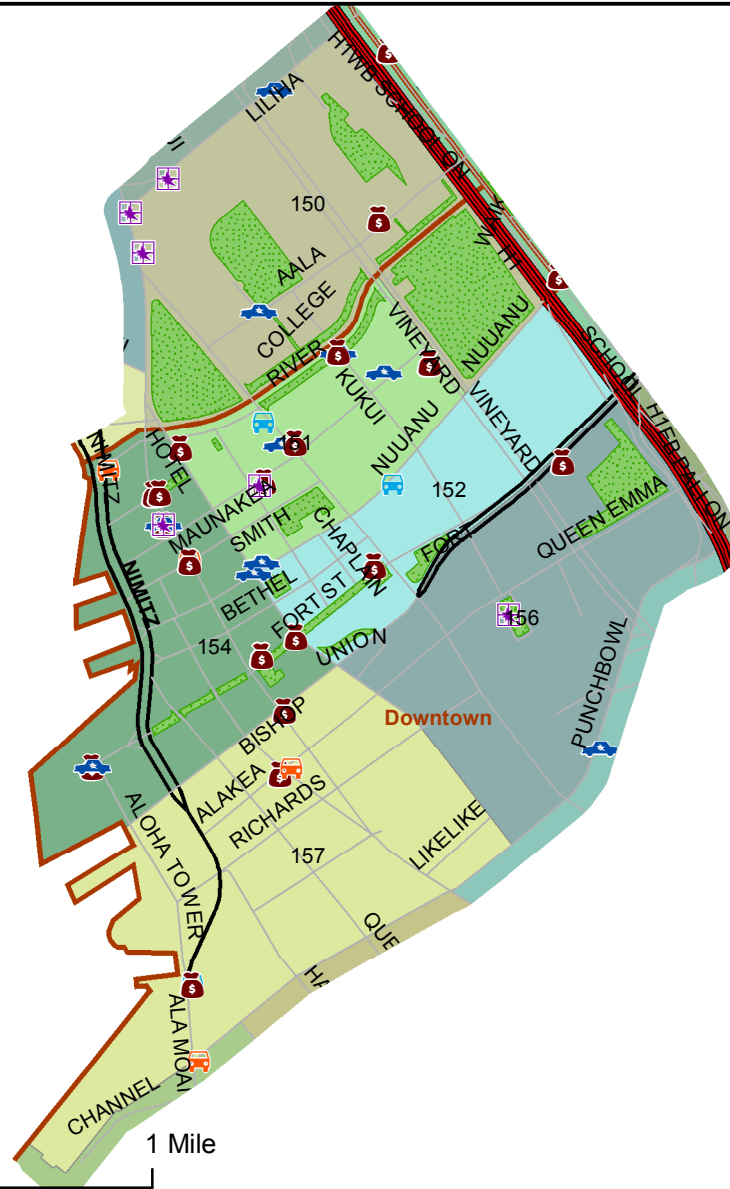

# Honolulu Police Department - 9/9/2017 to 9/22/2017

## District 1, Sector 1

- |  |  |
|--|--|
|  Auto Theft Recovery |  Motor Vehicle Theft              |
|  Burglary            |  Theft                            |
|  Graffiti            |  Unauthorized Entry Motor Vehicle |
|  Parks              |  Neighborhood Boards              |
- [www.honoluluupd.org/statistics](http://www.honoluluupd.org/statistics)

Note: This map shows initial calls for service to the Honolulu Police Department regarding Auto Theft Recovery, Motor Vehicle Theft, Unauthorized Entry into a Motor Vehicle, Burglary, Theft, and Graffiti type incidents during the time period listed above. The initial classifications are subject to change.