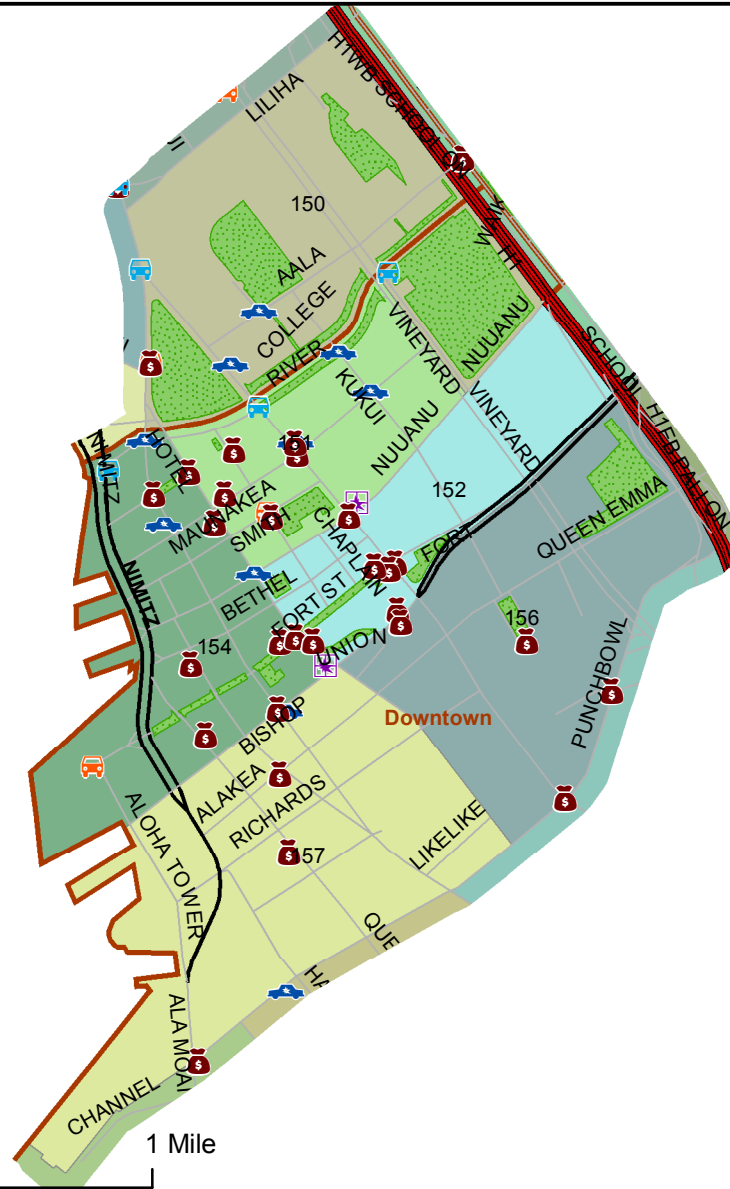

Honolulu Police Department - 11/9/2017 to 11/22/2017

District 1, Sector 1

- | | |
|--|--|
|  Auto Theft Recovery |  Motor Vehicle Theft |
|  Burglary |  Theft |
|  Graffiti |  Unauthorized Entry Motor Vehicle |
|  Parks |  Neighborhood Boards |
- www.honolulu.org/statistics

Note: This map shows initial calls for service to the Honolulu Police Department regarding Auto Theft Recovery, Motor Vehicle Theft, Unauthorized Entry into a Motor Vehicle, Burglary, Theft, and Graffiti type incidents during the time period listed above. The initial classifications are subject to change.