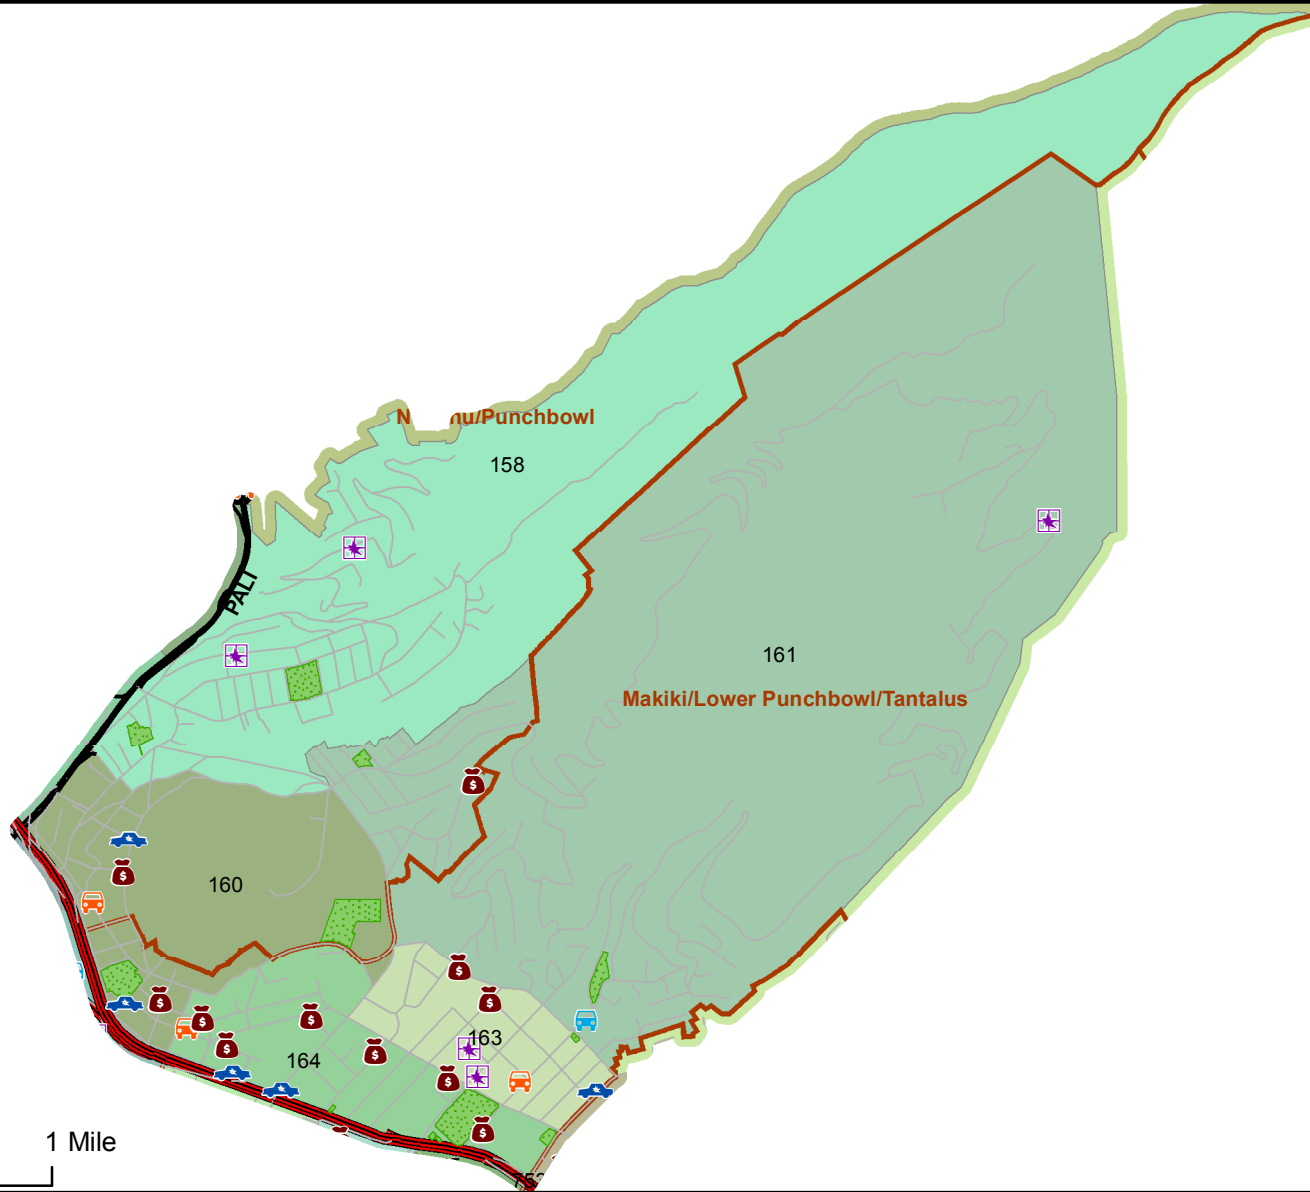

Honolulu Police Department - 9/9/2017 to 9/22/2017

District 1, Sector 2

- | | |
|---------------------|----------------------------------|
| Auto Theft Recovery | Motor Vehicle Theft |
| Burglary | Theft |
| Graffiti | Unauthorized Entry Motor Vehicle |
| Parks | Neighborhood Boards |
- www.honoluluupd.org/statistics

Note: This map shows initial calls for service to the Honolulu Police Department regarding Auto Theft Recovery, Motor Vehicle Theft, Unauthorized Entry into a Motor Vehicle, Burglary, Theft, and Graffiti type incidents during the time period listed above. The initial classifications are subject to change.