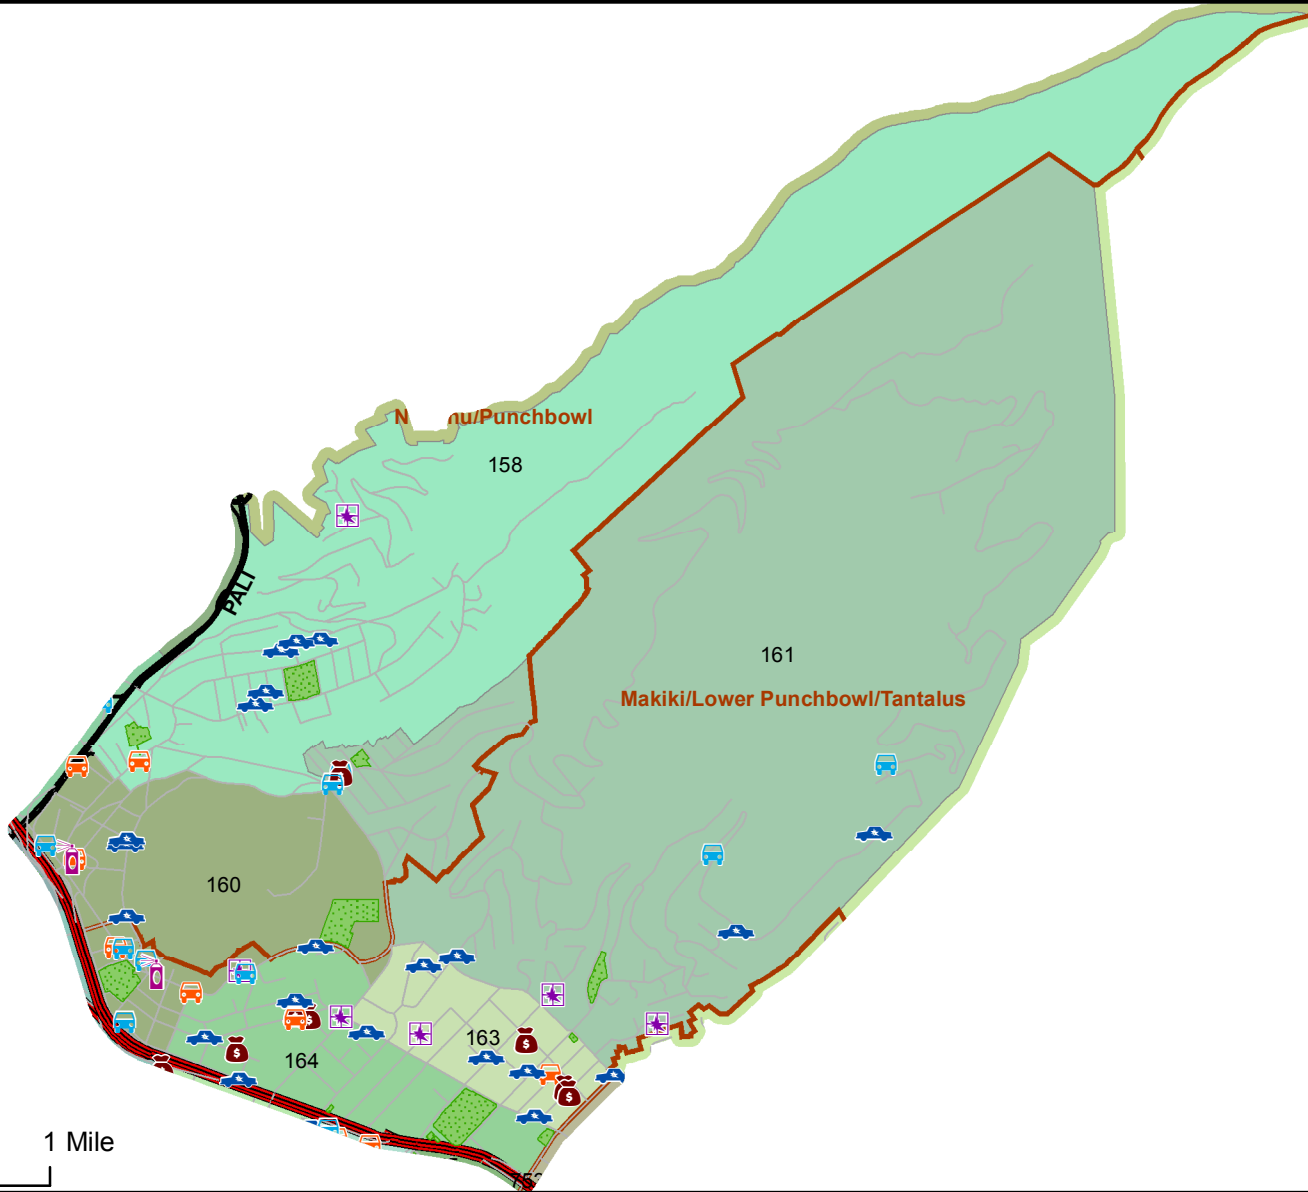

# Honolulu Police Department - 2/8/2018 to 2/21/2018

District 1, Sector 2

- |                     |                                  |
|---------------------|----------------------------------|
| Auto Theft Recovery | Motor Vehicle Theft              |
| Burglary            | Theft                            |
| Graffiti            | Unauthorized Entry Motor Vehicle |
| Parks               | Neighborhood Boards              |
- [www.honolulupd.org/statistics](http://www.honolulupd.org/statistics)

Note: This map shows initial calls for service to the Honolulu Police Department regarding Auto Theft Recovery, Motor Vehicle Theft, Unauthorized Entry into a Motor Vehicle, Burglary, Theft, and Graffiti type incidents during the time period listed above. The initial classifications are subject to change.