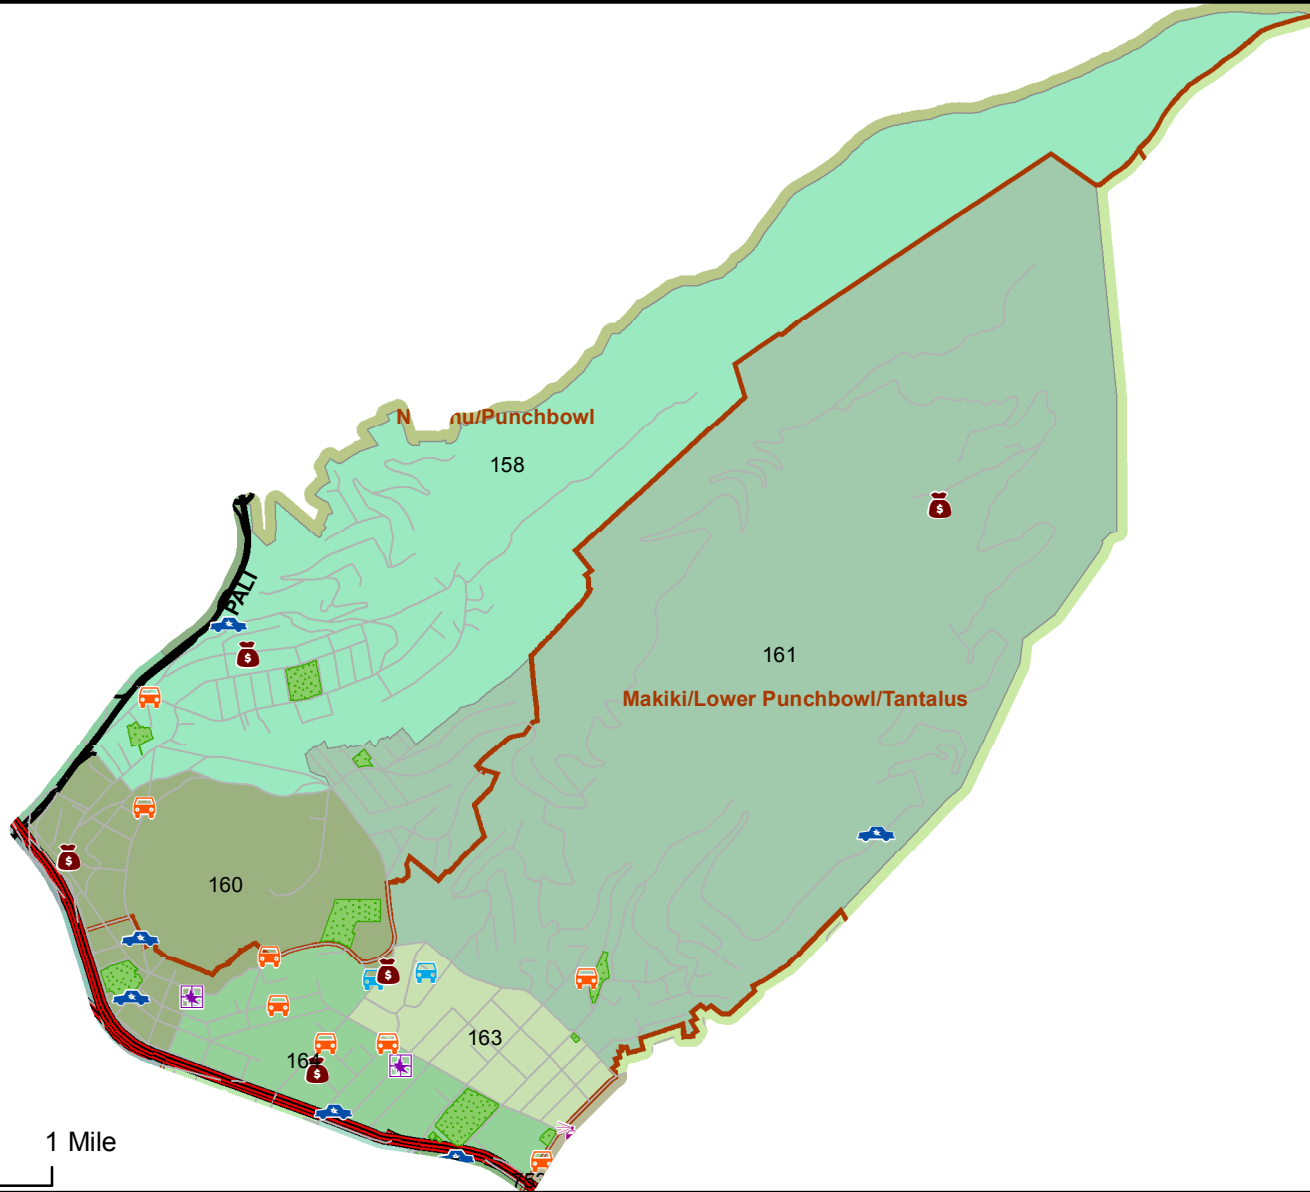

Honolulu Police Department - 10/4/2018 to 10/17/2018

District 1, Sector 2

- | | |
|---------------------|----------------------------------|
| Auto Theft Recovery | Motor Vehicle Theft |
| Burglary | Theft |
| Graffiti | Unauthorized Entry Motor Vehicle |
| Parks | Neighborhood Boards |
- www.honoluluupd.org/statistics

Note: This map shows initial calls for service to the Honolulu Police Department regarding Auto Theft Recovery, Motor Vehicle Theft, Unauthorized Entry into a Motor Vehicle, Burglary, Theft, and Graffiti type incidents during the time period listed above. The initial classifications are subject to change.