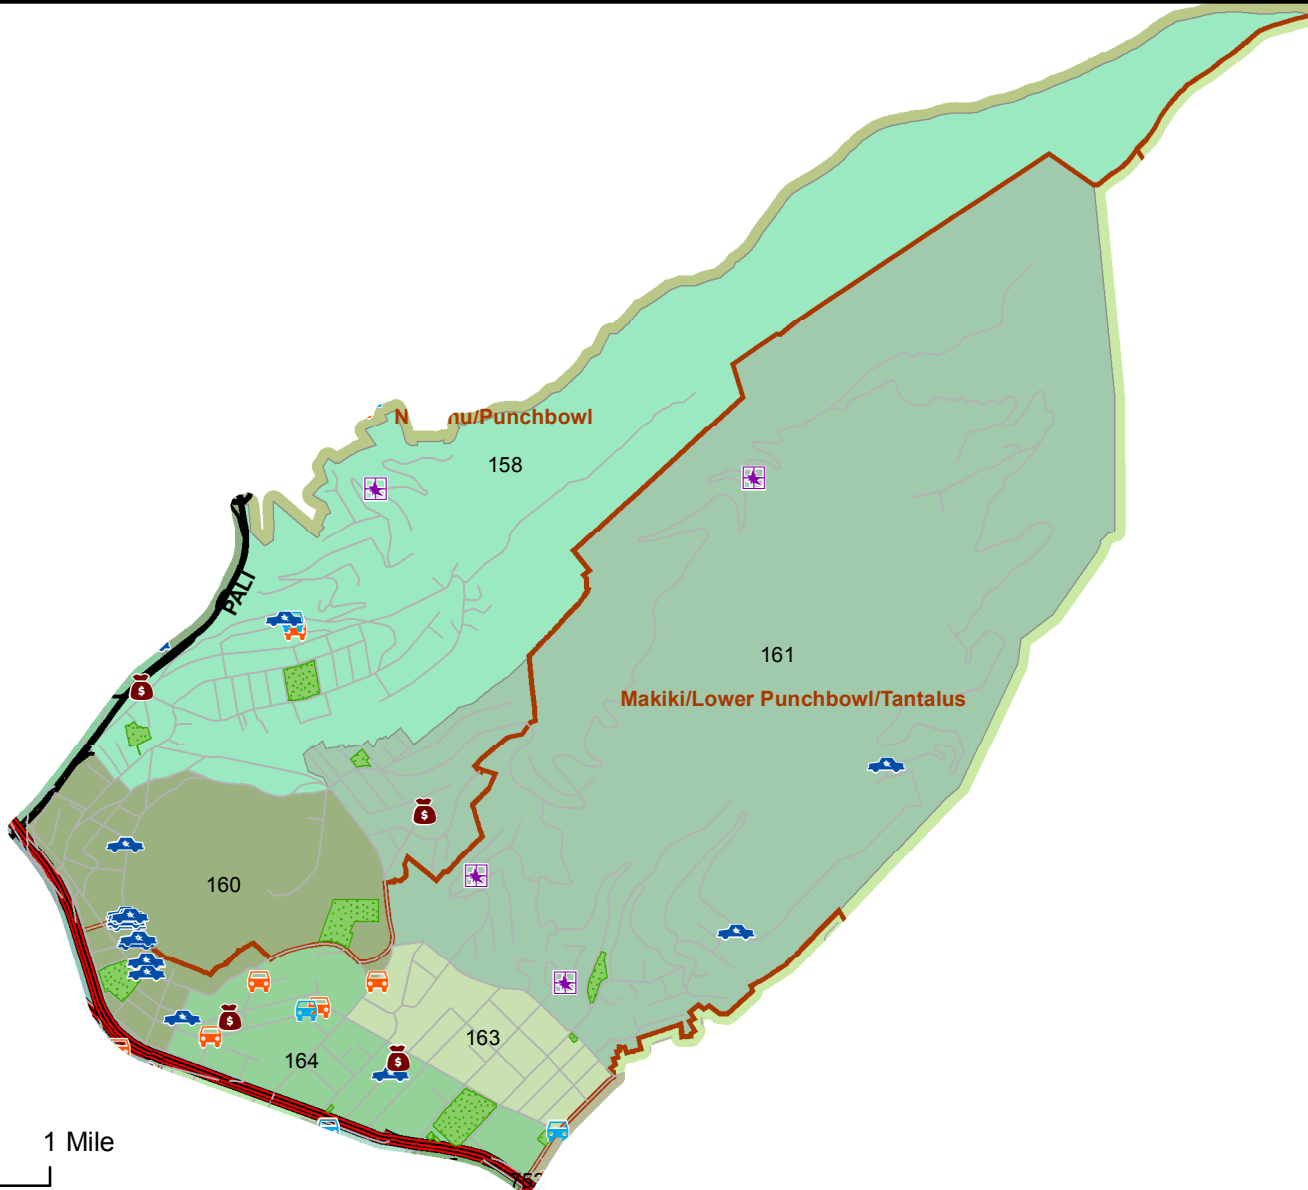

Honolulu Police Department - 11/9/2017 to 11/22/2017

District 1, Sector 2

0 1 Mile

- | | |
|---------------------|----------------------------------|
| Auto Theft Recovery | Motor Vehicle Theft |
| Burglary | Theft |
| Graffiti | Unauthorized Entry Motor Vehicle |
| Parks | Neighborhood Boards |
- www.honolulupd.org/statistics

Note: This map shows initial calls for service to the Honolulu Police Department regarding Auto Theft Recovery, Motor Vehicle Theft, Unauthorized Entry into a Motor Vehicle, Burglary, Theft, and Graffiti type incidents during the time period listed above. The initial classifications are subject to change.