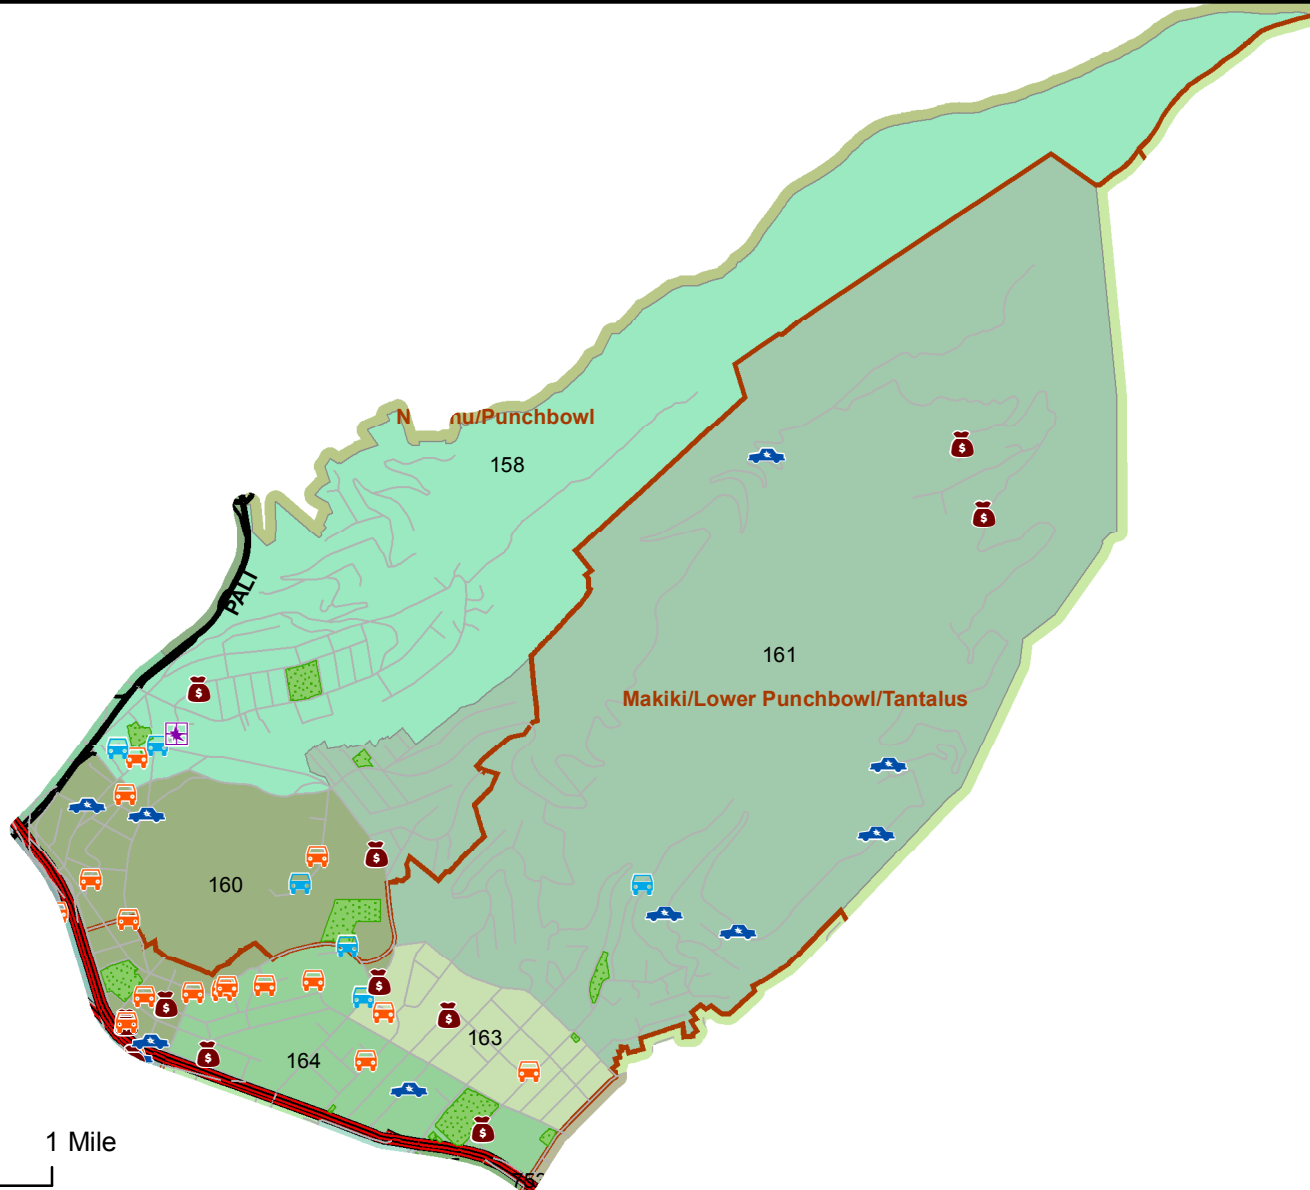

Honolulu Police Department - 5/12/2018 to 5/25/2018

District 1, Sector 2

- | | |
|---------------------|----------------------------------|
| Auto Theft Recovery | Motor Vehicle Theft |
| Burglary | Theft |
| Graffiti | Unauthorized Entry Motor Vehicle |
| Parks | Neighborhood Boards |
- www.honolulupd.org/statistics

Note: This map shows initial calls for service to the Honolulu Police Department regarding Auto Theft Recovery, Motor Vehicle Theft, Unauthorized Entry into a Motor Vehicle, Burglary, Theft, and Graffiti type incidents during the time period listed above. The initial classifications are subject to change.