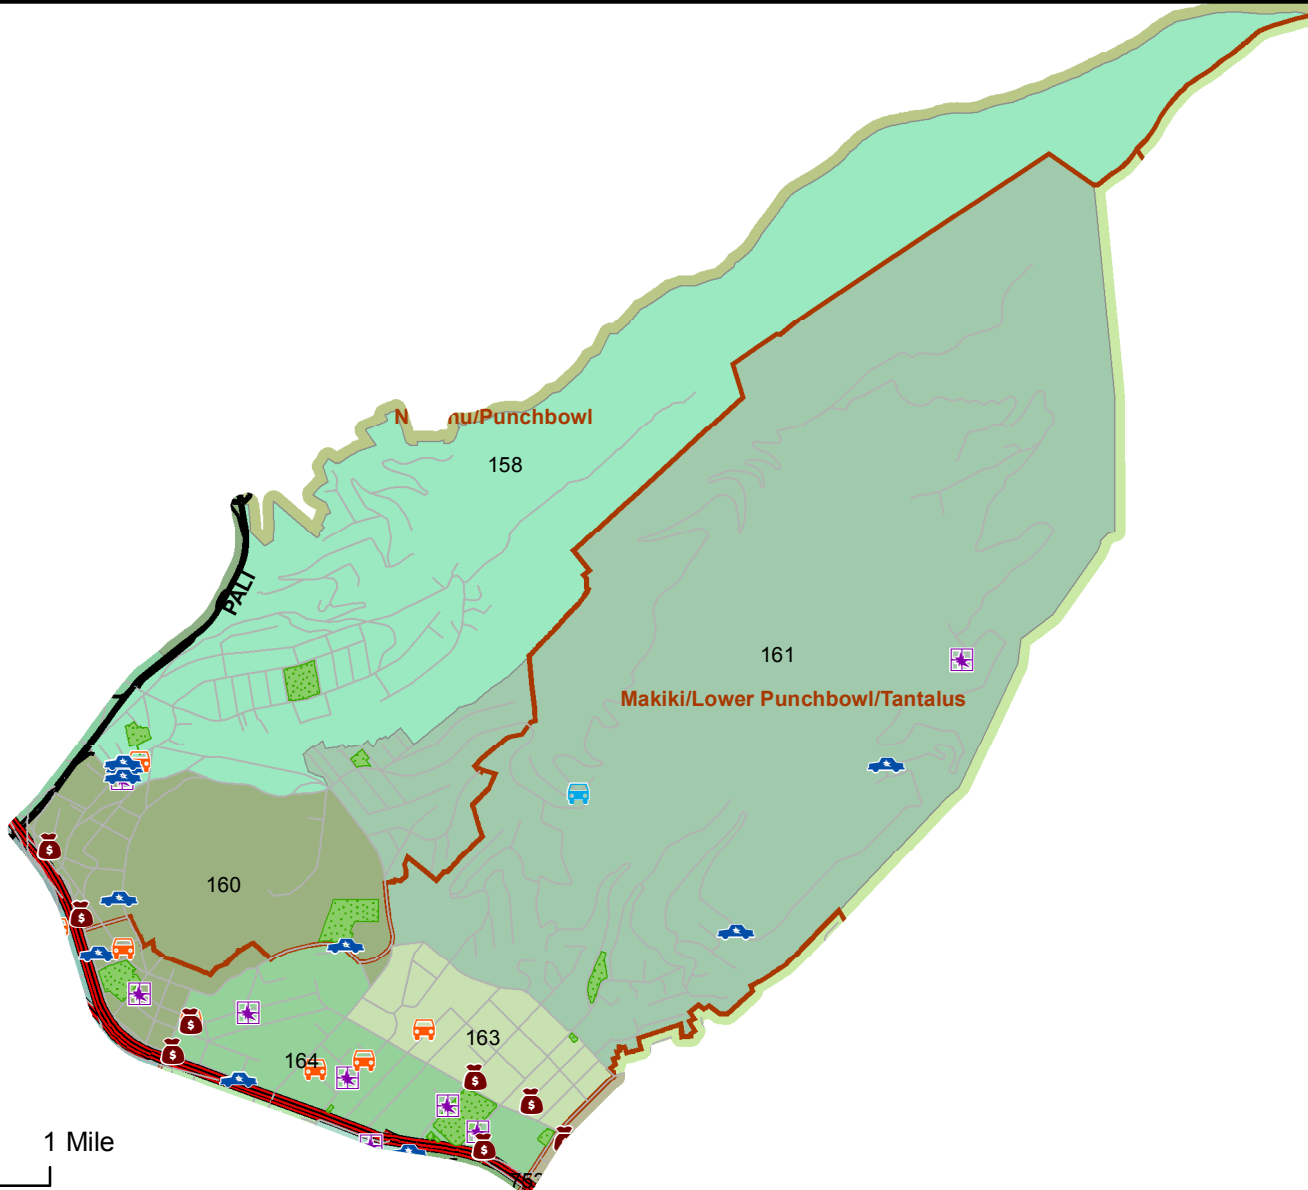

# Honolulu Police Department - 7/6/2018 to 7/19/2018

District 1, Sector 2

- |                     |                                  |
|---------------------|----------------------------------|
| Auto Theft Recovery | Motor Vehicle Theft              |
| Burglary            | Theft                            |
| Graffiti            | Unauthorized Entry Motor Vehicle |
| Parks               | Neighborhood Boards              |
- [www.honolulupd.org/statistics](http://www.honolulupd.org/statistics)

Note: This map shows initial calls for service to the Honolulu Police Department regarding Auto Theft Recovery, Motor Vehicle Theft, Unauthorized Entry into a Motor Vehicle, Burglary, Theft, and Graffiti type incidents during the time period listed above. The initial classifications are subject to change.