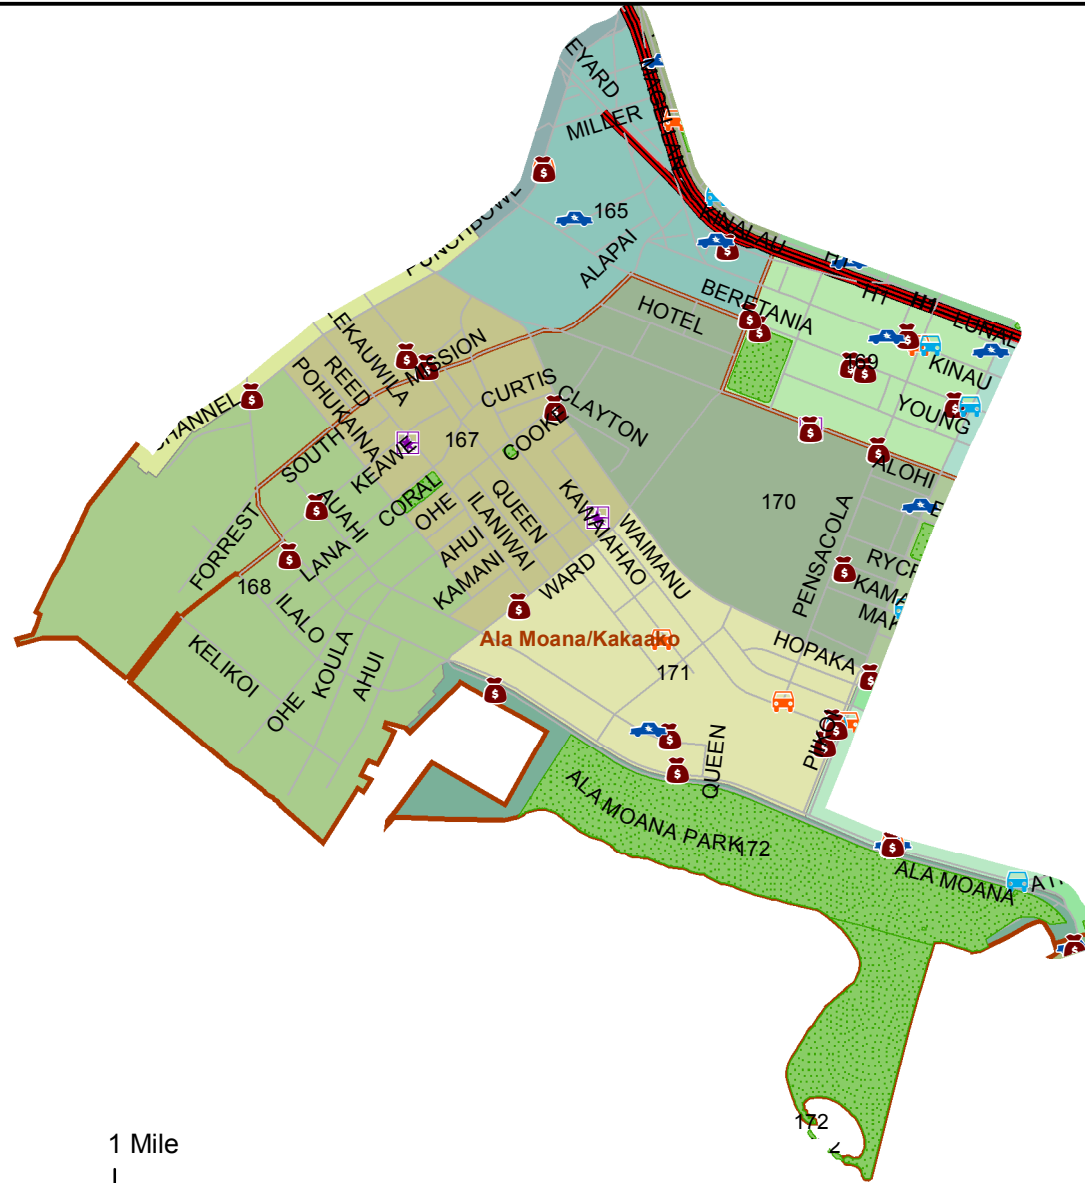

Honolulu Police Department - 1/5/2018 to 1/18/2018

District 1, Sector 3

- | | |
|---|--|
|  Auto Theft Recovery |  Motor Vehicle Theft |
|  Burglary |  Theft |
|  Graffiti |  Unauthorized Entry Motor Vehicle |
|  Parks |  Neighborhood Boards |
- www.honoluluupd.org/statistics

Note: This map shows initial calls for service to the Honolulu Police Department regarding Auto Theft Recovery, Motor Vehicle Theft, Unauthorized Entry into a Motor Vehicle, Burglary, Theft, and Graffiti type incidents during the time period listed above. The initial classifications are subject to change.