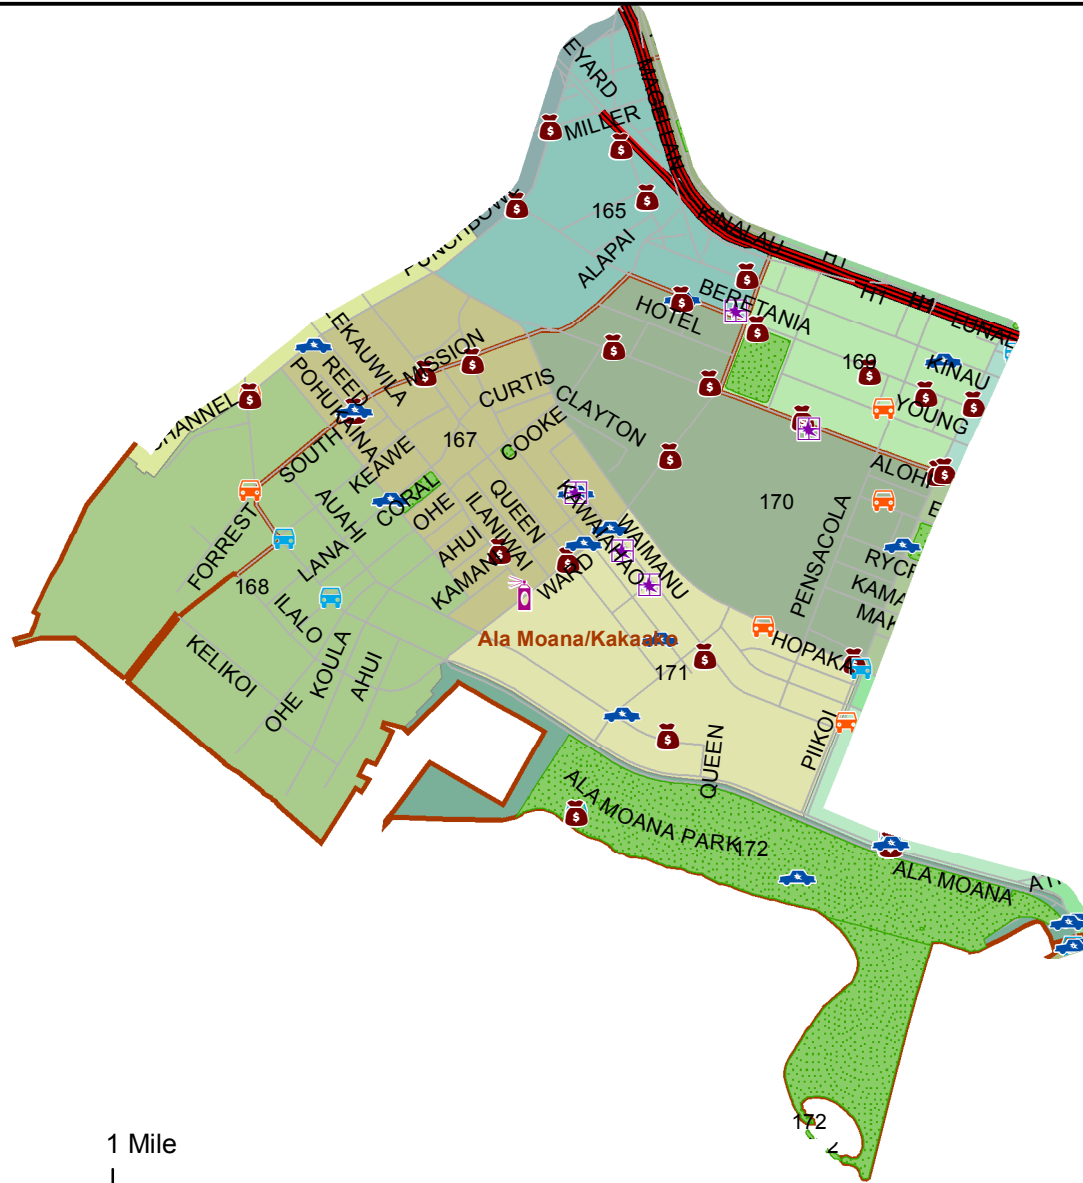

# Honolulu Police Department - 11/6/2017 to 11/19/2017

## District 1, Sector 3

- |  |  |
|--|--|
|  Auto Theft Recovery |  Motor Vehicle Theft              |
|  Burglary            |  Theft                            |
|  Graffiti            |  Unauthorized Entry Motor Vehicle |
|  Parks              |  Neighborhood Boards              |
- [www.honolulupd.org/statistics](http://www.honolulupd.org/statistics)

Note: This map shows initial calls for service to the Honolulu Police Department regarding Auto Theft Recovery, Motor Vehicle Theft, Unauthorized Entry into a Motor Vehicle, Burglary, Theft, and Graffiti type incidents during the time period listed above. The initial classifications are subject to change.