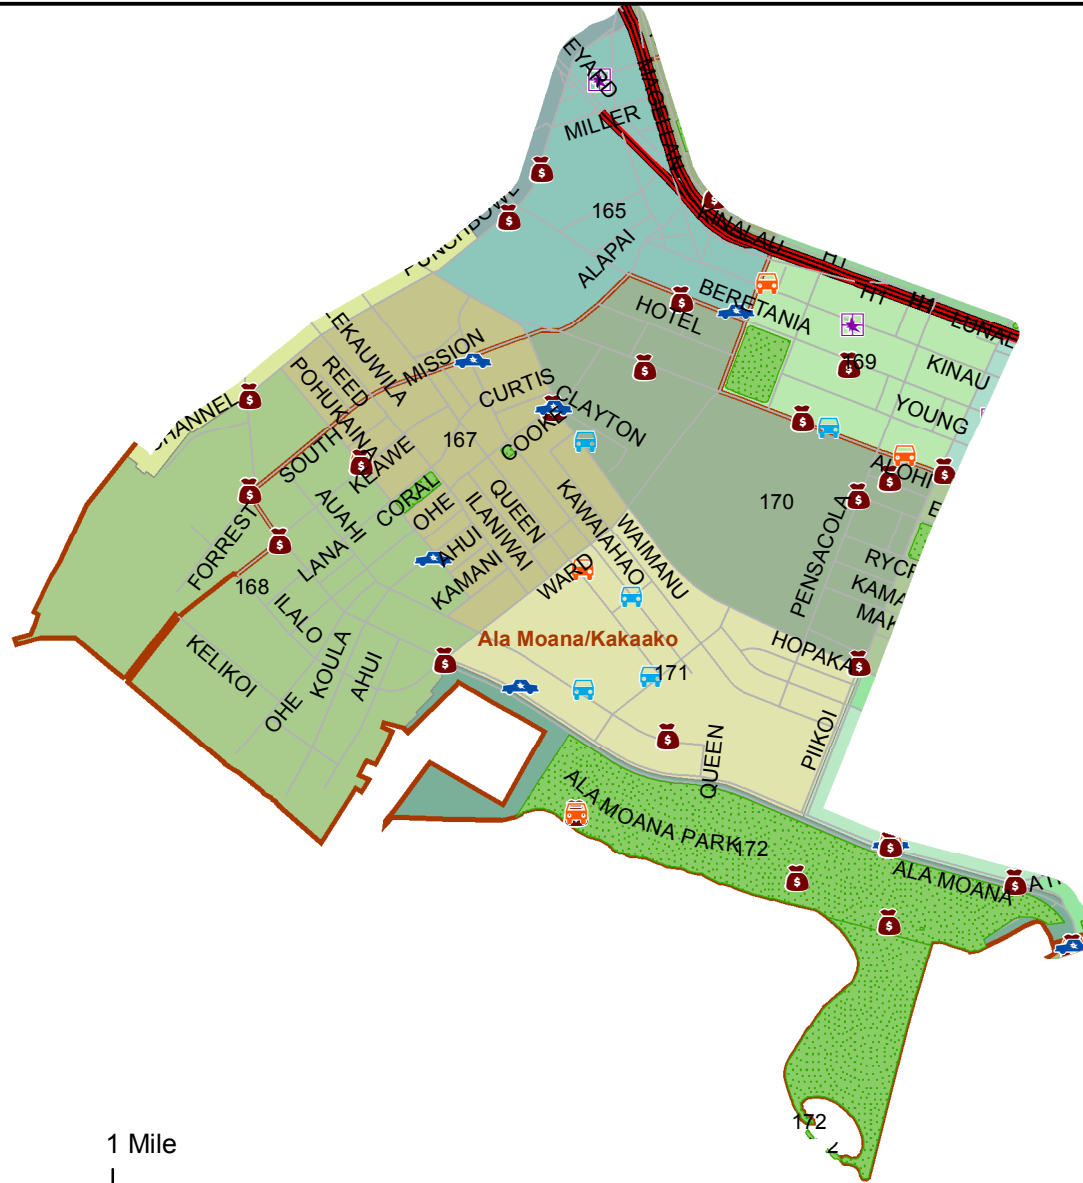

Honolulu Police Department - 10/30/2018 to 11/12/2018

District 1, Sector 3

0 1 Mile

- | | |
|---------------------|----------------------------------|
| Auto Theft Recovery | Motor Vehicle Theft |
| Burglary | Theft |
| Graffiti | Unauthorized Entry Motor Vehicle |
| Parks | Neighborhood Boards |
- www.honoluluupd.org/statistics

Note: This map shows initial calls for service to the Honolulu Police Department regarding Auto Theft Recovery, Motor Vehicle Theft, Unauthorized Entry into a Motor Vehicle, Burglary, Theft, and Graffiti type incidents during the time period listed above. The initial classifications are subject to change.