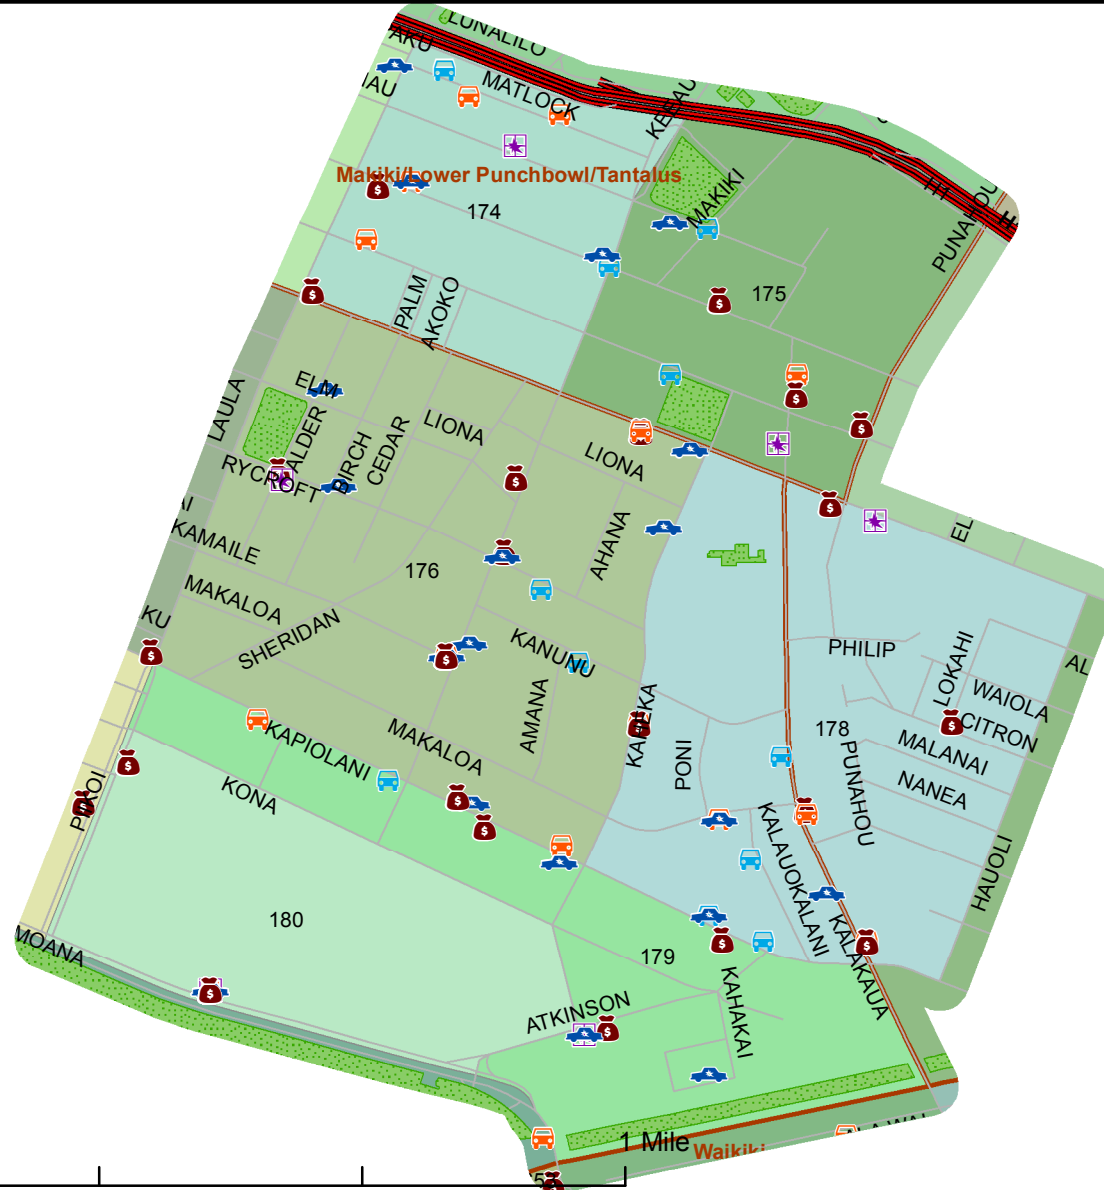

Honolulu Police Department - 2/8/2018 to 2/21/2018

District 1, Sector 4

- | | |
|--|--|
|  Auto Theft Recovery |  Motor Vehicle Theft |
|  Burglary |  Theft |
|  Graffiti |  Unauthorized Entry Motor Vehicle |
|  Parks |  Neighborhood Boards |
- www.honolulupd.org/statistics

Note: This map shows initial calls for service to the Honolulu Police Department regarding Auto Theft Recovery, Motor Vehicle Theft, Unauthorized Entry into a Motor Vehicle, Burglary, Theft, and Graffiti type incidents during the time period listed above. The initial classifications are subject to change.