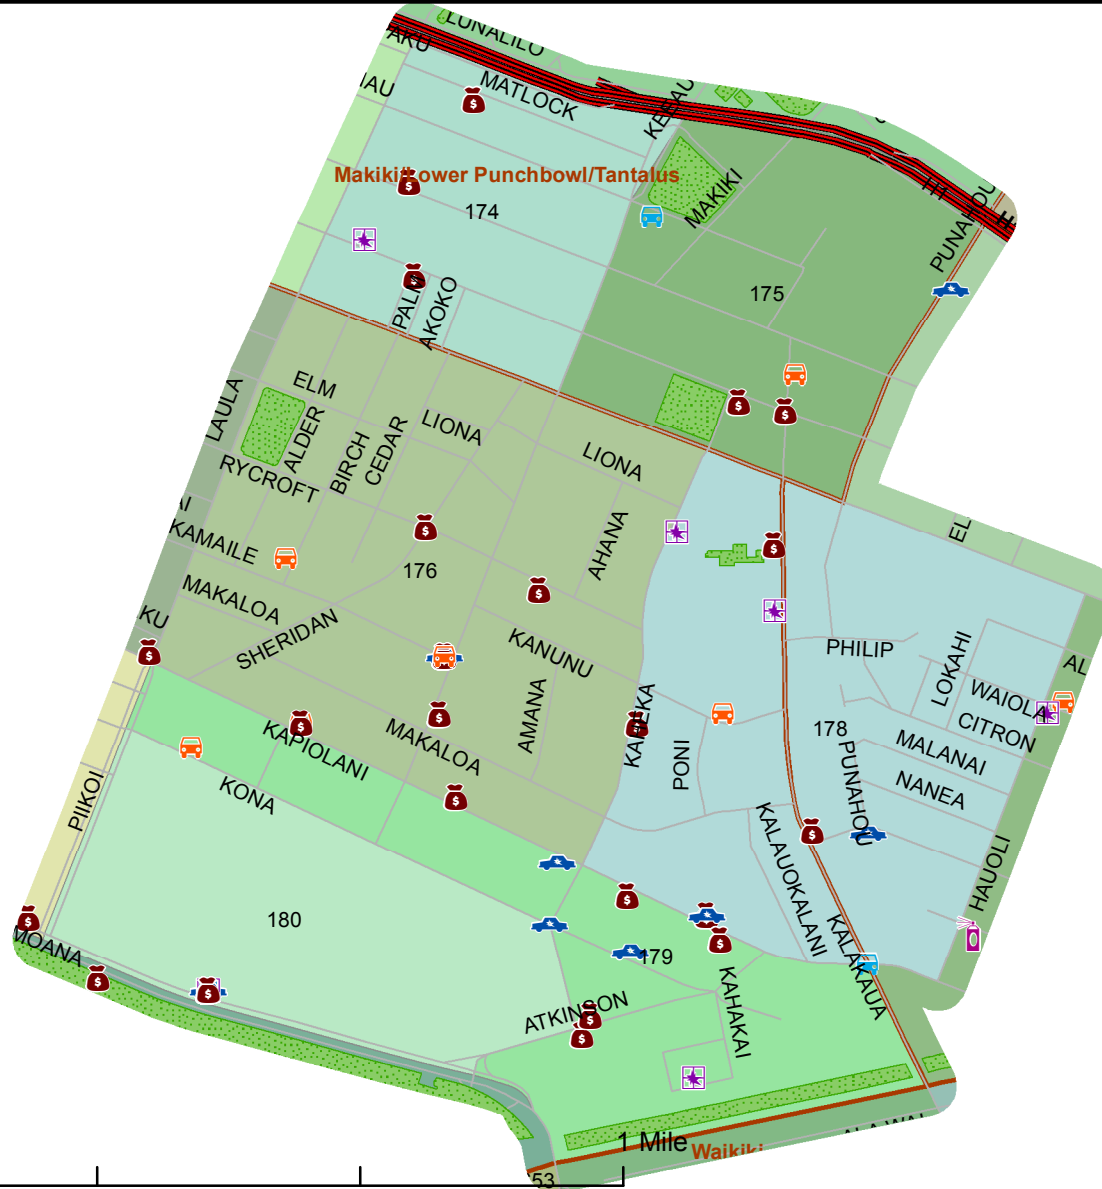

# Honolulu Police Department - 9/9/2017 to 9/22/2017

## District 1, Sector 4

- |   |  |
|---|--|
|  Auto Theft Recovery |  Motor Vehicle Theft              |
|  Burglary            |  Theft                            |
|  Graffiti            |  Unauthorized Entry Motor Vehicle |
|  Parks             |  Neighborhood Boards              |
- [www.honolulupd.org/statistics](http://www.honolulupd.org/statistics)

Note: This map shows initial calls for service to the Honolulu Police Department regarding Auto Theft Recovery, Motor Vehicle Theft, Unauthorized Entry into a Motor Vehicle, Burglary, Theft, and Graffiti type incidents during the time period listed above. The initial classifications are subject to change.