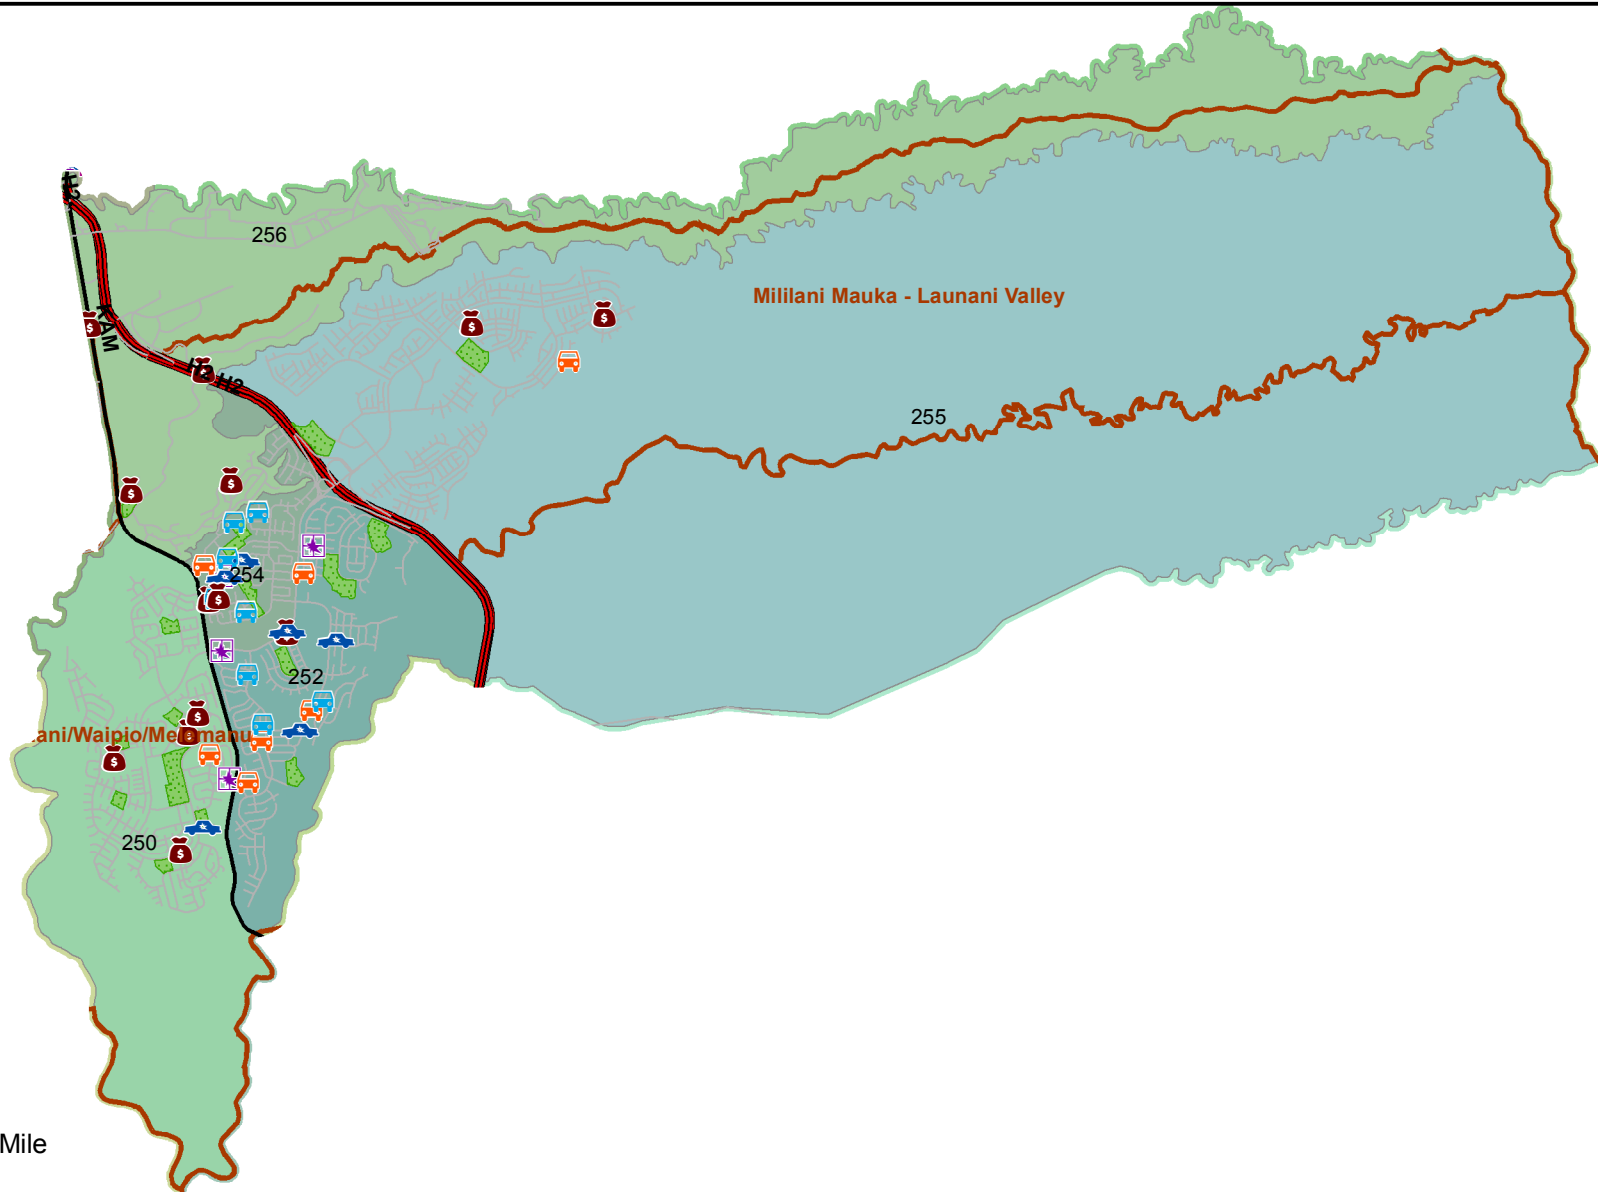

# Honolulu Police Department - 11/9/2017 to 11/22/2017

District 2, Sector 1

- |  |  |
|--|--|
|  Auto Theft Recovery |  Motor Vehicle Theft              |
|  Burglary            |  Theft                            |
|  Graffiti            |  Unauthorized Entry Motor Vehicle |
|  |  Parks                            |
| <a href="http://www.honolulupd.org/statistics">www.honolulupd.org/statistics</a>                       |  Neighborhood Boards              |

Note: This map shows initial calls for service to the Honolulu Police Department regarding Auto Theft Recovery, Motor Vehicle Theft, Unauthorized Entry into a Motor Vehicle, Burglary, Theft, and Graffiti type incidents during the time period listed above. The initial classifications are subject to change.