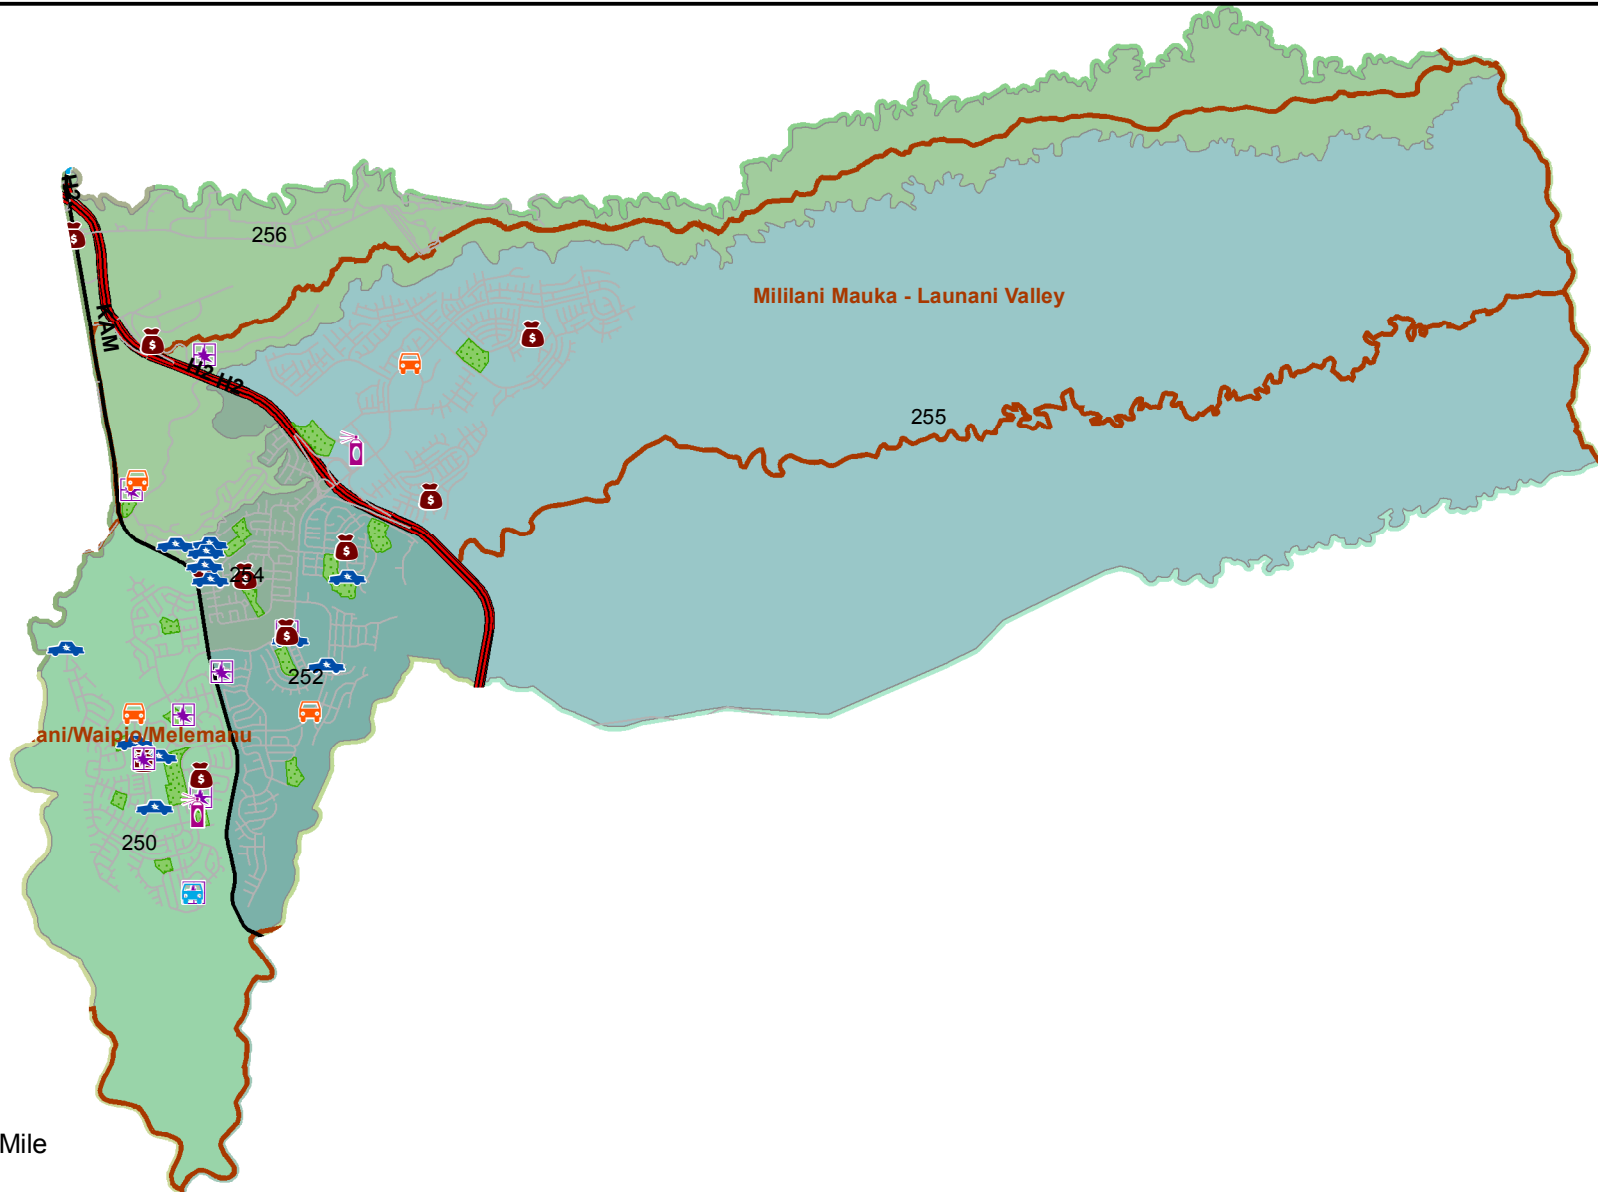

Honolulu Police Department - 7/6/2018 to 7/19/2018

District 2, Sector 1

- | | |
|--|--|
|  Auto Theft Recovery |  Motor Vehicle Theft |
|  Burglary |  Theft |
|  Graffiti |  Unauthorized Entry Motor Vehicle |
| |  Parks |
| www.honoluluupd.org/statistics |  Neighborhood Boards |

Note: This map shows initial calls for service to the Honolulu Police Department regarding Auto Theft Recovery, Motor Vehicle Theft, Unauthorized Entry into a Motor Vehicle, Burglary, Theft, and Graffiti type incidents during the time period listed above. The initial classifications are subject to change.