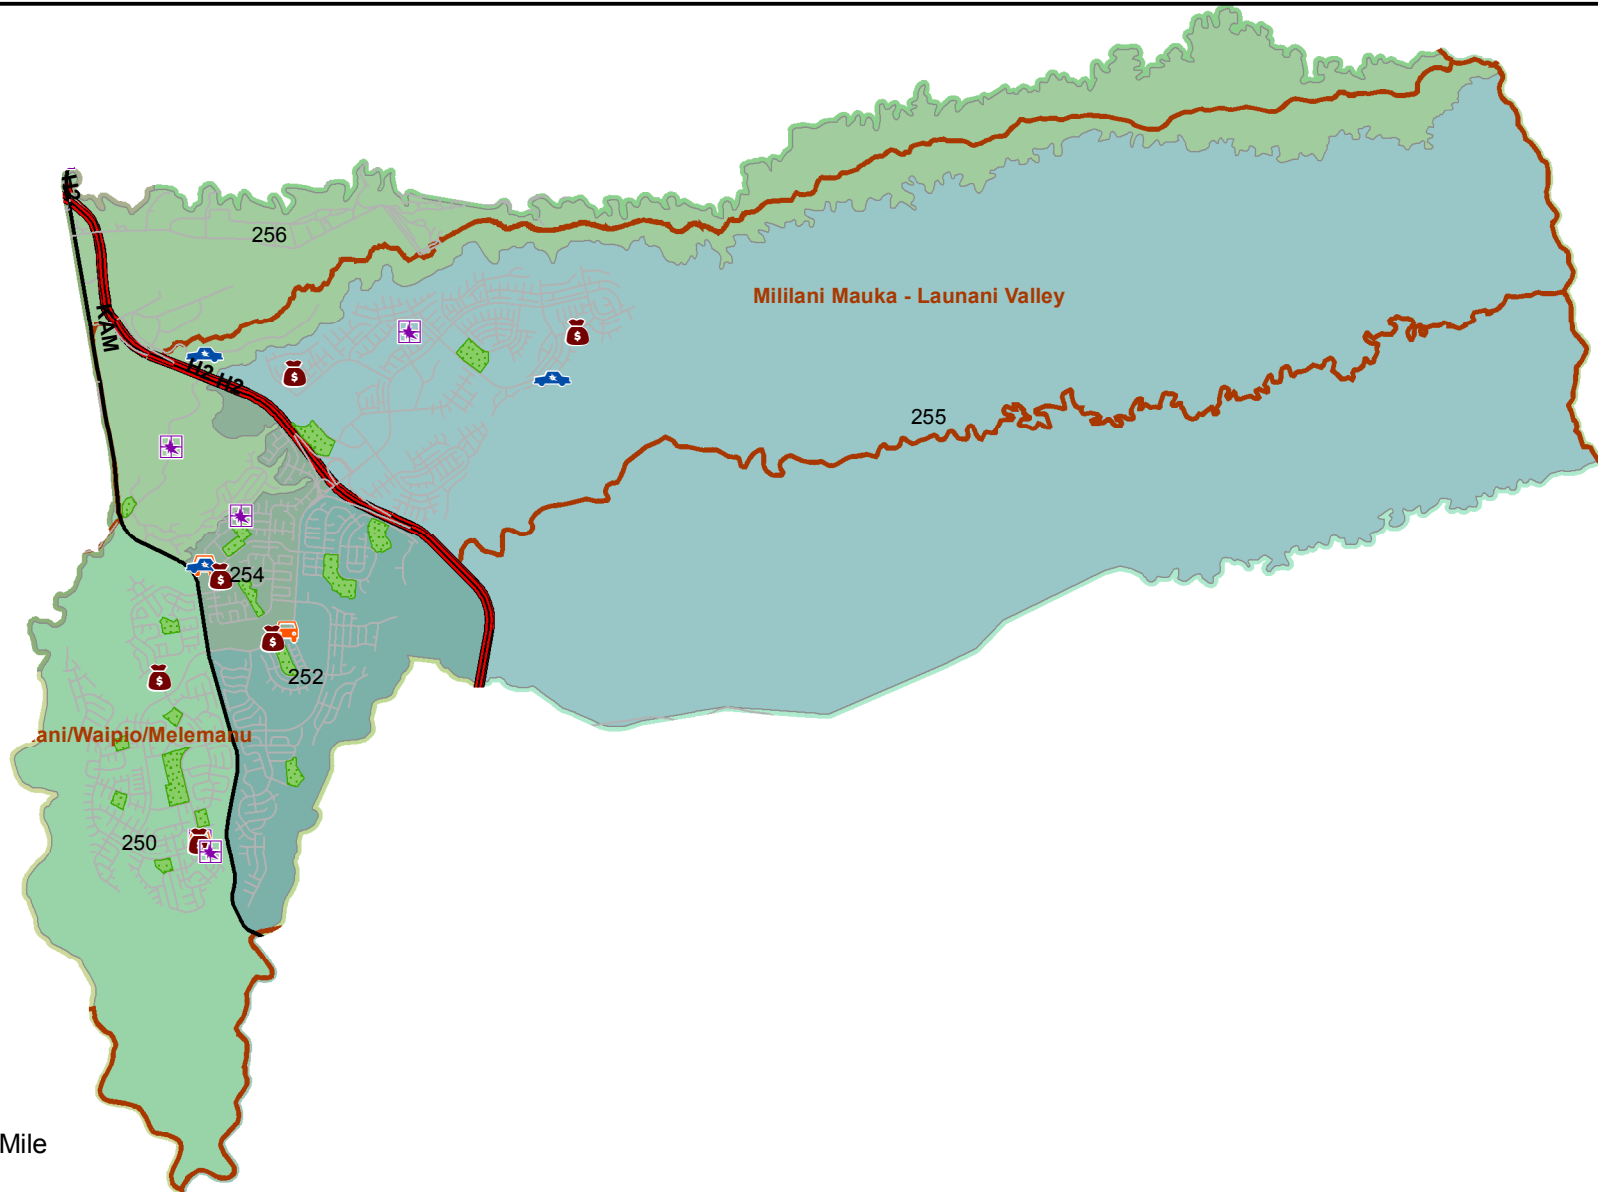

# Honolulu Police Department - 5/12/2018 to 5/25/2018

District 2, Sector 1

- |  |  |
|--|--|
|  Auto Theft Recovery |  Motor Vehicle Theft              |
|  Burglary            |  Theft                            |
|  Graffiti            |  Unauthorized Entry Motor Vehicle |
|  Parks              |  Neighborhood Boards              |
- [www.honoluluupd.org/statistics](http://www.honoluluupd.org/statistics)

Note: This map shows initial calls for service to the Honolulu Police Department regarding Auto Theft Recovery, Motor Vehicle Theft, Unauthorized Entry into a Motor Vehicle, Burglary, Theft, and Graffiti type incidents during the time period listed above. The initial classifications are subject to change.