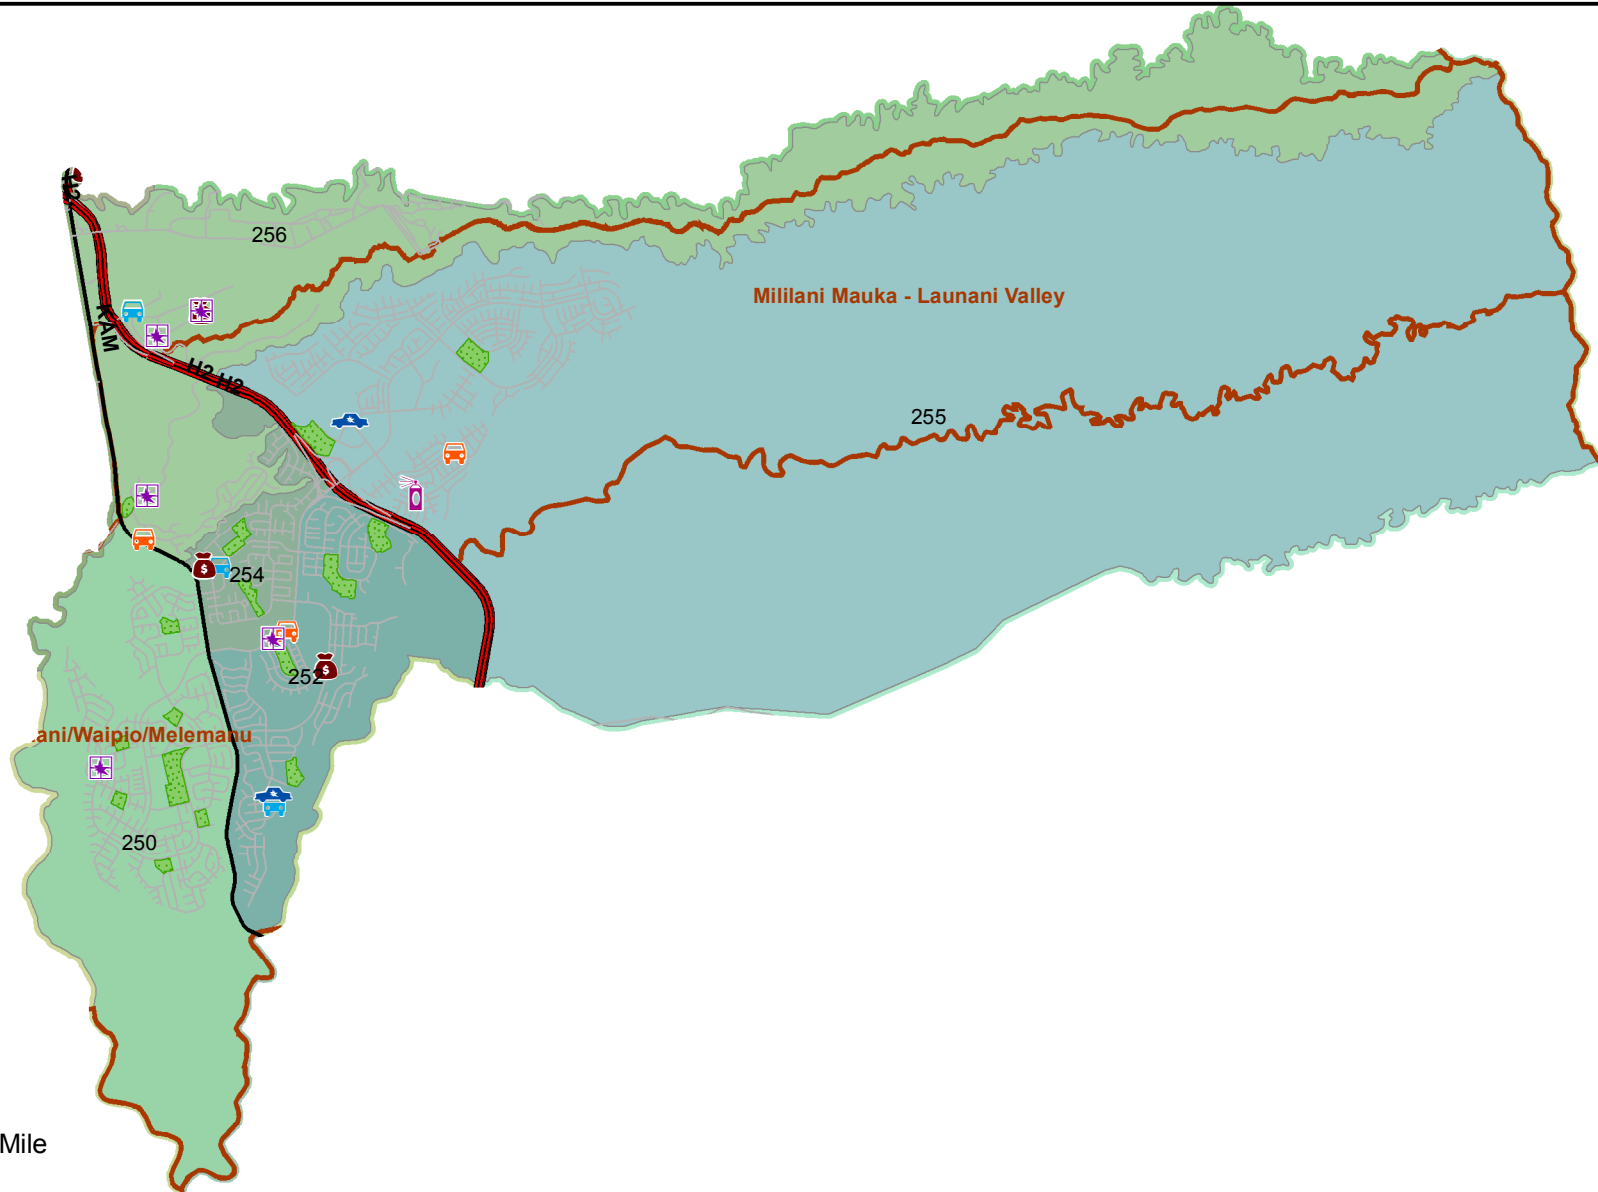

Honolulu Police Department - 10/6/2018 to 10/19/2018

District 2, Sector 1

- | | |
|---------------------|----------------------------------|
| Auto Theft Recovery | Motor Vehicle Theft |
| Burglary | Theft |
| Graffiti | Unauthorized Entry Motor Vehicle |
| Parks | Neighborhood Boards |
- www.honolulupd.org/statistics

Note: This map shows initial calls for service to the Honolulu Police Department regarding Auto Theft Recovery, Motor Vehicle Theft, Unauthorized Entry into a Motor Vehicle, Burglary, Theft, and Graffiti type incidents during the time period listed above. The initial classifications are subject to change.