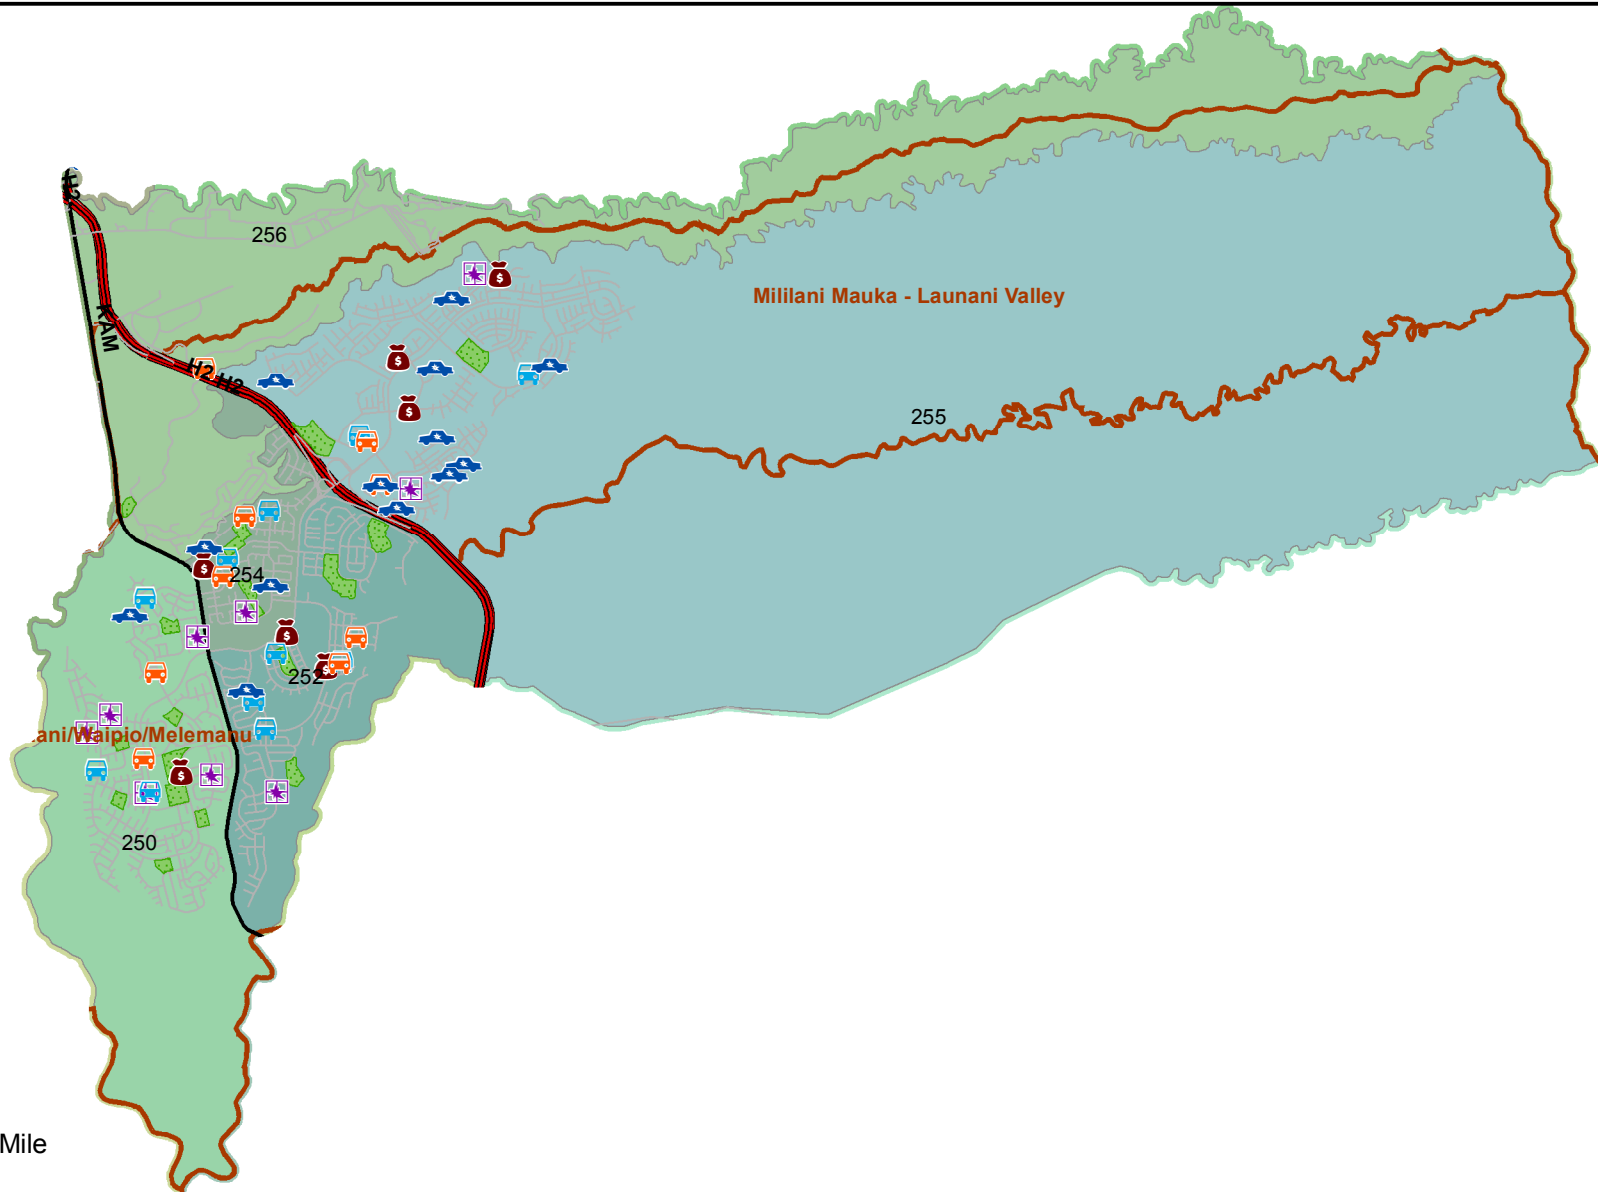

Honolulu Police Department - 2/8/2018 to 2/21/2018

District 2, Sector 1

0 1 Mile

- | | |
|---------------------|----------------------------------|
| Auto Theft Recovery | Motor Vehicle Theft |
| Burglary | Theft |
| Graffiti | Unauthorized Entry Motor Vehicle |
| Parks | |
| Neighborhood Boards | |
- www.honolulupd.org/statistics

Note: This map shows initial calls for service to the Honolulu Police Department regarding Auto Theft Recovery, Motor Vehicle Theft, Unauthorized Entry into a Motor Vehicle, Burglary, Theft, and Graffiti type incidents during the time period listed above. The initial classifications are subject to change.