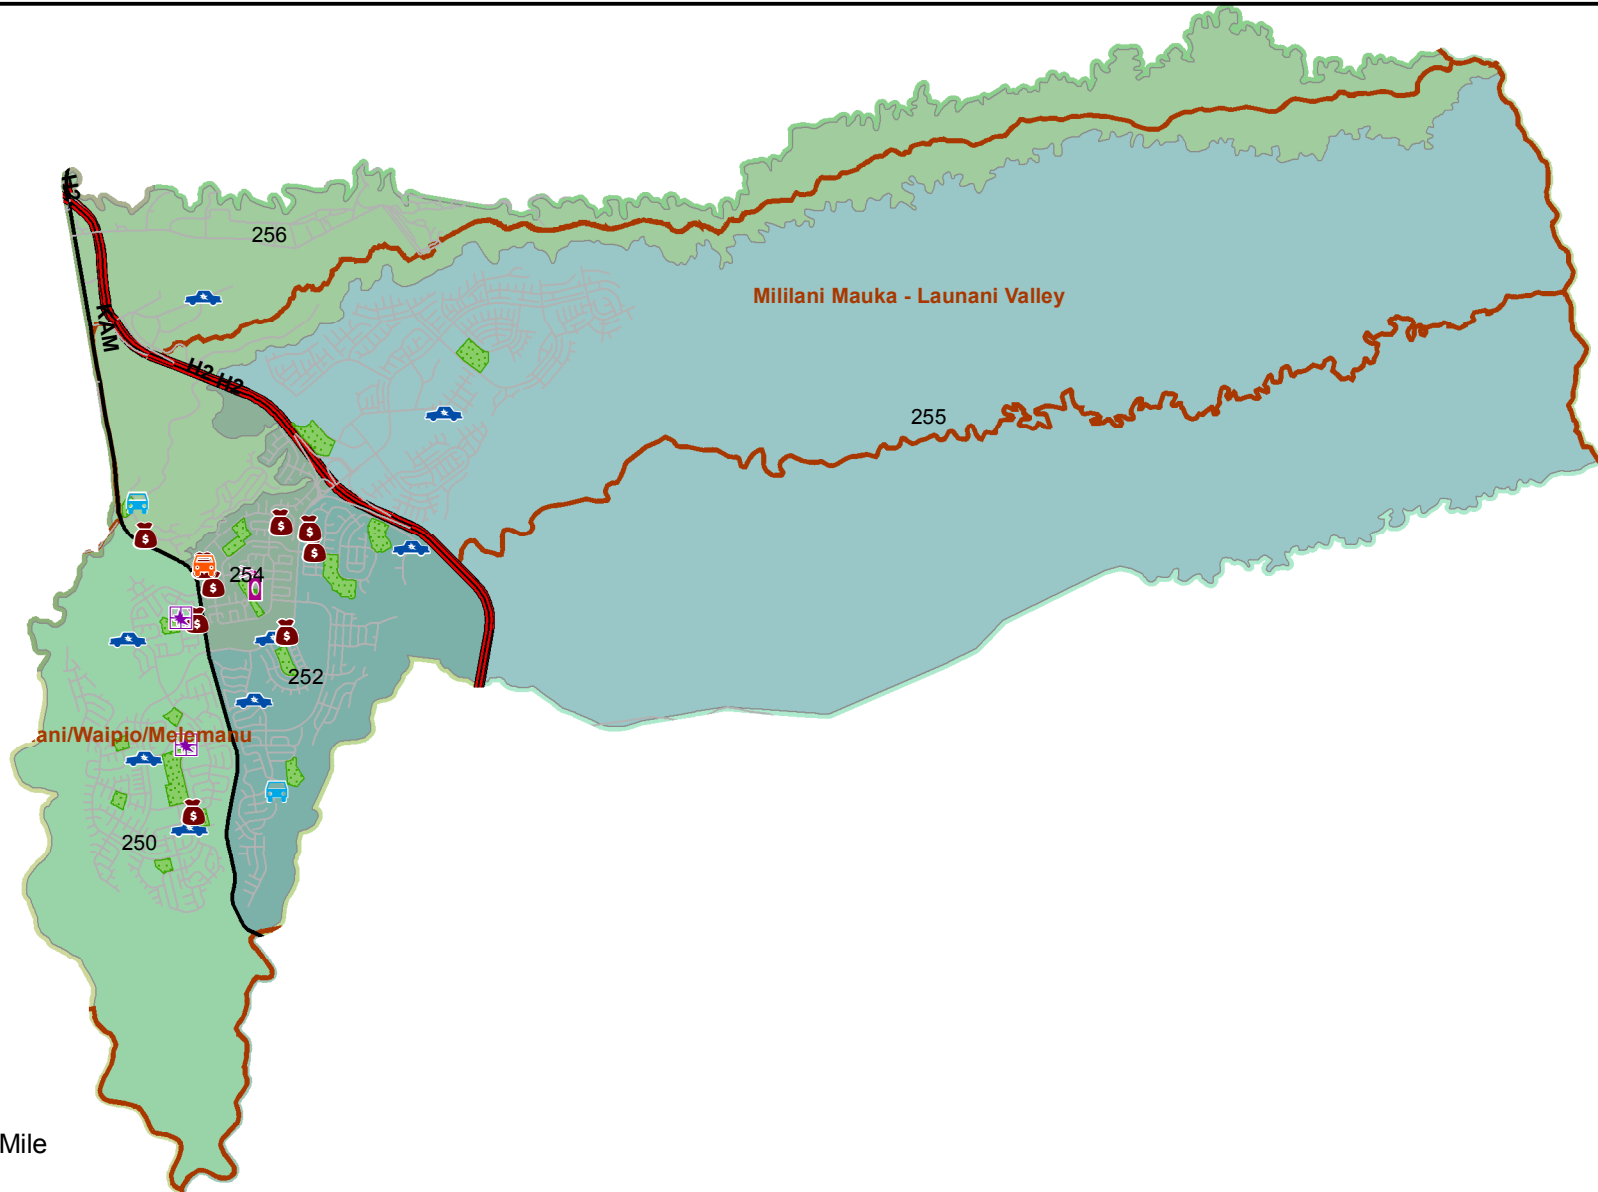

# Honolulu Police Department - 9/9/2017 to 9/22/2017

District 2, Sector 1

- |  |  |
|--|--|
|  Auto Theft Recovery |  Motor Vehicle Theft              |
|  Burglary            |  Theft                            |
|  Graffiti            |  Unauthorized Entry Motor Vehicle |
|  Parks              |  Neighborhood Boards              |
- [www.honoluluupd.org/statistics](http://www.honoluluupd.org/statistics)

Note: This map shows initial calls for service to the Honolulu Police Department regarding Auto Theft Recovery, Motor Vehicle Theft, Unauthorized Entry into a Motor Vehicle, Burglary, Theft, and Graffiti type incidents during the time period listed above. The initial classifications are subject to change.