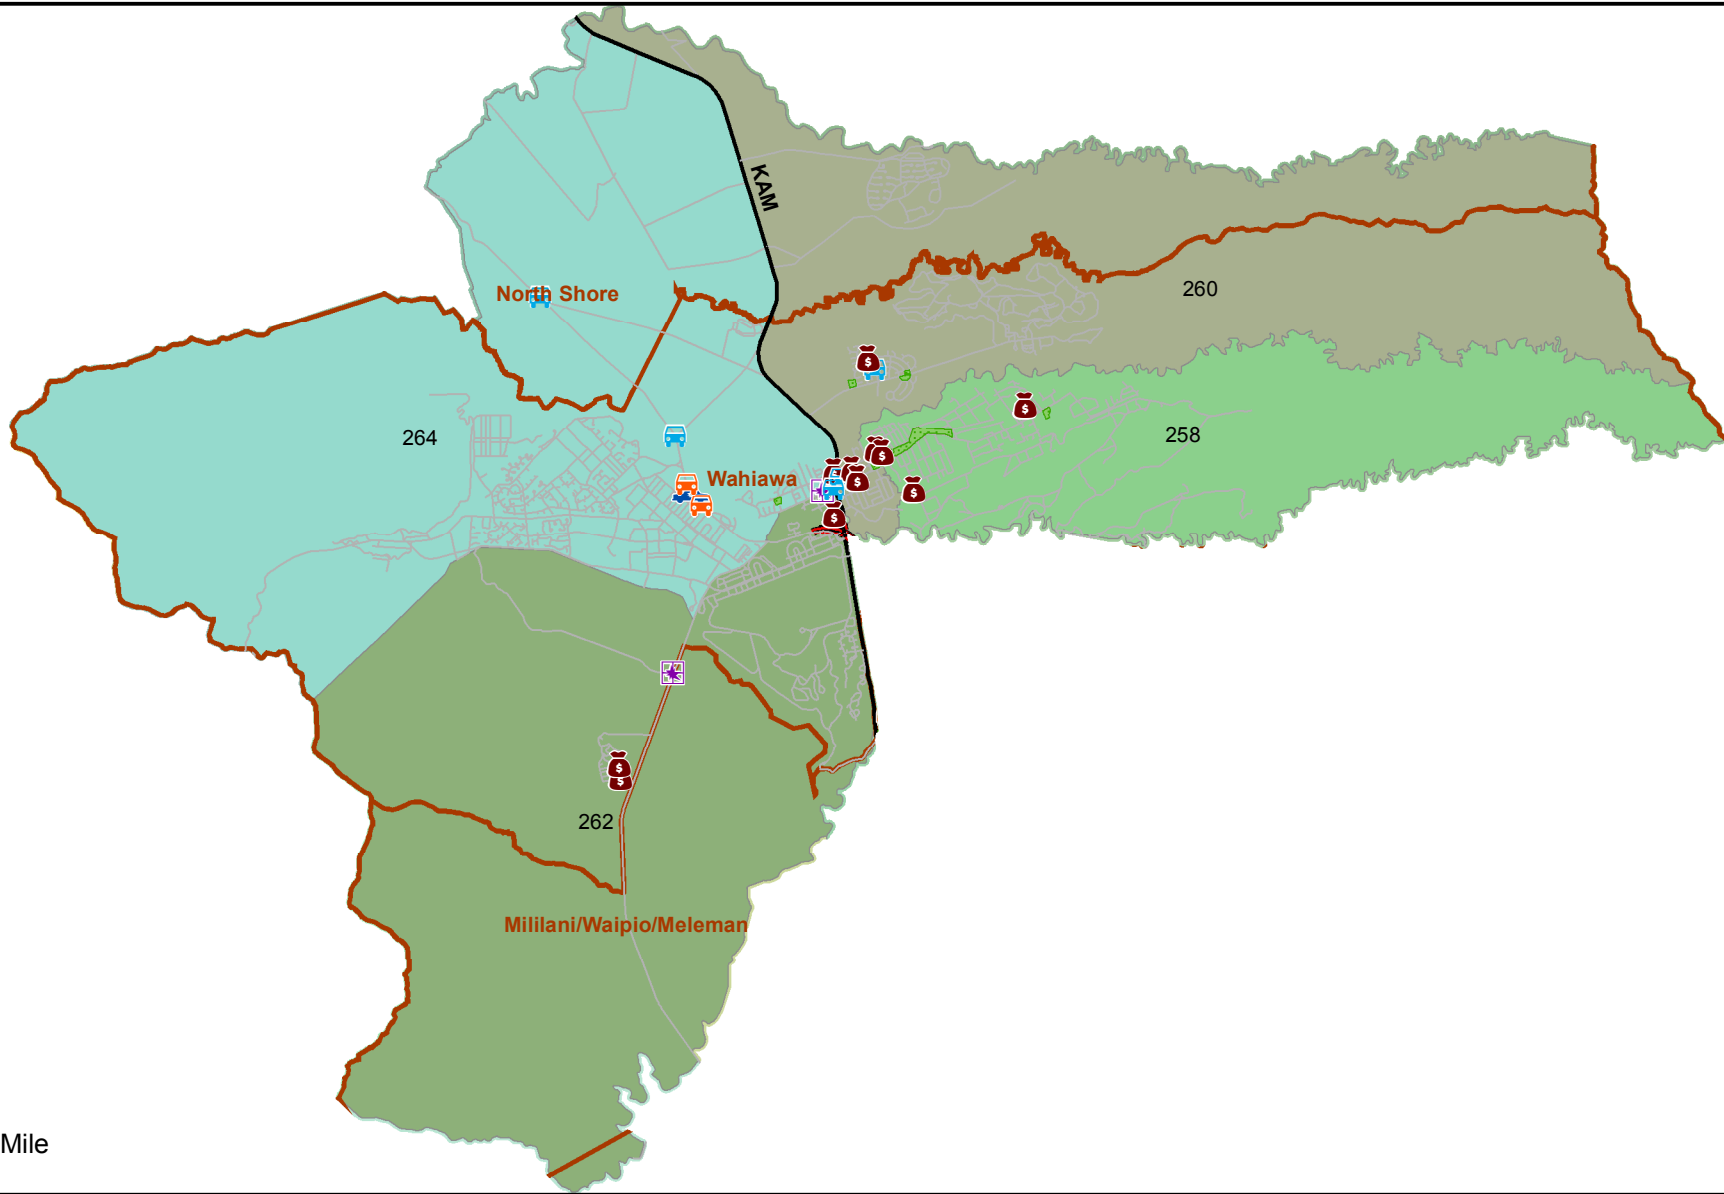

Honolulu Police Department - 2/3/2018 to 2/16/2018

District 2, Sector 2

- | | |
|---------------------|----------------------------------|
| Auto Theft Recovery | Motor Vehicle Theft |
| Burglary | Theft |
| Graffiti | Unauthorized Entry Motor Vehicle |
| Parks | |
| Neighborhood Boards | |
- www.honolulupd.org/statistics

Note: This map shows initial calls for service to the Honolulu Police Department regarding Auto Theft Recovery, Motor Vehicle Theft, Unauthorized Entry into a Motor Vehicle, Burglary, Theft, and Graffiti type incidents during the time period listed above. The initial classifications are subject to change.