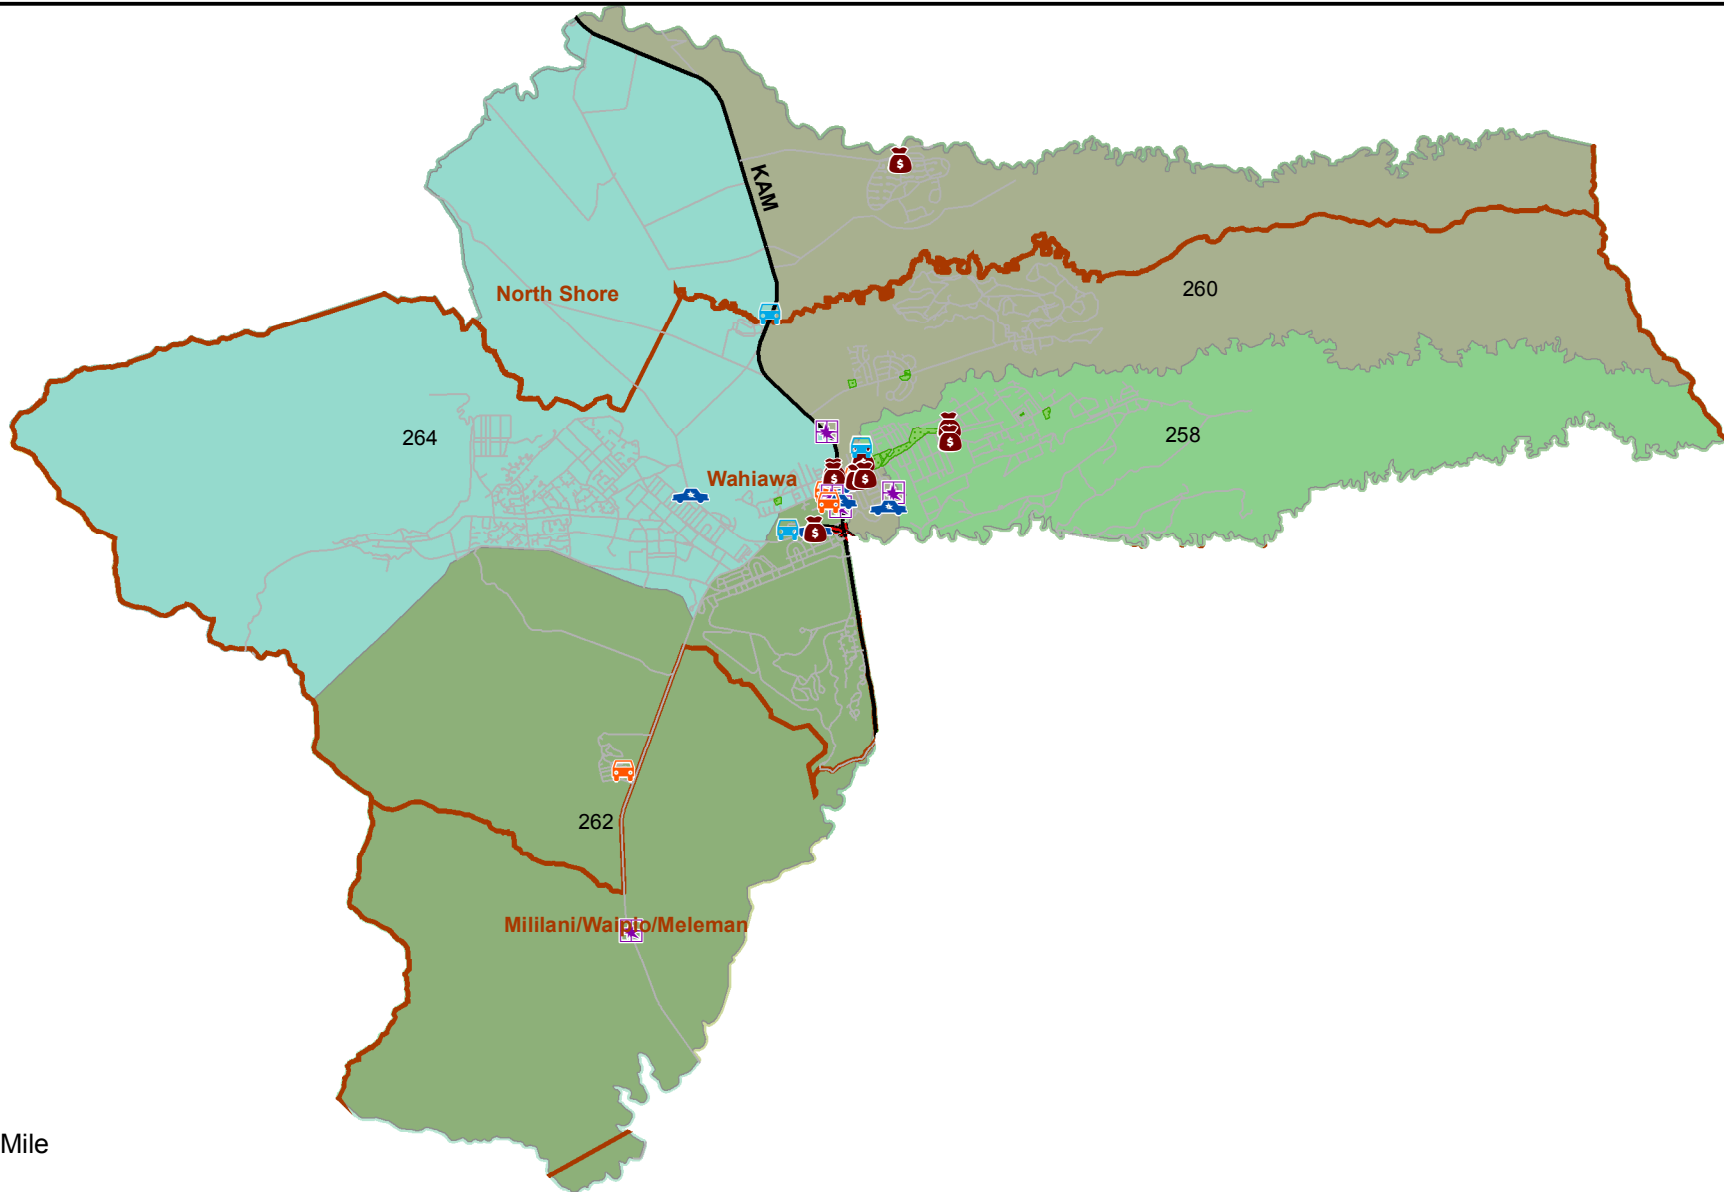

# Honolulu Police Department - 5/12/2018 to 5/25/2018

District 2, Sector 2

- |                     |                                  |
|---------------------|----------------------------------|
| Auto Theft Recovery | Motor Vehicle Theft              |
| Burglary            | Theft                            |
| Graffiti            | Unauthorized Entry Motor Vehicle |
| Parks               | Neighborhood Boards              |
- [www.honolulupd.org/statistics](http://www.honolulupd.org/statistics)

Note: This map shows initial calls for service to the Honolulu Police Department regarding Auto Theft Recovery, Motor Vehicle Theft, Unauthorized Entry into a Motor Vehicle, Burglary, Theft, and Graffiti type incidents during the time period listed above. The initial classifications are subject to change.