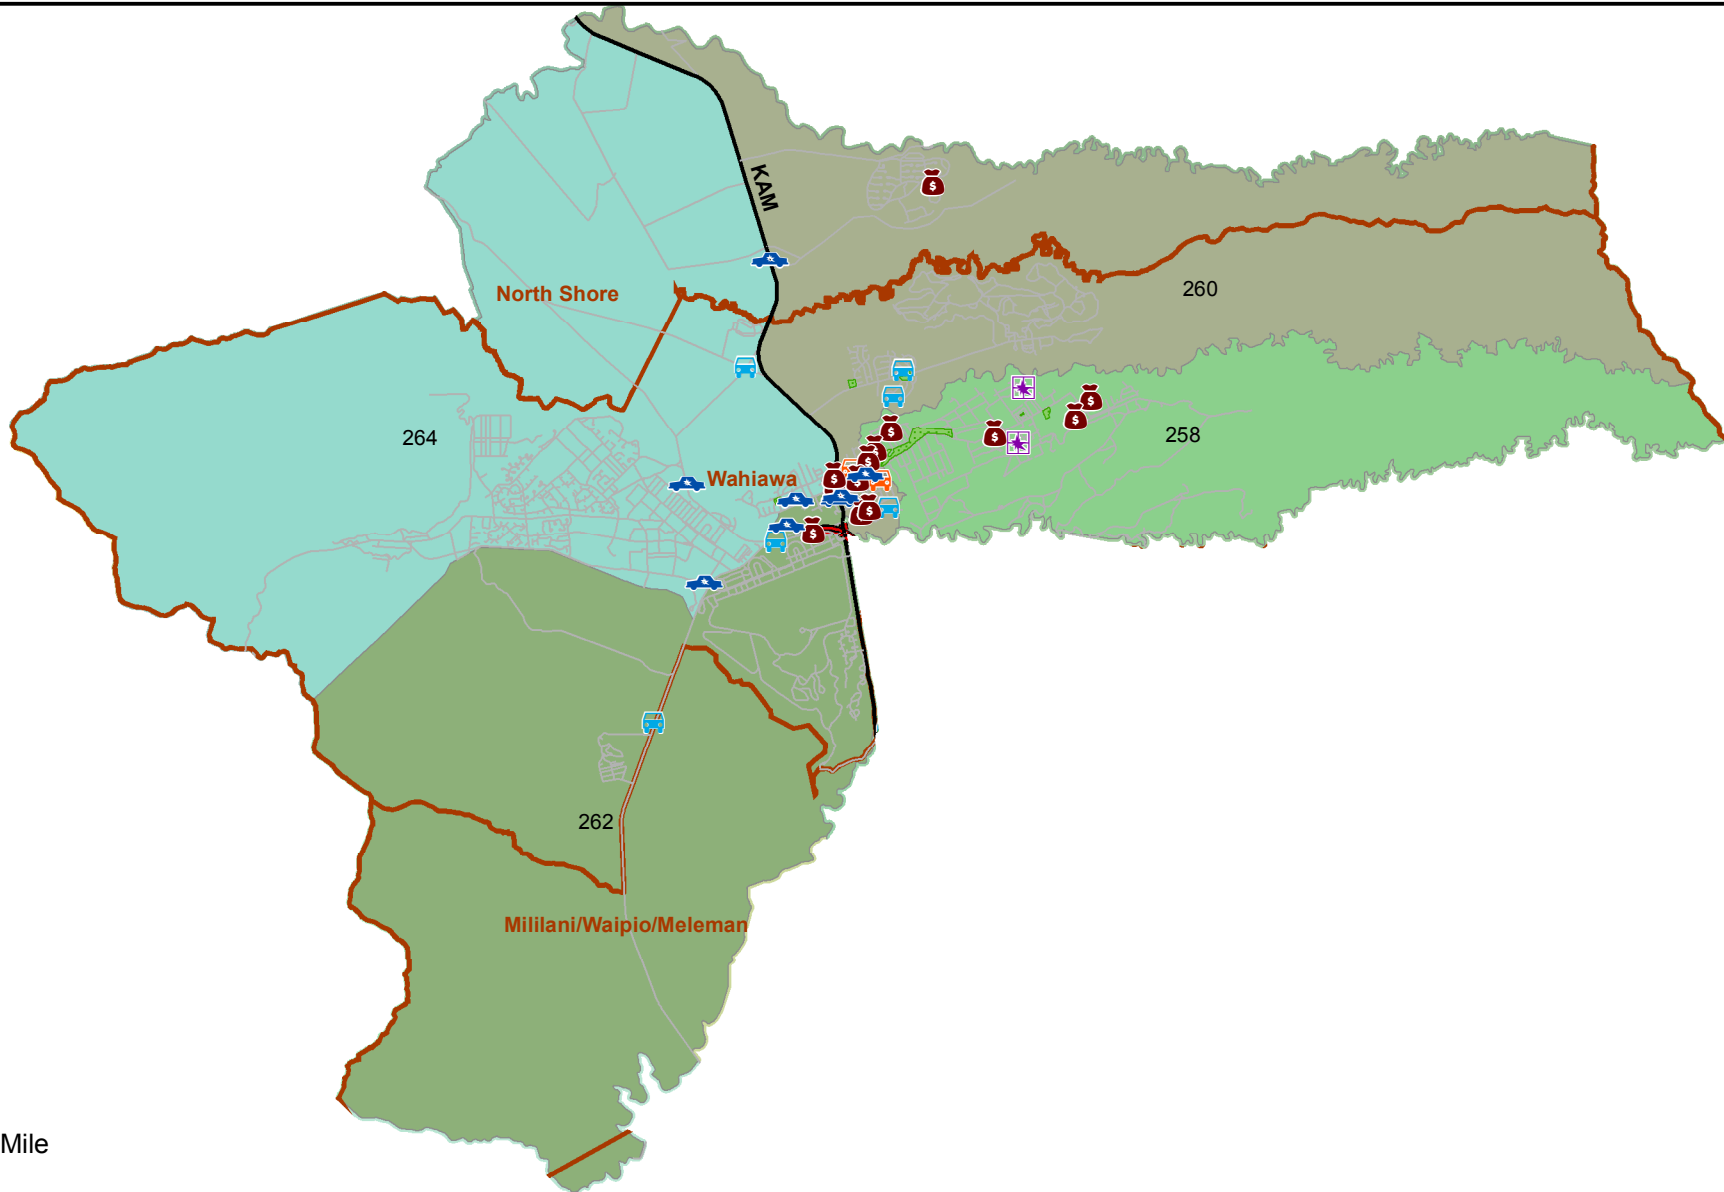

Honolulu Police Department - 9/9/2017 to 9/22/2017

District 2, Sector 2

- | | |
|---------------------|----------------------------------|
| Auto Theft Recovery | Motor Vehicle Theft |
| Burglary | Theft |
| Graffiti | Unauthorized Entry Motor Vehicle |
| Parks | Neighborhood Boards |
- www.honolulupd.org/statistics

Note: This map shows initial calls for service to the Honolulu Police Department regarding Auto Theft Recovery, Motor Vehicle Theft, Unauthorized Entry into a Motor Vehicle, Burglary, Theft, and Graffiti type incidents during the time period listed above. The initial classifications are subject to change.