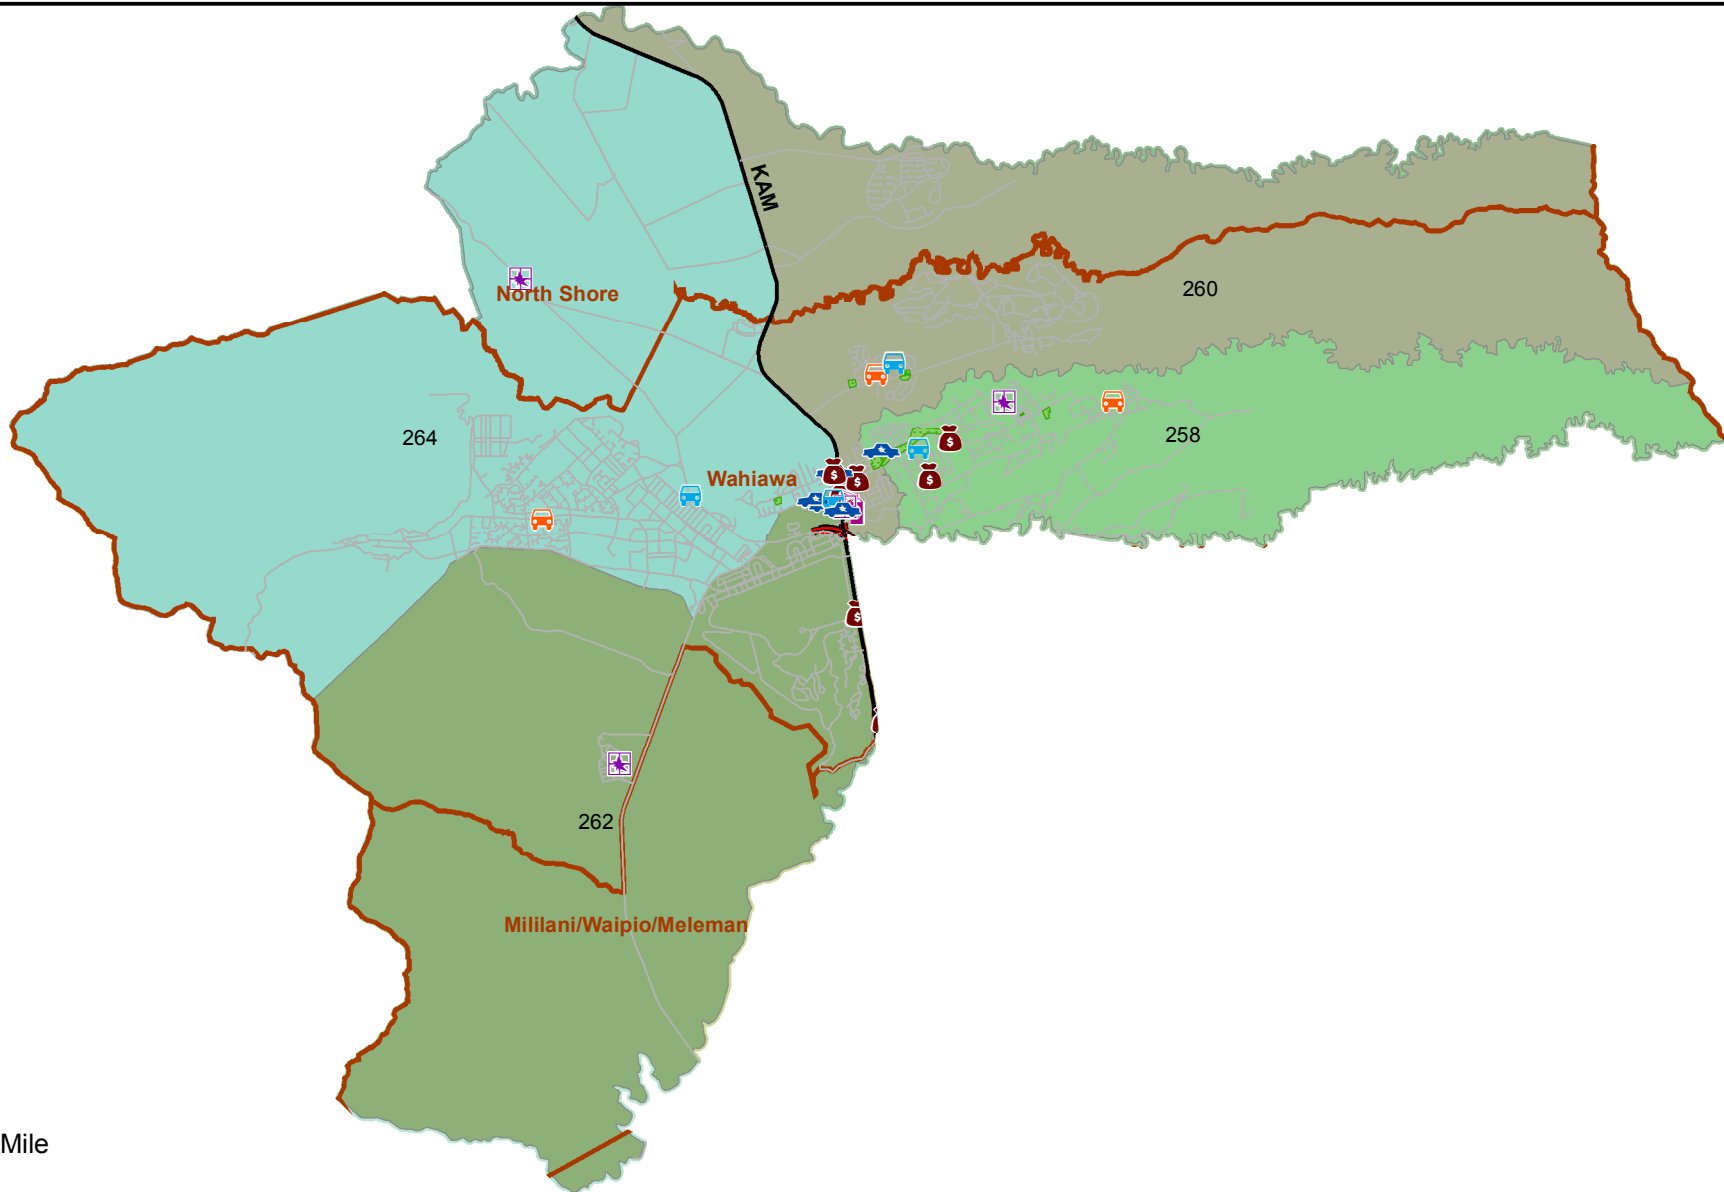

Honolulu Police Department - 11/9/2017 to 11/22/2017

District 2, Sector 2

- | | |
|--|--|
|  Auto Theft Recovery |  Motor Vehicle Theft |
|  Burglary |  Theft |
|  Graffiti |  Unauthorized Entry Motor Vehicle |
|  Parks |  Neighborhood Boards |
- www.honolulupd.org/statistics

Note: This map shows initial calls for service to the Honolulu Police Department regarding Auto Theft Recovery, Motor Vehicle Theft, Unauthorized Entry into a Motor Vehicle, Burglary, Theft, and Graffiti type incidents during the time period listed above. The initial classifications are subject to change.