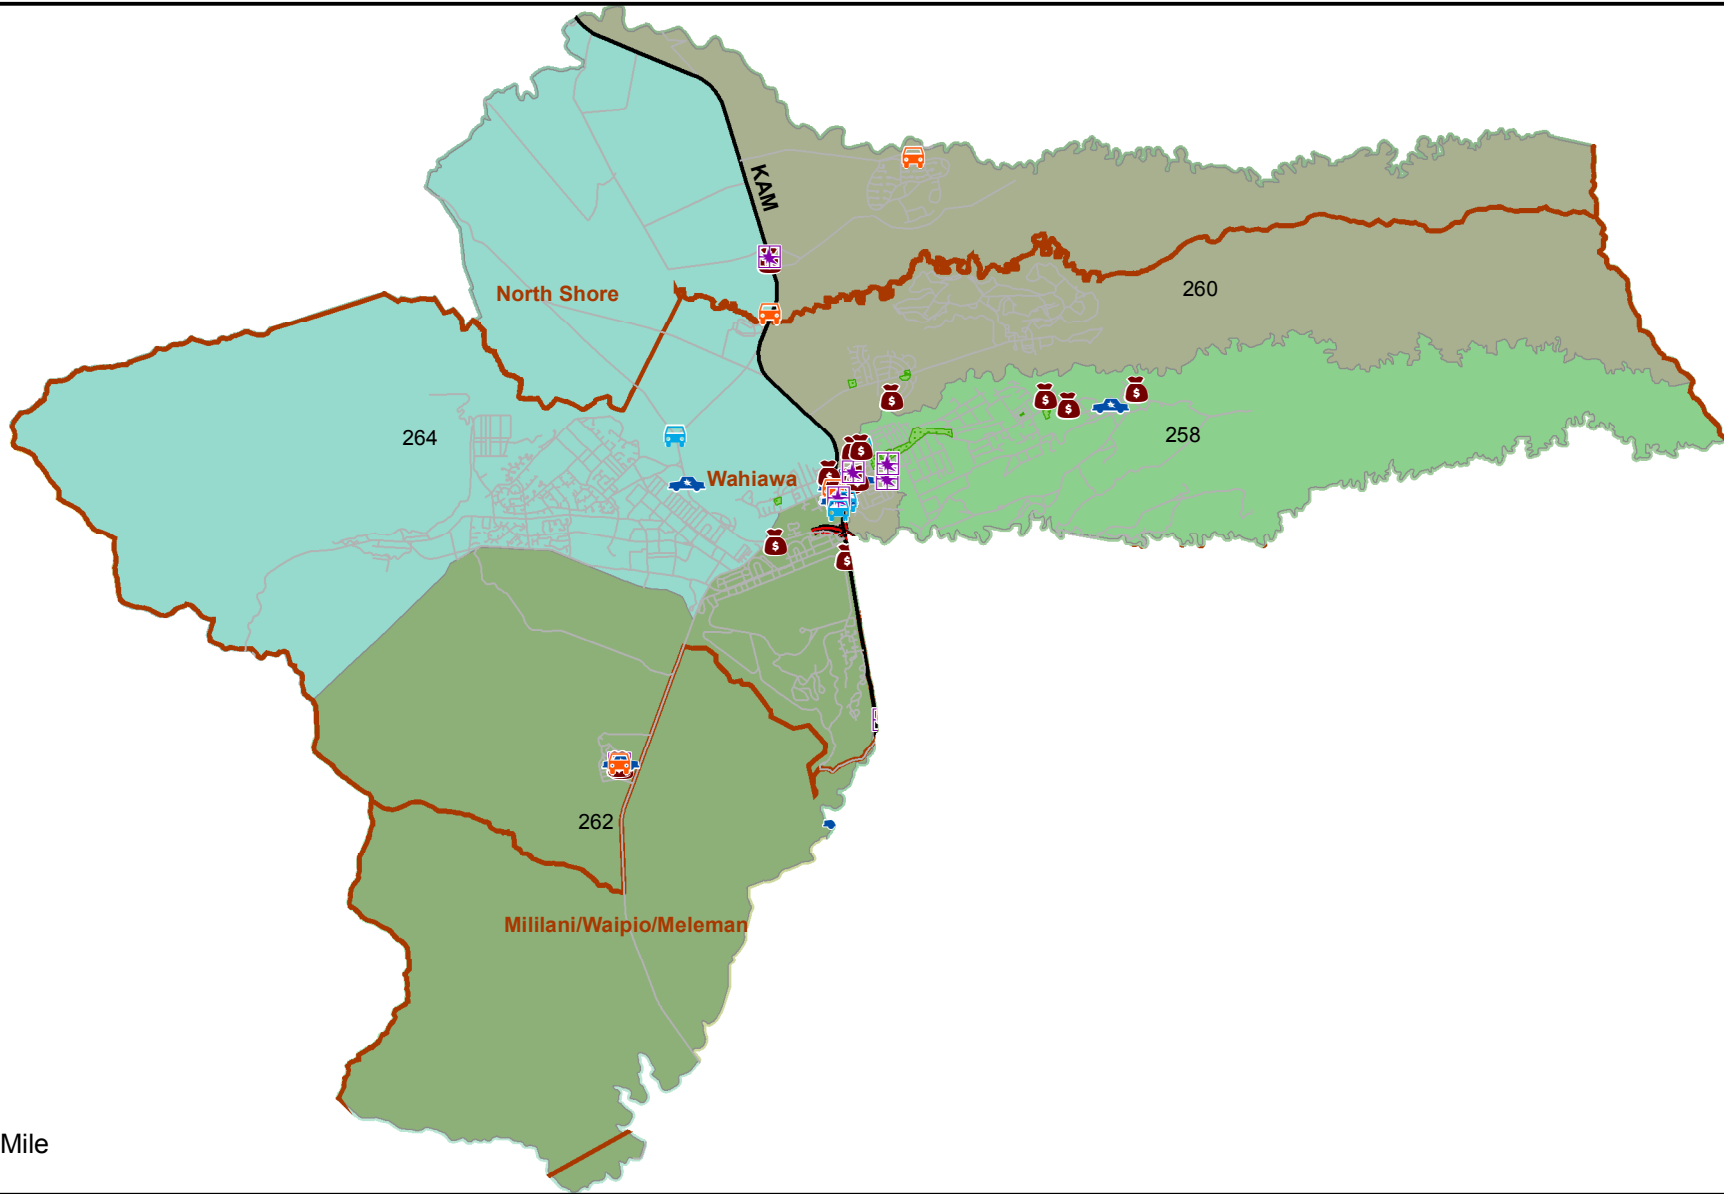

# Honolulu Police Department - 7/6/2018 to 7/19/2018

District 2, Sector 2

0 1 Mile

- |                     |                                  |
|---------------------|----------------------------------|
| Auto Theft Recovery | Motor Vehicle Theft              |
| Burglary            | Theft                            |
| Graffiti            | Unauthorized Entry Motor Vehicle |
| Parks               | Neighborhood Boards              |
- [www.honoluluupd.org/statistics](http://www.honoluluupd.org/statistics)

Note: This map shows initial calls for service to the Honolulu Police Department regarding Auto Theft Recovery, Motor Vehicle Theft, Unauthorized Entry into a Motor Vehicle, Burglary, Theft, and Graffiti type incidents during the time period listed above. The initial classifications are subject to change.