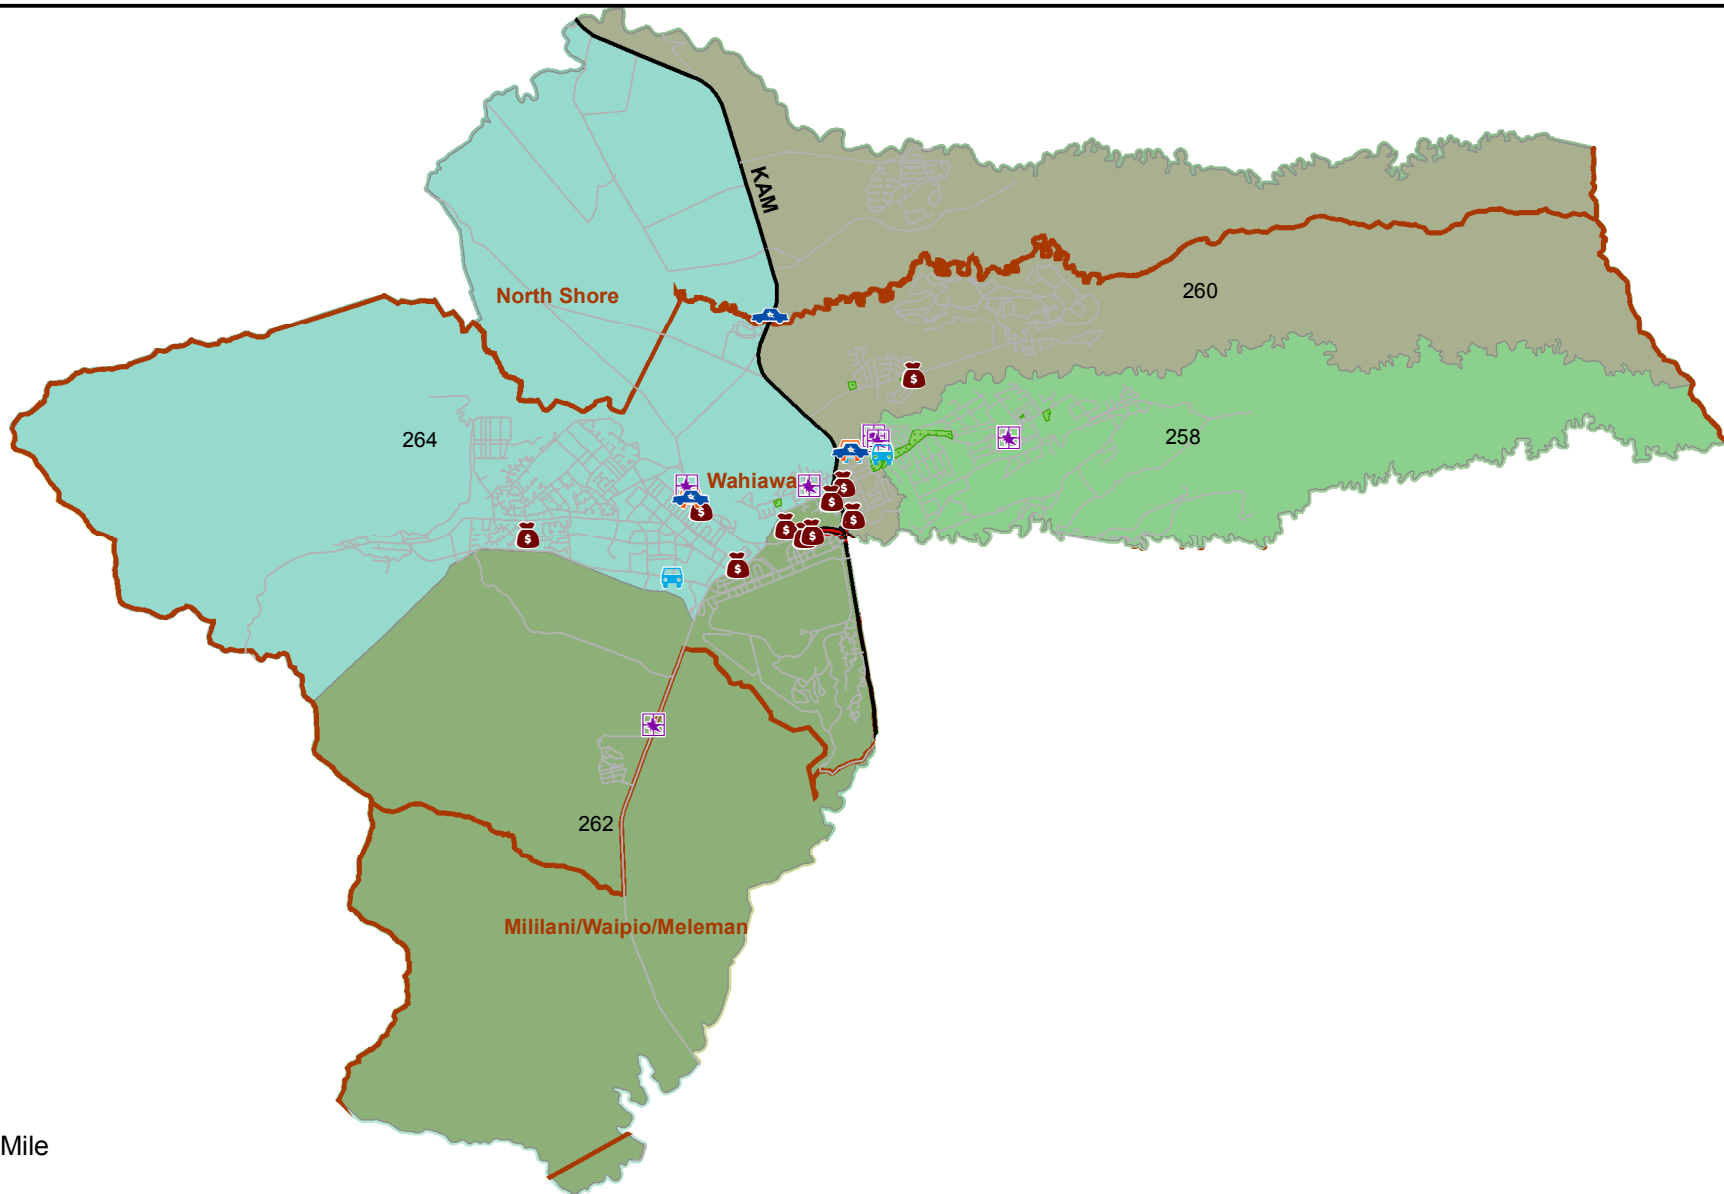

# Honolulu Police Department - 10/6/2018 to 10/19/2018

District 2, Sector 2

- |   |  |
|---|--|
|  Auto Theft Recovery   |  Motor Vehicle Theft              |
|  Burglary              |  Theft                            |
|  Graffiti              |  Unauthorized Entry Motor Vehicle |
|  Parks               |  |
|  Neighborhood Boards |  |
- [www.honolulupd.org/statistics](http://www.honolulupd.org/statistics)

Note: This map shows initial calls for service to the Honolulu Police Department regarding Auto Theft Recovery, Motor Vehicle Theft, Unauthorized Entry into a Motor Vehicle, Burglary, Theft, and Graffiti type incidents during the time period listed above. The initial classifications are subject to change.