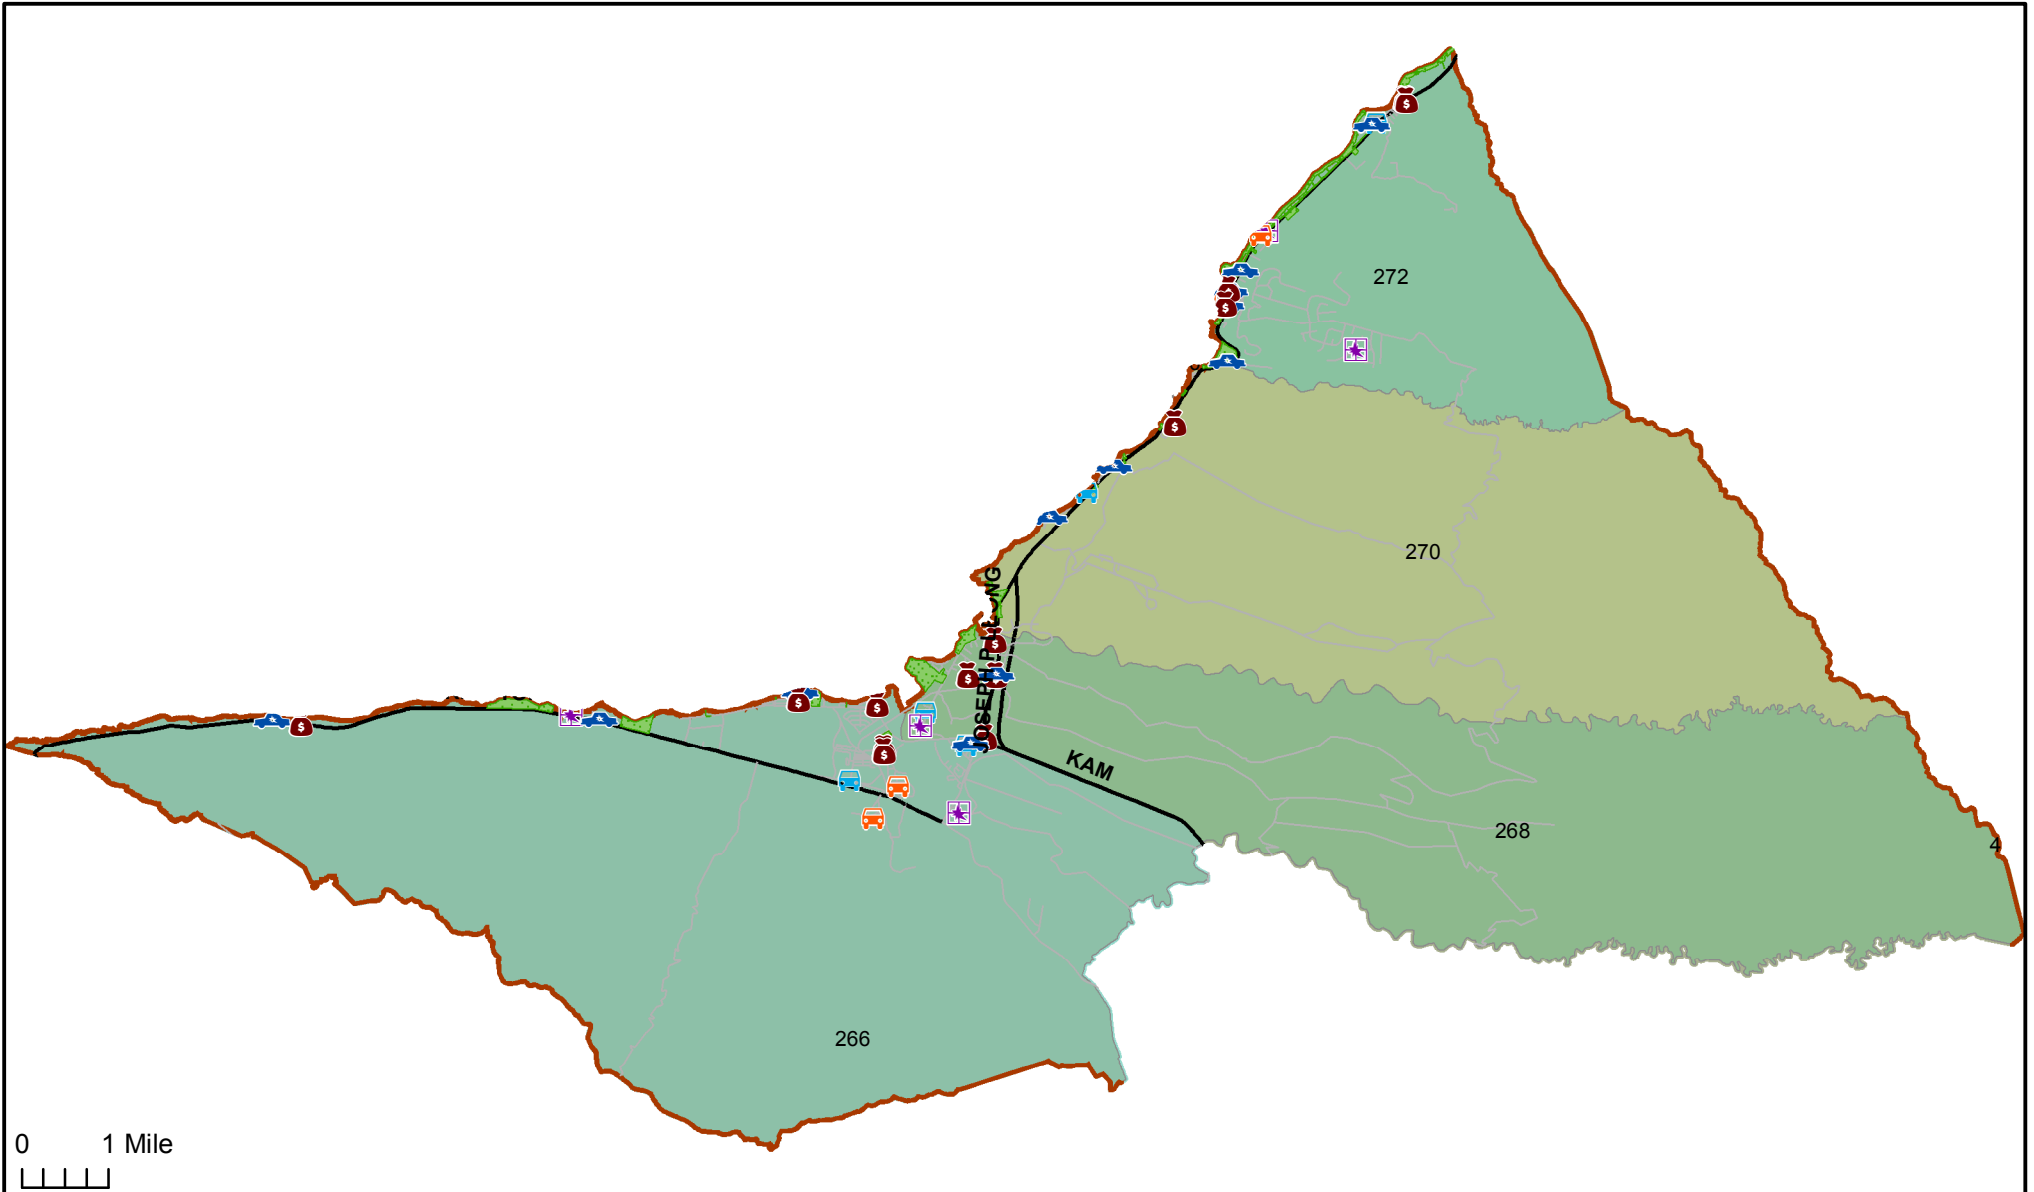

Honolulu Police Department - 11/9/2017 to 11/22/2017

District 2, Sector 3

- | | |
|---------------------|----------------------------------|
| Auto Theft Recovery | Motor Vehicle Theft |
| Burglary | Theft |
| Graffiti | Unauthorized Entry Motor Vehicle |
| Parks | |
| Neighborhood Boards | |
- www.honolulupd.org/statistics

Note: This map shows initial calls for service to the Honolulu Police Department regarding Auto Theft Recovery, Motor Vehicle Theft, Unauthorized Entry into a Motor Vehicle, Burglary, Theft, and Graffiti type incidents during the time period listed above. The initial classifications are subject to change.