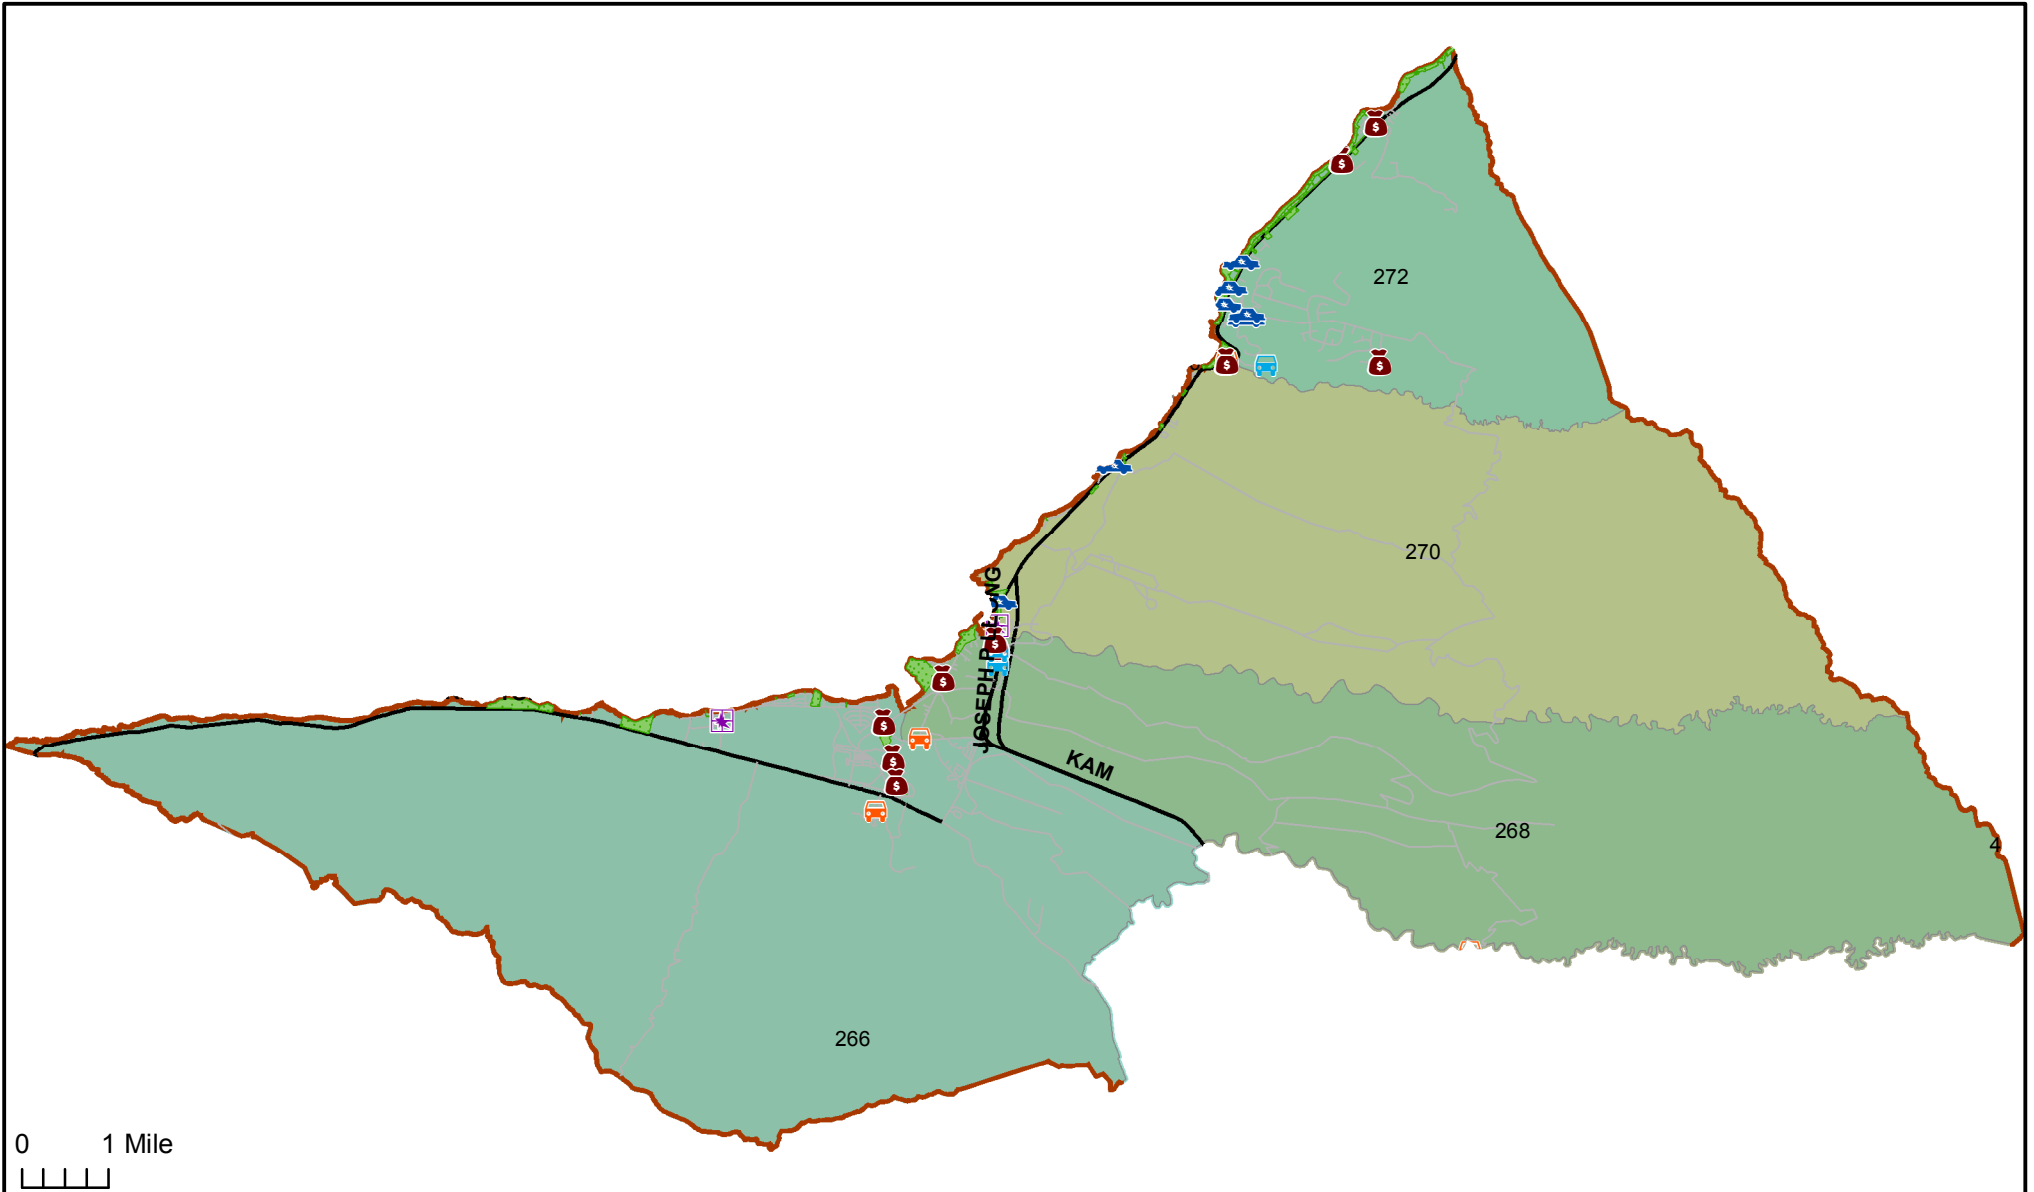

Honolulu Police Department - 7/6/2018 to 7/19/2018

District 2, Sector 3

- | | |
|---------------------|----------------------------------|
| Auto Theft Recovery | Motor Vehicle Theft |
| Burglary | Theft |
| Graffiti | Unauthorized Entry Motor Vehicle |
| Parks | |
| Neighborhood Boards | |
- www.honoluluupd.org/statistics

Note: This map shows initial calls for service to the Honolulu Police Department regarding Auto Theft Recovery, Motor Vehicle Theft, Unauthorized Entry into a Motor Vehicle, Burglary, Theft, and Graffiti type incidents during the time period listed above. The initial classifications are subject to change.