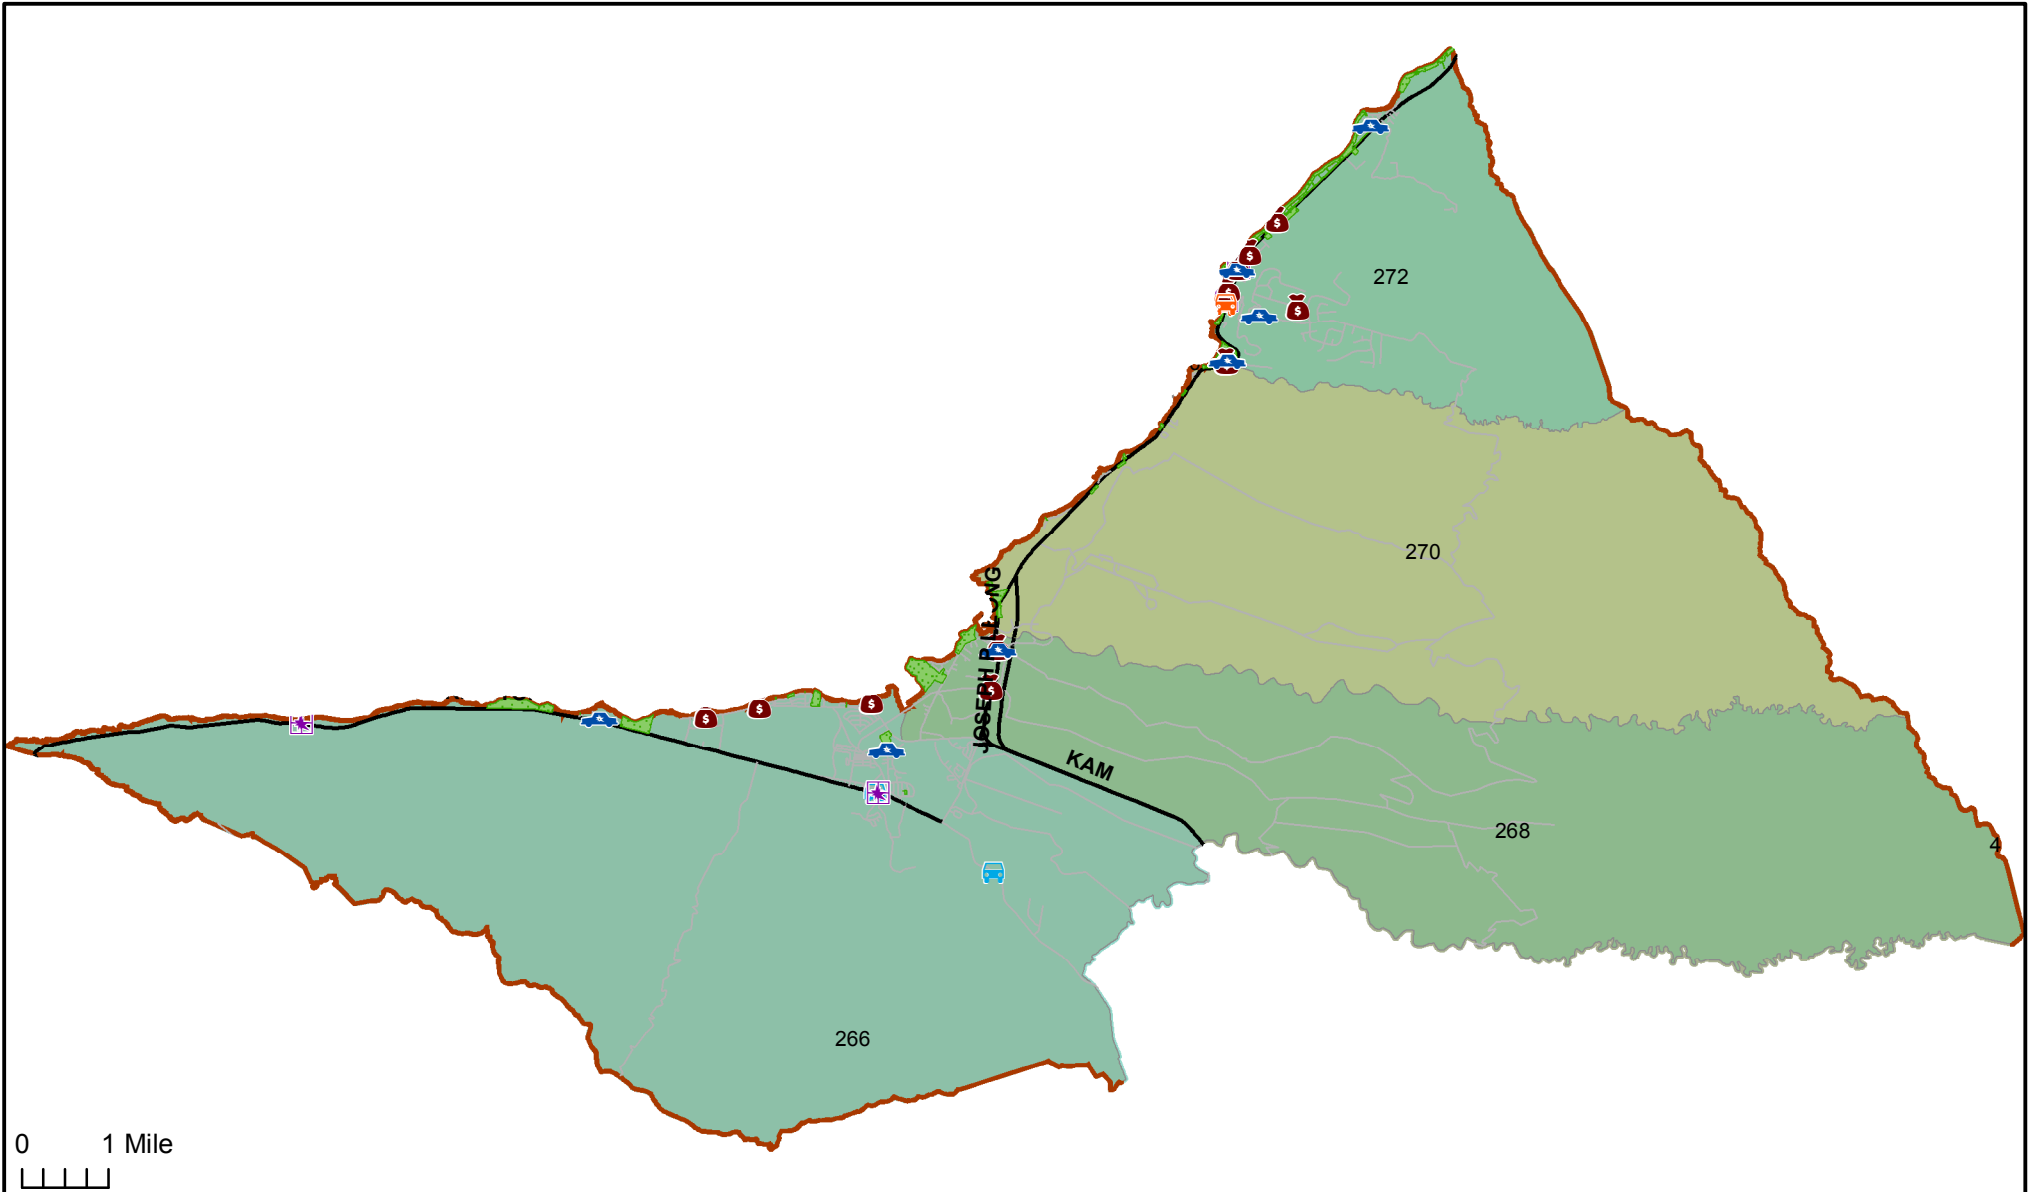

# Honolulu Police Department - 10/4/2018 to 10/17/2018

District 2, Sector 3

- |   |  |
|---|--|
|  Auto Theft Recovery  |  Motor Vehicle Theft              |
|  Burglary             |  Theft                            |
|  Graffiti             |  Unauthorized Entry Motor Vehicle |
|  Parks               |  |
|  Neighborhood Boards |  |
- [www.honoluluupd.org/statistics](http://www.honoluluupd.org/statistics)

Note: This map shows initial calls for service to the Honolulu Police Department regarding Auto Theft Recovery, Motor Vehicle Theft, Unauthorized Entry into a Motor Vehicle, Burglary, Theft, and Graffiti type incidents during the time period listed above. The initial classifications are subject to change.