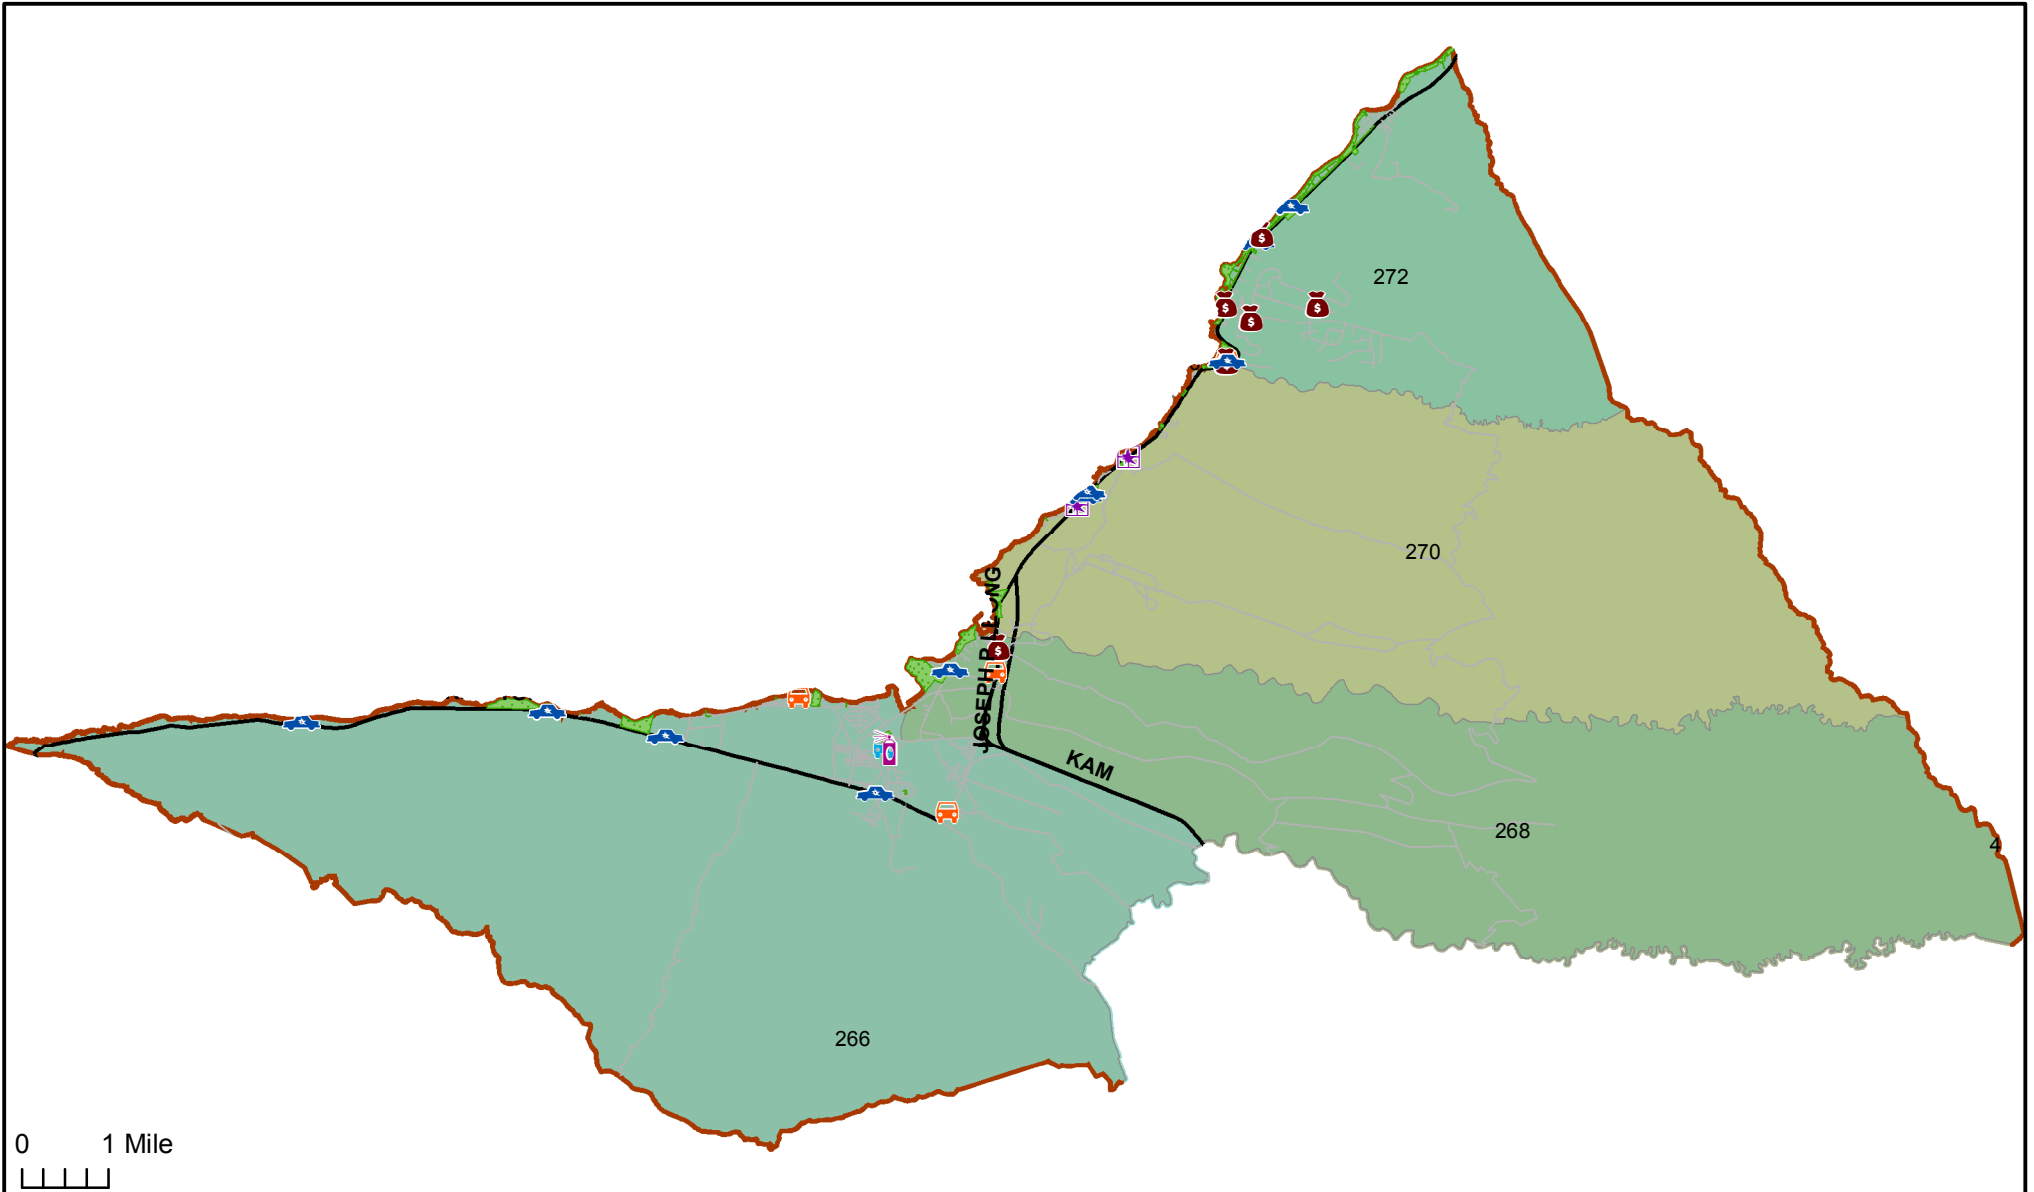

Honolulu Police Department - 2/8/2018 to 2/21/2018

District 2, Sector 3

- | | |
|---------------------|----------------------------------|
| Auto Theft Recovery | Motor Vehicle Theft |
| Burglary | Theft |
| Graffiti | Unauthorized Entry Motor Vehicle |
| Parks | Neighborhood Boards |
- www.honoluluupd.org/statistics

Note: This map shows initial calls for service to the Honolulu Police Department regarding Auto Theft Recovery, Motor Vehicle Theft, Unauthorized Entry into a Motor Vehicle, Burglary, Theft, and Graffiti type incidents during the time period listed above. The initial classifications are subject to change.