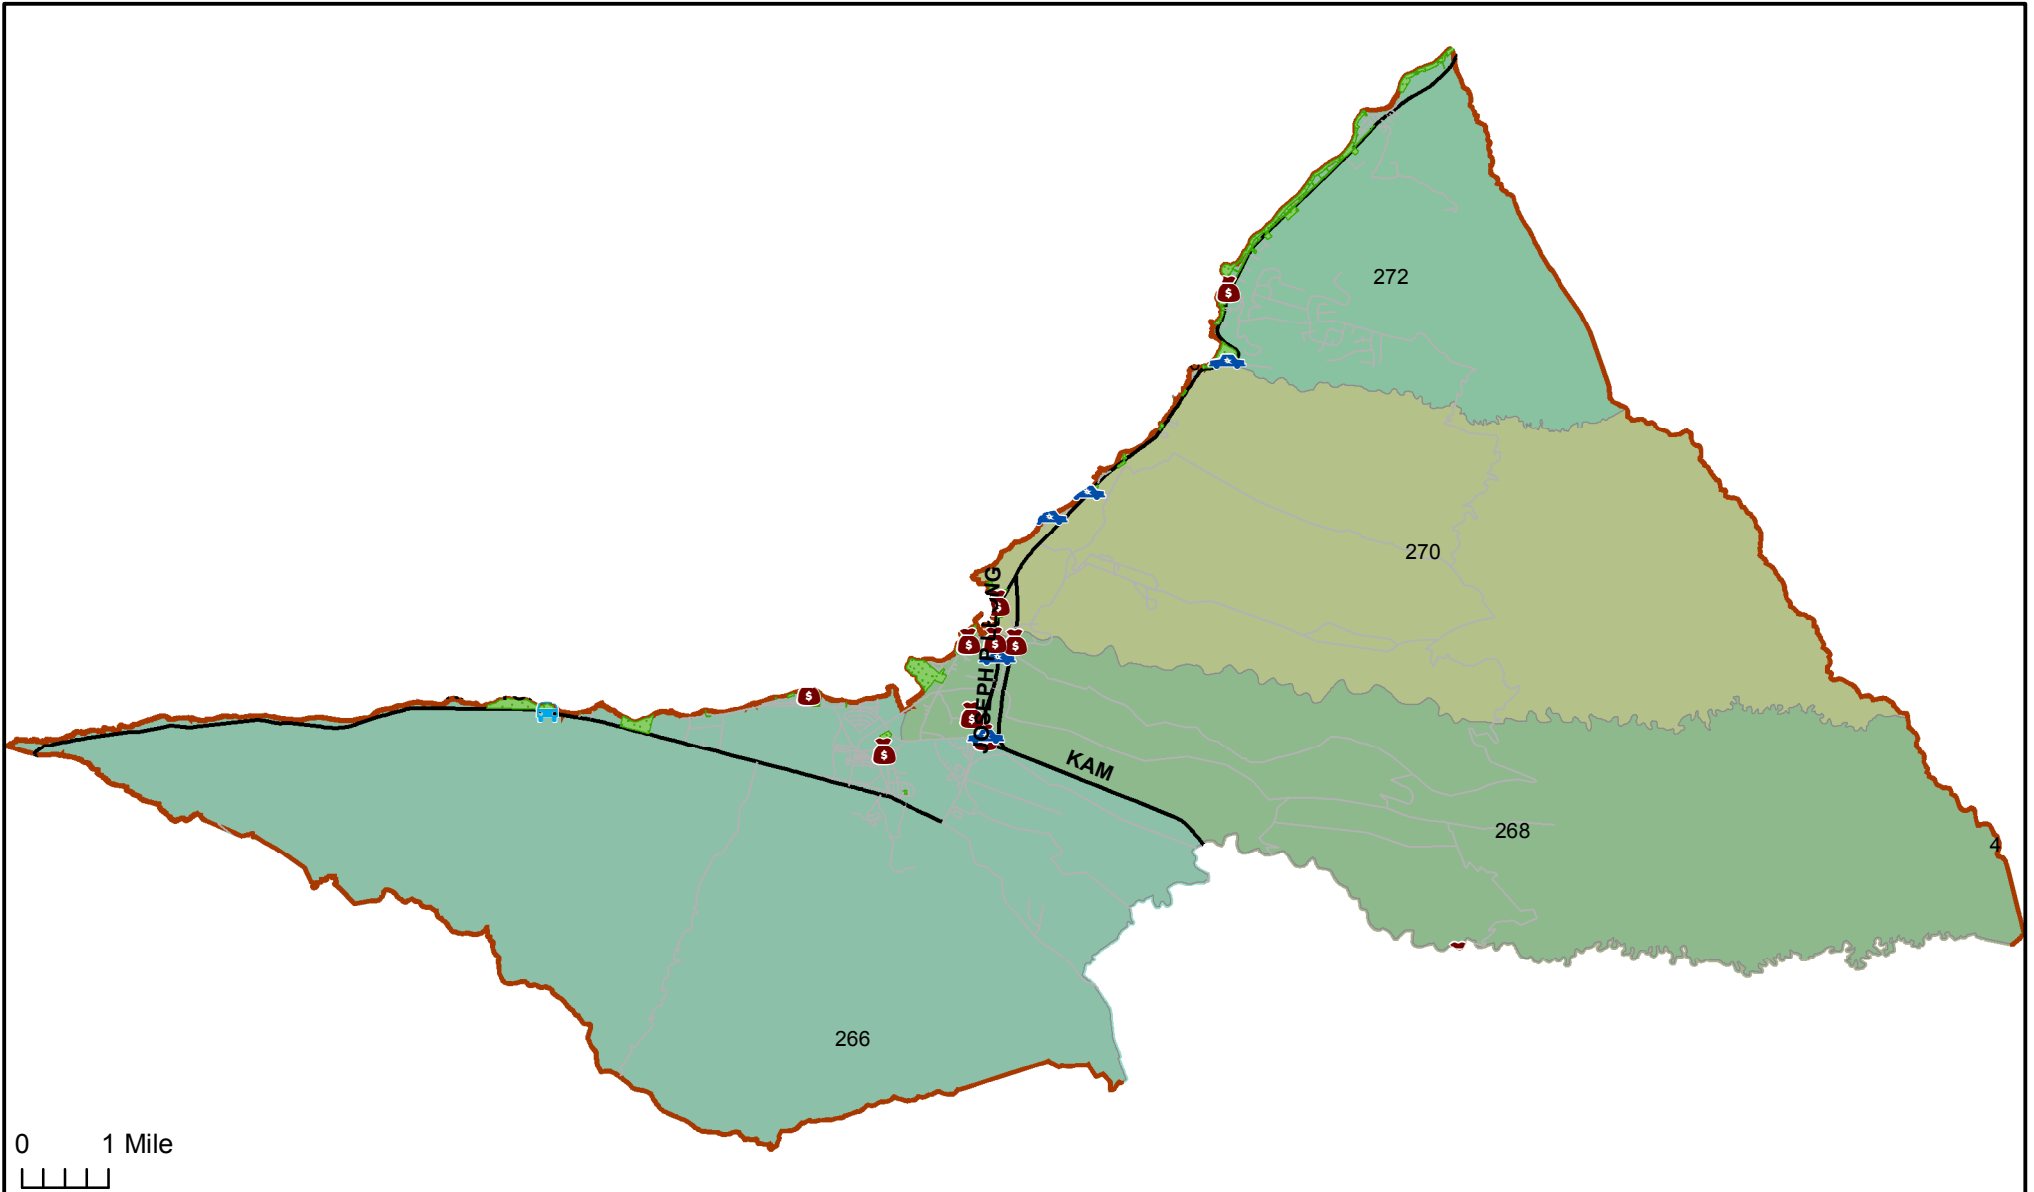

Honolulu Police Department - 5/12/2018 to 5/25/2018

District 2, Sector 3

0 1 Mile

- | | |
|---|--|
|  Auto Theft Recovery |  Motor Vehicle Theft |
|  Burglary |  Theft |
|  Graffiti |  Unauthorized Entry Motor Vehicle |
|  Parks | |
|  Neighborhood Boards | |
- www.honoluluupd.org/statistics

Note: This map shows initial calls for service to the Honolulu Police Department regarding Auto Theft Recovery, Motor Vehicle Theft, Unauthorized Entry into a Motor Vehicle, Burglary, Theft, and Graffiti type incidents during the time period listed above. The initial classifications are subject to change.