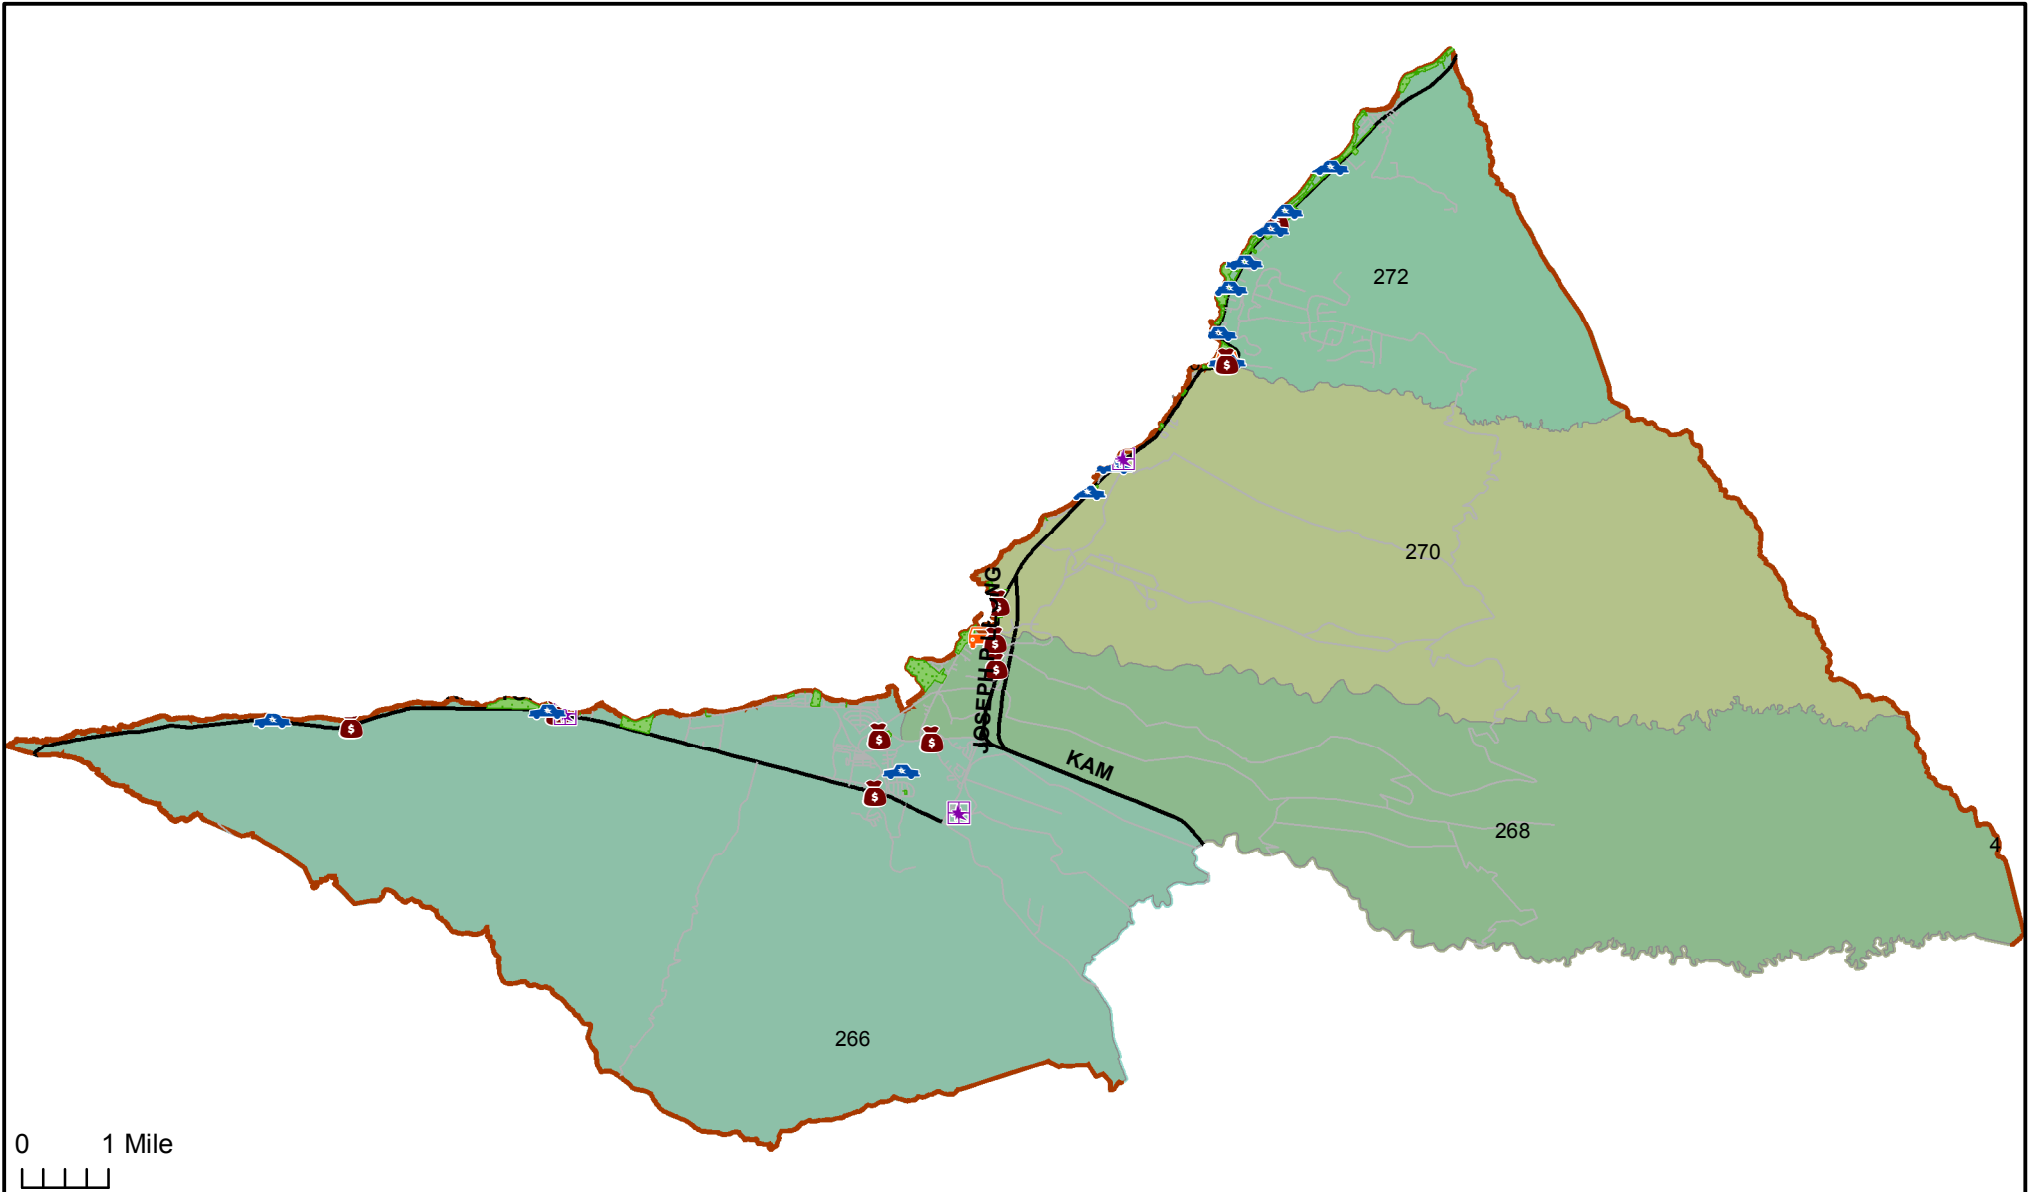

Honolulu Police Department - 9/9/2017 to 9/22/2017

District 2, Sector 3

- | | |
|---------------------|----------------------------------|
| Auto Theft Recovery | Motor Vehicle Theft |
| Burglary | Theft |
| Graffiti | Unauthorized Entry Motor Vehicle |
| Parks | |
| Neighborhood Boards | |
- www.honoluluupd.org/statistics

Note: This map shows initial calls for service to the Honolulu Police Department regarding Auto Theft Recovery, Motor Vehicle Theft, Unauthorized Entry into a Motor Vehicle, Burglary, Theft, and Graffiti type incidents during the time period listed above. The initial classifications are subject to change.