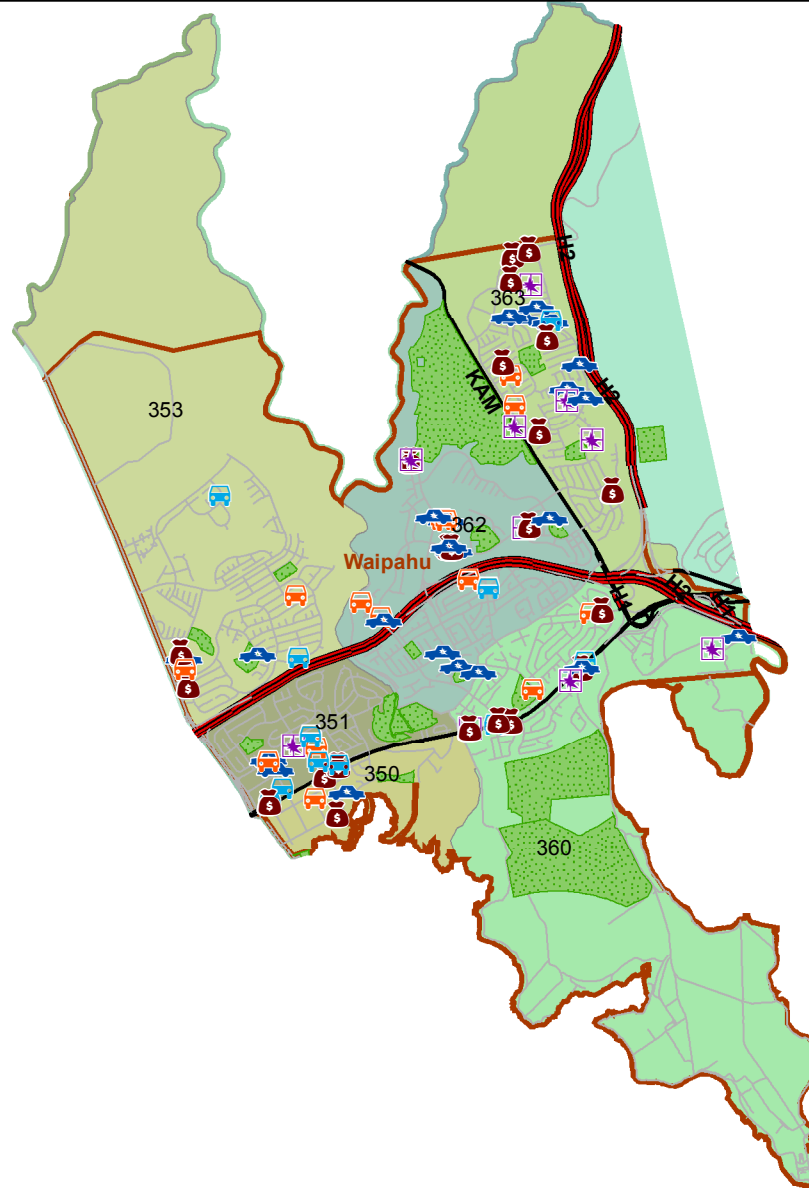

Honolulu Police Department - 9/9/2017 to 9/22/2017

District 3, Sector 1

0 1 Mile

- | | |
|---------------------|----------------------------------|
| Auto Theft Recovery | Motor Vehicle Theft |
| Burglary | Theft |
| Graffiti | Unauthorized Entry Motor Vehicle |
| Parks | Neighborhood Boards |
- www.honoluluupd.org/statistics

Note: This map shows initial calls for service to the Honolulu Police Department regarding Auto Theft Recovery, Motor Vehicle Theft, Unauthorized Entry into a Motor Vehicle, Burglary, Theft, and Graffiti type incidents during the time period listed above. The initial classifications are subject to change.