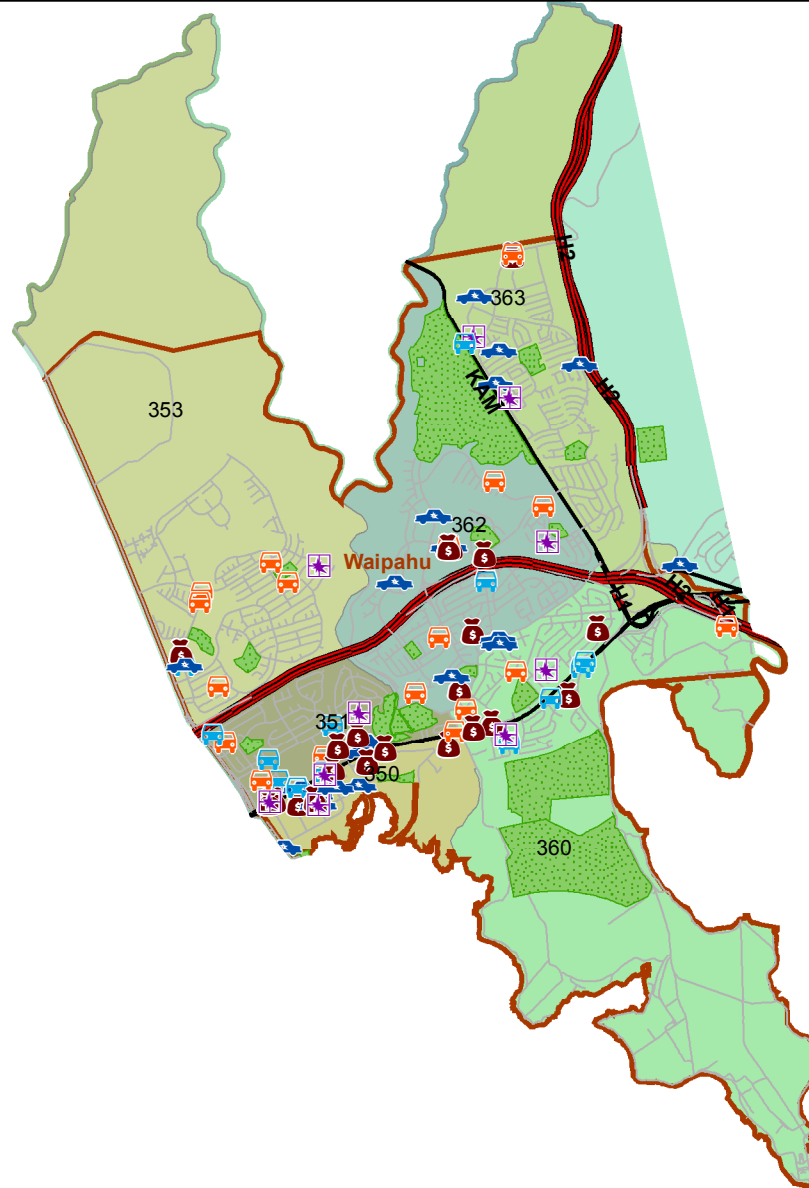

# Honolulu Police Department - 11/9/2017 to 11/22/2017

District 3, Sector 1

- |                     |                                  |
|---------------------|----------------------------------|
| Auto Theft Recovery | Motor Vehicle Theft              |
| Burglary            | Theft                            |
| Graffiti            | Unauthorized Entry Motor Vehicle |
| Parks               |                                  |
| Neighborhood Boards |                                  |
- [www.honoluluupd.org/statistics](http://www.honoluluupd.org/statistics)

Note: This map shows initial calls for service to the Honolulu Police Department regarding Auto Theft Recovery, Motor Vehicle Theft, Unauthorized Entry into a Motor Vehicle, Burglary, Theft, and Graffiti type incidents during the time period listed above. The initial classifications are subject to change.