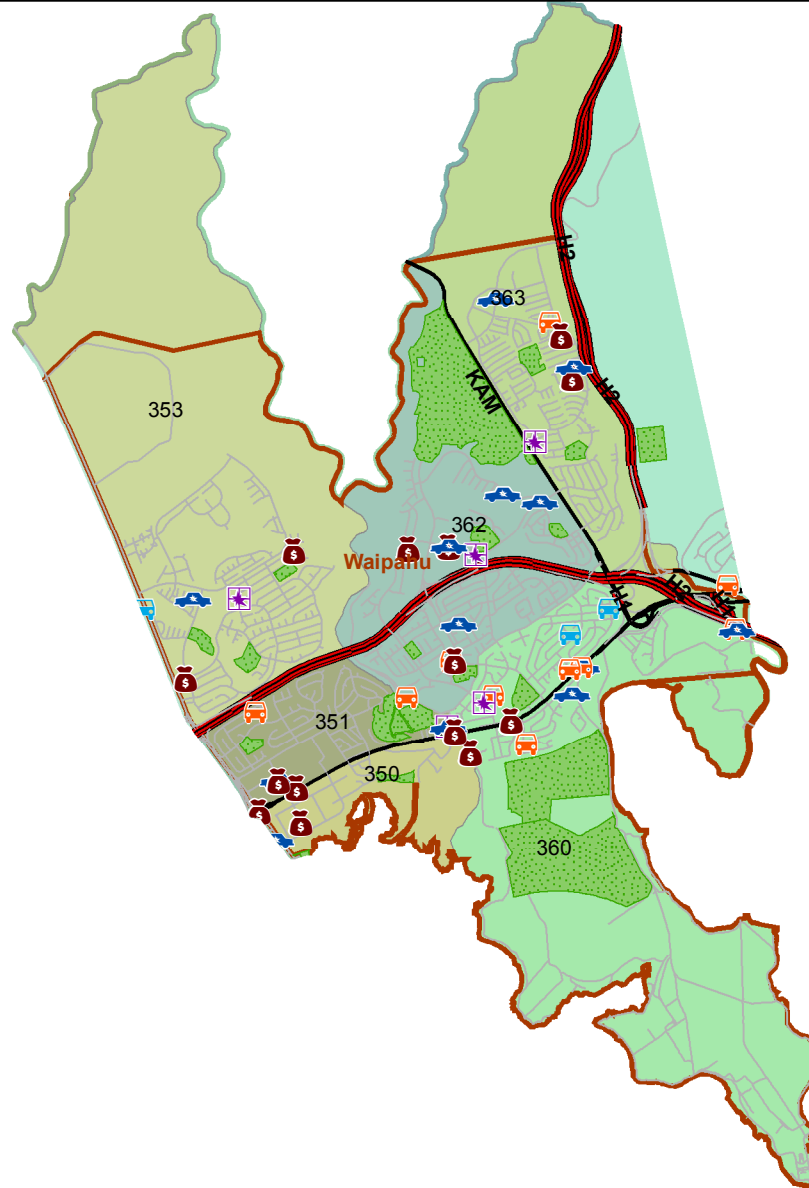

# Honolulu Police Department - 7/6/2018 to 7/19/2018

District 3, Sector 1

0 1 Mile

- |                     |                                  |
|---------------------|----------------------------------|
| Auto Theft Recovery | Motor Vehicle Theft              |
| Burglary            | Theft                            |
| Graffiti            | Unauthorized Entry Motor Vehicle |
| Parks               | Neighborhood Boards              |
- [www.honoluluupd.org/statistics](http://www.honoluluupd.org/statistics)

Note: This map shows initial calls for service to the Honolulu Police Department regarding Auto Theft Recovery, Motor Vehicle Theft, Unauthorized Entry into a Motor Vehicle, Burglary, Theft, and Graffiti type incidents during the time period listed above. The initial classifications are subject to change.