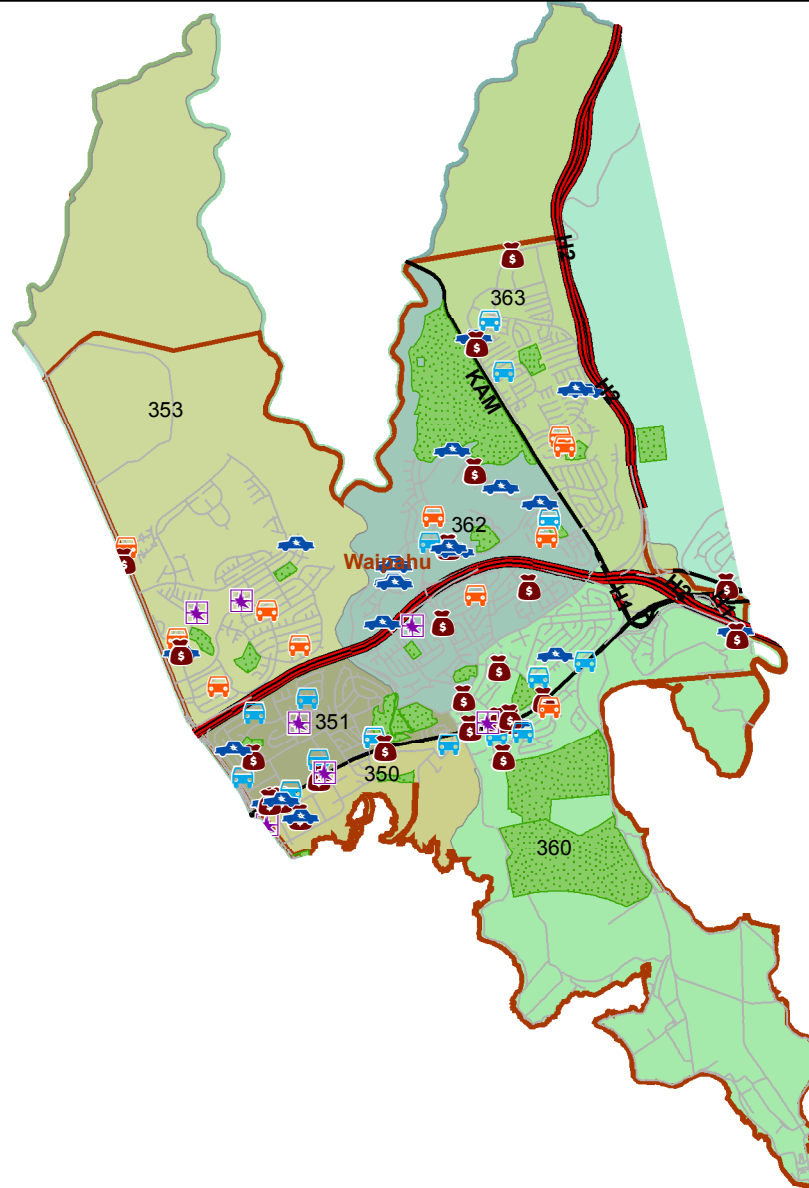

# Honolulu Police Department - 2/8/2018 to 2/21/2018

District 3, Sector 1

0 1 Mile

- |                     |                                  |
|---------------------|----------------------------------|
| Auto Theft Recovery | Motor Vehicle Theft              |
| Burglary            | Theft                            |
| Graffiti            | Unauthorized Entry Motor Vehicle |
| Parks               |                                  |
| Neighborhood Boards |                                  |
- [www.honoluluupd.org/statistics](http://www.honoluluupd.org/statistics)

Note: This map shows initial calls for service to the Honolulu Police Department regarding Auto Theft Recovery, Motor Vehicle Theft, Unauthorized Entry into a Motor Vehicle, Burglary, Theft, and Graffiti type incidents during the time period listed above. The initial classifications are subject to change.