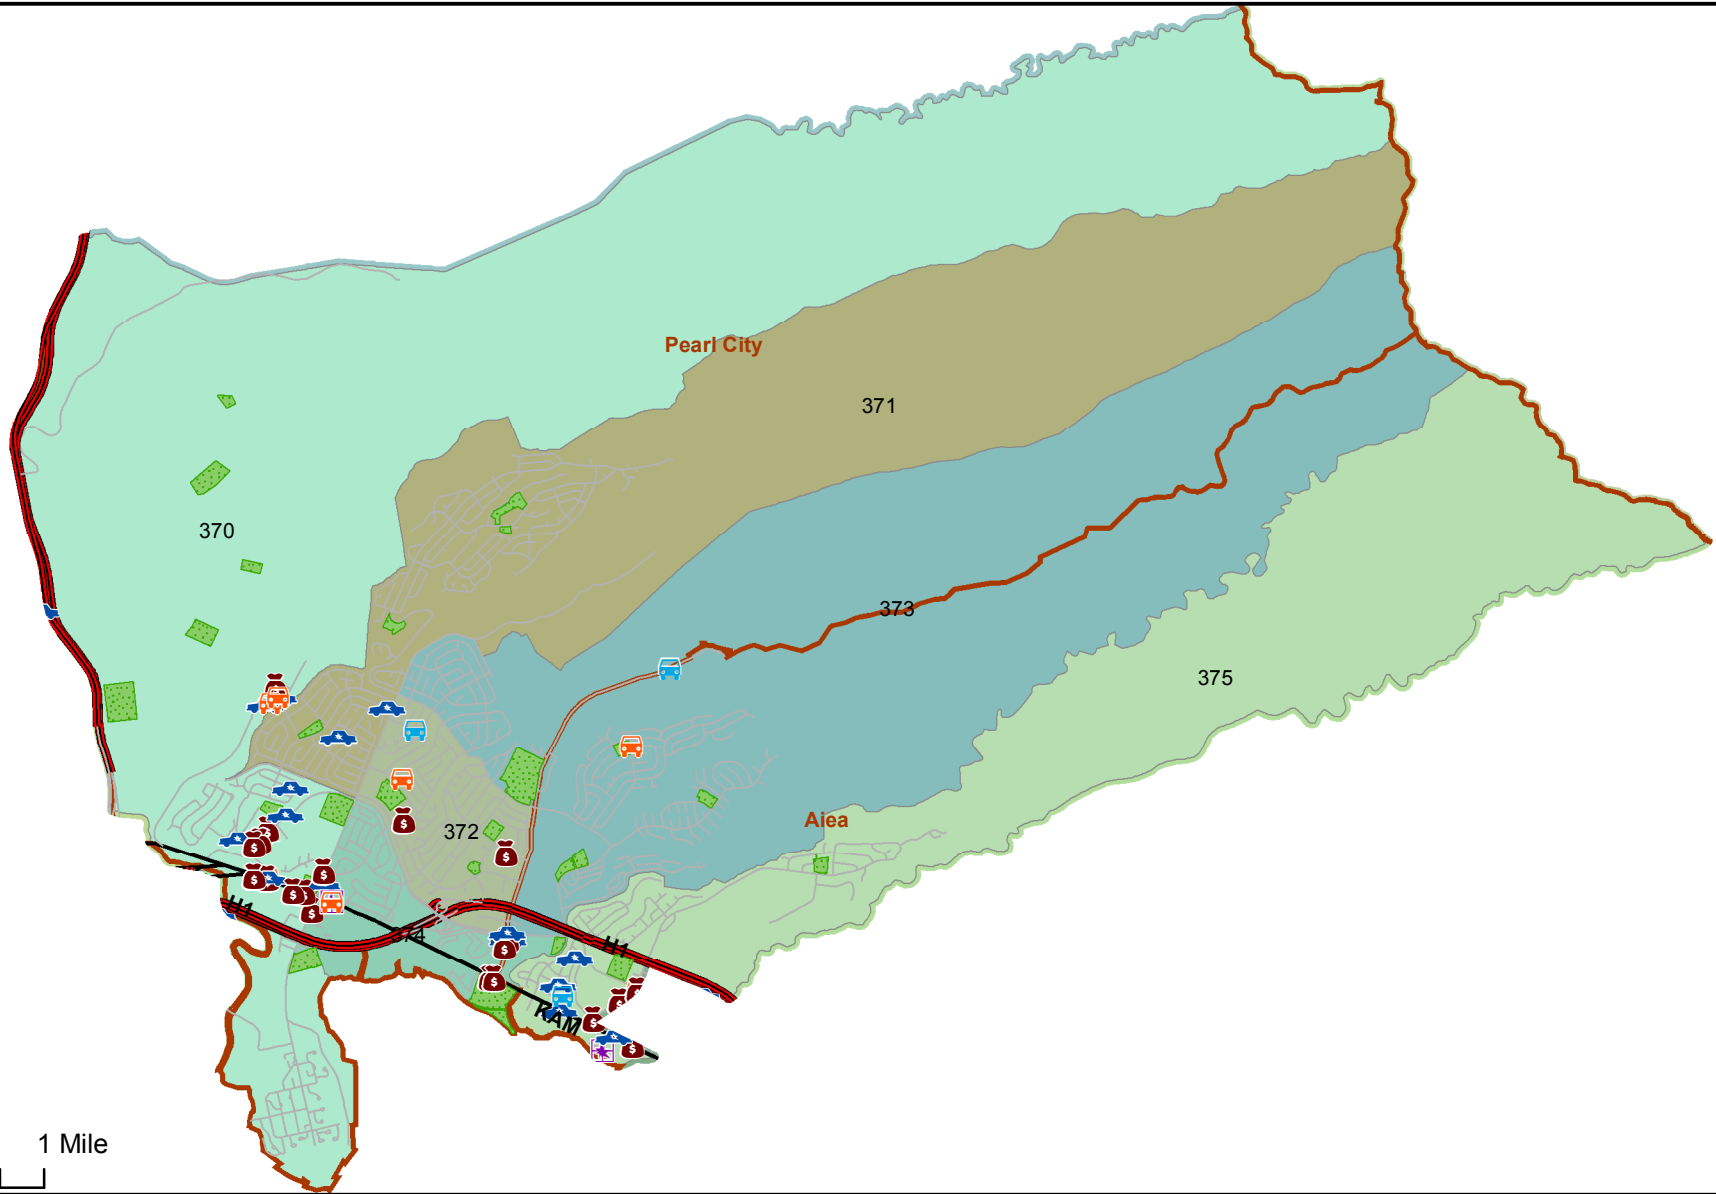

Honolulu Police Department - 9/9/2017 to 9/22/2017

District 3, Sector 2

- | | |
|---------------------|----------------------------------|
| Auto Theft Recovery | Motor Vehicle Theft |
| Burglary | Theft |
| Graffiti | Unauthorized Entry Motor Vehicle |
| Parks | Neighborhood Boards |
- www.honolulupd.org/statistics

Note: This map shows initial calls for service to the Honolulu Police Department regarding Auto Theft Recovery, Motor Vehicle Theft, Unauthorized Entry into a Motor Vehicle, Burglary, Theft, and Graffiti type incidents during the time period listed above. The initial classifications are subject to change.