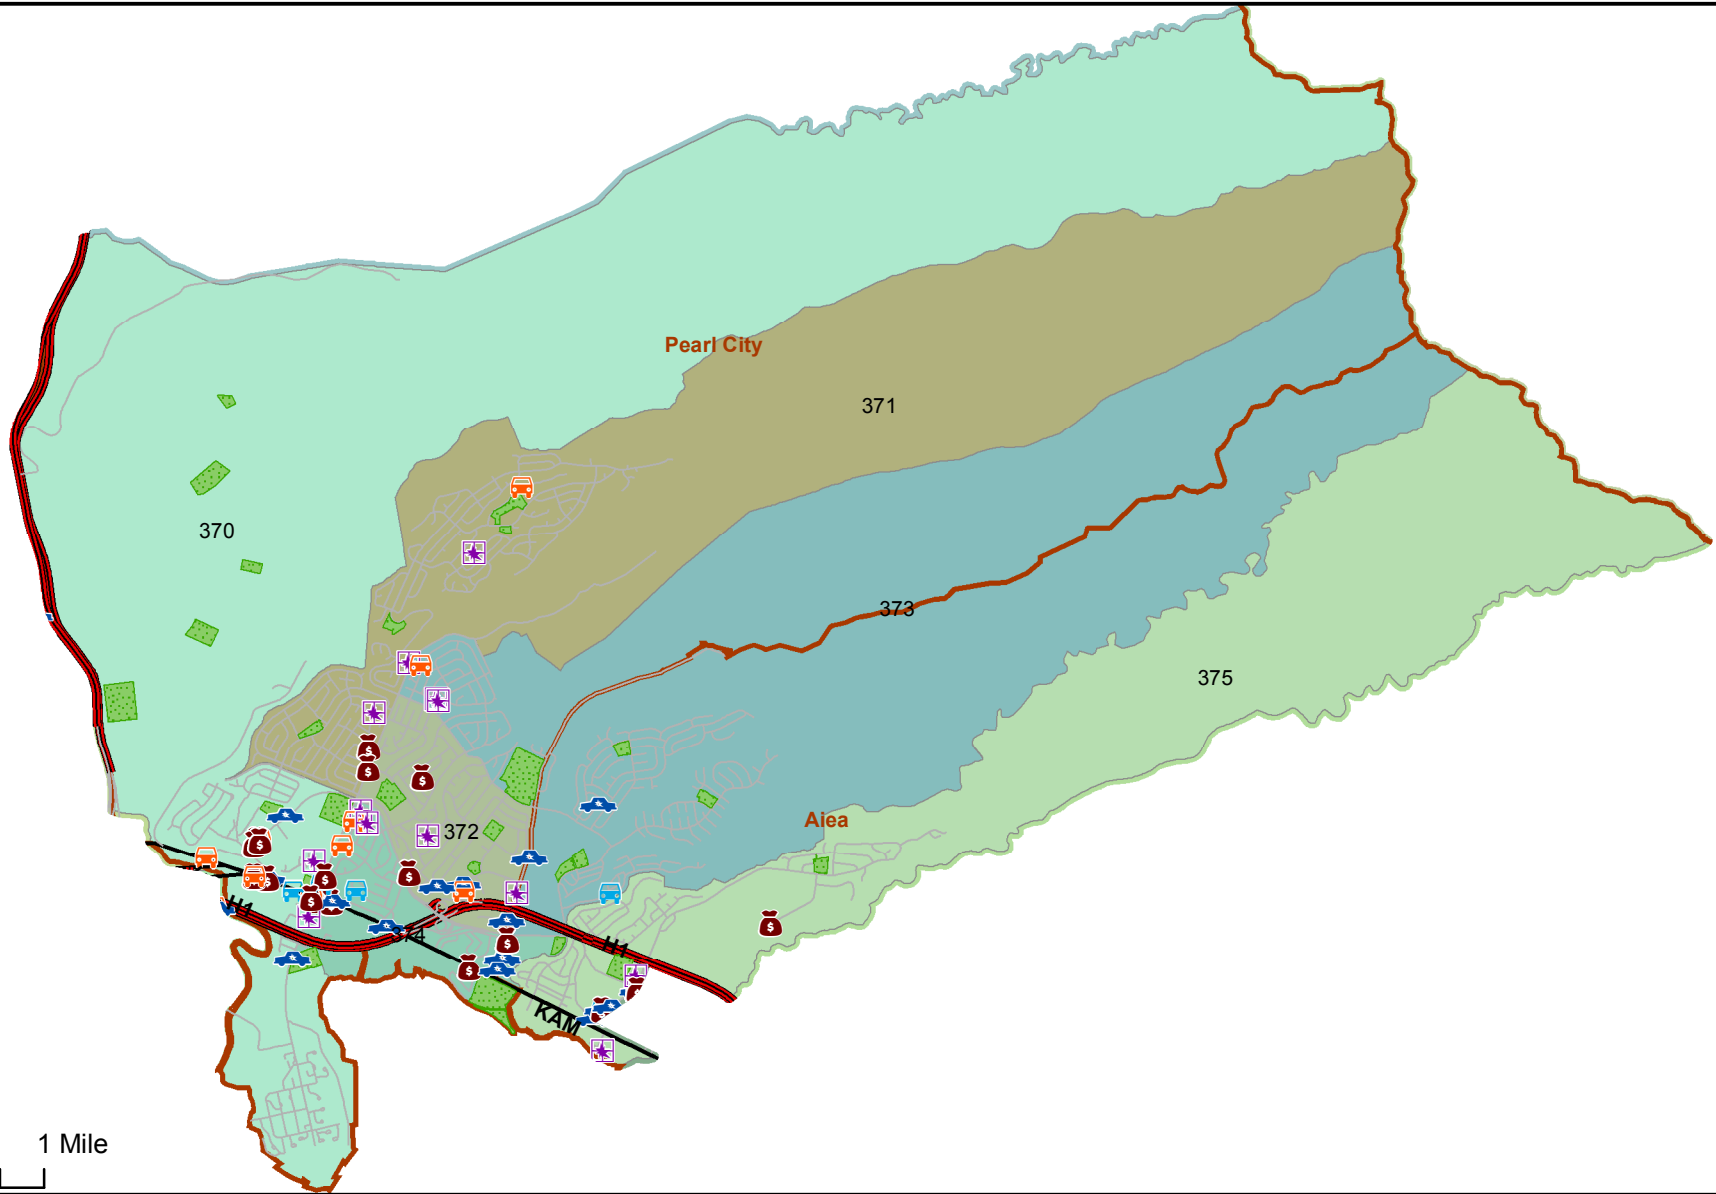

Honolulu Police Department - 7/6/2018 to 7/19/2018

District 3, Sector 2

- | | |
|---------------------|----------------------------------|
| Auto Theft Recovery | Motor Vehicle Theft |
| Burglary | Theft |
| Graffiti | Unauthorized Entry Motor Vehicle |
| Parks | Neighborhood Boards |
- www.honolulupd.org/statistics

Note: This map shows initial calls for service to the Honolulu Police Department regarding Auto Theft Recovery, Motor Vehicle Theft, Unauthorized Entry into a Motor Vehicle, Burglary, Theft, and Graffiti type incidents during the time period listed above. The initial classifications are subject to change.