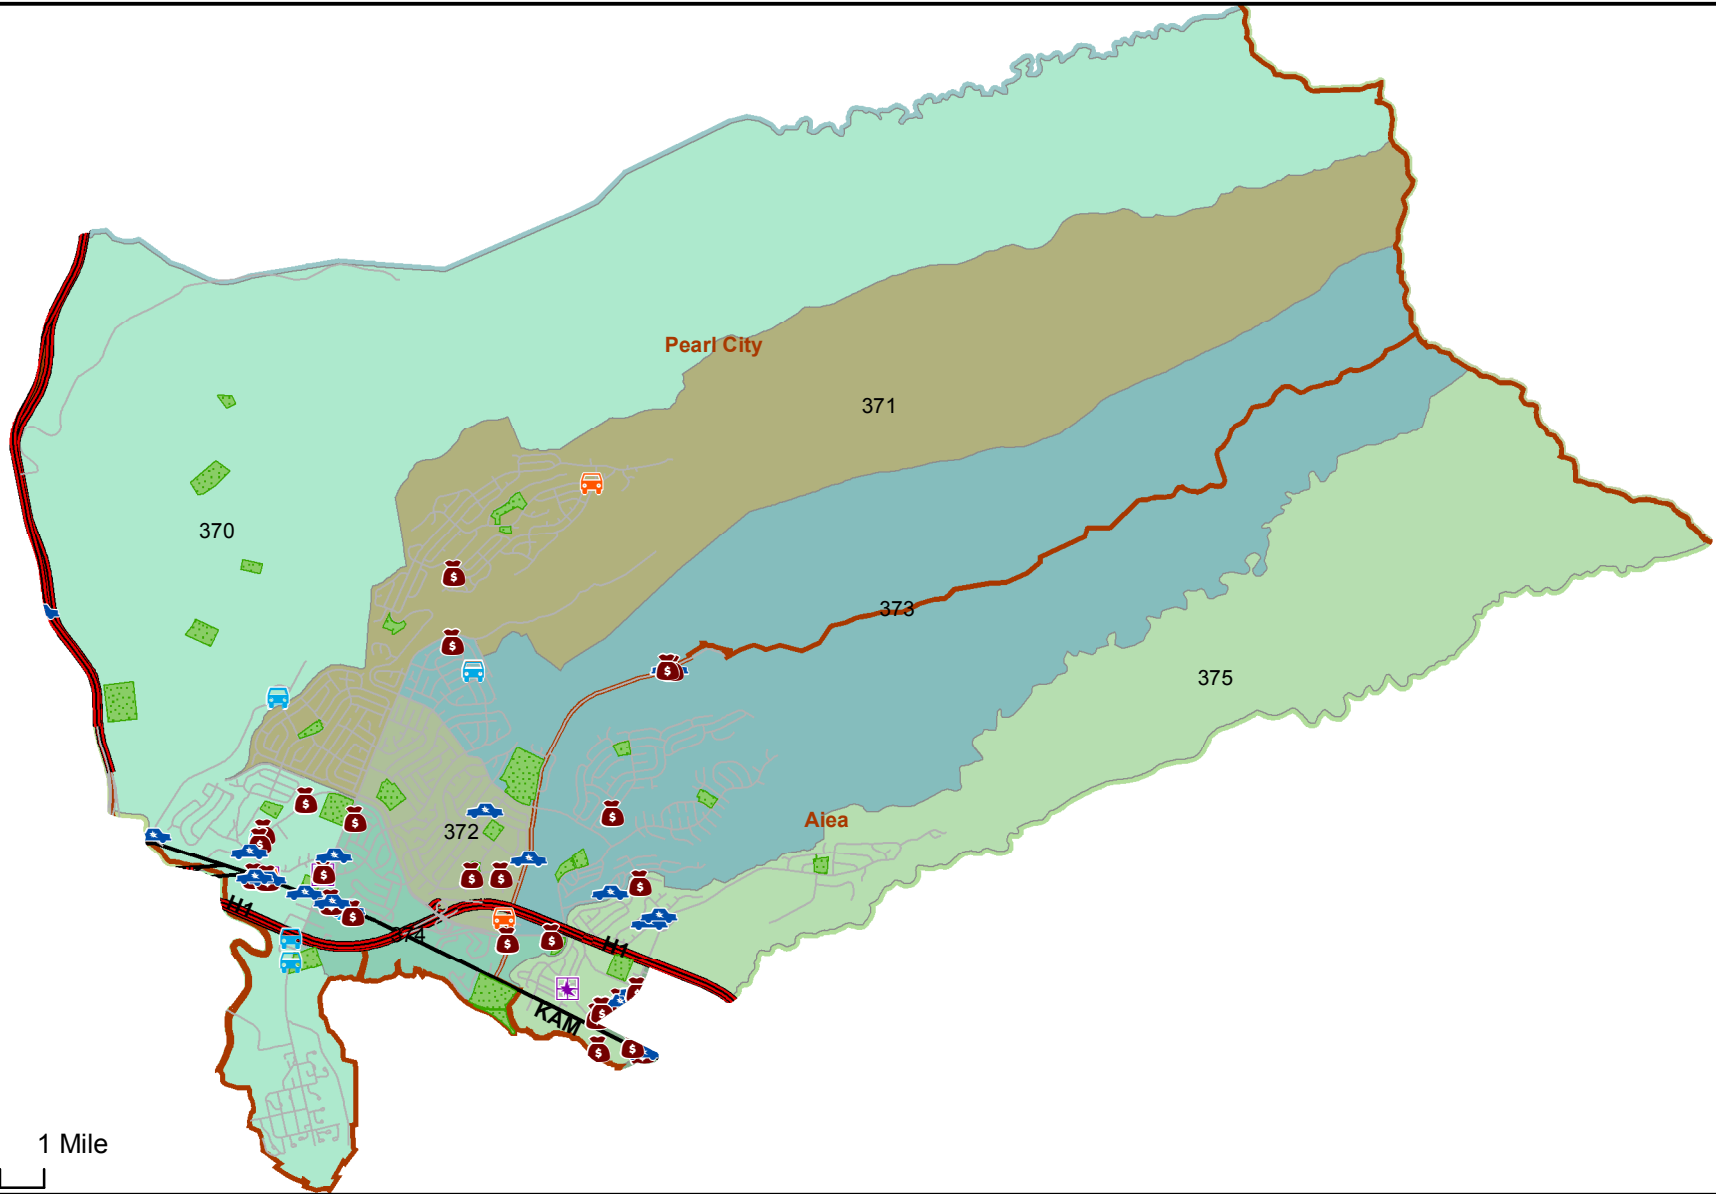

Honolulu Police Department - 11/9/2017 to 11/22/2017

District 3, Sector 2

- | | |
|---------------------|----------------------------------|
| Auto Theft Recovery | Motor Vehicle Theft |
| Burglary | Theft |
| Graffiti | Unauthorized Entry Motor Vehicle |
| Parks | |
| Neighborhood Boards | |
- www.honolulupd.org/statistics

Note: This map shows initial calls for service to the Honolulu Police Department regarding Auto Theft Recovery, Motor Vehicle Theft, Unauthorized Entry into a Motor Vehicle, Burglary, Theft, and Graffiti type incidents during the time period listed above. The initial classifications are subject to change.