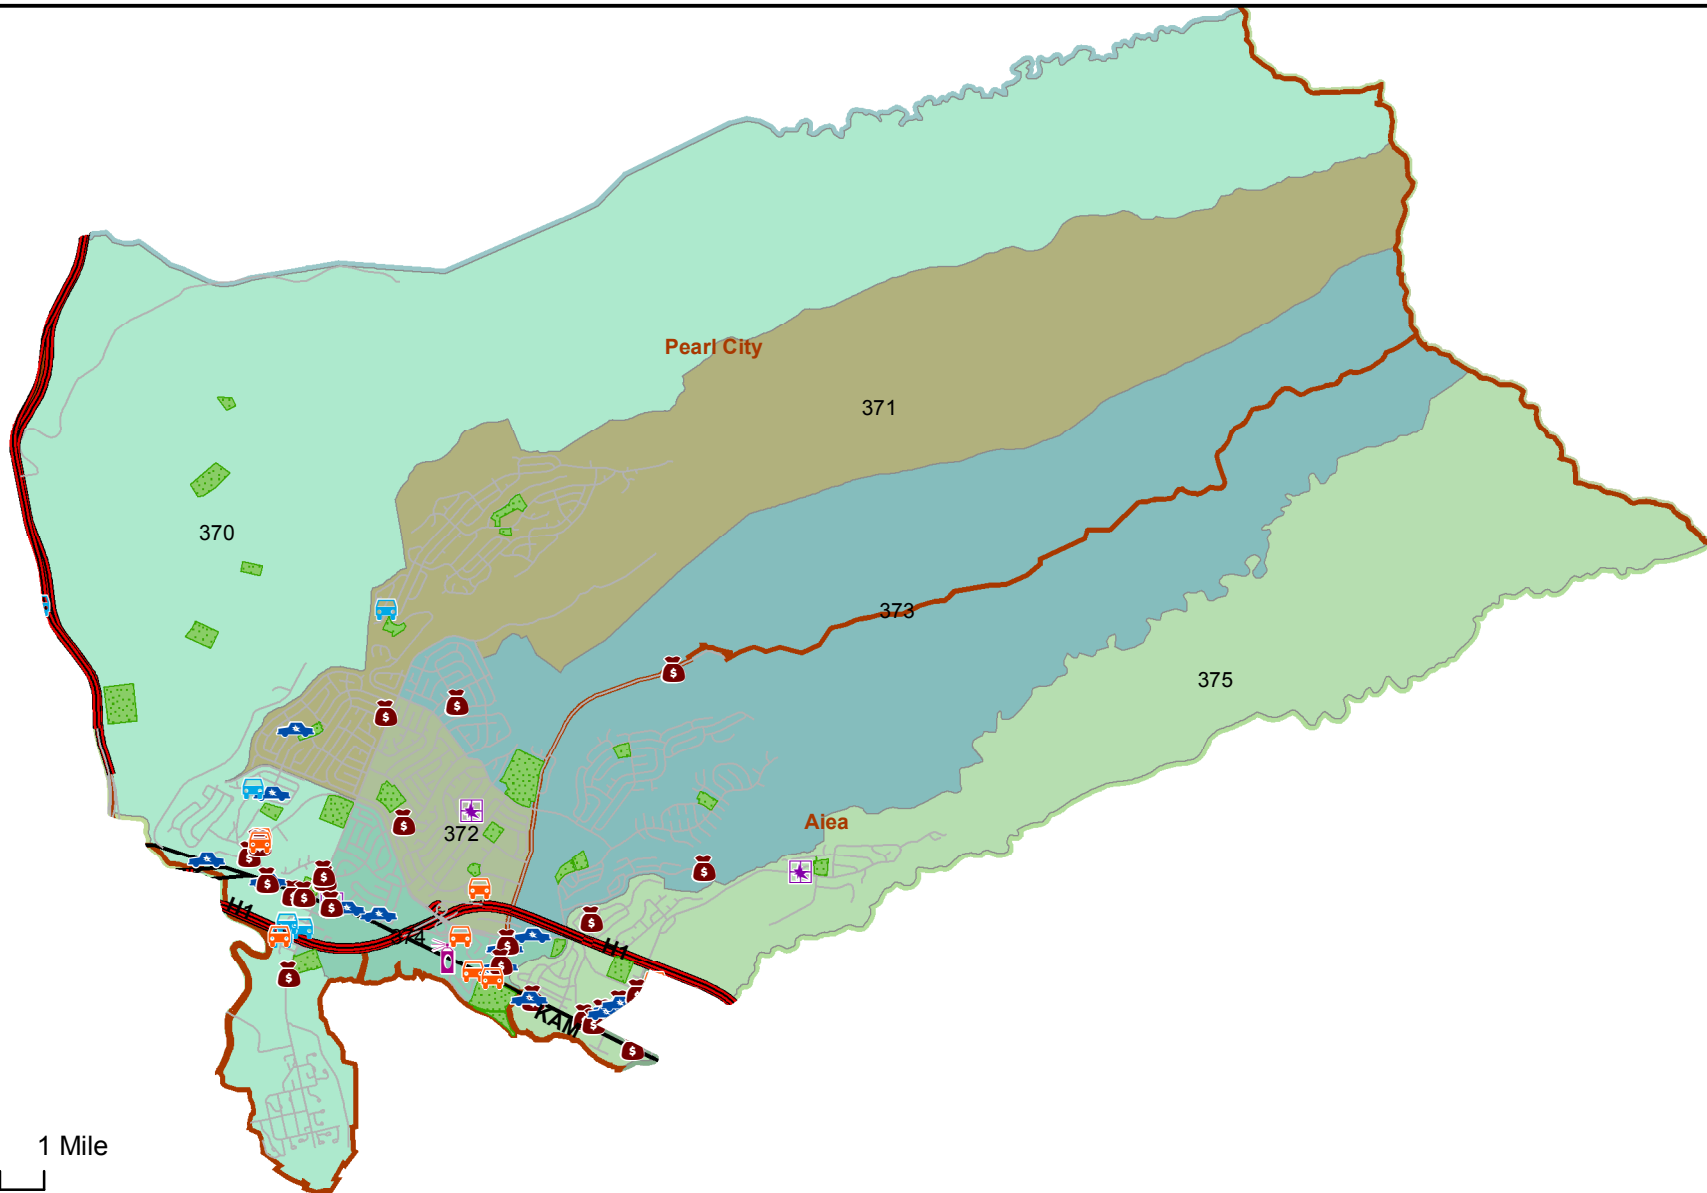

Honolulu Police Department - 5/12/2018 to 5/25/2018

District 3, Sector 2

- | | |
|---------------------|----------------------------------|
| Auto Theft Recovery | Motor Vehicle Theft |
| Burglary | Theft |
| Graffiti | Unauthorized Entry Motor Vehicle |
| Parks | Neighborhood Boards |
- www.honolulupd.org/statistics

Note: This map shows initial calls for service to the Honolulu Police Department regarding Auto Theft Recovery, Motor Vehicle Theft, Unauthorized Entry into a Motor Vehicle, Burglary, Theft, and Graffiti type incidents during the time period listed above. The initial classifications are subject to change.