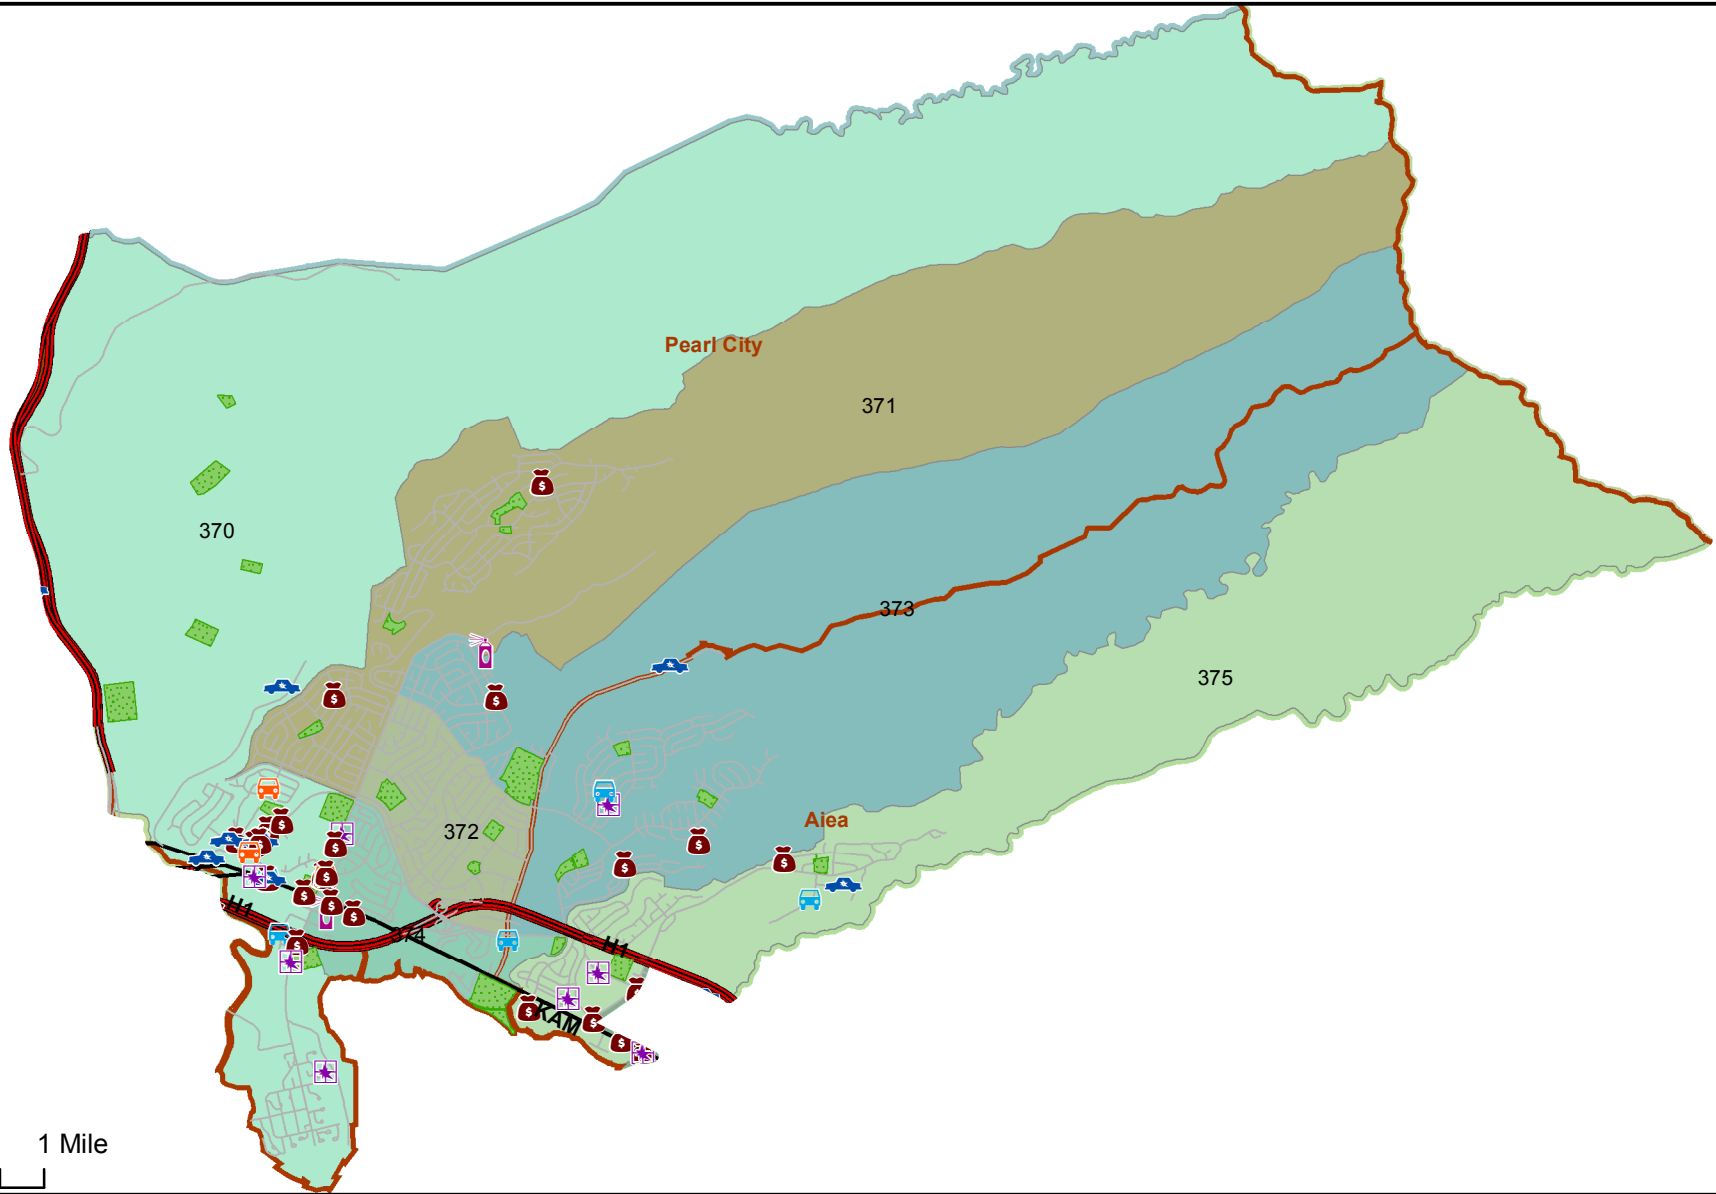

Honolulu Police Department - 10/6/2018 to 10/19/2018

District 3, Sector 2

- | | |
|---------------------|----------------------------------|
| Auto Theft Recovery | Motor Vehicle Theft |
| Burglary | Theft |
| Graffiti | Unauthorized Entry Motor Vehicle |
| Parks | Neighborhood Boards |
- www.honolulupd.org/statistics

Note: This map shows initial calls for service to the Honolulu Police Department regarding Auto Theft Recovery, Motor Vehicle Theft, Unauthorized Entry into a Motor Vehicle, Burglary, Theft, and Graffiti type incidents during the time period listed above. The initial classifications are subject to change.

Source: Computer Aided Dispatch System
Created by the HPD Information Technology Division