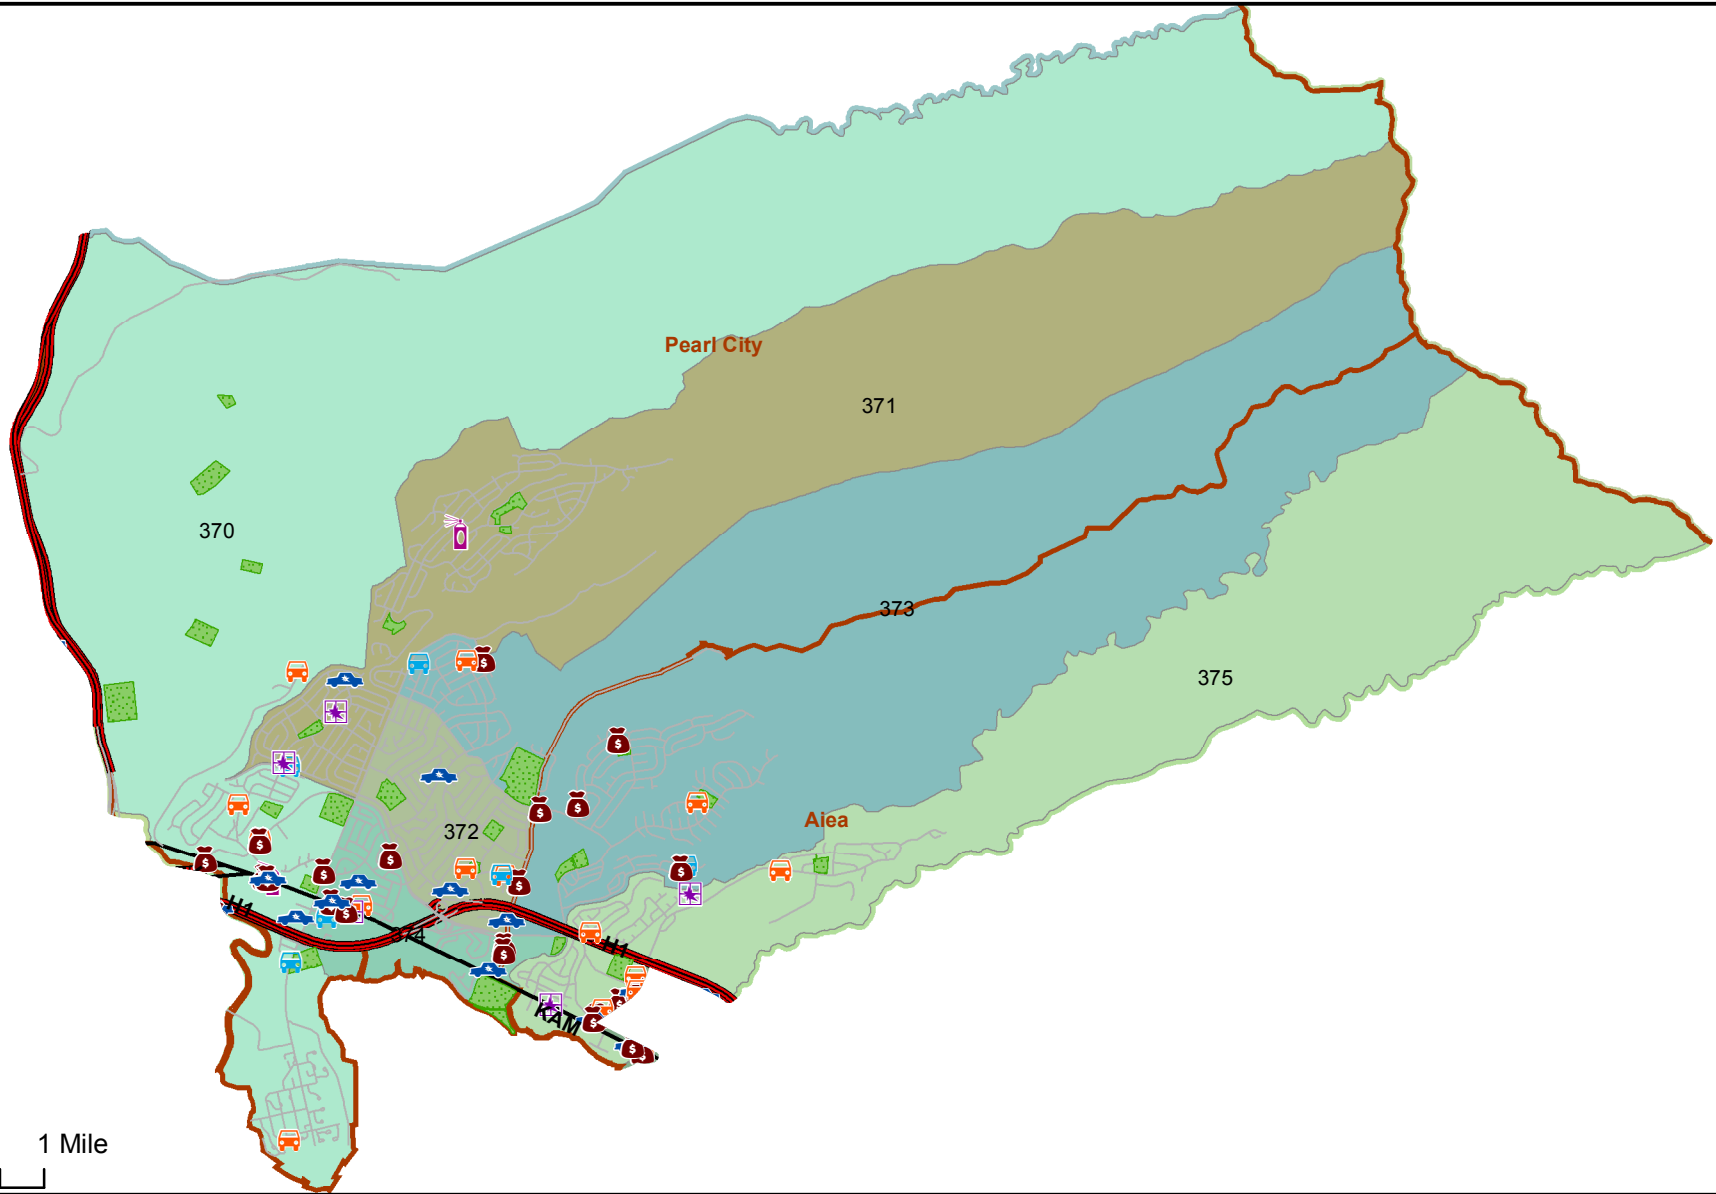

# Honolulu Police Department - 2/8/2018 to 2/21/2018

District 3, Sector 2

- |                     |                                  |
|---------------------|----------------------------------|
| Auto Theft Recovery | Motor Vehicle Theft              |
| Burglary            | Theft                            |
| Graffiti            | Unauthorized Entry Motor Vehicle |
| Parks               | Neighborhood Boards              |
- [www.honolulupd.org/statistics](http://www.honolulupd.org/statistics)

Note: This map shows initial calls for service to the Honolulu Police Department regarding Auto Theft Recovery, Motor Vehicle Theft, Unauthorized Entry into a Motor Vehicle, Burglary, Theft, and Graffiti type incidents during the time period listed above. The initial classifications are subject to change.

Source: Computer Aided Dispatch System  
Created by the HPD Information Technology Division