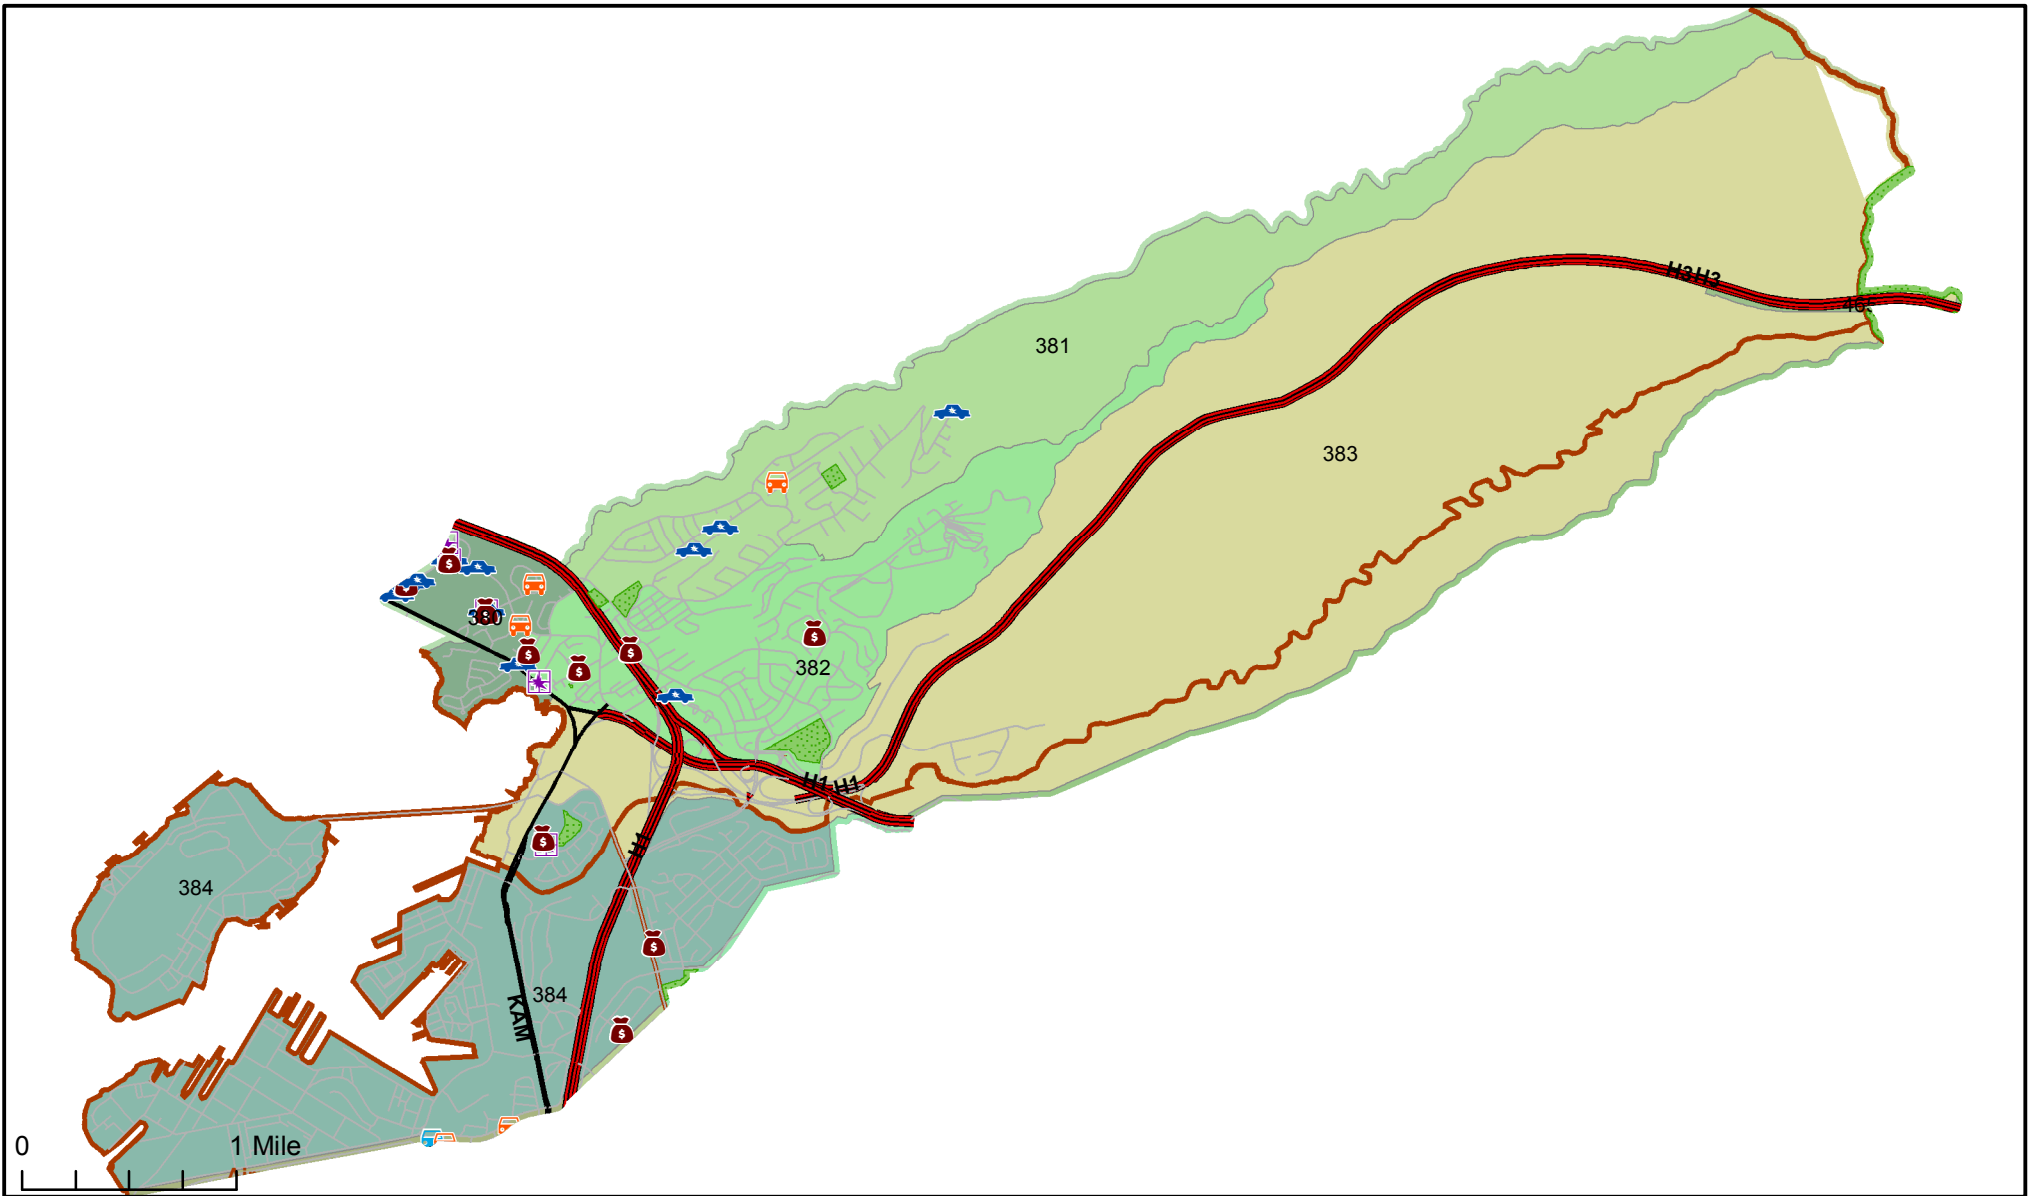

Honolulu Police Department - 7/6/2018 to 7/19/2018

District 3, Sector 3

- | | |
|---------------------|----------------------------------|
| Auto Theft Recovery | Motor Vehicle Theft |
| Burglary | Theft |
| Graffiti | Unauthorized Entry Motor Vehicle |
| Parks | Neighborhood Boards |
- www.honolulupd.org/statistics

Note: This map shows initial calls for service to the Honolulu Police Department regarding Auto Theft Recovery, Motor Vehicle Theft, Unauthorized Entry into a Motor Vehicle, Burglary, Theft, and Graffiti type incidents during the time period listed above. The initial classifications are subject to change.