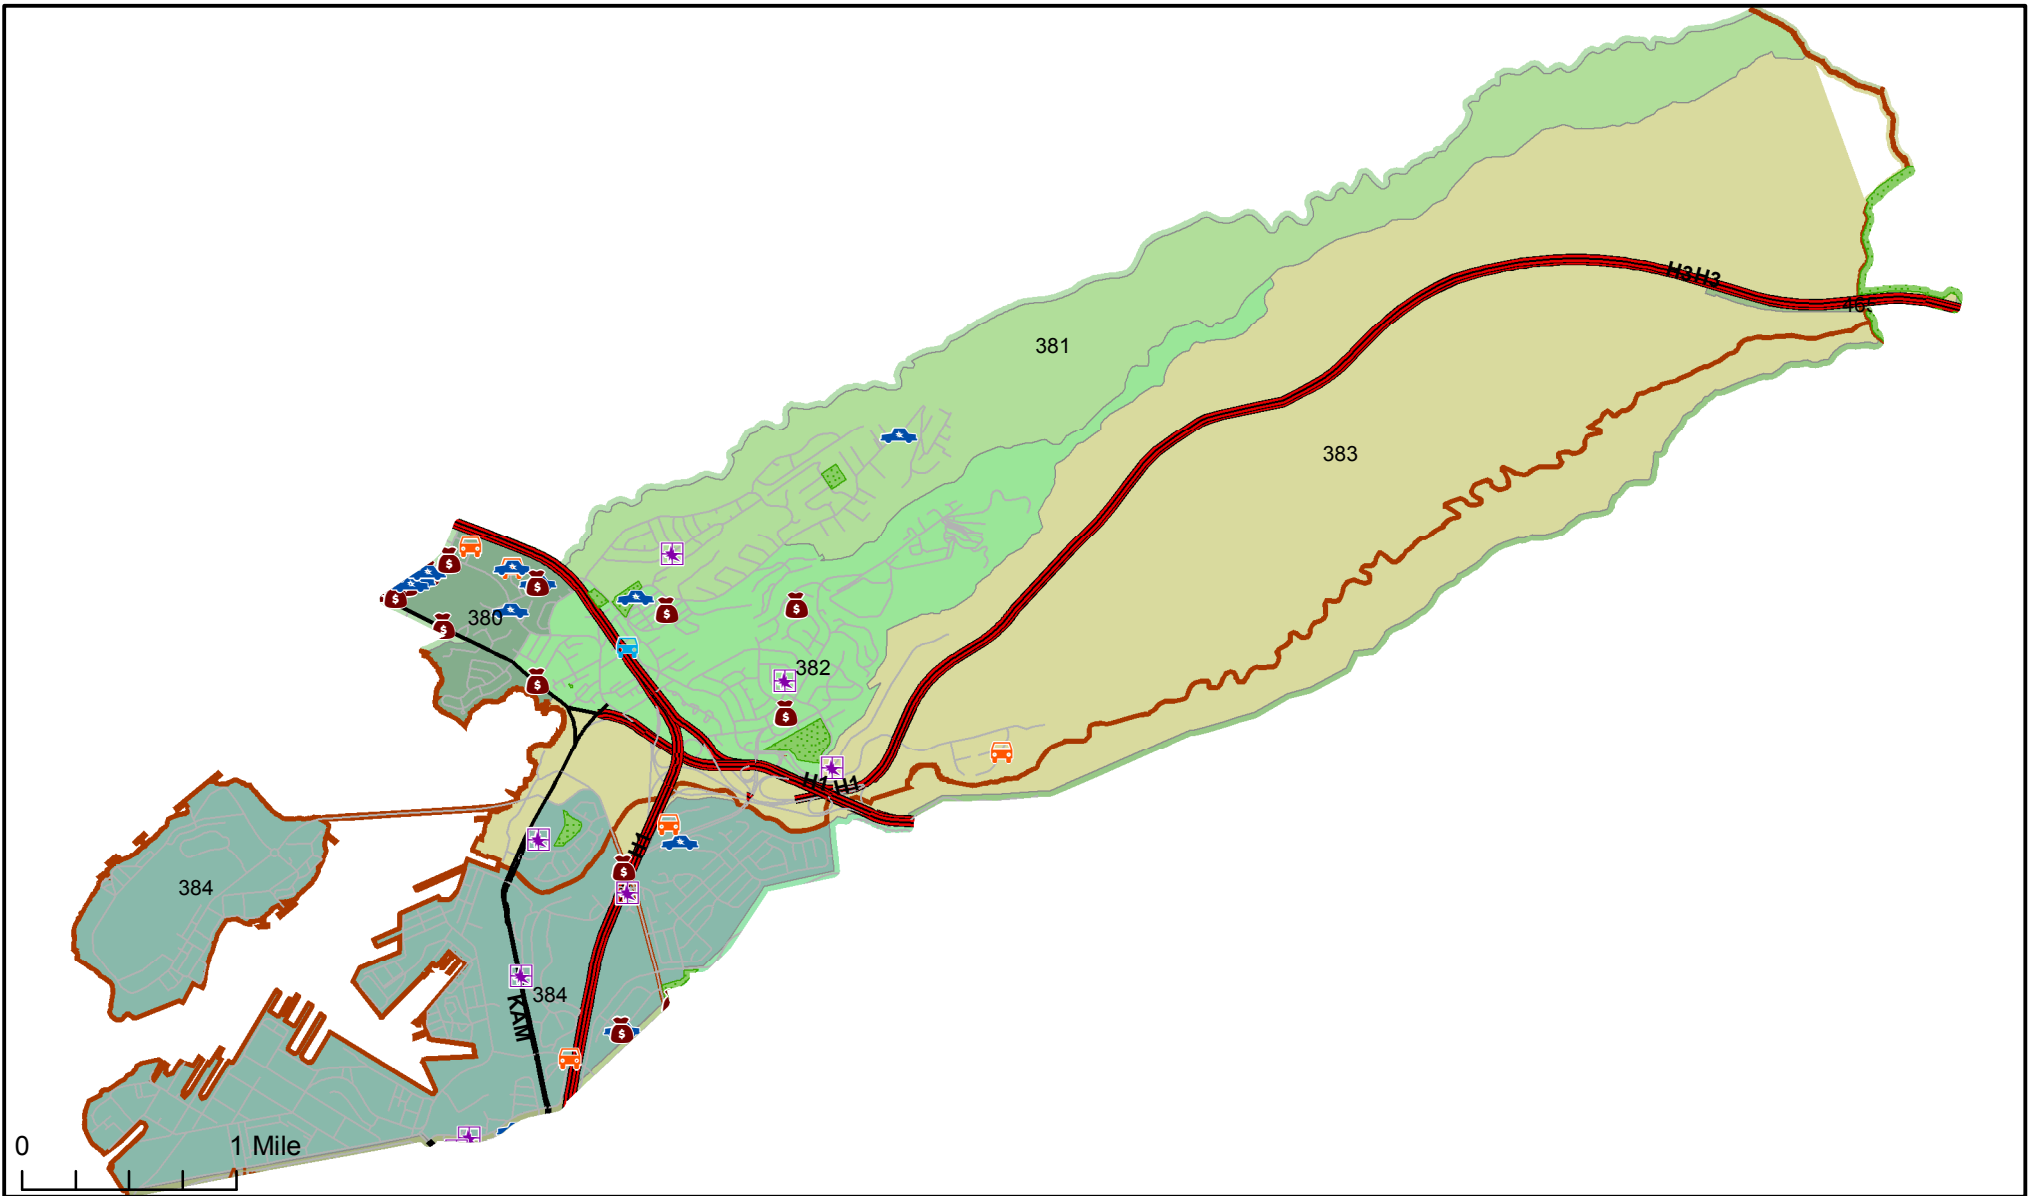

Honolulu Police Department - 5/12/2018 to 5/25/2018

District 3, Sector 3

- | | |
|--|--|
|  Auto Theft Recovery |  Motor Vehicle Theft |
|  Burglary |  Theft |
|  Graffiti |  Unauthorized Entry Motor Vehicle |
|  Parks |  Neighborhood Boards |
- www.honolulupd.org/statistics

Note: This map shows initial calls for service to the Honolulu Police Department regarding Auto Theft Recovery, Motor Vehicle Theft, Unauthorized Entry into a Motor Vehicle, Burglary, Theft, and Graffiti type incidents during the time period listed above. The initial classifications are subject to change.