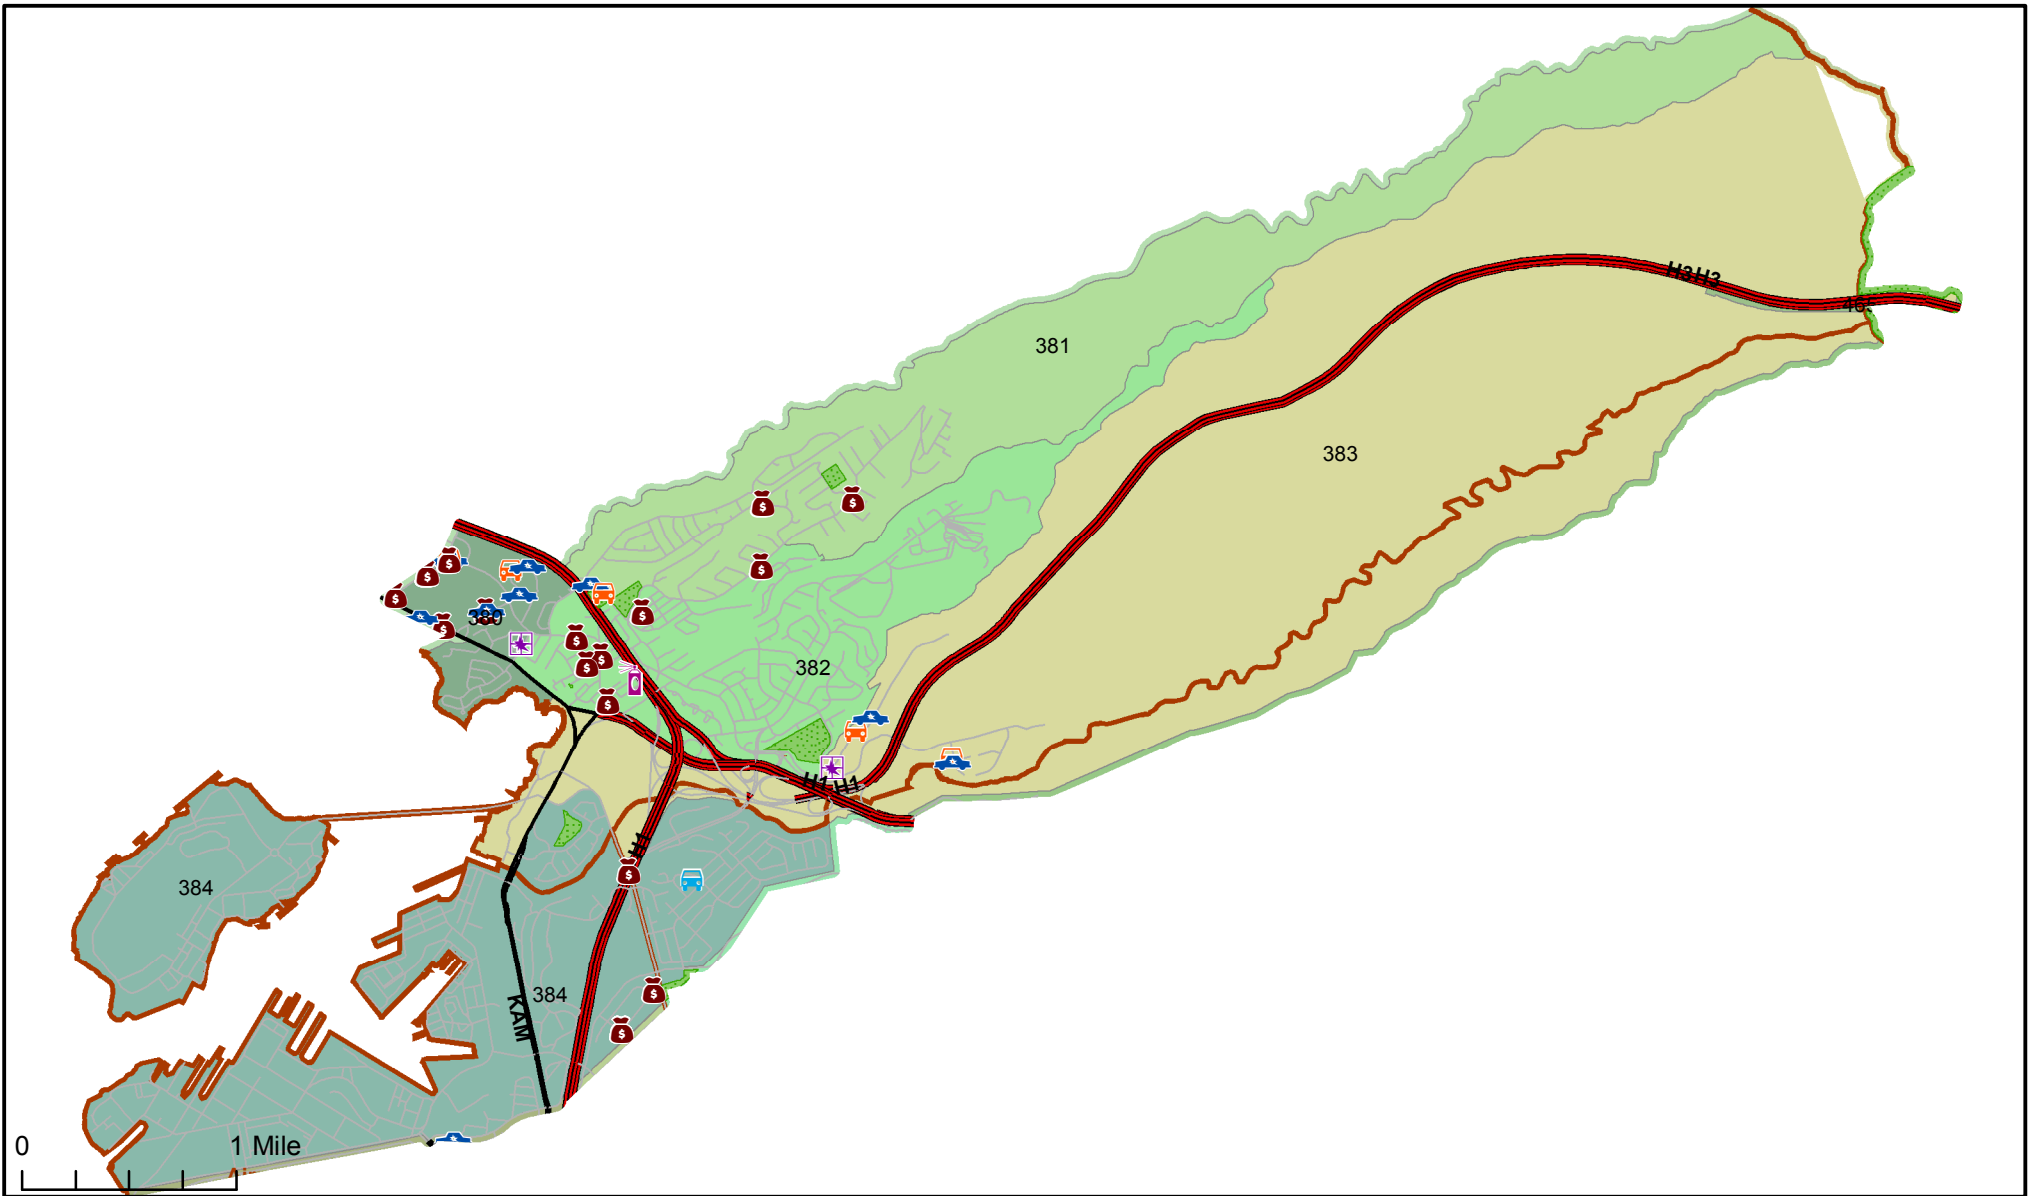

# Honolulu Police Department - 9/9/2017 to 9/22/2017

District 3, Sector 3

- |                     |                                  |
|---------------------|----------------------------------|
| Auto Theft Recovery | Motor Vehicle Theft              |
| Burglary            | Theft                            |
| Graffiti            | Unauthorized Entry Motor Vehicle |
| Parks               | Neighborhood Boards              |
- [www.honolulupd.org/statistics](http://www.honolulupd.org/statistics)

Note: This map shows initial calls for service to the Honolulu Police Department regarding Auto Theft Recovery, Motor Vehicle Theft, Unauthorized Entry into a Motor Vehicle, Burglary, Theft, and Graffiti type incidents during the time period listed above. The initial classifications are subject to change.