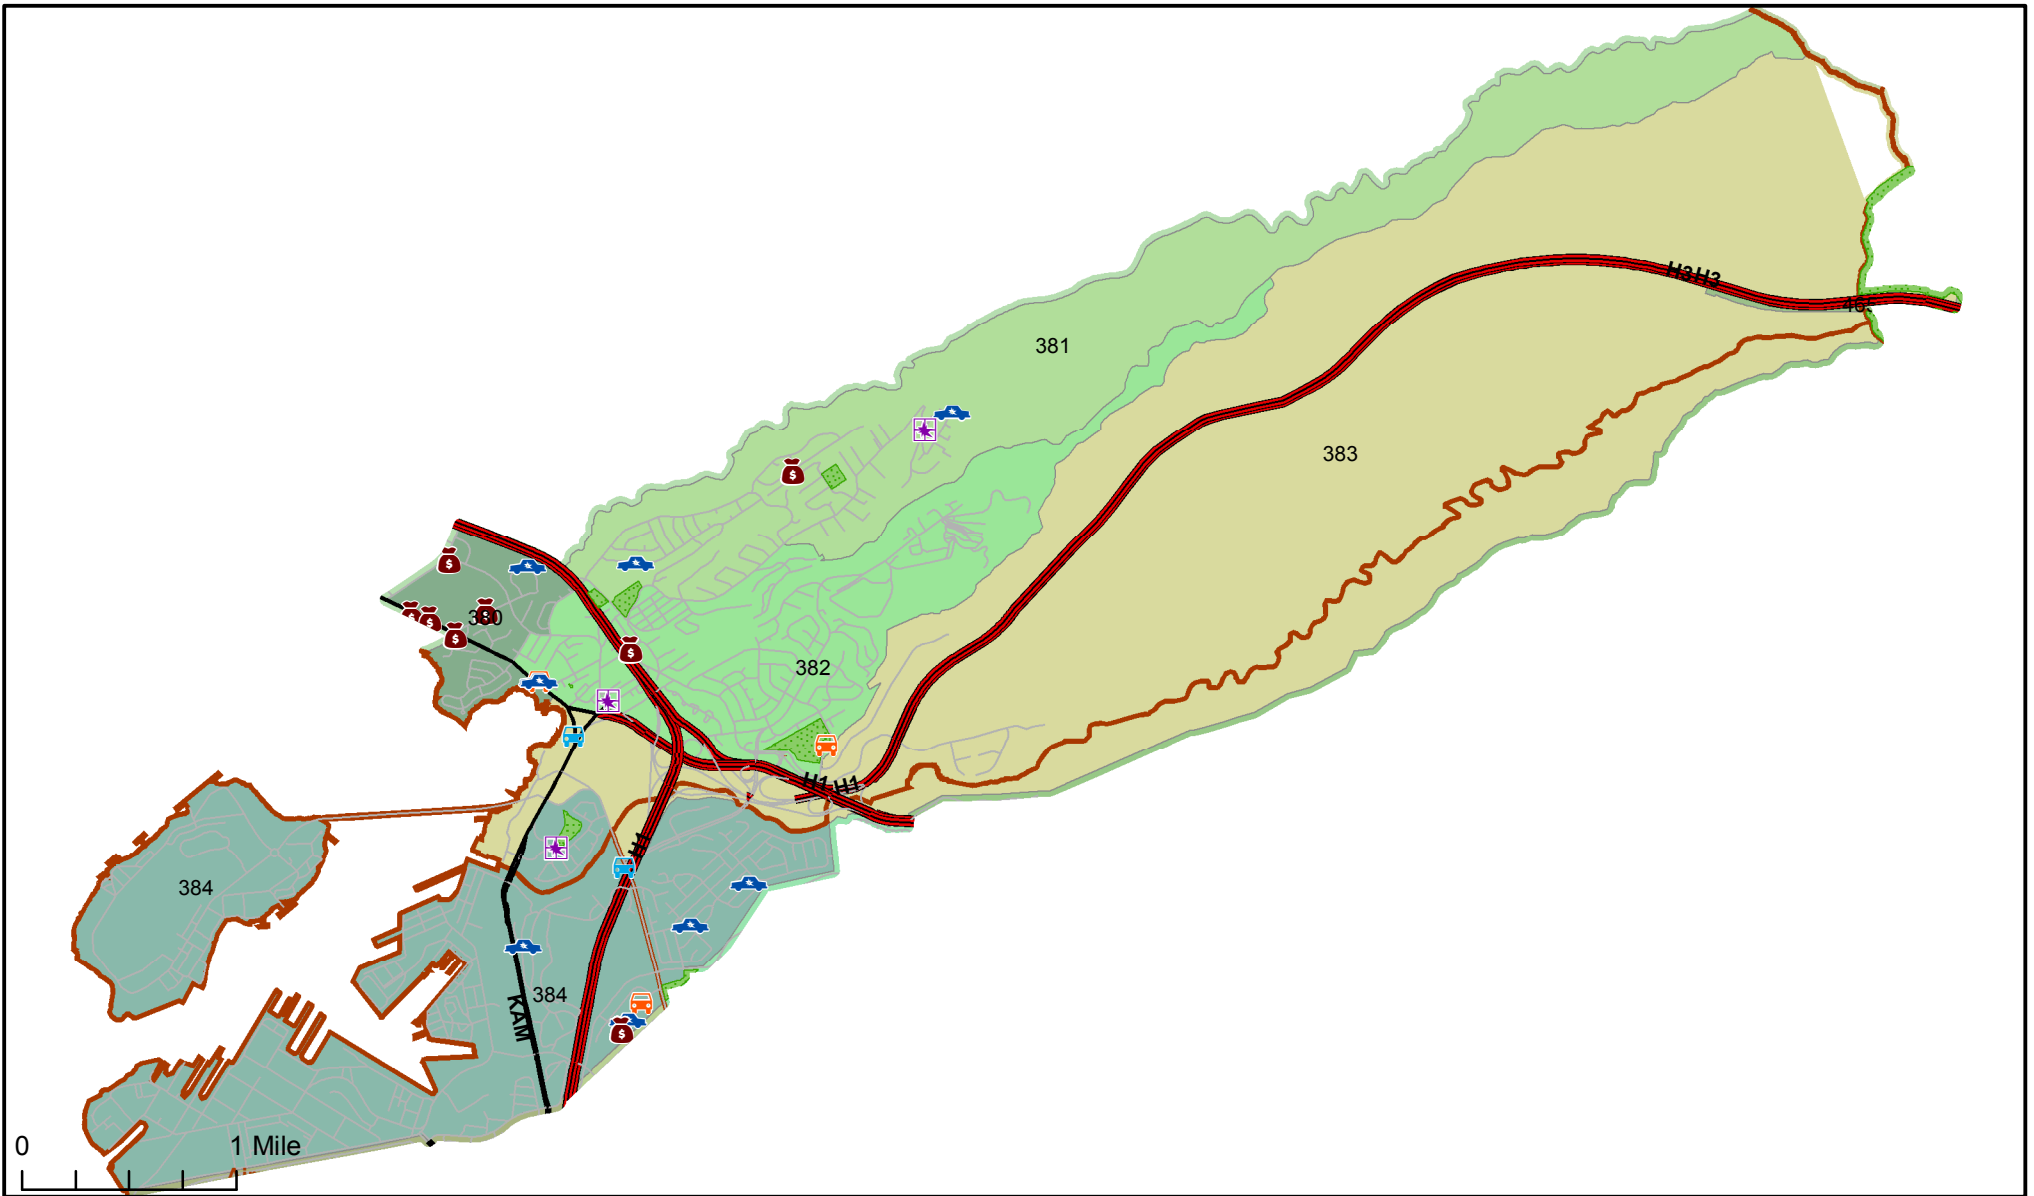

# Honolulu Police Department - 10/4/2018 to 10/17/2018

District 3, Sector 3

- |  |  |
|--|--|
|  Auto Theft Recovery |  Motor Vehicle Theft              |
|  Burglary            |  Theft                            |
|  Graffiti            |  Unauthorized Entry Motor Vehicle |
|  Parks              |  Neighborhood Boards              |
- [www.honolulupd.org/statistics](http://www.honolulupd.org/statistics)

Note: This map shows initial calls for service to the Honolulu Police Department regarding Auto Theft Recovery, Motor Vehicle Theft, Unauthorized Entry into a Motor Vehicle, Burglary, Theft, and Graffiti type incidents during the time period listed above. The initial classifications are subject to change.