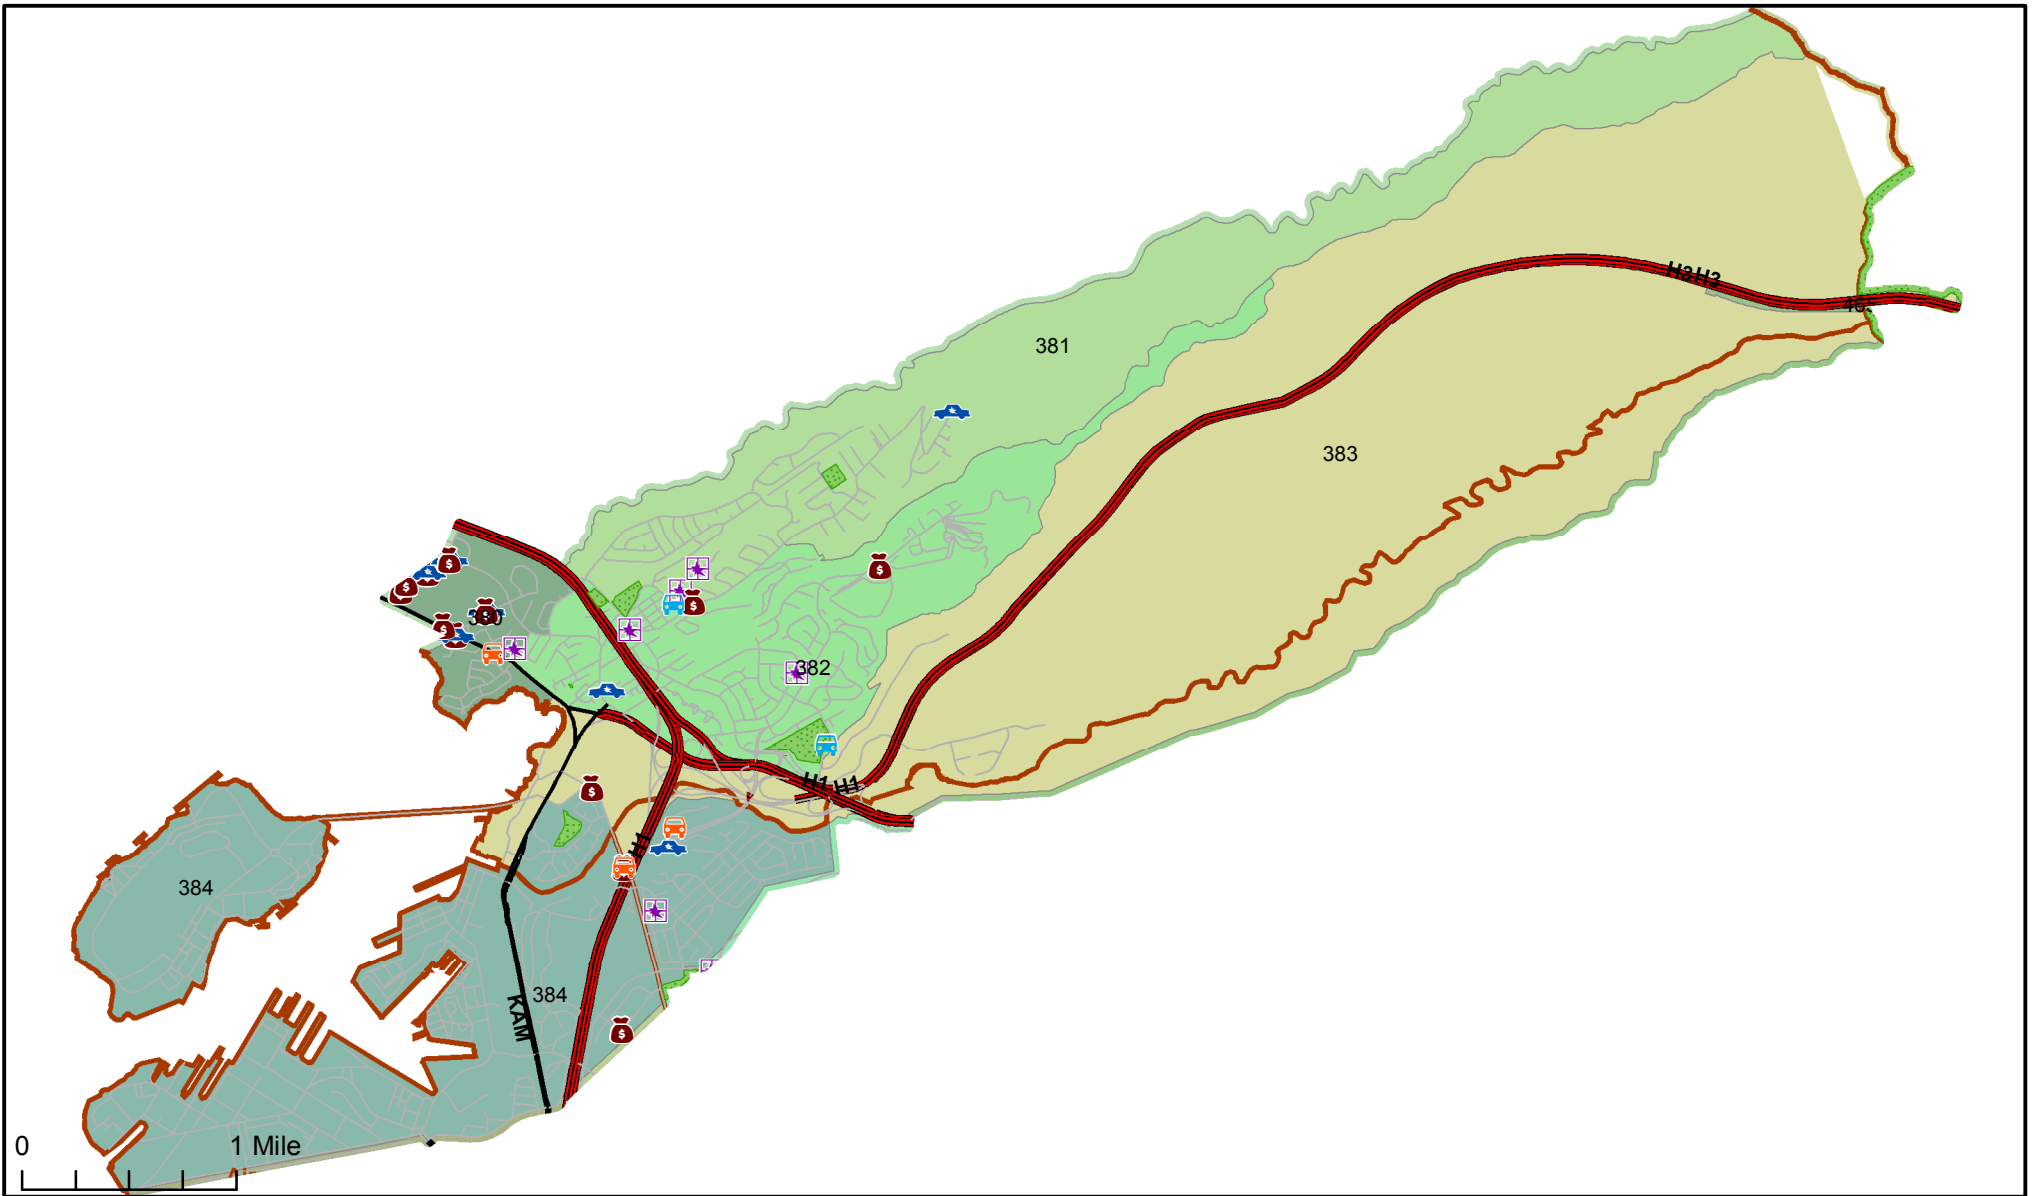

Honolulu Police Department - 11/9/2017 to 11/22/2017

District 3, Sector 3

- | | |
|---------------------|----------------------------------|
| Auto Theft Recovery | Motor Vehicle Theft |
| Burglary | Theft |
| Graffiti | Unauthorized Entry Motor Vehicle |
| Parks | |
| Neighborhood Boards | |
- www.honolulupd.org/statistics

Note: This map shows initial calls for service to the Honolulu Police Department regarding Auto Theft Recovery, Motor Vehicle Theft, Unauthorized Entry into a Motor Vehicle, Burglary, Theft, and Graffiti type incidents during the time period listed above. The initial classifications are subject to change.