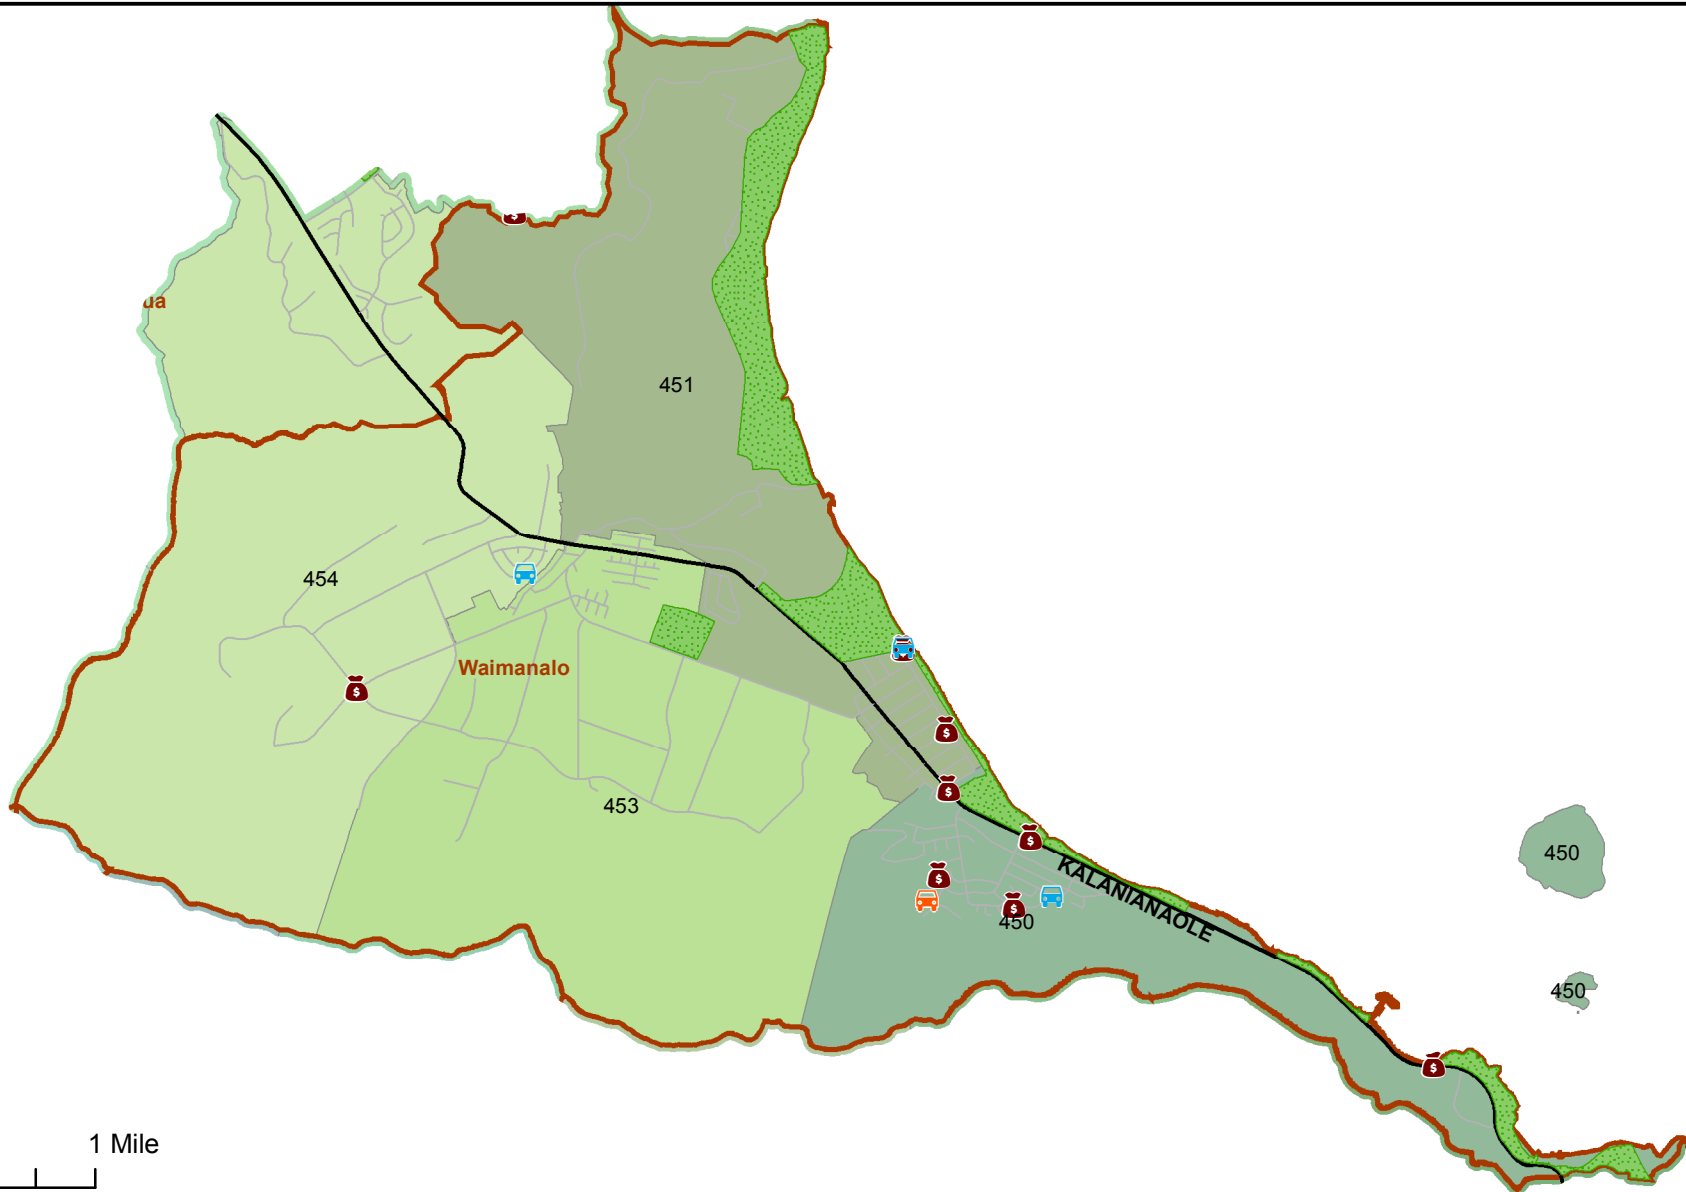

Honolulu Police Department - 9/9/2017 to 9/22/2017

District 4, Sector 1

- | | |
|--------------------------------------------------------------------------------------------------------|----------------------------------------------------------------------------------------------------------------------|
|  Auto Theft Recovery |  Motor Vehicle Theft |
|  Burglary |  Theft |
|  Graffiti |  Unauthorized Entry Motor Vehicle |
|  Parks |  Neighborhood Boards |
- www.honolulupd.org/statistics

Note: This map shows initial calls for service to the Honolulu Police Department regarding Auto Theft Recovery, Motor Vehicle Theft, Unauthorized Entry into a Motor Vehicle, Burglary, Theft, and Graffiti type incidents during the time period listed above. The initial classifications are subject to change.