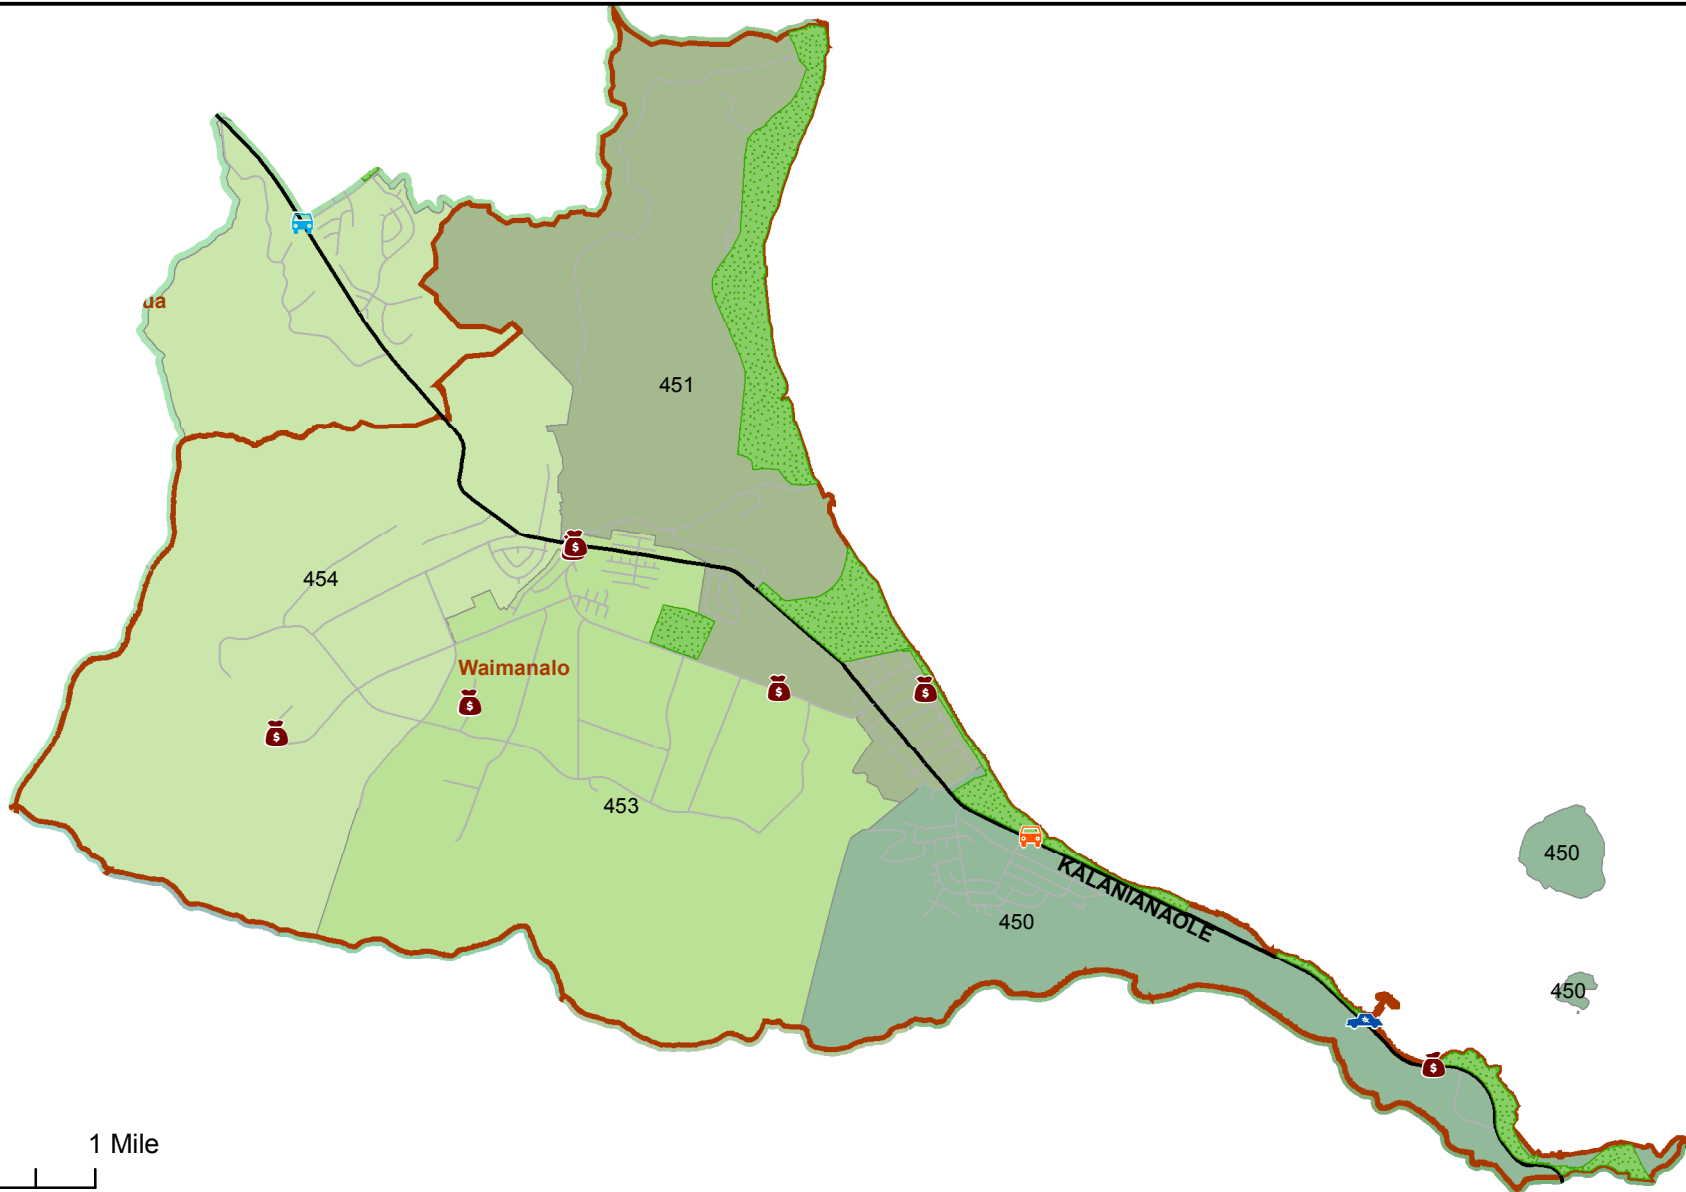

Honolulu Police Department - 7/6/2018 to 7/19/2018

District 4, Sector 1

- | | |
|--------------------------------------------------------------------------------------------------------|----------------------------------------------------------------------------------------------------------------------|
|  Auto Theft Recovery |  Motor Vehicle Theft |
|  Burglary |  Theft |
|  Graffiti |  Unauthorized Entry Motor Vehicle |
|  Parks |  Neighborhood Boards |
- www.honolulupd.org/statistics

Note: This map shows initial calls for service to the Honolulu Police Department regarding Auto Theft Recovery, Motor Vehicle Theft, Unauthorized Entry into a Motor Vehicle, Burglary, Theft, and Graffiti type incidents during the time period listed above. The initial classifications are subject to change.