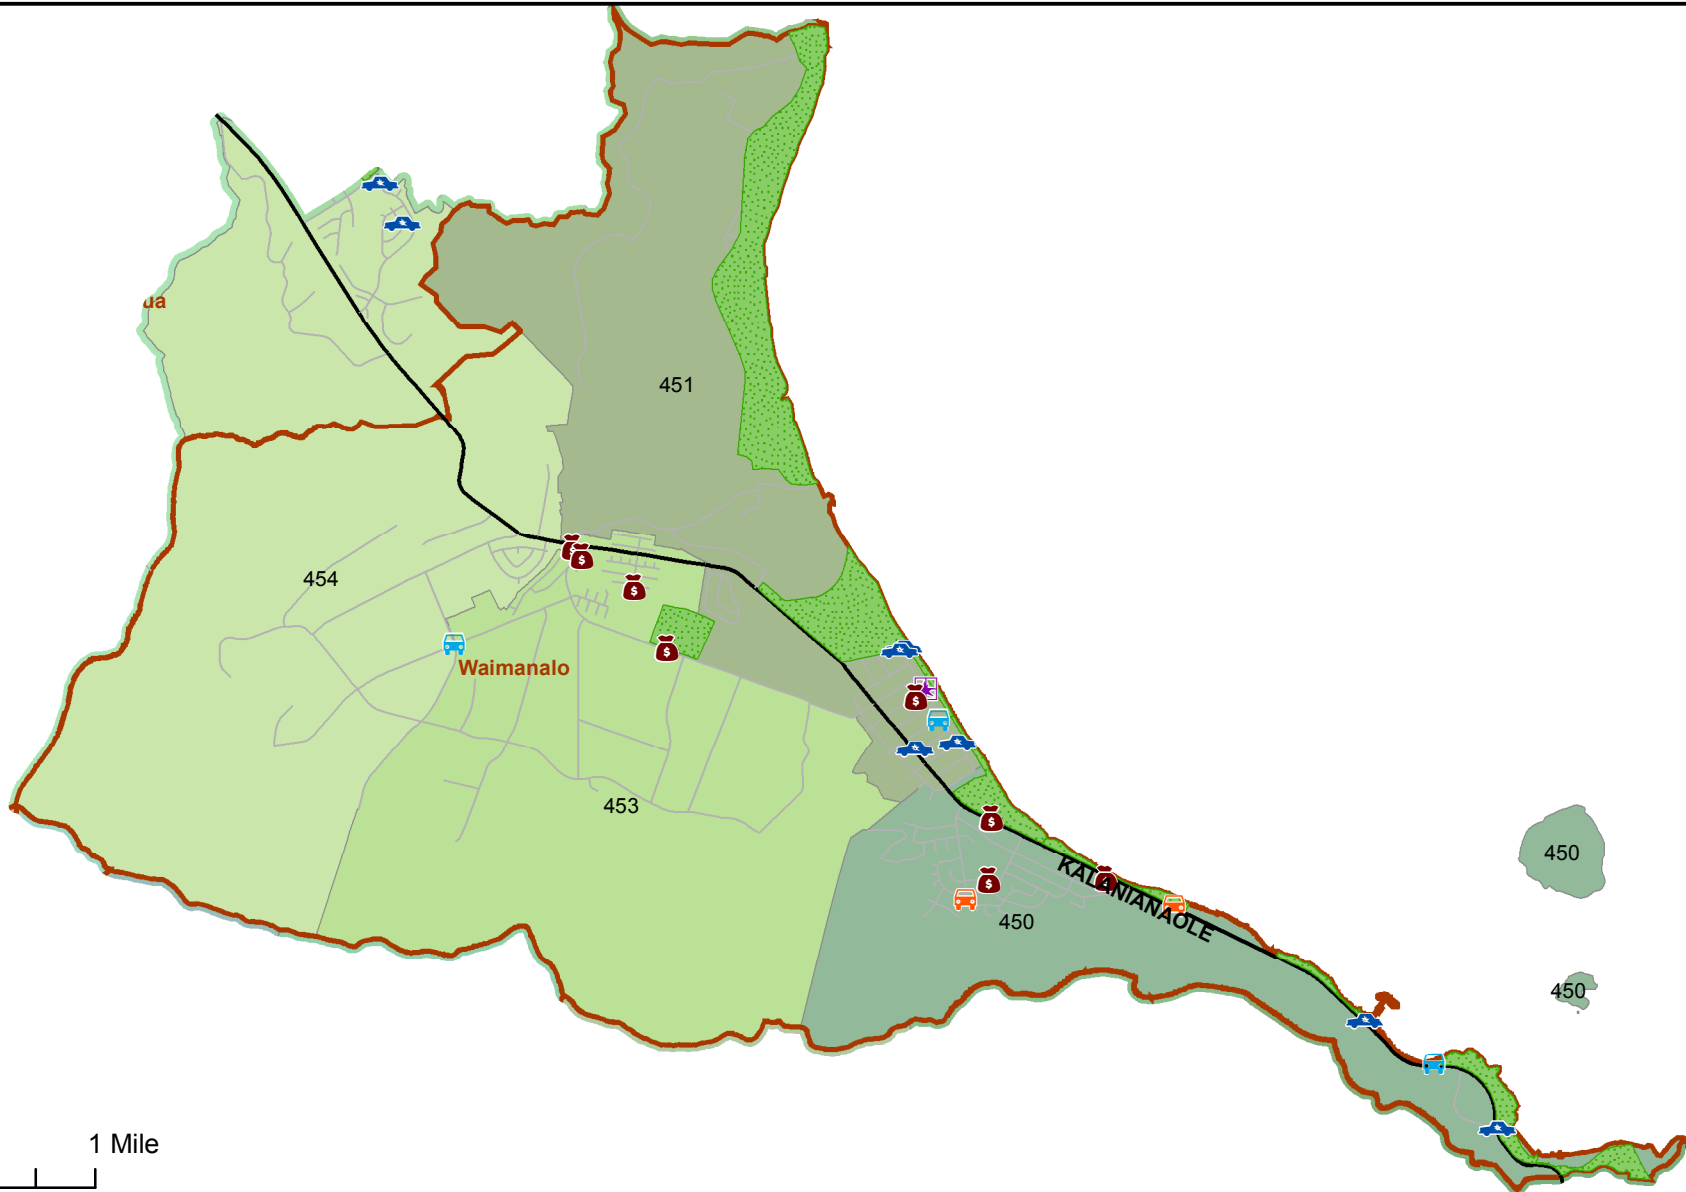

# Honolulu Police Department - 10/6/2018 to 10/19/2018

District 4, Sector 1

- |  |  |
|--|--|
|  Auto Theft Recovery |  Motor Vehicle Theft              |
|  Burglary            |  Theft                            |
|  Graffiti            |  Unauthorized Entry Motor Vehicle |
|  Parks              |  Neighborhood Boards              |
- [www.honolulupd.org/statistics](http://www.honolulupd.org/statistics)

Note: This map shows initial calls for service to the Honolulu Police Department regarding Auto Theft Recovery, Motor Vehicle Theft, Unauthorized Entry into a Motor Vehicle, Burglary, Theft, and Graffiti type incidents during the time period listed above. The initial classifications are subject to change.