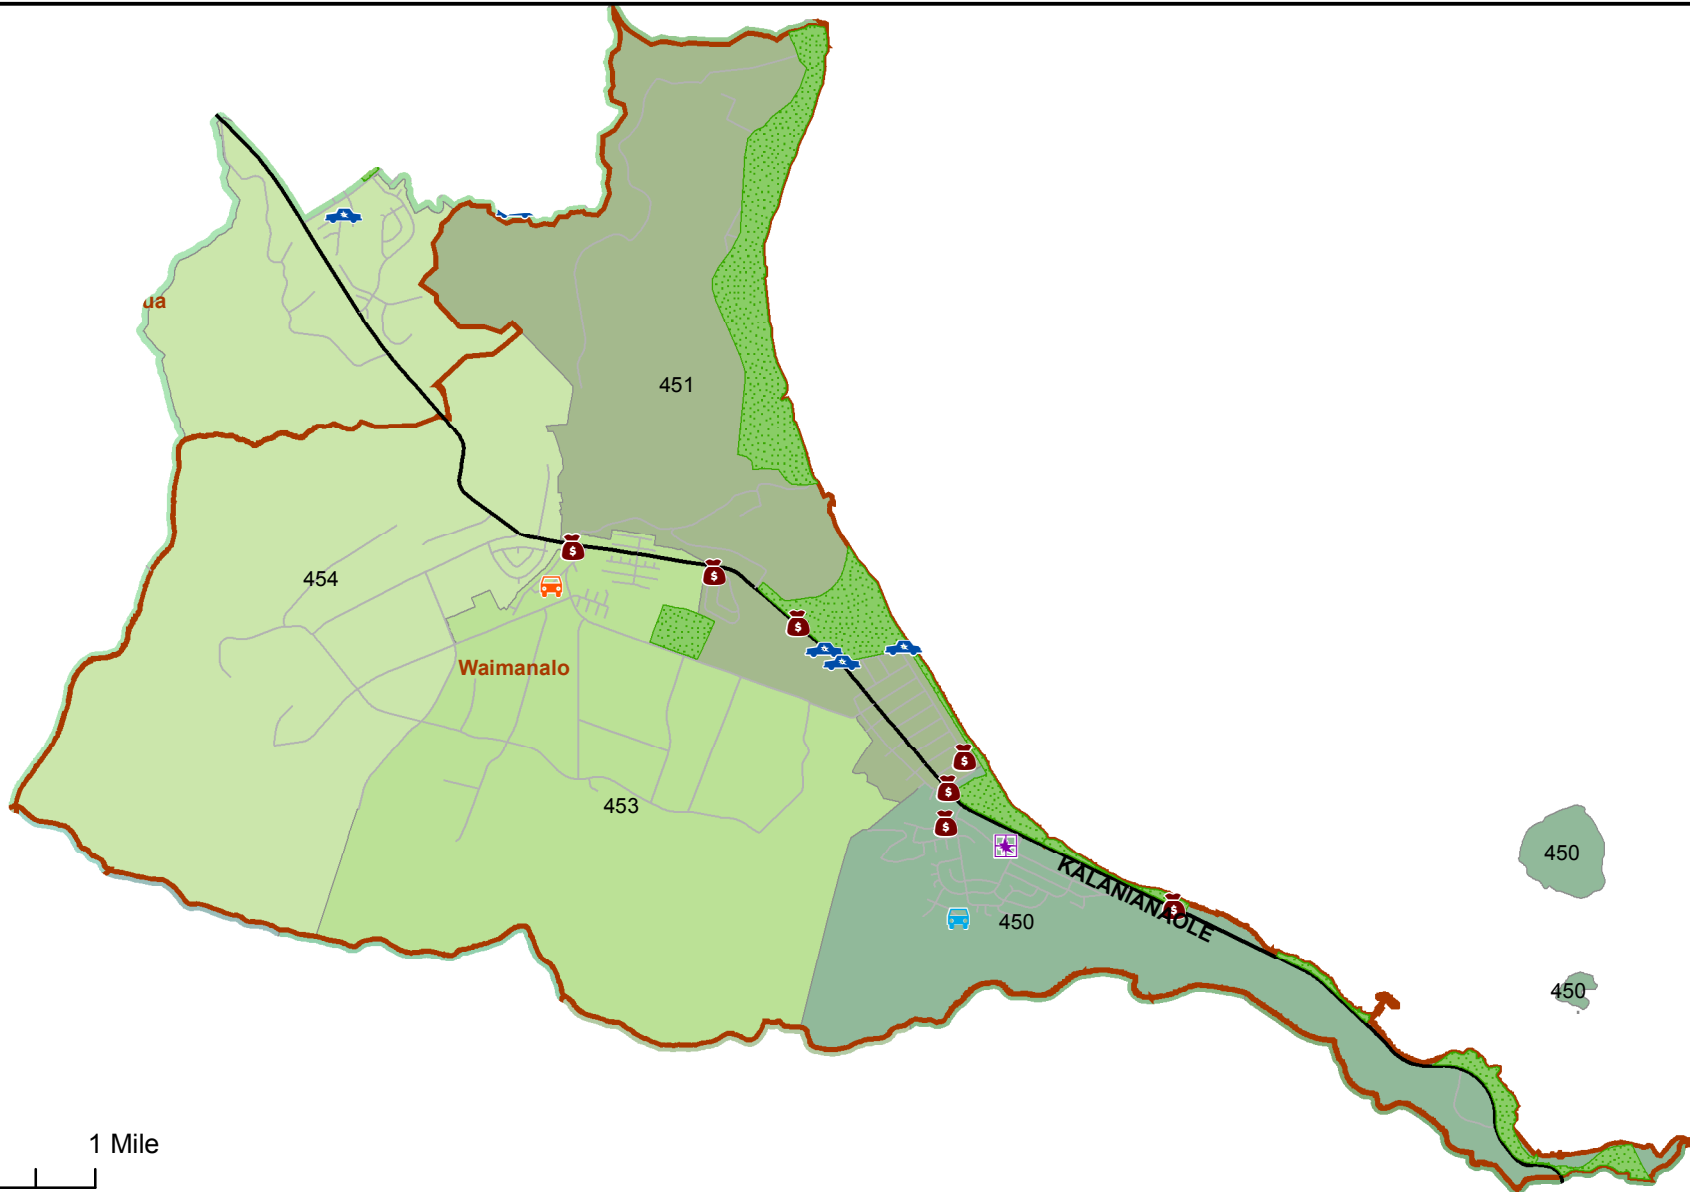

# Honolulu Police Department - 11/9/2017 to 11/22/2017

District 4, Sector 1

- |                     |                                  |
|---------------------|----------------------------------|
| Auto Theft Recovery | Motor Vehicle Theft              |
| Burglary            | Theft                            |
| Graffiti            | Unauthorized Entry Motor Vehicle |
| Parks               |                                  |
| Neighborhood Boards |                                  |
- [www.honoluluupd.org/statistics](http://www.honoluluupd.org/statistics)

Note: This map shows initial calls for service to the Honolulu Police Department regarding Auto Theft Recovery, Motor Vehicle Theft, Unauthorized Entry into a Motor Vehicle, Burglary, Theft, and Graffiti type incidents during the time period listed above. The initial classifications are subject to change.