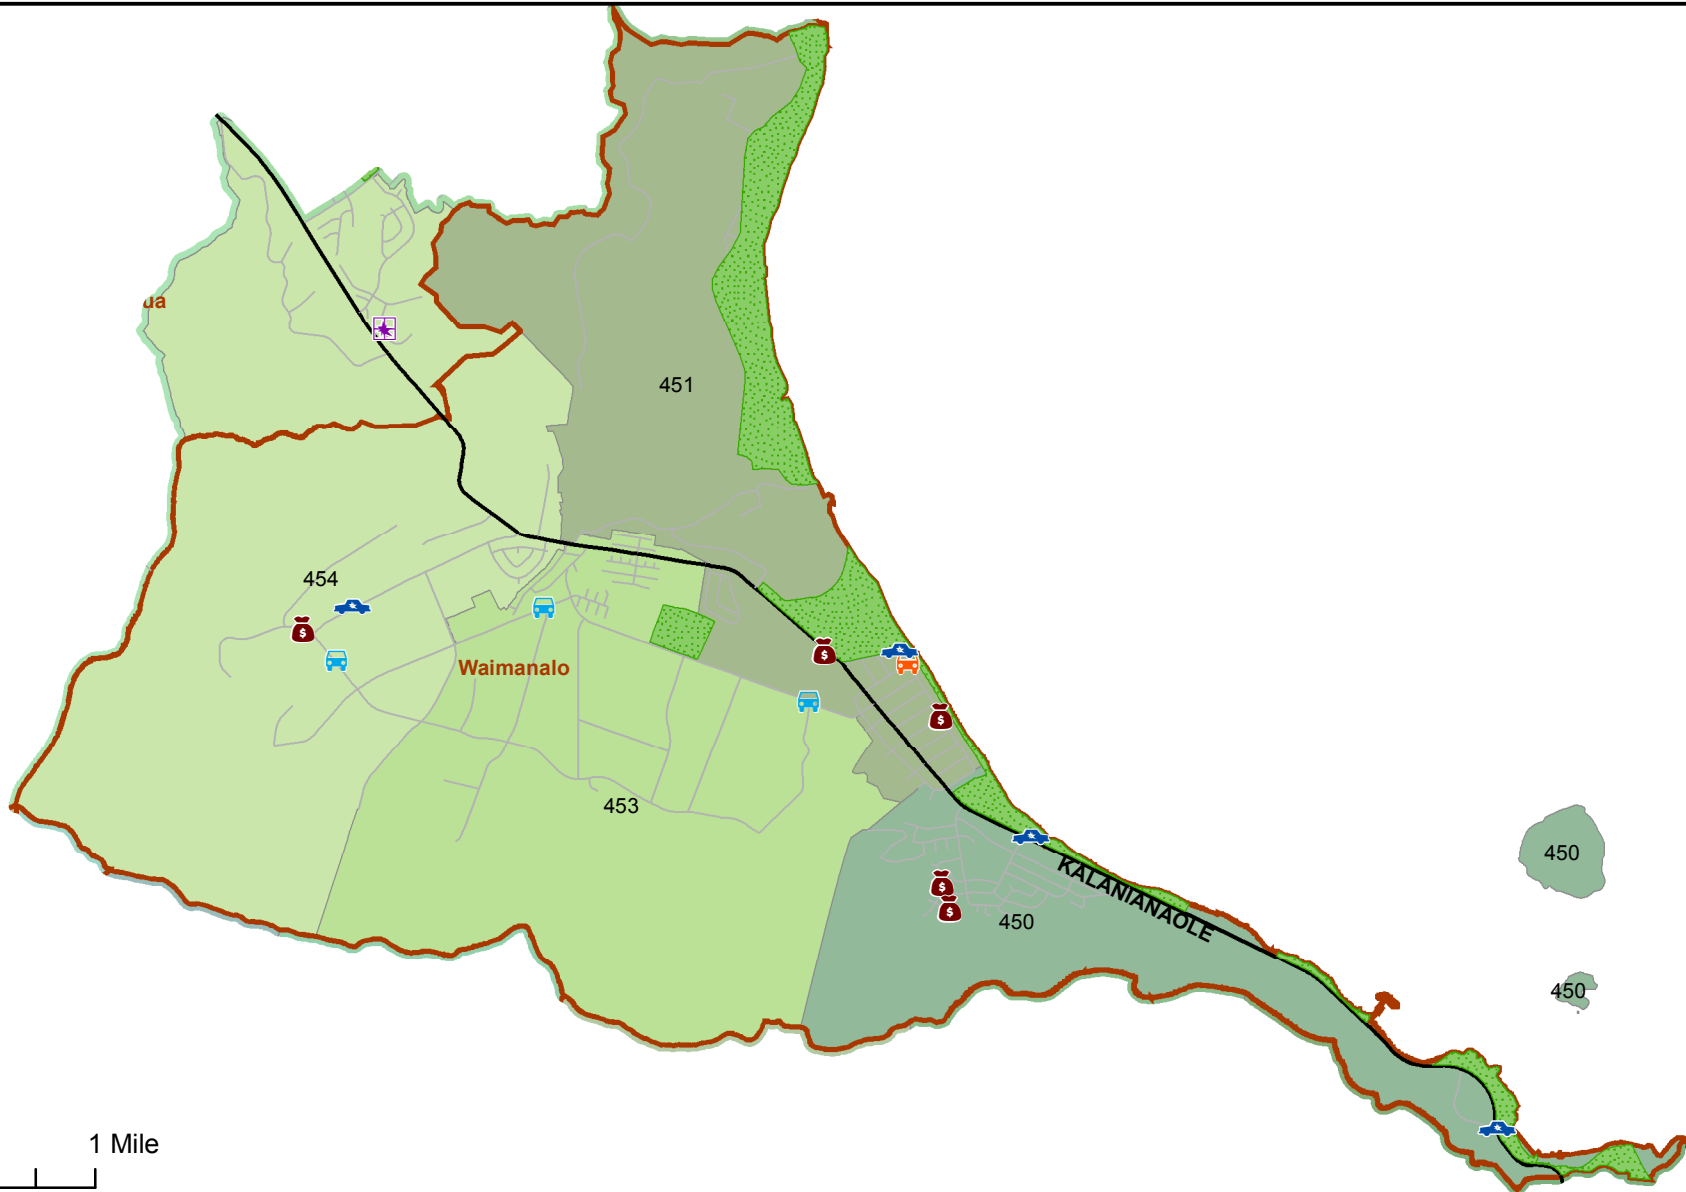

Honolulu Police Department - 5/12/2018 to 5/25/2018

District 4, Sector 1

- | | |
|---------------------|----------------------------------|
| Auto Theft Recovery | Motor Vehicle Theft |
| Burglary | Theft |
| Graffiti | Unauthorized Entry Motor Vehicle |
| Parks | Neighborhood Boards |
- www.honolulupd.org/statistics

Note: This map shows initial calls for service to the Honolulu Police Department regarding Auto Theft Recovery, Motor Vehicle Theft, Unauthorized Entry into a Motor Vehicle, Burglary, Theft, and Graffiti type incidents during the time period listed above. The initial classifications are subject to change.