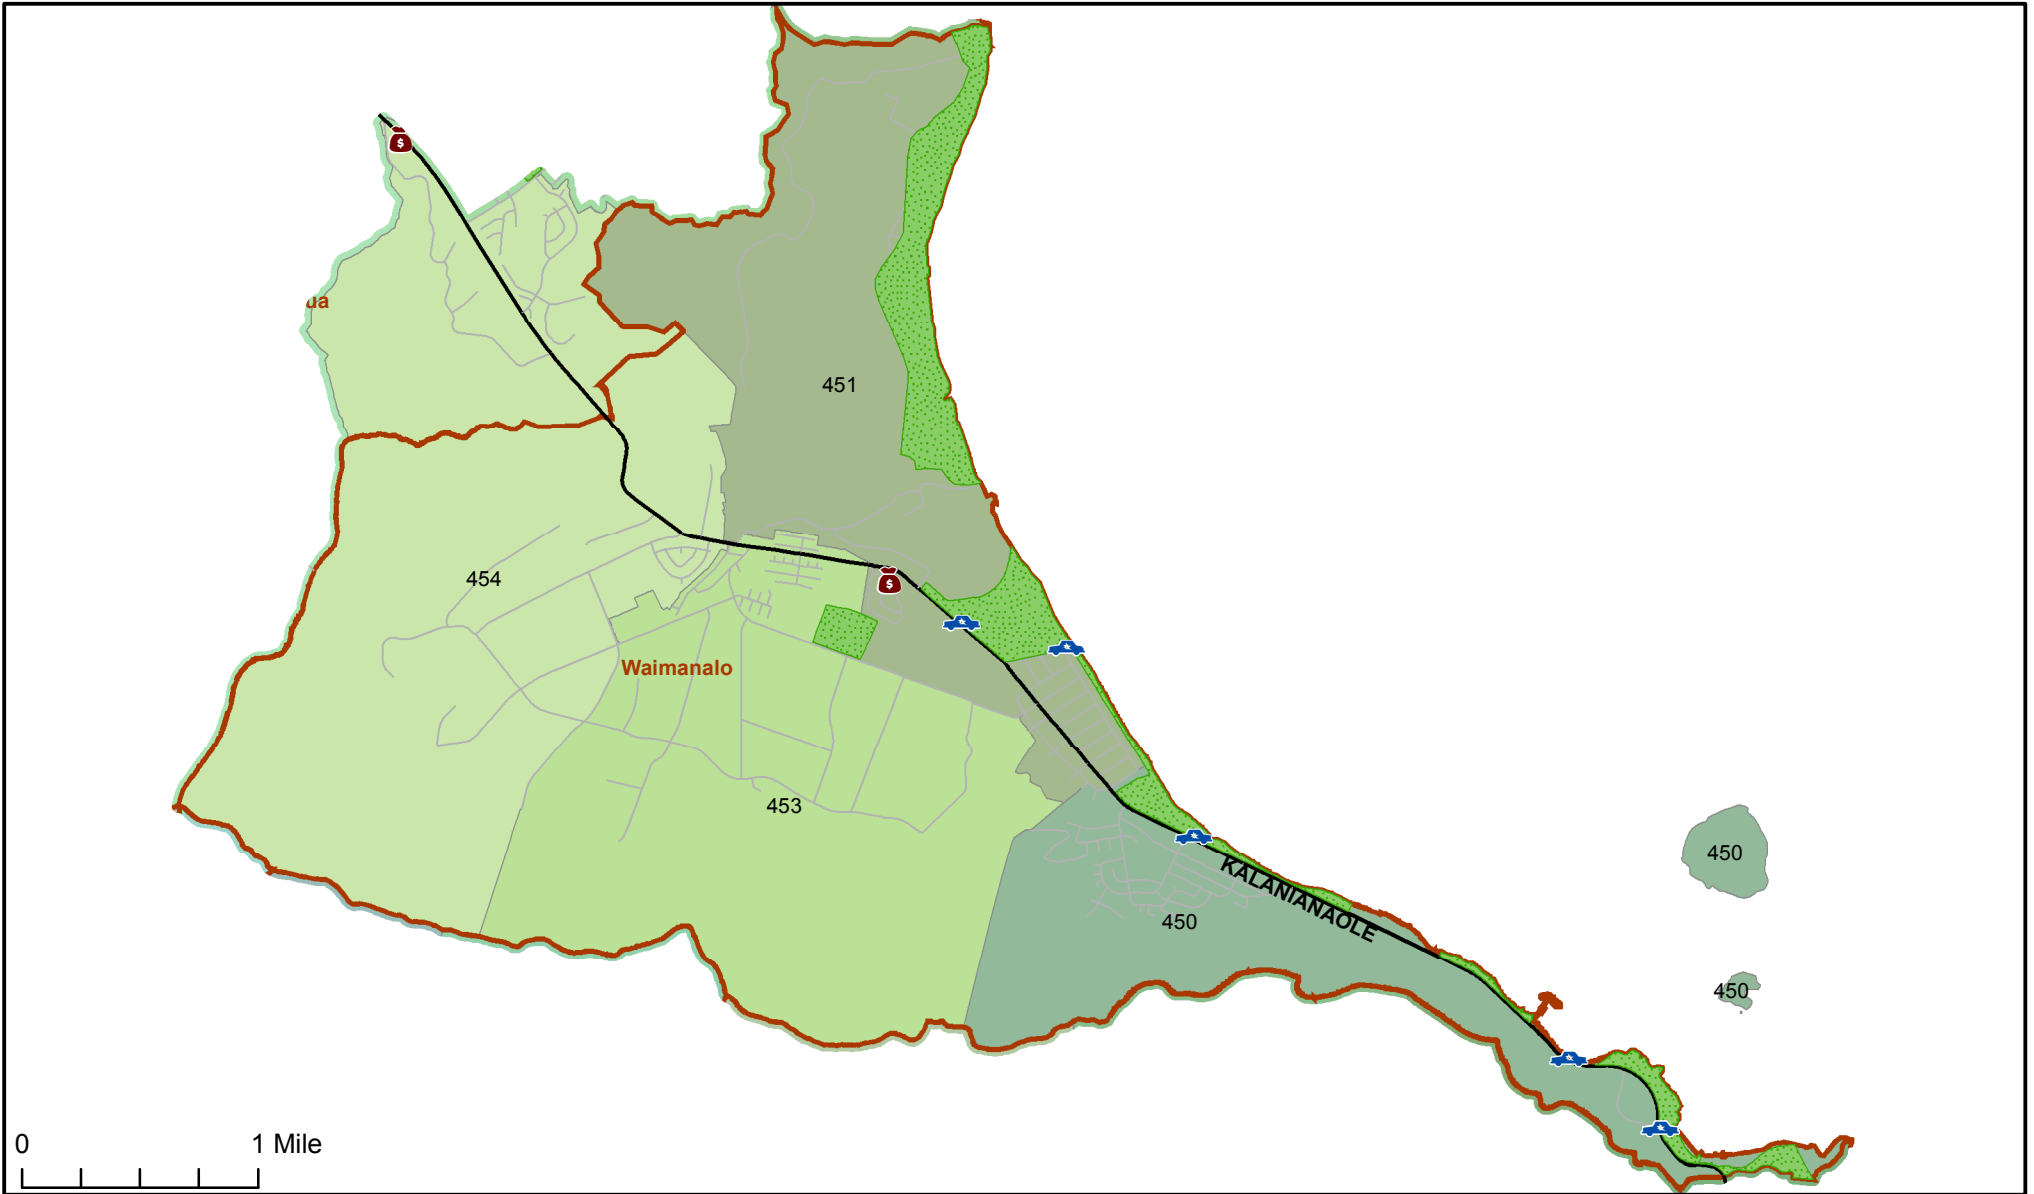

# Honolulu Police Department - 2/8/2018 to 2/21/2018

District 4, Sector 1

 Auto Theft Recovery	 Motor Vehicle Theft
 Burglary	 Theft
 Graffiti	 Unauthorized Entry Motor Vehicle
 Parks	 Neighborhood Boards

[www.honoluluupd.org/statistics](http://www.honoluluupd.org/statistics)

Note: This map shows initial calls for service to the Honolulu Police Department regarding Auto Theft Recovery, Motor Vehicle Theft, Unauthorized Entry into a Motor Vehicle, Burglary, Theft, and Graffiti type incidents during the time period listed above. The initial classifications are subject to change.