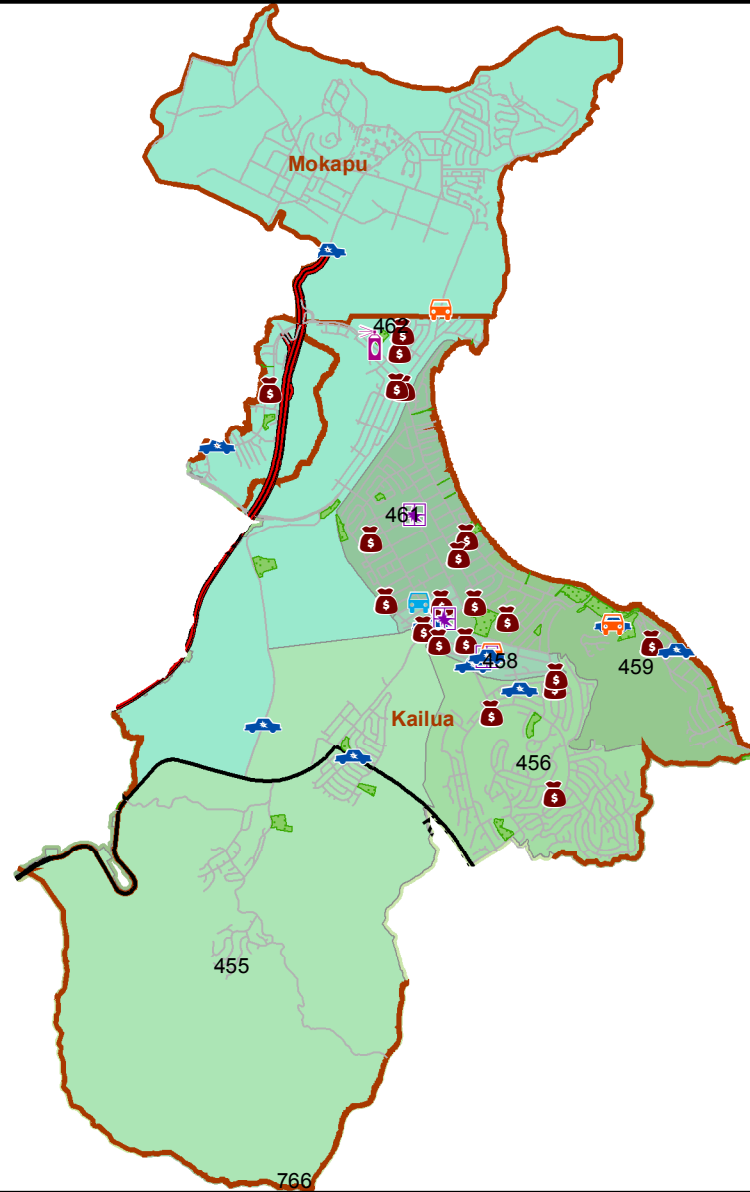

Honolulu Police Department - 2/5/2018 to 2/18/2018

District 4, Sector 2

0 1 Mile

- | | |
|---------------------|----------------------------------|
| Auto Theft Recovery | Motor Vehicle Theft |
| Burglary | Theft |
| Graffiti | Unauthorized Entry Motor Vehicle |
| Parks | |
| Neighborhood Boards | |

www.honoluluupd.org/statistics

Note: This map shows initial calls for service to the Honolulu Police Department regarding Auto Theft Recovery, Motor Vehicle Theft, Unauthorized Entry into a Motor Vehicle, Burglary, Theft, and Graffiti type incidents during the time period listed above. The initial classifications are subject to change.