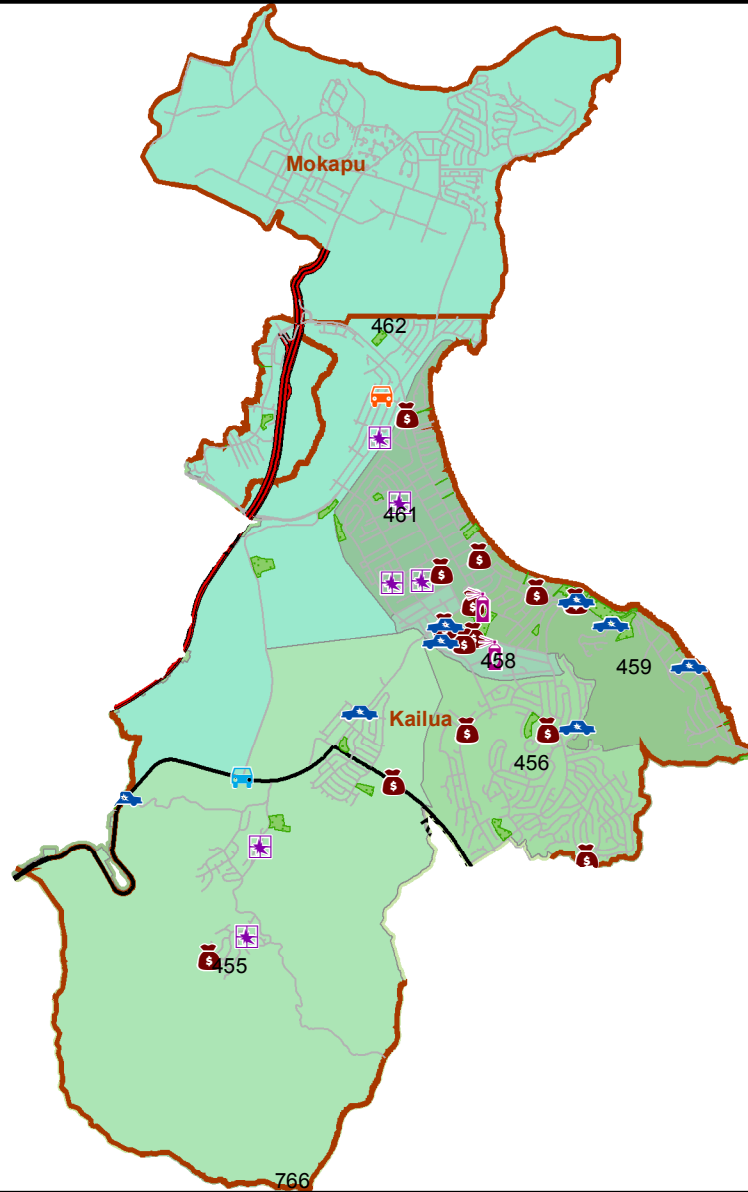

Honolulu Police Department - 9/9/2017 to 9/22/2017

District 4, Sector 2

0 1 Mile

- | | | | |
|--|---------------------|--|----------------------------------|
| | Auto Theft Recovery | | Motor Vehicle Theft |
| | Burglary | | Theft |
| | Graffiti | | Unauthorized Entry Motor Vehicle |
| | Parks | | Neighborhood Boards |

www.honoluluupd.org/statistics

Note: This map shows initial calls for service to the Honolulu Police Department regarding Auto Theft Recovery, Motor Vehicle Theft, Unauthorized Entry into a Motor Vehicle, Burglary, Theft, and Graffiti type incidents during the time period listed above. The initial classifications are subject to change.