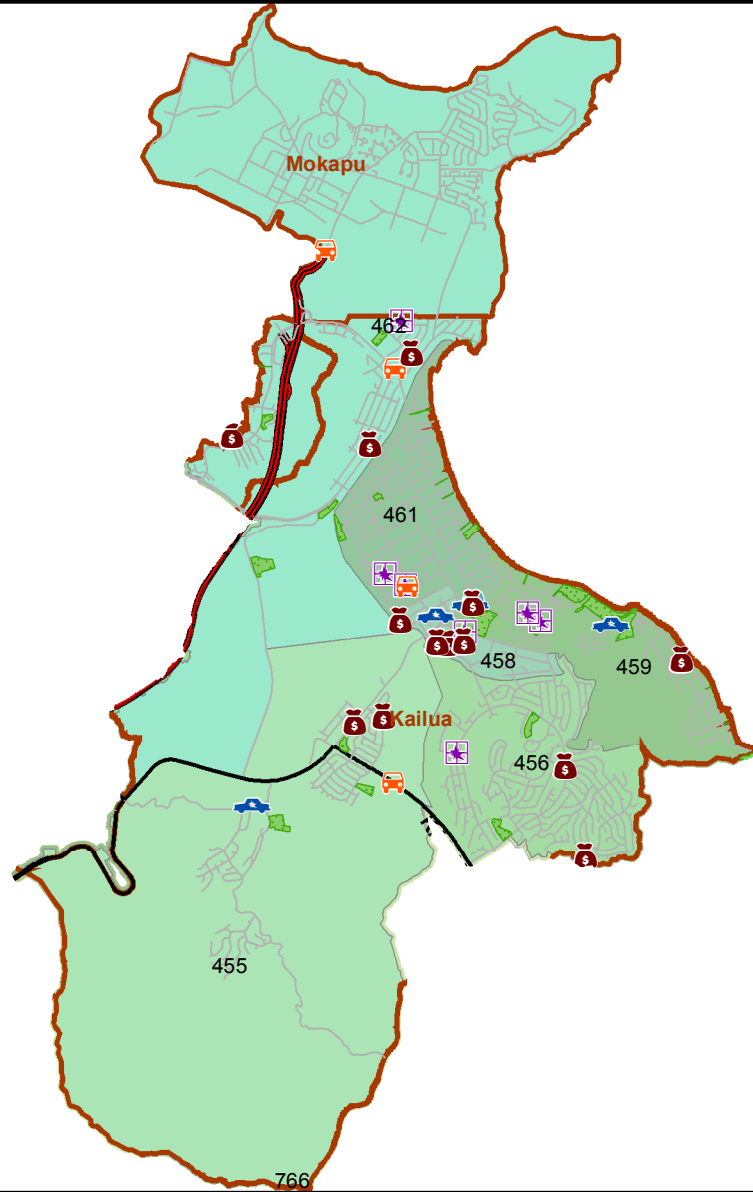

# Honolulu Police Department - 10/31/2018 to 11/13/2018

## District 4, Sector 2

0 1 Mile

- |                     |                                  |
|---------------------|----------------------------------|
| Auto Theft Recovery | Motor Vehicle Theft              |
| Burglary            | Theft                            |
| Graffiti            | Unauthorized Entry Motor Vehicle |
| Parks               | Neighborhood Boards              |

[www.honoluluupd.org/statistics](http://www.honoluluupd.org/statistics)

Note: This map shows initial calls for service to the Honolulu Police Department regarding Auto Theft Recovery, Motor Vehicle Theft, Unauthorized Entry into a Motor Vehicle, Burglary, Theft, and Graffiti type incidents during the time period listed above. The initial classifications are subject to change.