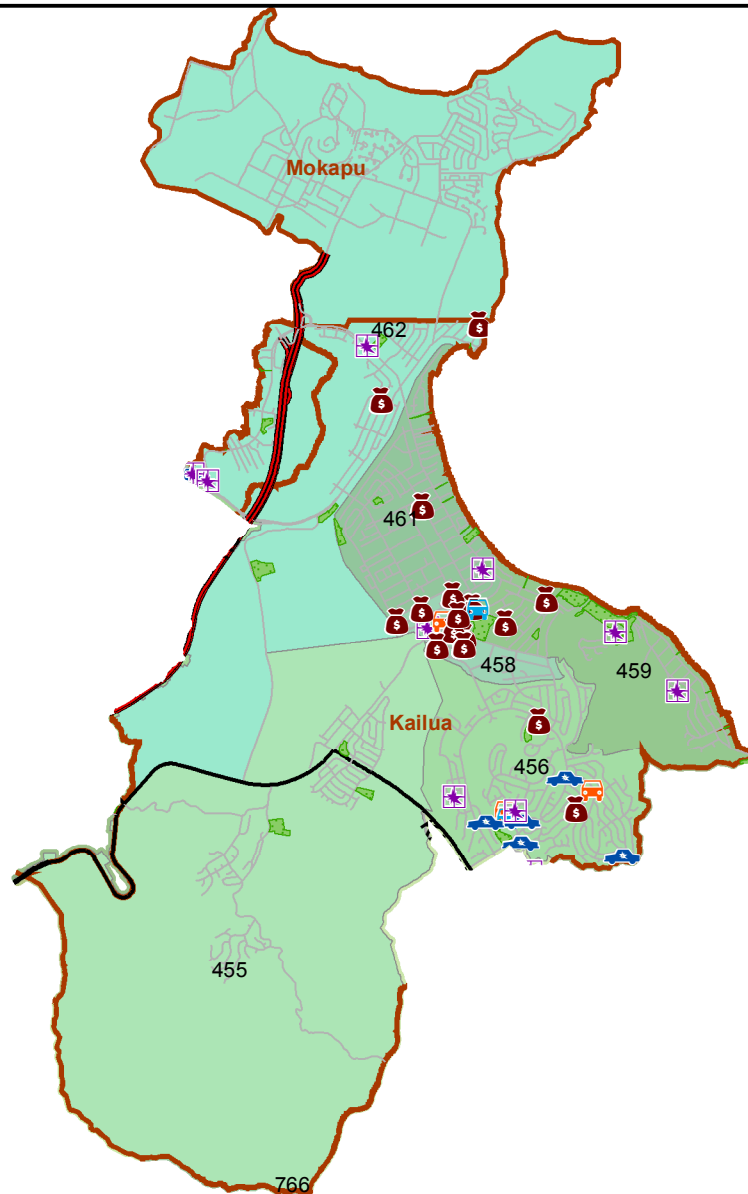

# Honolulu Police Department - 4/11/2018 to 4/24/2018

District 4, Sector 2

0 1 Mile

- |                     |                                  |
|---------------------|----------------------------------|
| Auto Theft Recovery | Motor Vehicle Theft              |
| Burglary            | Theft                            |
| Graffiti            | Unauthorized Entry Motor Vehicle |
| Parks               |                                  |
| Neighborhood Boards |                                  |
- [www.honoluluupd.org/statistics](http://www.honoluluupd.org/statistics)

Note: This map shows initial calls for service to the Honolulu Police Department regarding Auto Theft Recovery, Motor Vehicle Theft, Unauthorized Entry into a Motor Vehicle, Burglary, Theft, and Graffiti type incidents during the time period listed above. The initial classifications are subject to change.