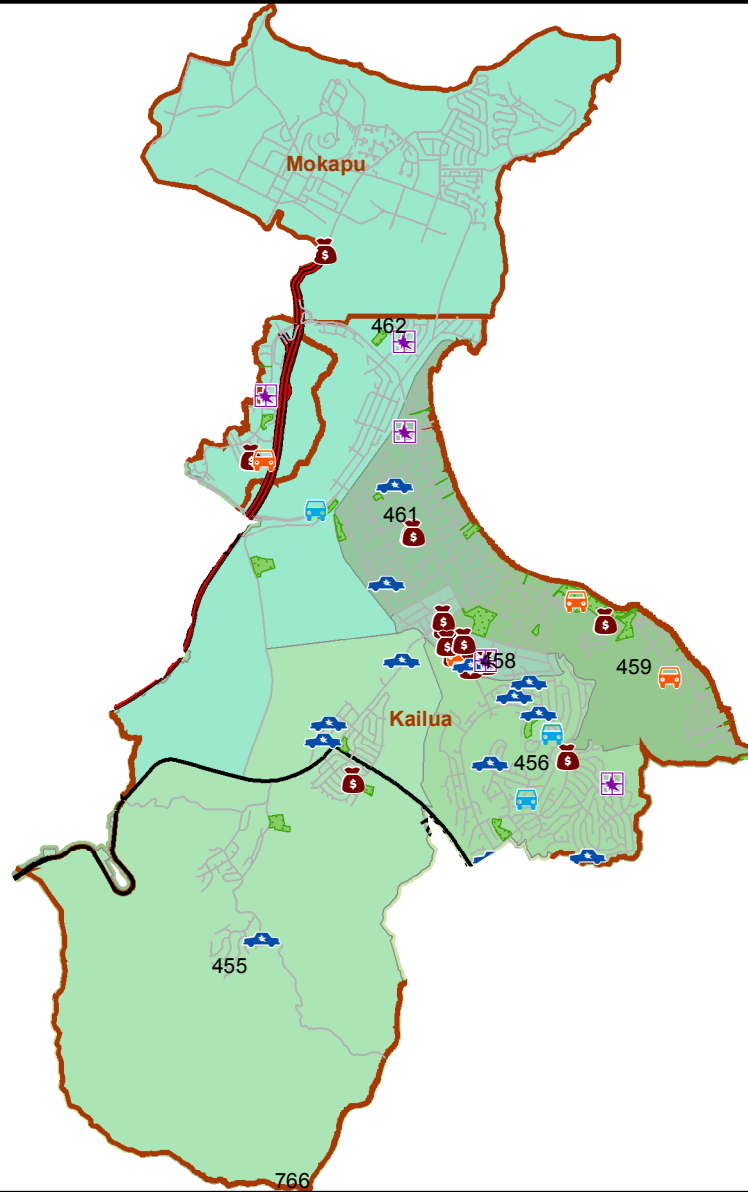

Honolulu Police Department - 11/9/2017 to 11/22/2017

District 4, Sector 2

0 1 Mile

- | | |
|---------------------|----------------------------------|
| Auto Theft Recovery | Motor Vehicle Theft |
| Burglary | Theft |
| Graffiti | Unauthorized Entry Motor Vehicle |
| Parks | |
| Neighborhood Boards | |
- www.honolulupd.org/statistics

Note: This map shows initial calls for service to the Honolulu Police Department regarding Auto Theft Recovery, Motor Vehicle Theft, Unauthorized Entry into a Motor Vehicle, Burglary, Theft, and Graffiti type incidents during the time period listed above. The initial classifications are subject to change.