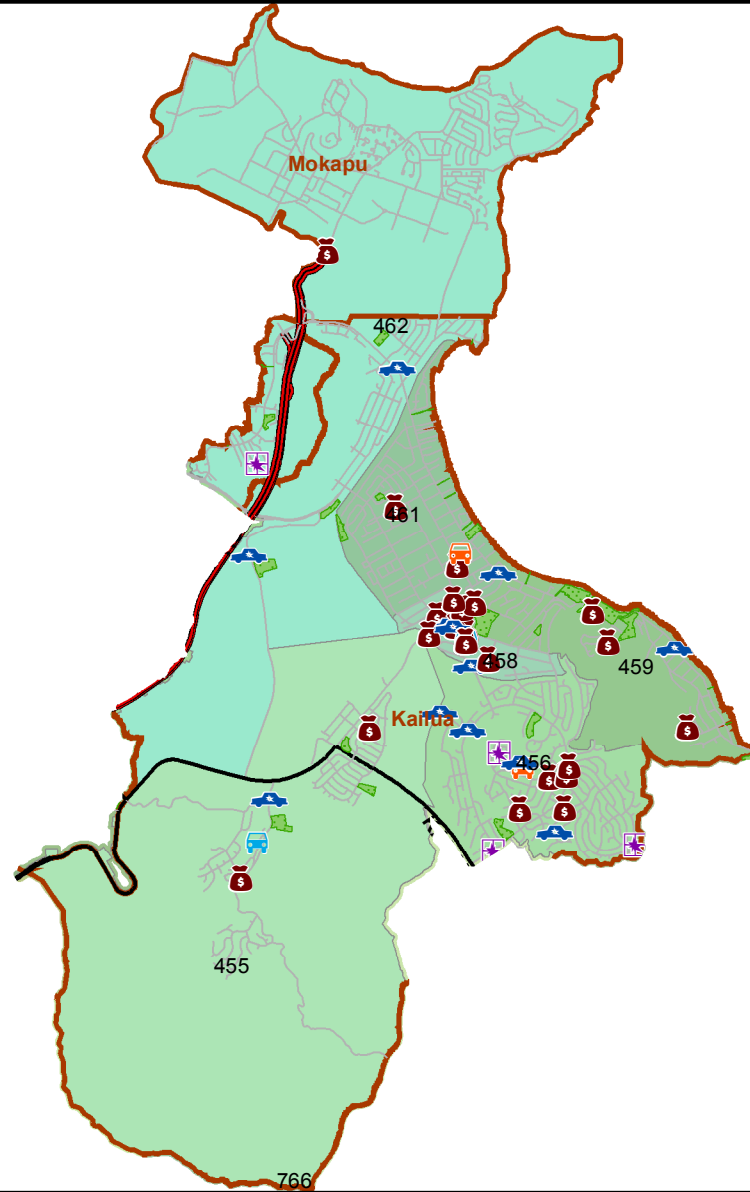

# Honolulu Police Department - 6/2/2018 to 6/15/2018

## District 4, Sector 2

0 1 Mile

- |                     |                                  |
|---------------------|----------------------------------|
| Auto Theft Recovery | Motor Vehicle Theft              |
| Burglary            | Theft                            |
| Graffiti            | Unauthorized Entry Motor Vehicle |
| Parks               | Neighborhood Boards              |
- [www.honoluluupd.org/statistics](http://www.honoluluupd.org/statistics)

Note: This map shows initial calls for service to the Honolulu Police Department regarding Auto Theft Recovery, Motor Vehicle Theft, Unauthorized Entry into a Motor Vehicle, Burglary, Theft, and Graffiti type incidents during the time period listed above. The initial classifications are subject to change.