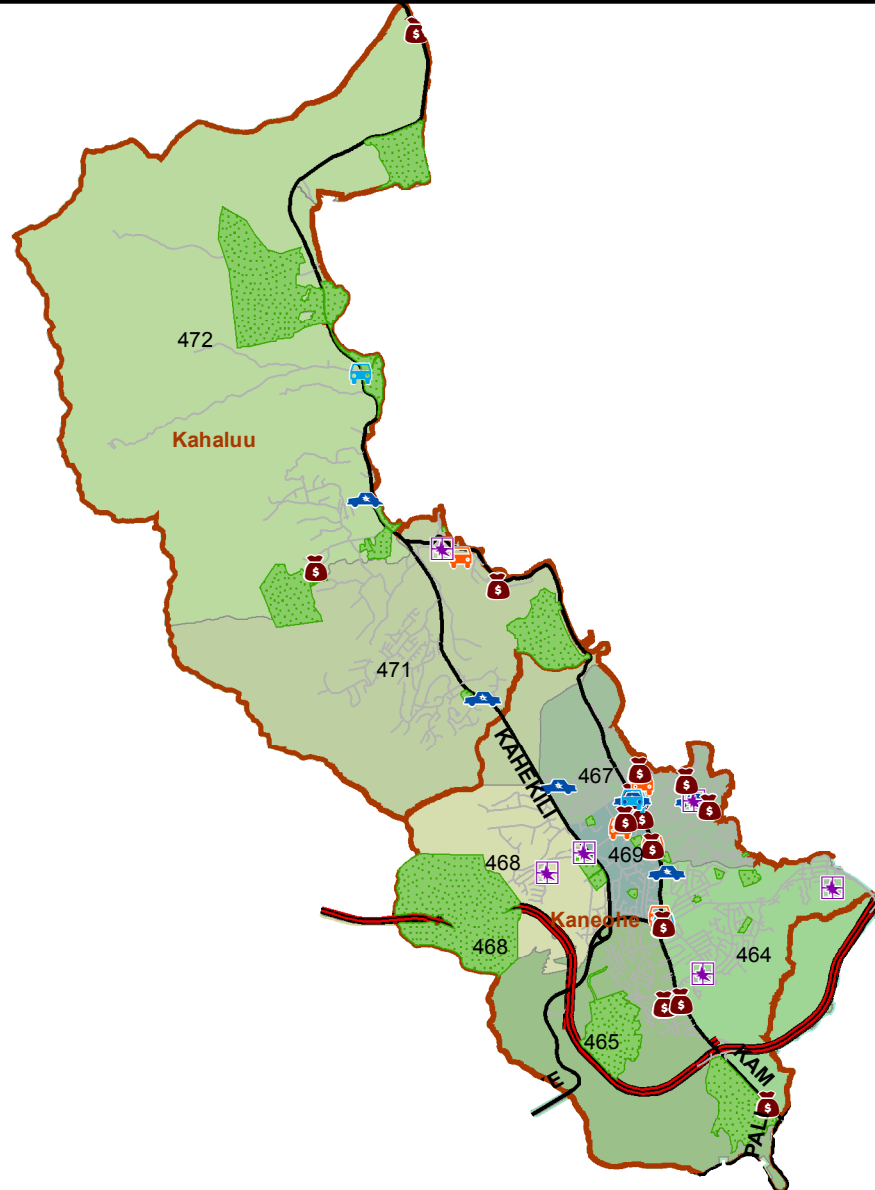

Honolulu Police Department - 10/30/2018 to 11/12/2018

District 4, Sector 3

0 1 Mile

- | | |
|---------------------|----------------------------------|
| Auto Theft Recovery | Motor Vehicle Theft |
| Burglary | Theft |
| Graffiti | Unauthorized Entry Motor Vehicle |
| Parks | Neighborhood Boards |
- www.honolulupd.org/statistics

Note: This map shows initial calls for service to the Honolulu Police Department regarding Auto Theft Recovery, Motor Vehicle Theft, Unauthorized Entry into a Motor Vehicle, Burglary, Theft, and Graffiti type incidents during the time period listed above. The initial classifications are subject to change.