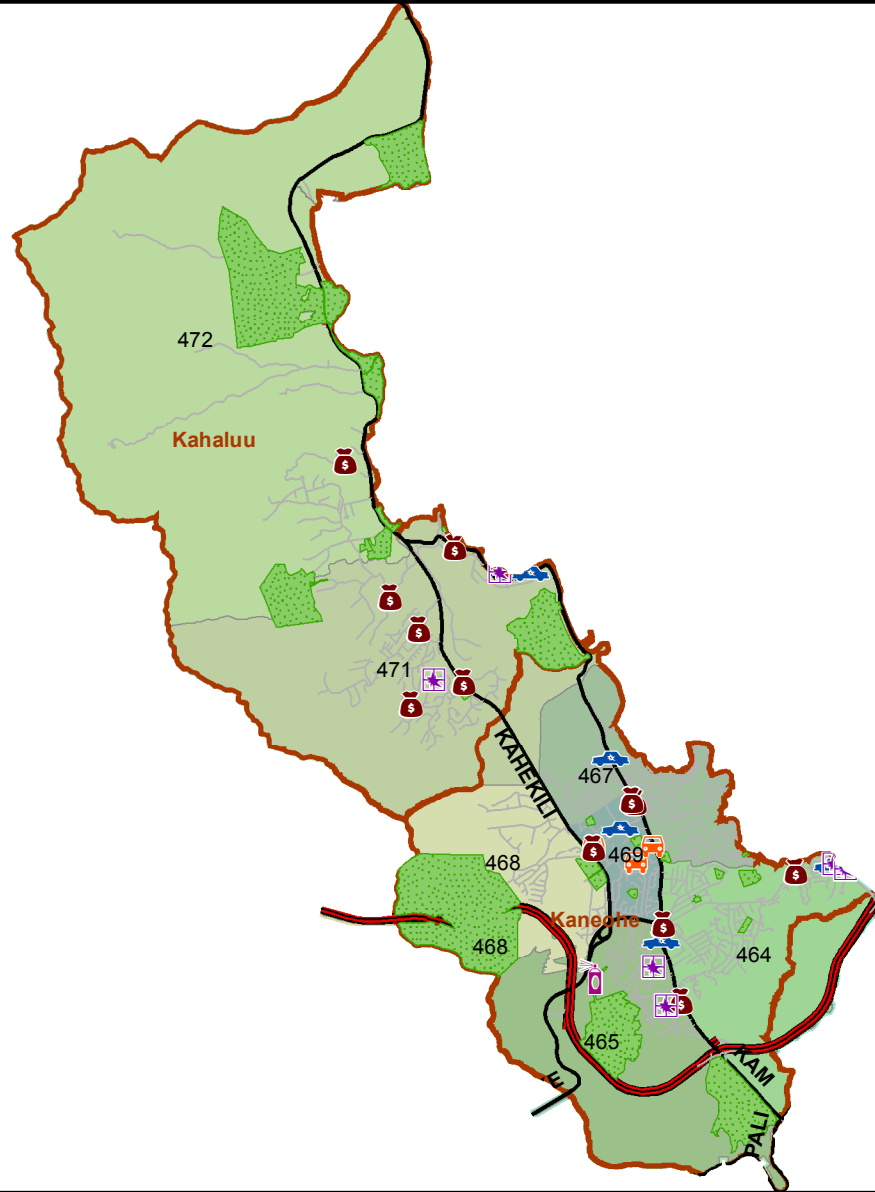

Honolulu Police Department - 4/11/2018 to 4/24/2018

District 4, Sector 3

- | | |
|---------------------|----------------------------------|
| Auto Theft Recovery | Motor Vehicle Theft |
| Burglary | Theft |
| Graffiti | Unauthorized Entry Motor Vehicle |
| Parks | Neighborhood Boards |
- www.honolulupd.org/statistics

Note: This map shows initial calls for service to the Honolulu Police Department regarding Auto Theft Recovery, Motor Vehicle Theft, Unauthorized Entry into a Motor Vehicle, Burglary, Theft, and Graffiti type incidents during the time period listed above. The initial classifications are subject to change.