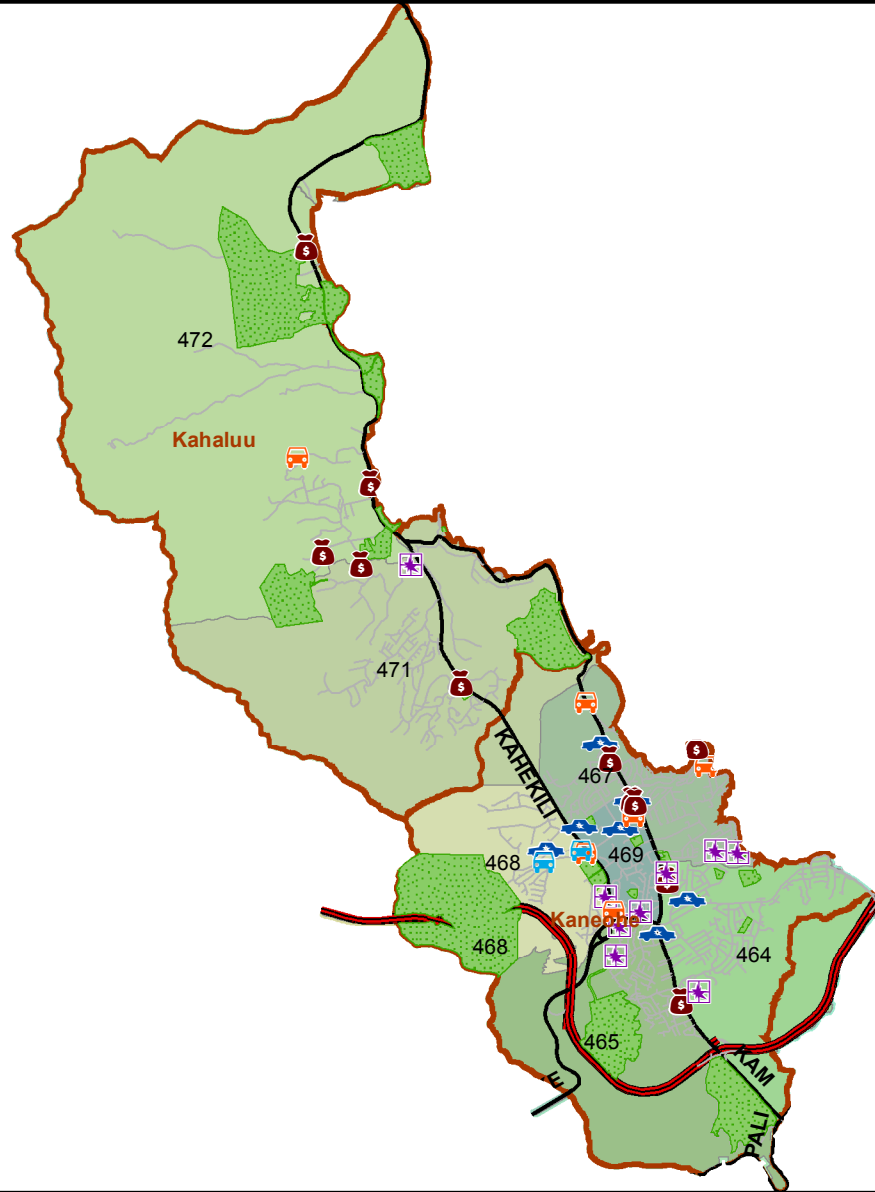

# Honolulu Police Department - 6/8/2018 to 6/21/2018

District 4, Sector 3

0 1 Mile

- |                     |                                  |
|---------------------|----------------------------------|
| Auto Theft Recovery | Motor Vehicle Theft              |
| Burglary            | Theft                            |
| Graffiti            | Unauthorized Entry Motor Vehicle |
| Parks               | Neighborhood Boards              |

[www.honolulupd.org/statistics](http://www.honolulupd.org/statistics)

Note: This map shows initial calls for service to the Honolulu Police Department regarding Auto Theft Recovery, Motor Vehicle Theft, Unauthorized Entry into a Motor Vehicle, Burglary, Theft, and Graffiti type incidents during the time period listed above. The initial classifications are subject to change.