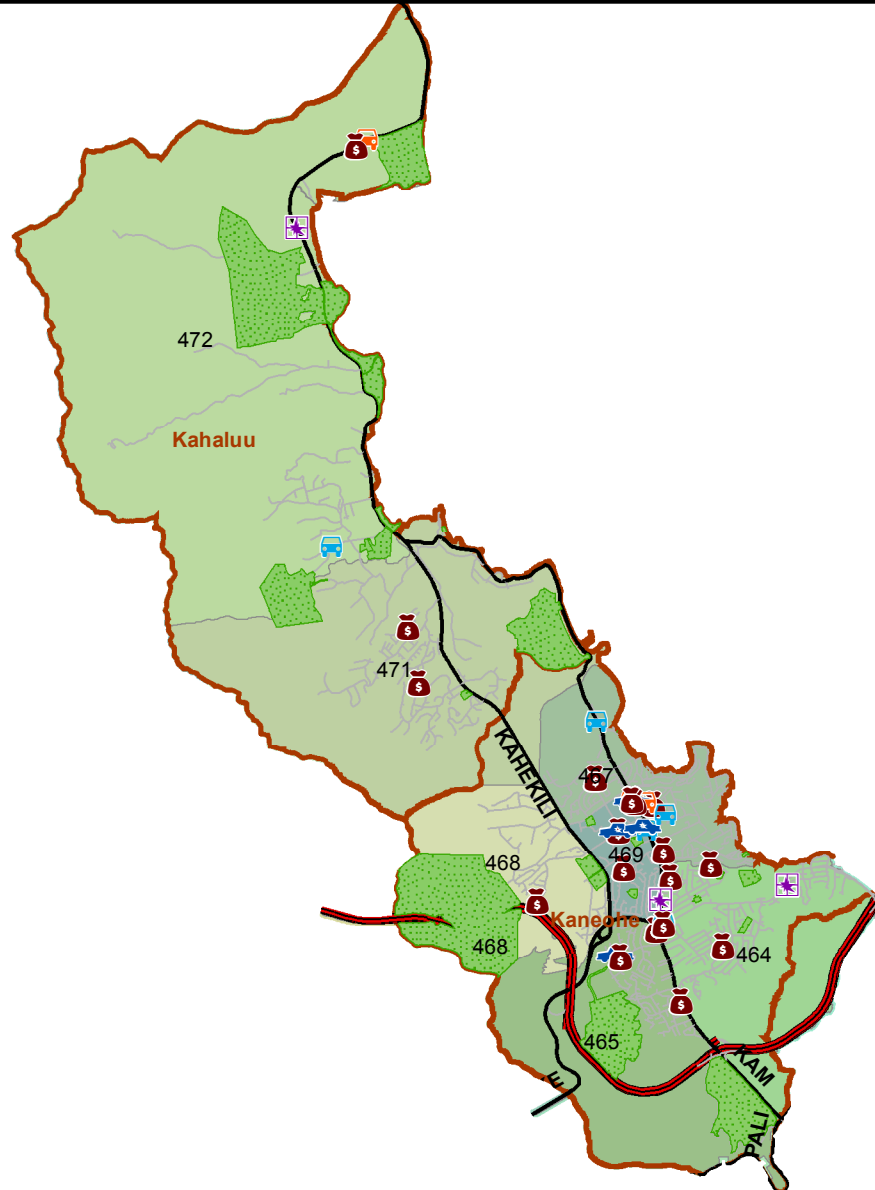

Honolulu Police Department - 7/31/2018 to 8/13/2018

District 4, Sector 3

- | | |
|---------------------|----------------------------------|
| Auto Theft Recovery | Motor Vehicle Theft |
| Burglary | Theft |
| Graffiti | Unauthorized Entry Motor Vehicle |
| Parks | Neighborhood Boards |

www.honolulupd.org/statistics

Note: This map shows initial calls for service to the Honolulu Police Department regarding Auto Theft Recovery, Motor Vehicle Theft, Unauthorized Entry into a Motor Vehicle, Burglary, Theft, and Graffiti type incidents during the time period listed above. The initial classifications are subject to change.