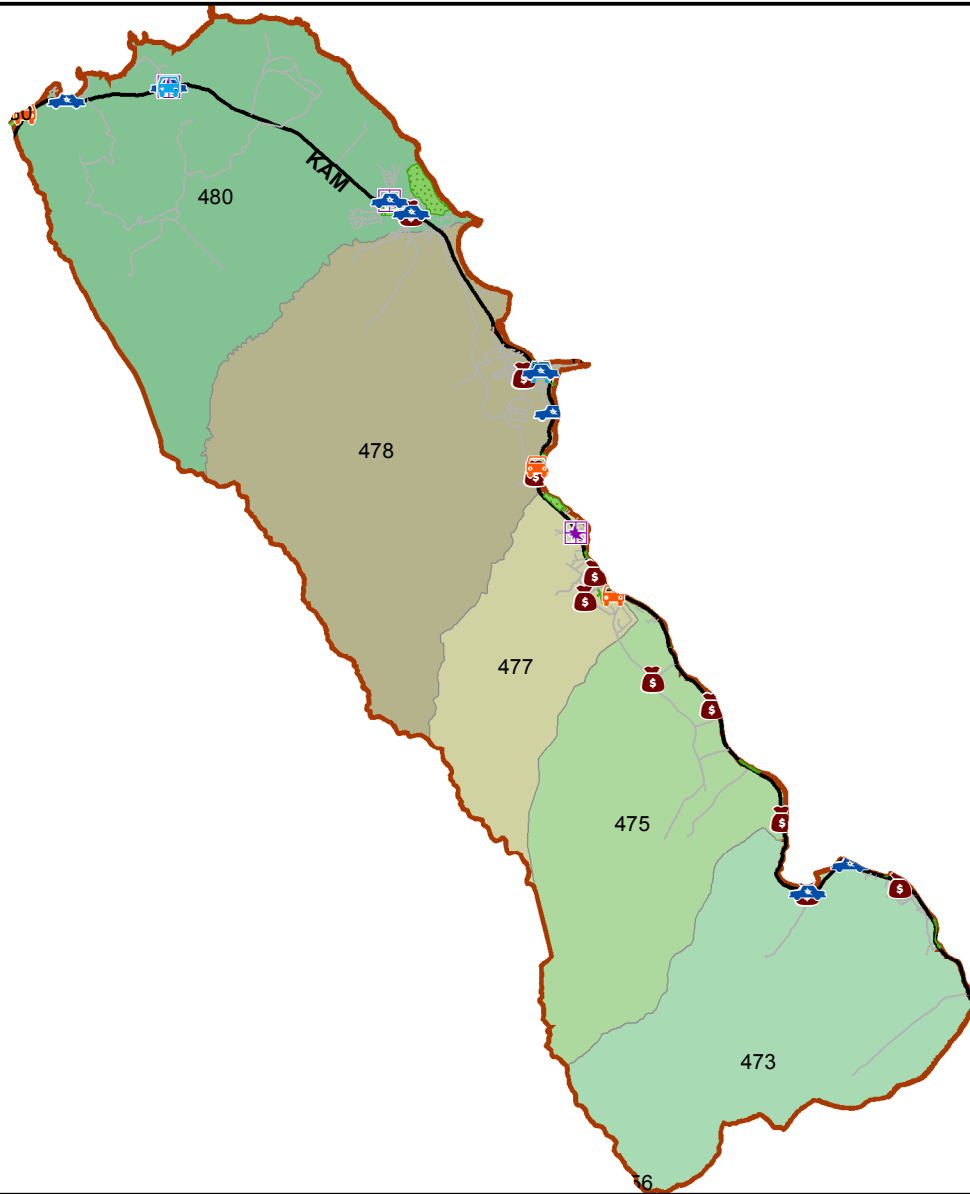

Honolulu Police Department - 11/9/2017 to 11/22/2017

District 4, Sector 4

0 1 Mile

- | | |
|---|--|
|  Auto Theft Recovery |  Motor Vehicle Theft |
|  Burglary |  Theft |
|  Graffiti |  Unauthorized Entry Motor Vehicle |
|  Parks | |
|  Neighborhood Boards | |

www.honoluluupd.org/statistics

Note: This map shows initial calls for service to the Honolulu Police Department regarding Auto Theft Recovery, Motor Vehicle Theft, Unauthorized Entry into a Motor Vehicle, Burglary, Theft, and Graffiti type incidents during the time period listed above. The initial classifications are subject to change.