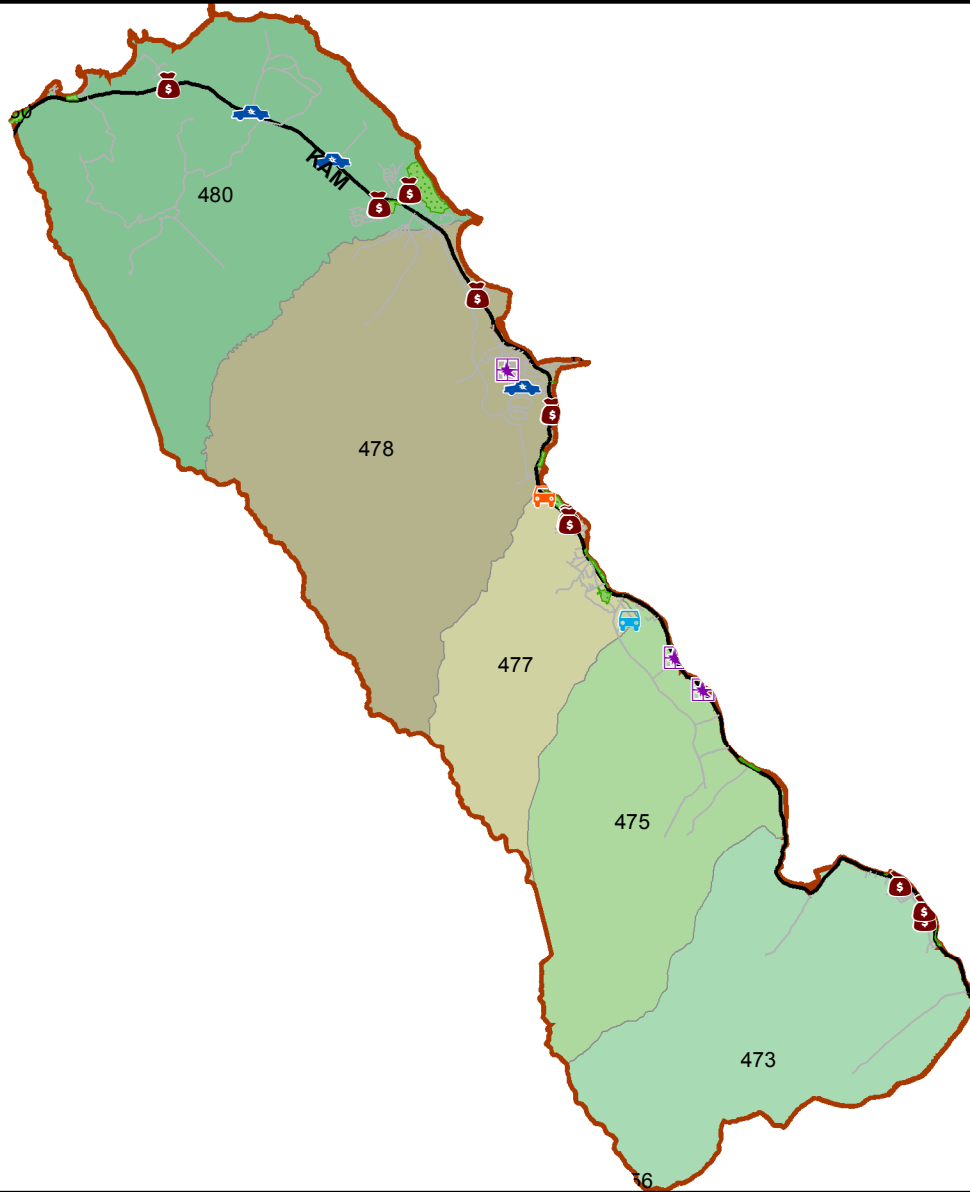

Honolulu Police Department - 5/12/2018 to 5/25/2018

District 4, Sector 4

0 1 Mile

- | | |
|---|--|
|  Auto Theft Recovery |  Motor Vehicle Theft |
|  Burglary |  Theft |
|  Graffiti |  Unauthorized Entry Motor Vehicle |
|  Parks | |
|  Neighborhood Boards | |

www.honoluluupd.org/statistics

Note: This map shows initial calls for service to the Honolulu Police Department regarding Auto Theft Recovery, Motor Vehicle Theft, Unauthorized Entry into a Motor Vehicle, Burglary, Theft, and Graffiti type incidents during the time period listed above. The initial classifications are subject to change.