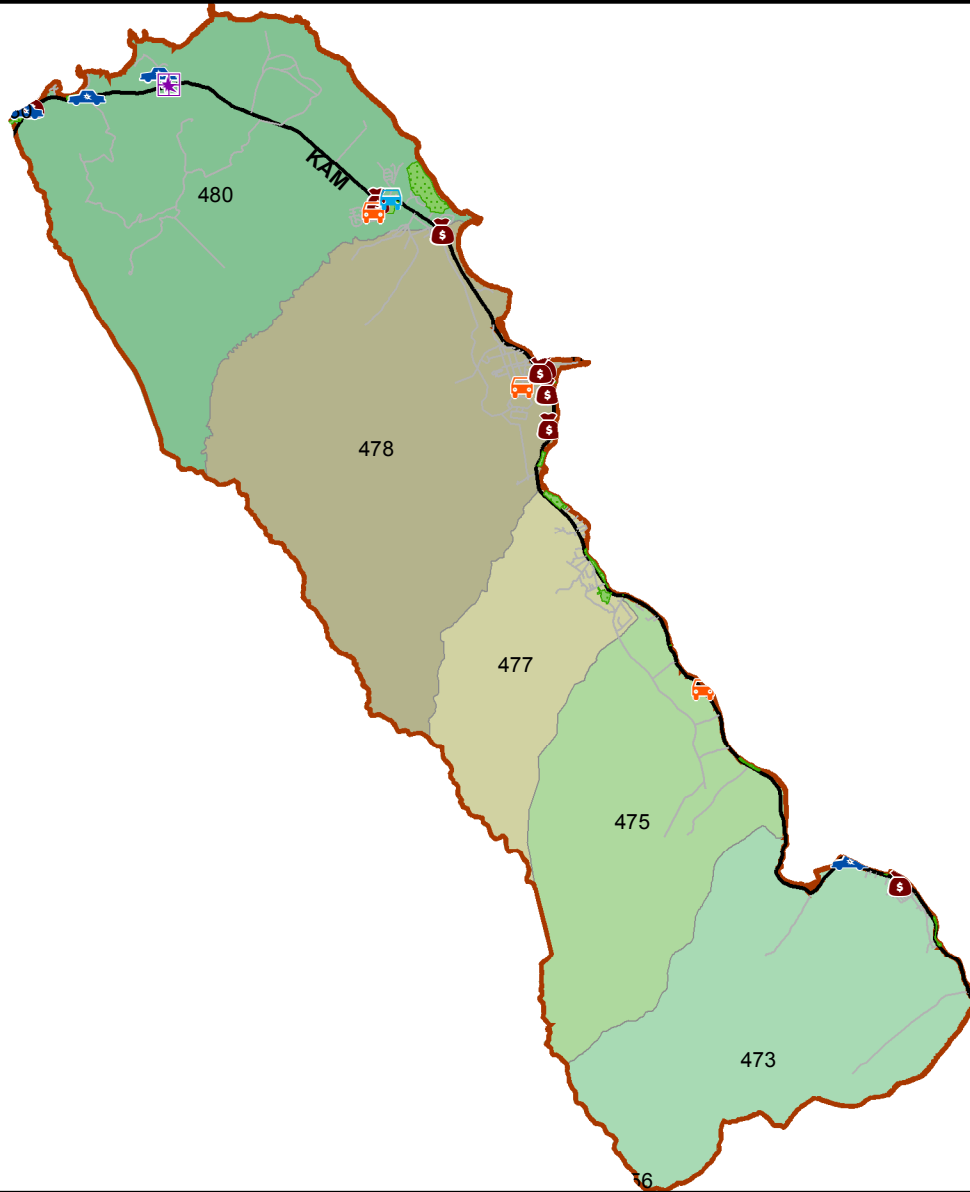

Honolulu Police Department - 7/6/2018 to 7/19/2018

District 4, Sector 4

0 1 Mile

- | | |
|---------------------|----------------------------------|
| Auto Theft Recovery | Motor Vehicle Theft |
| Burglary | Theft |
| Graffiti | Unauthorized Entry Motor Vehicle |
| Parks | |
| Neighborhood Boards | |

www.honoluluupd.org/statistics

Note: This map shows initial calls for service to the Honolulu Police Department regarding Auto Theft Recovery, Motor Vehicle Theft, Unauthorized Entry into a Motor Vehicle, Burglary, Theft, and Graffiti type incidents during the time period listed above. The initial classifications are subject to change.