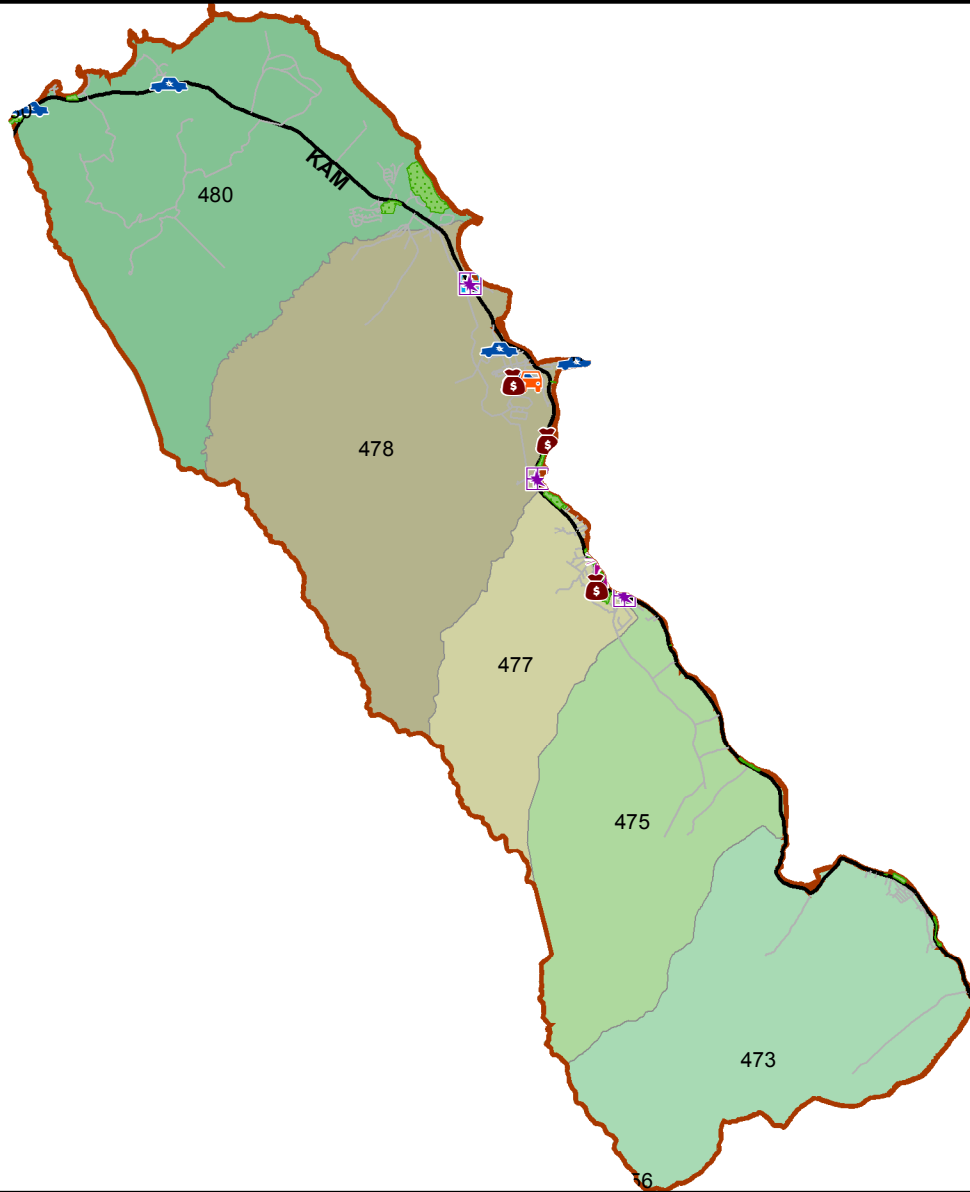

Honolulu Police Department - 10/4/2018 to 10/17/2018

District 4, Sector 4

0 1 Mile

- | | |
|---------------------|----------------------------------|
| Auto Theft Recovery | Motor Vehicle Theft |
| Burglary | Theft |
| Graffiti | Unauthorized Entry Motor Vehicle |
| Parks | Neighborhood Boards |
- www.honoluluupd.org/statistics

Note: This map shows initial calls for service to the Honolulu Police Department regarding Auto Theft Recovery, Motor Vehicle Theft, Unauthorized Entry into a Motor Vehicle, Burglary, Theft, and Graffiti type incidents during the time period listed above. The initial classifications are subject to change.