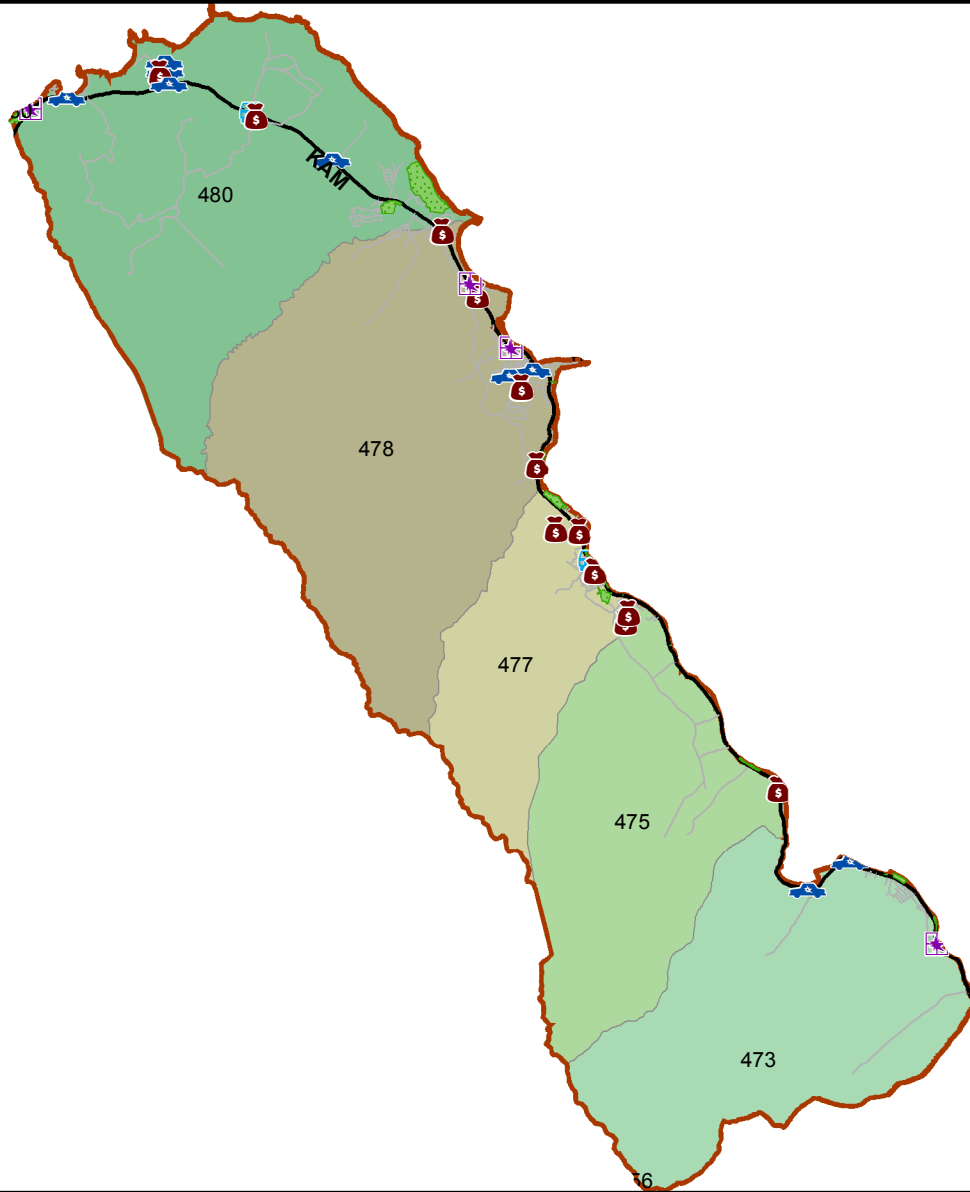

Honolulu Police Department - 9/9/2017 to 9/22/2017

District 4, Sector 4

0 1 Mile

- | | |
|---|--|
|  Auto Theft Recovery |  Motor Vehicle Theft |
|  Burglary |  Theft |
|  Graffiti |  Unauthorized Entry Motor Vehicle |
|  Parks | |
|  Neighborhood Boards | |

www.honoluluupd.org/statistics

Note: This map shows initial calls for service to the Honolulu Police Department regarding Auto Theft Recovery, Motor Vehicle Theft, Unauthorized Entry into a Motor Vehicle, Burglary, Theft, and Graffiti type incidents during the time period listed above. The initial classifications are subject to change.