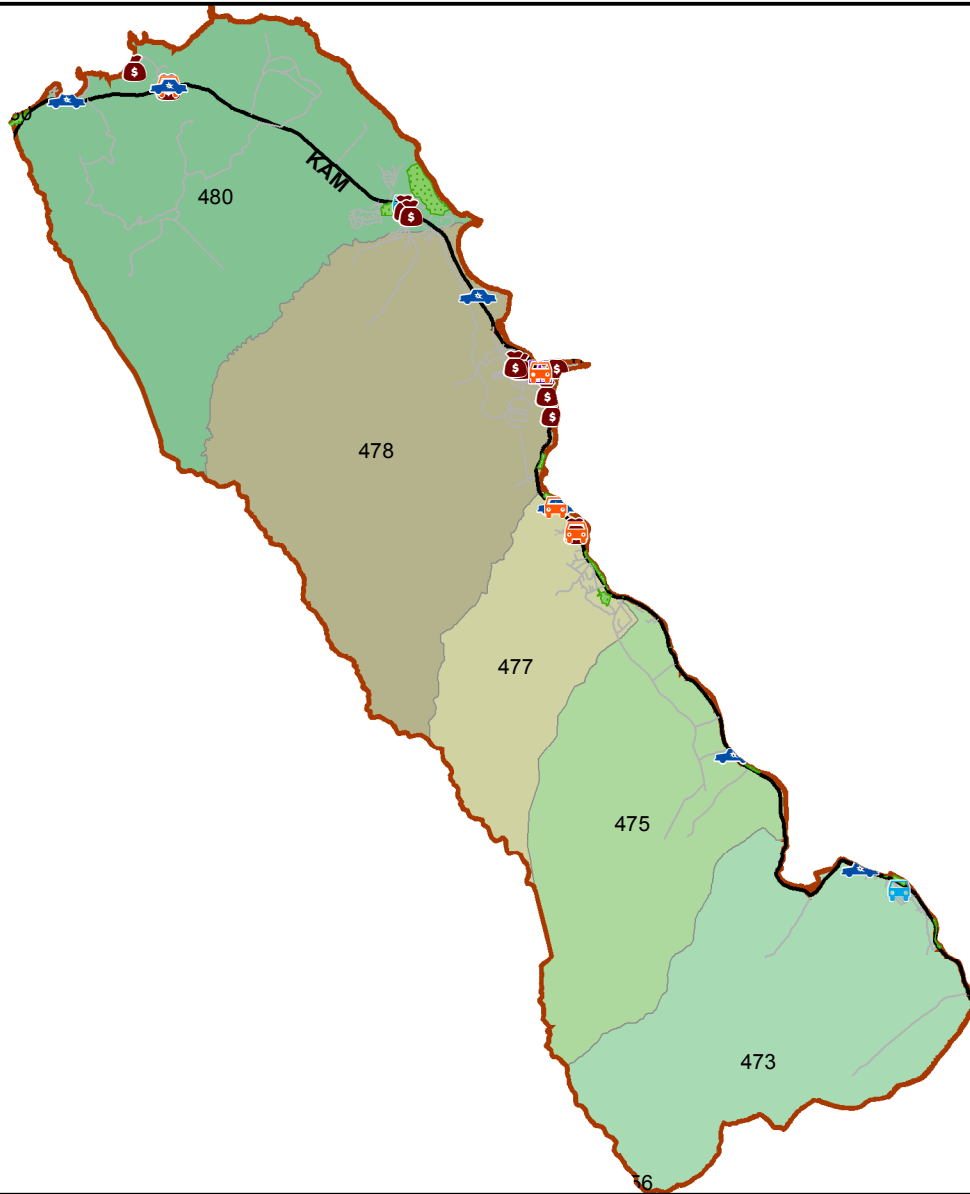

Honolulu Police Department - 2/3/2018 to 2/16/2018

District 4, Sector 4

0 1 Mile

- | | |
|--------------------------------------------------------------------------------------------------------|----------------------------------------------------------------------------------------------------------------------|
|  Auto Theft Recovery |  Motor Vehicle Theft |
|  Burglary |  Theft |
|  Graffiti |  Unauthorized Entry Motor Vehicle |
|  Parks |  Neighborhood Boards |
- www.honoluluupd.org/statistics

Note: This map shows initial calls for service to the Honolulu Police Department regarding Auto Theft Recovery, Motor Vehicle Theft, Unauthorized Entry into a Motor Vehicle, Burglary, Theft, and Graffiti type incidents during the time period listed above. The initial classifications are subject to change.