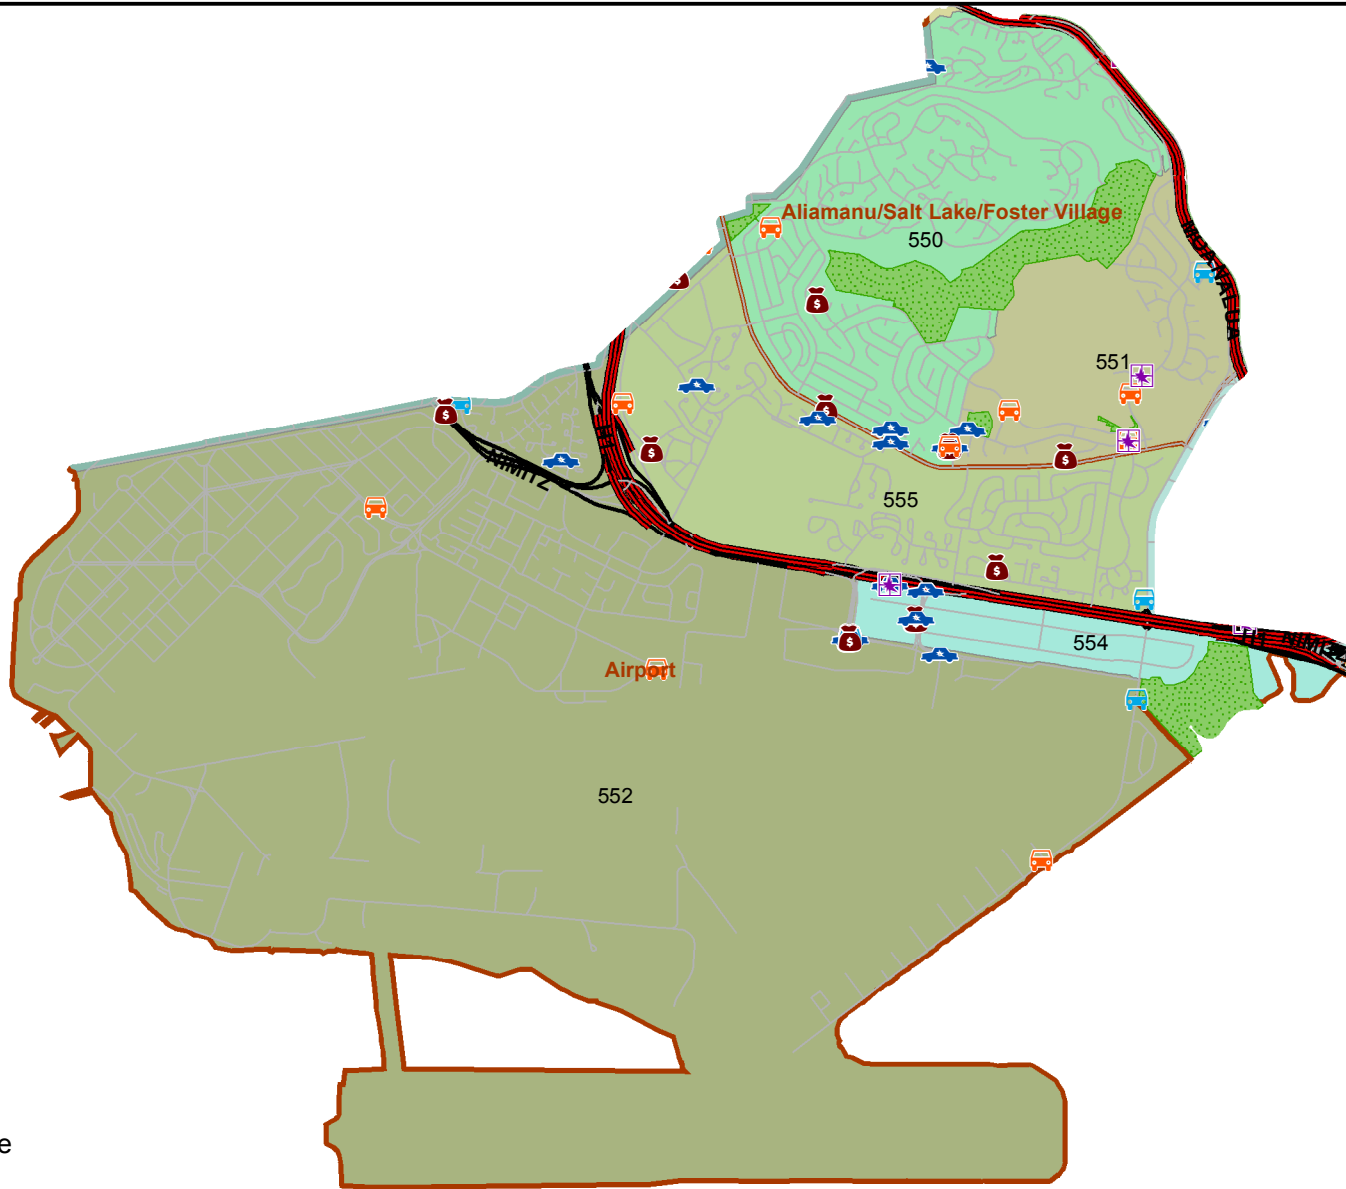

Honolulu Police Department - 2/3/2018 to 2/16/2018

District 5, Sector 1

- | | |
|--|--|
|  Auto Theft Recovery |  Motor Vehicle Theft |
|  Burglary |  Theft |
|  Graffiti |  Unauthorized Entry Motor Vehicle |
|  Parks |  Neighborhood Boards |
- www.honoluluupd.org/statistics

Note: This map shows initial calls for service to the Honolulu Police Department regarding Auto Theft Recovery, Motor Vehicle Theft, Unauthorized Entry into a Motor Vehicle, Burglary, Theft, and Graffiti type incidents during the time period listed above. The initial classifications are subject to change.