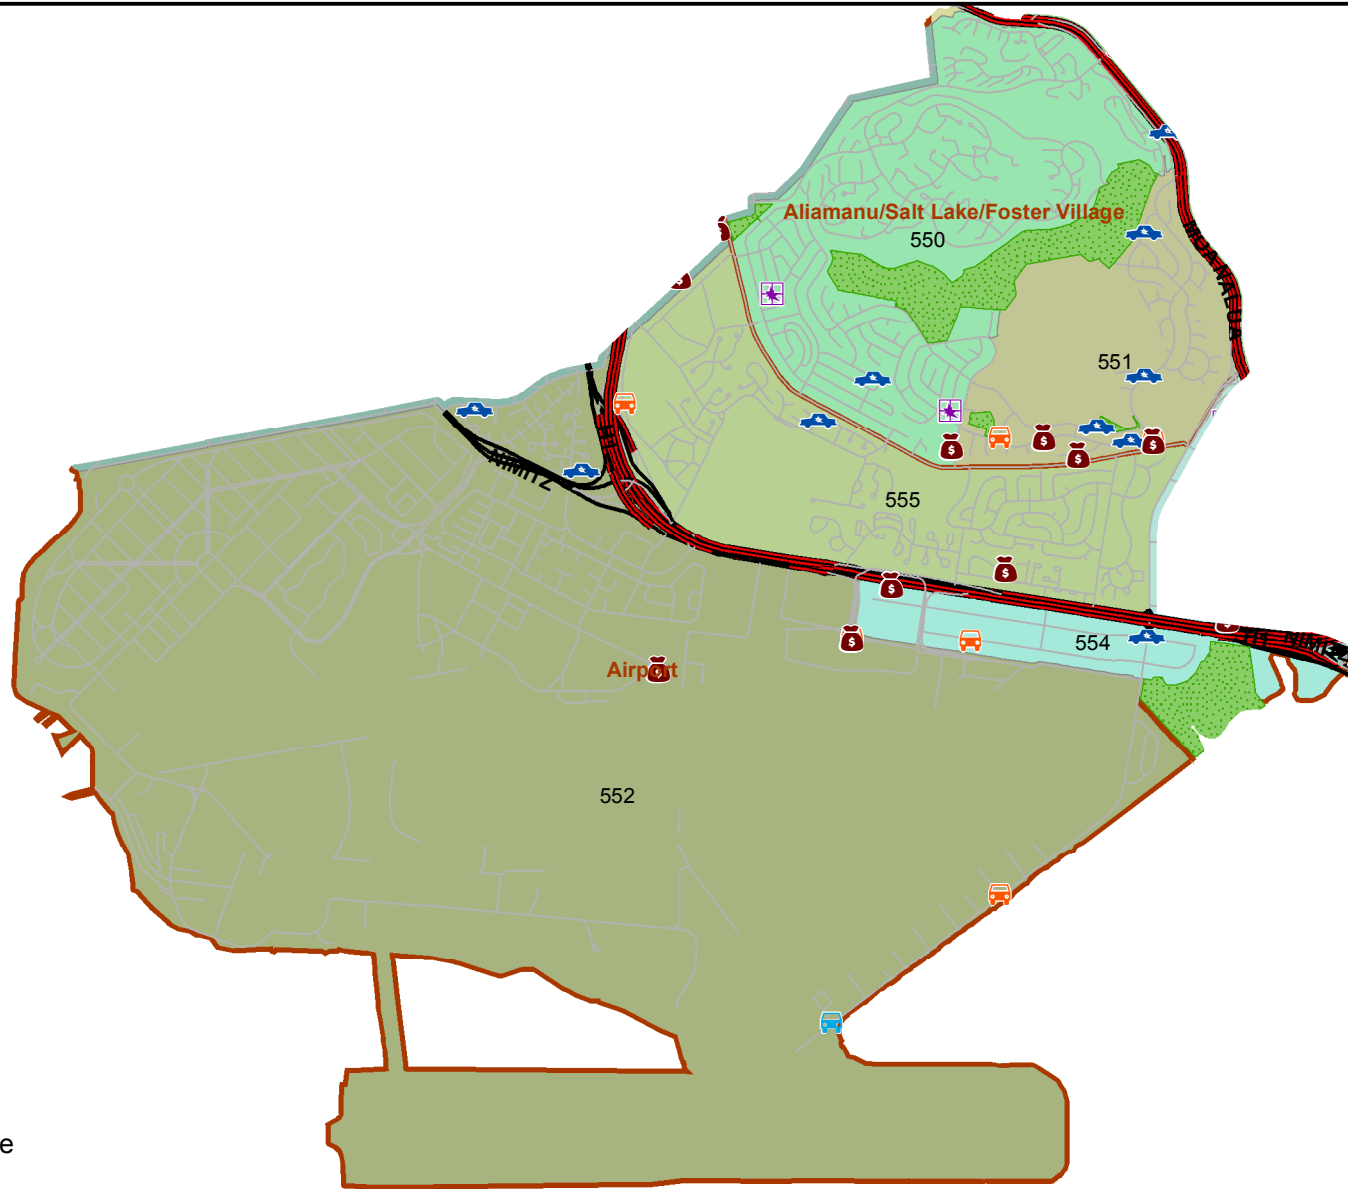

# Honolulu Police Department - 9/9/2017 to 9/22/2017

District 5, Sector 1

- |   |  |
|---|--|
|  Auto Theft Recovery |  Motor Vehicle Theft              |
|  Burglary            |  Theft                            |
|  Graffiti            |  Unauthorized Entry Motor Vehicle |
|  Parks             |  Neighborhood Boards              |
- [www.honoluluupd.org/statistics](http://www.honoluluupd.org/statistics)

Note: This map shows initial calls for service to the Honolulu Police Department regarding Auto Theft Recovery, Motor Vehicle Theft, Unauthorized Entry into a Motor Vehicle, Burglary, Theft, and Graffiti type incidents during the time period listed above. The initial classifications are subject to change.