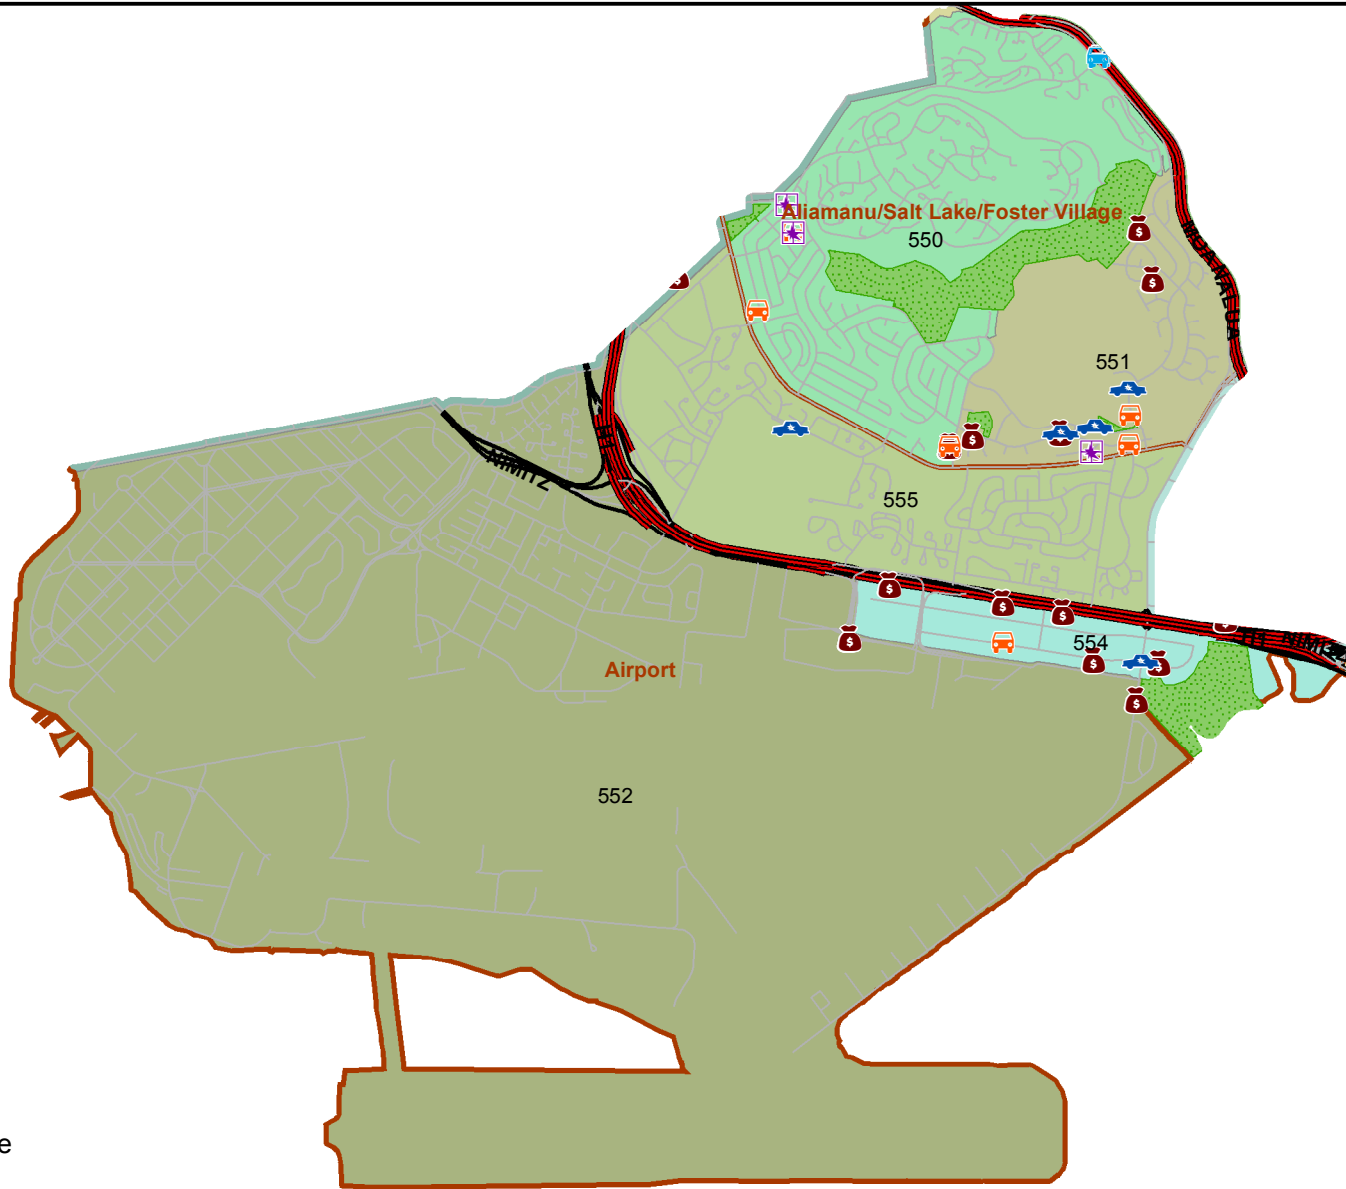

Honolulu Police Department - 11/9/2017 to 11/22/2017

District 5, Sector 1

- | | |
|--|--|
|  Auto Theft Recovery |  Motor Vehicle Theft |
|  Burglary |  Theft |
|  Graffiti |  Unauthorized Entry Motor Vehicle |
|  Parks |  Neighborhood Boards |
- www.honoluluupd.org/statistics

Note: This map shows initial calls for service to the Honolulu Police Department regarding Auto Theft Recovery, Motor Vehicle Theft, Unauthorized Entry into a Motor Vehicle, Burglary, Theft, and Graffiti type incidents during the time period listed above. The initial classifications are subject to change.