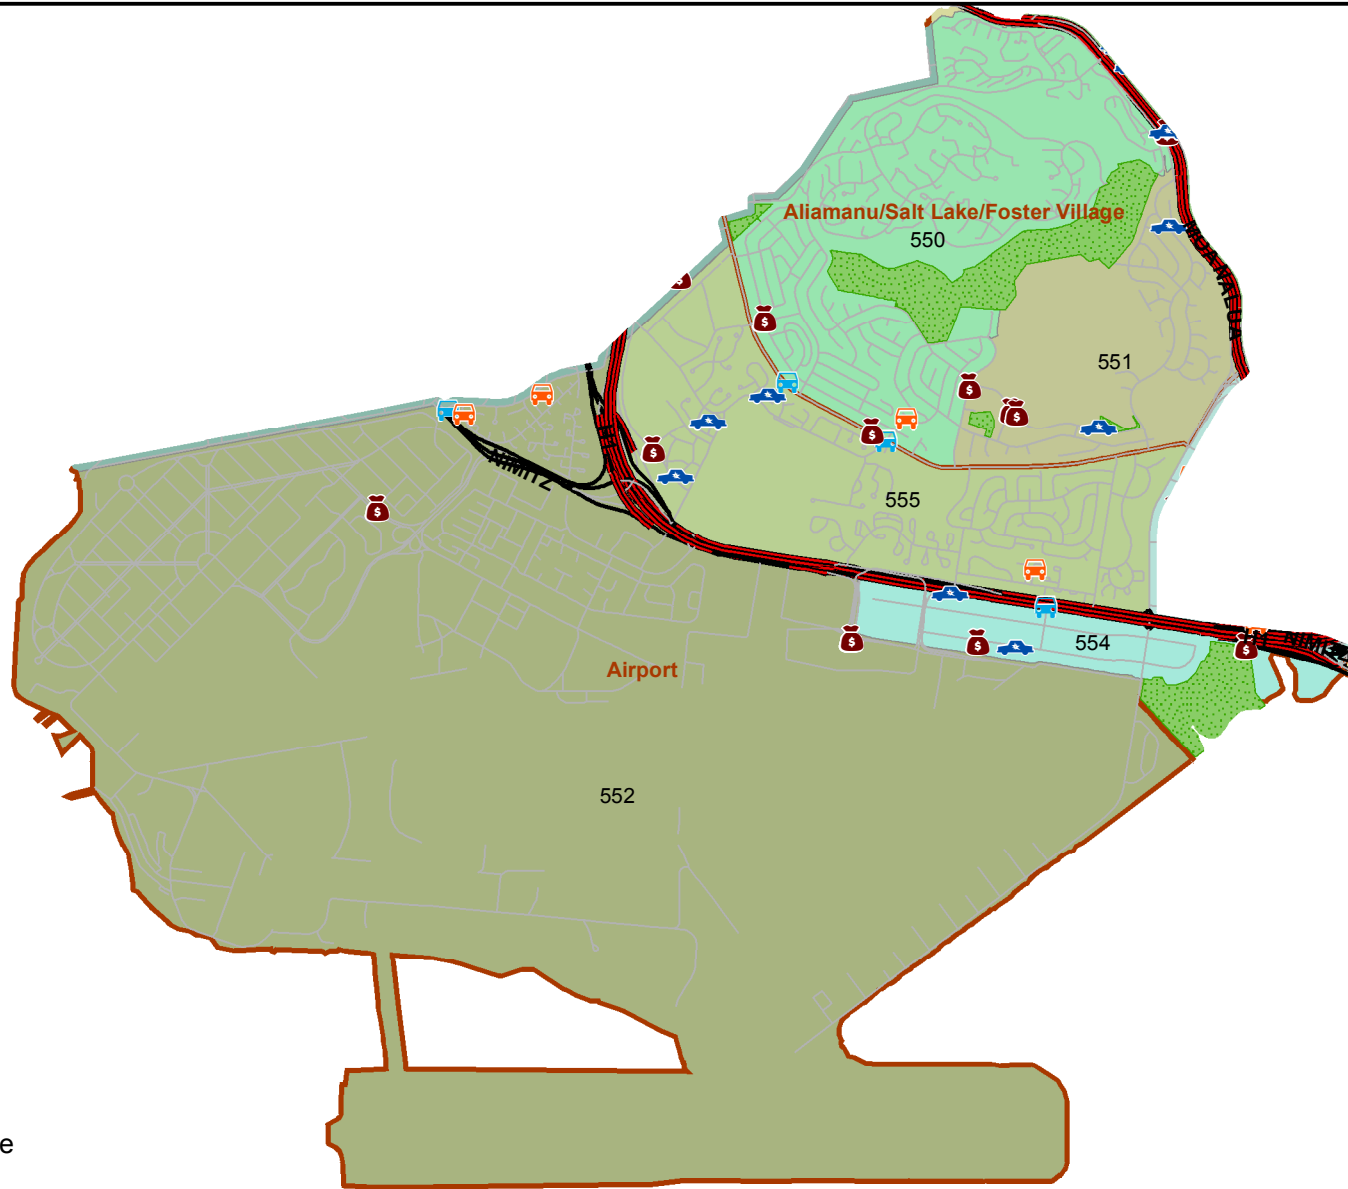

Honolulu Police Department - 7/6/2018 to 7/19/2018

District 5, Sector 1

0 1 Mile

- | | |
|---------------------|----------------------------------|
| Auto Theft Recovery | Motor Vehicle Theft |
| Burglary | Theft |
| Graffiti | Unauthorized Entry Motor Vehicle |
| Parks | Neighborhood Boards |
- www.honolulupd.org/statistics

Note: This map shows initial calls for service to the Honolulu Police Department regarding Auto Theft Recovery, Motor Vehicle Theft, Unauthorized Entry into a Motor Vehicle, Burglary, Theft, and Graffiti type incidents during the time period listed above. The initial classifications are subject to change.