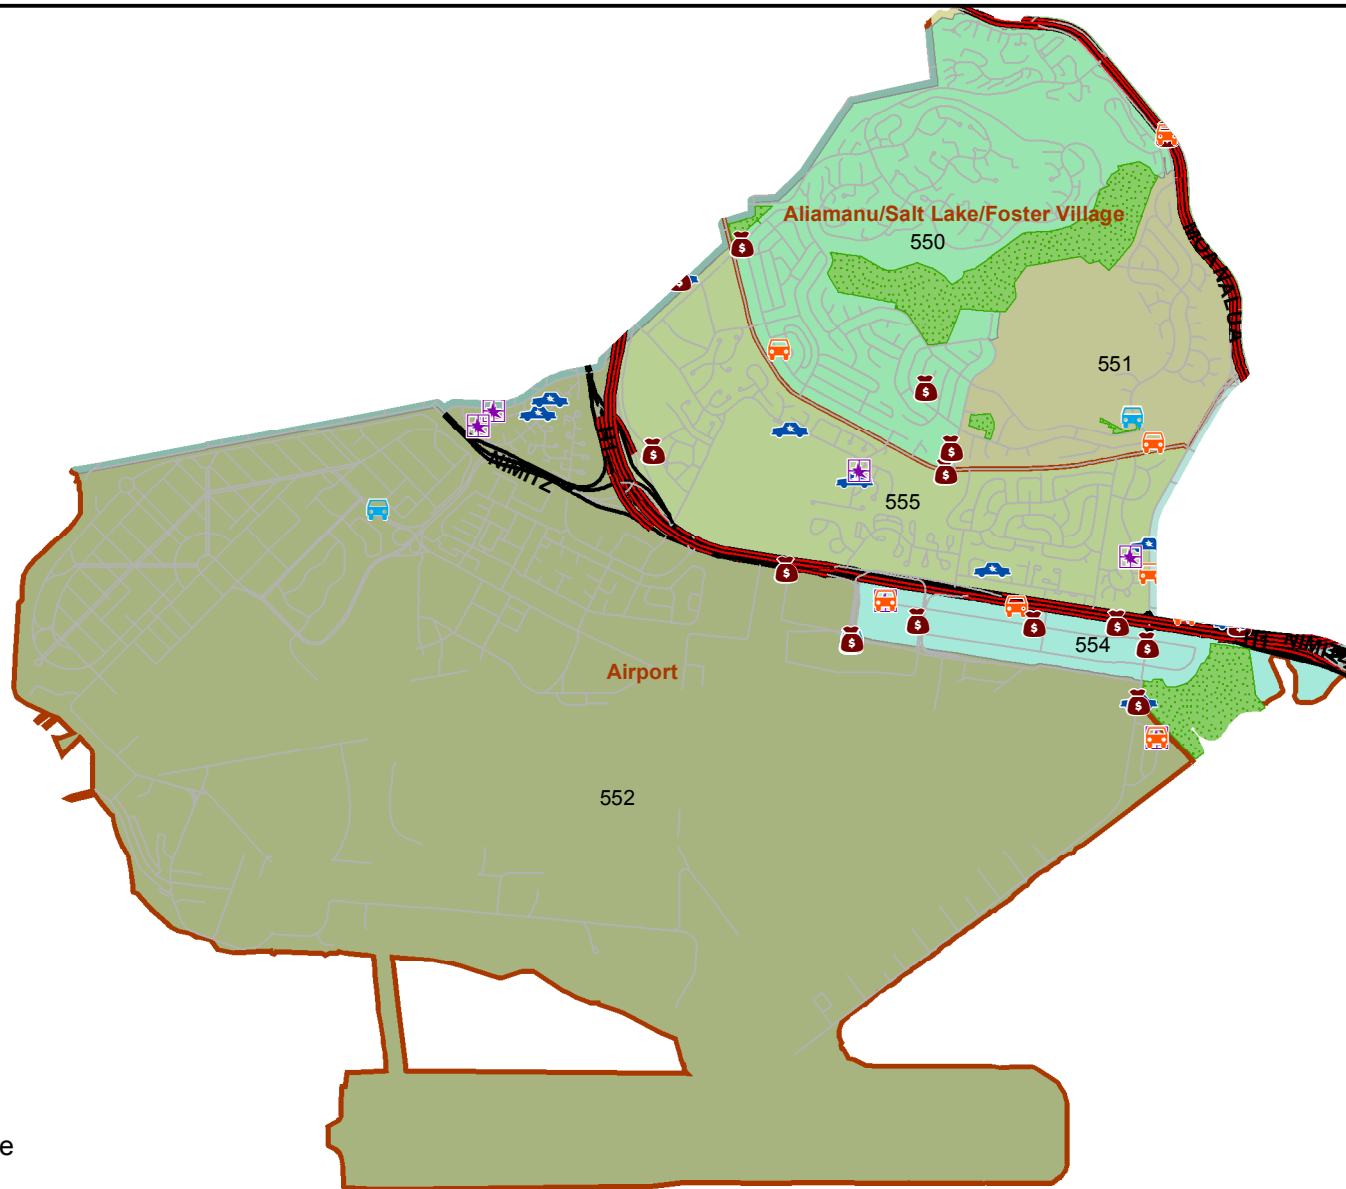

# Honolulu Police Department - 5/12/2018 to 5/25/2018

District 5, Sector 1

- |  |  |
|--|--|
|  Auto Theft Recovery |  Motor Vehicle Theft              |
|  Burglary            |  Theft                            |
|  Graffiti            |  Unauthorized Entry Motor Vehicle |
|  Parks              |  Neighborhood Boards              |
- [www.honoluluupd.org/statistics](http://www.honoluluupd.org/statistics)

Note: This map shows initial calls for service to the Honolulu Police Department regarding Auto Theft Recovery, Motor Vehicle Theft, Unauthorized Entry into a Motor Vehicle, Burglary, Theft, and Graffiti type incidents during the time period listed above. The initial classifications are subject to change.