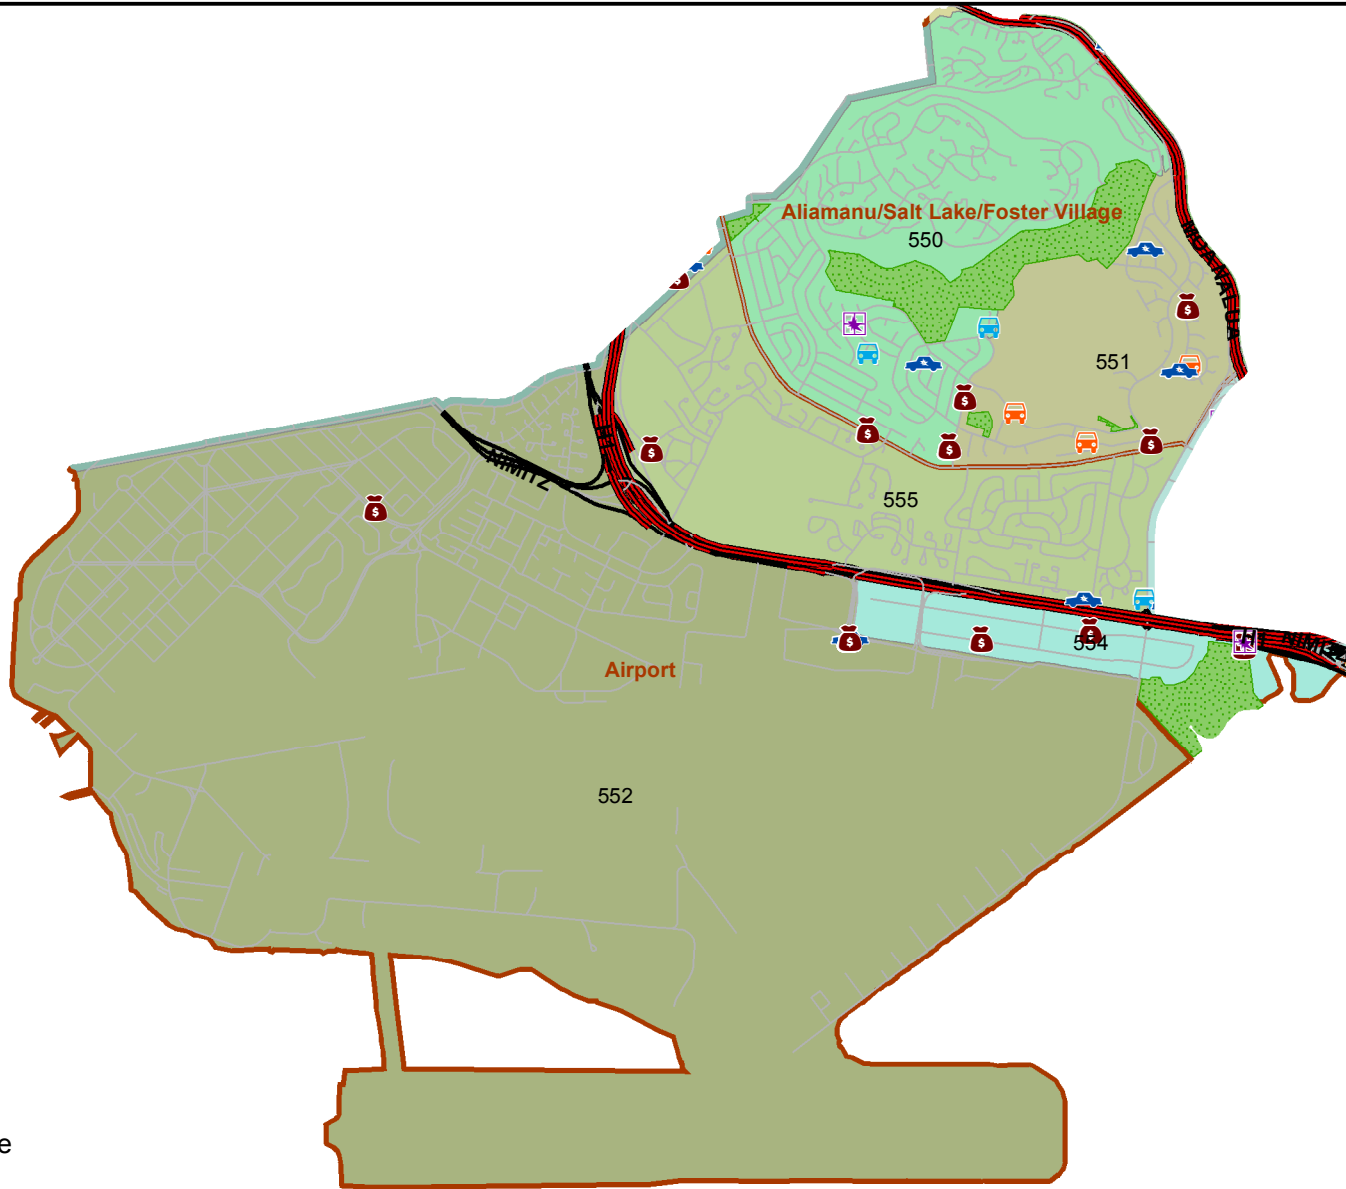

Honolulu Police Department - 10/6/2018 to 10/19/2018

District 5, Sector 1

- | | |
|---------------------|----------------------------------|
| Auto Theft Recovery | Motor Vehicle Theft |
| Burglary | Theft |
| Graffiti | Unauthorized Entry Motor Vehicle |
| Parks | |
| Neighborhood Boards | |
- www.honoluluupd.org/statistics

Note: This map shows initial calls for service to the Honolulu Police Department regarding Auto Theft Recovery, Motor Vehicle Theft, Unauthorized Entry into a Motor Vehicle, Burglary, Theft, and Graffiti type incidents during the time period listed above. The initial classifications are subject to change.