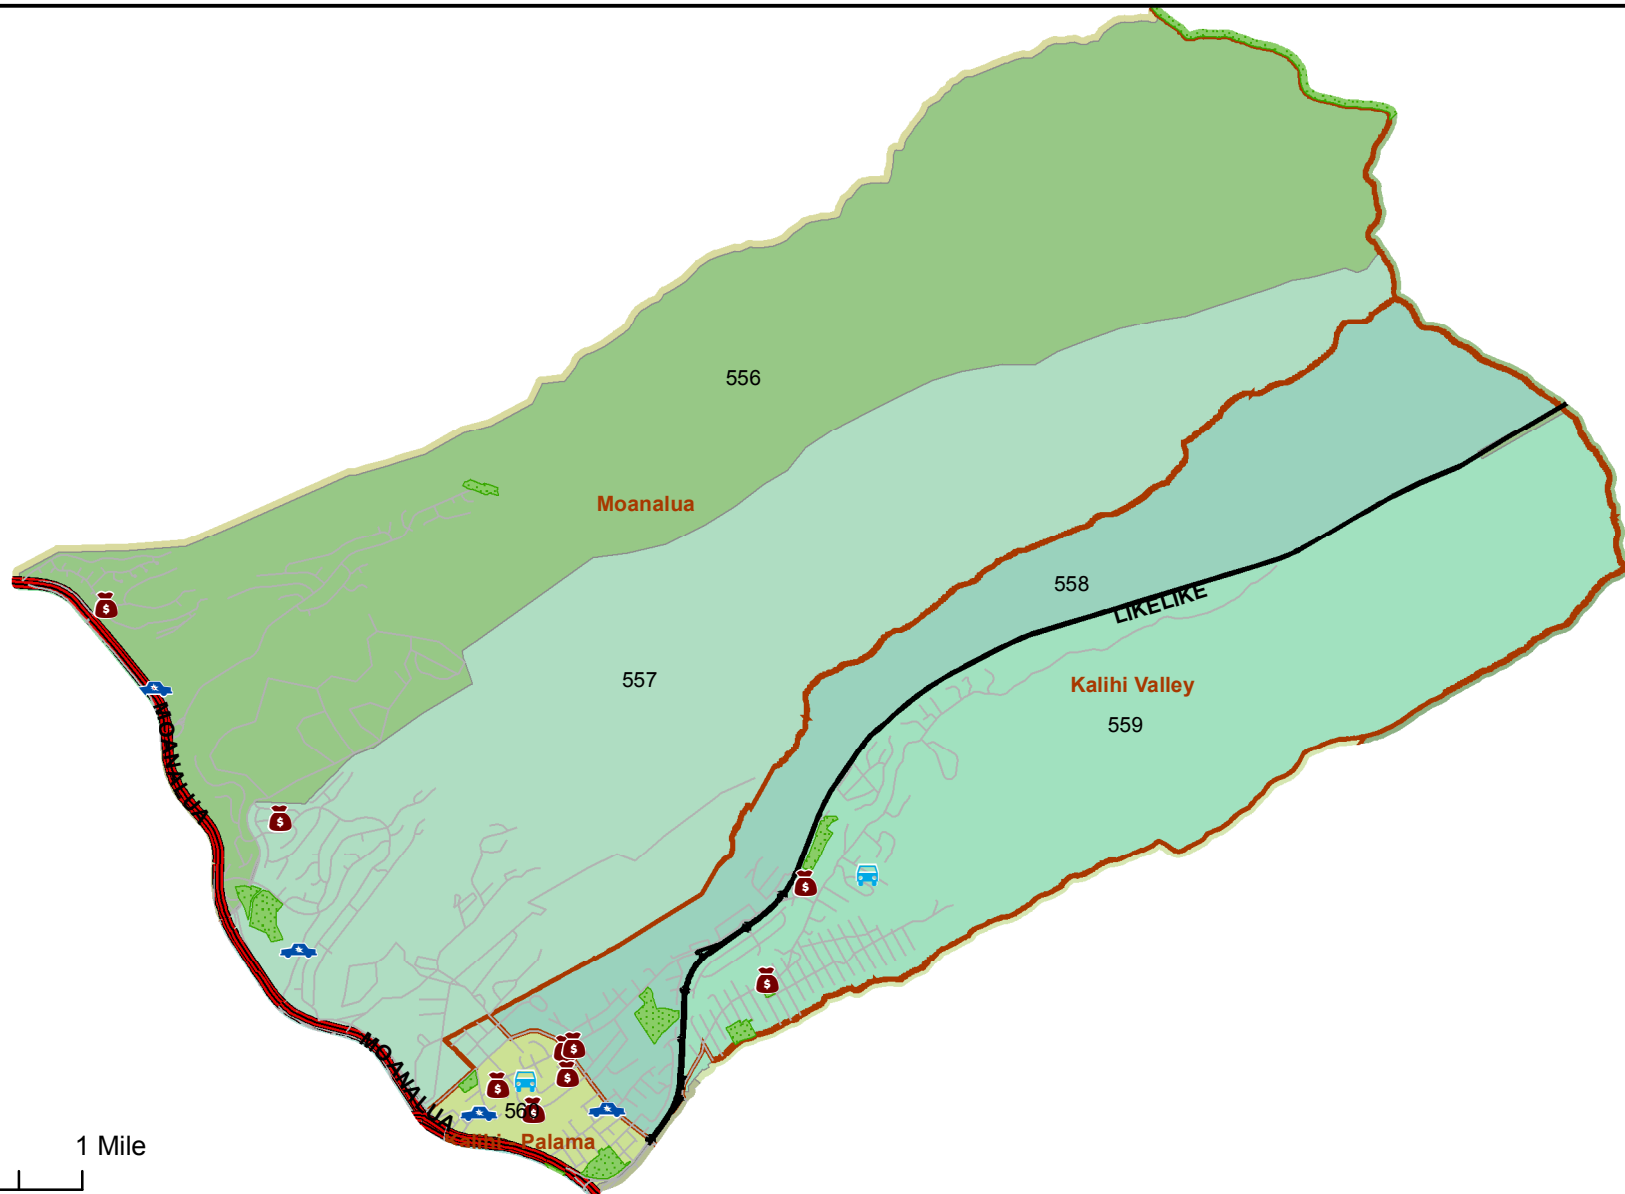

Honolulu Police Department - 9/9/2017 to 9/22/2017

District 5, Sector 2

0 1 Mile

- | | |
|--|--|
|  Auto Theft Recovery |  Motor Vehicle Theft |
|  Burglary |  Theft |
|  Graffiti |  Unauthorized Entry Motor Vehicle |
|  Parks |  Neighborhood Boards |
- www.honoluluupd.org/statistics

Note: This map shows initial calls for service to the Honolulu Police Department regarding Auto Theft Recovery, Motor Vehicle Theft, Unauthorized Entry into a Motor Vehicle, Burglary, Theft, and Graffiti type incidents during the time period listed above. The initial classifications are subject to change.