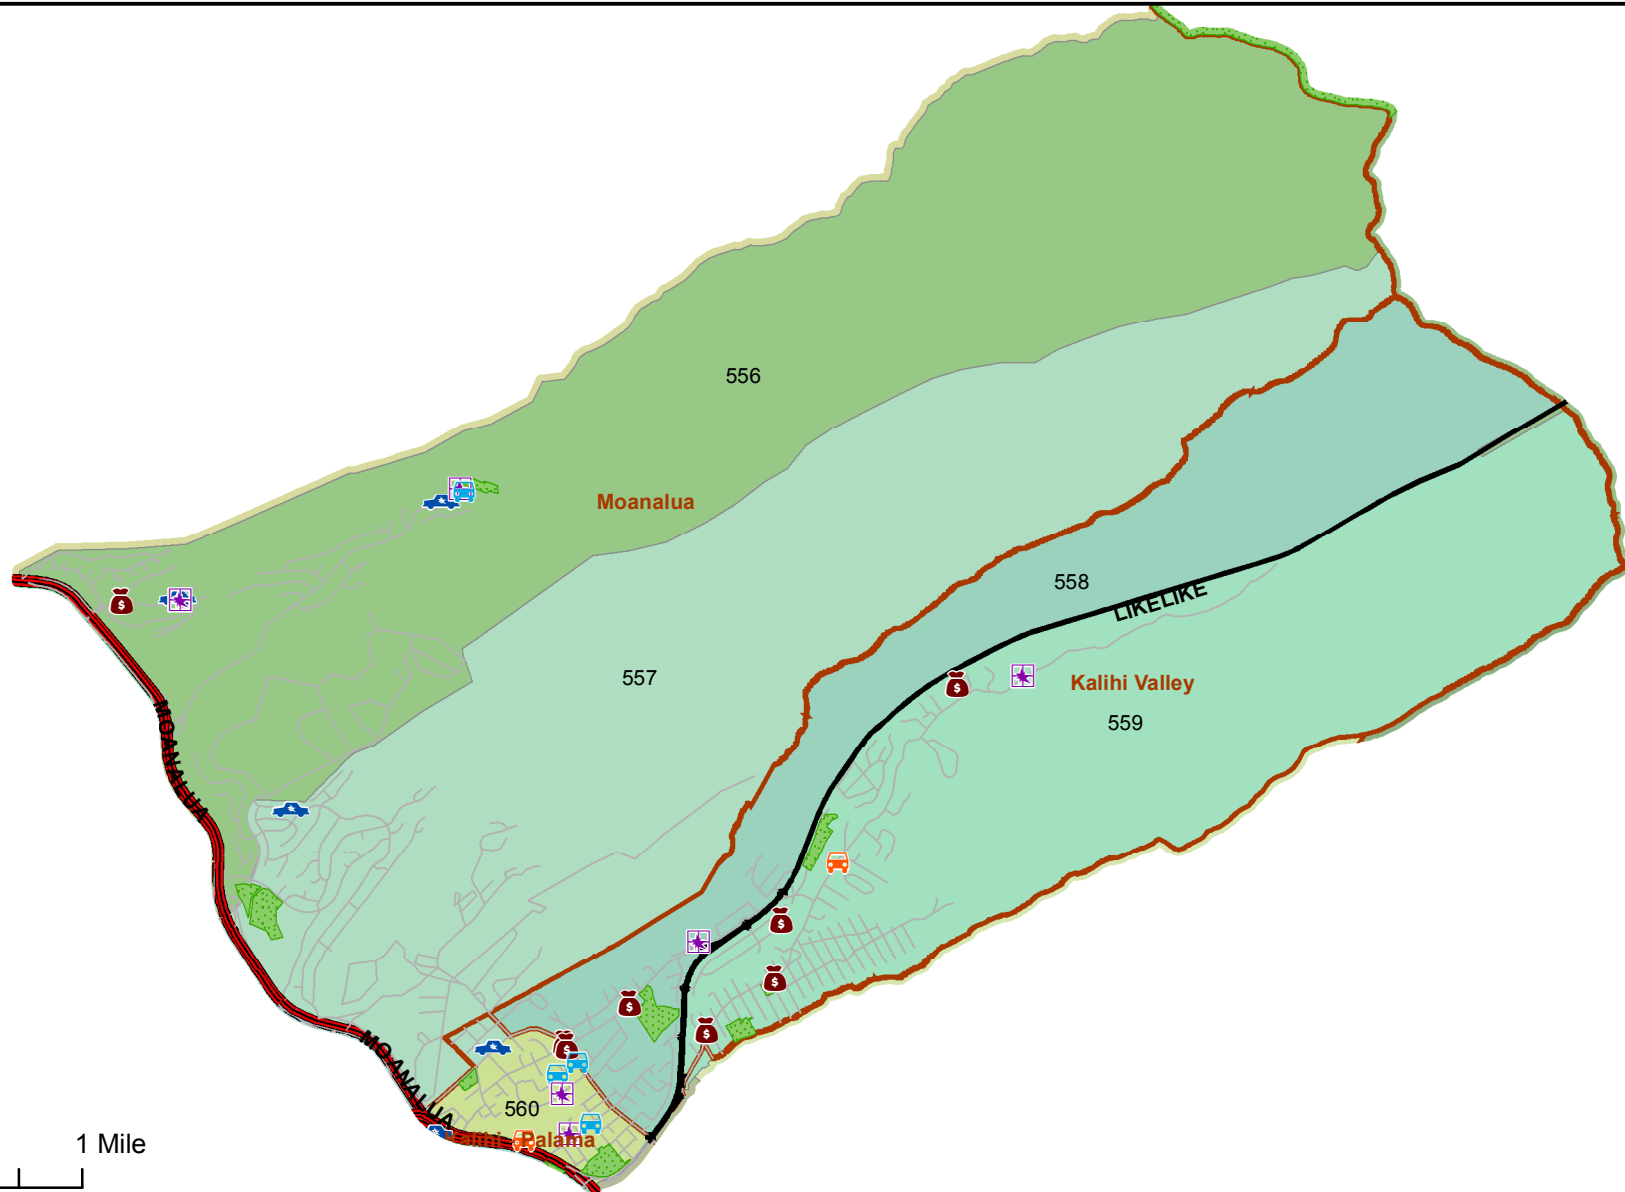

# Honolulu Police Department - 10/4/2018 to 10/17/2018

District 5, Sector 2

- |                     |                                  |
|---------------------|----------------------------------|
| Auto Theft Recovery | Motor Vehicle Theft              |
| Burglary            | Theft                            |
| Graffiti            | Unauthorized Entry Motor Vehicle |
| Parks               | Neighborhood Boards              |
- [www.honolulupd.org/statistics](http://www.honolulupd.org/statistics)

Note: This map shows initial calls for service to the Honolulu Police Department regarding Auto Theft Recovery, Motor Vehicle Theft, Unauthorized Entry into a Motor Vehicle, Burglary, Theft, and Graffiti type incidents during the time period listed above. The initial classifications are subject to change.