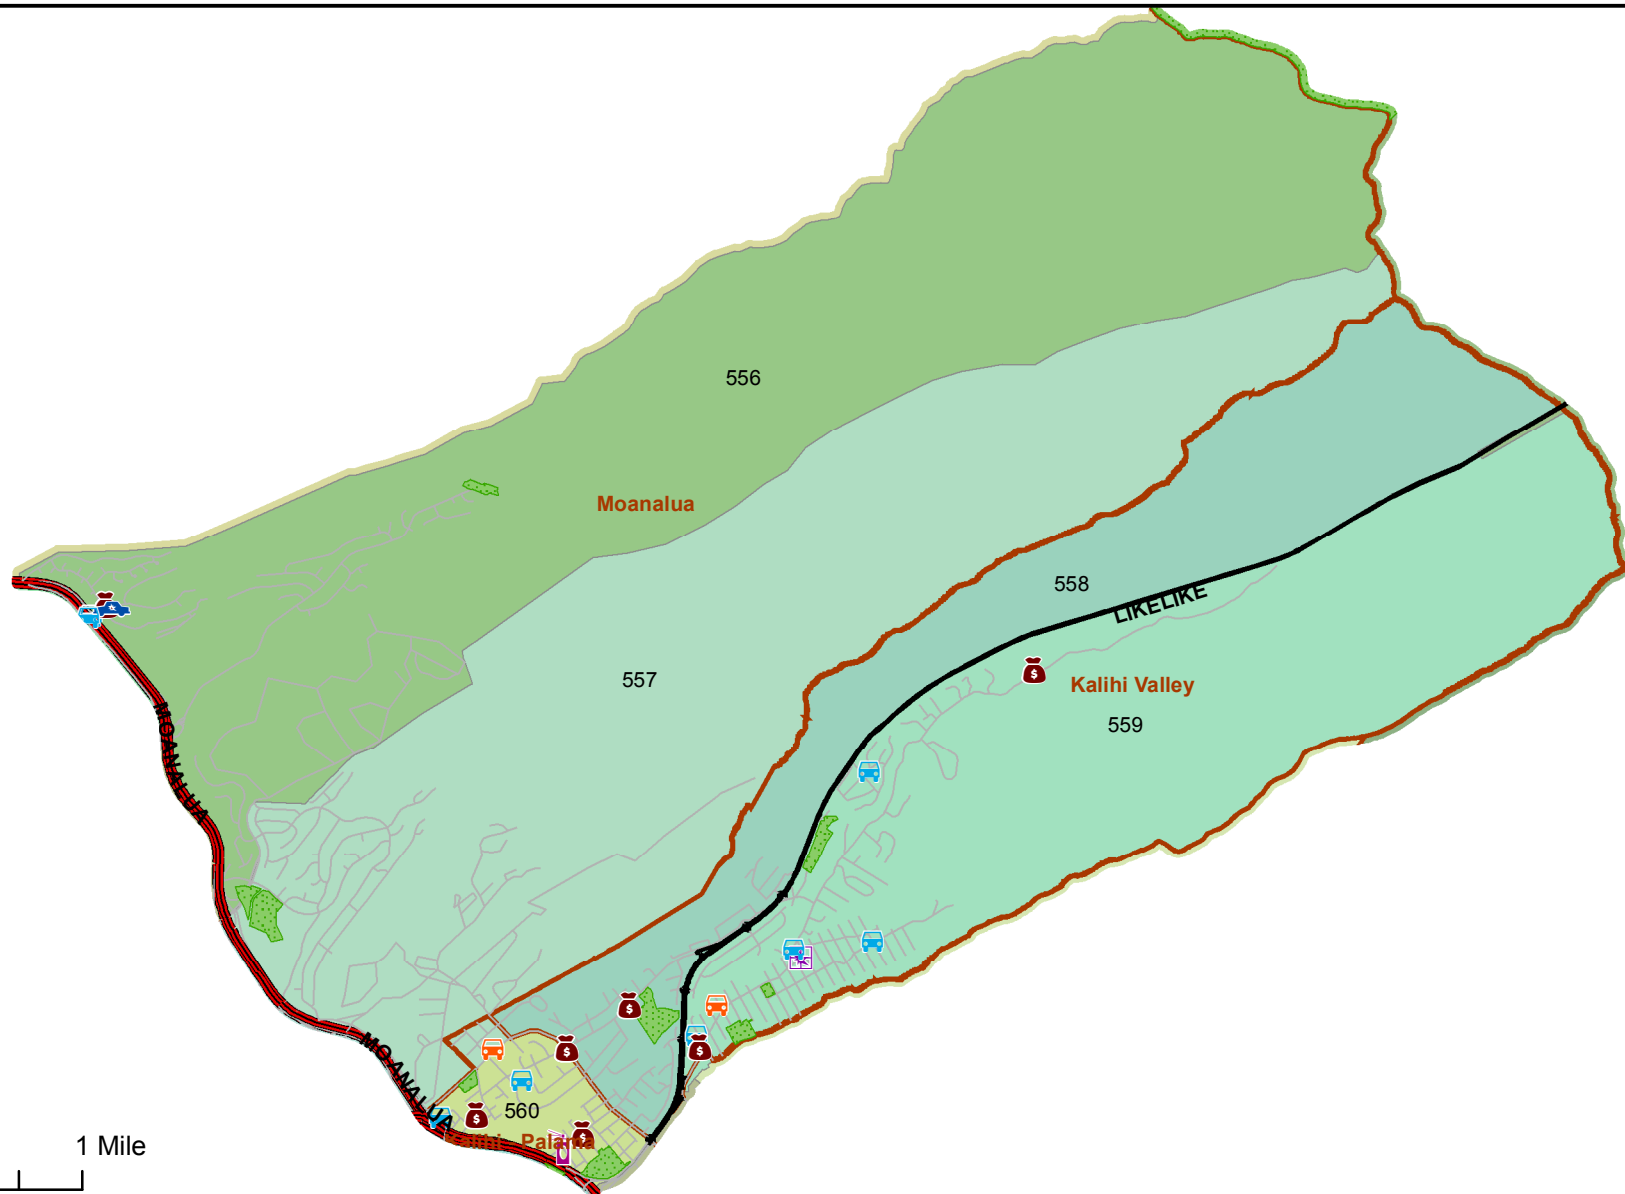

# Honolulu Police Department - 11/9/2017 to 11/22/2017

District 5, Sector 2

- |                     |                                  |
|---------------------|----------------------------------|
| Auto Theft Recovery | Motor Vehicle Theft              |
| Burglary            | Theft                            |
| Graffiti            | Unauthorized Entry Motor Vehicle |
| Parks               | Neighborhood Boards              |
- [www.honoluluupd.org/statistics](http://www.honoluluupd.org/statistics)

Note: This map shows initial calls for service to the Honolulu Police Department regarding Auto Theft Recovery, Motor Vehicle Theft, Unauthorized Entry into a Motor Vehicle, Burglary, Theft, and Graffiti type incidents during the time period listed above. The initial classifications are subject to change.