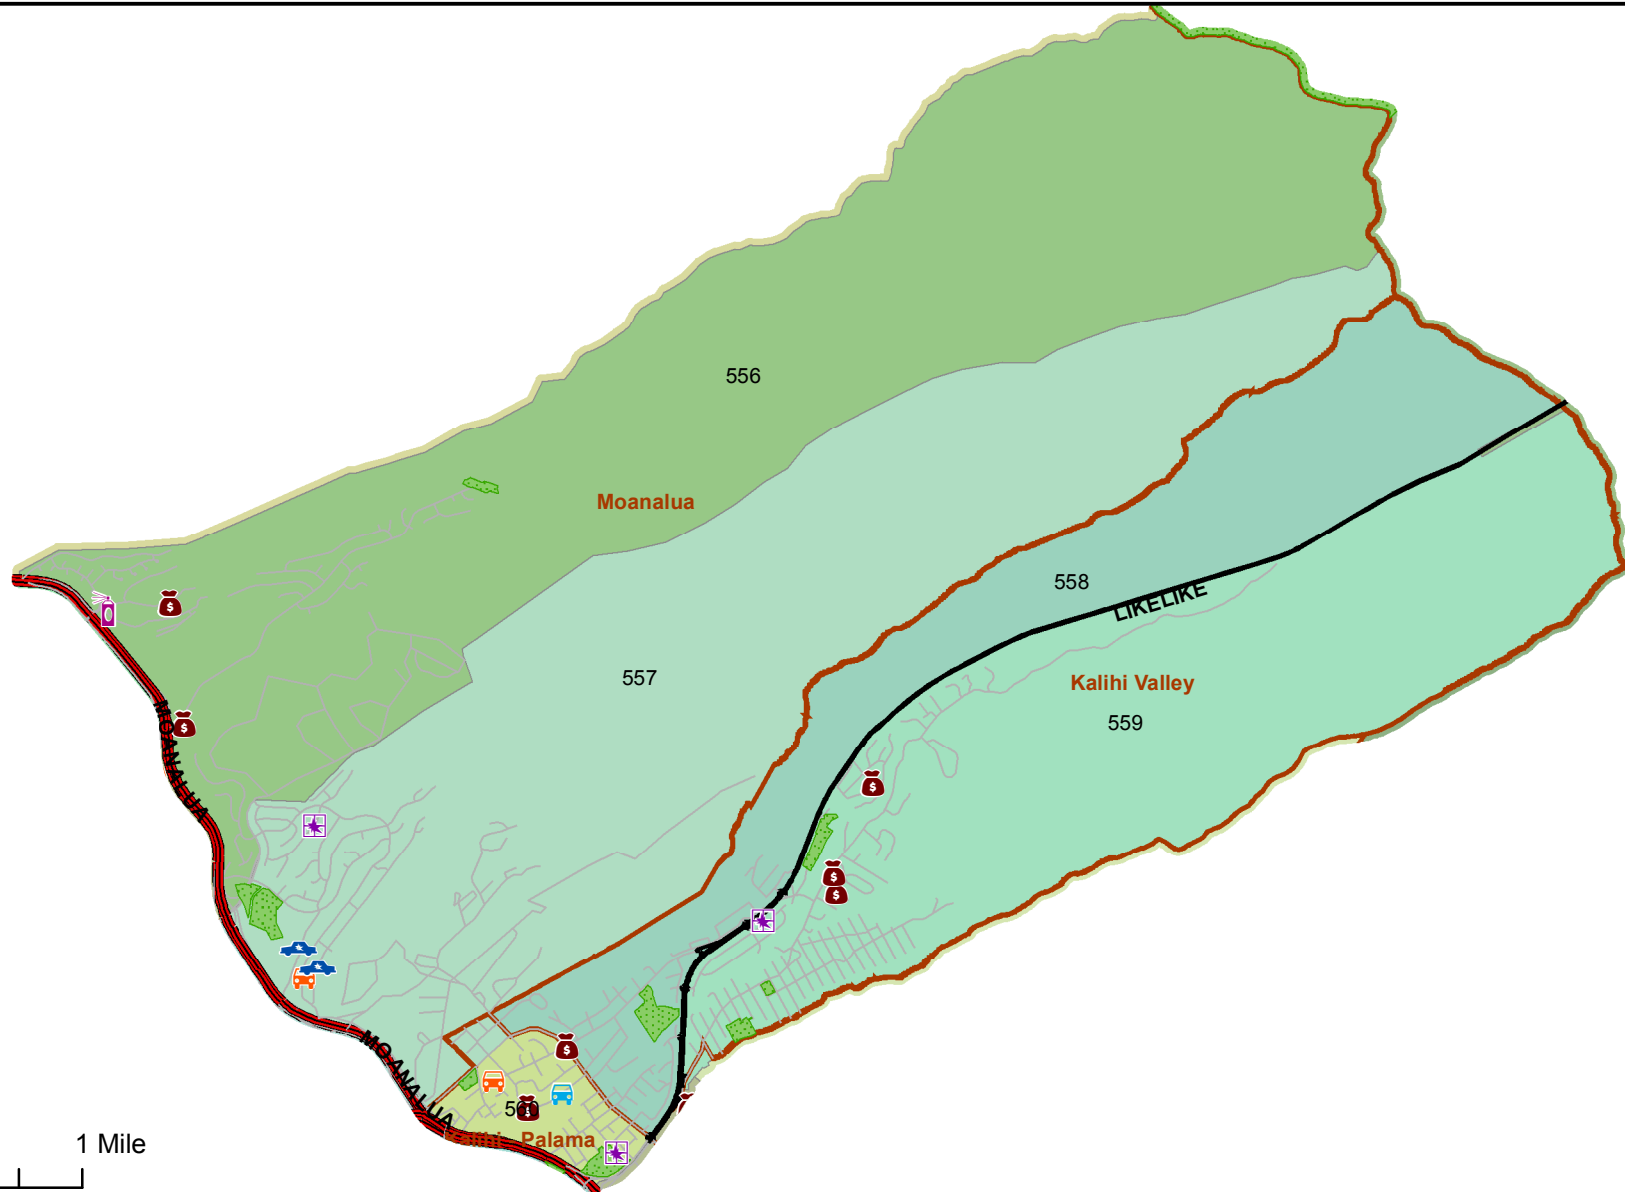

Honolulu Police Department - 2/8/2018 to 2/21/2018

District 5, Sector 2

- | | |
|---|--|
|  Auto Theft Recovery |  Motor Vehicle Theft |
|  Burglary |  Theft |
|  Graffiti |  Unauthorized Entry Motor Vehicle |
|  Parks |  Neighborhood Boards |
- www.honoluluupd.org/statistics

Note: This map shows initial calls for service to the Honolulu Police Department regarding Auto Theft Recovery, Motor Vehicle Theft, Unauthorized Entry into a Motor Vehicle, Burglary, Theft, and Graffiti type incidents during the time period listed above. The initial classifications are subject to change.