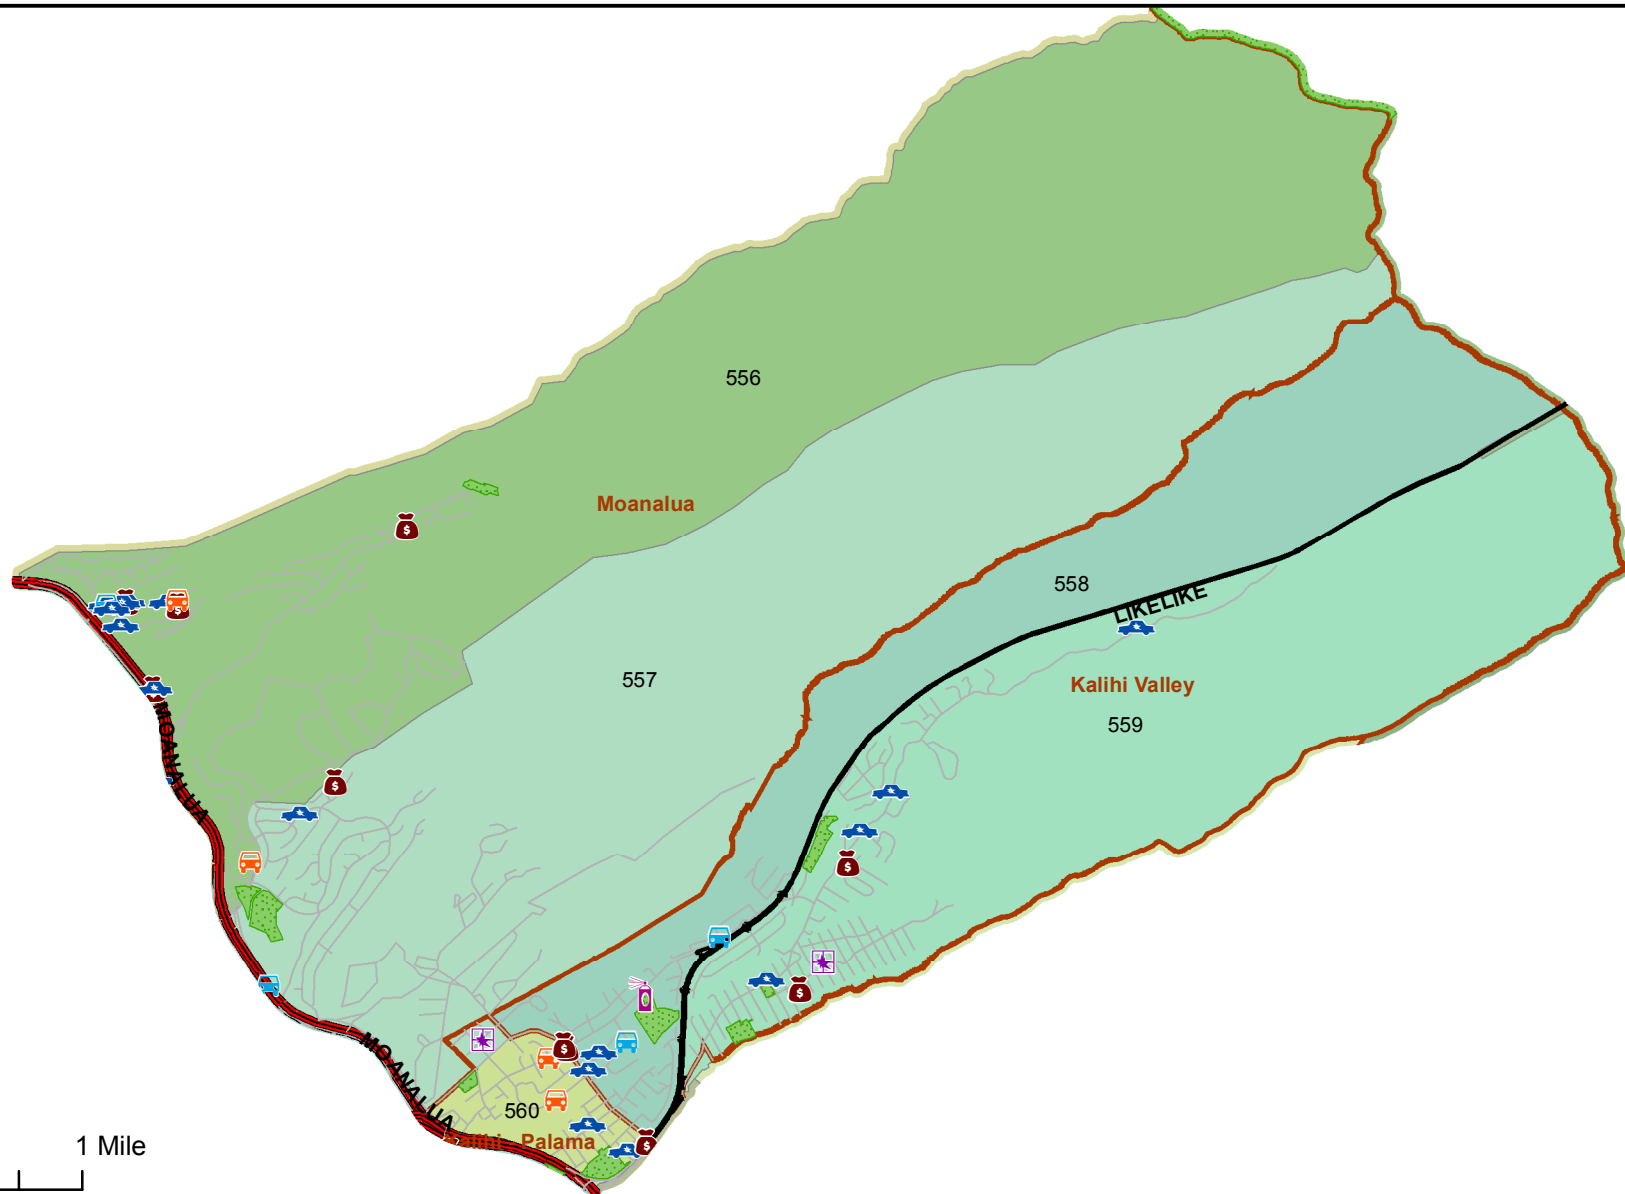

Honolulu Police Department - 7/6/2018 to 7/19/2018

District 5, Sector 2

- | | |
|---------------------|----------------------------------|
| Auto Theft Recovery | Motor Vehicle Theft |
| Burglary | Theft |
| Graffiti | Unauthorized Entry Motor Vehicle |
| Parks | Neighborhood Boards |
- www.honolulupd.org/statistics

Note: This map shows initial calls for service to the Honolulu Police Department regarding Auto Theft Recovery, Motor Vehicle Theft, Unauthorized Entry into a Motor Vehicle, Burglary, Theft, and Graffiti type incidents during the time period listed above. The initial classifications are subject to change.