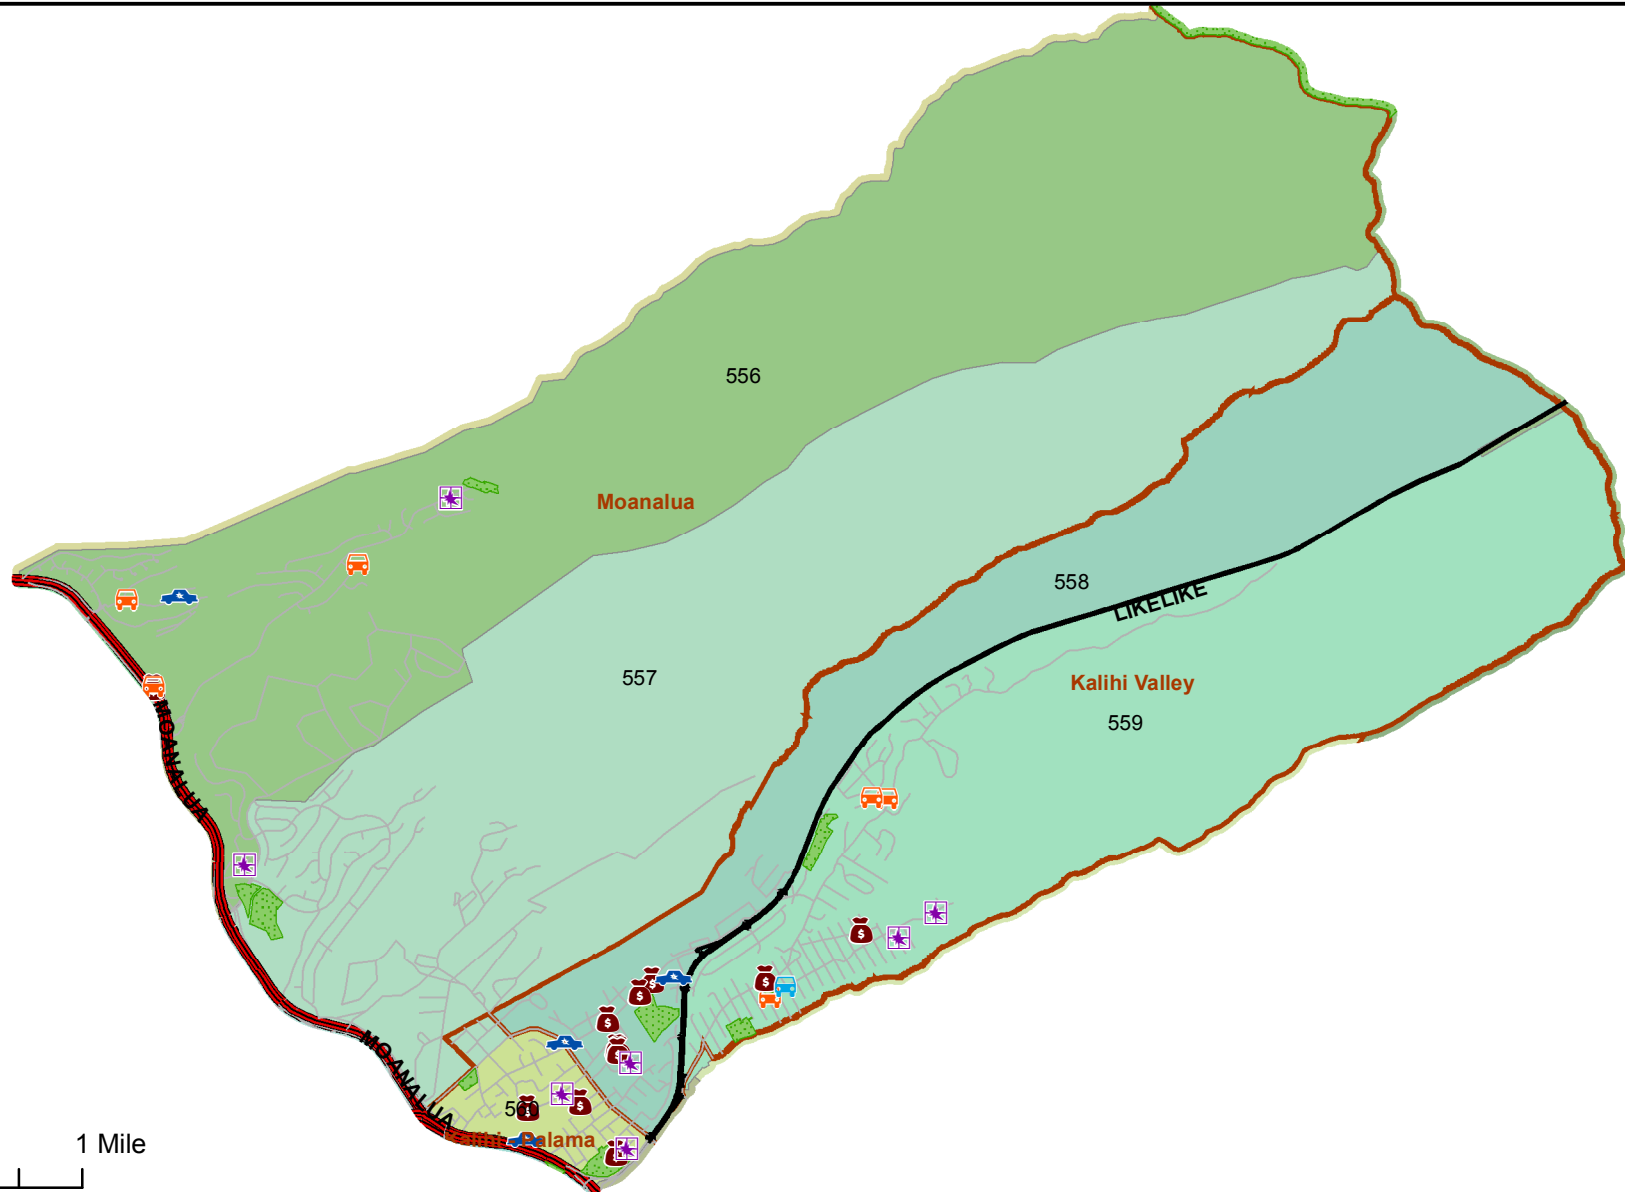

Honolulu Police Department - 5/12/2018 to 5/25/2018

District 5, Sector 2

- | | |
|---------------------|----------------------------------|
| Auto Theft Recovery | Motor Vehicle Theft |
| Burglary | Theft |
| Graffiti | Unauthorized Entry Motor Vehicle |
| Parks | |
| Neighborhood Boards | |
- www.honoluluupd.org/statistics

Note: This map shows initial calls for service to the Honolulu Police Department regarding Auto Theft Recovery, Motor Vehicle Theft, Unauthorized Entry into a Motor Vehicle, Burglary, Theft, and Graffiti type incidents during the time period listed above. The initial classifications are subject to change.