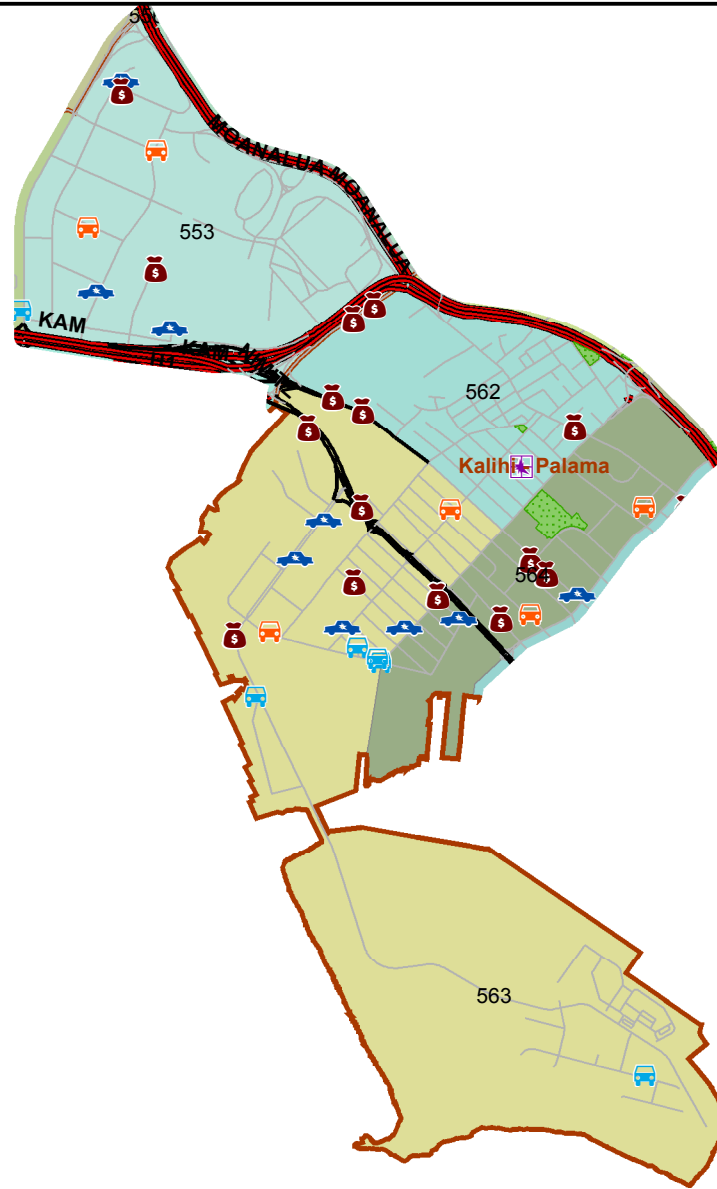

# Honolulu Police Department - 2/8/2018 to 2/21/2018

District 5, Sector 3

- |  |  |
|--|--|
|  Auto Theft Recovery |  Motor Vehicle Theft              |
|  Burglary            |  Theft                            |
|  Graffiti            |  Unauthorized Entry Motor Vehicle |
|  Parks              |  Neighborhood Boards              |
- [www.honoluluupd.org/statistics](http://www.honoluluupd.org/statistics)

Note: This map shows initial calls for service to the Honolulu Police Department regarding Auto Theft Recovery, Motor Vehicle Theft, Unauthorized Entry into a Motor Vehicle, Burglary, Theft, and Graffiti type incidents during the time period listed above. The initial classifications are subject to change.