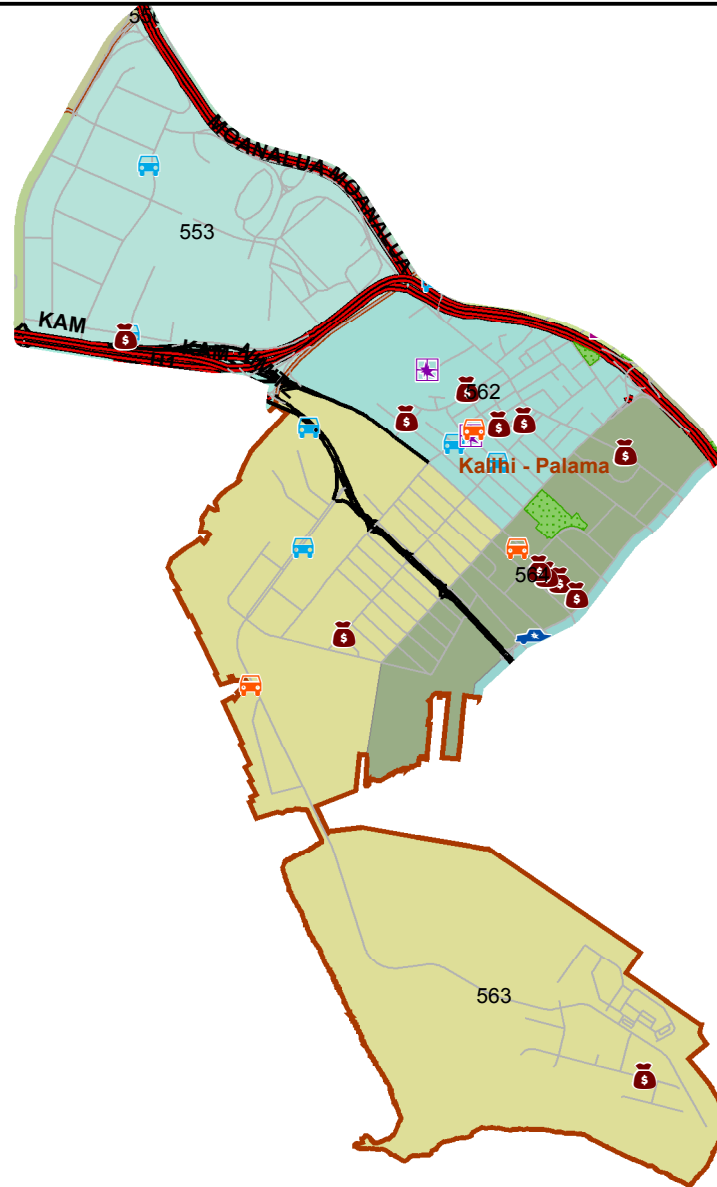

Honolulu Police Department - 11/9/2017 to 11/22/2017

District 5, Sector 3

0 1 Mile

- | | |
|---------------------|----------------------------------|
| Auto Theft Recovery | Motor Vehicle Theft |
| Burglary | Theft |
| Graffiti | Unauthorized Entry Motor Vehicle |
| Parks | Neighborhood Boards |
- www.honoluluupd.org/statistics

Note: This map shows initial calls for service to the Honolulu Police Department regarding Auto Theft Recovery, Motor Vehicle Theft, Unauthorized Entry into a Motor Vehicle, Burglary, Theft, and Graffiti type incidents during the time period listed above. The initial classifications are subject to change.