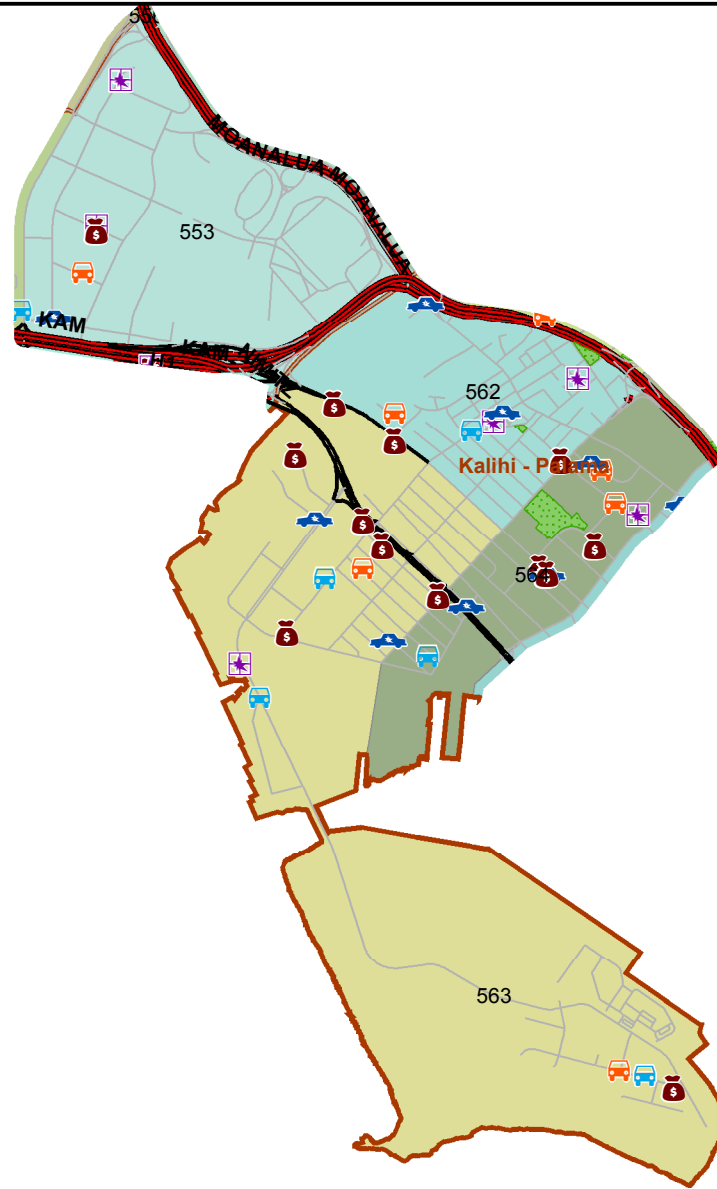

# Honolulu Police Department - 10/6/2018 to 10/19/2018

District 5, Sector 3

- |  |  |
|--|--|
|  Auto Theft Recovery |  Motor Vehicle Theft              |
|  Burglary            |  Theft                            |
|  Graffiti            |  Unauthorized Entry Motor Vehicle |
|  Parks              |  Neighborhood Boards              |
- [www.honoluluupd.org/statistics](http://www.honoluluupd.org/statistics)

Note: This map shows initial calls for service to the Honolulu Police Department regarding Auto Theft Recovery, Motor Vehicle Theft, Unauthorized Entry into a Motor Vehicle, Burglary, Theft, and Graffiti type incidents during the time period listed above. The initial classifications are subject to change.