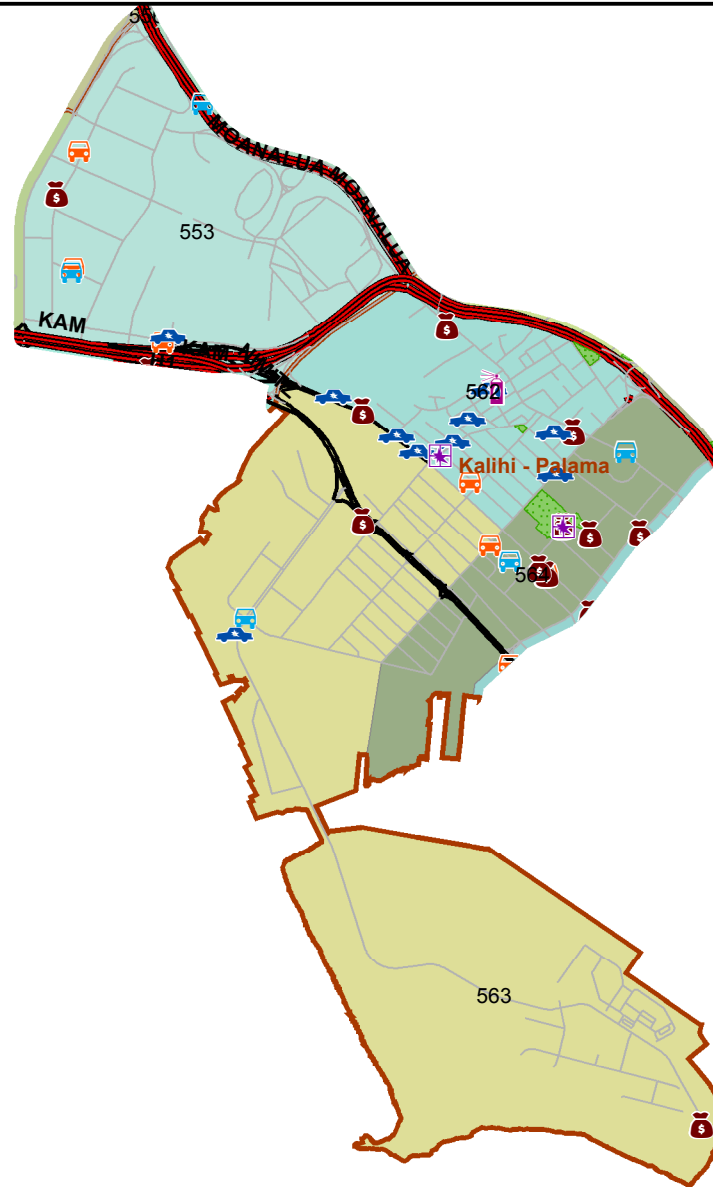

Honolulu Police Department - 7/6/2018 to 7/19/2018

District 5, Sector 3

- | | | | |
|--|---|---|----------------------------------|
|  | Auto Theft Recovery |  | Motor Vehicle Theft |
|  | Burglary |  | Theft |
|  | Graffiti |  | Unauthorized Entry Motor Vehicle |
| |  | Parks | |
| |  | Neighborhood Boards | |
- www.honoluluupd.org/statistics

Note: This map shows initial calls for service to the Honolulu Police Department regarding Auto Theft Recovery, Motor Vehicle Theft, Unauthorized Entry into a Motor Vehicle, Burglary, Theft, and Graffiti type incidents during the time period listed above. The initial classifications are subject to change.