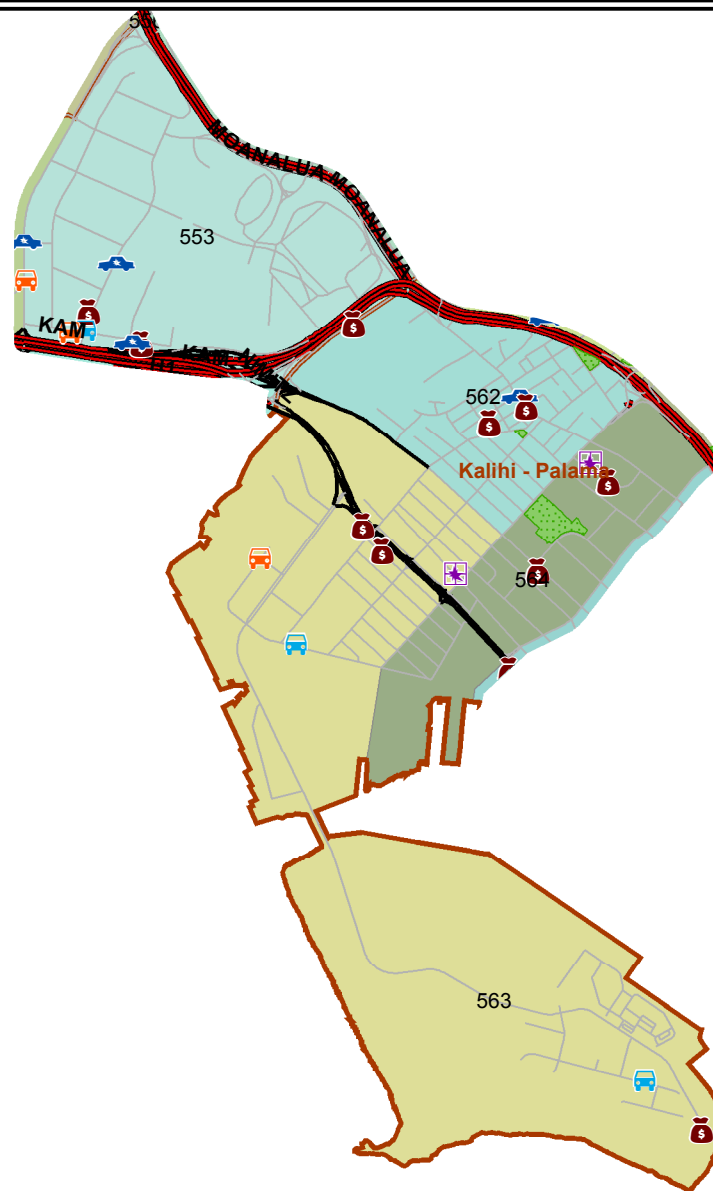

Honolulu Police Department - 5/12/2018 to 5/25/2018

District 5, Sector 3

- | | |
|---------------------|----------------------------------|
| Auto Theft Recovery | Motor Vehicle Theft |
| Burglary | Theft |
| Graffiti | Unauthorized Entry Motor Vehicle |
| Parks | Neighborhood Boards |
- www.honoluluupd.org/statistics

Note: This map shows initial calls for service to the Honolulu Police Department regarding Auto Theft Recovery, Motor Vehicle Theft, Unauthorized Entry into a Motor Vehicle, Burglary, Theft, and Graffiti type incidents during the time period listed above. The initial classifications are subject to change.