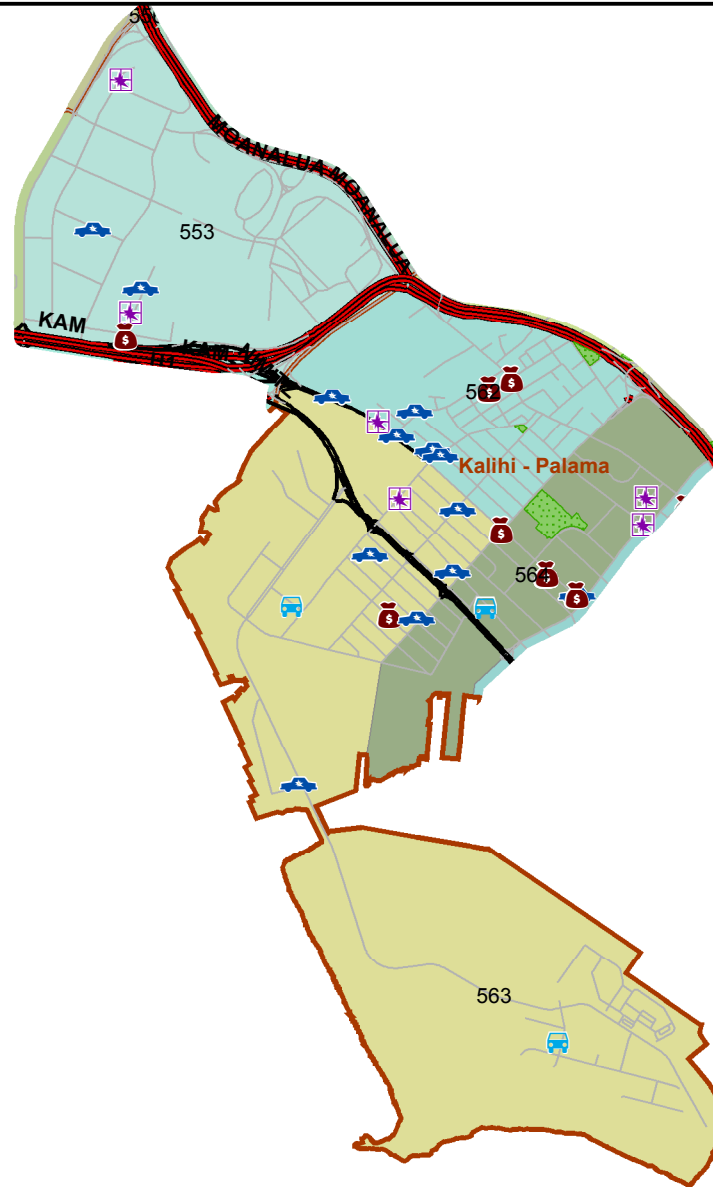

# Honolulu Police Department - 9/9/2017 to 9/22/2017

District 5, Sector 3

- |  |  |
|--|--|
|  Auto Theft Recovery |  Motor Vehicle Theft              |
|  Burglary            |  Theft                            |
|  Graffiti            |  Unauthorized Entry Motor Vehicle |
|  Parks              |  Neighborhood Boards              |
- [www.honoluluupd.org/statistics](http://www.honoluluupd.org/statistics)

Note: This map shows initial calls for service to the Honolulu Police Department regarding Auto Theft Recovery, Motor Vehicle Theft, Unauthorized Entry into a Motor Vehicle, Burglary, Theft, and Graffiti type incidents during the time period listed above. The initial classifications are subject to change.