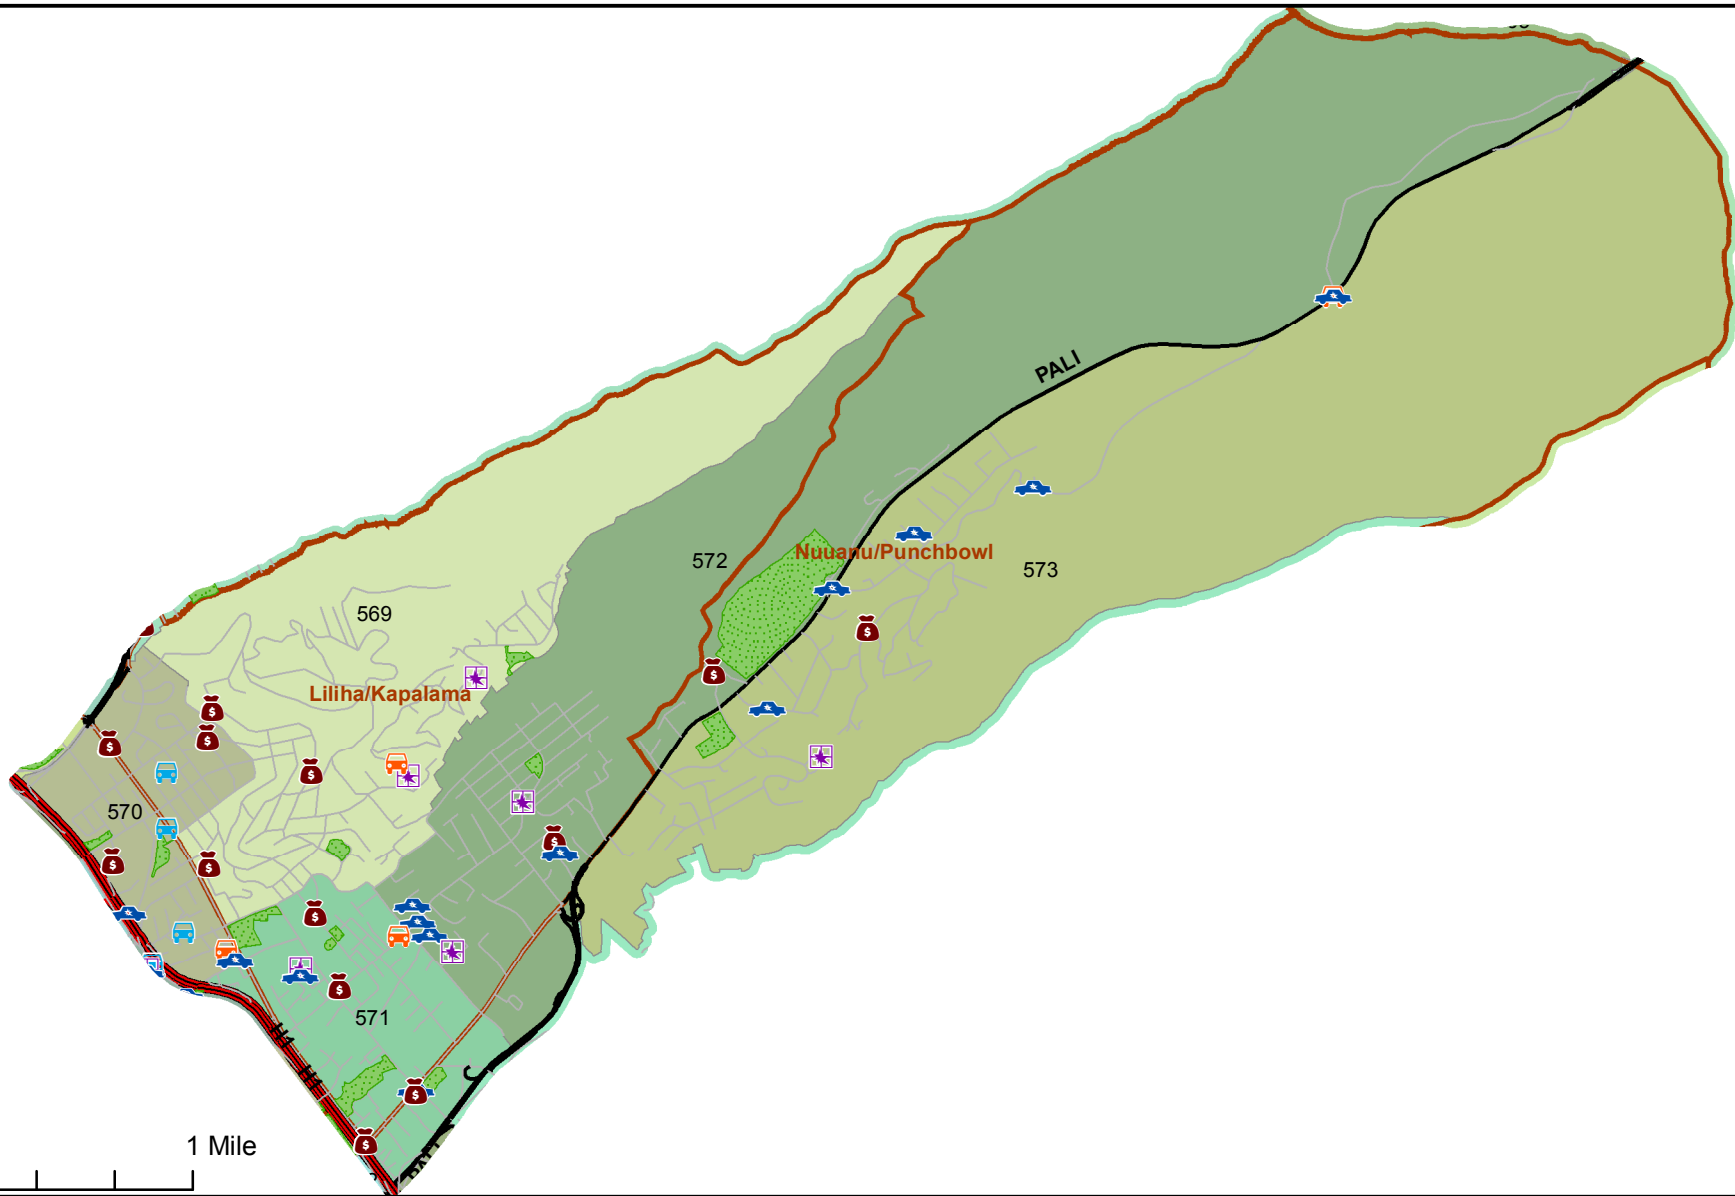

Honolulu Police Department - 7/31/2018 to 8/13/2018

District 5, Sector 4

- | | |
|---------------------|----------------------------------|
| Auto Theft Recovery | Motor Vehicle Theft |
| Burglary | Theft |
| Graffiti | Unauthorized Entry Motor Vehicle |
| Parks | Neighborhood Boards |
- www.honolulupd.org/statistics

Note: This map shows initial calls for service to the Honolulu Police Department regarding Auto Theft Recovery, Motor Vehicle Theft, Unauthorized Entry into a Motor Vehicle, Burglary, Theft, and Graffiti type incidents during the time period listed above. The initial classifications are subject to change.