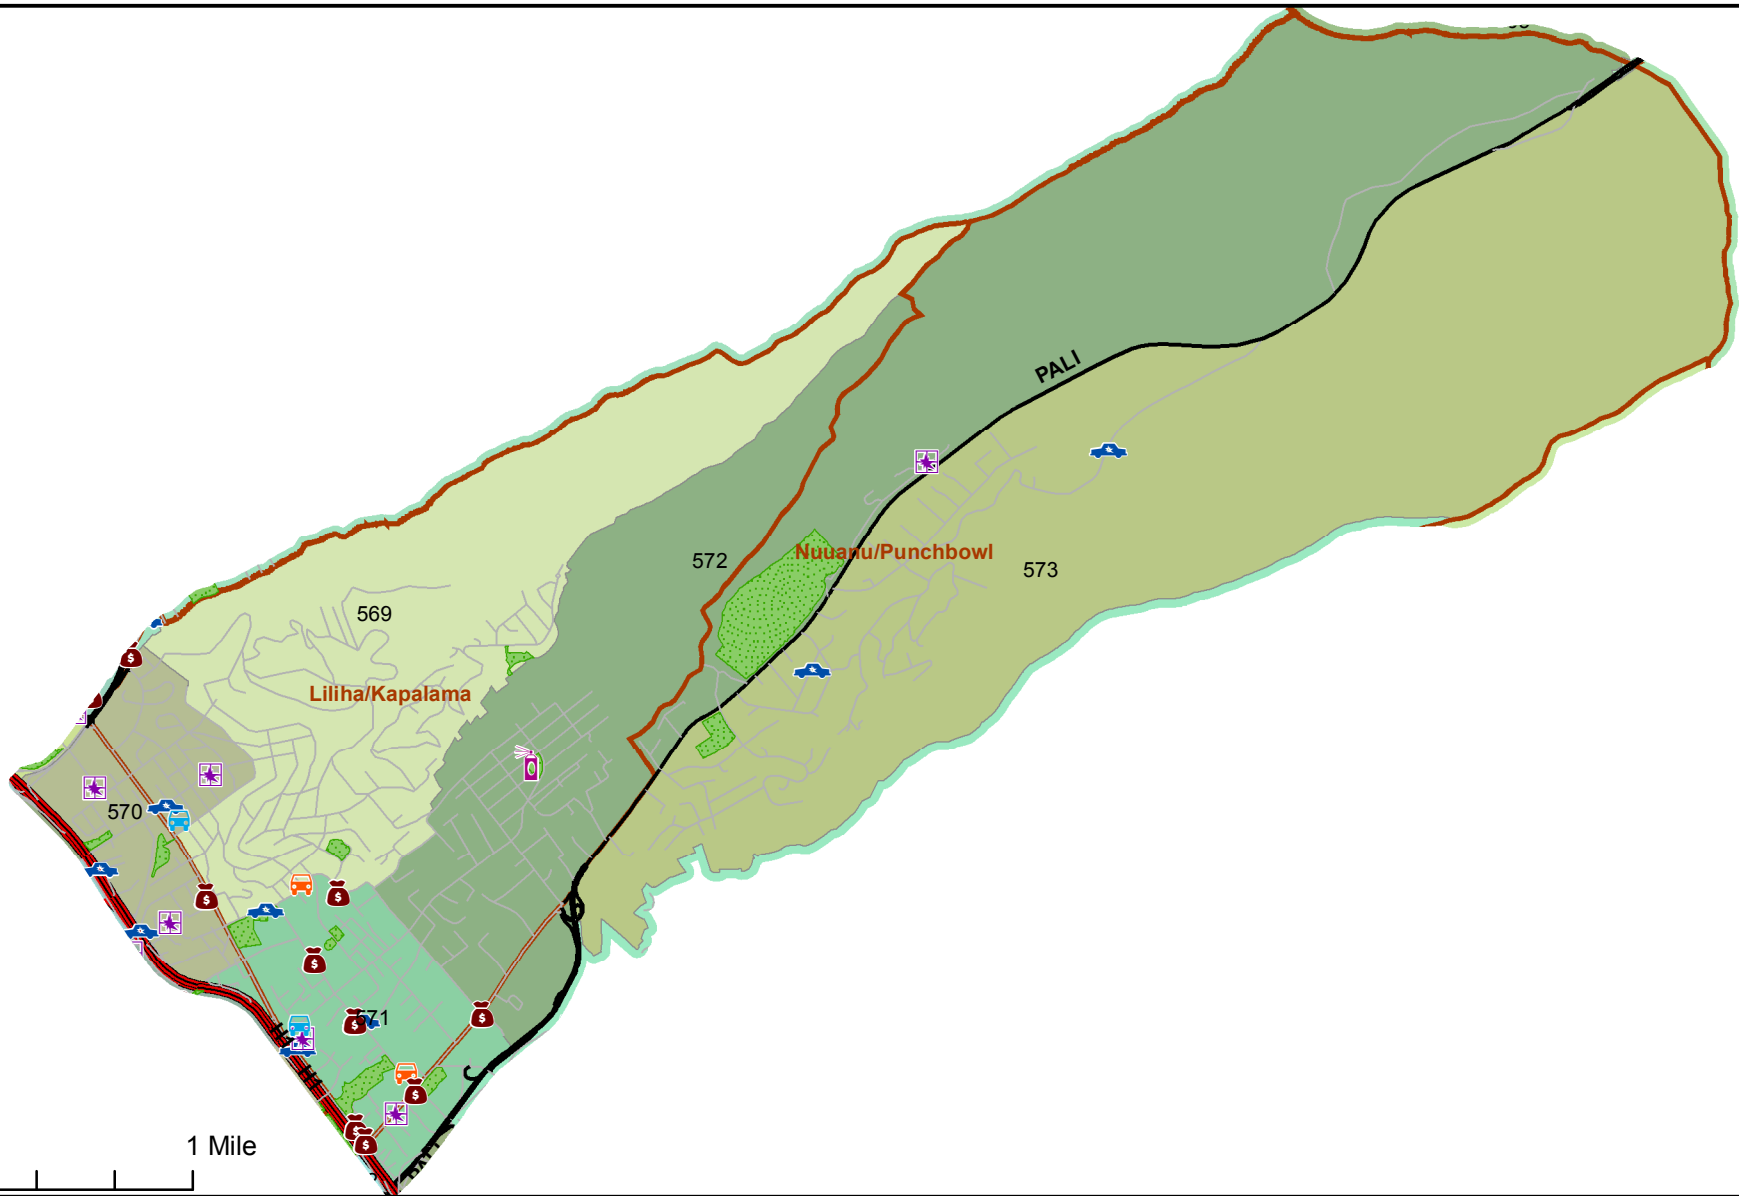

Honolulu Police Department - 10/30/2018 to 11/12/2018

District 5, Sector 4

- | | |
|---------------------|----------------------------------|
| Auto Theft Recovery | Motor Vehicle Theft |
| Burglary | Theft |
| Graffiti | Unauthorized Entry Motor Vehicle |
| Parks | Neighborhood Boards |
- www.honolulupd.org/statistics

Note: This map shows initial calls for service to the Honolulu Police Department regarding Auto Theft Recovery, Motor Vehicle Theft, Unauthorized Entry into a Motor Vehicle, Burglary, Theft, and Graffiti type incidents during the time period listed above. The initial classifications are subject to change.