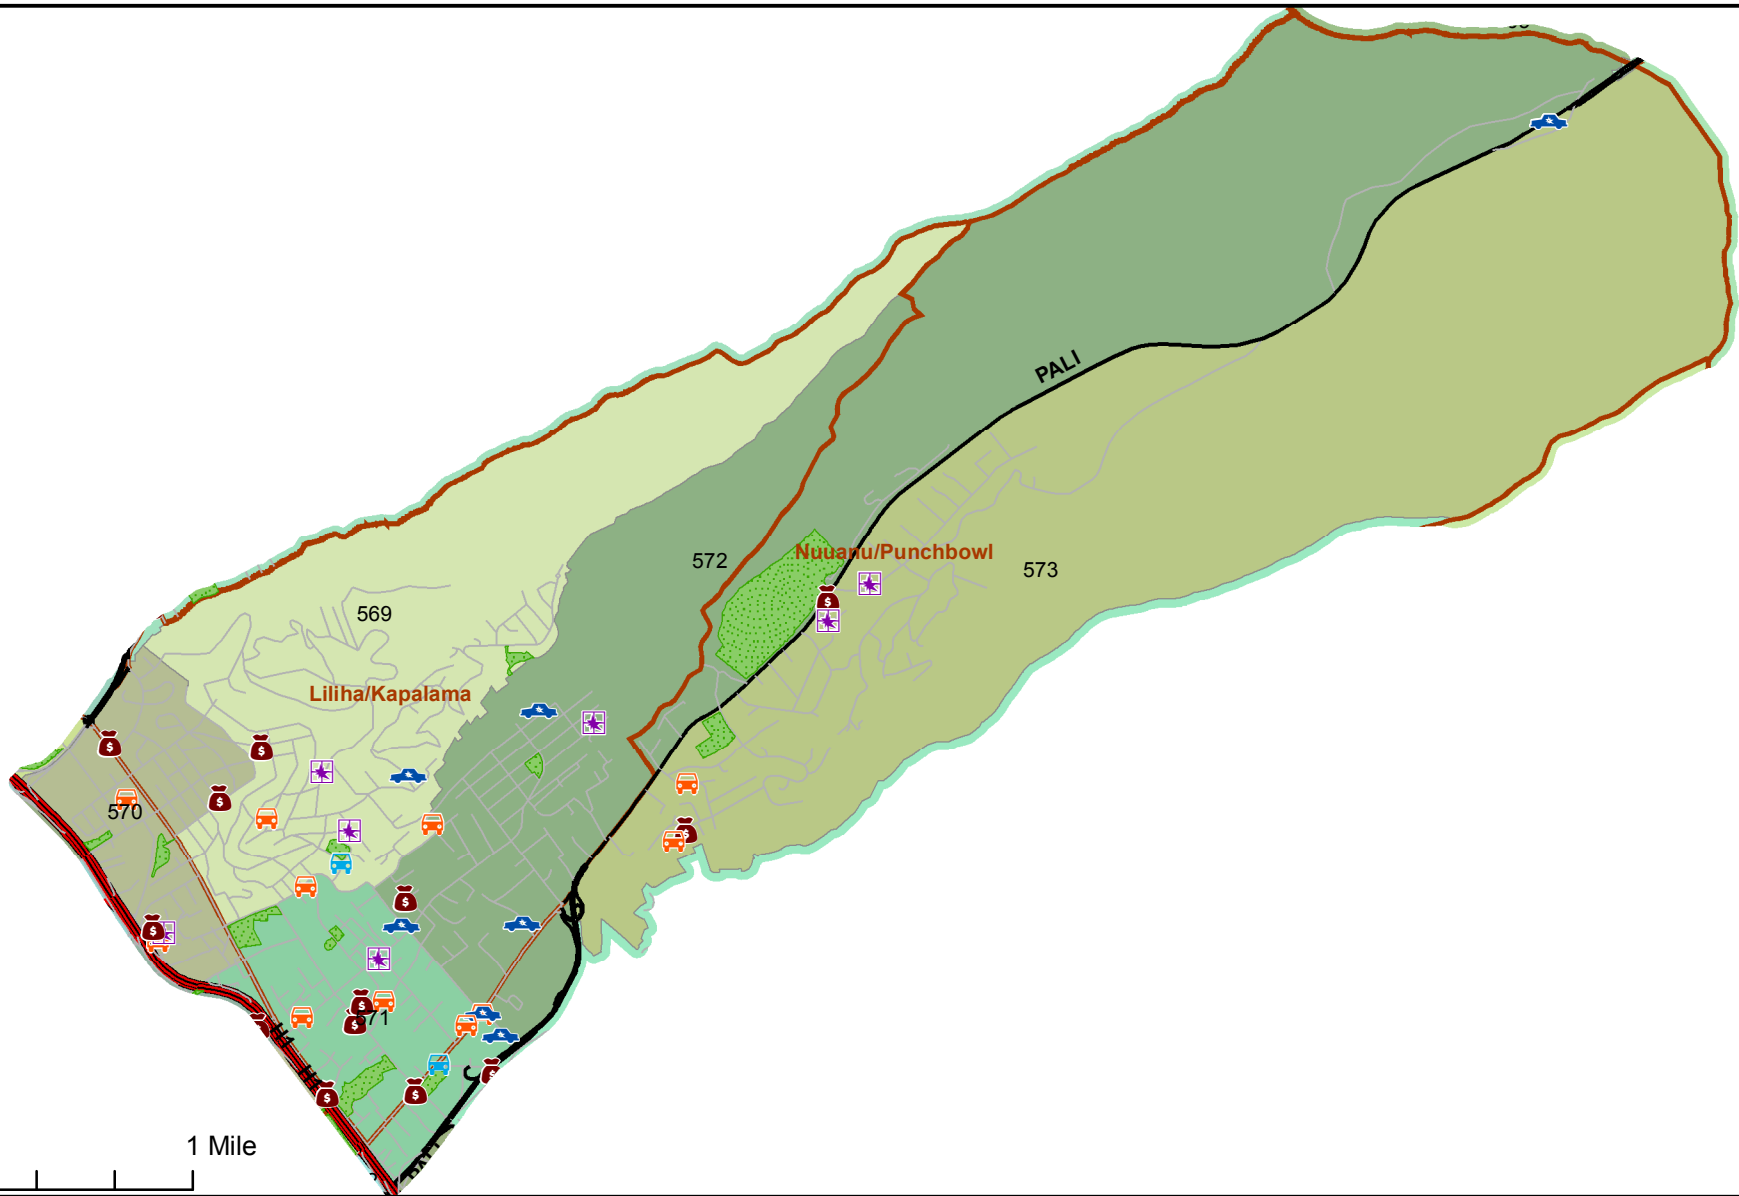

Honolulu Police Department - 11/6/2017 to 11/19/2017

District 5, Sector 4

- | | |
|---------------------|----------------------------------|
| Auto Theft Recovery | Motor Vehicle Theft |
| Burglary | Theft |
| Graffiti | Unauthorized Entry Motor Vehicle |
| Parks | Neighborhood Boards |
- www.honoluluupd.org/statistics

Note: This map shows initial calls for service to the Honolulu Police Department regarding Auto Theft Recovery, Motor Vehicle Theft, Unauthorized Entry into a Motor Vehicle, Burglary, Theft, and Graffiti type incidents during the time period listed above. The initial classifications are subject to change.