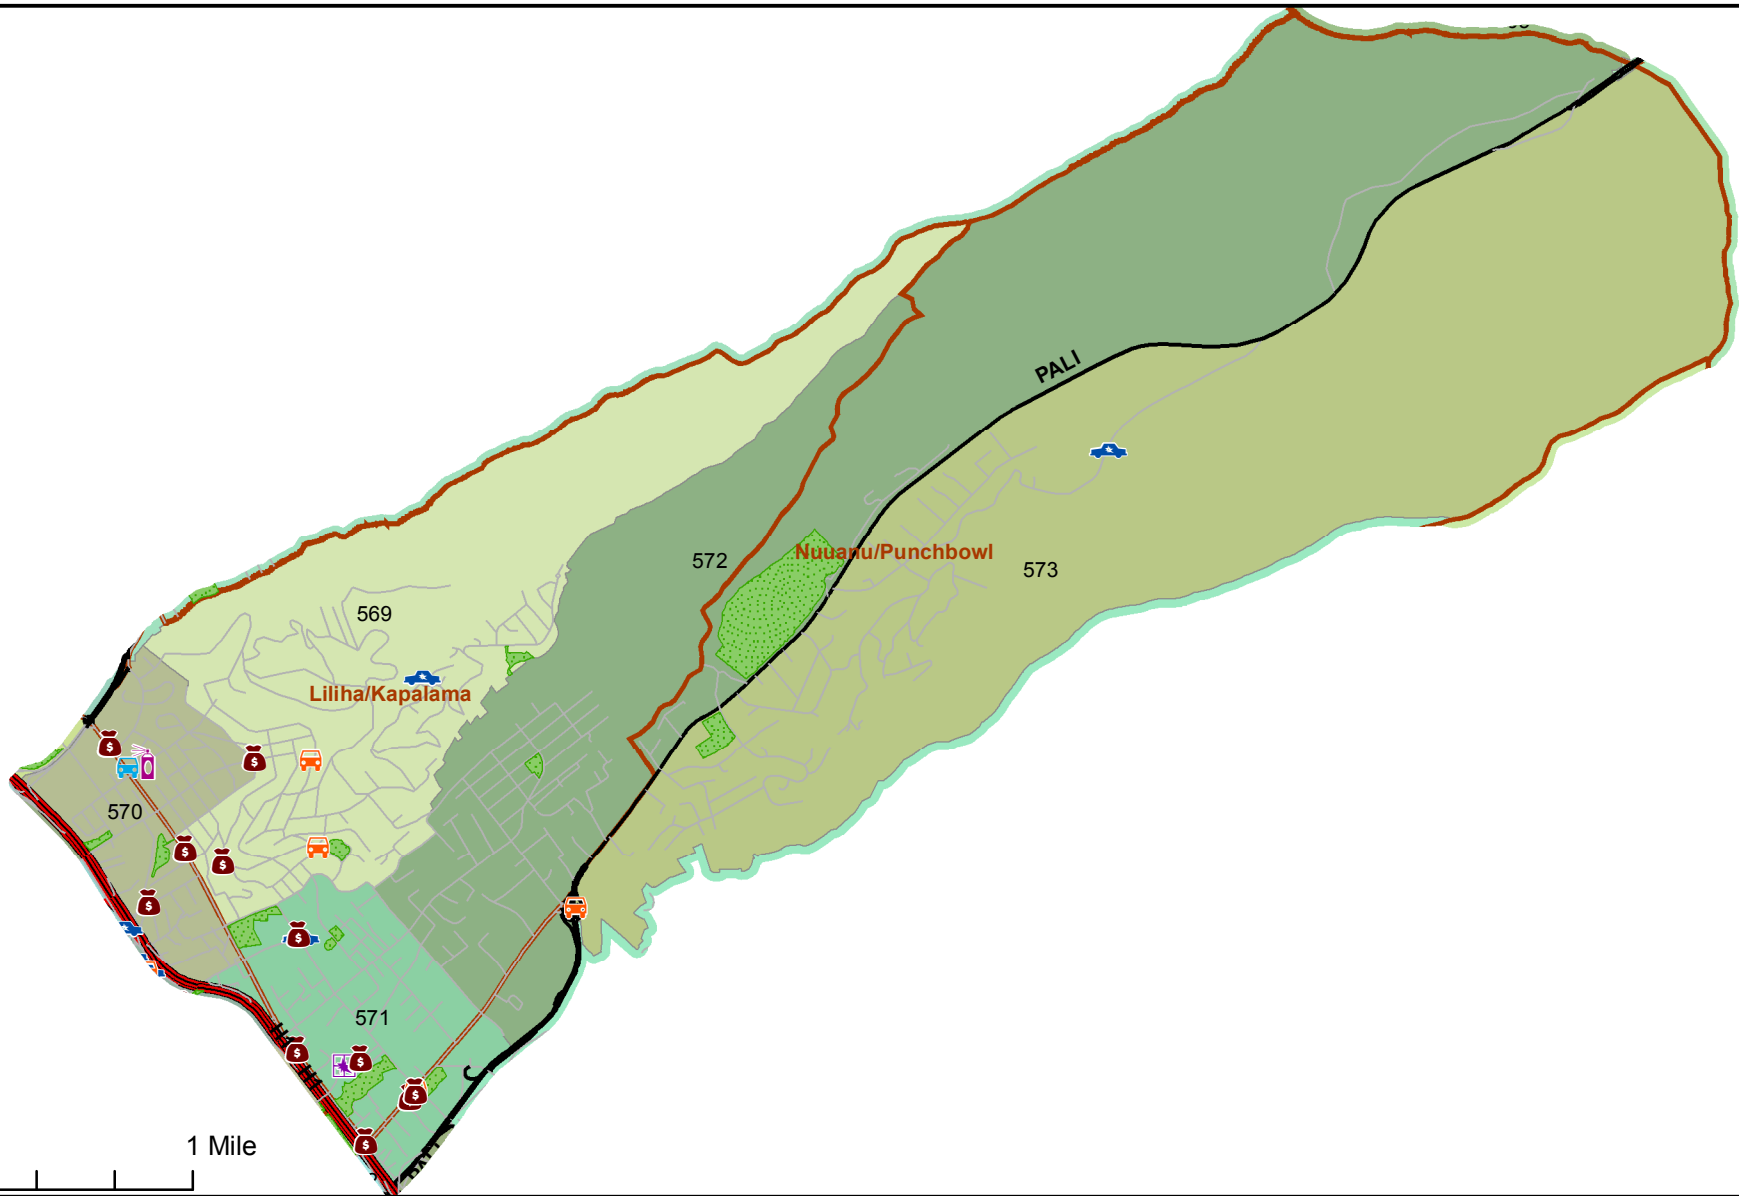

Honolulu Police Department - 9/9/2017 to 9/22/2017

District 5, Sector 4

- | | |
|---------------------|----------------------------------|
| Auto Theft Recovery | Motor Vehicle Theft |
| Burglary | Theft |
| Graffiti | Unauthorized Entry Motor Vehicle |
| Parks | Neighborhood Boards |
- www.honoluluupd.org/statistics

Note: This map shows initial calls for service to the Honolulu Police Department regarding Auto Theft Recovery, Motor Vehicle Theft, Unauthorized Entry into a Motor Vehicle, Burglary, Theft, and Graffiti type incidents during the time period listed above. The initial classifications are subject to change.