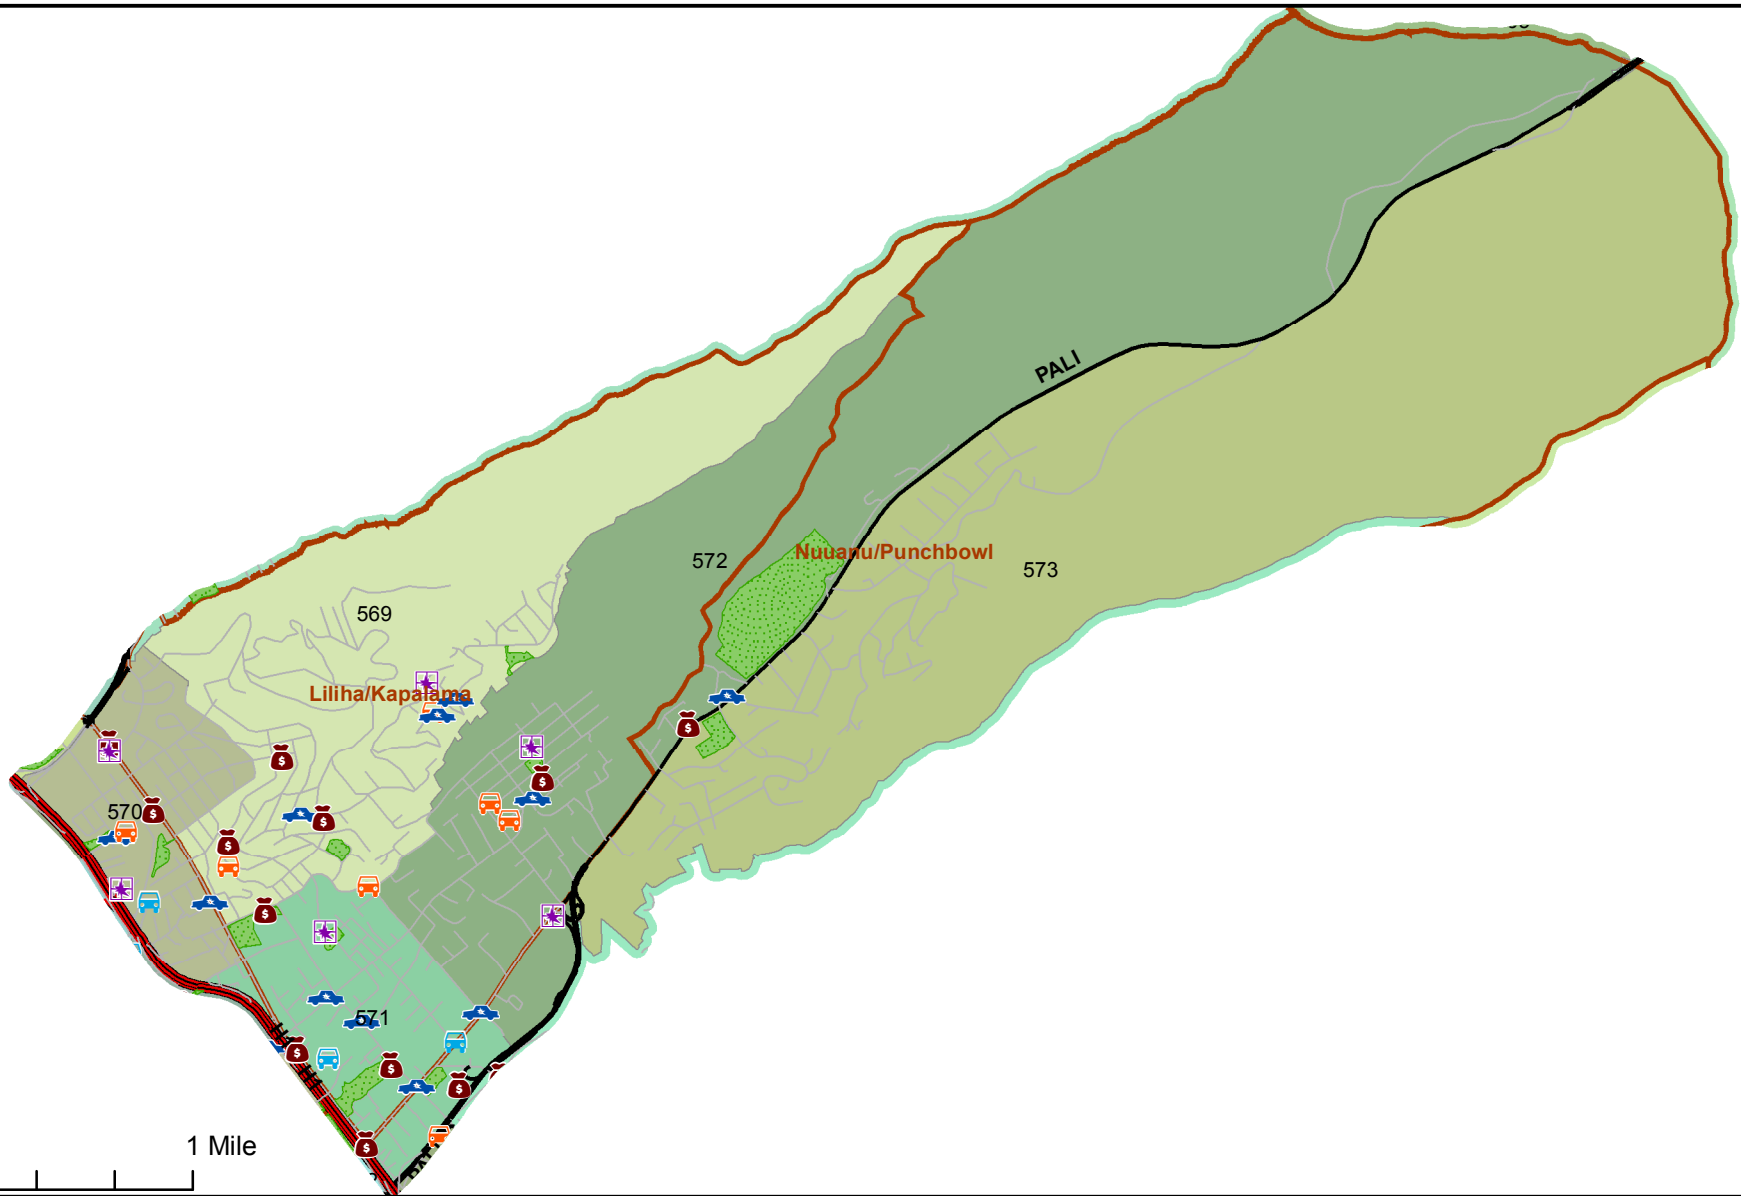

Honolulu Police Department - 4/11/2018 to 4/24/2018

District 5, Sector 4

- | | |
|---------------------|----------------------------------|
| Auto Theft Recovery | Motor Vehicle Theft |
| Burglary | Theft |
| Graffiti | Unauthorized Entry Motor Vehicle |
| Parks | Neighborhood Boards |
- www.honolulupd.org/statistics

Note: This map shows initial calls for service to the Honolulu Police Department regarding Auto Theft Recovery, Motor Vehicle Theft, Unauthorized Entry into a Motor Vehicle, Burglary, Theft, and Graffiti type incidents during the time period listed above. The initial classifications are subject to change.