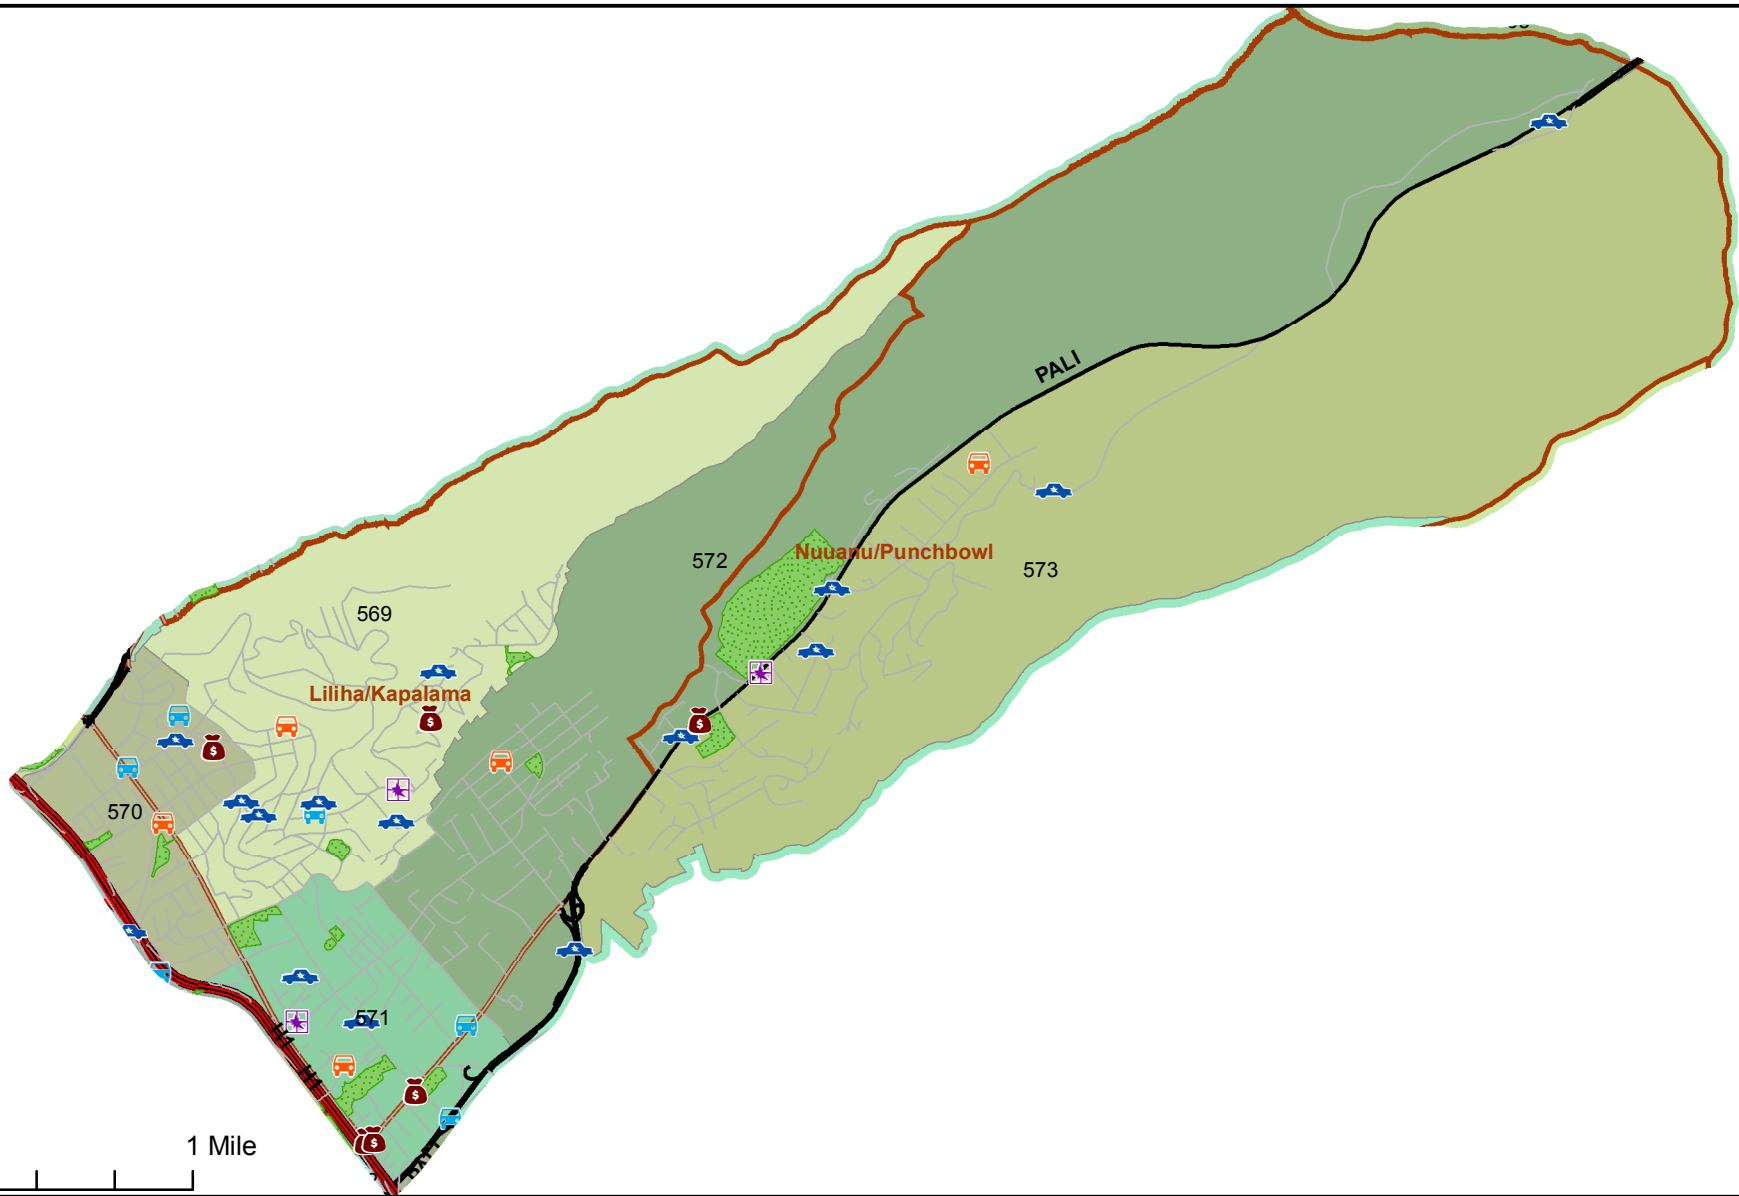

Honolulu Police Department - 1/5/2018 to 1/18/2018

District 5, Sector 4

- | | |
|--|--|
|  Auto Theft Recovery |  Motor Vehicle Theft |
|  Burglary |  Theft |
|  Graffiti |  Unauthorized Entry Motor Vehicle |
|  Parks |  Neighborhood Boards |
- www.honoluluupd.org/statistics

Note: This map shows initial calls for service to the Honolulu Police Department regarding Auto Theft Recovery, Motor Vehicle Theft, Unauthorized Entry into a Motor Vehicle, Burglary, Theft, and Graffiti type incidents during the time period listed above. The initial classifications are subject to change.