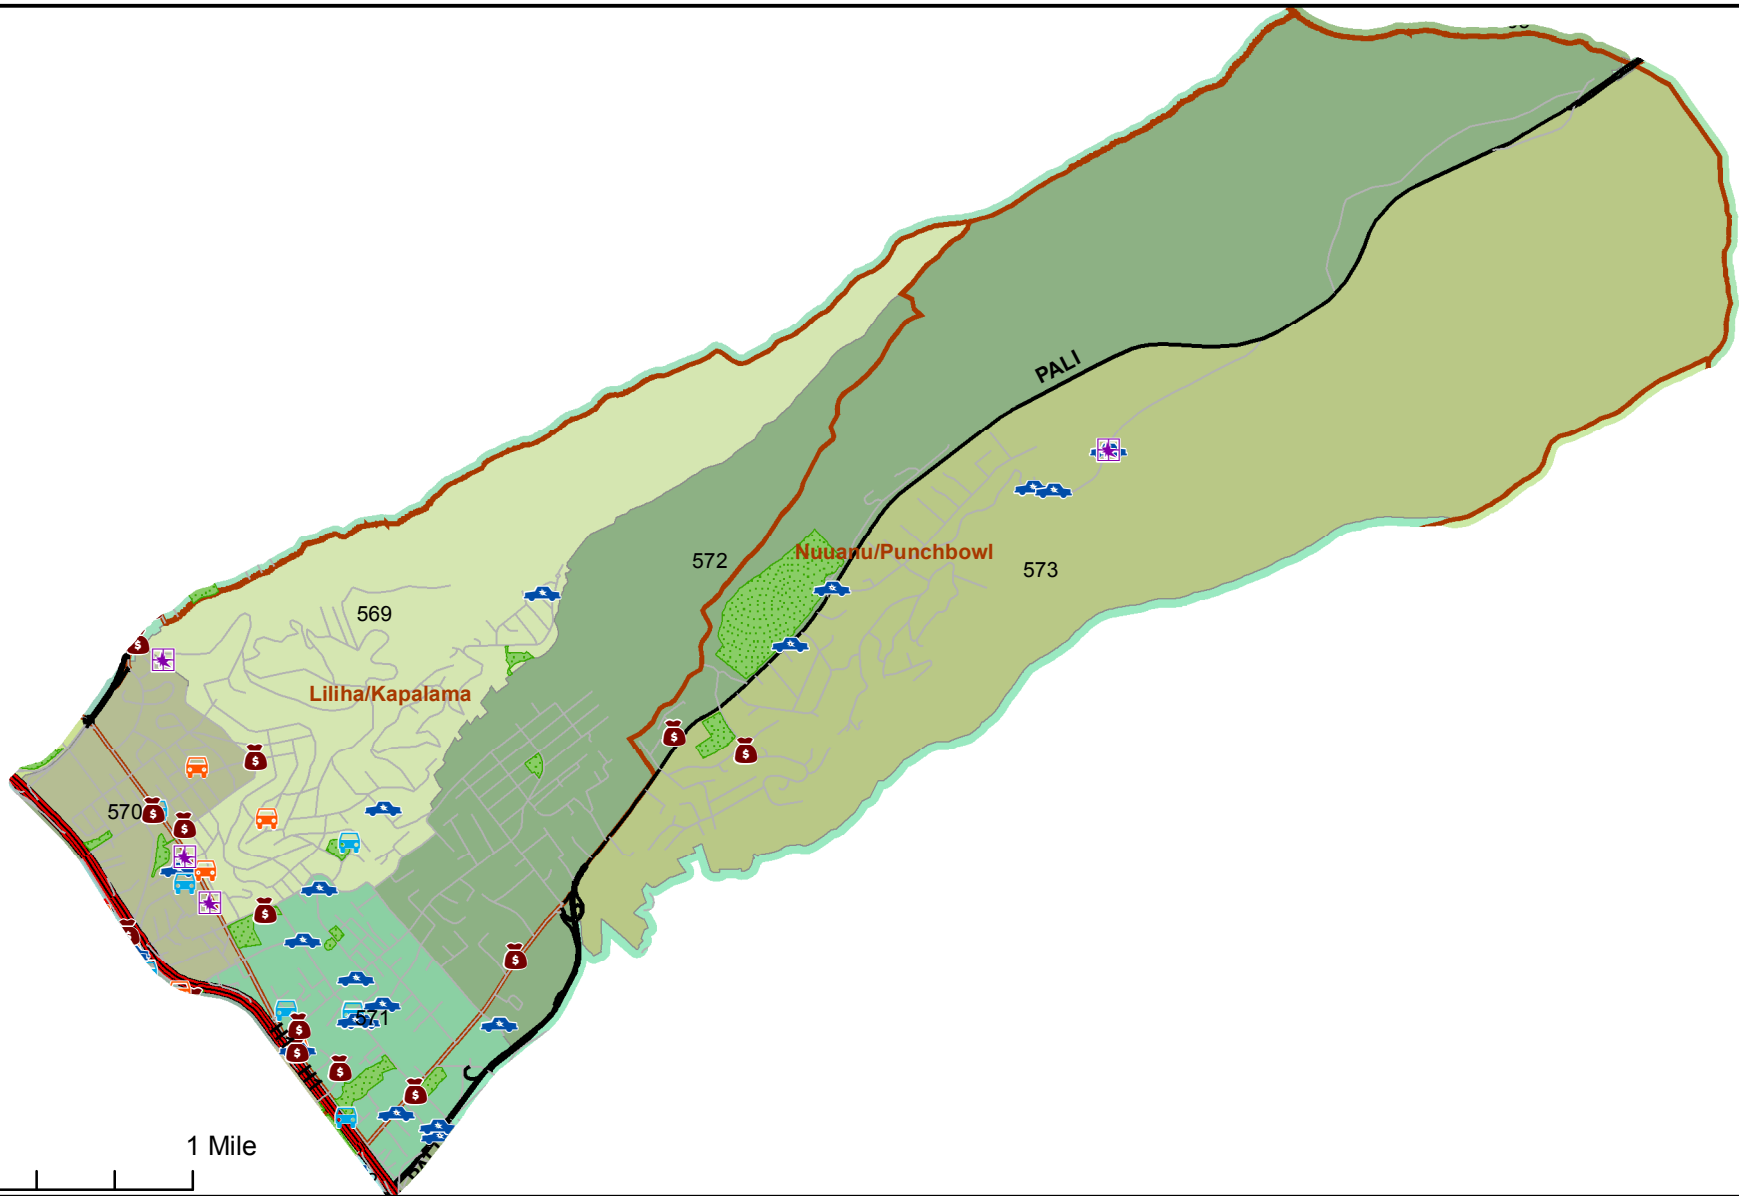

Honolulu Police Department - 6/8/2018 to 6/21/2018

District 5, Sector 4

- | | |
|--|--|
|  Auto Theft Recovery |  Motor Vehicle Theft |
|  Burglary |  Theft |
|  Graffiti |  Unauthorized Entry Motor Vehicle |
|  Parks |  Neighborhood Boards |
- www.honoluluupd.org/statistics

Note: This map shows initial calls for service to the Honolulu Police Department regarding Auto Theft Recovery, Motor Vehicle Theft, Unauthorized Entry into a Motor Vehicle, Burglary, Theft, and Graffiti type incidents during the time period listed above. The initial classifications are subject to change.