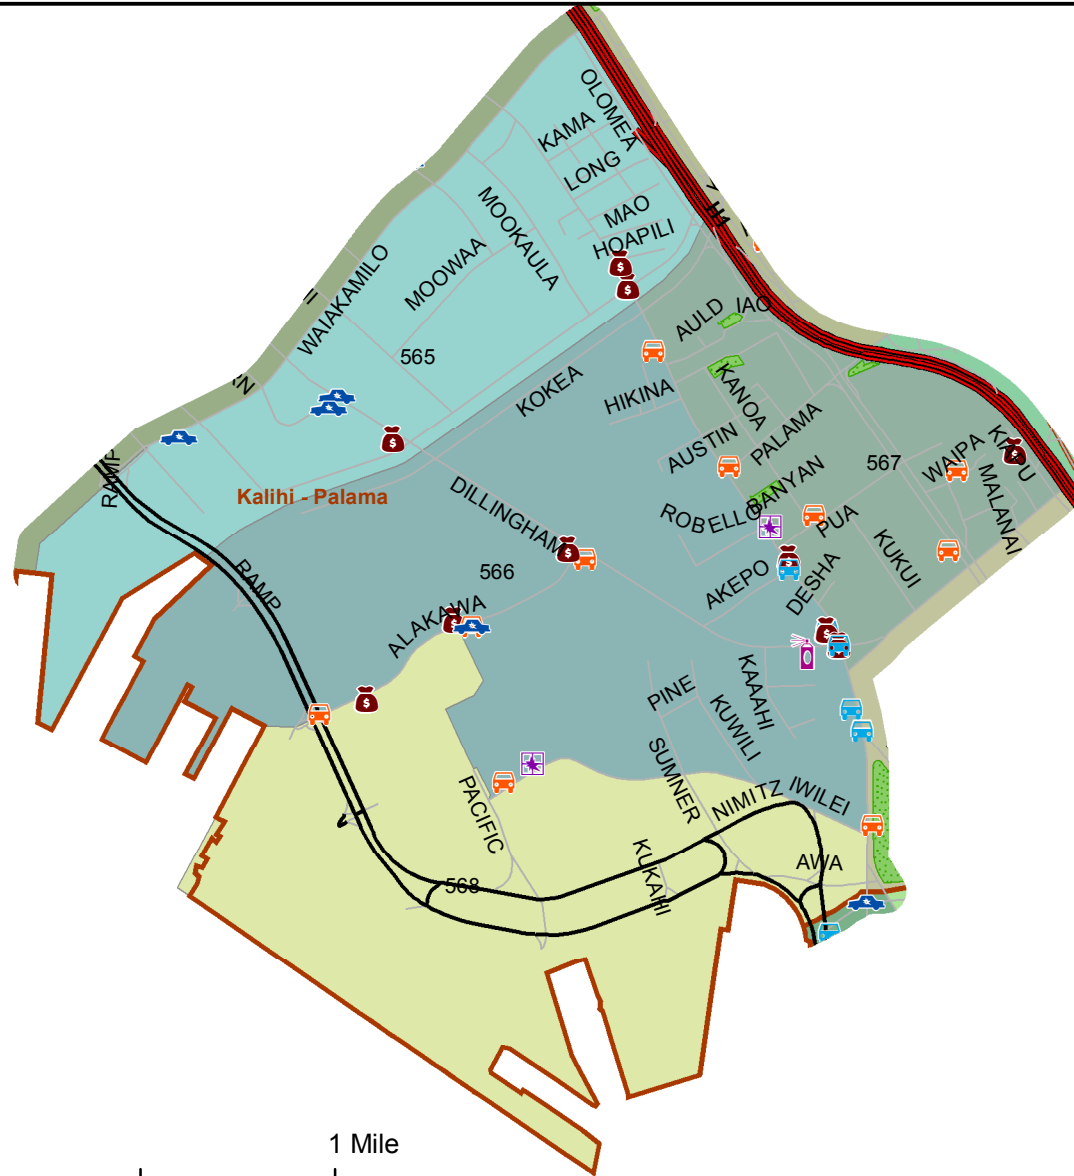

# Honolulu Police Department - 11/6/2017 to 11/19/2017

## District 5, Sector 5

- |                     |                                  |
|---------------------|----------------------------------|
| Auto Theft Recovery | Motor Vehicle Theft              |
| Burglary            | Theft                            |
| Graffiti            | Unauthorized Entry Motor Vehicle |
| Parks               | Neighborhood Boards              |
- [www.honoluluupd.org/statistics](http://www.honoluluupd.org/statistics)

Note: This map shows initial calls for service to the Honolulu Police Department regarding Auto Theft Recovery, Motor Vehicle Theft, Unauthorized Entry into a Motor Vehicle, Burglary, Theft, and Graffiti type incidents during the time period listed above. The initial classifications are subject to change.