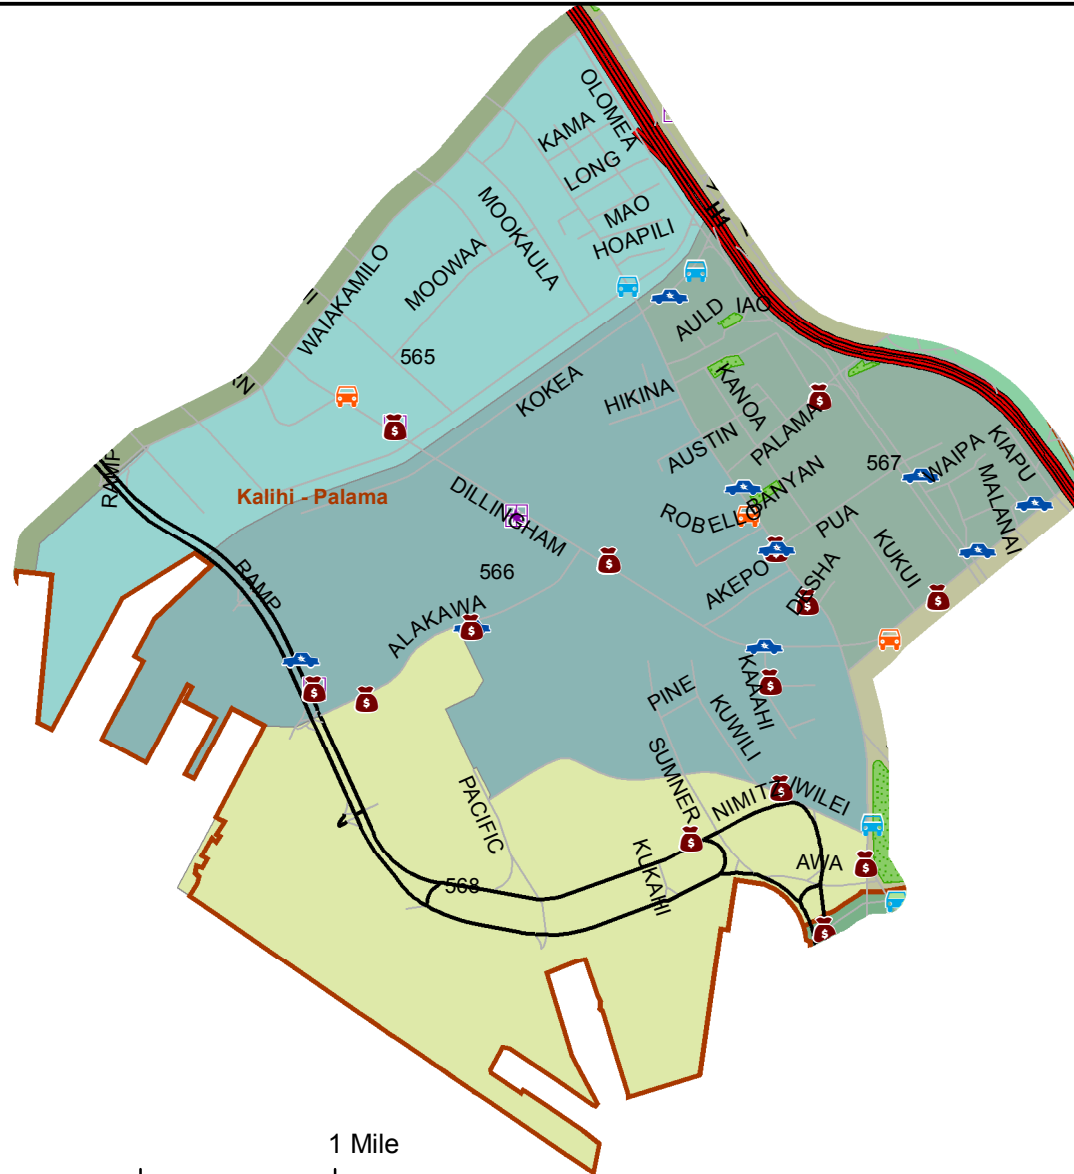

Honolulu Police Department - 4/11/2018 to 4/24/2018

District 5, Sector 5

- | | |
|---------------------|----------------------------------|
| Auto Theft Recovery | Motor Vehicle Theft |
| Burglary | Theft |
| Graffiti | Unauthorized Entry Motor Vehicle |
| Parks | Neighborhood Boards |
- www.honolulupd.org/statistics

Note: This map shows initial calls for service to the Honolulu Police Department regarding Auto Theft Recovery, Motor Vehicle Theft, Unauthorized Entry into a Motor Vehicle, Burglary, Theft, and Graffiti type incidents during the time period listed above. The initial classifications are subject to change.