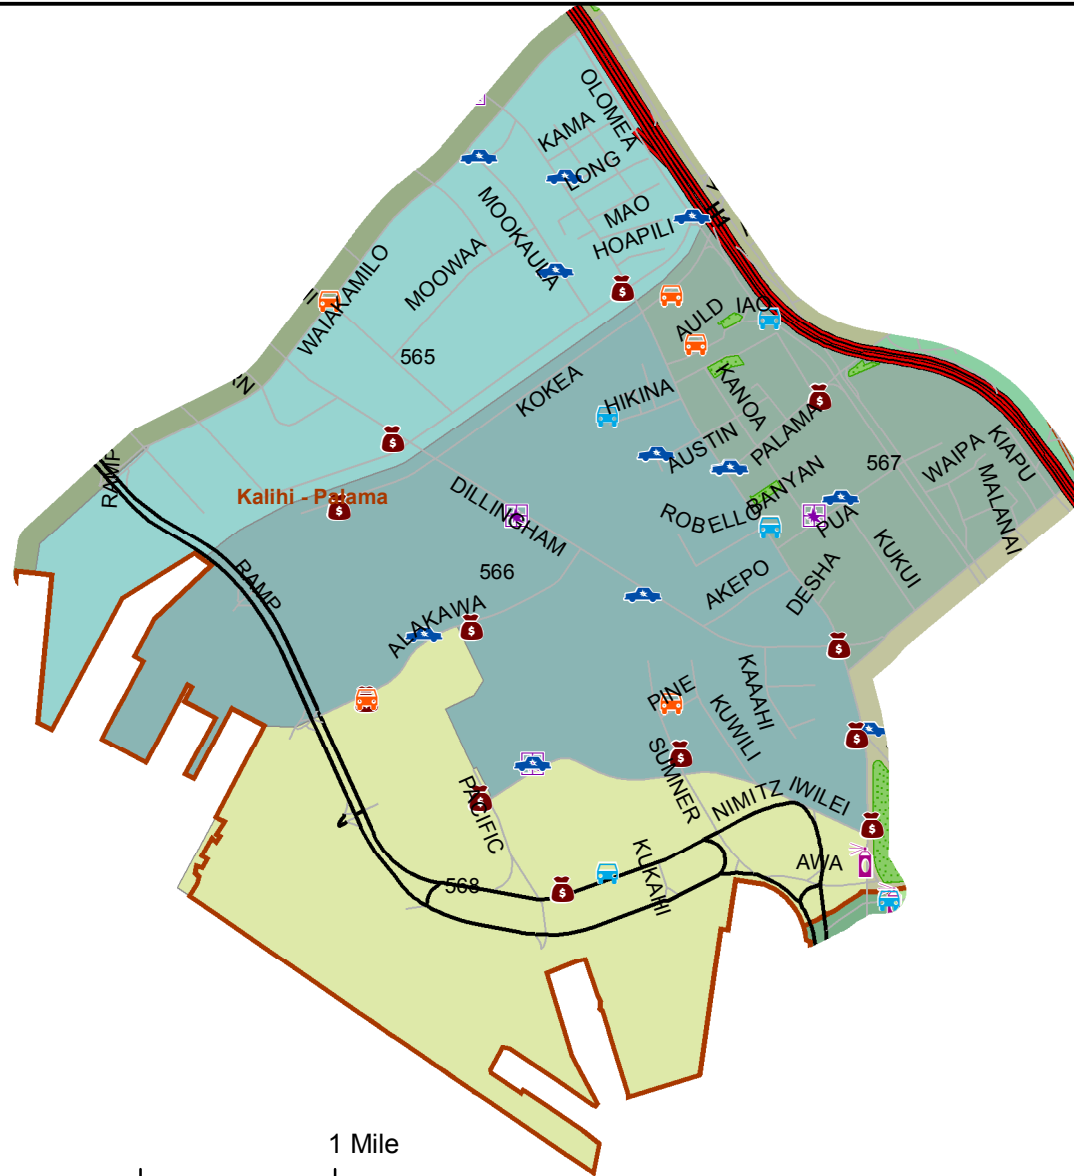

Honolulu Police Department - 1/5/2018 to 1/18/2018

District 5, Sector 5

- | | |
|---------------------|----------------------------------|
| Auto Theft Recovery | Motor Vehicle Theft |
| Burglary | Theft |
| Graffiti | Unauthorized Entry Motor Vehicle |
| Parks | Neighborhood Boards |
- www.honolulupd.org/statistics

Note: This map shows initial calls for service to the Honolulu Police Department regarding Auto Theft Recovery, Motor Vehicle Theft, Unauthorized Entry into a Motor Vehicle, Burglary, Theft, and Graffiti type incidents during the time period listed above. The initial classifications are subject to change.