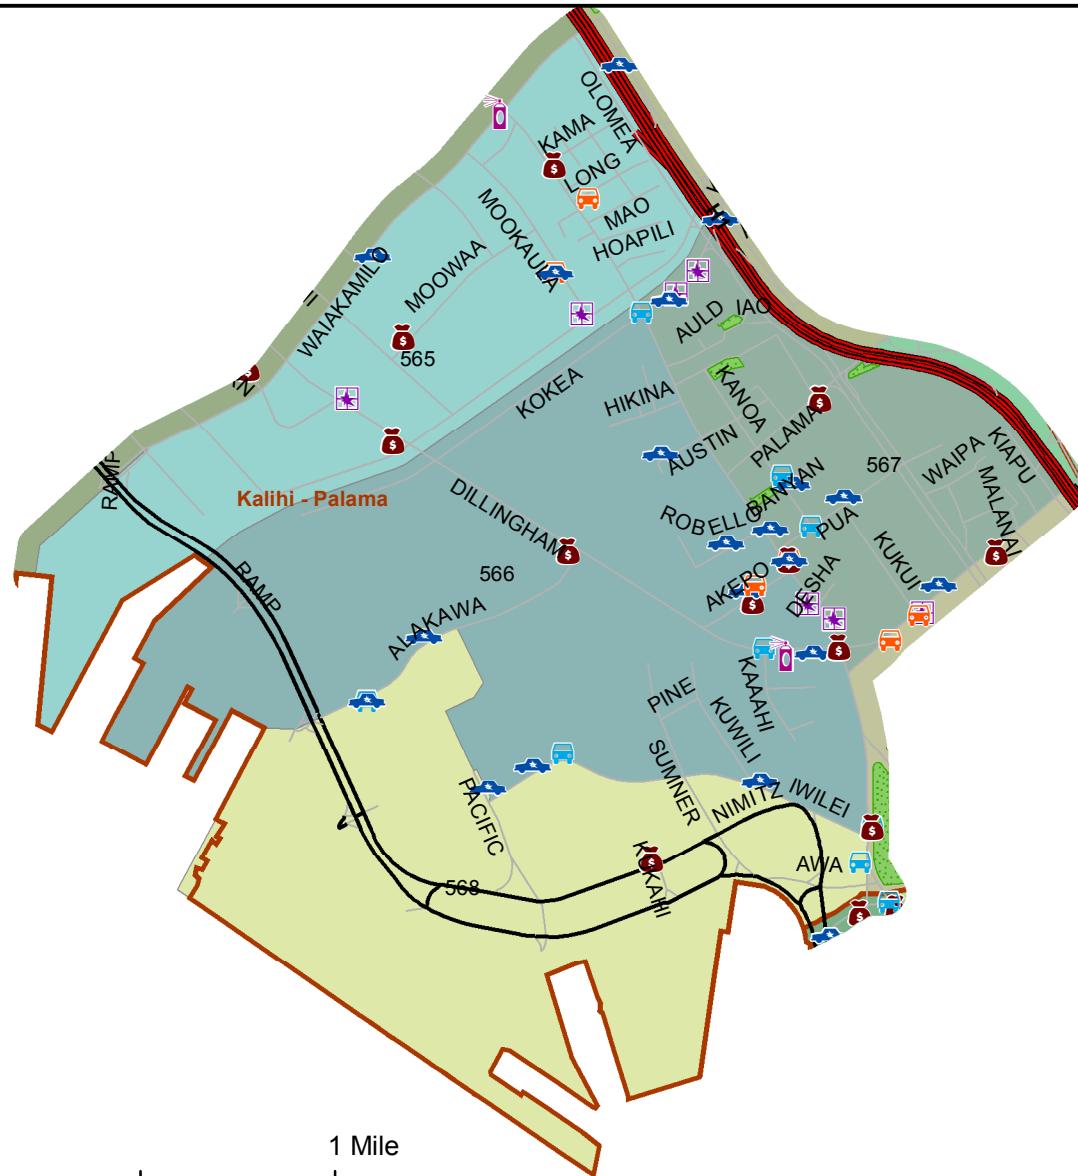

# Honolulu Police Department - 10/30/2018 to 11/12/2018

## District 5, Sector 5

- |  |  |
|--|--|
|  Auto Theft Recovery |  Motor Vehicle Theft              |
|  Burglary            |  Theft                            |
|  Graffiti            |  Unauthorized Entry Motor Vehicle |
|  Parks              |  Neighborhood Boards              |
- [www.honolulupd.org/statistics](http://www.honolulupd.org/statistics)

Note: This map shows initial calls for service to the Honolulu Police Department regarding Auto Theft Recovery, Motor Vehicle Theft, Unauthorized Entry into a Motor Vehicle, Burglary, Theft, and Graffiti type incidents during the time period listed above. The initial classifications are subject to change.