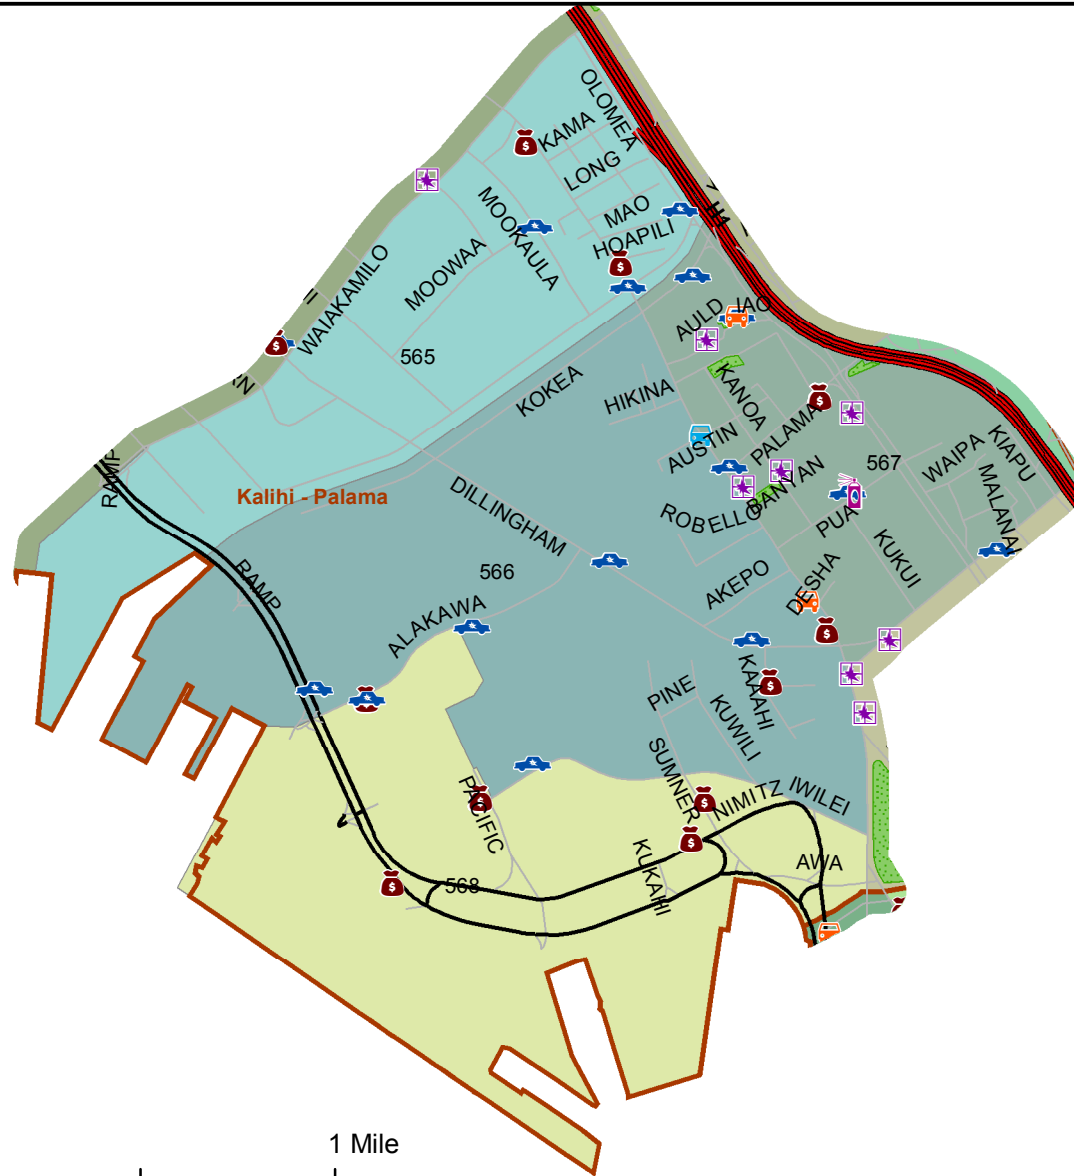

Honolulu Police Department - 9/9/2017 to 9/22/2017

District 5, Sector 5

- | | |
|---------------------|----------------------------------|
| Auto Theft Recovery | Motor Vehicle Theft |
| Burglary | Theft |
| Graffiti | Unauthorized Entry Motor Vehicle |
| Parks | Neighborhood Boards |
- www.honoluluupd.org/statistics

Note: This map shows initial calls for service to the Honolulu Police Department regarding Auto Theft Recovery, Motor Vehicle Theft, Unauthorized Entry into a Motor Vehicle, Burglary, Theft, and Graffiti type incidents during the time period listed above. The initial classifications are subject to change.