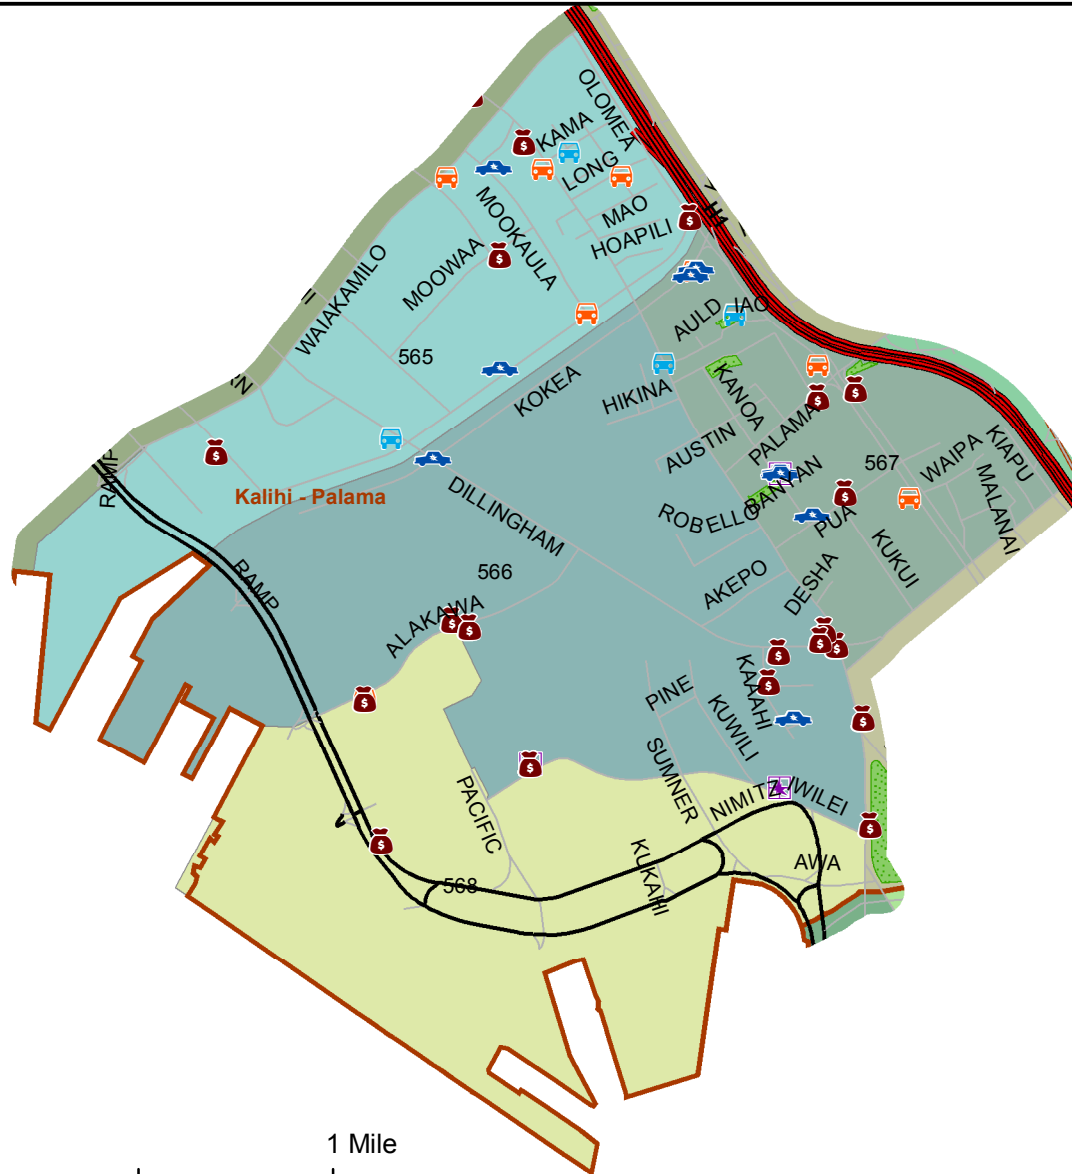

Honolulu Police Department - 6/8/2018 to 6/21/2018

District 5, Sector 5

- | | |
|--------------------------------------------------------------------------------------------------------|----------------------------------------------------------------------------------------------------------------------|
|  Auto Theft Recovery |  Motor Vehicle Theft |
|  Burglary |  Theft |
|  Graffiti |  Unauthorized Entry Motor Vehicle |
|  Parks |  Neighborhood Boards |
- www.honolulupd.org/statistics

Note: This map shows initial calls for service to the Honolulu Police Department regarding Auto Theft Recovery, Motor Vehicle Theft, Unauthorized Entry into a Motor Vehicle, Burglary, Theft, and Graffiti type incidents during the time period listed above. The initial classifications are subject to change.