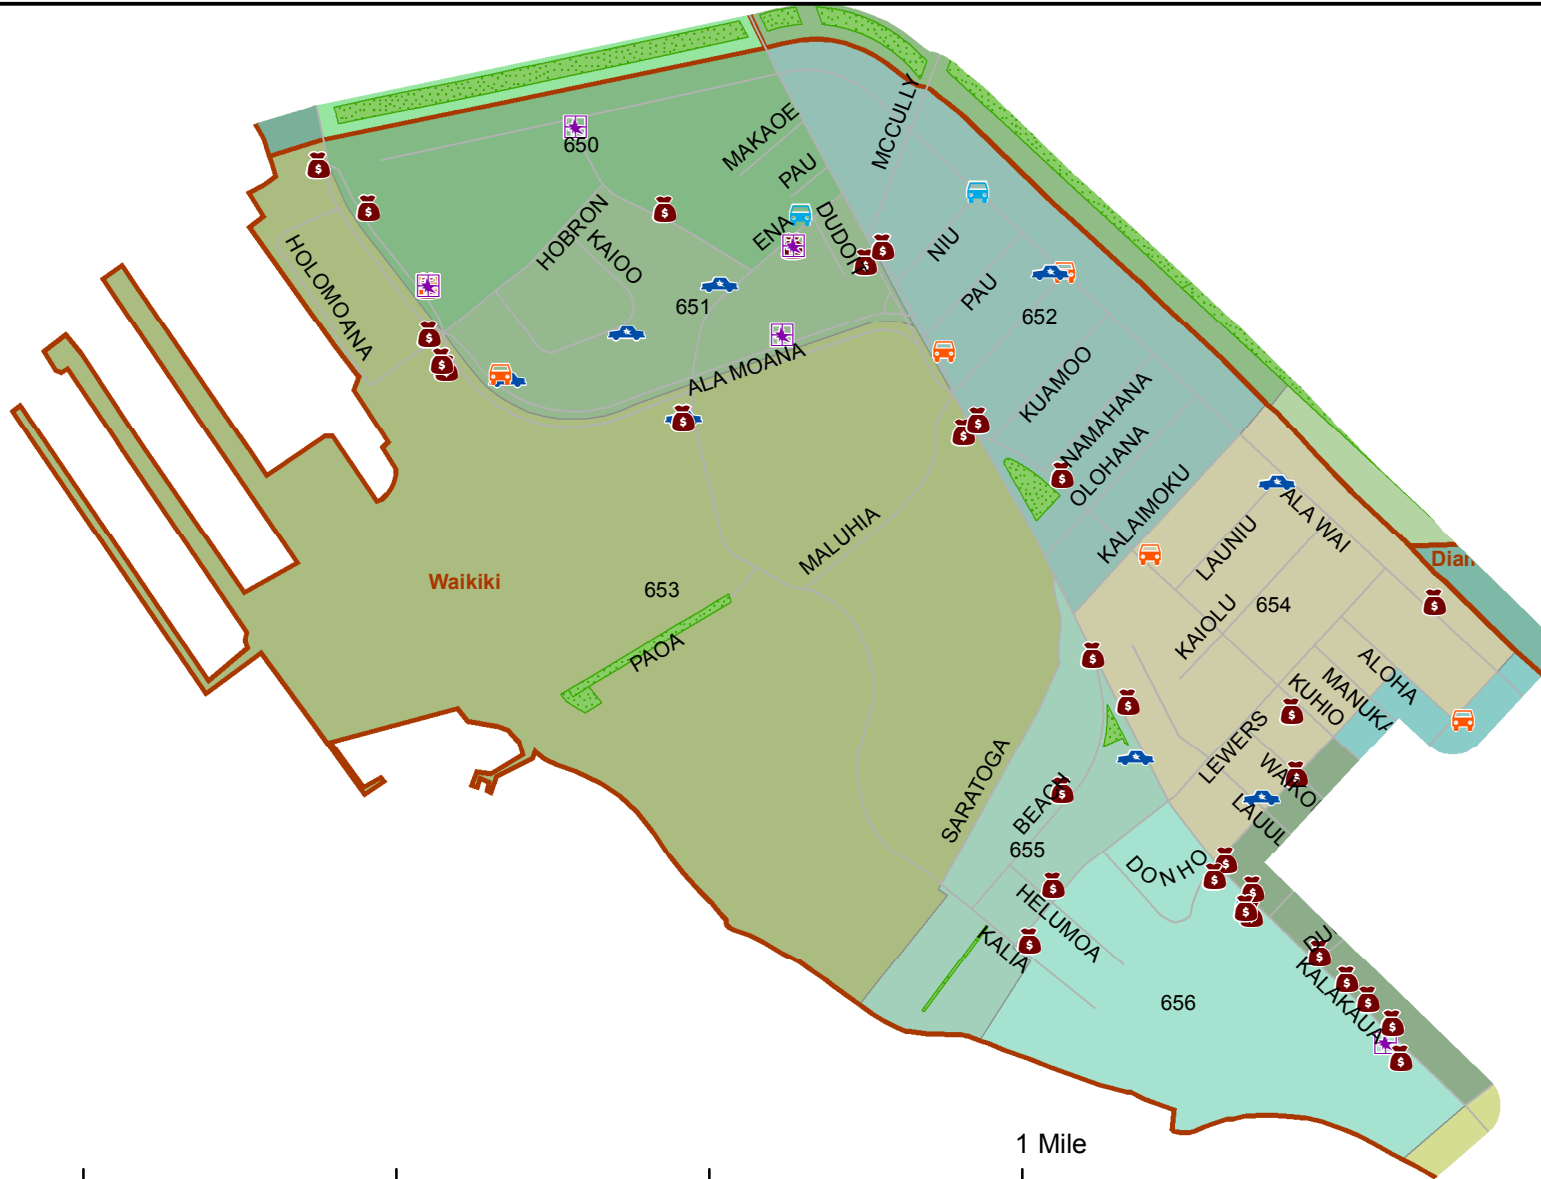

# Honolulu Police Department - 5/12/2018 to 5/25/2018

## District 6, Sector 1

- |                     |                                  |
|---------------------|----------------------------------|
| Auto Theft Recovery | Motor Vehicle Theft              |
| Burglary            | Theft                            |
| Graffiti            | Unauthorized Entry Motor Vehicle |
| Parks               | Neighborhood Boards              |
- [www.honoluluupd.org/statistics](http://www.honoluluupd.org/statistics)

Note: This map shows initial calls for service to the Honolulu Police Department regarding Auto Theft Recovery, Motor Vehicle Theft, Unauthorized Entry into a Motor Vehicle, Burglary, Theft, and Graffiti type incidents during the time period listed above. The initial classifications are subject to change.