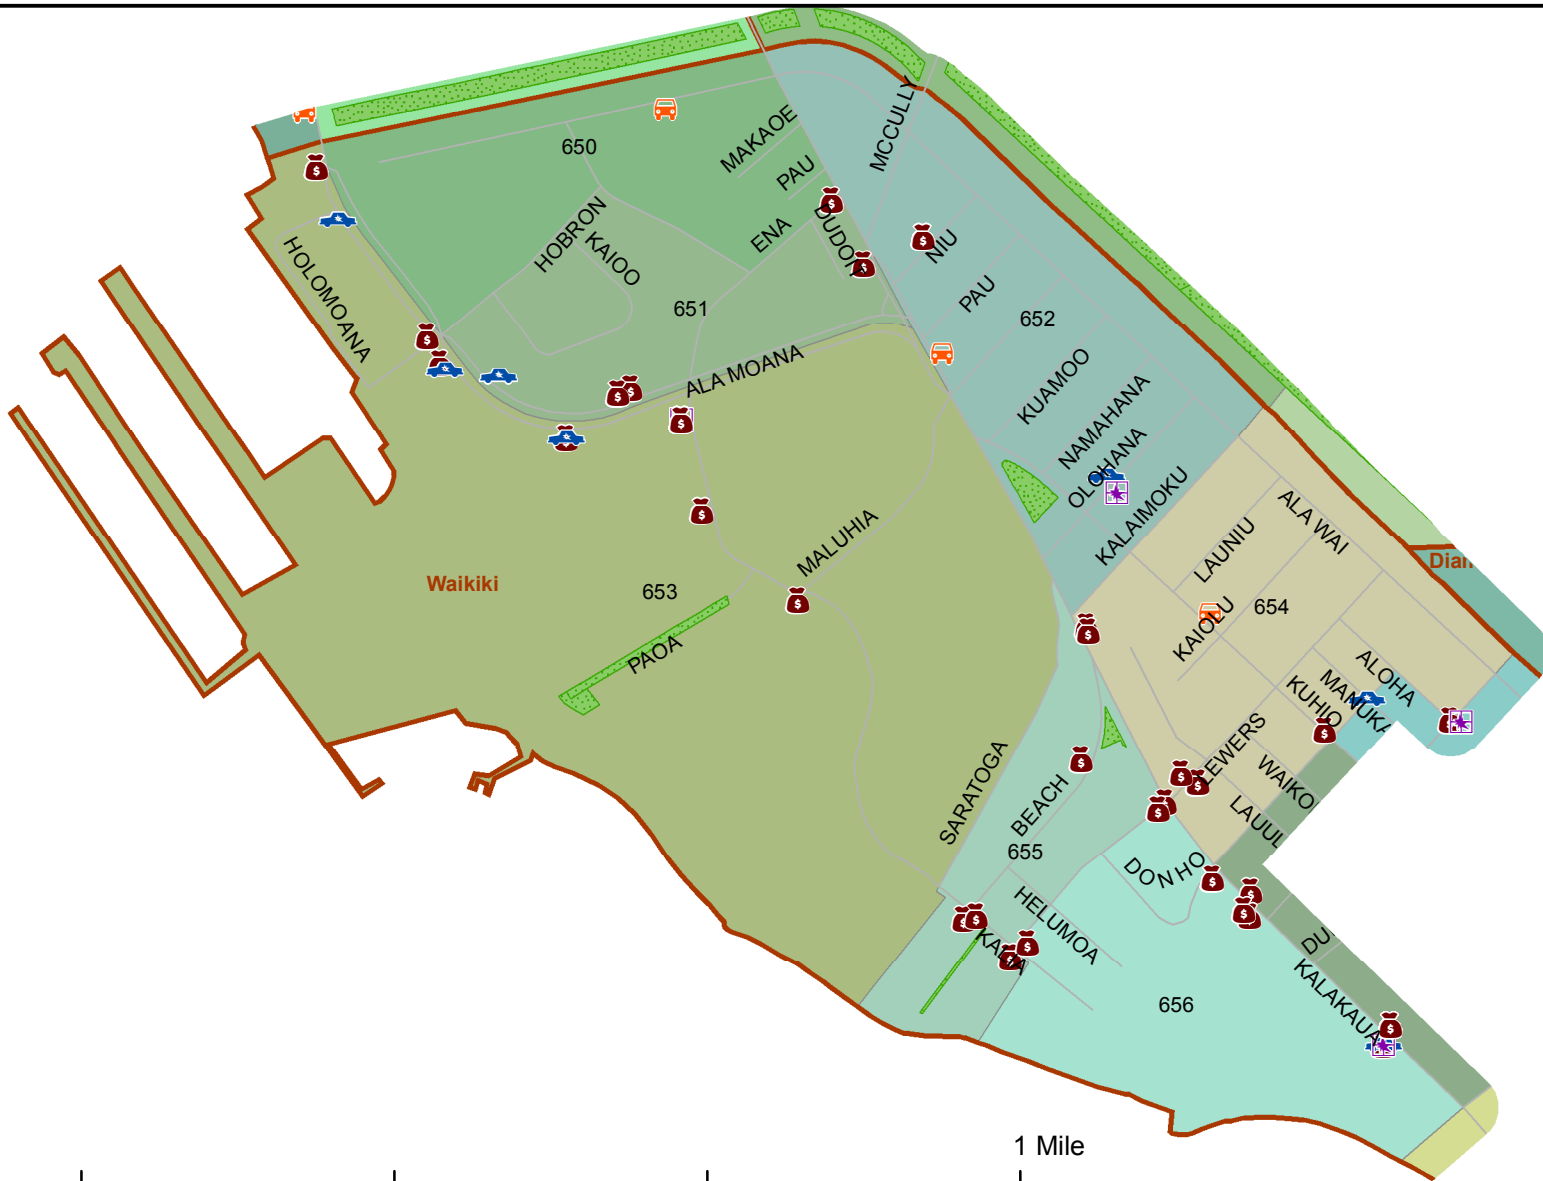

# Honolulu Police Department - 2/8/2018 to 2/21/2018

## District 6, Sector 1

- |  |  |
|--|--|
|  Auto Theft Recovery |  Motor Vehicle Theft              |
|  Burglary            |  Theft                            |
|  Graffiti            |  Unauthorized Entry Motor Vehicle |
|  Parks              |  Neighborhood Boards              |
- [www.honoluluupd.org/statistics](http://www.honoluluupd.org/statistics)

Note: This map shows initial calls for service to the Honolulu Police Department regarding Auto Theft Recovery, Motor Vehicle Theft, Unauthorized Entry into a Motor Vehicle, Burglary, Theft, and Graffiti type incidents during the time period listed above. The initial classifications are subject to change.