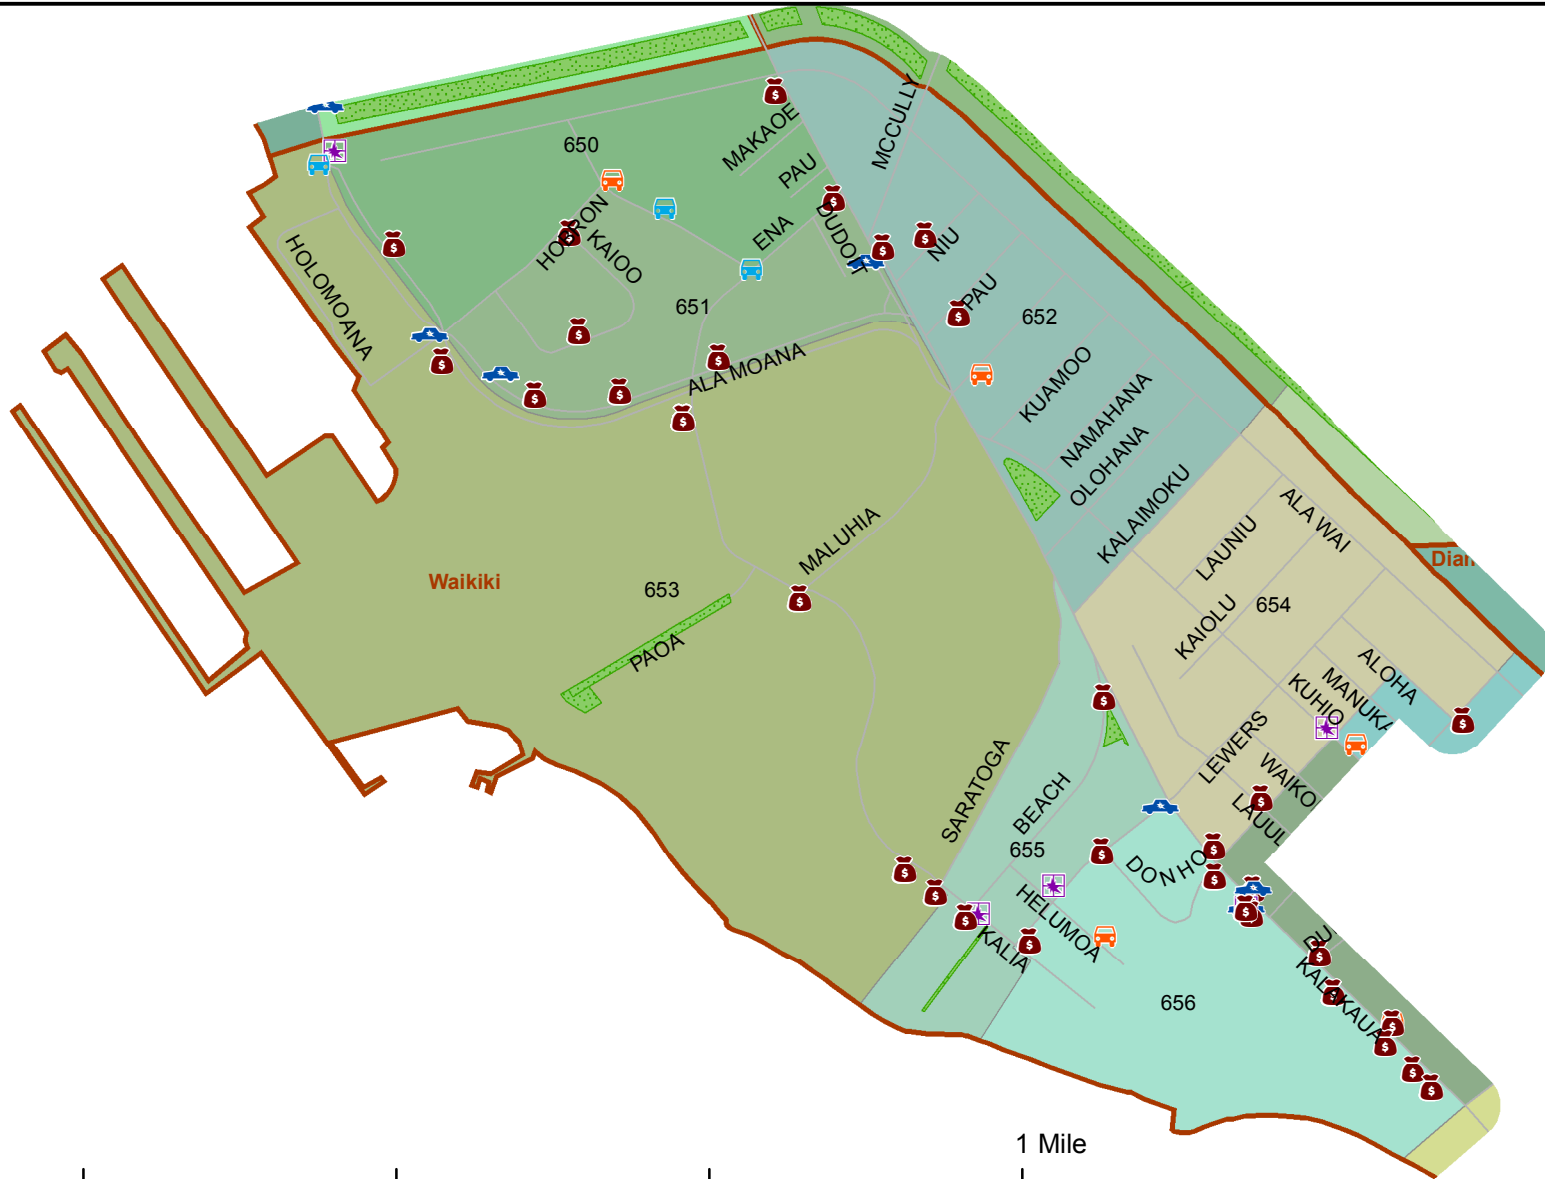

Honolulu Police Department - 10/6/2018 to 10/19/2018

District 6, Sector 1

- | | |
|---|--|
|  Auto Theft Recovery |  Motor Vehicle Theft |
|  Burglary |  Theft |
|  Graffiti |  Unauthorized Entry Motor Vehicle |
|  Parks | |
|  Neighborhood Boards | |
- www.honoluluupd.org/statistics

Note: This map shows initial calls for service to the Honolulu Police Department regarding Auto Theft Recovery, Motor Vehicle Theft, Unauthorized Entry into a Motor Vehicle, Burglary, Theft, and Graffiti type incidents during the time period listed above. The initial classifications are subject to change.