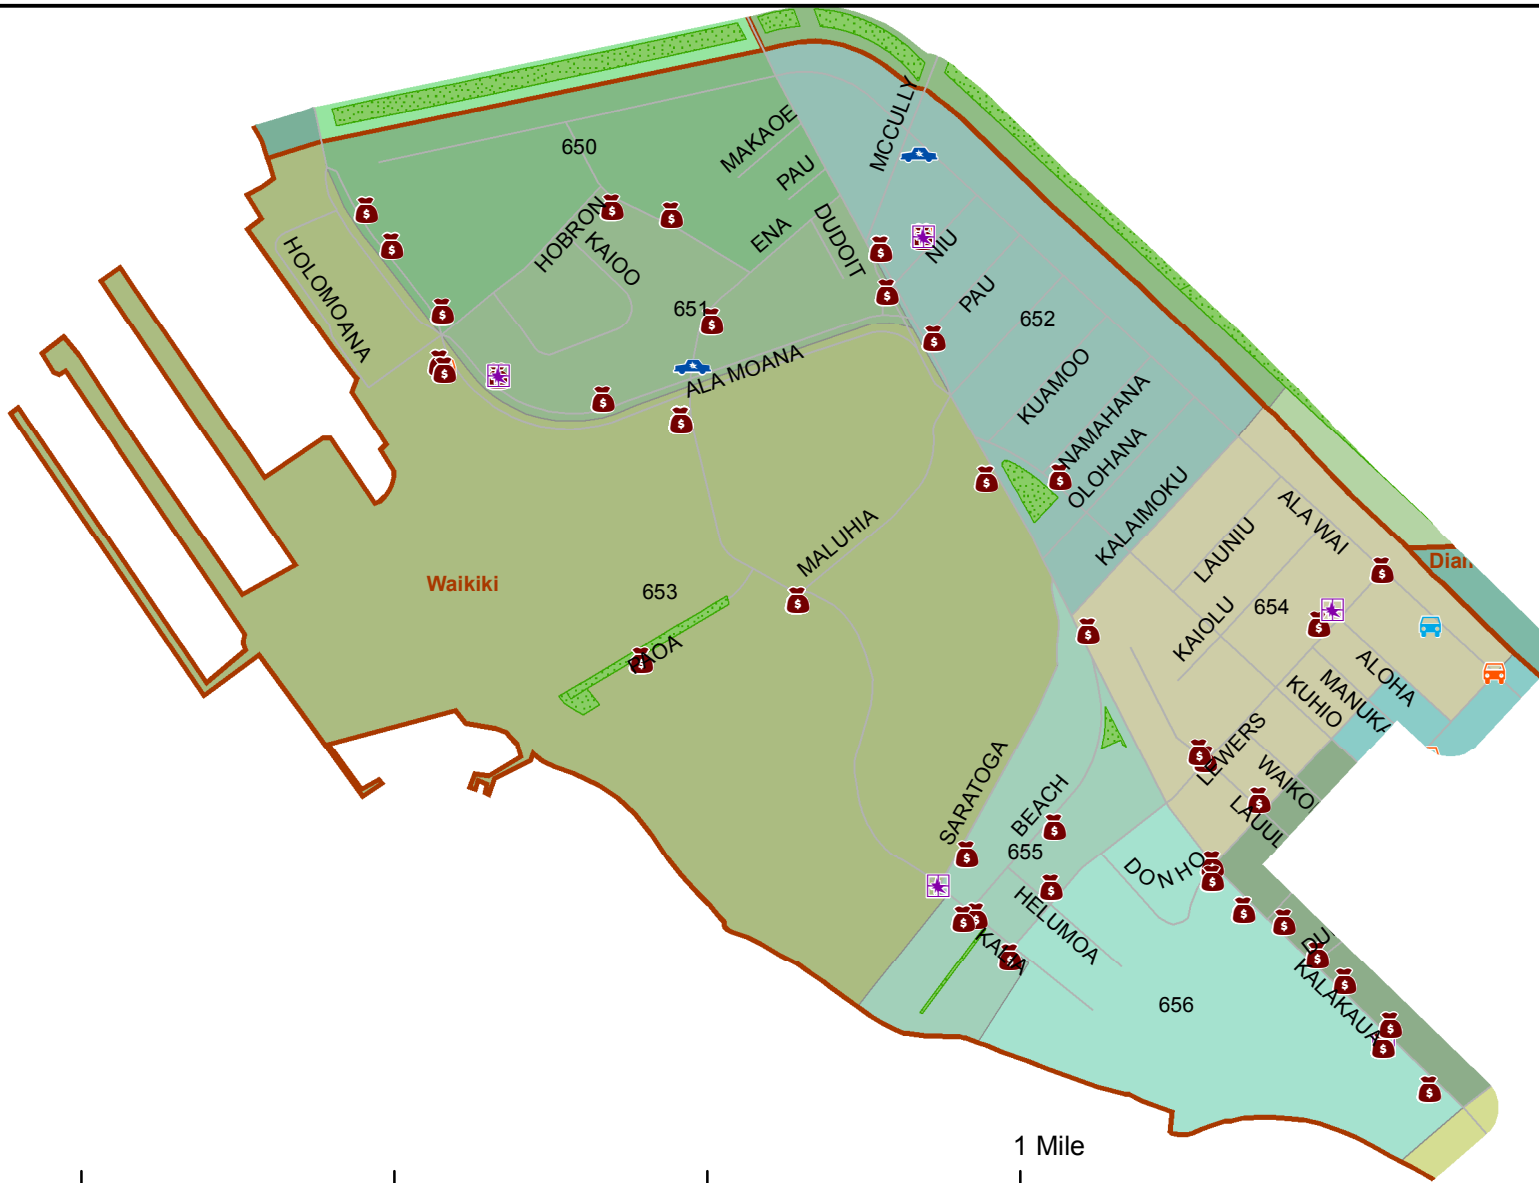

Honolulu Police Department - 9/9/2017 to 9/22/2017

District 6, Sector 1

- | | |
|---------------------|----------------------------------|
| Auto Theft Recovery | Motor Vehicle Theft |
| Burglary | Theft |
| Graffiti | Unauthorized Entry Motor Vehicle |
| Parks | Neighborhood Boards |
- www.honoluluupd.org/statistics

Note: This map shows initial calls for service to the Honolulu Police Department regarding Auto Theft Recovery, Motor Vehicle Theft, Unauthorized Entry into a Motor Vehicle, Burglary, Theft, and Graffiti type incidents during the time period listed above. The initial classifications are subject to change.