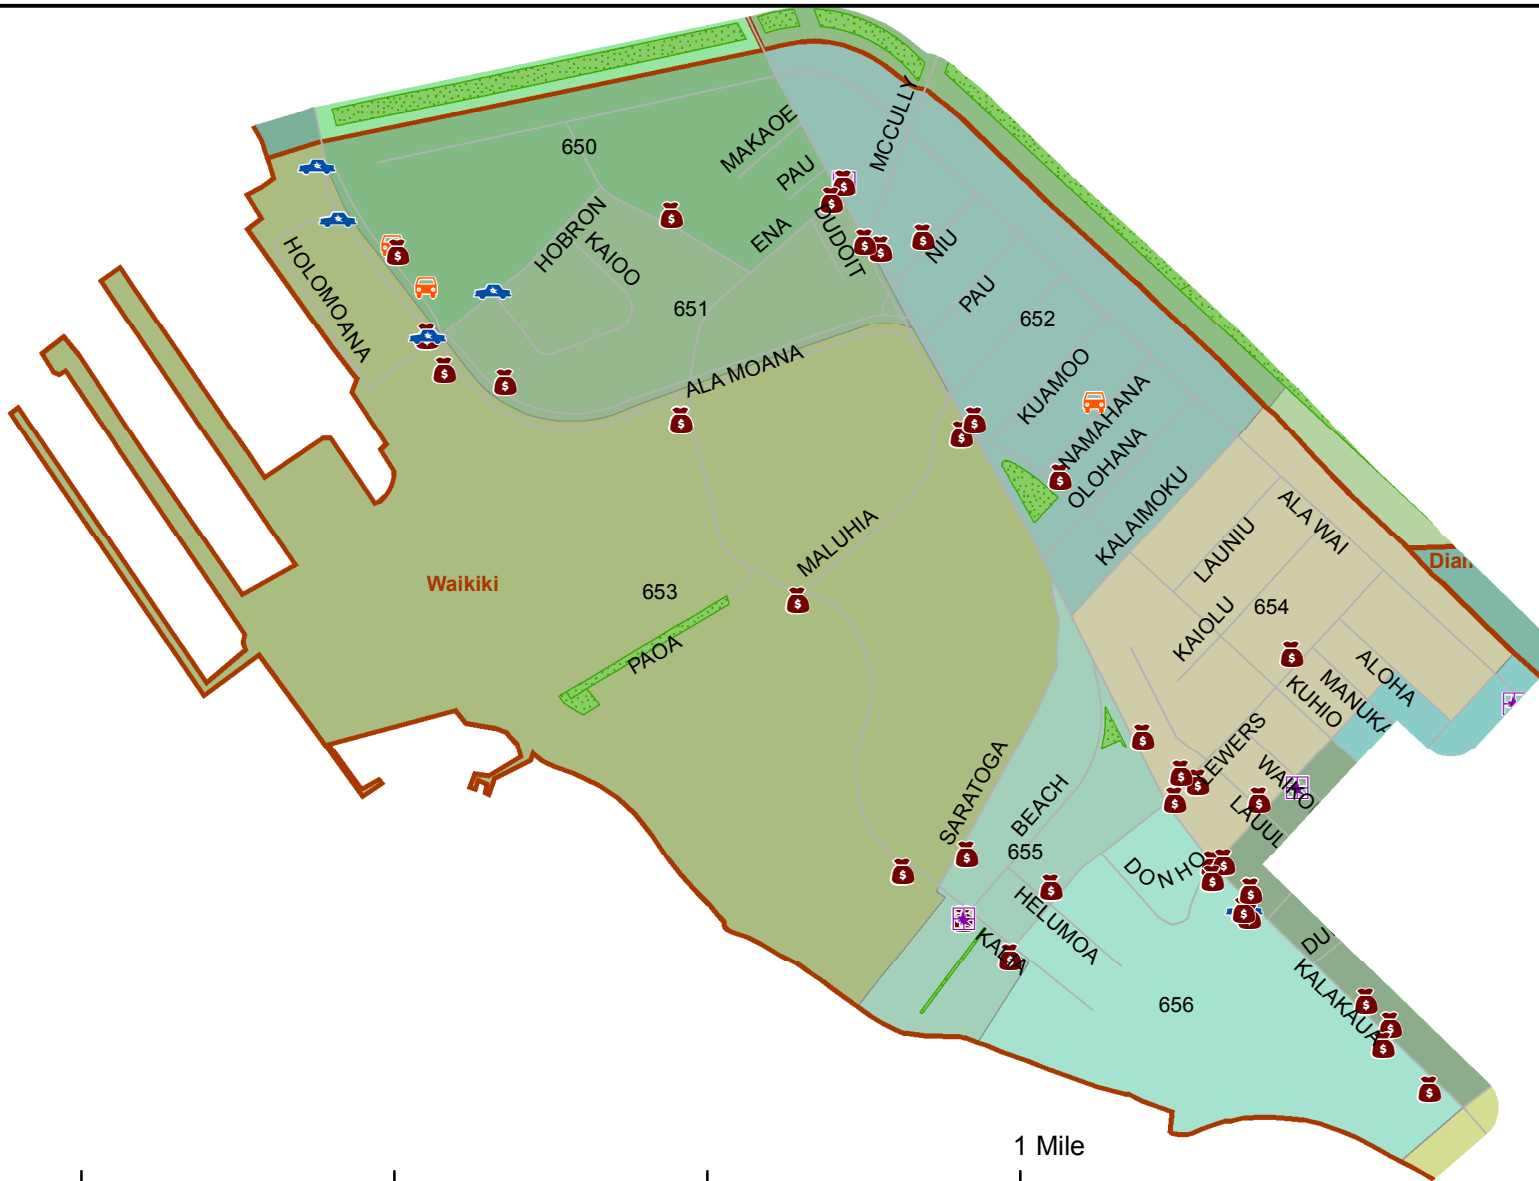

Honolulu Police Department - 7/6/2018 to 7/19/2018

District 6, Sector 1

- | | |
|---------------------|----------------------------------|
| Auto Theft Recovery | Motor Vehicle Theft |
| Burglary | Theft |
| Graffiti | Unauthorized Entry Motor Vehicle |
| Parks | Neighborhood Boards |
- www.honoluluupd.org/statistics

Note: This map shows initial calls for service to the Honolulu Police Department regarding Auto Theft Recovery, Motor Vehicle Theft, Unauthorized Entry into a Motor Vehicle, Burglary, Theft, and Graffiti type incidents during the time period listed above. The initial classifications are subject to change.