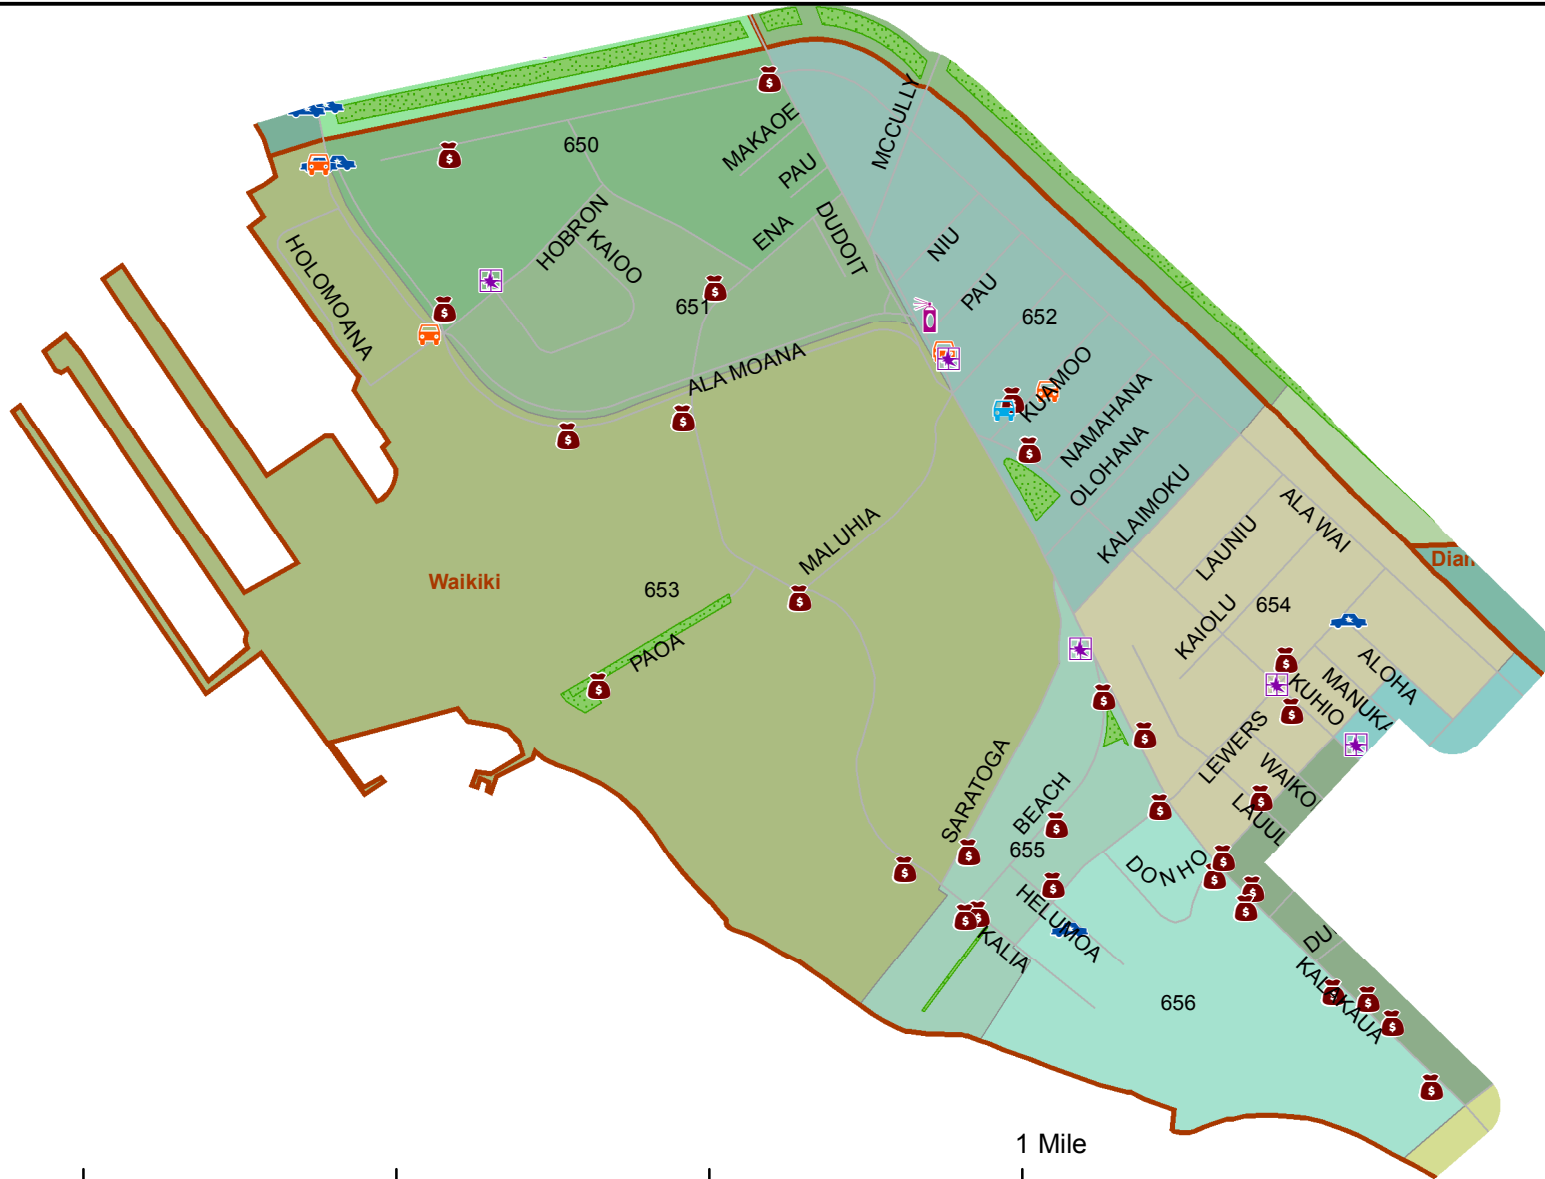

Honolulu Police Department - 11/9/2017 to 11/22/2017

District 6, Sector 1

- | | |
|--|--|
|  Auto Theft Recovery |  Motor Vehicle Theft |
|  Burglary |  Theft |
|  Graffiti |  Unauthorized Entry Motor Vehicle |
|  Parks |  Neighborhood Boards |
- www.honolulupd.org/statistics

Note: This map shows initial calls for service to the Honolulu Police Department regarding Auto Theft Recovery, Motor Vehicle Theft, Unauthorized Entry into a Motor Vehicle, Burglary, Theft, and Graffiti type incidents during the time period listed above. The initial classifications are subject to change.