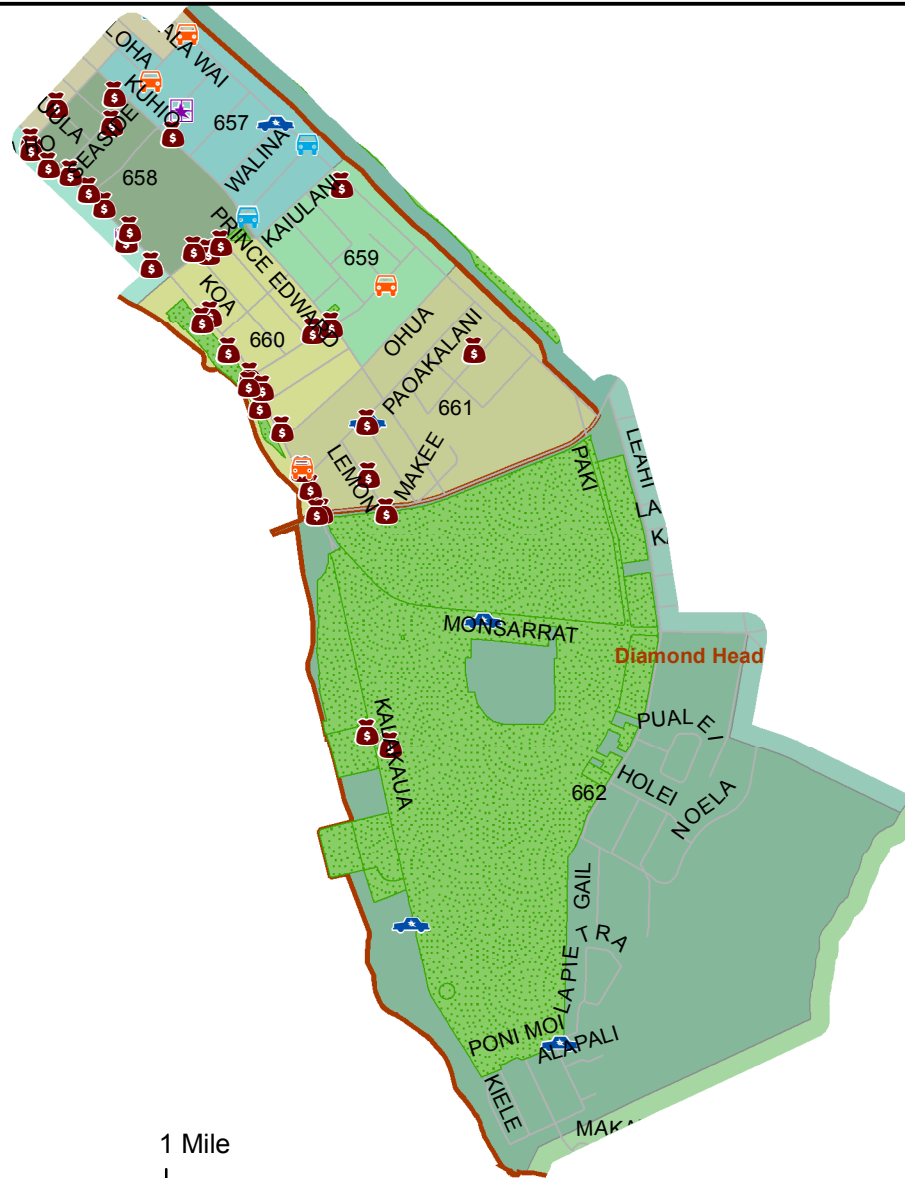

Honolulu Police Department - 9/9/2017 to 9/22/2017

District 6, Sector 2

- | | |
|--|--|
|  Auto Theft Recovery |  Motor Vehicle Theft |
|  Burglary |  Theft |
|  Graffiti |  Unauthorized Entry Motor Vehicle |
|  Parks |  Neighborhood Boards |
- www.honoluluupd.org/statistics

Note: This map shows initial calls for service to the Honolulu Police Department regarding Auto Theft Recovery, Motor Vehicle Theft, Unauthorized Entry into a Motor Vehicle, Burglary, Theft, and Graffiti type incidents during the time period listed above. The initial classifications are subject to change.