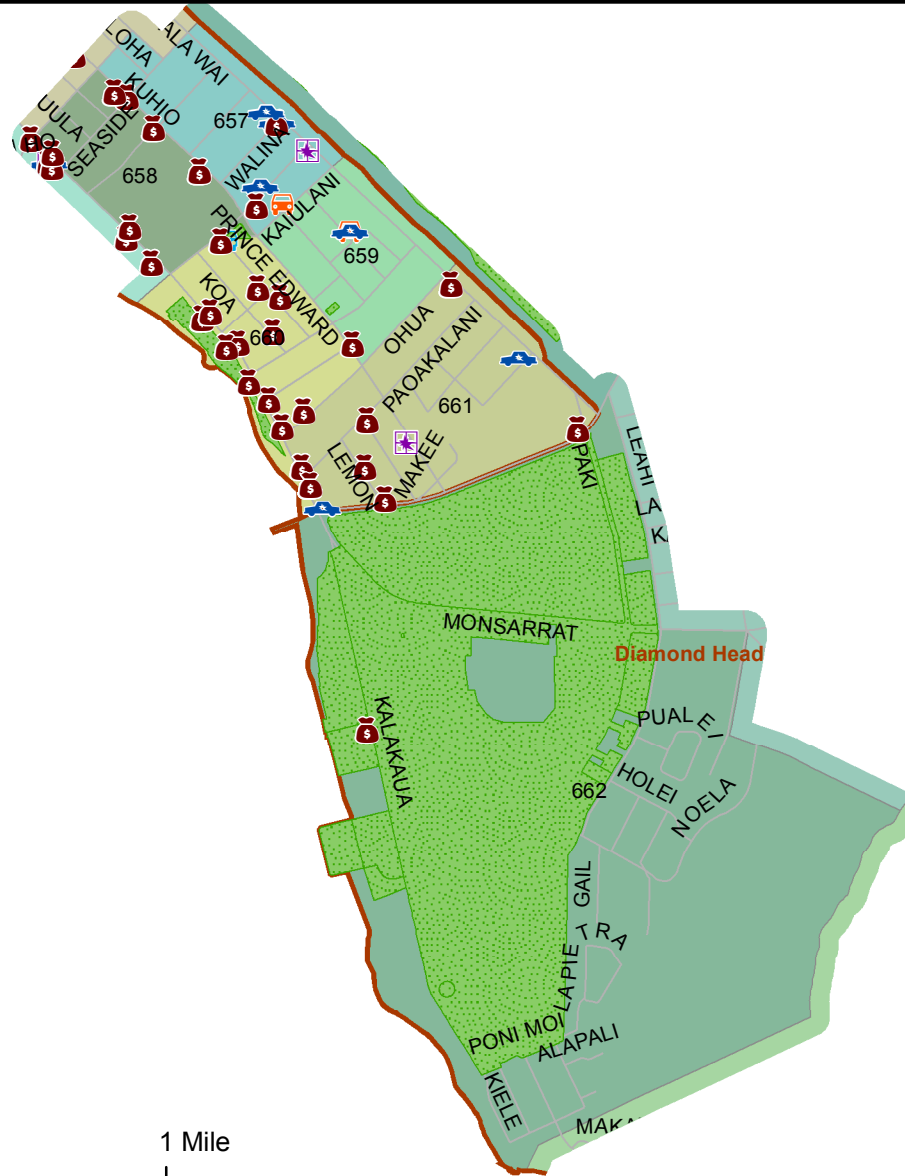

Honolulu Police Department - 6/8/2018 to 6/21/2018

District 6, Sector 2

- | | |
|--|--|
|  Auto Theft Recovery |  Motor Vehicle Theft |
|  Burglary |  Theft |
|  Graffiti |  Unauthorized Entry Motor Vehicle |
|  Parks |  Neighborhood Boards |
- www.honoluluupd.org/statistics

Note: This map shows initial calls for service to the Honolulu Police Department regarding Auto Theft Recovery, Motor Vehicle Theft, Unauthorized Entry into a Motor Vehicle, Burglary, Theft, and Graffiti type incidents during the time period listed above. The initial classifications are subject to change.