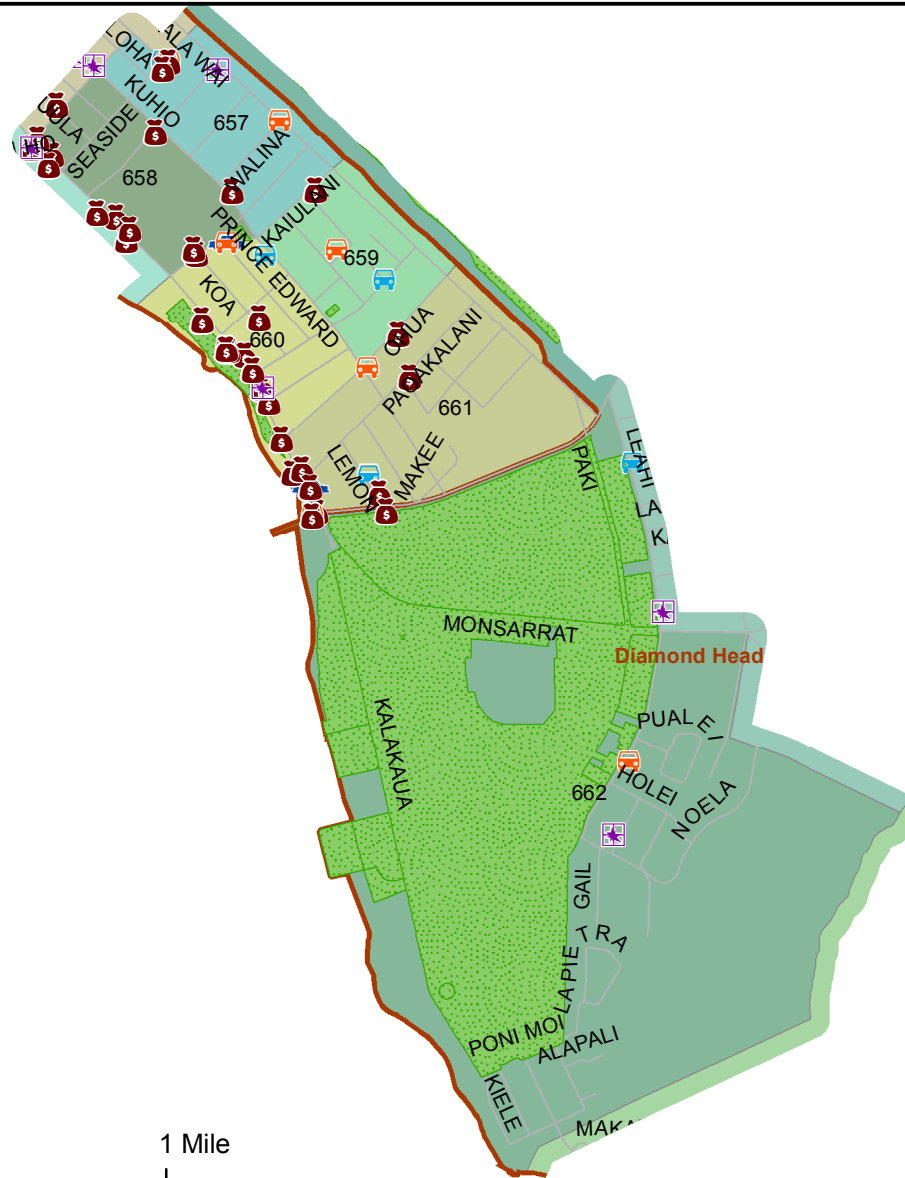

# Honolulu Police Department - 7/31/2018 to 8/13/2018

District 6, Sector 2

- |                     |                                  |
|---------------------|----------------------------------|
| Auto Theft Recovery | Motor Vehicle Theft              |
| Burglary            | Theft                            |
| Graffiti            | Unauthorized Entry Motor Vehicle |
| Parks               |                                  |
| Neighborhood Boards |                                  |
- [www.honoluluupd.org/statistics](http://www.honoluluupd.org/statistics)

Note: This map shows initial calls for service to the Honolulu Police Department regarding Auto Theft Recovery, Motor Vehicle Theft, Unauthorized Entry into a Motor Vehicle, Burglary, Theft, and Graffiti type incidents during the time period listed above. The initial classifications are subject to change.