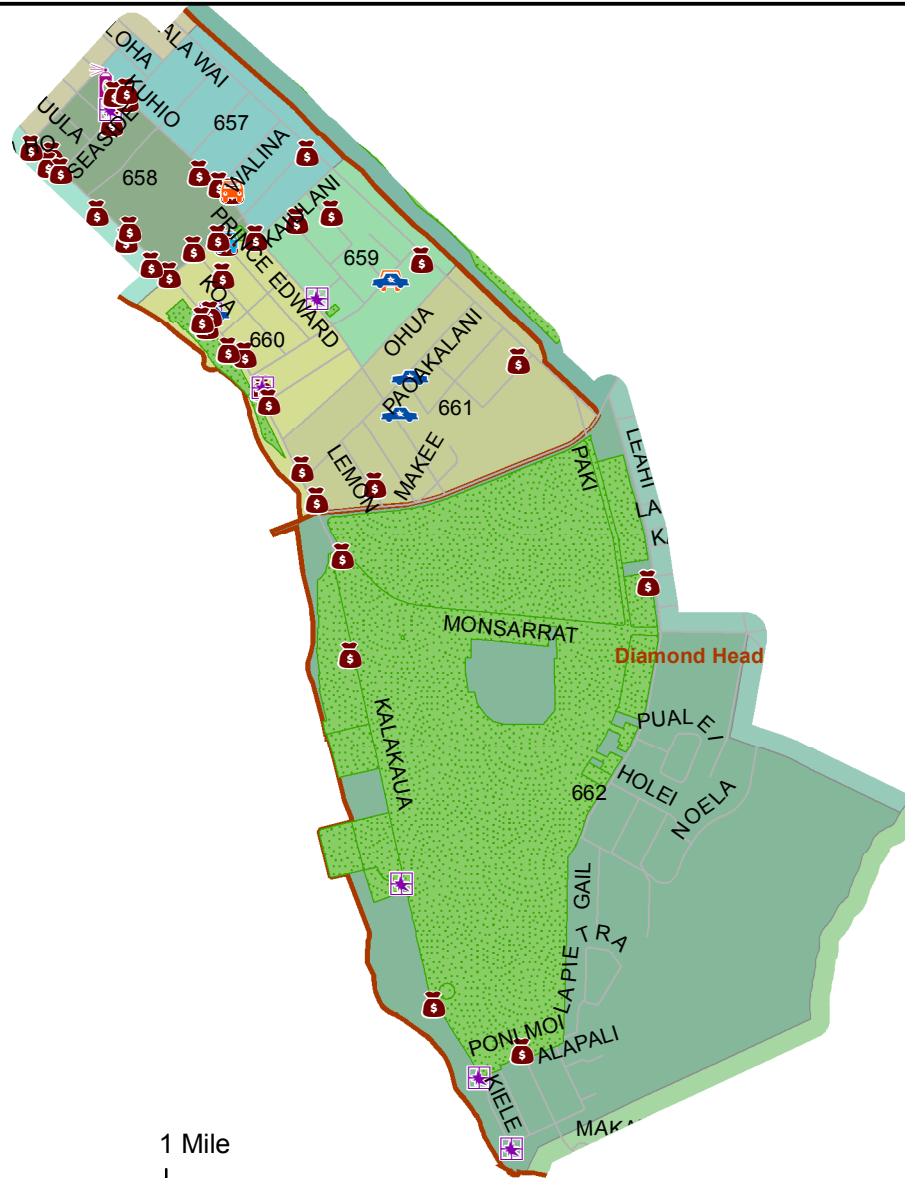

# Honolulu Police Department - 1/5/2018 to 1/18/2018

## District 6, Sector 2

- |  |  |
|--|--|
|  Auto Theft Recovery |  Motor Vehicle Theft              |
|  Burglary            |  Theft                            |
|  Graffiti            |  Unauthorized Entry Motor Vehicle |
|  Parks              |  Neighborhood Boards              |
- [www.honoluluupd.org/statistics](http://www.honoluluupd.org/statistics)

Note: This map shows initial calls for service to the Honolulu Police Department regarding Auto Theft Recovery, Motor Vehicle Theft, Unauthorized Entry into a Motor Vehicle, Burglary, Theft, and Graffiti type incidents during the time period listed above. The initial classifications are subject to change.