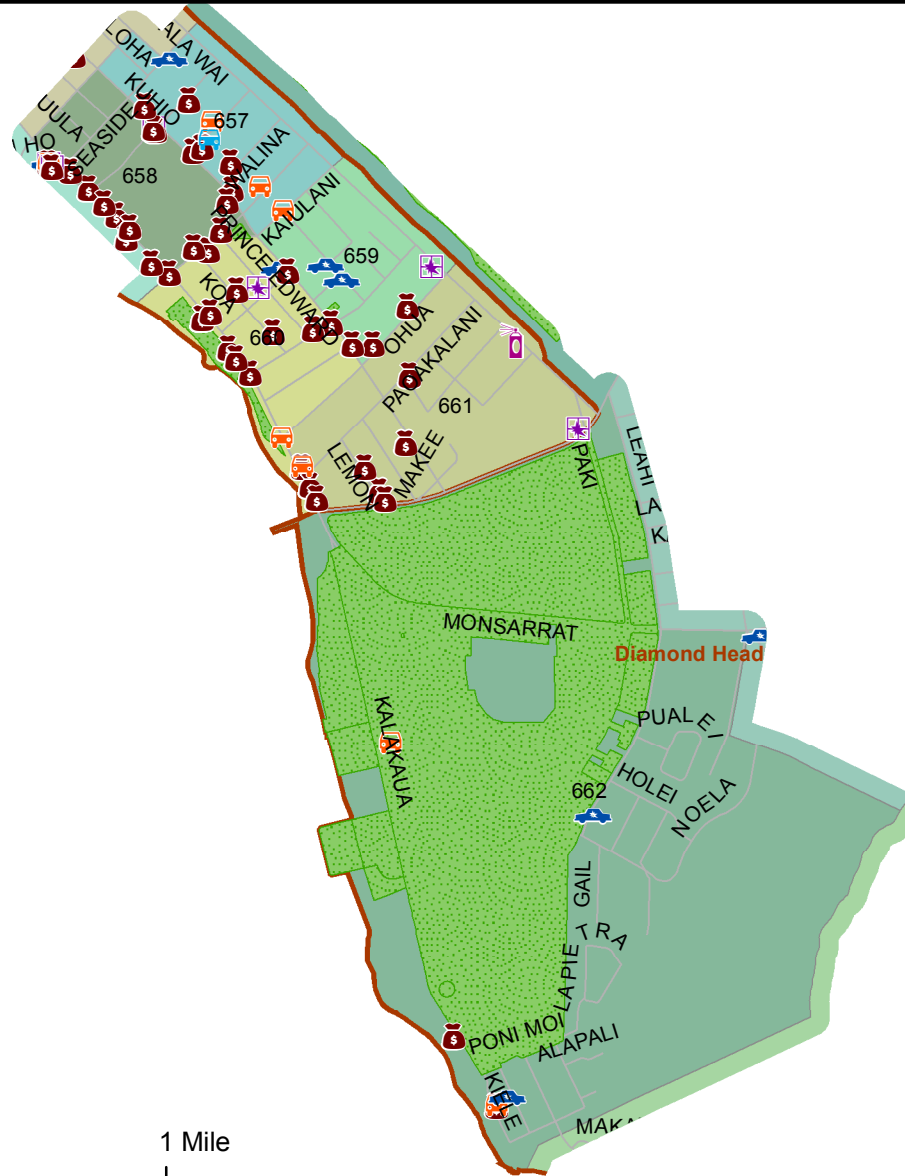

Honolulu Police Department - 4/11/2018 to 4/24/2018

District 6, Sector 2

- | | |
|---------------------|----------------------------------|
| Auto Theft Recovery | Motor Vehicle Theft |
| Burglary | Theft |
| Graffiti | Unauthorized Entry Motor Vehicle |
| Parks | Neighborhood Boards |
- www.honoluluupd.org/statistics

Note: This map shows initial calls for service to the Honolulu Police Department regarding Auto Theft Recovery, Motor Vehicle Theft, Unauthorized Entry into a Motor Vehicle, Burglary, Theft, and Graffiti type incidents during the time period listed above. The initial classifications are subject to change.