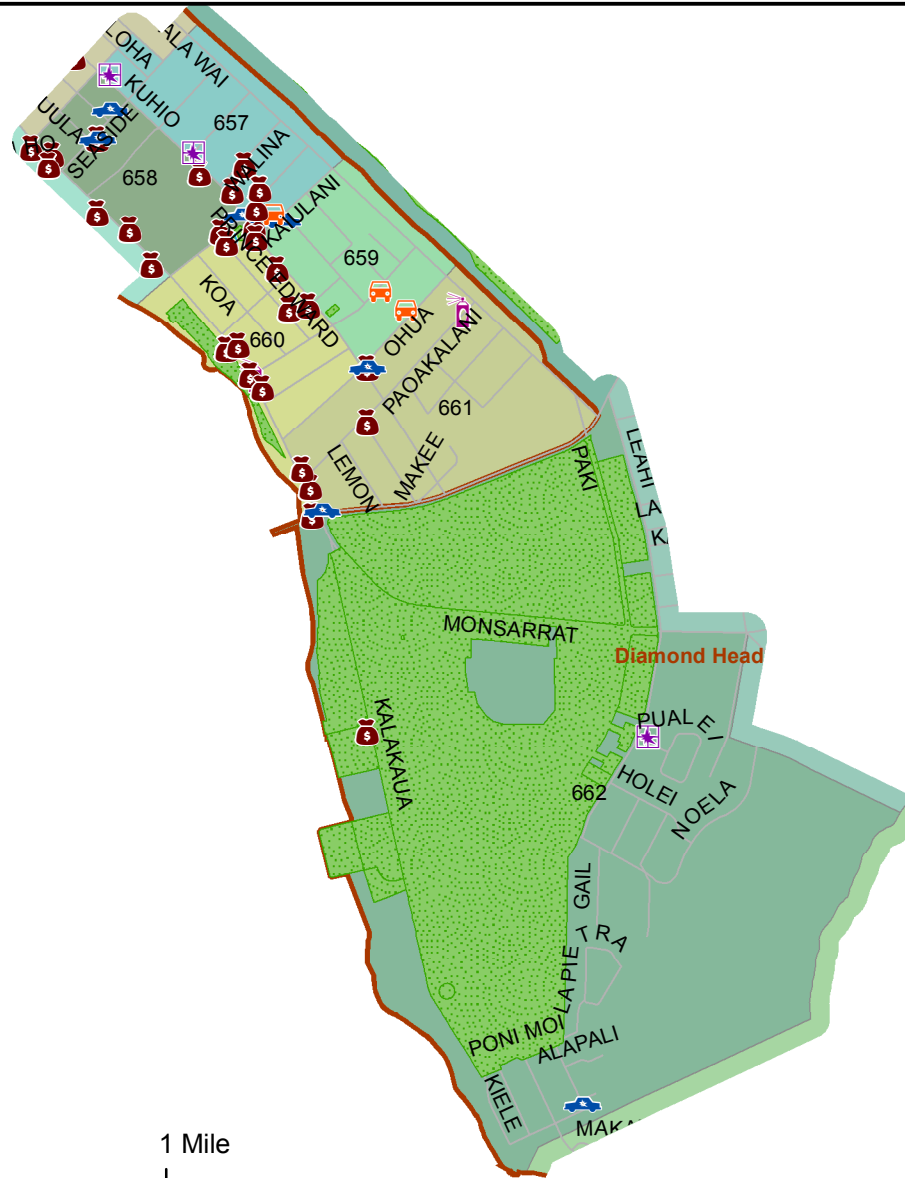

Honolulu Police Department - 11/6/2017 to 11/19/2017

District 6, Sector 2

0 1 Mile

- | | |
|---|--|
|  Auto Theft Recovery |  Motor Vehicle Theft |
|  Burglary |  Theft |
|  Graffiti |  Unauthorized Entry Motor Vehicle |
| |  Parks |
| www.honoluluupd.org/statistics |  Neighborhood Boards |

Note: This map shows initial calls for service to the Honolulu Police Department regarding Auto Theft Recovery, Motor Vehicle Theft, Unauthorized Entry into a Motor Vehicle, Burglary, Theft, and Graffiti type incidents during the time period listed above. The initial classifications are subject to change.