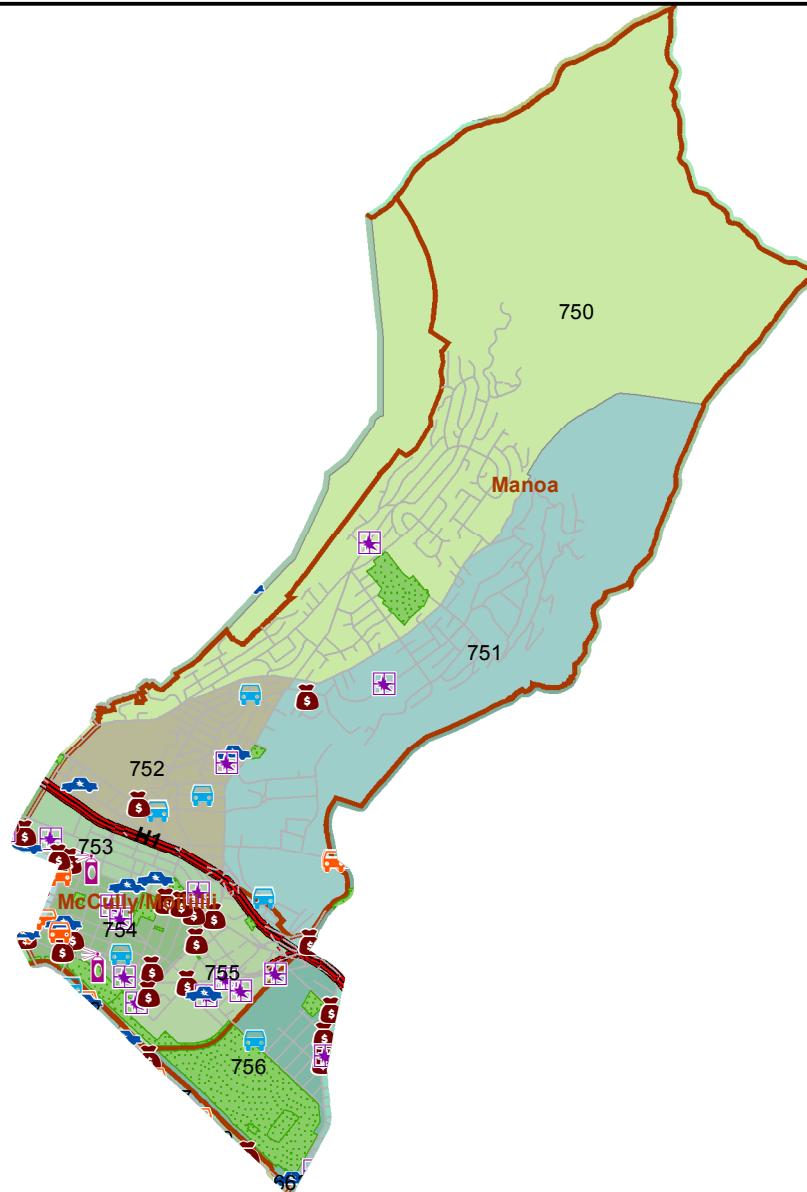

# Honolulu Police Department - 5/12/2018 to 5/25/2018

District 7, Sector 1

0 1 Mile

- |                                                                                                        |                                                                                                                      |
|--------------------------------------------------------------------------------------------------------|----------------------------------------------------------------------------------------------------------------------|
|  Auto Theft Recovery |  Motor Vehicle Theft              |
|  Burglary            |  Theft                            |
|  Graffiti            |  Unauthorized Entry Motor Vehicle |
|  Parks              |  Neighborhood Boards              |
- [www.honoluluupd.org/statistics](http://www.honoluluupd.org/statistics)

Note: This map shows initial calls for service to the Honolulu Police Department regarding Auto Theft Recovery, Motor Vehicle Theft, Unauthorized Entry into a Motor Vehicle, Burglary, Theft, and Graffiti type incidents during the time period listed above. The initial classifications are subject to change.