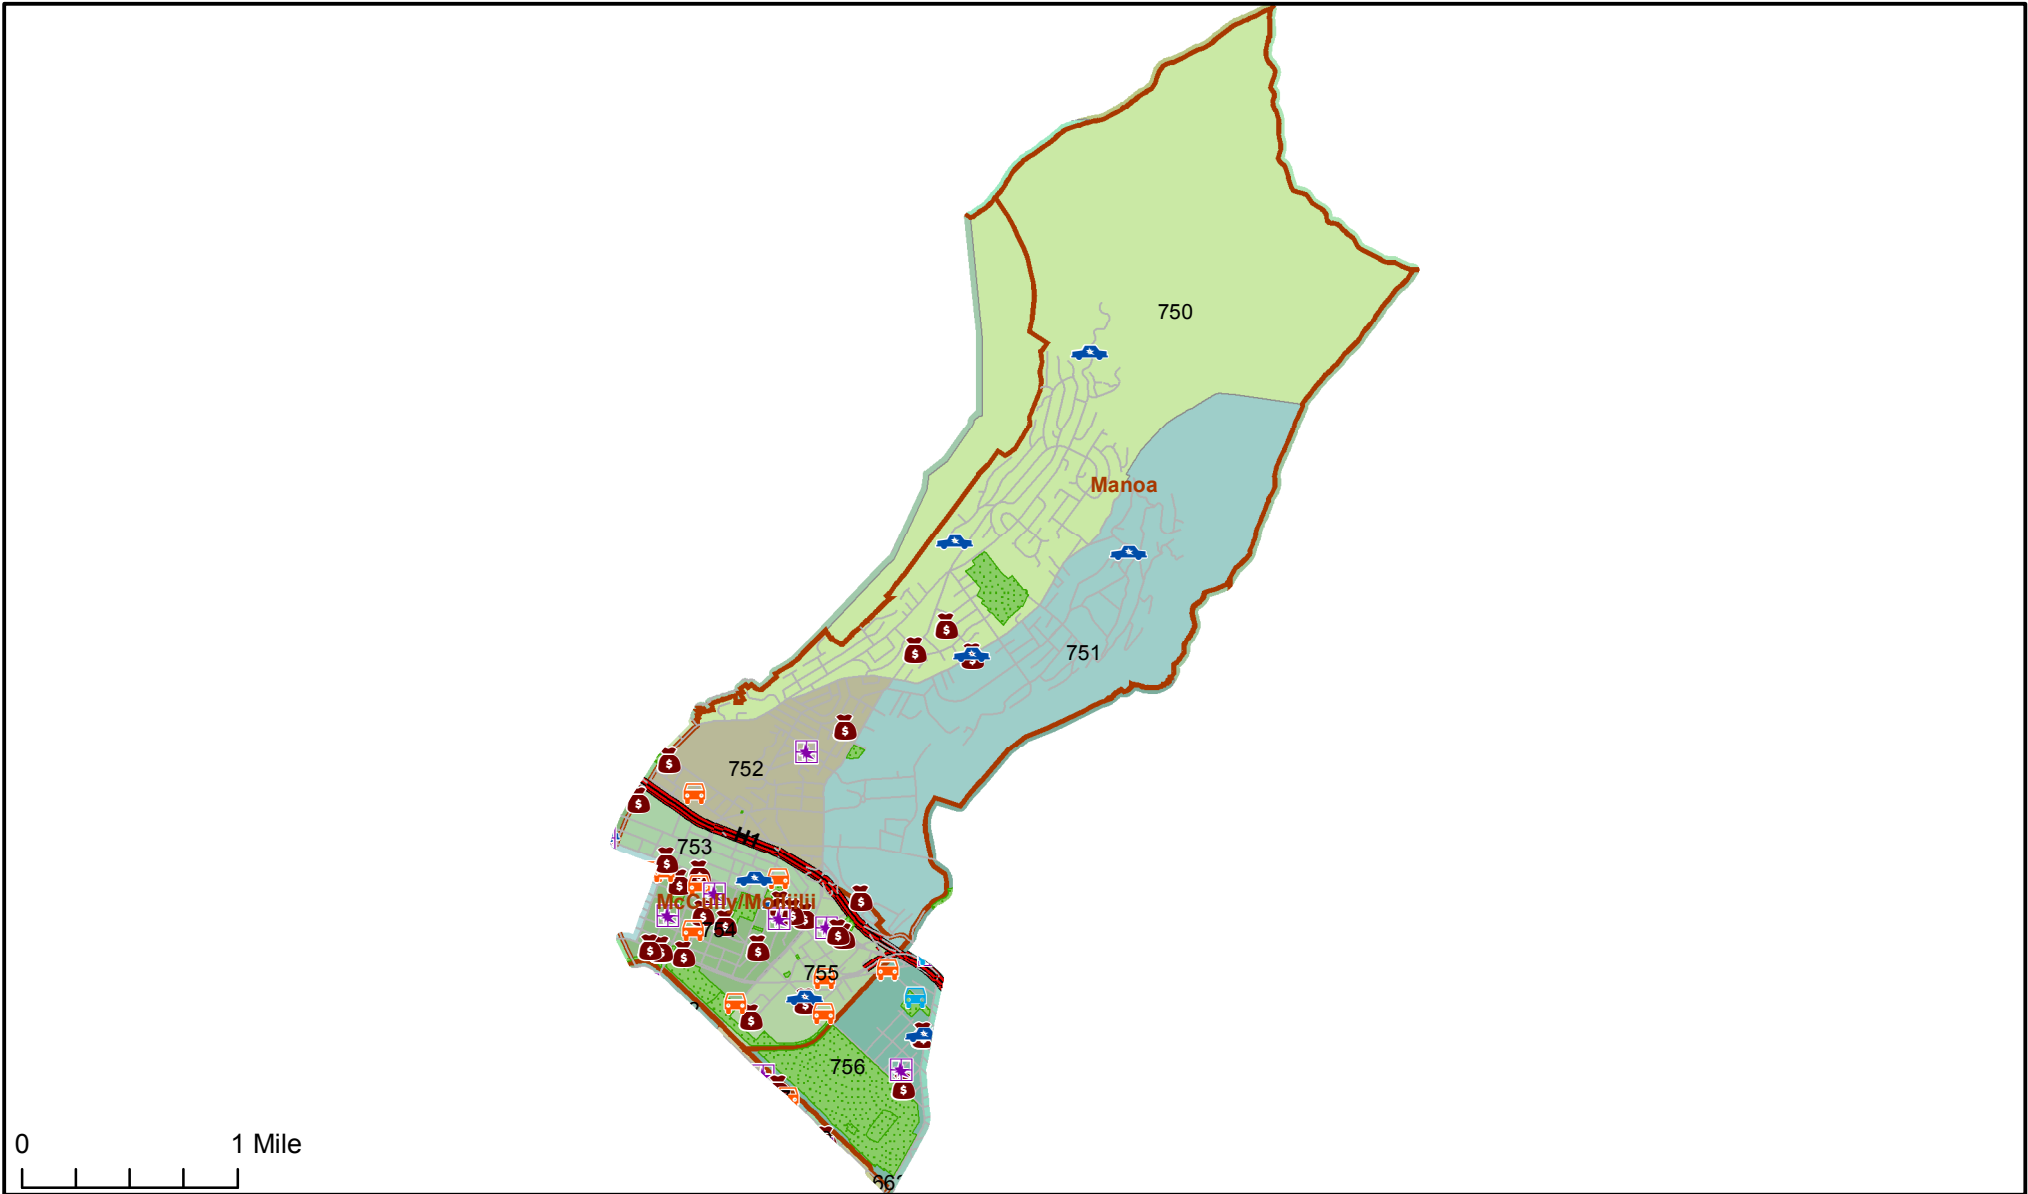

Honolulu Police Department - 7/6/2018 to 7/19/2018

District 7, Sector 1

0 1 Mile

- | | |
|---------------------|----------------------------------|
| Auto Theft Recovery | Motor Vehicle Theft |
| Burglary | Theft |
| Graffiti | Unauthorized Entry Motor Vehicle |
| Parks | |
| Neighborhood Boards | |
- www.honoluluupd.org/statistics

Note: This map shows initial calls for service to the Honolulu Police Department regarding Auto Theft Recovery, Motor Vehicle Theft, Unauthorized Entry into a Motor Vehicle, Burglary, Theft, and Graffiti type incidents during the time period listed above. The initial classifications are subject to change.