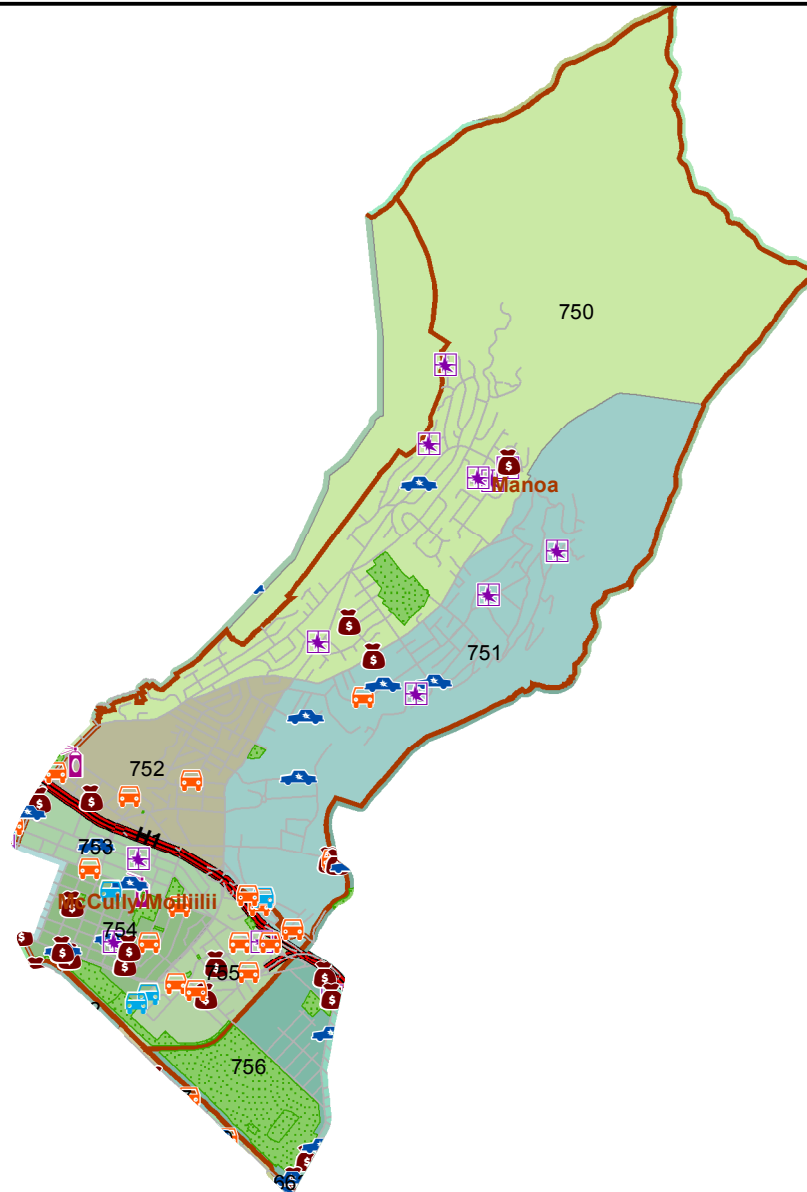

Honolulu Police Department - 10/6/2018 to 10/19/2018

District 7, Sector 1

0 1 Mile

- | | |
|---------------------|----------------------------------|
| Auto Theft Recovery | Motor Vehicle Theft |
| Burglary | Theft |
| Graffiti | Unauthorized Entry Motor Vehicle |
| Parks | Neighborhood Boards |
- www.honolulupd.org/statistics

Note: This map shows initial calls for service to the Honolulu Police Department regarding Auto Theft Recovery, Motor Vehicle Theft, Unauthorized Entry into a Motor Vehicle, Burglary, Theft, and Graffiti type incidents during the time period listed above. The initial classifications are subject to change.