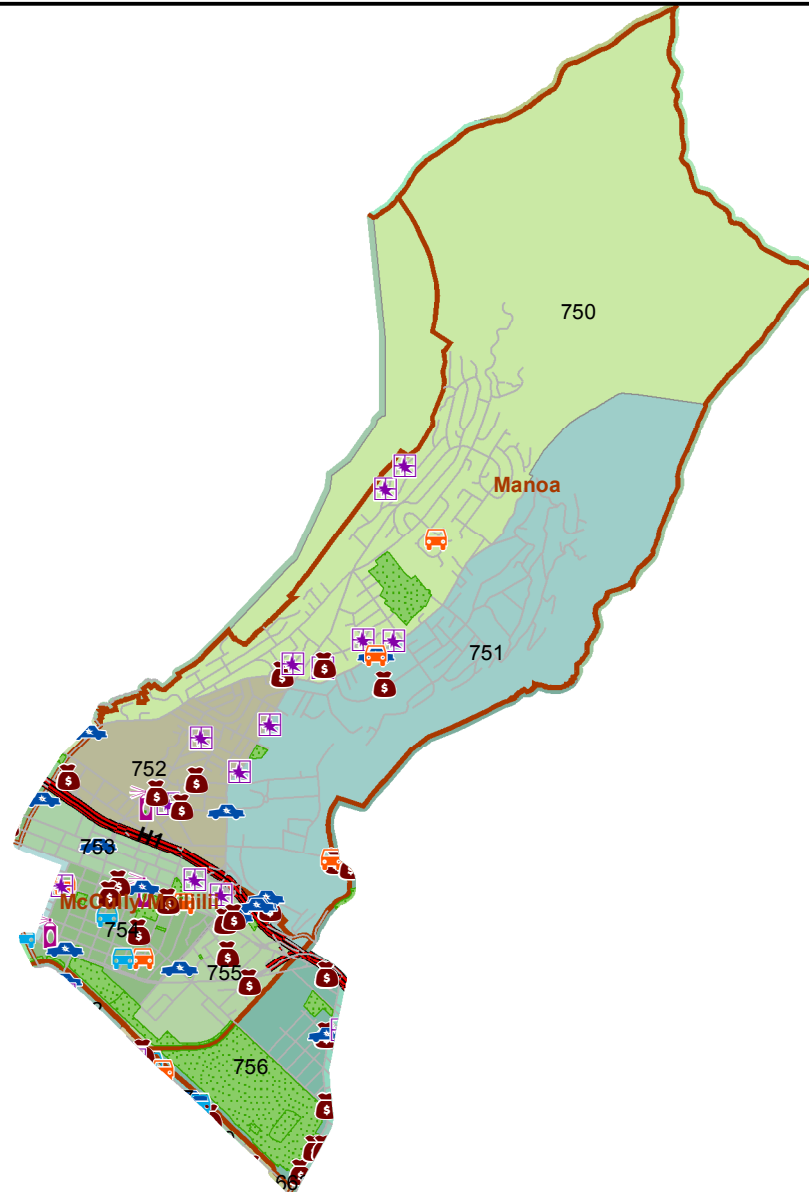

# Honolulu Police Department - 9/9/2017 to 9/22/2017

District 7, Sector 1

- |   |  |
|---|--|
|  Auto Theft Recovery  |  Motor Vehicle Theft              |
|  Burglary             |  Theft                            |
|  Graffiti             |  Unauthorized Entry Motor Vehicle |
|  Parks               |  |
|  Neighborhood Boards |  |
- [www.honolulupd.org/statistics](http://www.honolulupd.org/statistics)

Note: This map shows initial calls for service to the Honolulu Police Department regarding Auto Theft Recovery, Motor Vehicle Theft, Unauthorized Entry into a Motor Vehicle, Burglary, Theft, and Graffiti type incidents during the time period listed above. The initial classifications are subject to change.