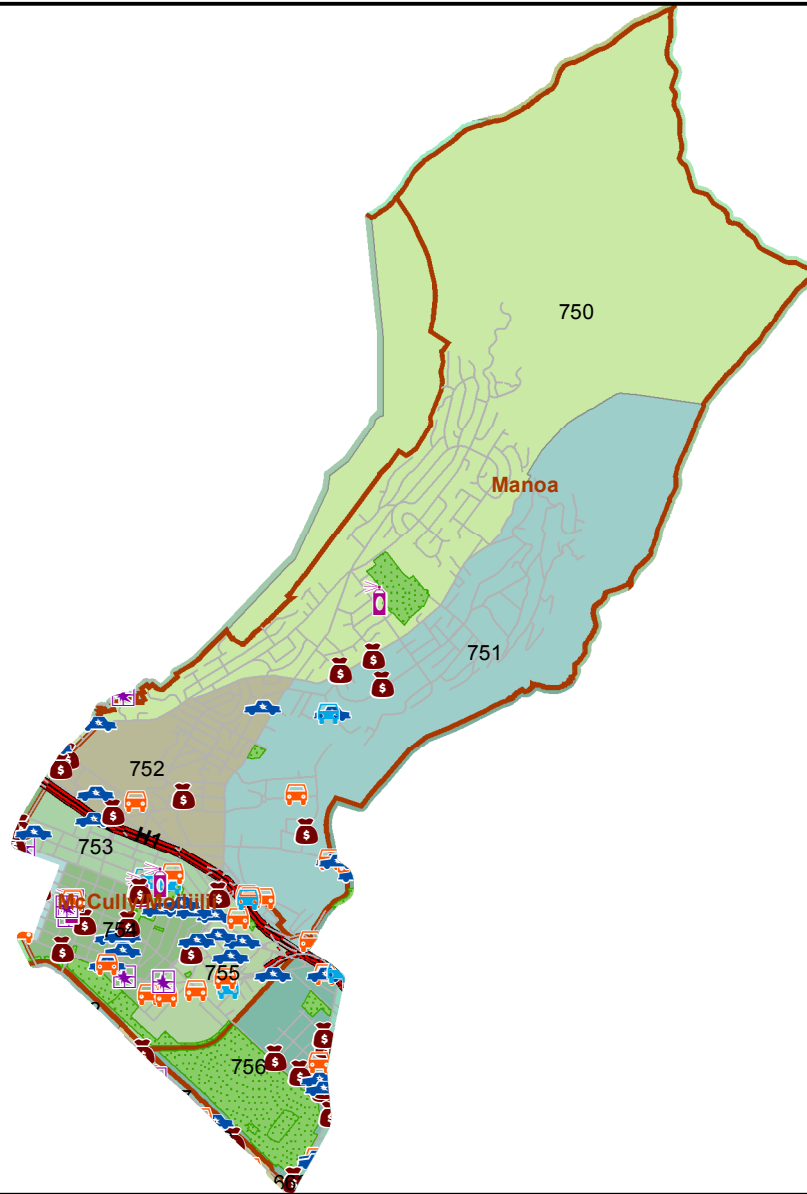

Honolulu Police Department - 2/3/2018 to 2/16/2018

District 7, Sector 1

0 1 Mile

- | | |
|--|--|
|  Auto Theft Recovery |  Motor Vehicle Theft |
|  Burglary |  Theft |
|  Graffiti |  Unauthorized Entry Motor Vehicle |
|  Parks |  Neighborhood Boards |
- www.honoluluupd.org/statistics

Note: This map shows initial calls for service to the Honolulu Police Department regarding Auto Theft Recovery, Motor Vehicle Theft, Unauthorized Entry into a Motor Vehicle, Burglary, Theft, and Graffiti type incidents during the time period listed above. The initial classifications are subject to change.