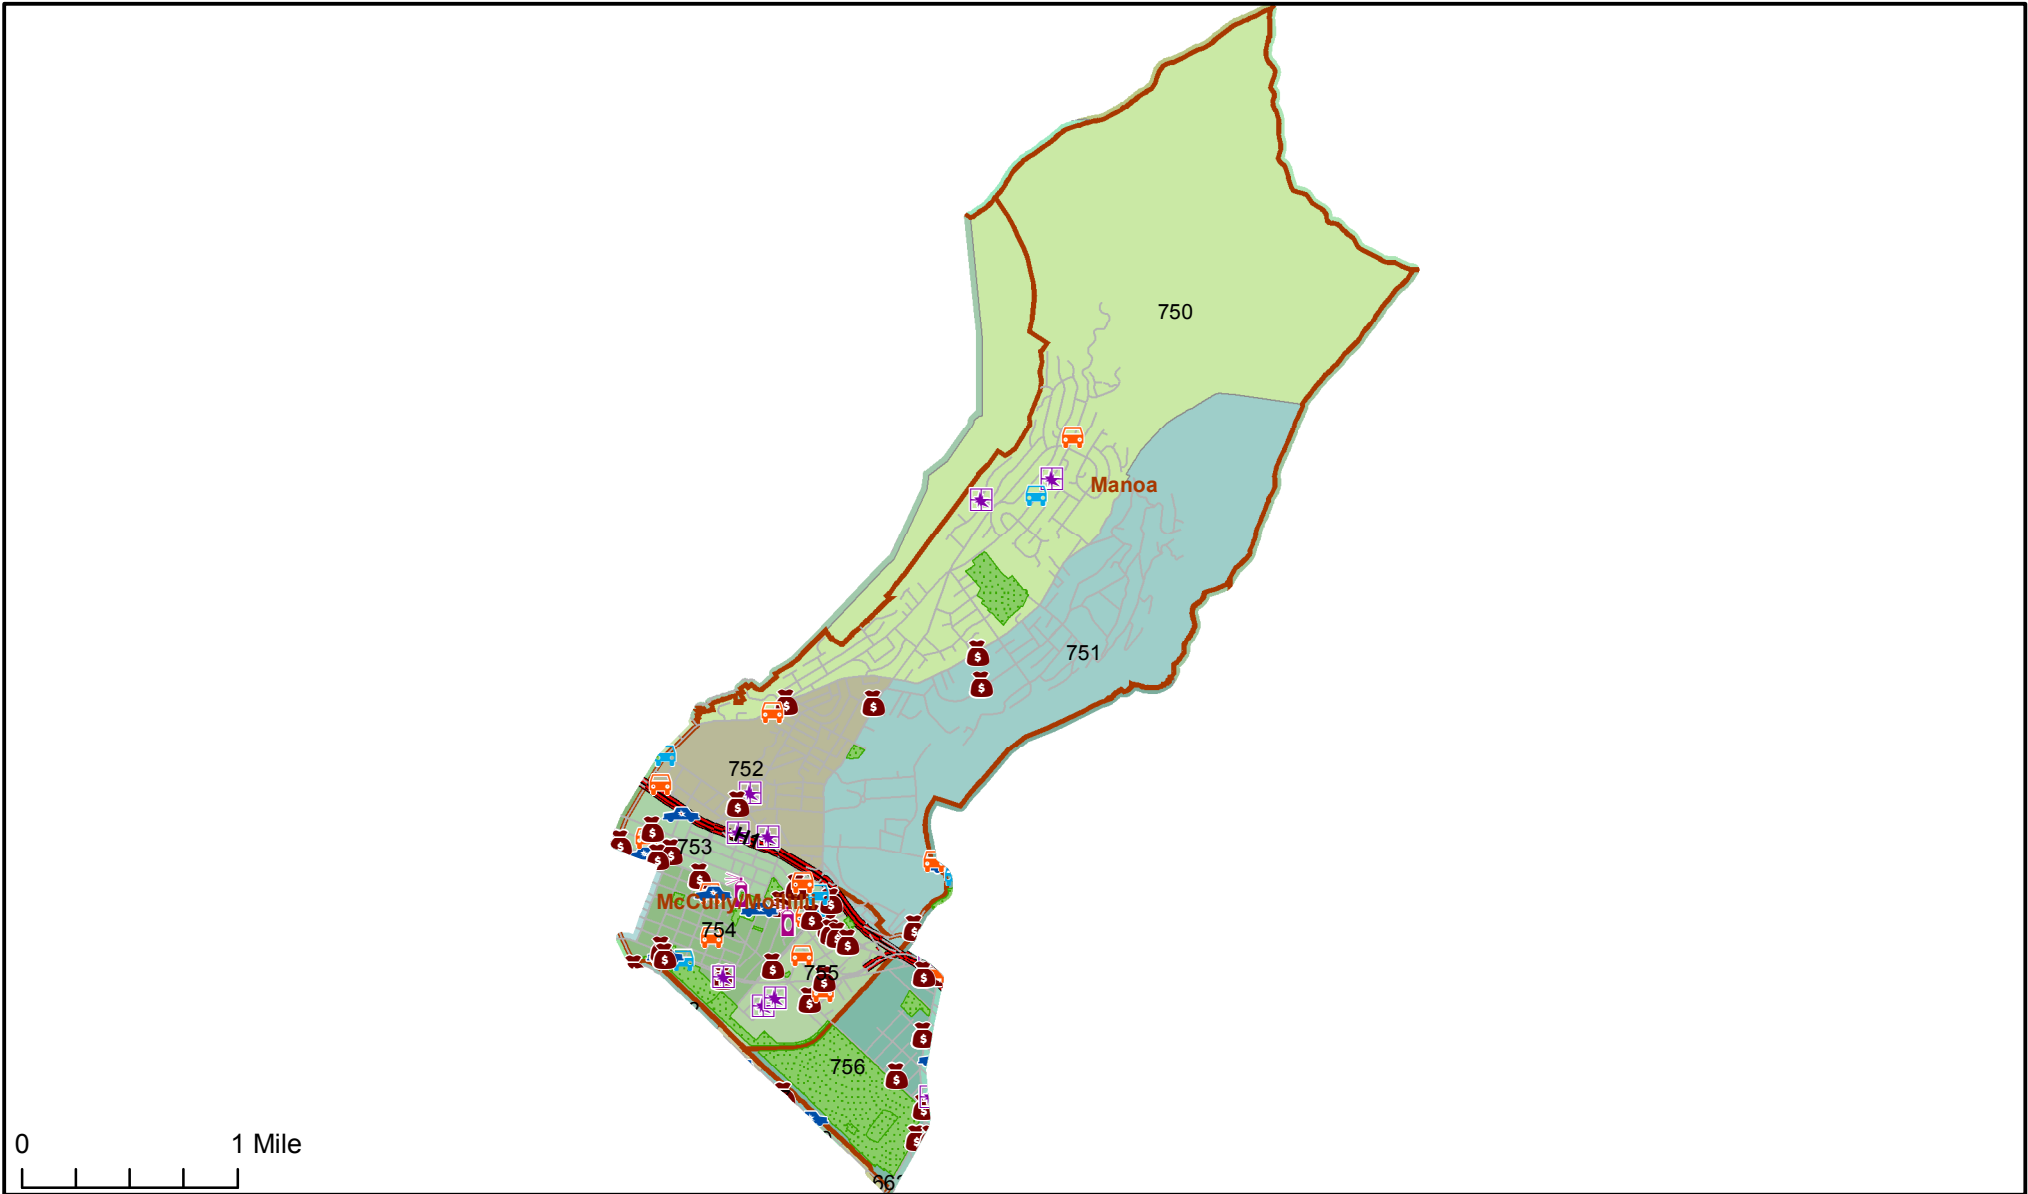

# Honolulu Police Department - 11/9/2017 to 11/22/2017

District 7, Sector 1

- |                     |                                  |
|---------------------|----------------------------------|
| Auto Theft Recovery | Motor Vehicle Theft              |
| Burglary            | Theft                            |
| Graffiti            | Unauthorized Entry Motor Vehicle |
| Parks               |                                  |
| Neighborhood Boards |                                  |
- [www.honolulupd.org/statistics](http://www.honolulupd.org/statistics)

Note: This map shows initial calls for service to the Honolulu Police Department regarding Auto Theft Recovery, Motor Vehicle Theft, Unauthorized Entry into a Motor Vehicle, Burglary, Theft, and Graffiti type incidents during the time period listed above. The initial classifications are subject to change.