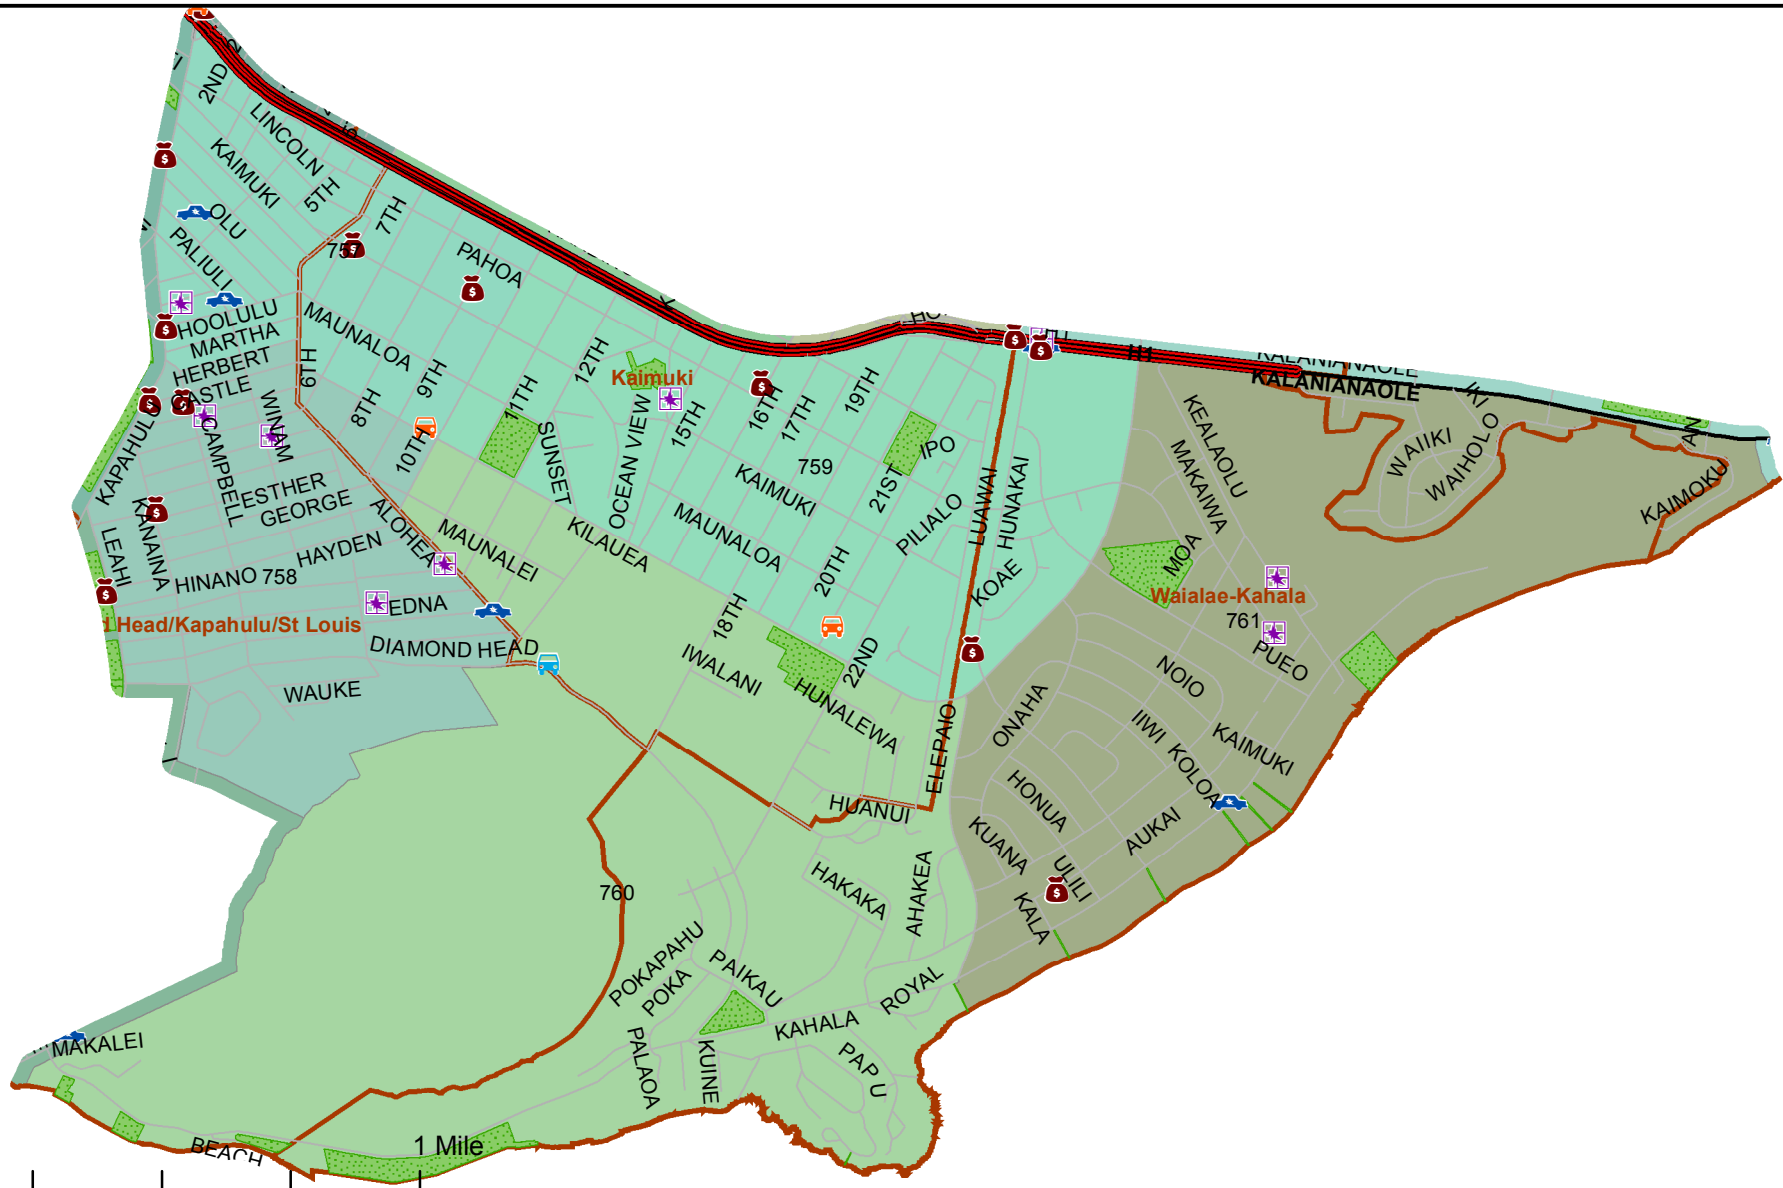

Honolulu Police Department - 11/9/2017 to 11/22/2017

District 7, Sector 2

- | | | | |
|--|---------------------|--|----------------------------------|
| | Auto Theft Recovery | | Motor Vehicle Theft |
| | Burglary | | Theft |
| | Graffiti | | Unauthorized Entry Motor Vehicle |
| | Parks | | Neighborhood Boards |
- www.honoluluupd.org/statistics

Note: This map shows initial calls for service to the Honolulu Police Department regarding Auto Theft Recovery, Motor Vehicle Theft, Unauthorized Entry into a Motor Vehicle, Burglary, Theft, and Graffiti type incidents during the time period listed above. The initial classifications are subject to change.