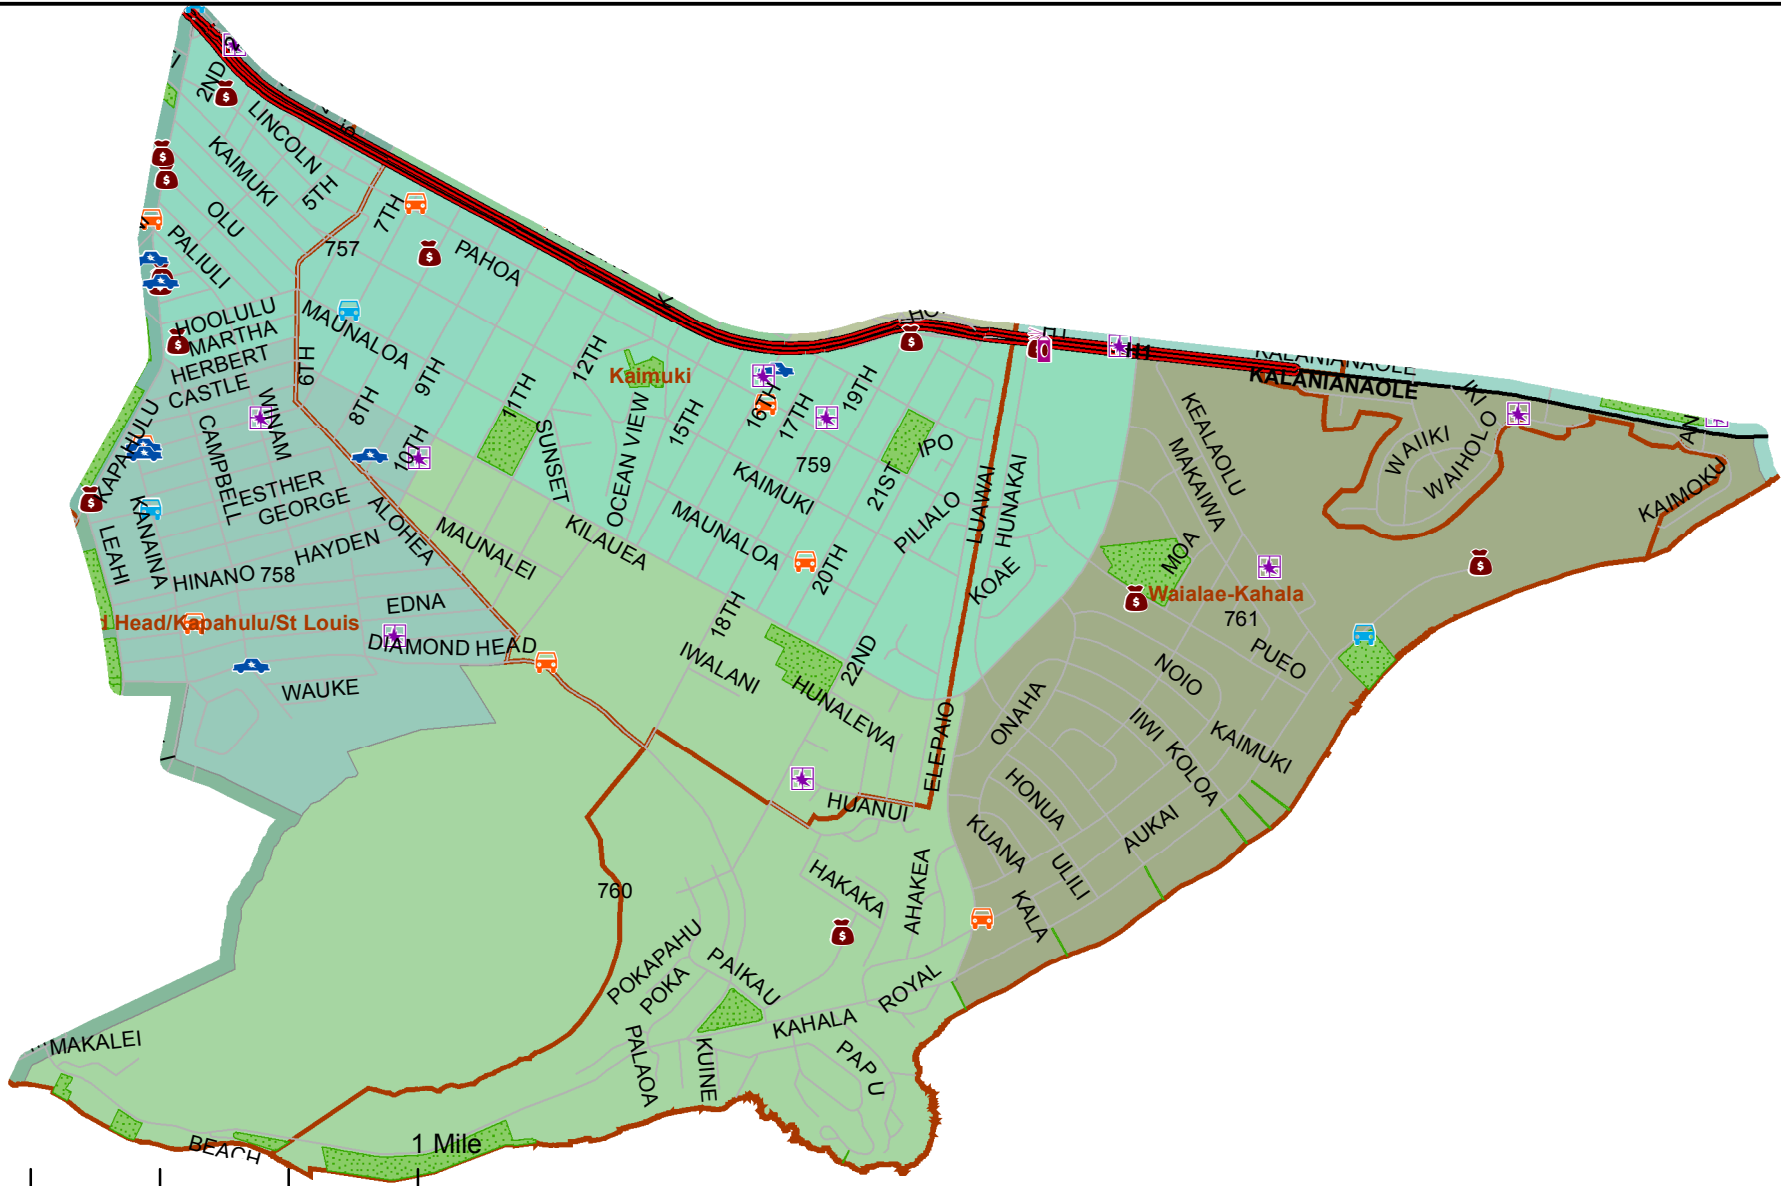

Honolulu Police Department - 2/3/2018 to 2/16/2018

District 7, Sector 2

- | | |
|---------------------|----------------------------------|
| Auto Theft Recovery | Motor Vehicle Theft |
| Burglary | Theft |
| Graffiti | Unauthorized Entry Motor Vehicle |
| Parks | Neighborhood Boards |
- www.honolulupd.org/statistics

Note: This map shows initial calls for service to the Honolulu Police Department regarding Auto Theft Recovery, Motor Vehicle Theft, Unauthorized Entry into a Motor Vehicle, Burglary, Theft, and Graffiti type incidents during the time period listed above. The initial classifications are subject to change.