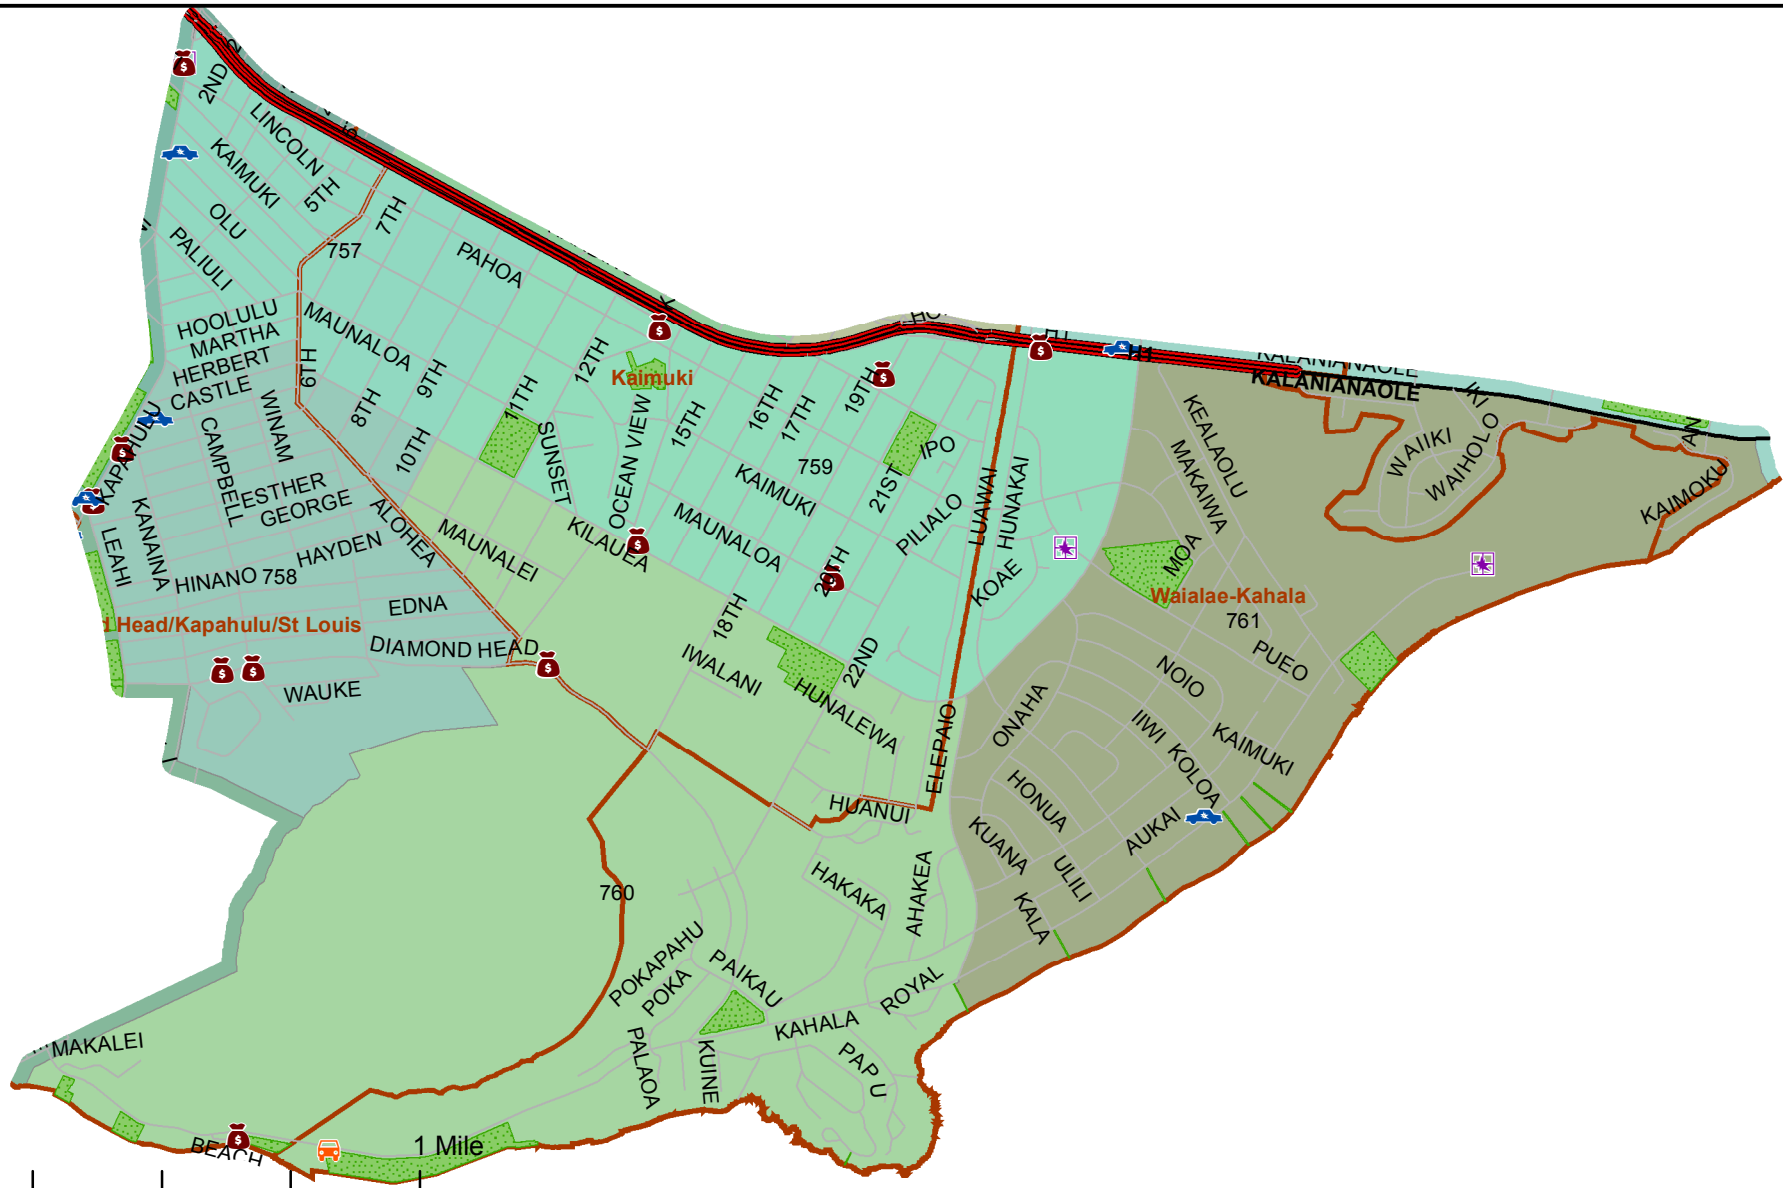

# Honolulu Police Department - 10/4/2018 to 10/17/2018

## District 7, Sector 2

- |                     |                                  |
|---------------------|----------------------------------|
| Auto Theft Recovery | Motor Vehicle Theft              |
| Burglary            | Theft                            |
| Graffiti            | Unauthorized Entry Motor Vehicle |
| Parks               | Neighborhood Boards              |

[www.honoluluupd.org/statistics](http://www.honoluluupd.org/statistics)

Note: This map shows initial calls for service to the Honolulu Police Department regarding Auto Theft Recovery, Motor Vehicle Theft, Unauthorized Entry into a Motor Vehicle, Burglary, Theft, and Graffiti type incidents during the time period listed above. The initial classifications are subject to change.