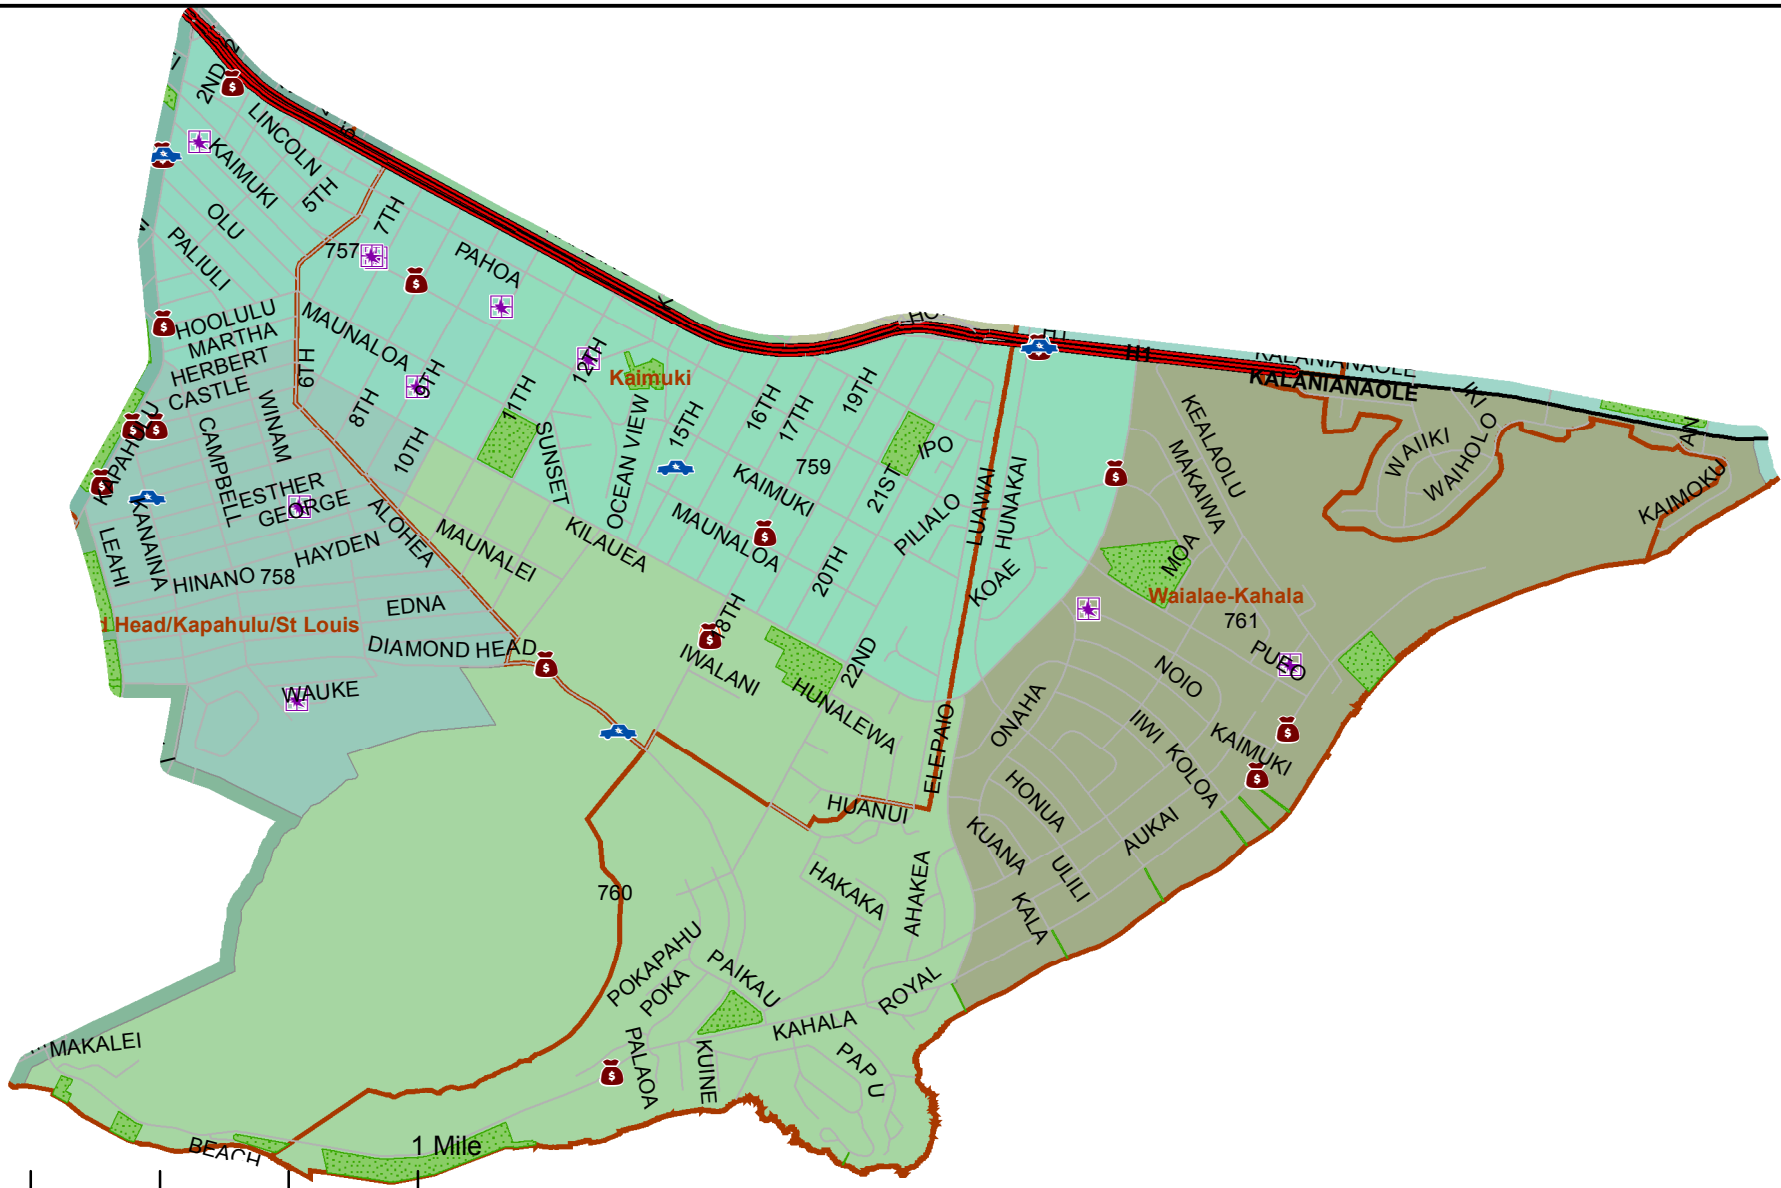

Honolulu Police Department - 9/9/2017 to 9/22/2017

District 7, Sector 2

- | | |
|--|--|
|  Auto Theft Recovery |  Motor Vehicle Theft |
|  Burglary |  Theft |
|  Graffiti |  Unauthorized Entry Motor Vehicle |
|  Parks |  Neighborhood Boards |
- www.honolulupd.org/statistics

Note: This map shows initial calls for service to the Honolulu Police Department regarding Auto Theft Recovery, Motor Vehicle Theft, Unauthorized Entry into a Motor Vehicle, Burglary, Theft, and Graffiti type incidents during the time period listed above. The initial classifications are subject to change.