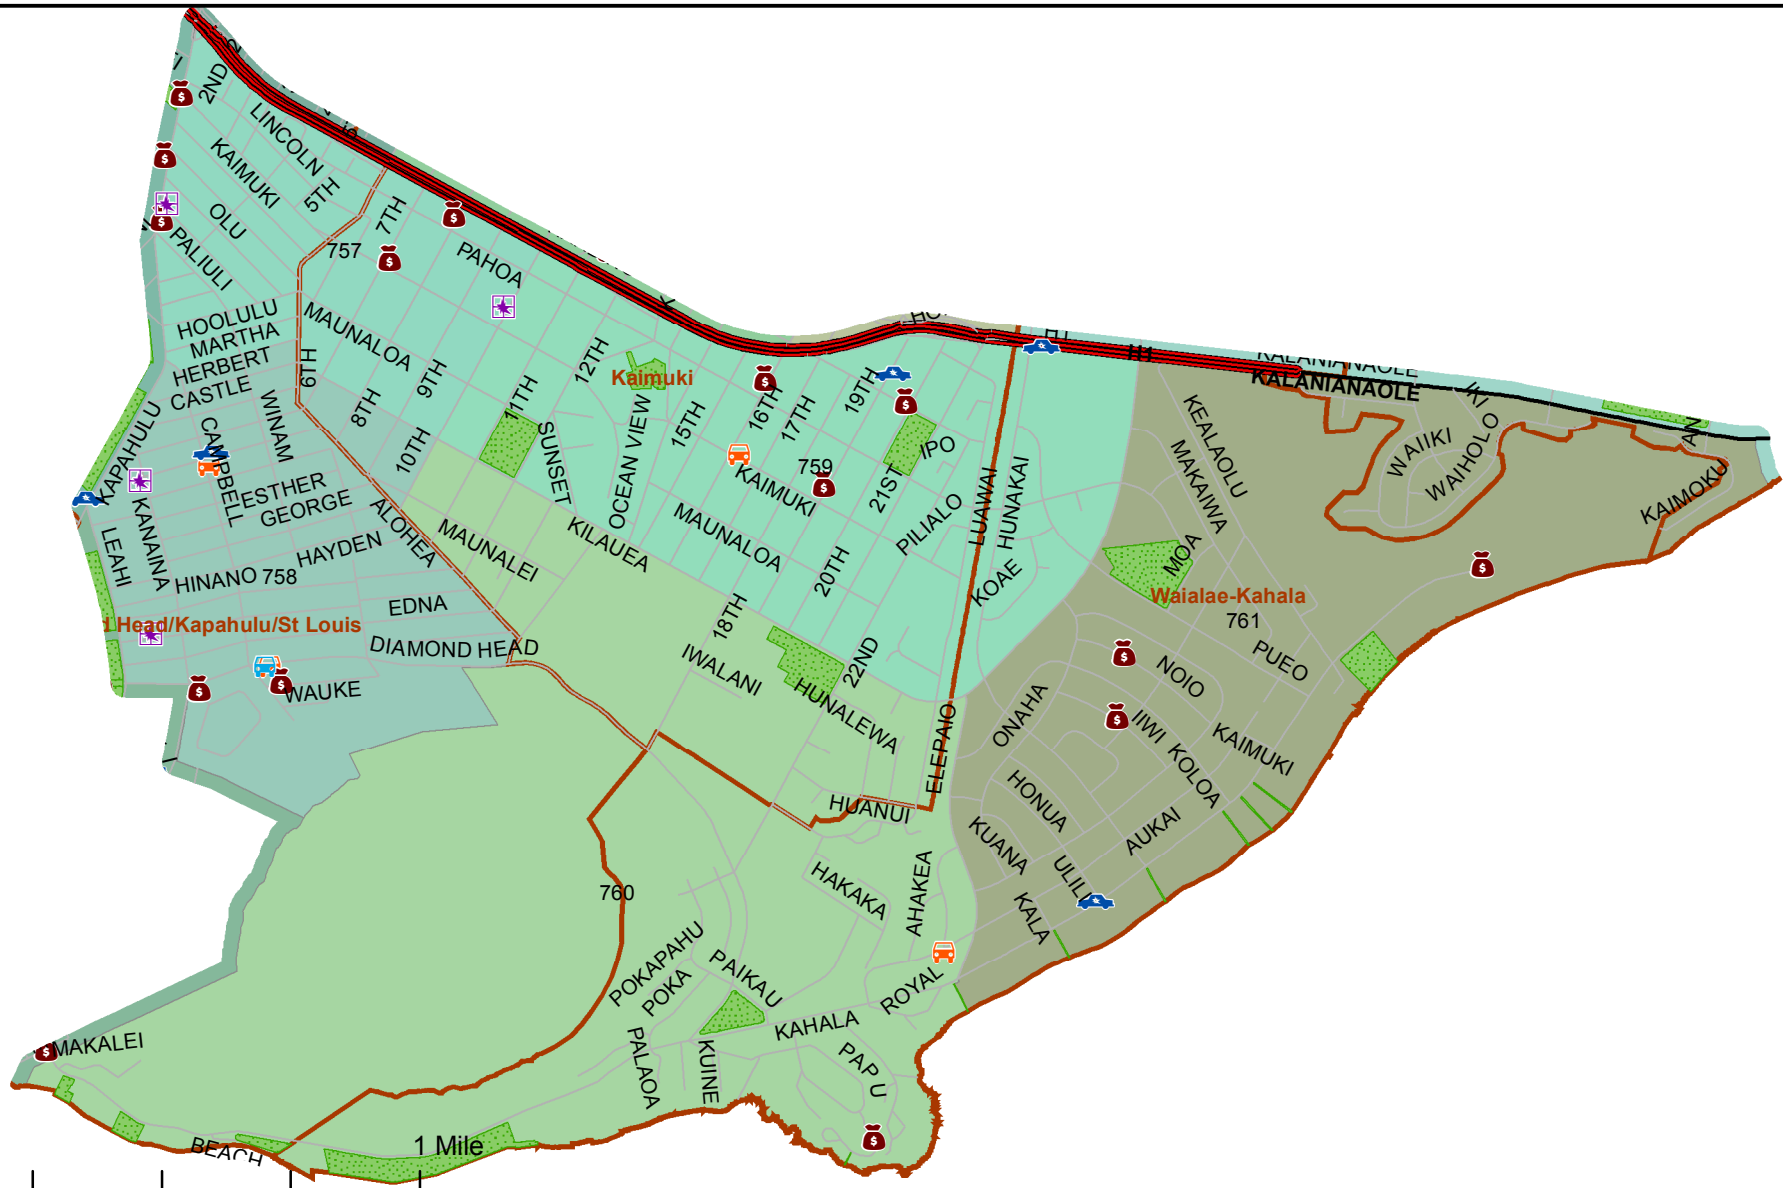

Honolulu Police Department - 5/12/2018 to 5/25/2018

District 7, Sector 2

- | | |
|---------------------|----------------------------------|
| Auto Theft Recovery | Motor Vehicle Theft |
| Burglary | Theft |
| Graffiti | Unauthorized Entry Motor Vehicle |
| Parks | Neighborhood Boards |
- www.honolulupd.org/statistics

Note: This map shows initial calls for service to the Honolulu Police Department regarding Auto Theft Recovery, Motor Vehicle Theft, Unauthorized Entry into a Motor Vehicle, Burglary, Theft, and Graffiti type incidents during the time period listed above. The initial classifications are subject to change.