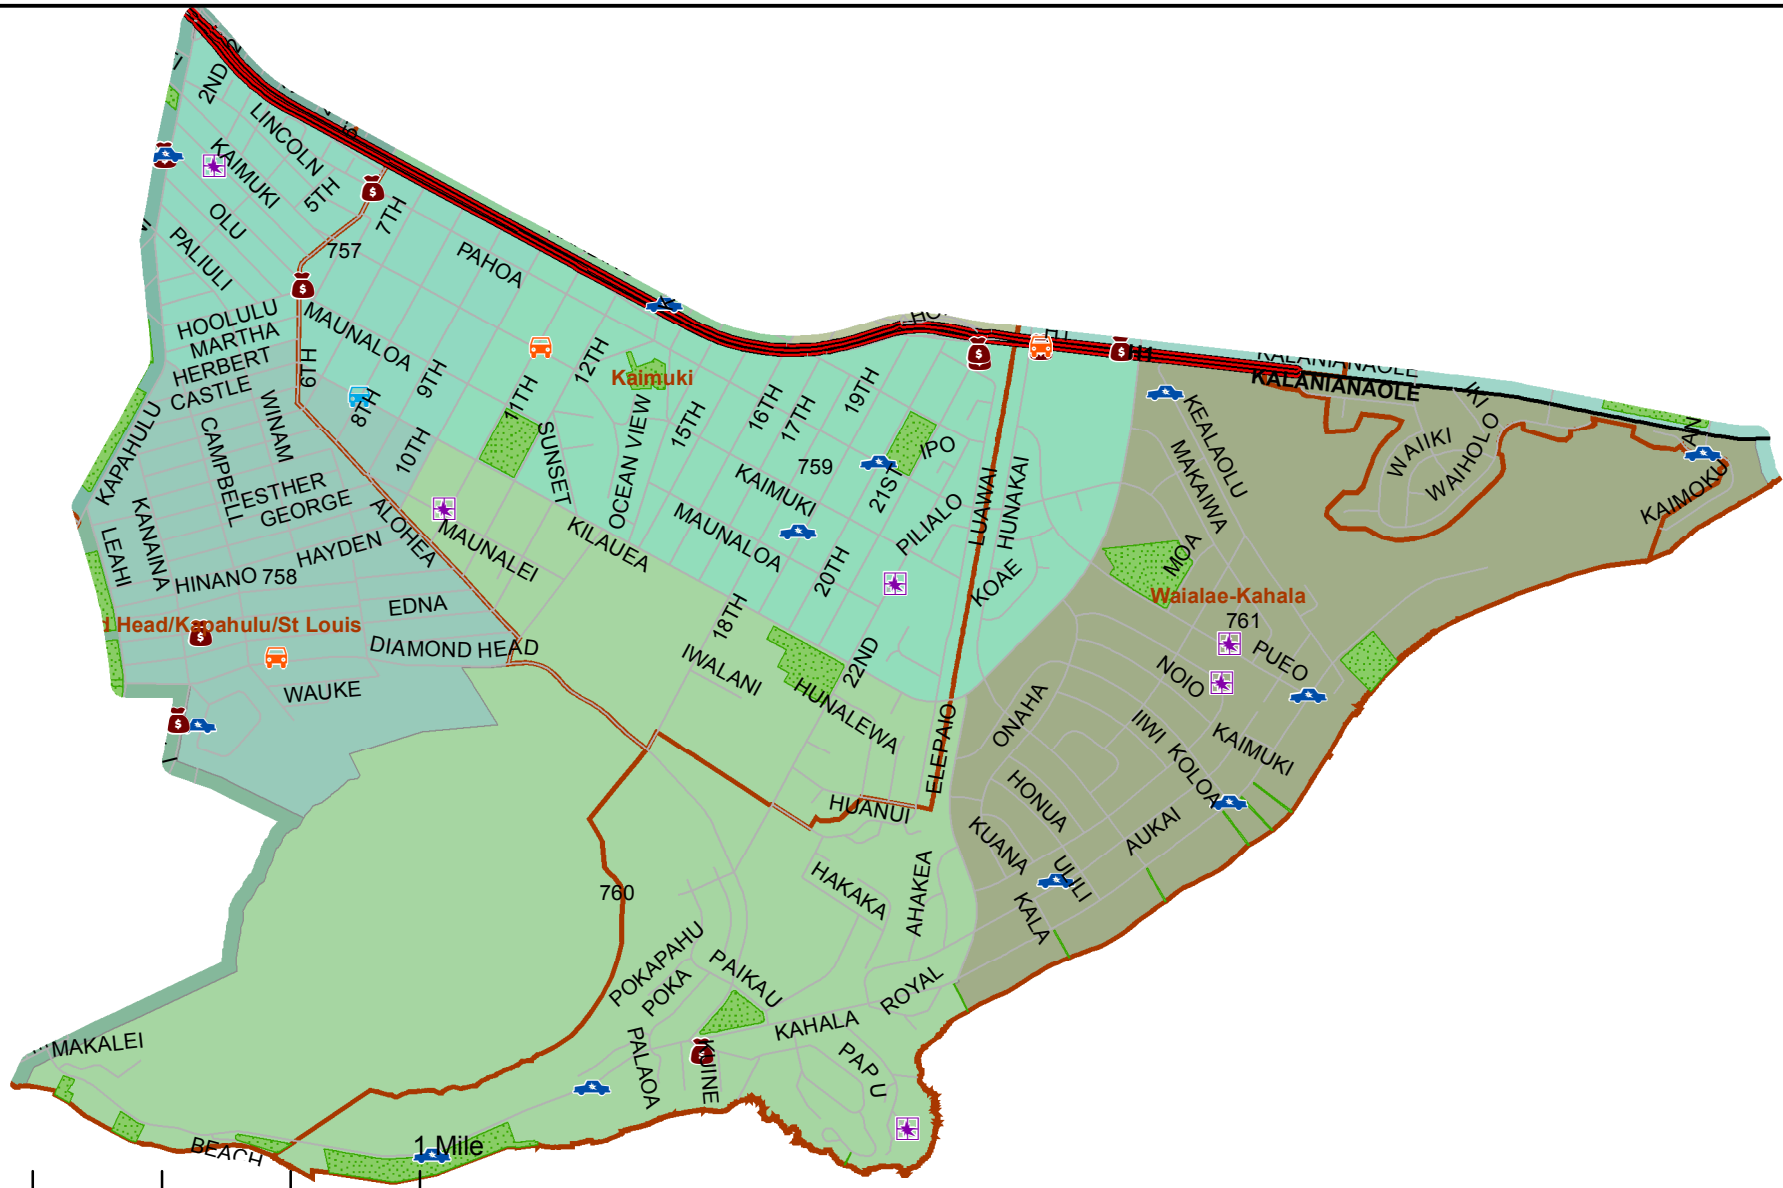

Honolulu Police Department - 7/6/2018 to 7/19/2018

District 7, Sector 2

0

- | | |
|---------------------|----------------------------------|
| Auto Theft Recovery | Motor Vehicle Theft |
| Burglary | Theft |
| Graffiti | Unauthorized Entry Motor Vehicle |
| Parks | Neighborhood Boards |
- www.honoluluupd.org/statistics

Note: This map shows initial calls for service to the Honolulu Police Department regarding Auto Theft Recovery, Motor Vehicle Theft, Unauthorized Entry into a Motor Vehicle, Burglary, Theft, and Graffiti type incidents during the time period listed above. The initial classifications are subject to change.