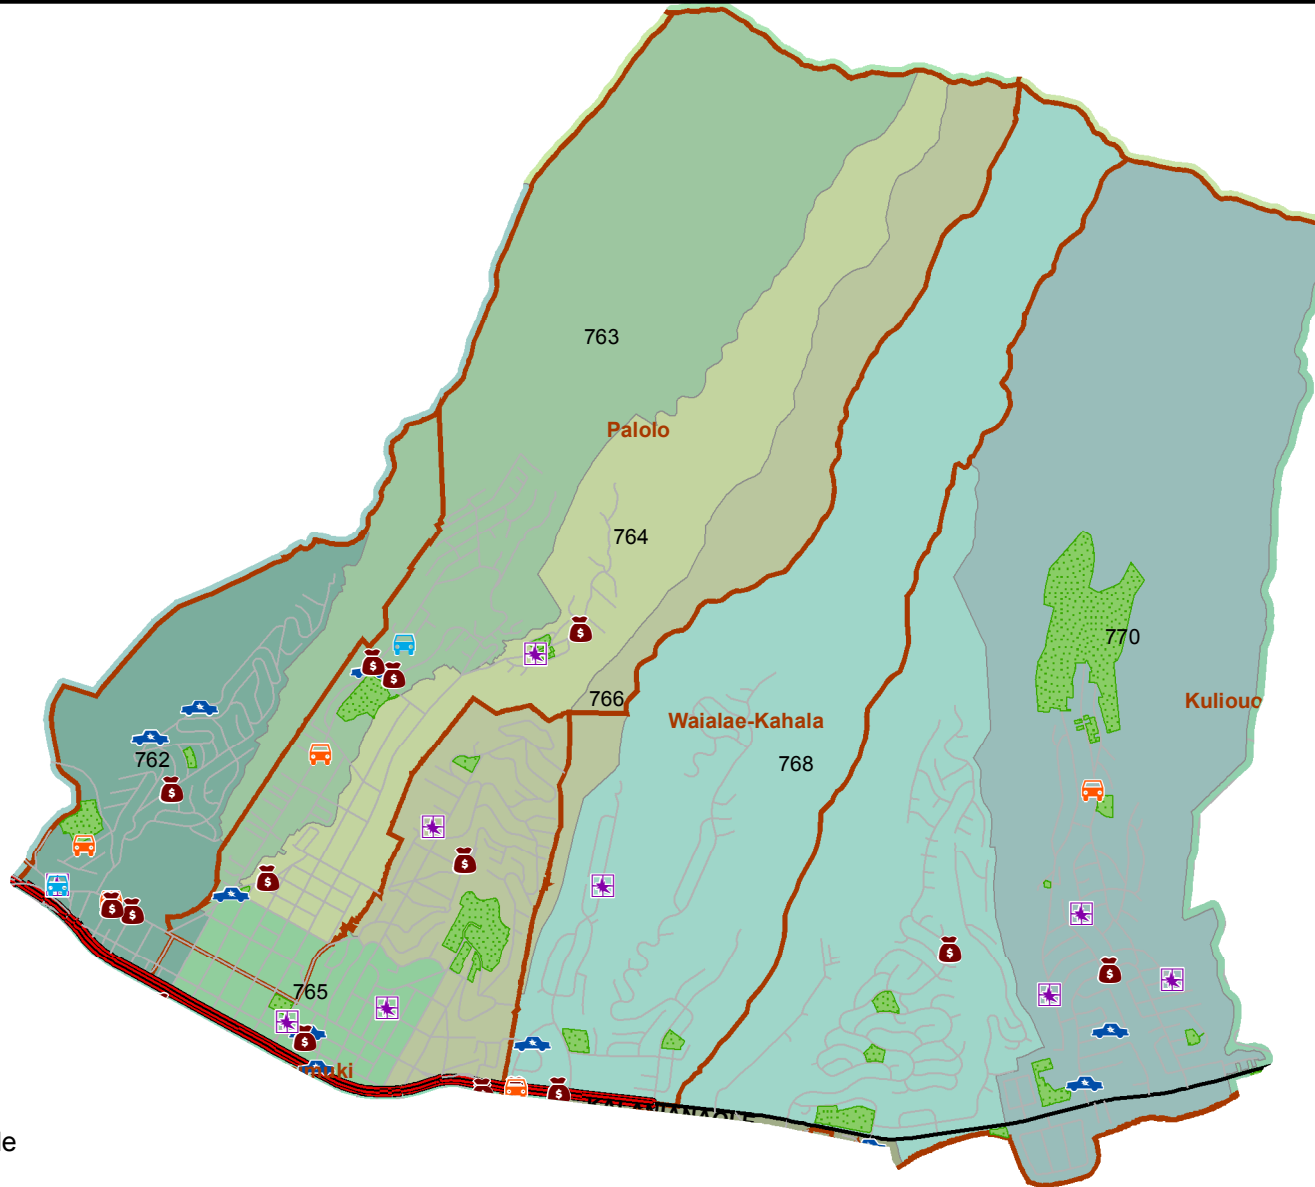

Honolulu Police Department - 7/6/2018 to 7/19/2018

District 7, Sector 3

- | | |
|---------------------|----------------------------------|
| Auto Theft Recovery | Motor Vehicle Theft |
| Burglary | Theft |
| Graffiti | Unauthorized Entry Motor Vehicle |
| Parks | Neighborhood Boards |
- www.honoluluupd.org/statistics

Note: This map shows initial calls for service to the Honolulu Police Department regarding Auto Theft Recovery, Motor Vehicle Theft, Unauthorized Entry into a Motor Vehicle, Burglary, Theft, and Graffiti type incidents during the time period listed above. The initial classifications are subject to change.