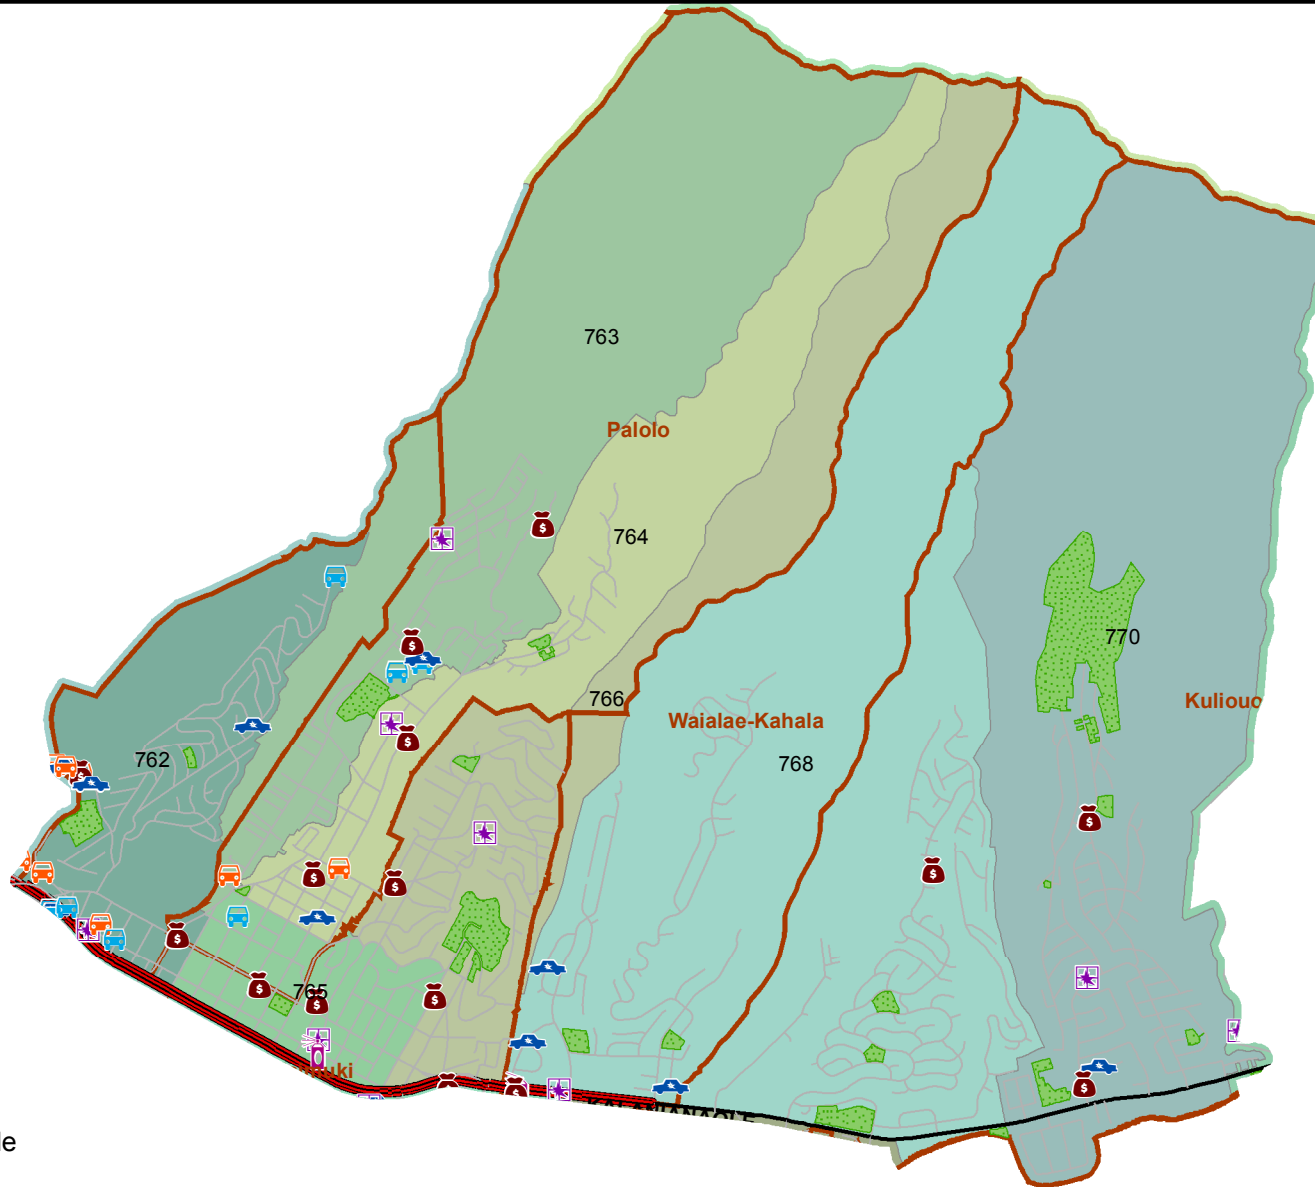

Honolulu Police Department - 2/8/2018 to 2/21/2018

District 7, Sector 3

0 1 Mile

- | | |
|--|--|
|  Auto Theft Recovery |  Motor Vehicle Theft |
|  Burglary |  Theft |
|  Graffiti |  Unauthorized Entry Motor Vehicle |
|  Parks |  Neighborhood Boards |
- www.honoluluupd.org/statistics

Note: This map shows initial calls for service to the Honolulu Police Department regarding Auto Theft Recovery, Motor Vehicle Theft, Unauthorized Entry into a Motor Vehicle, Burglary, Theft, and Graffiti type incidents during the time period listed above. The initial classifications are subject to change.