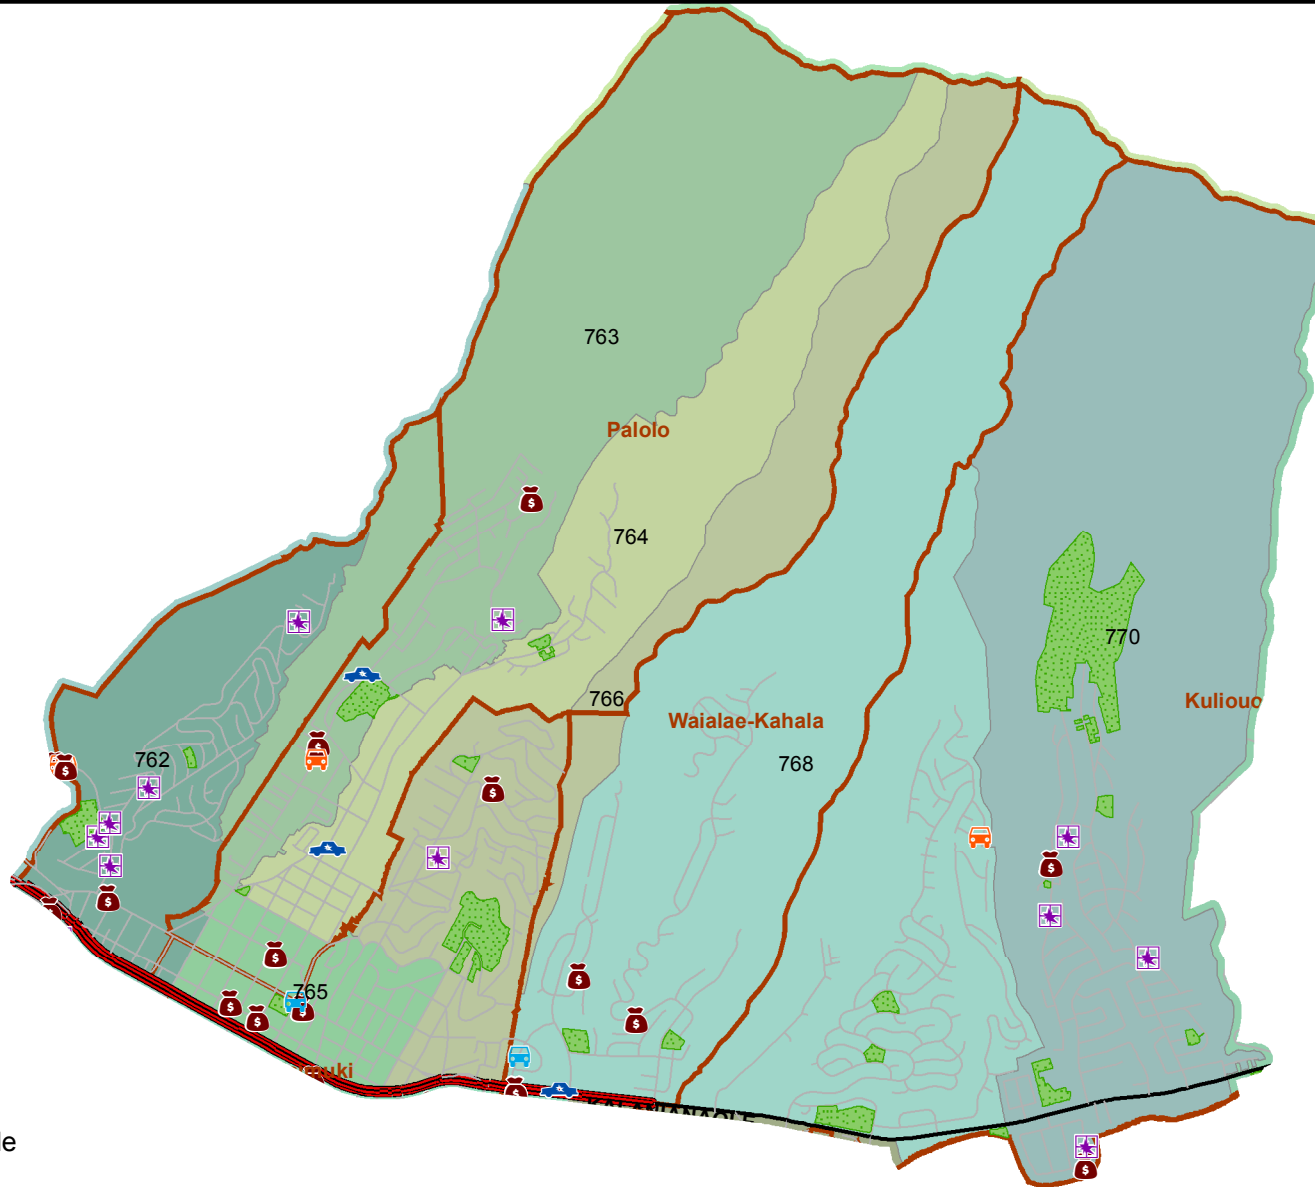

Honolulu Police Department - 10/4/2018 to 10/17/2018

District 7, Sector 3

0 1 Mile

- | | |
|---------------------|----------------------------------|
| Auto Theft Recovery | Motor Vehicle Theft |
| Burglary | Theft |
| Graffiti | Unauthorized Entry Motor Vehicle |
| Parks | Neighborhood Boards |
- www.honoluluupd.org/statistics

Note: This map shows initial calls for service to the Honolulu Police Department regarding Auto Theft Recovery, Motor Vehicle Theft, Unauthorized Entry into a Motor Vehicle, Burglary, Theft, and Graffiti type incidents during the time period listed above. The initial classifications are subject to change.