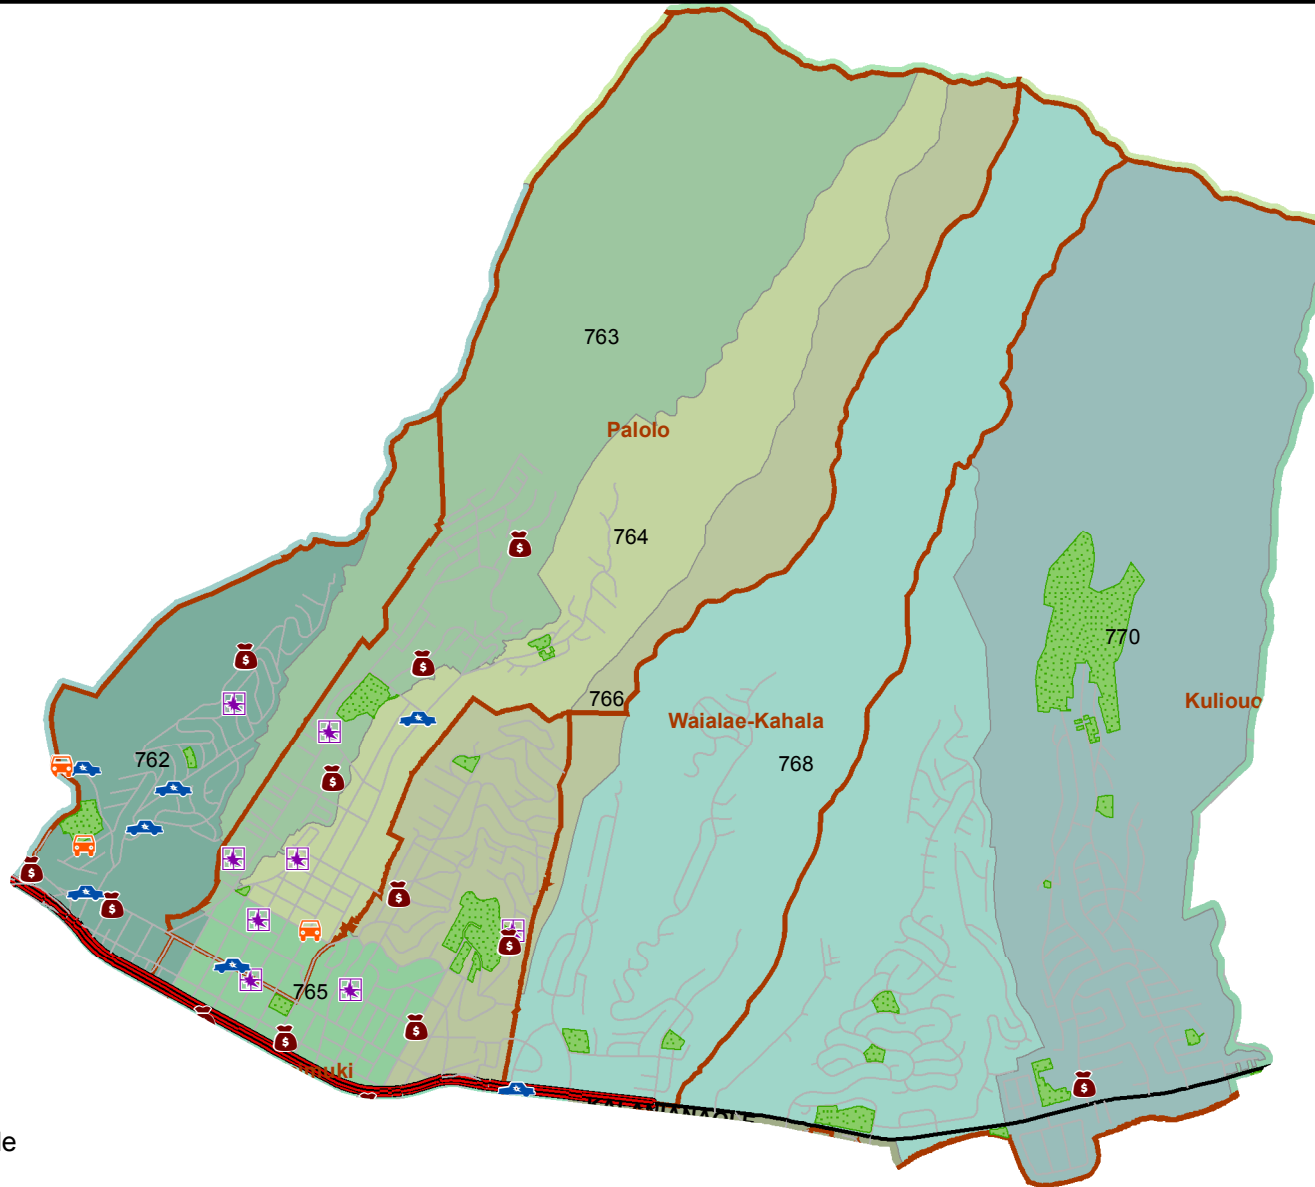

Honolulu Police Department - 5/12/2018 to 5/25/2018

District 7, Sector 3

0 1 Mile

- | | |
|---------------------|----------------------------------|
| Auto Theft Recovery | Motor Vehicle Theft |
| Burglary | Theft |
| Graffiti | Unauthorized Entry Motor Vehicle |
| Parks | Neighborhood Boards |
- www.honolulupd.org/statistics

Note: This map shows initial calls for service to the Honolulu Police Department regarding Auto Theft Recovery, Motor Vehicle Theft, Unauthorized Entry into a Motor Vehicle, Burglary, Theft, and Graffiti type incidents during the time period listed above. The initial classifications are subject to change.