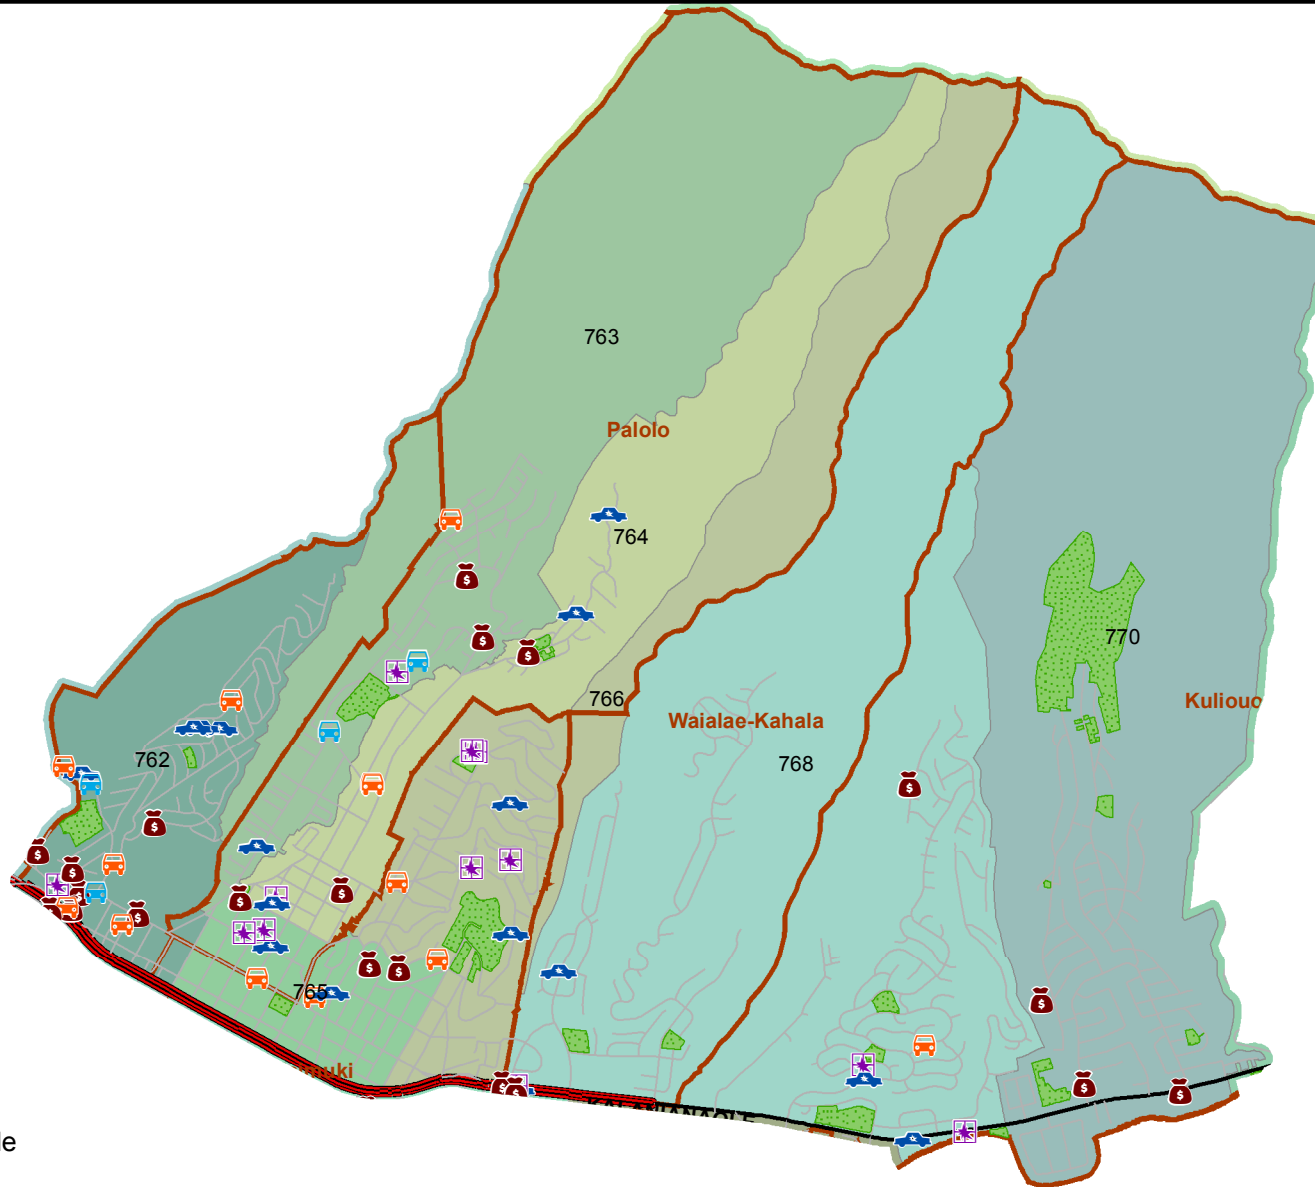

Honolulu Police Department - 11/9/2017 to 11/22/2017

District 7, Sector 3

0 1 Mile

- | | |
|--|--|
|  Auto Theft Recovery |  Motor Vehicle Theft |
|  Burglary |  Theft |
|  Graffiti |  Unauthorized Entry Motor Vehicle |
|  Parks |  Neighborhood Boards |
- www.honoluluupd.org/statistics

Note: This map shows initial calls for service to the Honolulu Police Department regarding Auto Theft Recovery, Motor Vehicle Theft, Unauthorized Entry into a Motor Vehicle, Burglary, Theft, and Graffiti type incidents during the time period listed above. The initial classifications are subject to change.