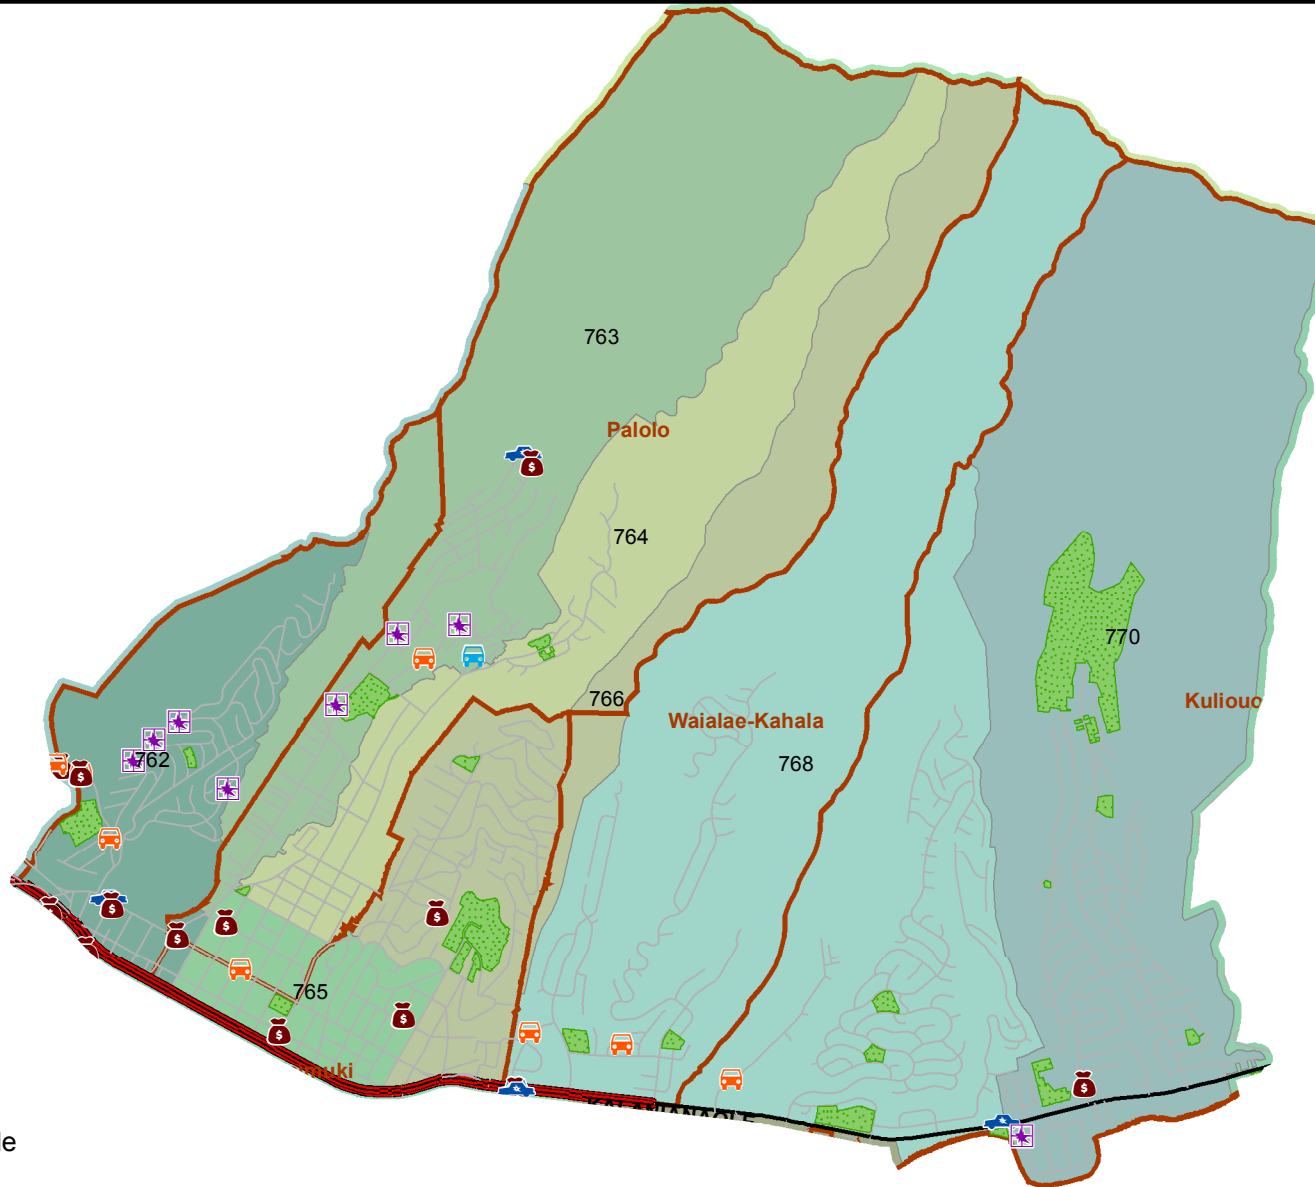

# Honolulu Police Department - 9/9/2017 to 9/22/2017

District 7, Sector 3

0 1 Mile

- |  |  |
|--|--|
|  Auto Theft Recovery |  Motor Vehicle Theft              |
|  Burglary            |  Theft                            |
|  Graffiti            |  Unauthorized Entry Motor Vehicle |
|  Parks              |  Neighborhood Boards              |
- [www.honoluluupd.org/statistics](http://www.honoluluupd.org/statistics)

Note: This map shows initial calls for service to the Honolulu Police Department regarding Auto Theft Recovery, Motor Vehicle Theft, Unauthorized Entry into a Motor Vehicle, Burglary, Theft, and Graffiti type incidents during the time period listed above. The initial classifications are subject to change.