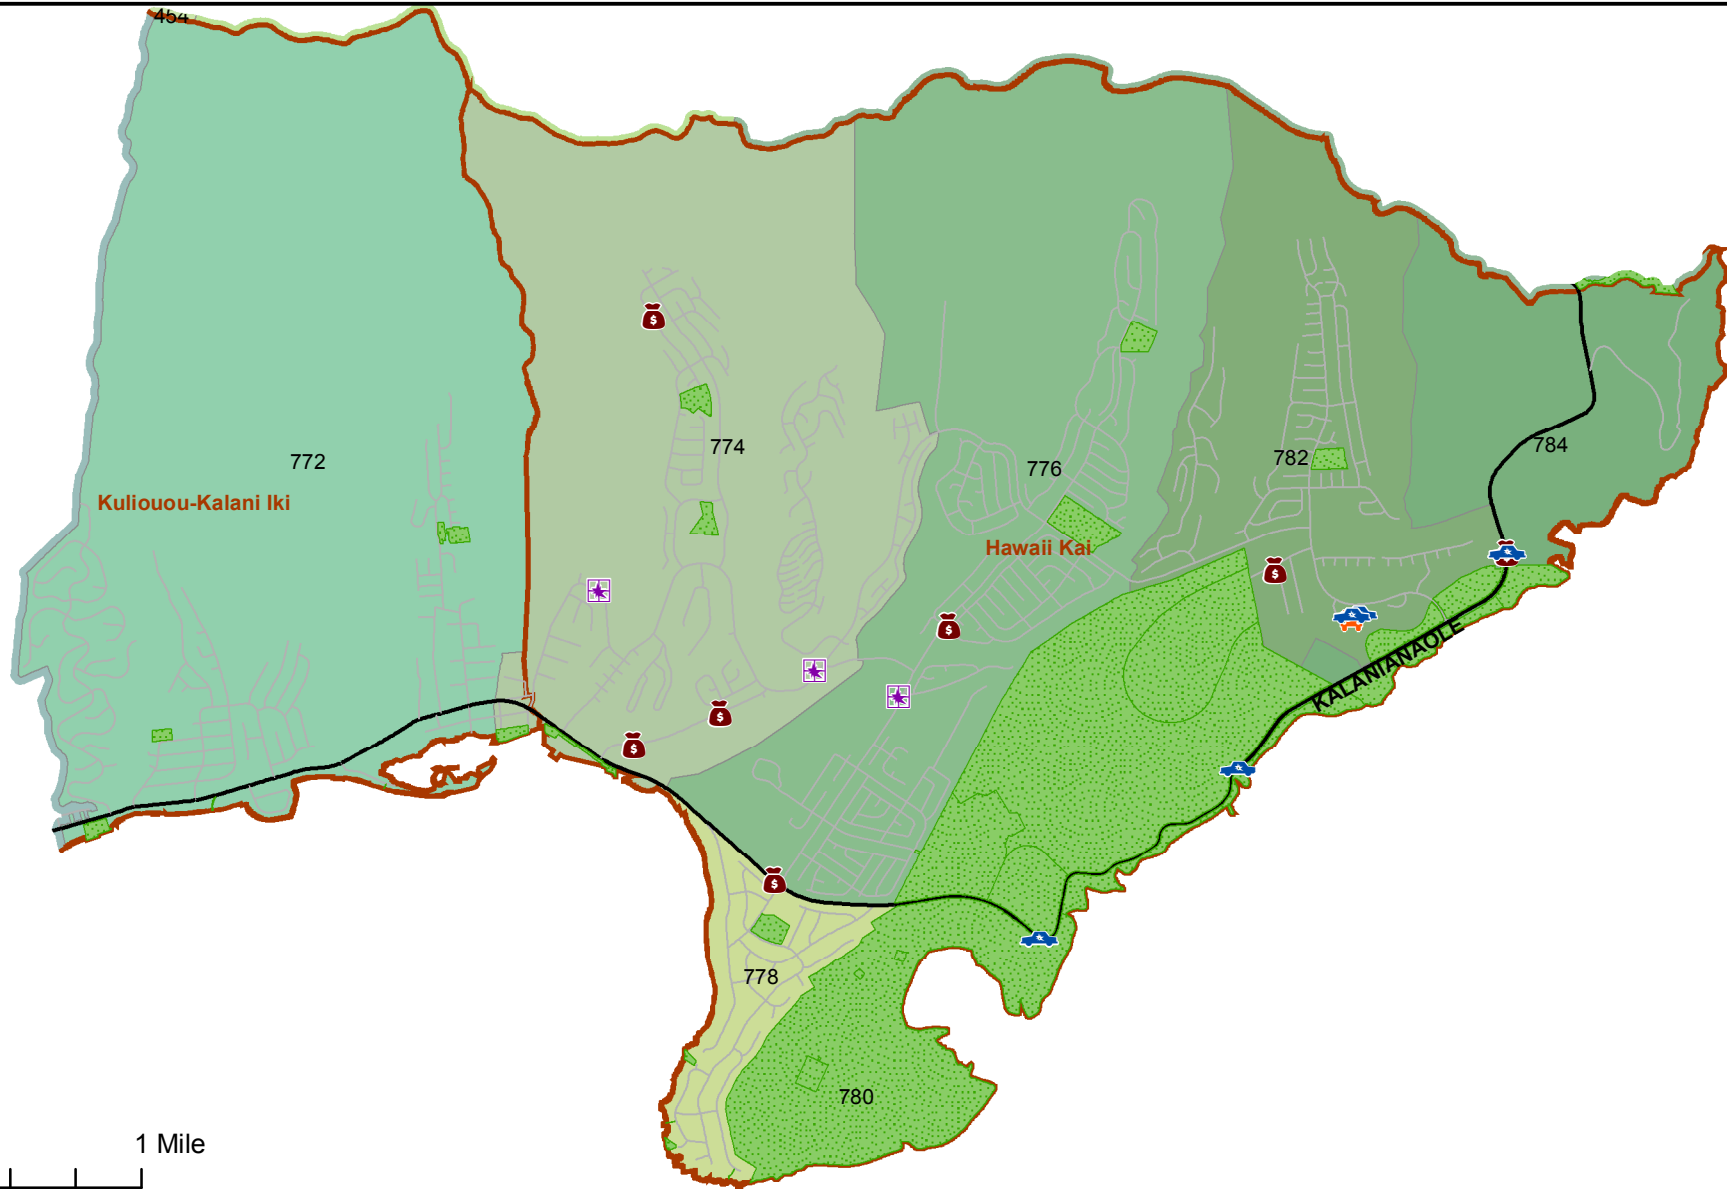

Honolulu Police Department - 2/3/2018 to 2/16/2018

District 7, Sector 4

- | | |
|---------------------|----------------------------------|
| Auto Theft Recovery | Motor Vehicle Theft |
| Burglary | Theft |
| Graffiti | Unauthorized Entry Motor Vehicle |
| Parks | Neighborhood Boards |
- www.honolulupd.org/statistics

Note: This map shows initial calls for service to the Honolulu Police Department regarding Auto Theft Recovery, Motor Vehicle Theft, Unauthorized Entry into a Motor Vehicle, Burglary, Theft, and Graffiti type incidents during the time period listed above. The initial classifications are subject to change.