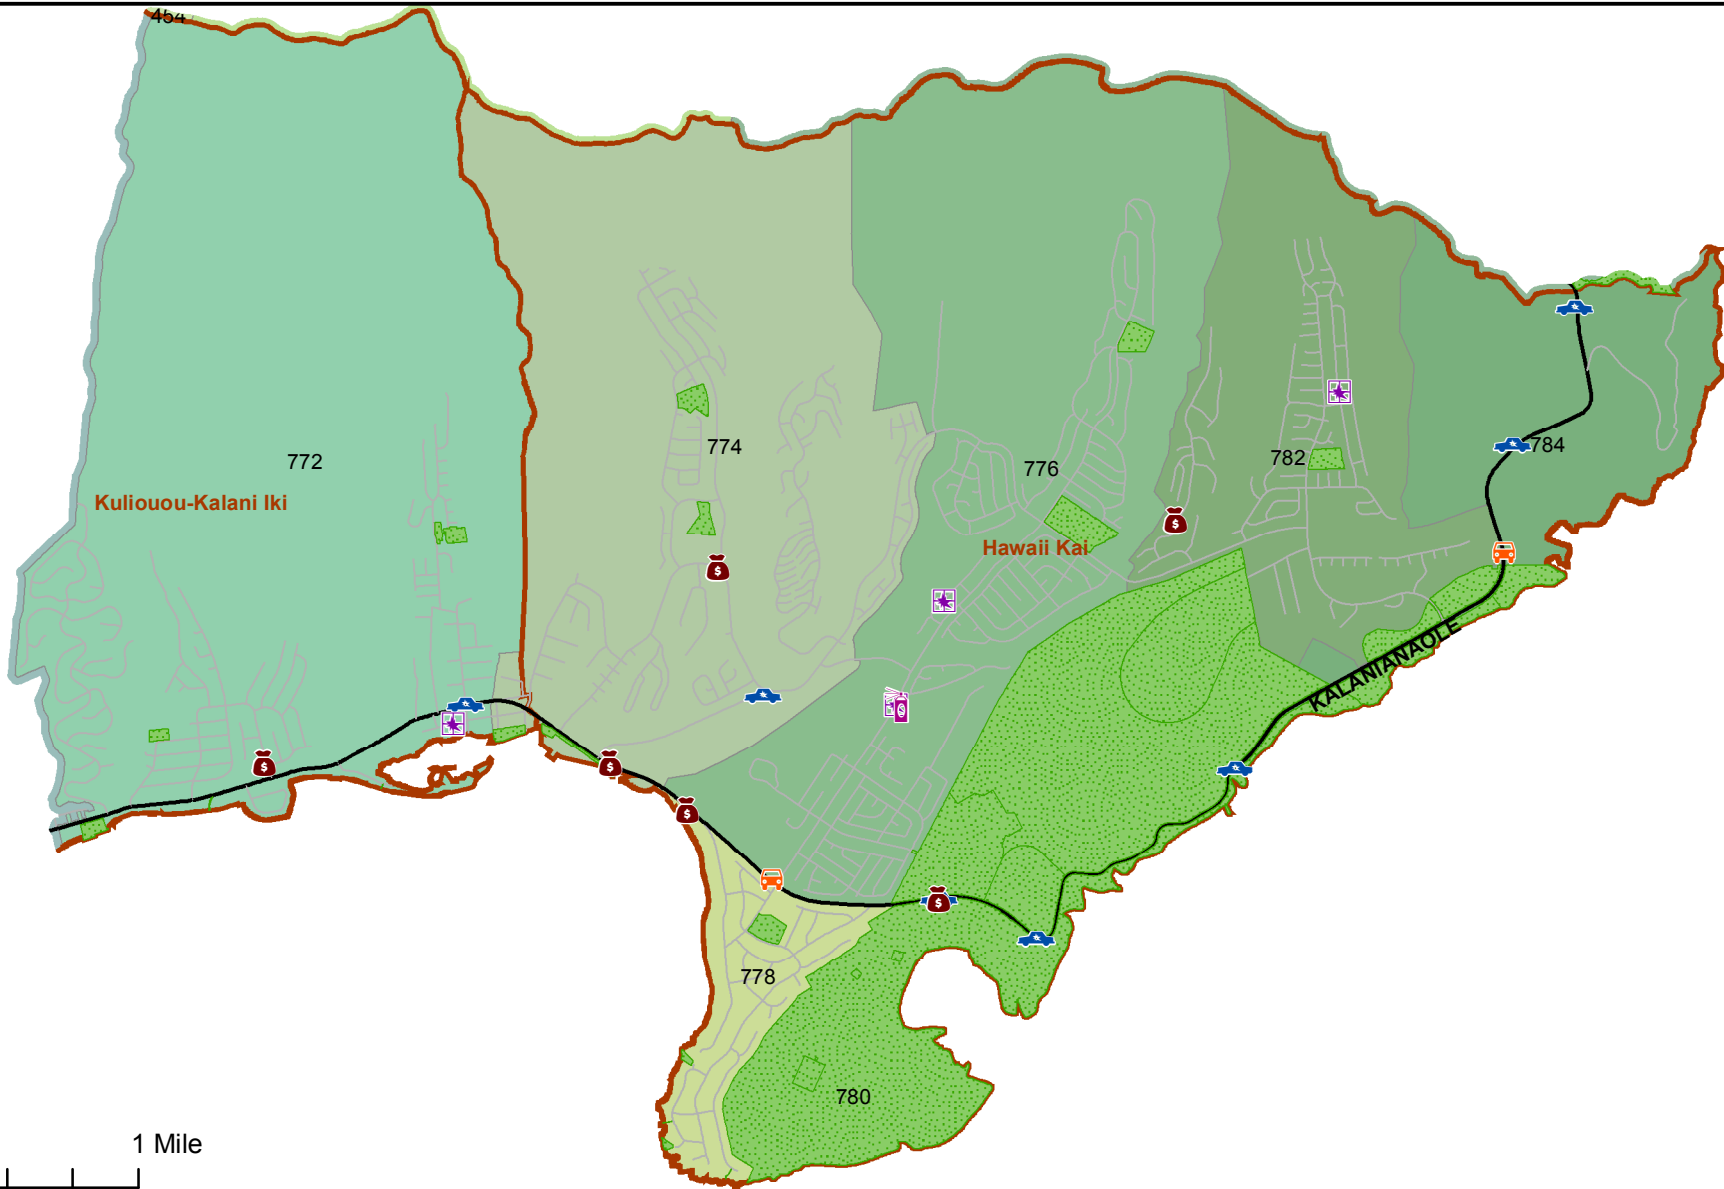

Honolulu Police Department - 9/9/2017 to 9/22/2017

District 7, Sector 4

- | | |
|---------------------|----------------------------------|
| Auto Theft Recovery | Motor Vehicle Theft |
| Burglary | Theft |
| Graffiti | Unauthorized Entry Motor Vehicle |
| Parks | Neighborhood Boards |
- www.honoluluupd.org/statistics

Note: This map shows initial calls for service to the Honolulu Police Department regarding Auto Theft Recovery, Motor Vehicle Theft, Unauthorized Entry into a Motor Vehicle, Burglary, Theft, and Graffiti type incidents during the time period listed above. The initial classifications are subject to change.