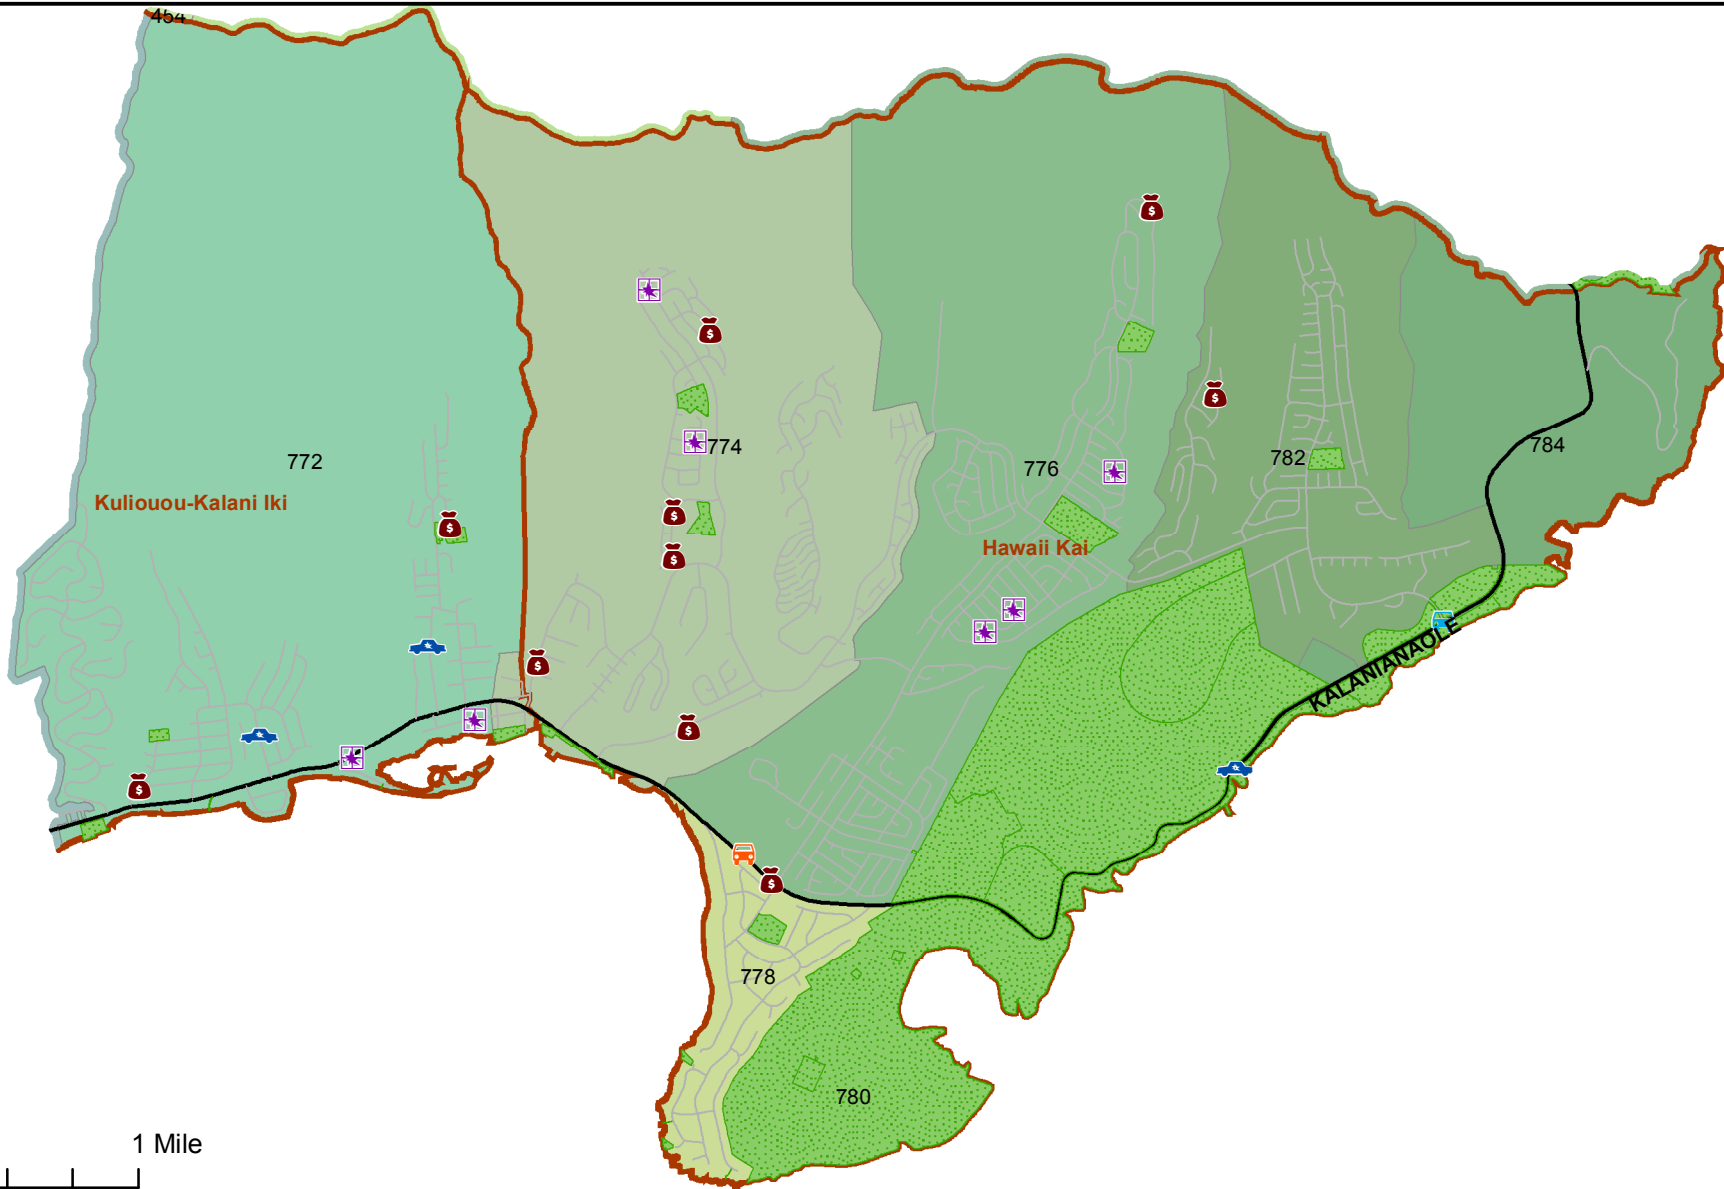

# Honolulu Police Department - 11/9/2017 to 11/22/2017

District 7, Sector 4

- |                     |                                  |
|---------------------|----------------------------------|
| Auto Theft Recovery | Motor Vehicle Theft              |
| Burglary            | Theft                            |
| Graffiti            | Unauthorized Entry Motor Vehicle |
| Parks               | Neighborhood Boards              |
- [www.honoluluupd.org/statistics](http://www.honoluluupd.org/statistics)

Note: This map shows initial calls for service to the Honolulu Police Department regarding Auto Theft Recovery, Motor Vehicle Theft, Unauthorized Entry into a Motor Vehicle, Burglary, Theft, and Graffiti type incidents during the time period listed above. The initial classifications are subject to change.