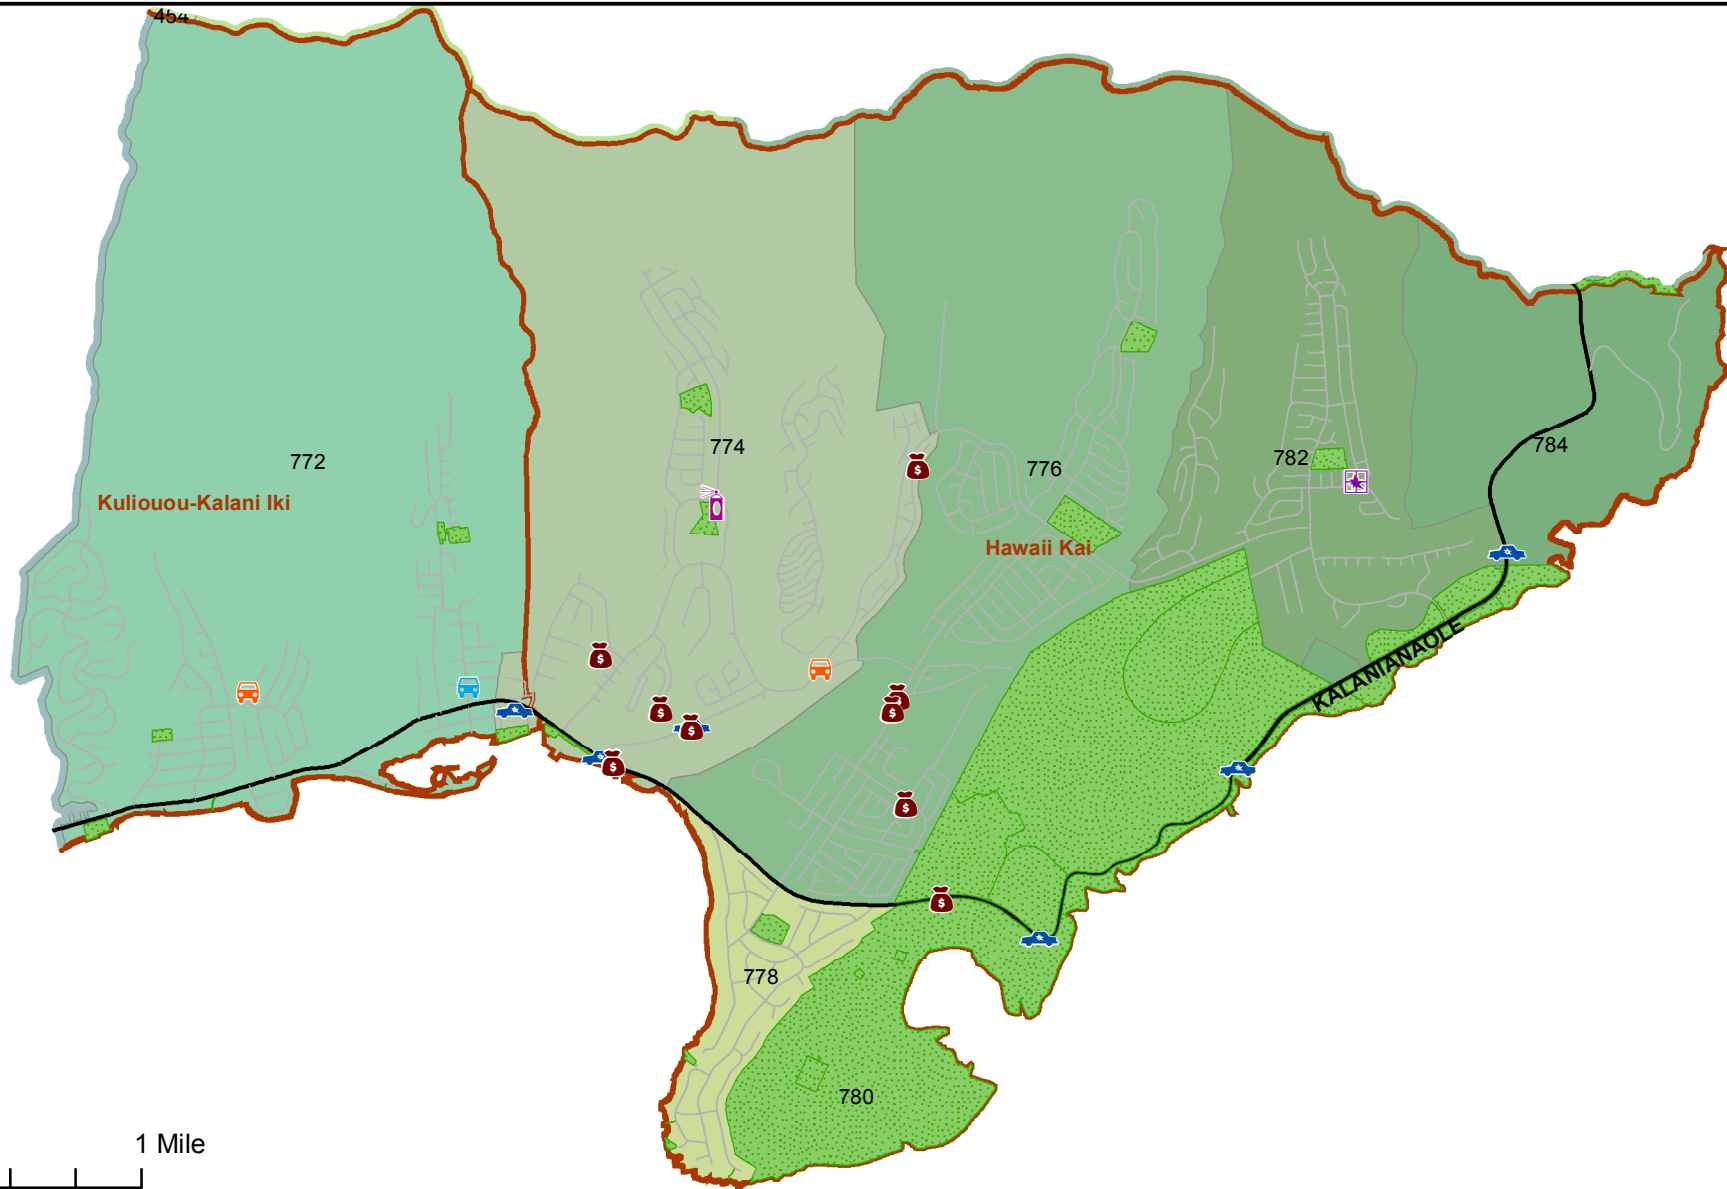

# Honolulu Police Department - 5/12/2018 to 5/25/2018

District 7, Sector 4

- |  |  |
|--|--|
|  Auto Theft Recovery |  Motor Vehicle Theft              |
|  Burglary            |  Theft                            |
|  Graffiti            |  Unauthorized Entry Motor Vehicle |
|  Parks              |  Neighborhood Boards              |
- [www.honoluluupd.org/statistics](http://www.honoluluupd.org/statistics)

Note: This map shows initial calls for service to the Honolulu Police Department regarding Auto Theft Recovery, Motor Vehicle Theft, Unauthorized Entry into a Motor Vehicle, Burglary, Theft, and Graffiti type incidents during the time period listed above. The initial classifications are subject to change.