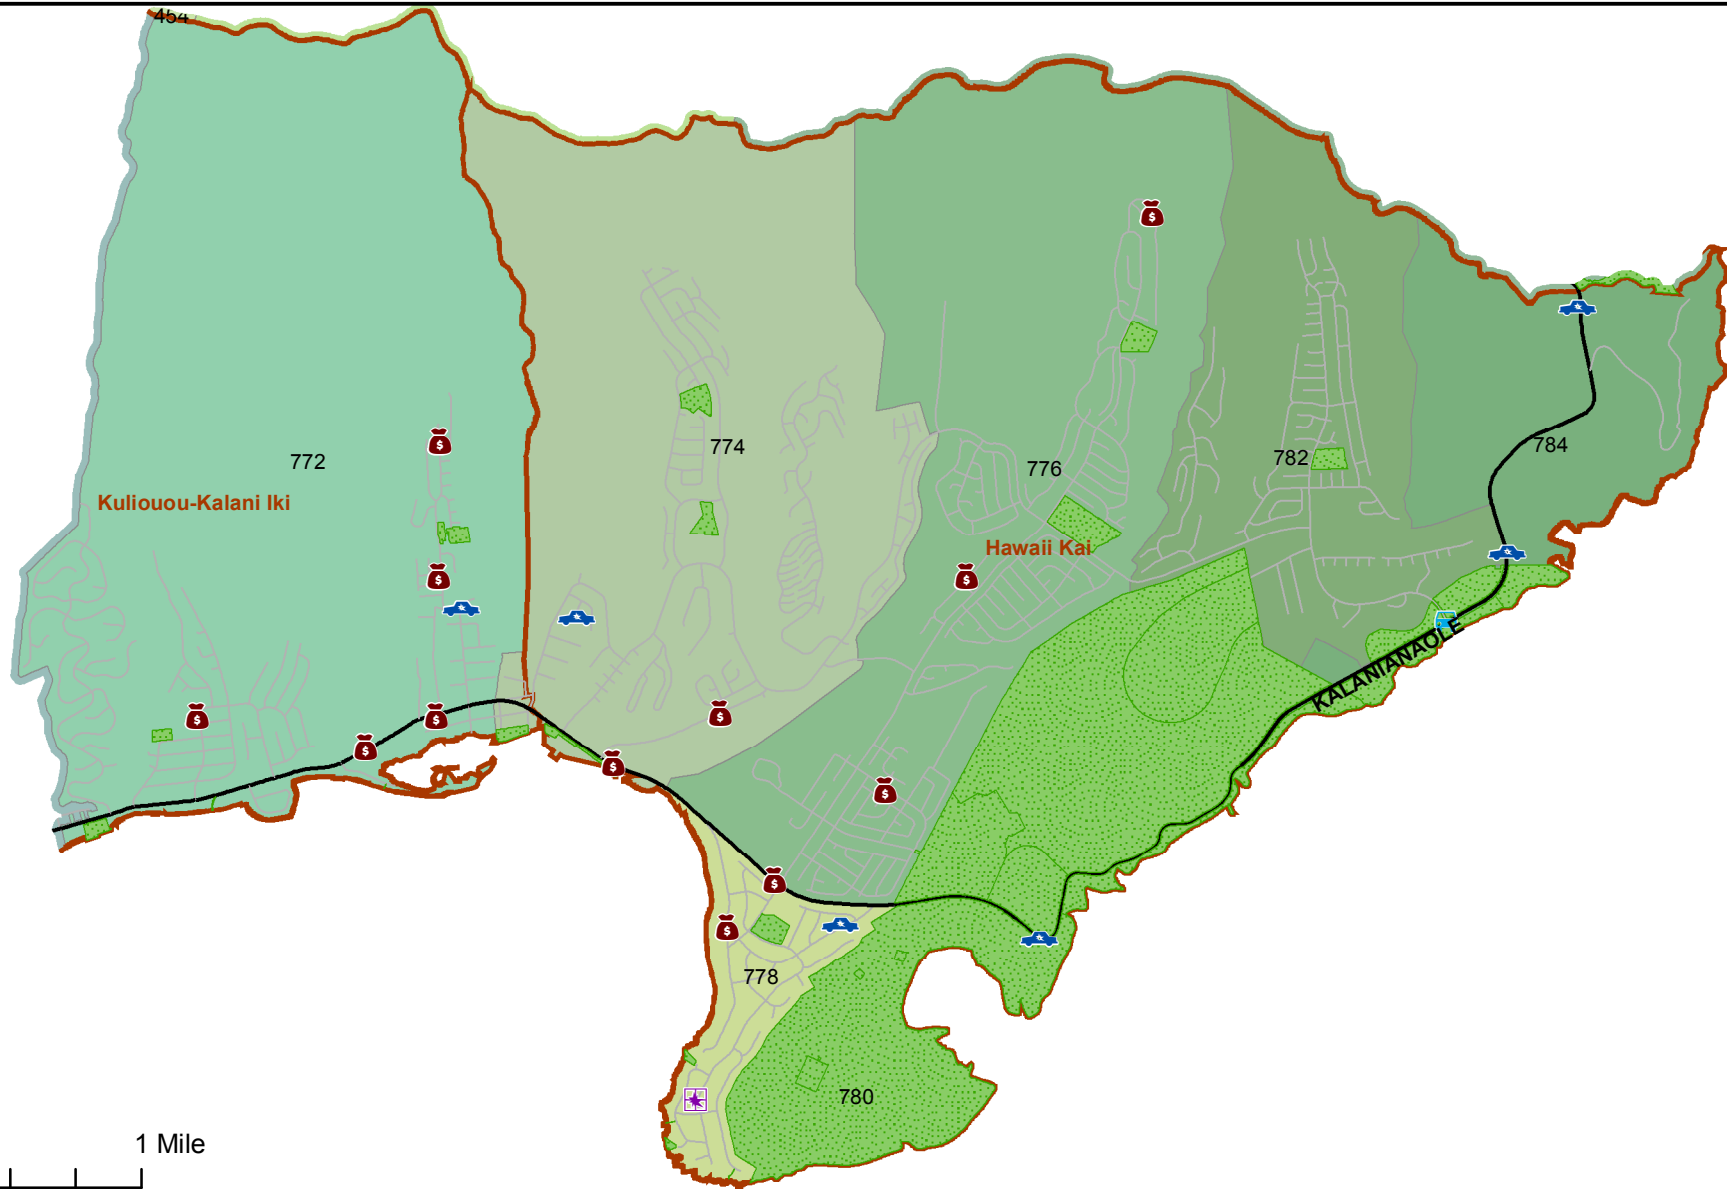

# Honolulu Police Department - 10/4/2018 to 10/17/2018

District 7, Sector 4

- |  |  |
|--|--|
|  Auto Theft Recovery |  Motor Vehicle Theft              |
|  Burglary            |  Theft                            |
|  Graffiti            |  Unauthorized Entry Motor Vehicle |
|  Parks              |  Neighborhood Boards              |
- [www.honolulupd.org/statistics](http://www.honolulupd.org/statistics)

Note: This map shows initial calls for service to the Honolulu Police Department regarding Auto Theft Recovery, Motor Vehicle Theft, Unauthorized Entry into a Motor Vehicle, Burglary, Theft, and Graffiti type incidents during the time period listed above. The initial classifications are subject to change.