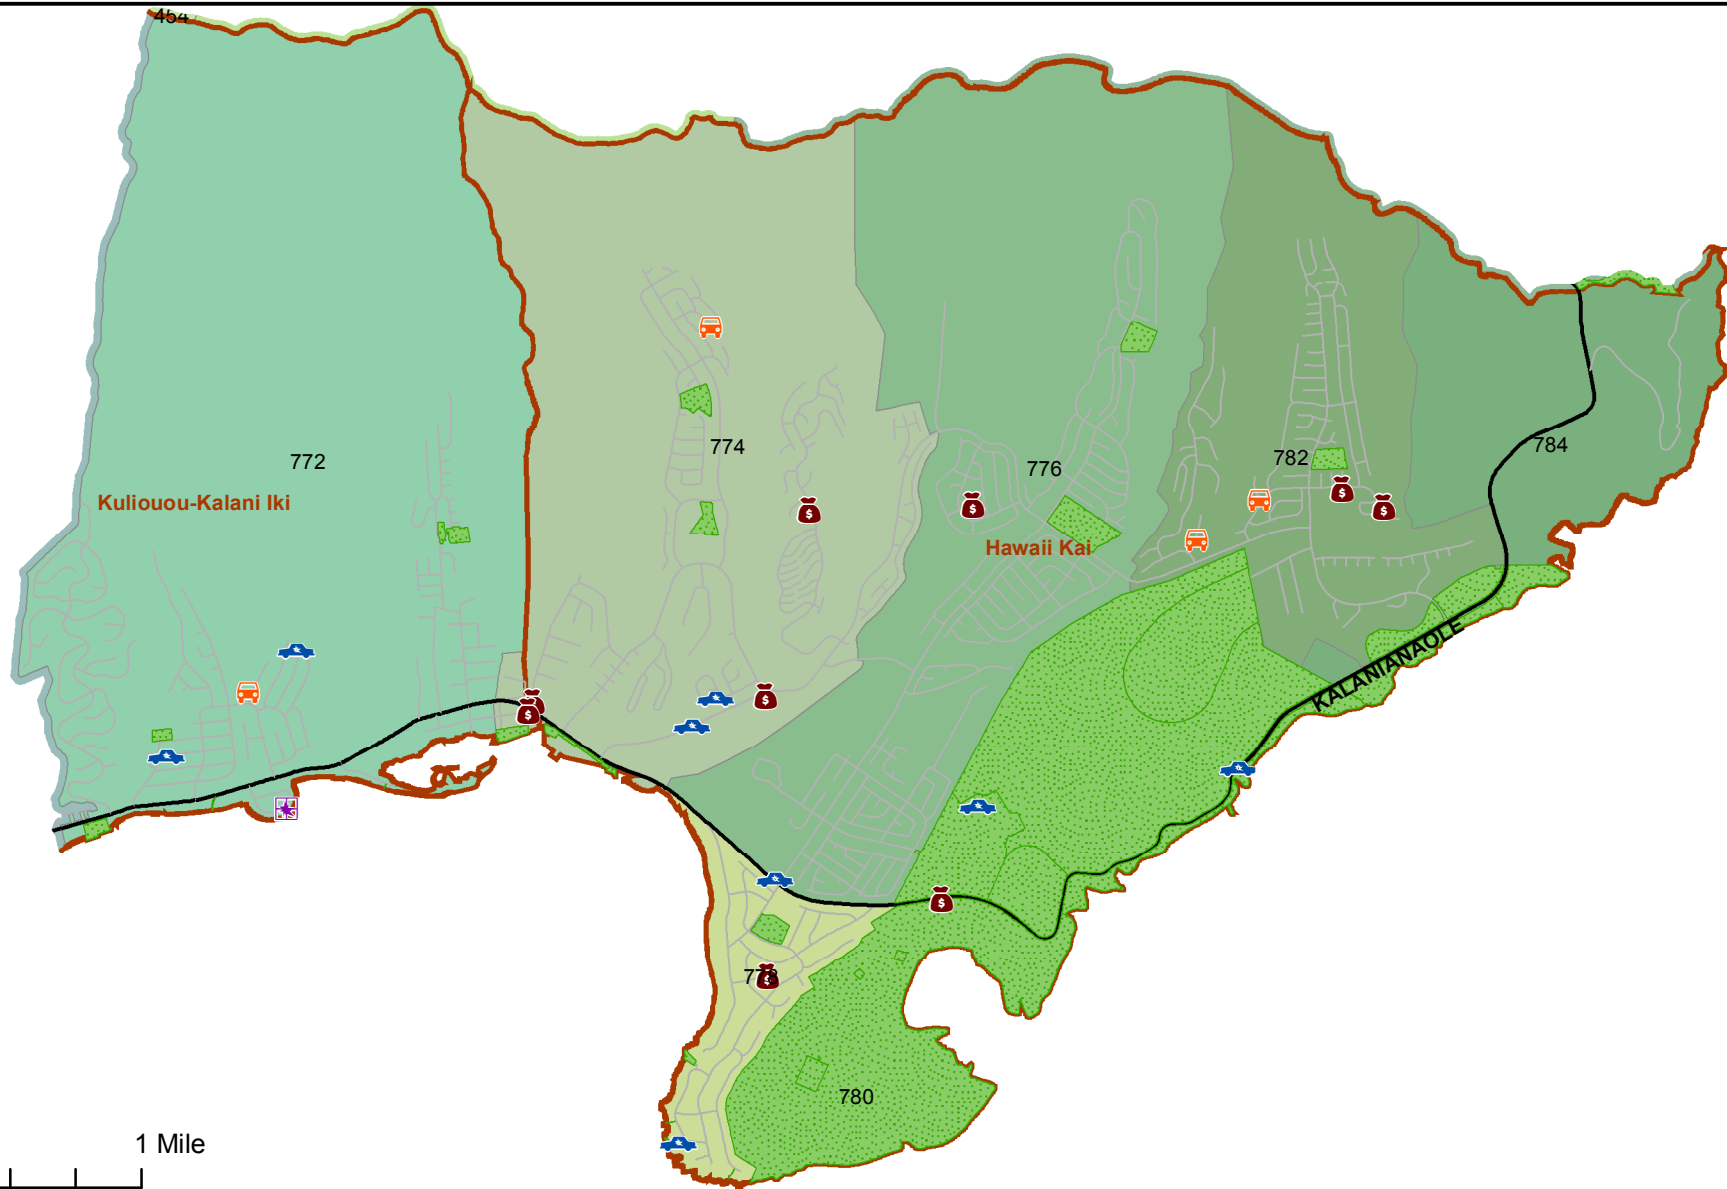

Honolulu Police Department - 7/6/2018 to 7/19/2018

District 7, Sector 4

- | | |
|--|--|
|  Auto Theft Recovery |  Motor Vehicle Theft |
|  Burglary |  Theft |
|  Graffiti |  Unauthorized Entry Motor Vehicle |
|  Parks |  Neighborhood Boards |
- www.honoluluupd.org/statistics

Note: This map shows initial calls for service to the Honolulu Police Department regarding Auto Theft Recovery, Motor Vehicle Theft, Unauthorized Entry into a Motor Vehicle, Burglary, Theft, and Graffiti type incidents during the time period listed above. The initial classifications are subject to change.