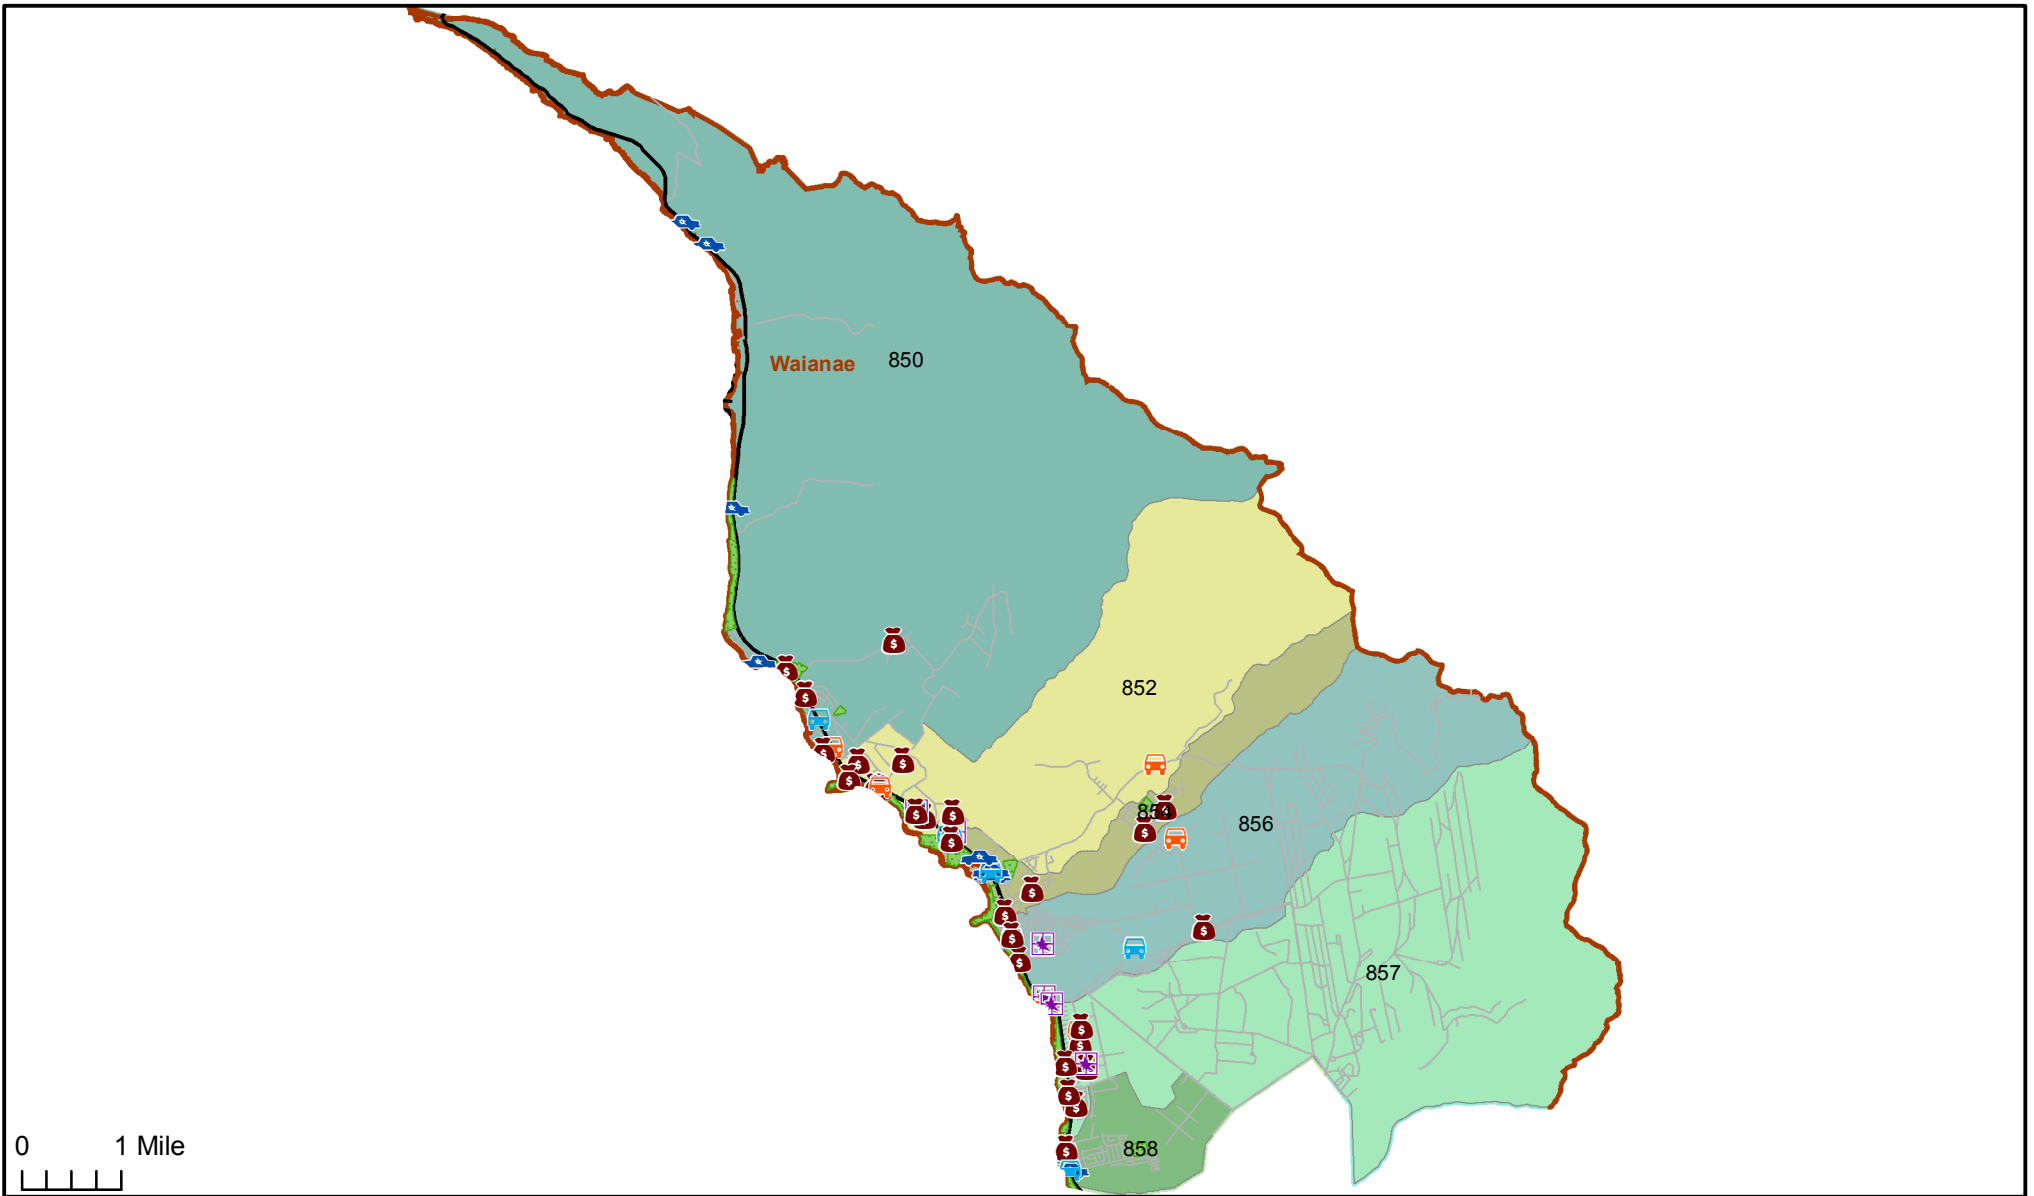

# Honolulu Police Department - 9/9/2017 to 9/22/2017

District 8, Sector 1

0 1 Mile

- |                     |                                  |
|---------------------|----------------------------------|
| Auto Theft Recovery | Motor Vehicle Theft              |
| Burglary            | Theft                            |
| Graffiti            | Unauthorized Entry Motor Vehicle |
| Parks               |                                  |
| Neighborhood Boards |                                  |

[www.honolulupd.org/statistics](http://www.honolulupd.org/statistics)

Note: This map shows initial calls for service to the Honolulu Police Department regarding Auto Theft Recovery, Motor Vehicle Theft, Unauthorized Entry into a Motor Vehicle, Burglary, Theft, and Graffiti type incidents during the time period listed above. The initial classifications are subject to change.