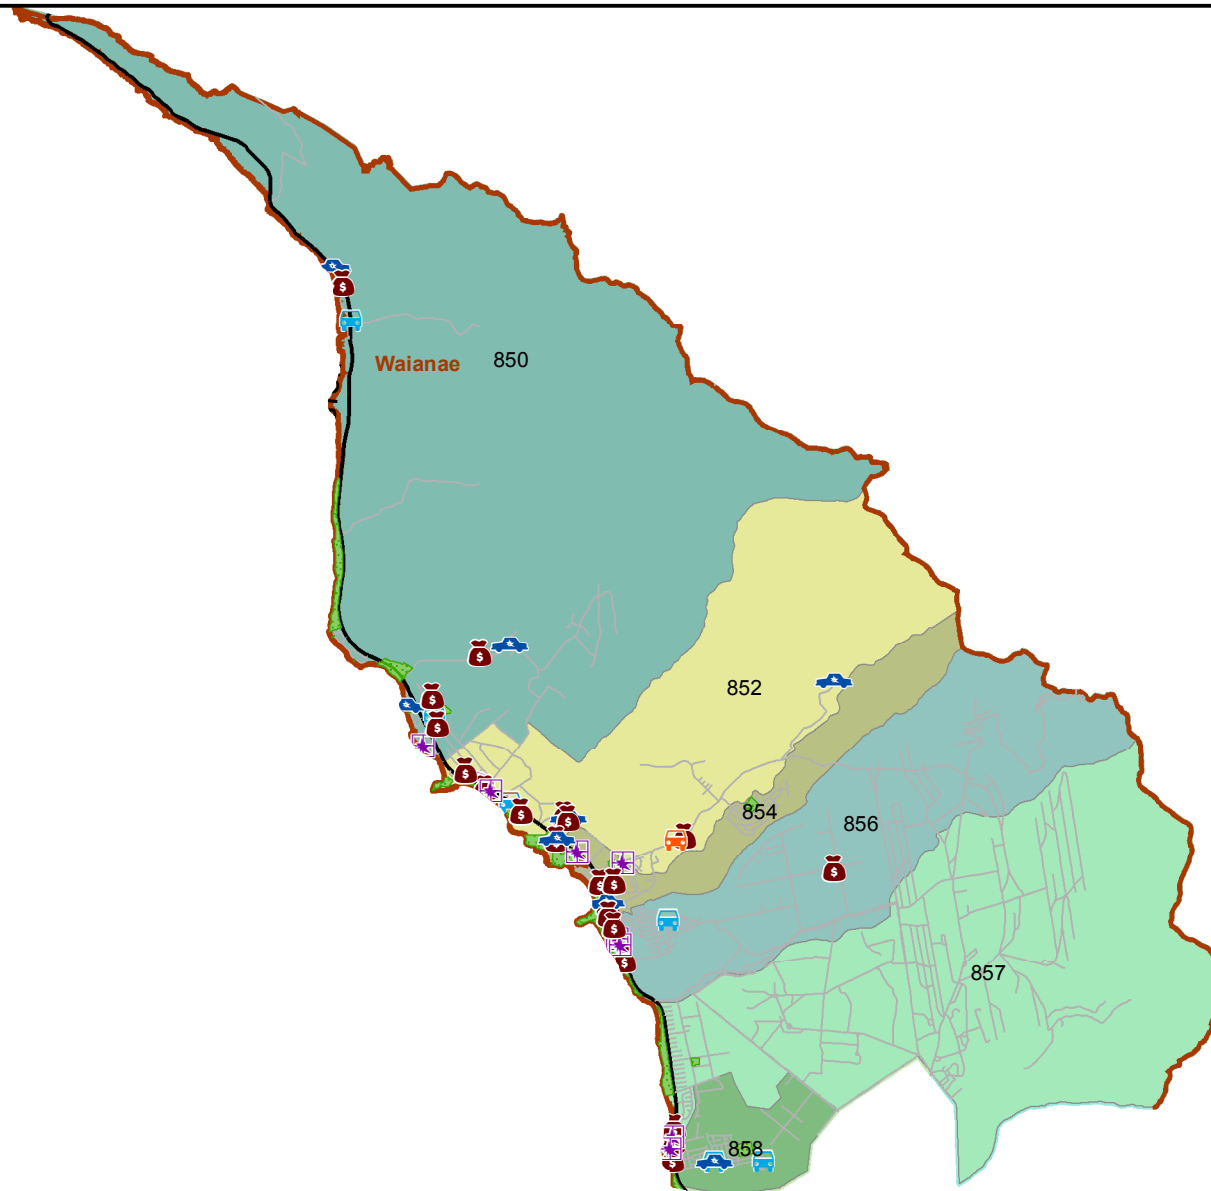

Honolulu Police Department - 10/6/2018 to 10/19/2018

District 8, Sector 1

0 1 Mile

- | | |
|--|--|
|  Auto Theft Recovery |  Motor Vehicle Theft |
|  Burglary |  Theft |
|  Graffiti |  Unauthorized Entry Motor Vehicle |
|  Parks |  Neighborhood Boards |

www.honolulupd.org/statistics

Note: This map shows initial calls for service to the Honolulu Police Department regarding Auto Theft Recovery, Motor Vehicle Theft, Unauthorized Entry into a Motor Vehicle, Burglary, Theft, and Graffiti type incidents during the time period listed above. The initial classifications are subject to change.