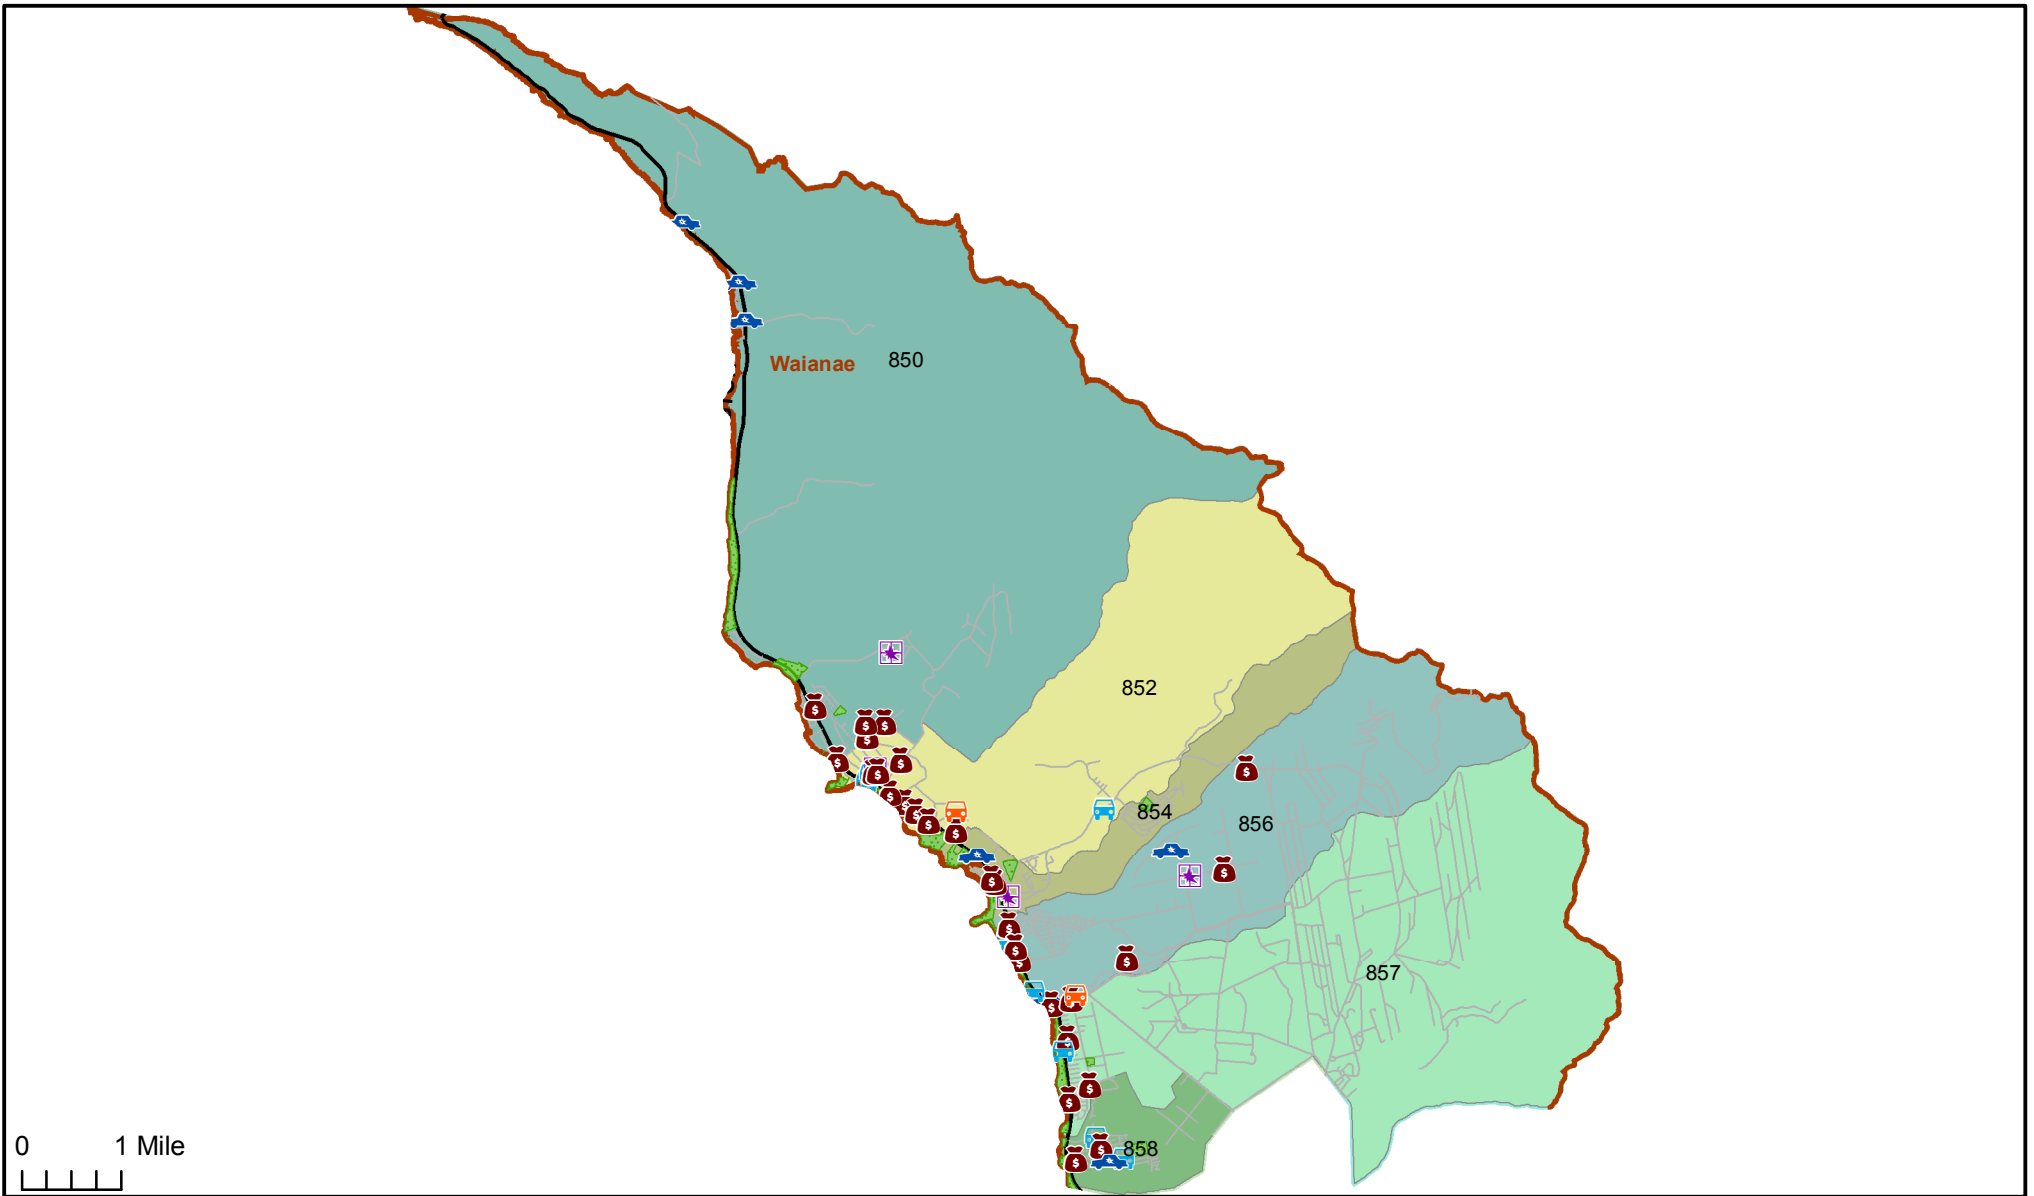

Honolulu Police Department - 7/6/2018 to 7/19/2018

District 8, Sector 1

0 1 Mile

- | | |
|--|--|
|  Auto Theft Recovery |  Motor Vehicle Theft |
|  Burglary |  Theft |
|  Graffiti |  Unauthorized Entry Motor Vehicle |
|  Parks |  Neighborhood Boards |
- www.honolulupd.org/statistics

Note: This map shows initial calls for service to the Honolulu Police Department regarding Auto Theft Recovery, Motor Vehicle Theft, Unauthorized Entry into a Motor Vehicle, Burglary, Theft, and Graffiti type incidents during the time period listed above. The initial classifications are subject to change.