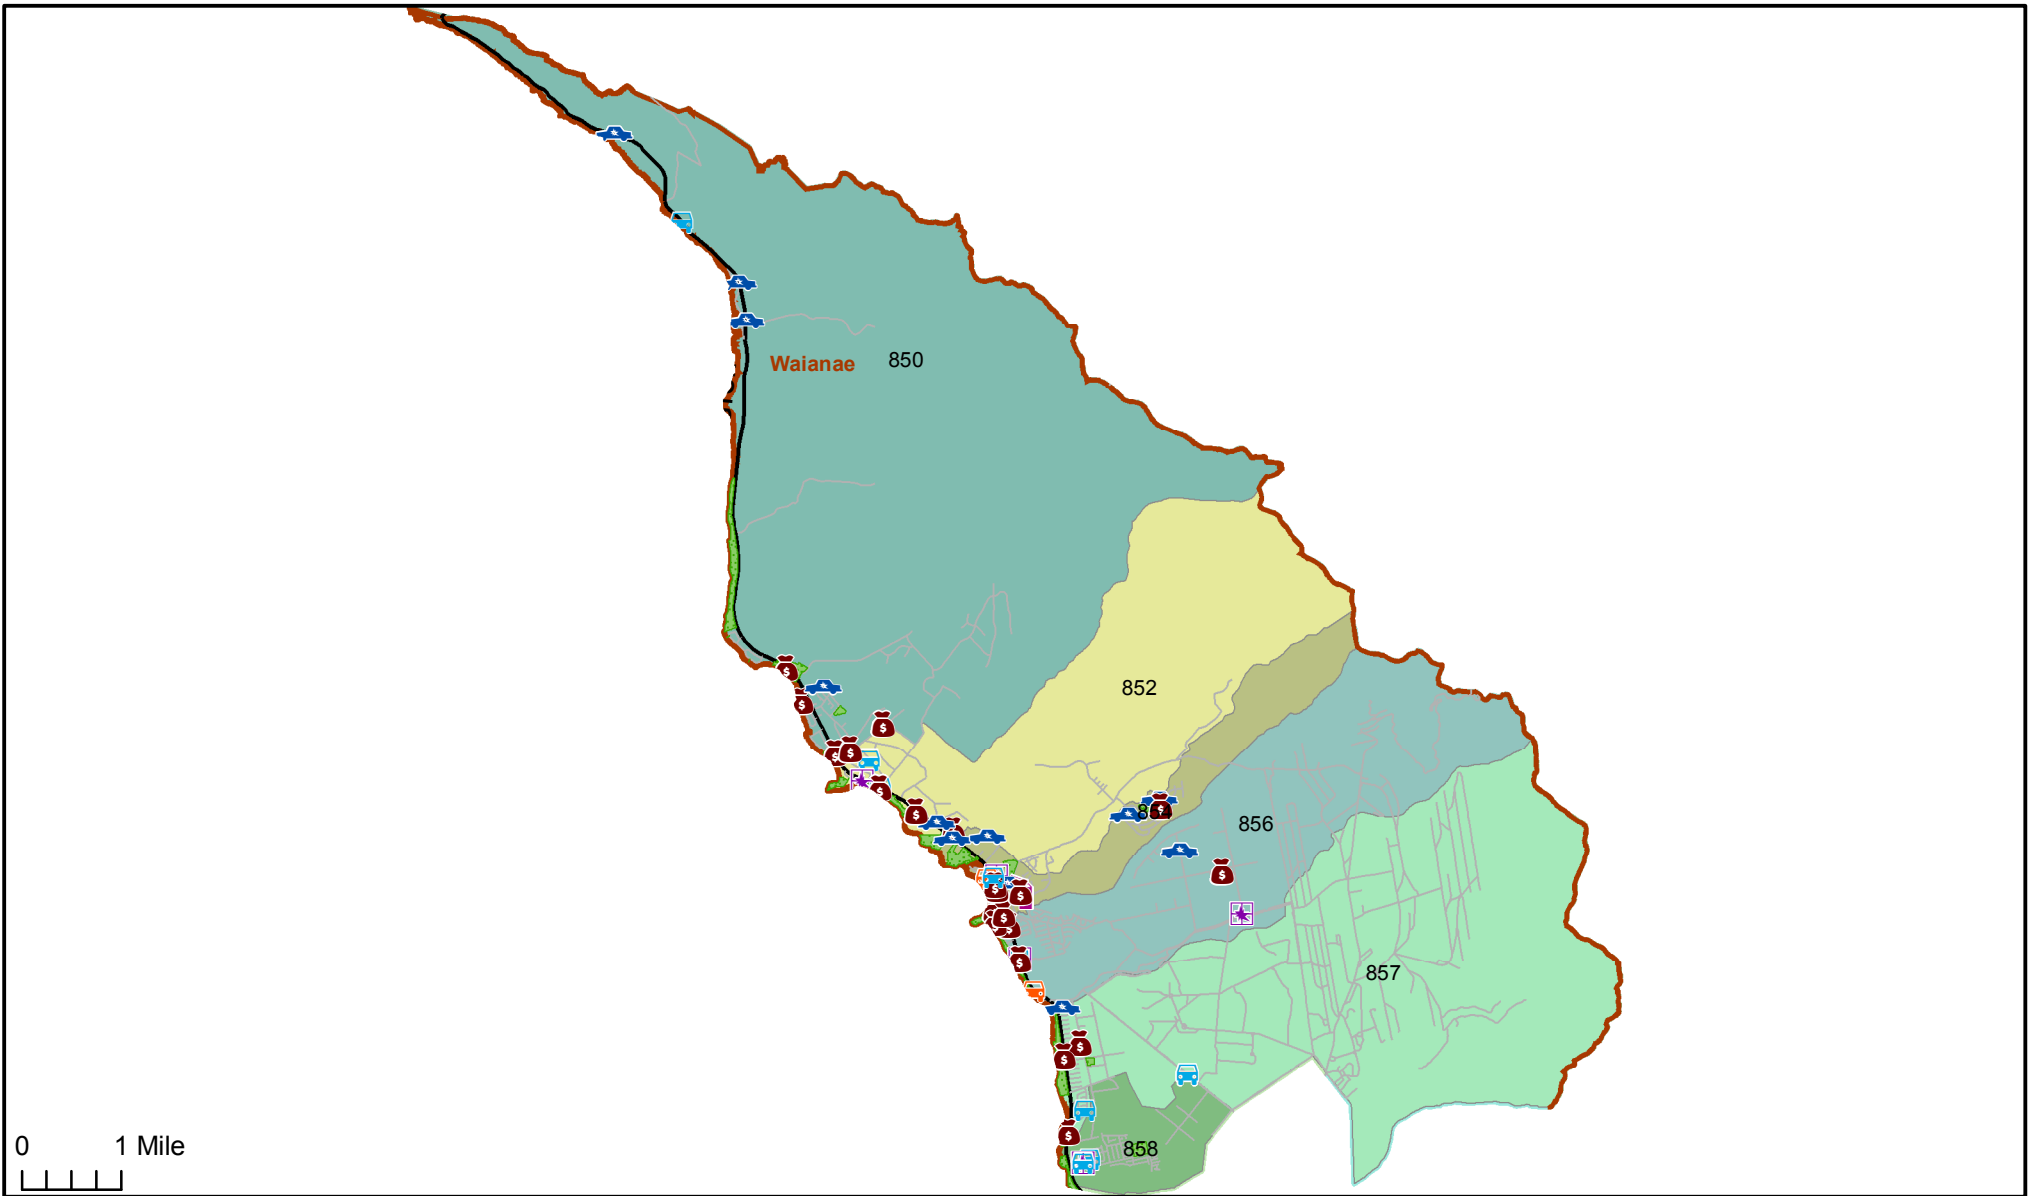

# Honolulu Police Department - 11/9/2017 to 11/22/2017

District 8, Sector 1

0 1 Mile

- |   |  |
|---|--|
|  Auto Theft Recovery  |  Motor Vehicle Theft              |
|  Burglary             |  Theft                            |
|  Graffiti             |  Unauthorized Entry Motor Vehicle |
|  Parks               |  |
|  Neighborhood Boards |  |

[www.honoluluupd.org/statistics](http://www.honoluluupd.org/statistics)

Note: This map shows initial calls for service to the Honolulu Police Department regarding Auto Theft Recovery, Motor Vehicle Theft, Unauthorized Entry into a Motor Vehicle, Burglary, Theft, and Graffiti type incidents during the time period listed above. The initial classifications are subject to change.