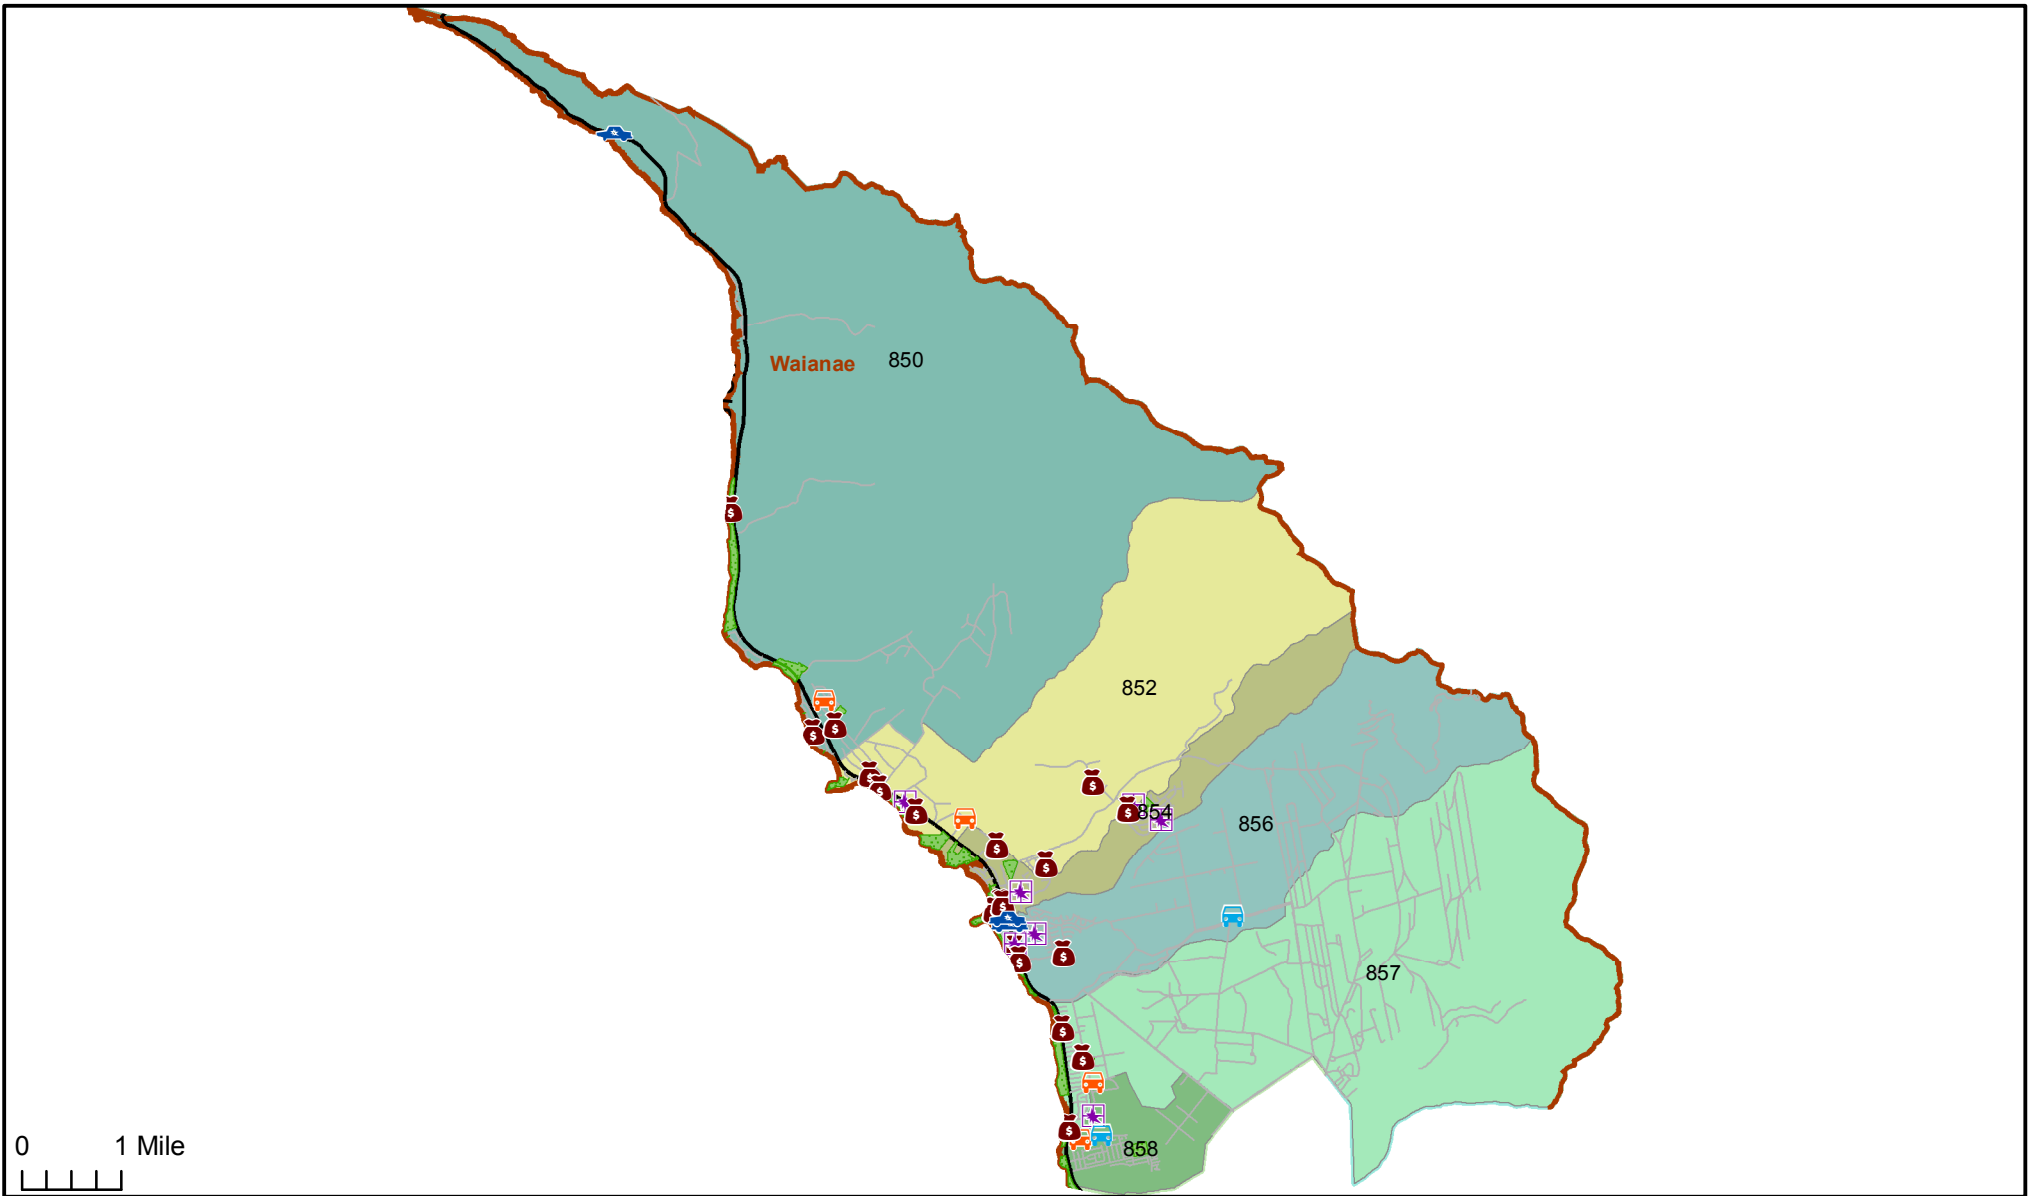

Honolulu Police Department - 2/3/2018 to 2/16/2018

District 8, Sector 1

0 1 Mile

- | | |
|---------------------|----------------------------------|
| Auto Theft Recovery | Motor Vehicle Theft |
| Burglary | Theft |
| Graffiti | Unauthorized Entry Motor Vehicle |
| Parks | Neighborhood Boards |
- www.honoluluupd.org/statistics

Note: This map shows initial calls for service to the Honolulu Police Department regarding Auto Theft Recovery, Motor Vehicle Theft, Unauthorized Entry into a Motor Vehicle, Burglary, Theft, and Graffiti type incidents during the time period listed above. The initial classifications are subject to change.