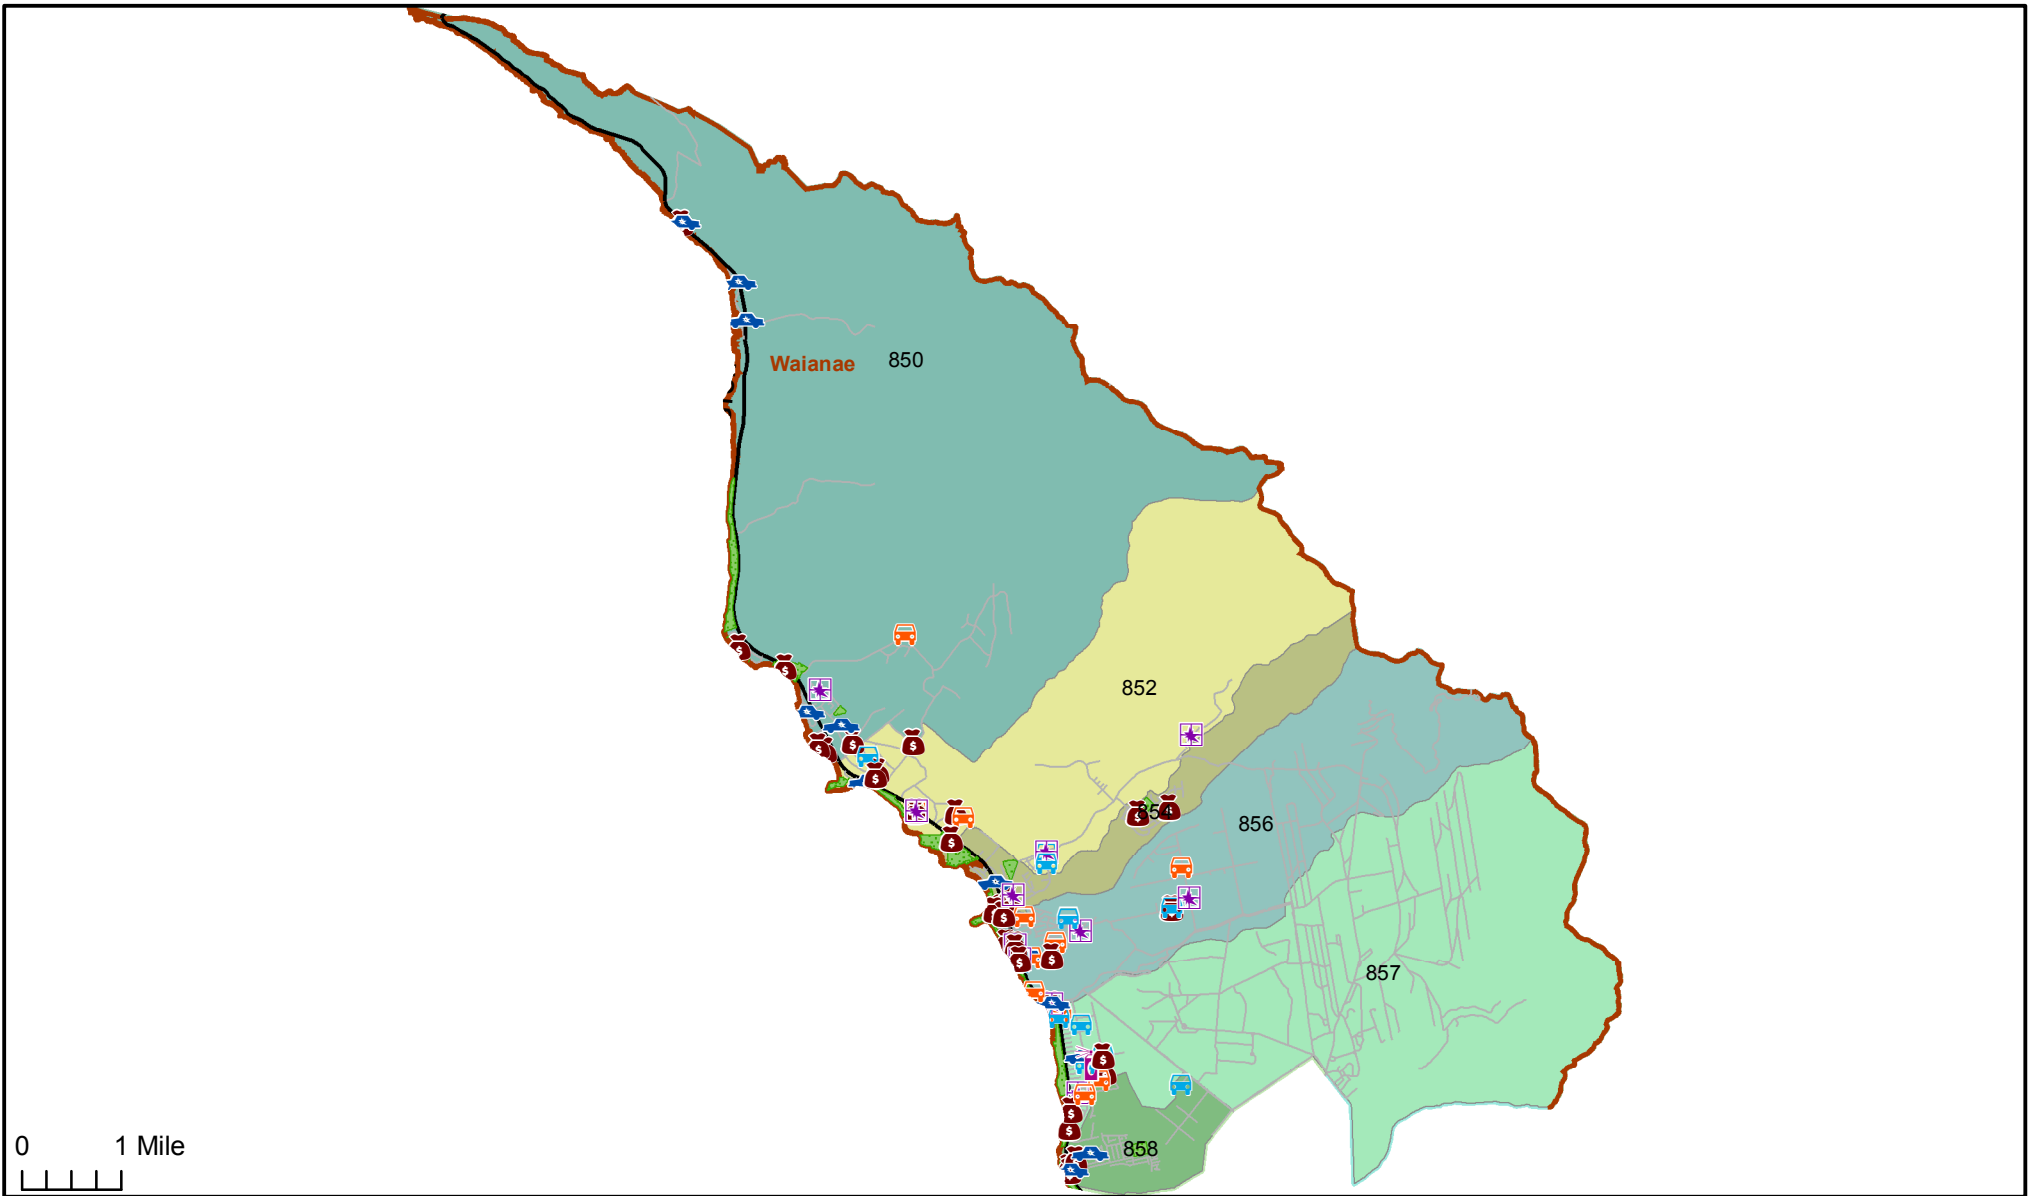

Honolulu Police Department - 5/12/2018 to 5/25/2018

District 8, Sector 1

0 1 Mile

- | | |
|---------------------|----------------------------------|
| Auto Theft Recovery | Motor Vehicle Theft |
| Burglary | Theft |
| Graffiti | Unauthorized Entry Motor Vehicle |
| Parks | |
| Neighborhood Boards | |
- www.honolulupd.org/statistics

Note: This map shows initial calls for service to the Honolulu Police Department regarding Auto Theft Recovery, Motor Vehicle Theft, Unauthorized Entry into a Motor Vehicle, Burglary, Theft, and Graffiti type incidents during the time period listed above. The initial classifications are subject to change.