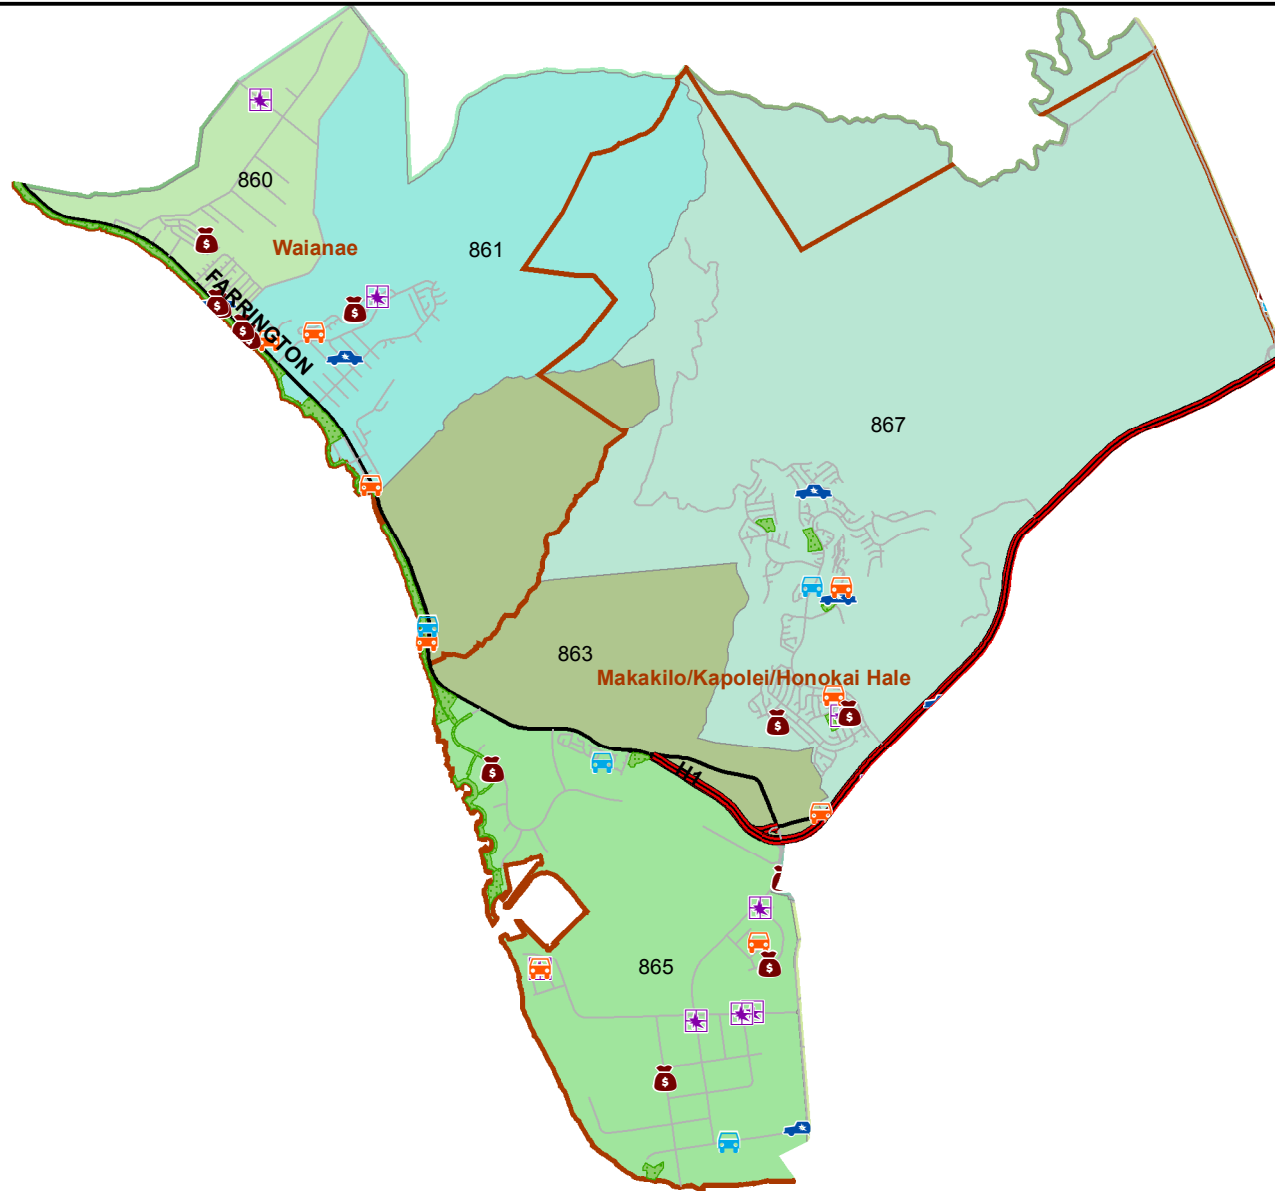

# Honolulu Police Department - 11/6/2017 to 11/19/2017

District 8, Sector 2

0 1 Mile

- |  |  |
|--|--|
|  Auto Theft Recovery |  Motor Vehicle Theft              |
|  Burglary            |  Theft                            |
|  Graffiti            |  Unauthorized Entry Motor Vehicle |
|  Parks              |  Neighborhood Boards              |

[www.honolulupd.org/statistics](http://www.honolulupd.org/statistics)

Note: This map shows initial calls for service to the Honolulu Police Department regarding Auto Theft Recovery, Motor Vehicle Theft, Unauthorized Entry into a Motor Vehicle, Burglary, Theft, and Graffiti type incidents during the time period listed above. The initial classifications are subject to change.