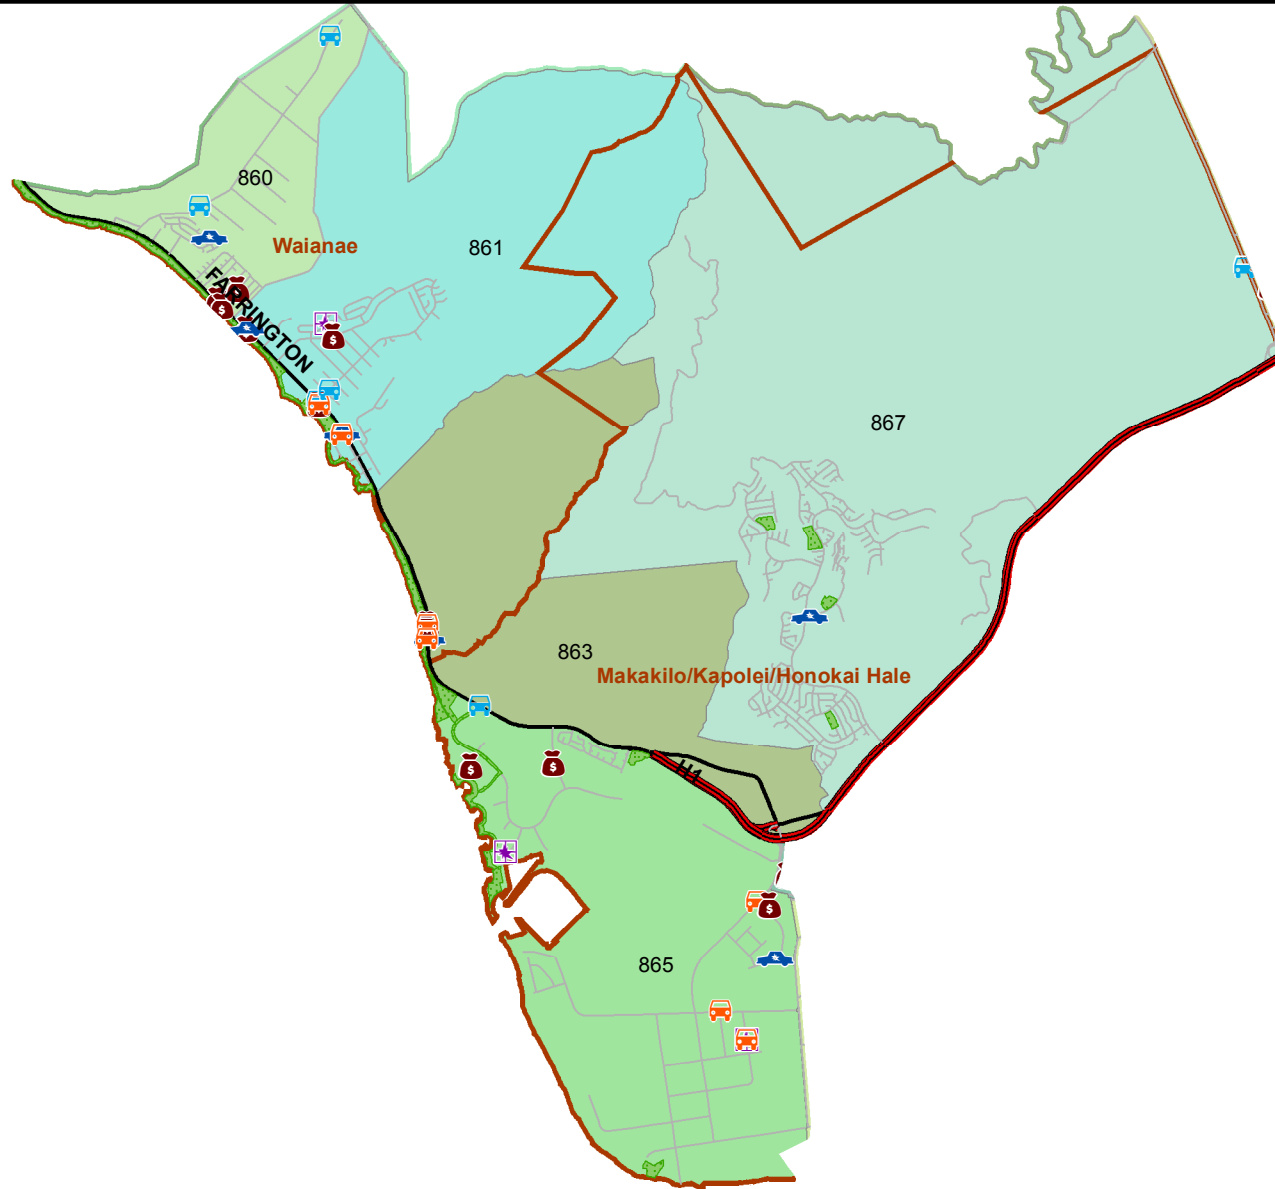

Honolulu Police Department - 6/8/2018 to 6/21/2018

District 8, Sector 2

- | | |
|--|--|
|  Auto Theft Recovery |  Motor Vehicle Theft |
|  Burglary |  Theft |
|  Graffiti |  Unauthorized Entry Motor Vehicle |
|  Parks |  Neighborhood Boards |
- www.honolulupd.org/statistics

Note: This map shows initial calls for service to the Honolulu Police Department regarding Auto Theft Recovery, Motor Vehicle Theft, Unauthorized Entry into a Motor Vehicle, Burglary, Theft, and Graffiti type incidents during the time period listed above. The initial classifications are subject to change.