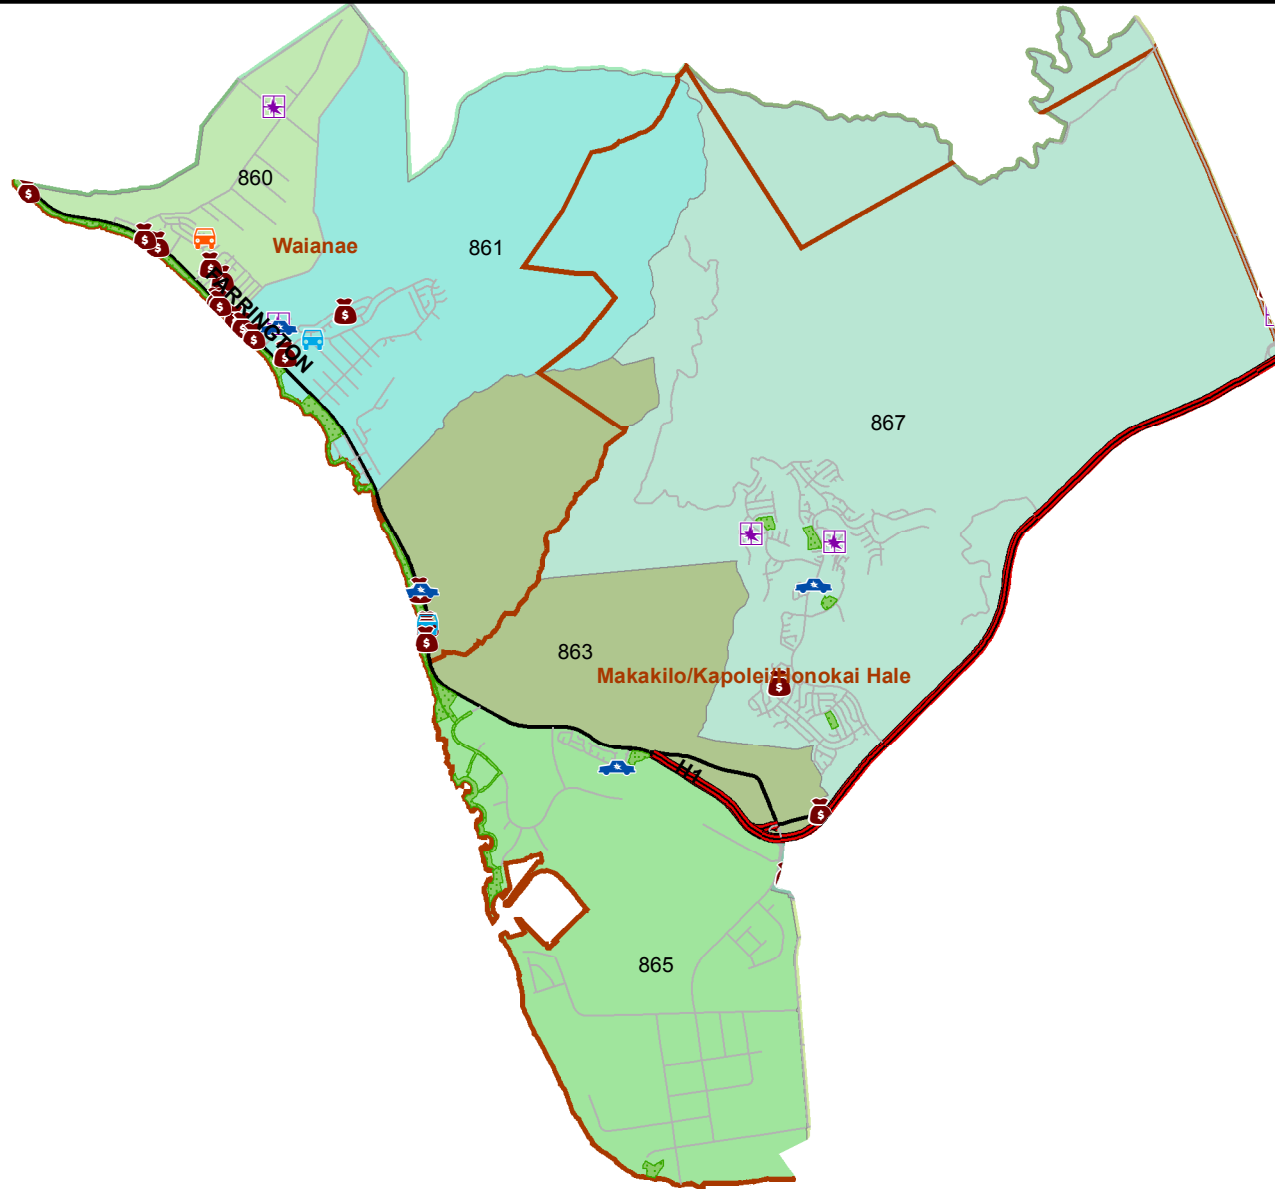

Honolulu Police Department - 4/11/2018 to 4/24/2018

District 8, Sector 2

0 1 Mile

- | | |
|--|--|
|  Auto Theft Recovery |  Motor Vehicle Theft |
|  Burglary |  Theft |
|  Graffiti |  Unauthorized Entry Motor Vehicle |
|  Parks |  Neighborhood Boards |
- www.honolulupd.org/statistics

Note: This map shows initial calls for service to the Honolulu Police Department regarding Auto Theft Recovery, Motor Vehicle Theft, Unauthorized Entry into a Motor Vehicle, Burglary, Theft, and Graffiti type incidents during the time period listed above. The initial classifications are subject to change.