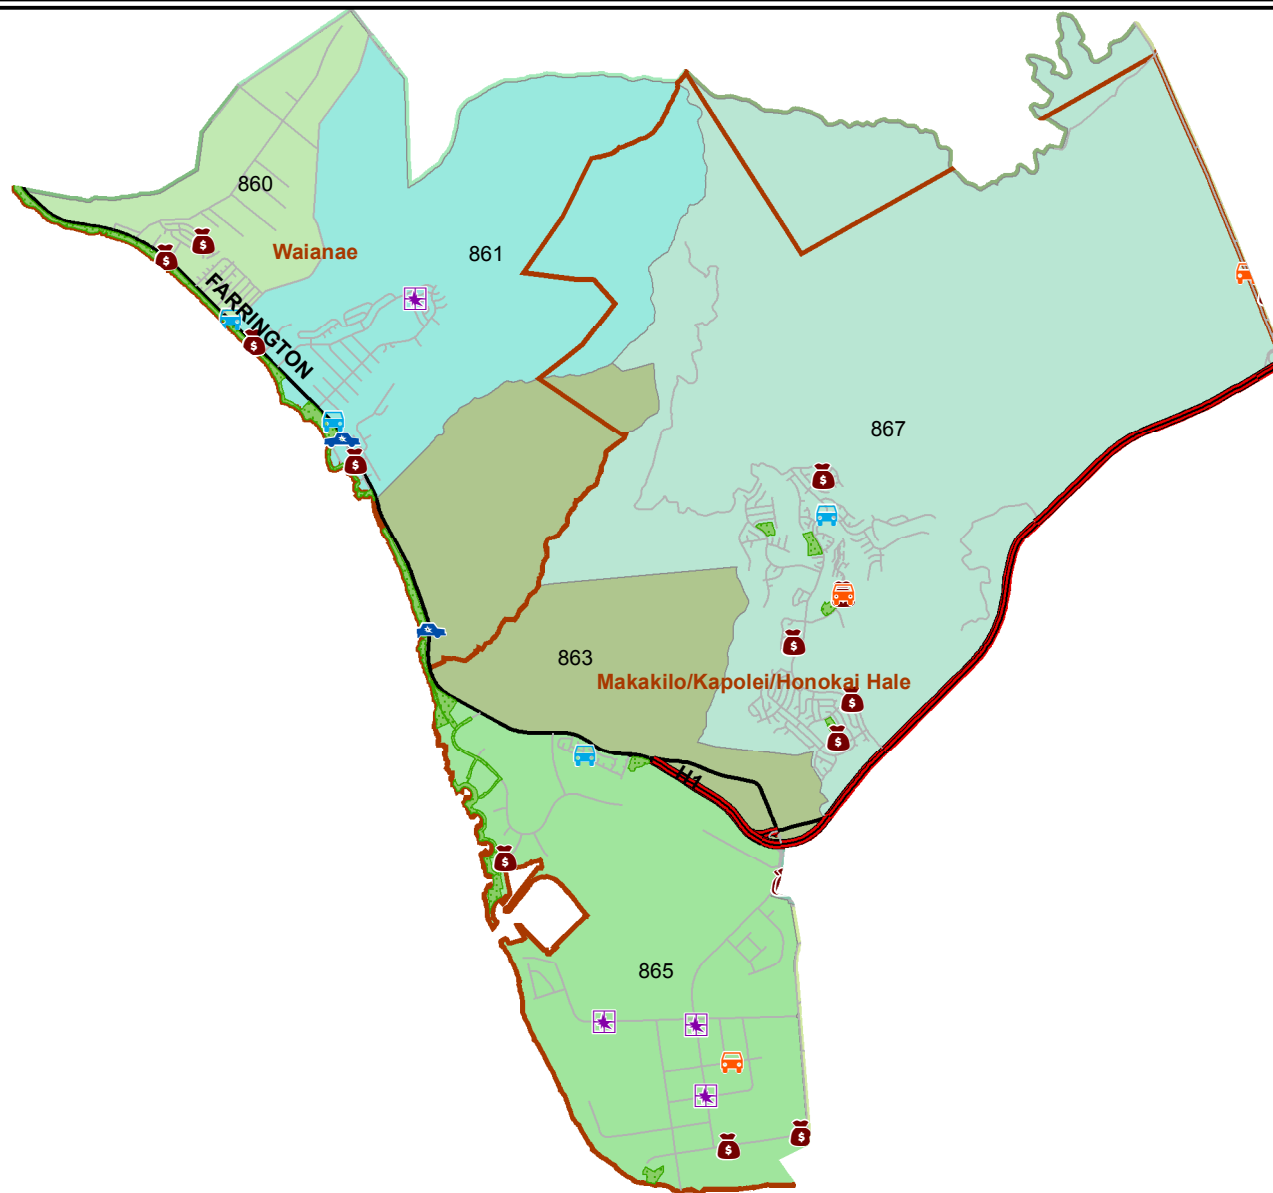

Honolulu Police Department - 10/30/2018 to 11/12/2018

District 8, Sector 2

0 1 Mile

- | | |
|---------------------|----------------------------------|
| Auto Theft Recovery | Motor Vehicle Theft |
| Burglary | Theft |
| Graffiti | Unauthorized Entry Motor Vehicle |
| Parks | |
| Neighborhood Boards | |
- www.honolulupd.org/statistics

Note: This map shows initial calls for service to the Honolulu Police Department regarding Auto Theft Recovery, Motor Vehicle Theft, Unauthorized Entry into a Motor Vehicle, Burglary, Theft, and Graffiti type incidents during the time period listed above. The initial classifications are subject to change.