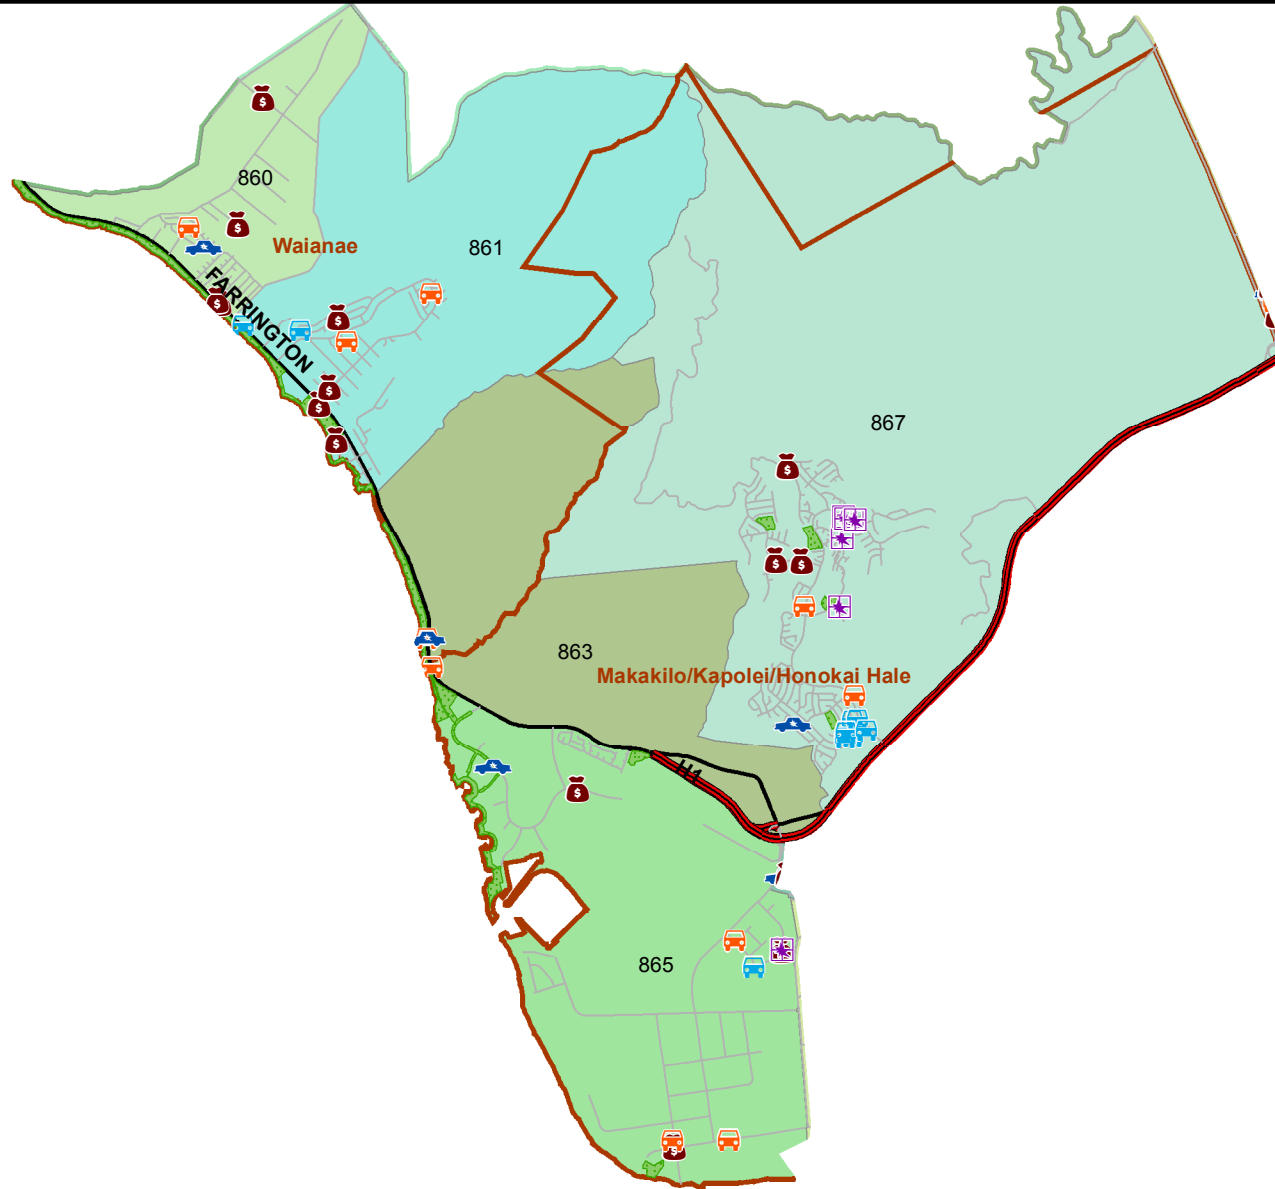

# Honolulu Police Department - 9/9/2017 to 9/22/2017

District 8, Sector 2

- |                                                                                                        |                                                                                                                      |
|--------------------------------------------------------------------------------------------------------|----------------------------------------------------------------------------------------------------------------------|
|  Auto Theft Recovery |  Motor Vehicle Theft              |
|  Burglary            |  Theft                            |
|  Graffiti            |  Unauthorized Entry Motor Vehicle |
|  Parks              |  Neighborhood Boards              |
- [www.honoluluupd.org/statistics](http://www.honoluluupd.org/statistics)

Note: This map shows initial calls for service to the Honolulu Police Department regarding Auto Theft Recovery, Motor Vehicle Theft, Unauthorized Entry into a Motor Vehicle, Burglary, Theft, and Graffiti type incidents during the time period listed above. The initial classifications are subject to change.