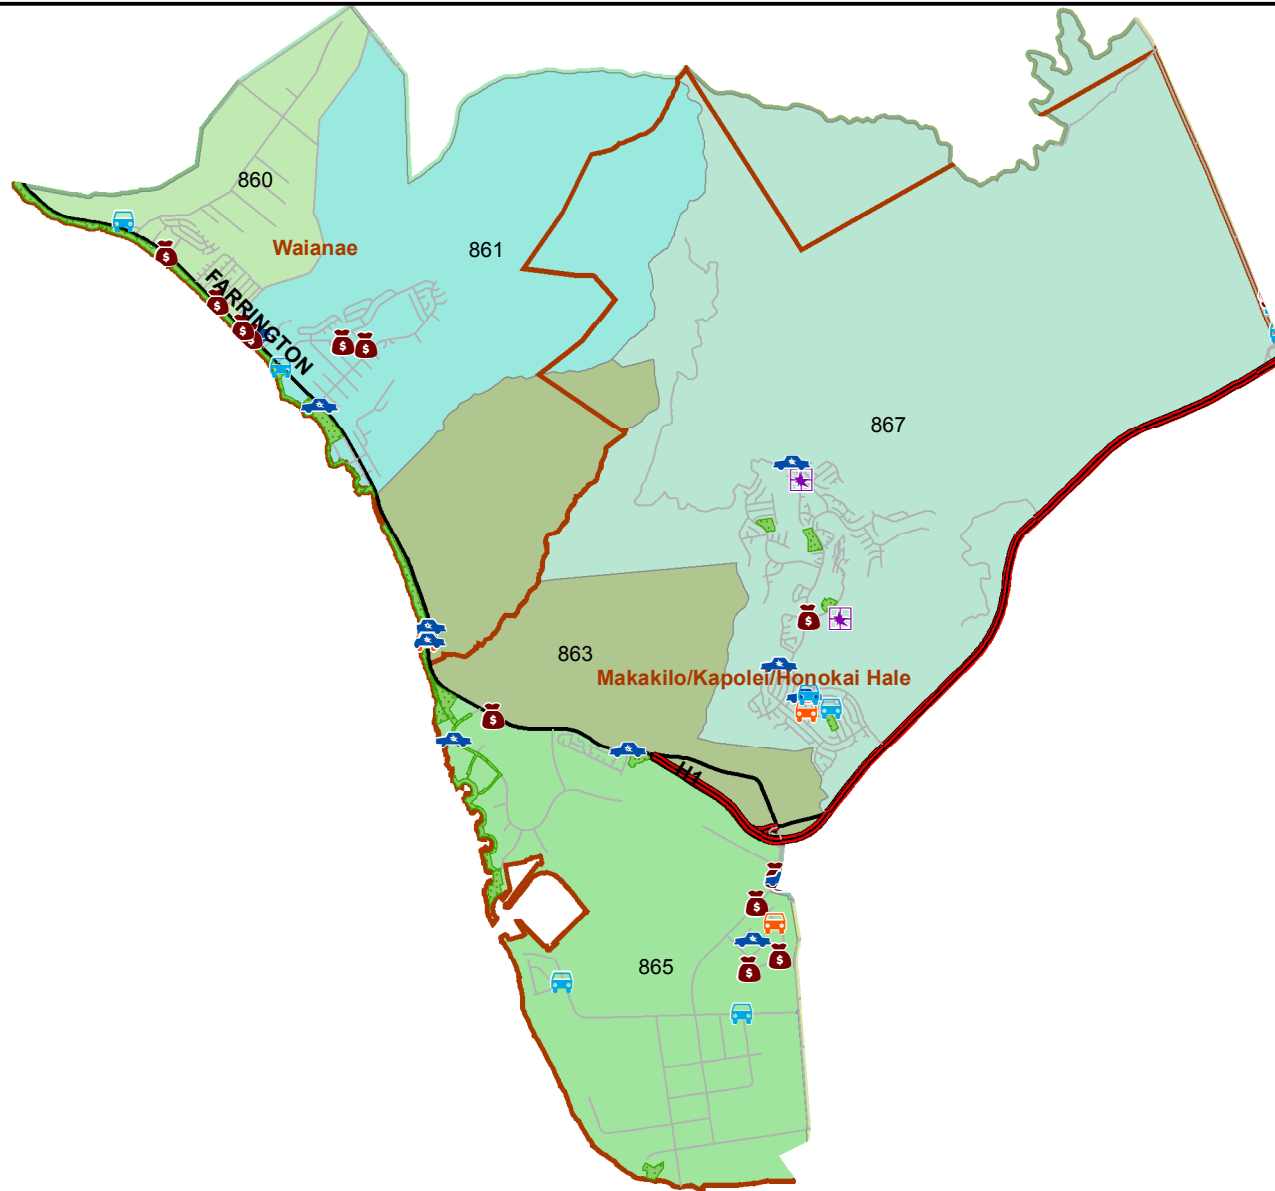

# Honolulu Police Department - 1/5/2018 to 1/18/2018

District 8, Sector 2

- |  |  |
|--|--|
|  Auto Theft Recovery |  Motor Vehicle Theft              |
|  Burglary            |  Theft                            |
|  Graffiti            |  Unauthorized Entry Motor Vehicle |
|  Parks              |  Neighborhood Boards              |
- [www.honolulupd.org/statistics](http://www.honolulupd.org/statistics)

Note: This map shows initial calls for service to the Honolulu Police Department regarding Auto Theft Recovery, Motor Vehicle Theft, Unauthorized Entry into a Motor Vehicle, Burglary, Theft, and Graffiti type incidents during the time period listed above. The initial classifications are subject to change.