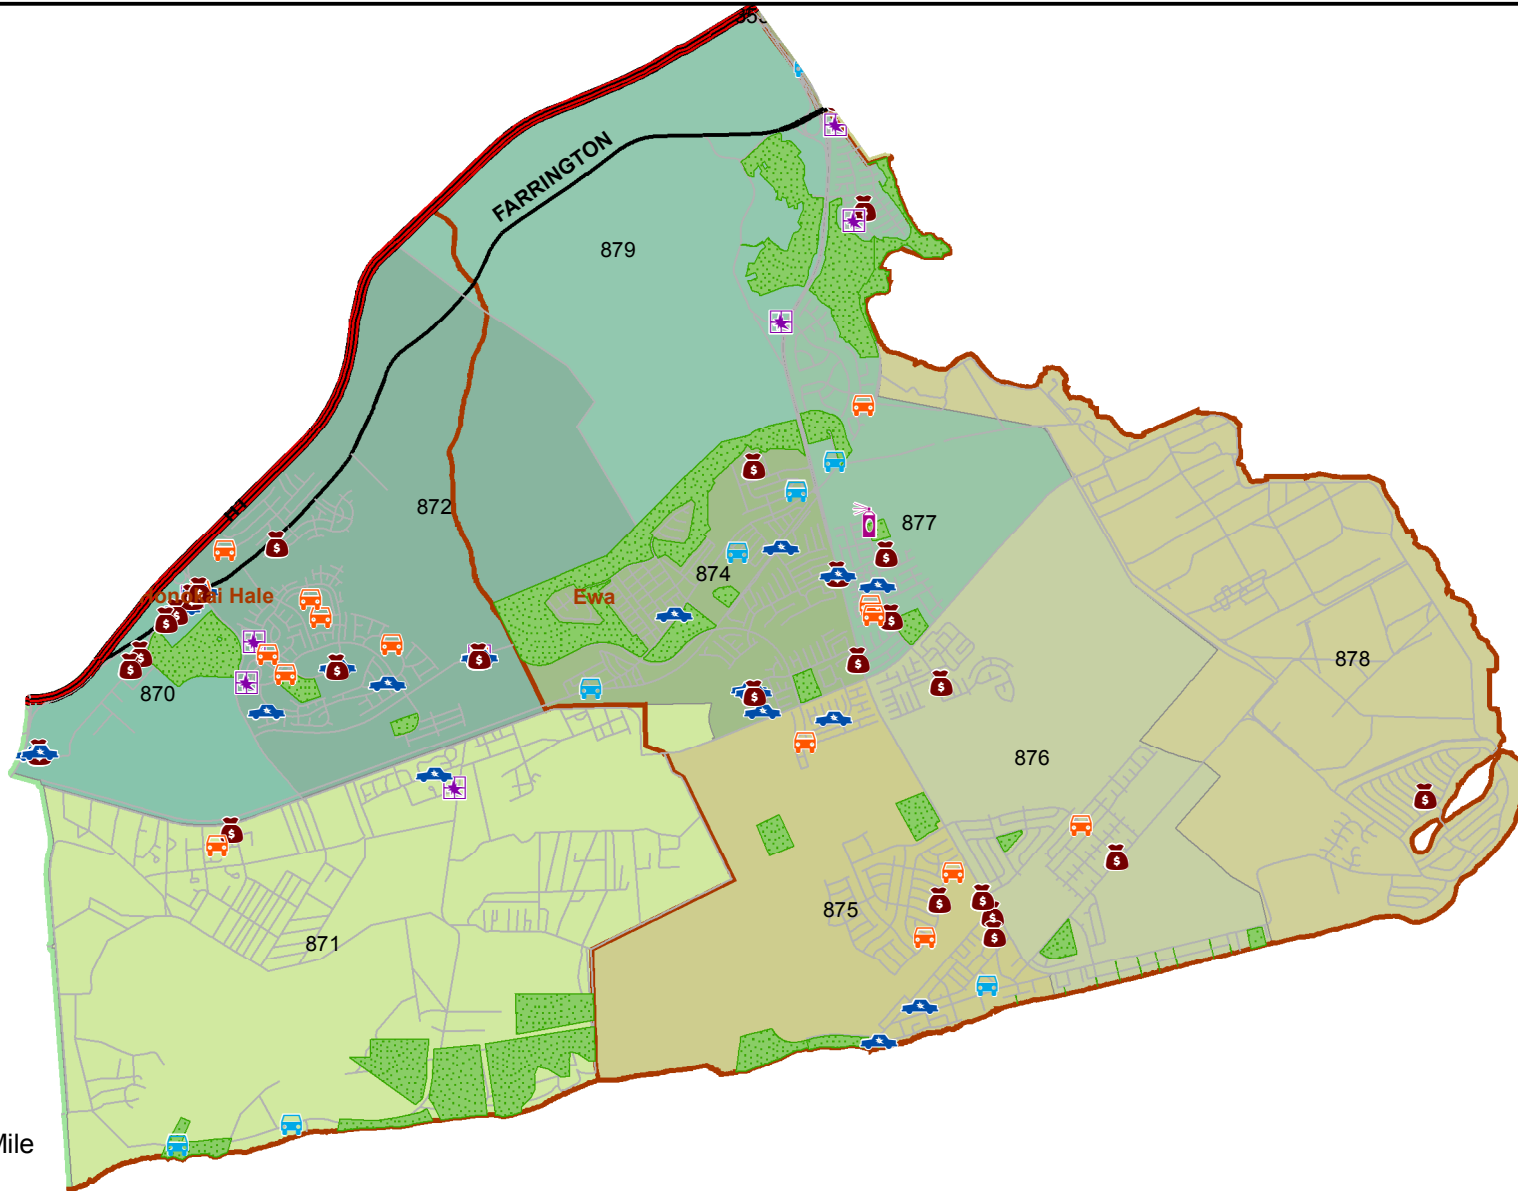

Honolulu Police Department - 2/3/2018 to 2/16/2018

District 8, Sector 3

- | | |
|---|--|
|  Auto Theft Recovery |  Motor Vehicle Theft |
|  Burglary |  Theft |
|  Graffiti |  Unauthorized Entry Motor Vehicle |
|  Parks |  Neighborhood Boards |
- www.honolulupd.org/statistics

Note: This map shows initial calls for service to the Honolulu Police Department regarding Auto Theft Recovery, Motor Vehicle Theft, Unauthorized Entry into a Motor Vehicle, Burglary, Theft, and Graffiti type incidents during the time period listed above. The initial classifications are subject to change.