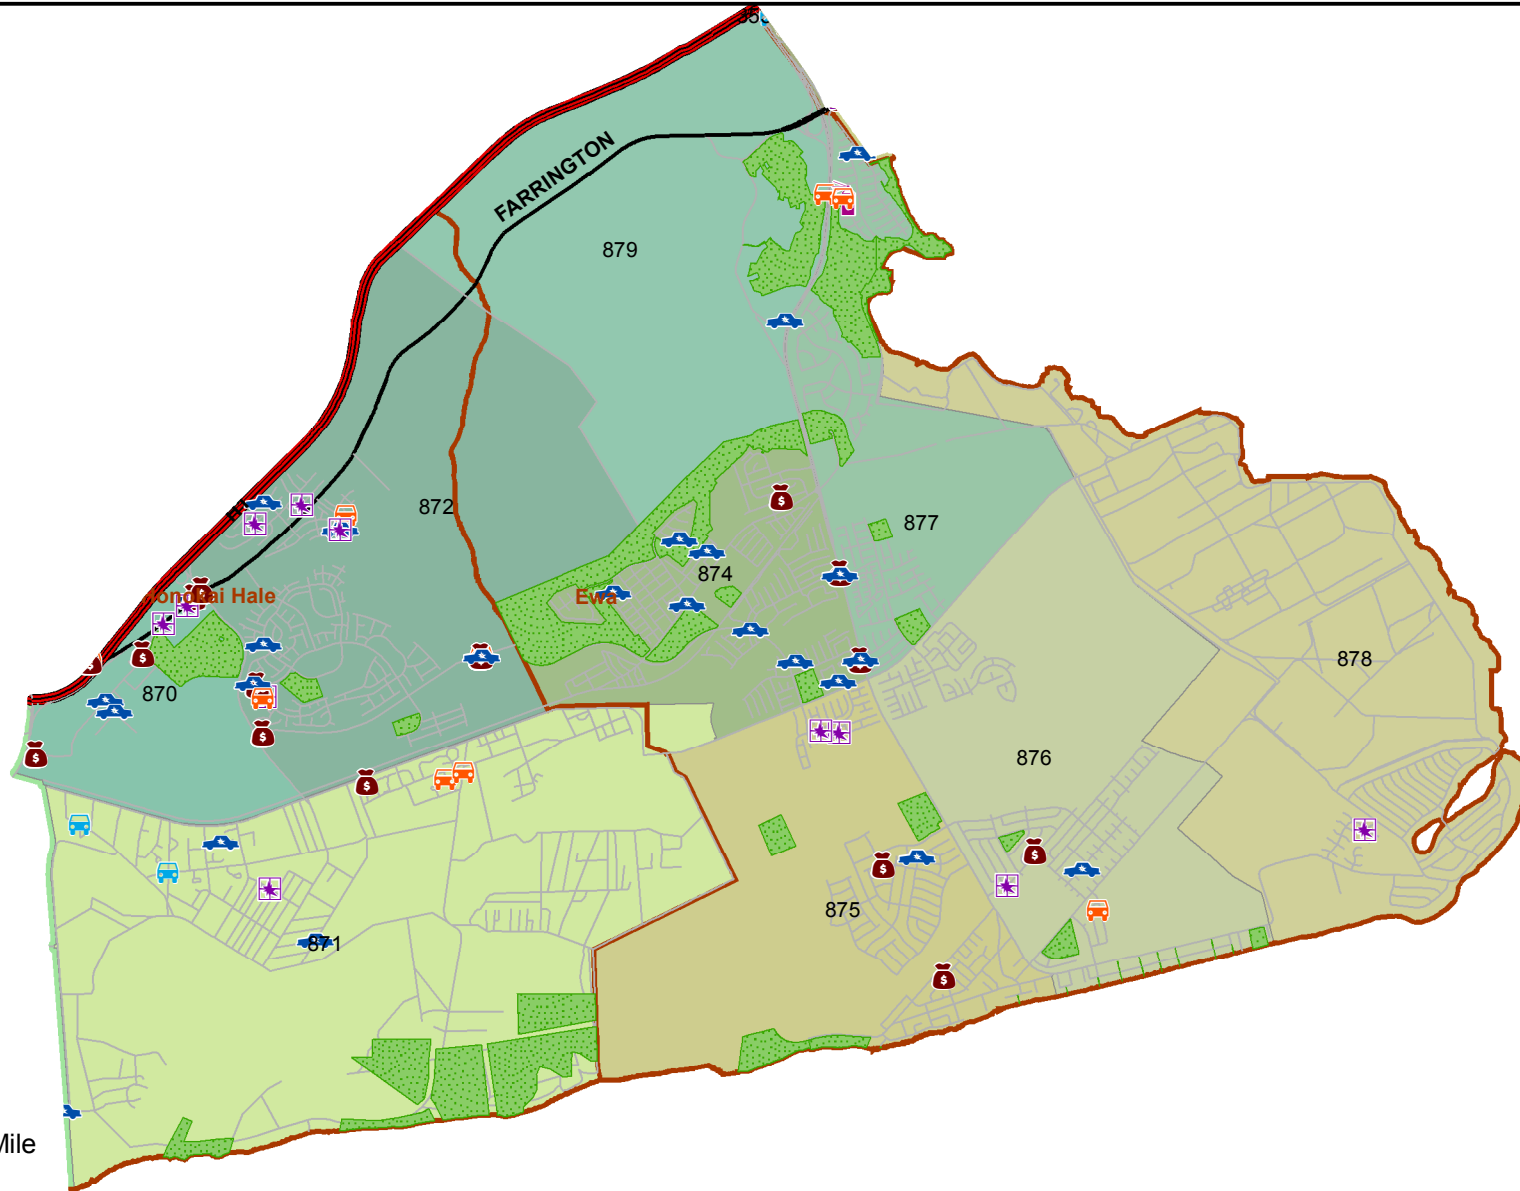

Honolulu Police Department - 11/9/2017 to 11/22/2017

District 8, Sector 3

- | | |
|---------------------|----------------------------------|
| Auto Theft Recovery | Motor Vehicle Theft |
| Burglary | Theft |
| Graffiti | Unauthorized Entry Motor Vehicle |
| Parks | Neighborhood Boards |
- www.honoluluupd.org/statistics

Note: This map shows initial calls for service to the Honolulu Police Department regarding Auto Theft Recovery, Motor Vehicle Theft, Unauthorized Entry into a Motor Vehicle, Burglary, Theft, and Graffiti type incidents during the time period listed above. The initial classifications are subject to change.