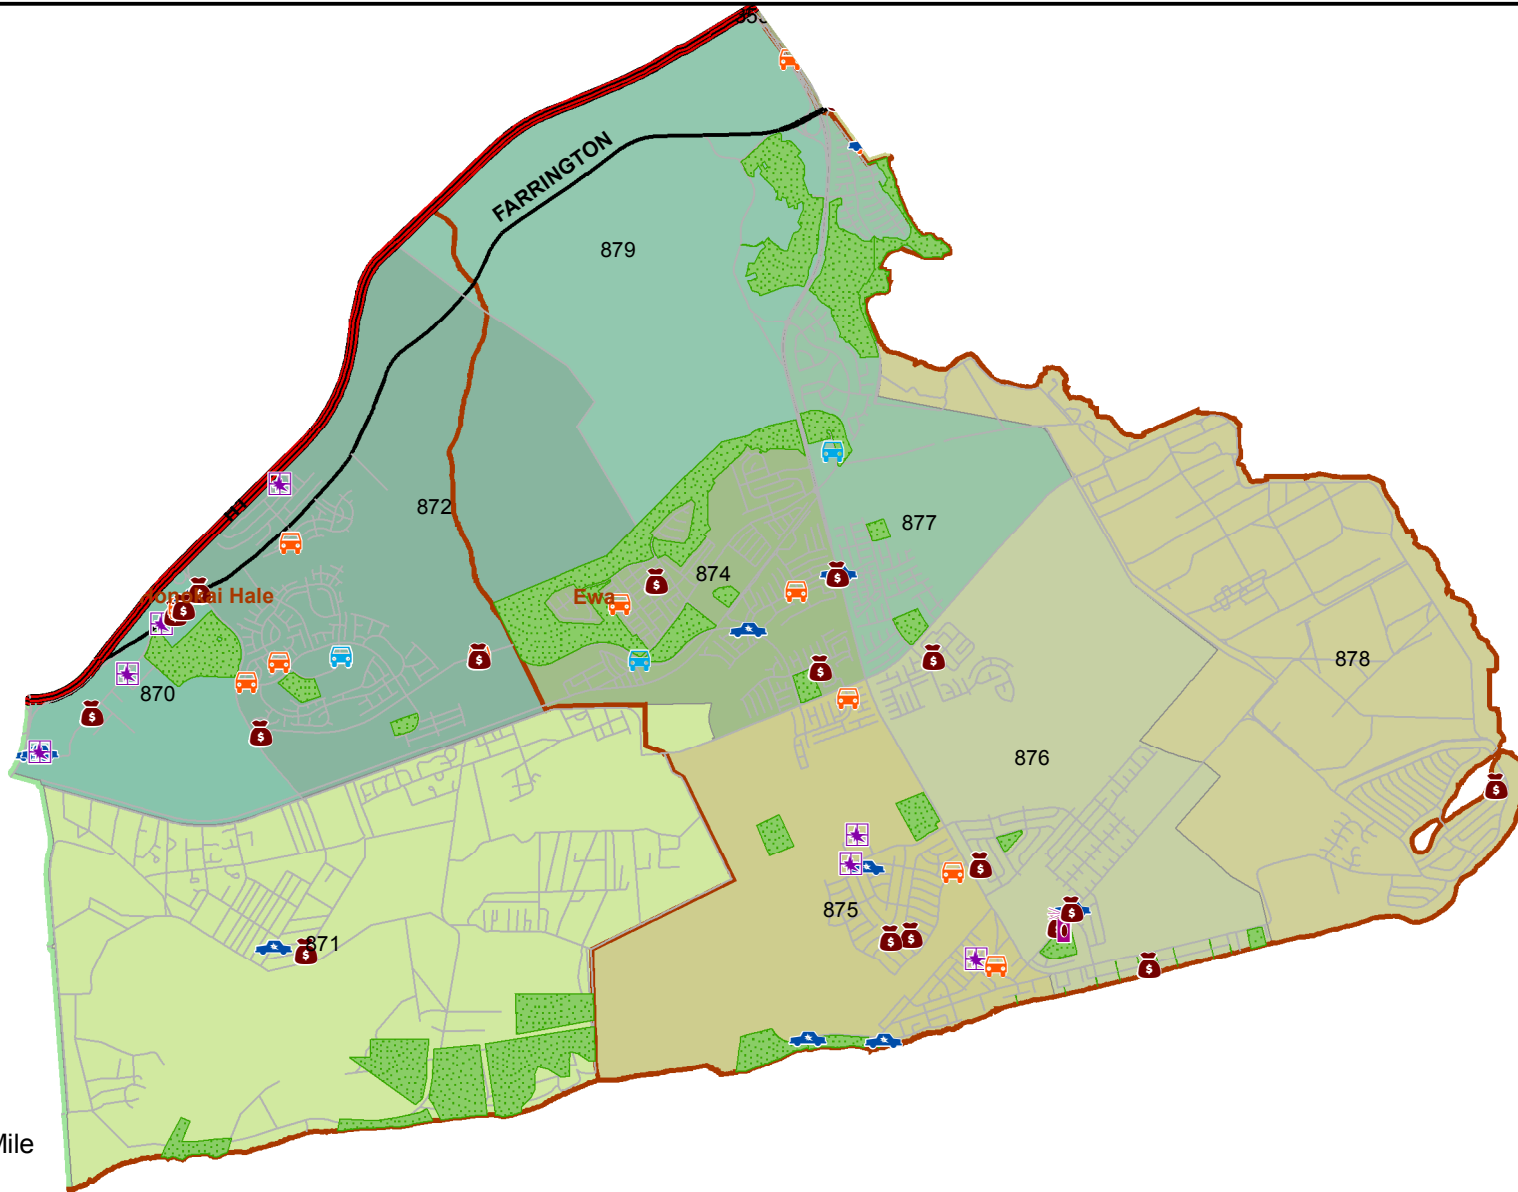

Honolulu Police Department - 5/12/2018 to 5/25/2018

District 8, Sector 3

- | | |
|--|--|
|  Auto Theft Recovery |  Motor Vehicle Theft |
|  Burglary |  Theft |
|  Graffiti |  Unauthorized Entry Motor Vehicle |
| |  Parks |
| www.honoluluupd.org/statistics |  Neighborhood Boards |

Note: This map shows initial calls for service to the Honolulu Police Department regarding Auto Theft Recovery, Motor Vehicle Theft, Unauthorized Entry into a Motor Vehicle, Burglary, Theft, and Graffiti type incidents during the time period listed above. The initial classifications are subject to change.