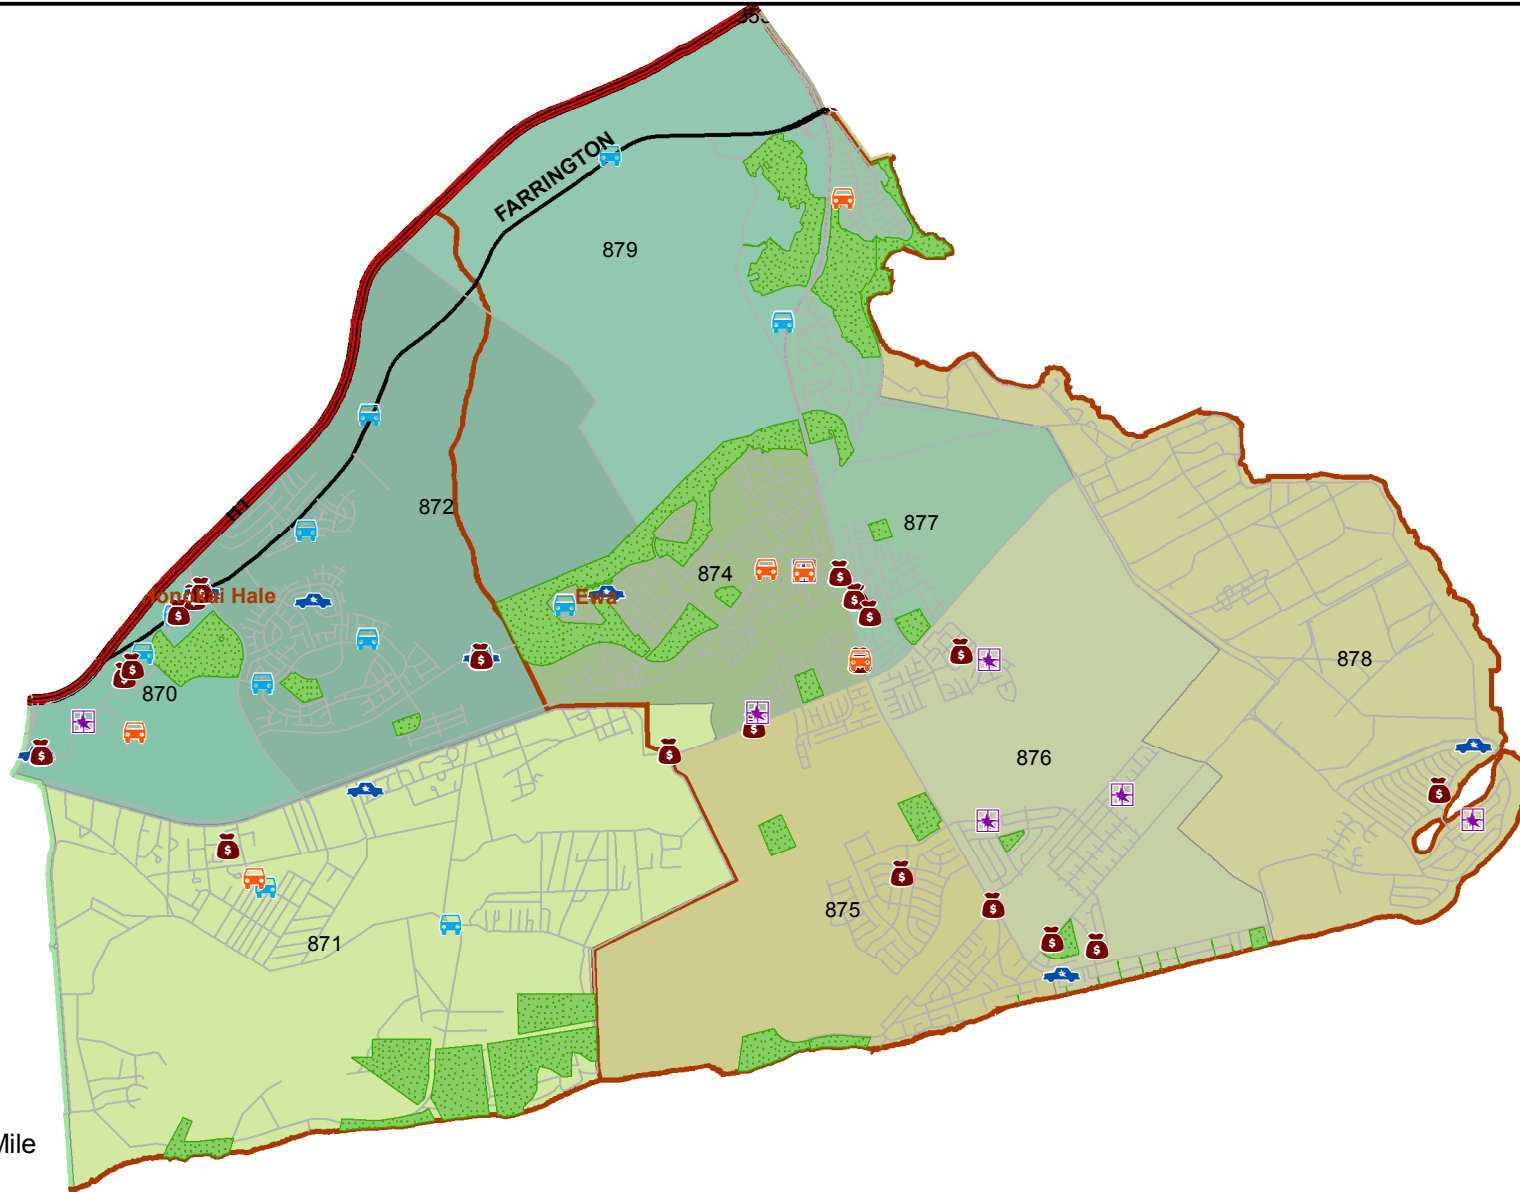

Honolulu Police Department - 9/9/2017 to 9/22/2017

District 8, Sector 3

- | | | | |
|--|---|---|----------------------------------|
|  | Auto Theft Recovery |  | Motor Vehicle Theft |
|  | Burglary |  | Theft |
|  | Graffiti |  | Unauthorized Entry Motor Vehicle |
| |  | | Parks |
| |  | | Neighborhood Boards |
- www.honoluluupd.org/statistics

Note: This map shows initial calls for service to the Honolulu Police Department regarding Auto Theft Recovery, Motor Vehicle Theft, Unauthorized Entry into a Motor Vehicle, Burglary, Theft, and Graffiti type incidents during the time period listed above. The initial classifications are subject to change.