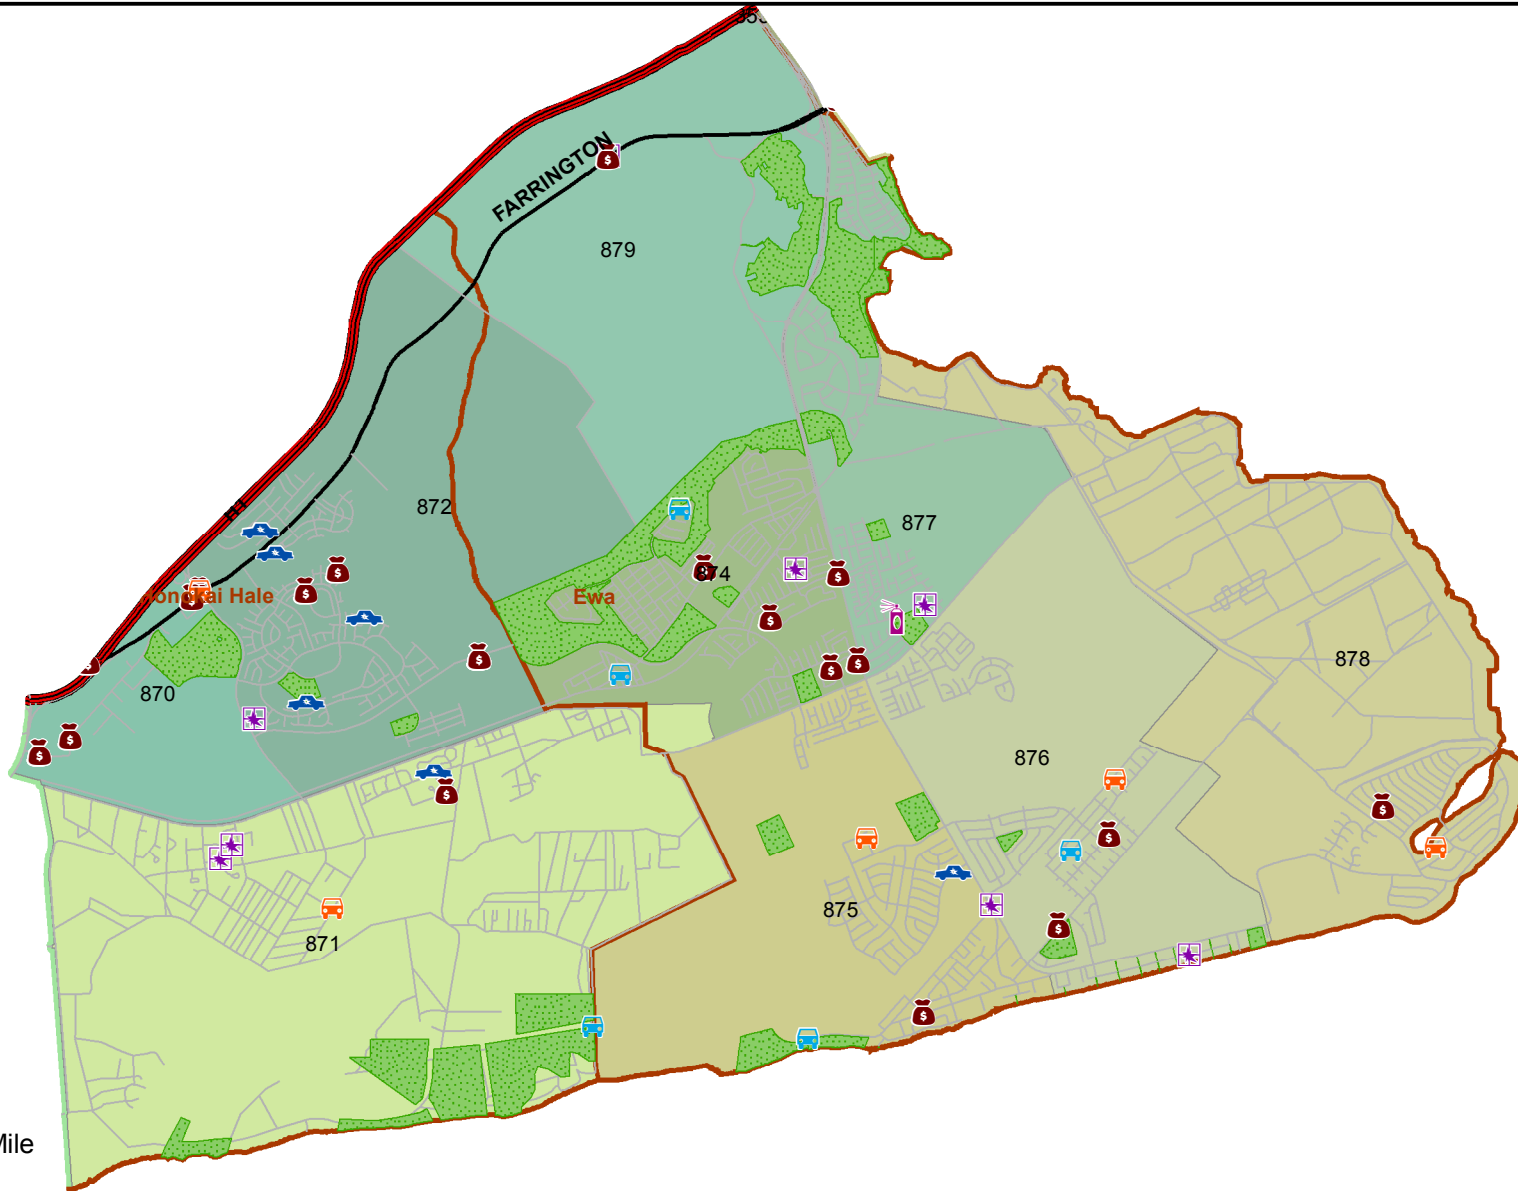

Honolulu Police Department - 10/4/2018 to 10/17/2018

District 8, Sector 3

- | | |
|--|--|
|  Auto Theft Recovery |  Motor Vehicle Theft |
|  Burglary |  Theft |
|  Graffiti |  Unauthorized Entry Motor Vehicle |
|  Parks |  Neighborhood Boards |
- www.honoluluupd.org/statistics

Note: This map shows initial calls for service to the Honolulu Police Department regarding Auto Theft Recovery, Motor Vehicle Theft, Unauthorized Entry into a Motor Vehicle, Burglary, Theft, and Graffiti type incidents during the time period listed above. The initial classifications are subject to change.