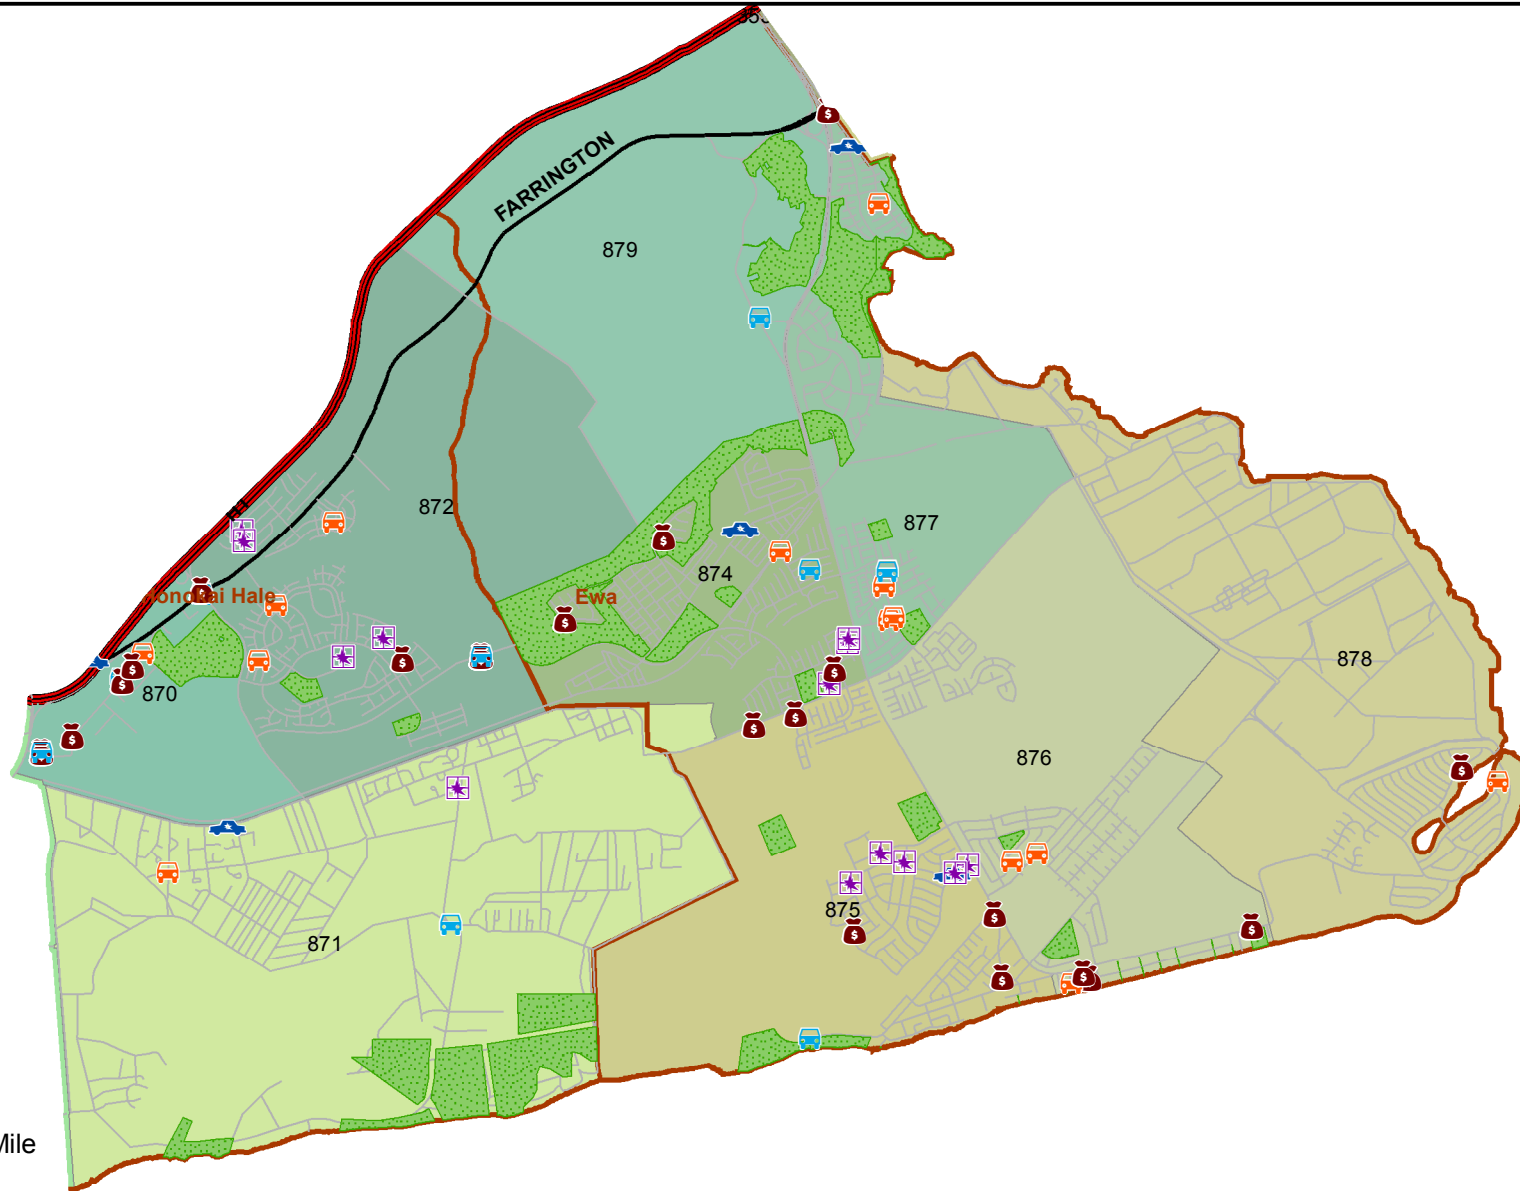

# Honolulu Police Department - 7/6/2018 to 7/19/2018

District 8, Sector 3

- |  |   |   |                                  |
|--|---|---|----------------------------------|
|  | Auto Theft Recovery   |  | Motor Vehicle Theft              |
|  | Burglary  |  | Theft                            |
|  | Graffiti  |  | Unauthorized Entry Motor Vehicle |
|  |  |   | Parks                            |
|  |  |   | Neighborhood Boards              |
- [www.honoluluupd.org/statistics](http://www.honoluluupd.org/statistics)

Note: This map shows initial calls for service to the Honolulu Police Department regarding Auto Theft Recovery, Motor Vehicle Theft, Unauthorized Entry into a Motor Vehicle, Burglary, Theft, and Graffiti type incidents during the time period listed above. The initial classifications are subject to change.